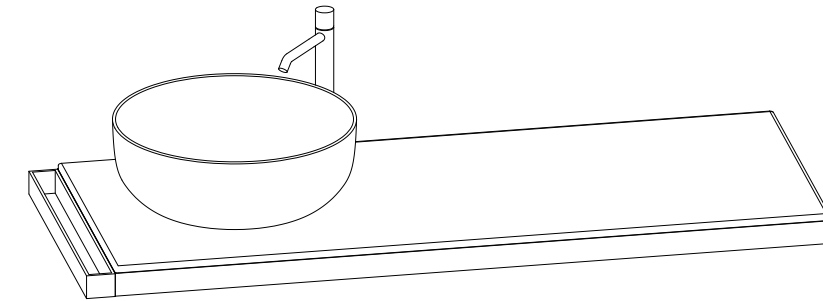

Versatile: The taps can be positioned on the countertop or the wall and the towel rail on the right or left or on both sides. The dimensions of the countertop, from 40 x 29 cm to 140 x 48 cm, allows Multiplo to fit into any space. The clean design, enhanced by the wide choice of colours, meets every style and atmosphere.

LE TERRE DI CIELO

CERAMICA / CERAMIC

STRUTTURA E PORTASCIUGAMANI / FRAMEWORK AND TOWEL RAIL

METALLO / METAL

MULTIPLO

MULTIPLO

DIMENSIONI DEI PIANI IN CERAMICA

DIMENSIONS OF CERAMIC TOPS

- cm 40 x 29
- cm 50 x 48
- cm 70 x 48
- cm 90 x 48
- cm 120 x 48
- cm 140 x 48

LAVABI ABBINABILI / MATCHING WASHBASINS

Settembre / September 2021

Ceramica Cielo Spa

A.D.

Andrea Parisio

Giuseppe Pezzano

A.D. Progetto Grafico / Graphic Project