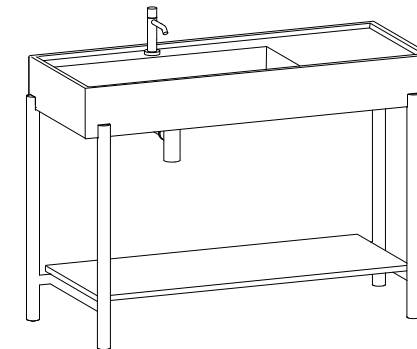

NERO MATT
/ MATT BLACK

BIANCO MATT
/ MATT WHITE

CUOIO

PLINIO

PLINIO

con piano / with shelf

con cassetto / with drawer

cm 140 x 46 x 83 h