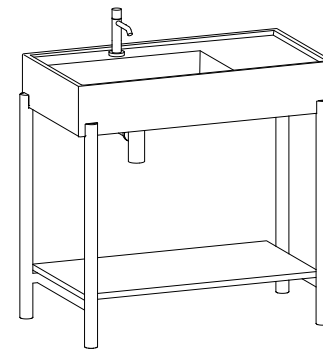

NERO MATT
/ MATT BLACK

BIANCO MATT
/ MATT WHITE

CUOIO

PLINIO

PLINIO

con piano / with shelf

con cassetto / with drawer

cm 140 x 46 x 83 h