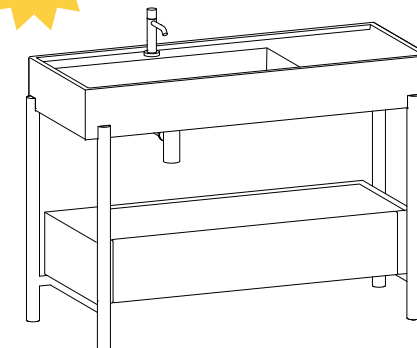

NERO MATT
/ MATT BLACK

BIANCO MATT
/ MATT WHITE

CUOIO

PLINIO

PLINIO

con piano / with shelf

con cassetto / with drawer

cm 140 x 46 x 83 h