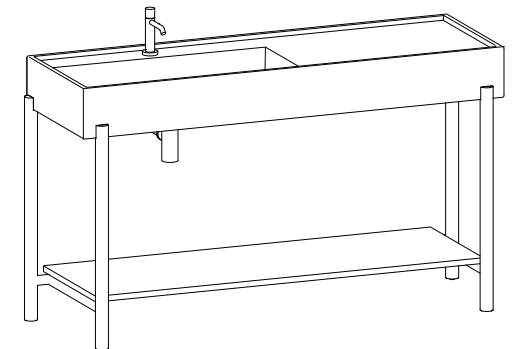

NERO MATT
/ MATT BLACK

BIANCO MATT
/ MATT WHITE

CUOIO

PLINIO

PLINIO

con piano / with shelf

con cassetto / with drawer

cm 140 x 46 x 83 h