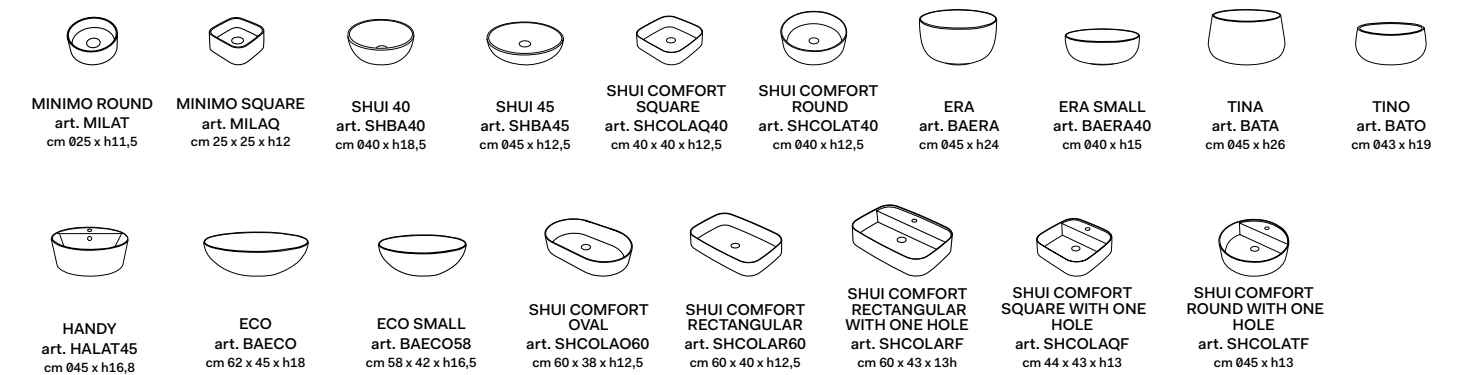

Versatile: The taps can be positioned on the countertop or the wall and the towel rail on the right or left or on both sides. The dimensions of the countertop, from 40 x 29 cm to 140 x 48 cm, allows Multiplo to fit into any space. The clean design, enhanced by the wide choice of colours, meets every style and atmosphere.

LE TERRE DI CIELO

CERAMICA / CERAMIC

STRUTTURA E PORTASCIUGAMANI / FRAMEWORK AND TOWEL RAIL

METALLO / METAL

MULTIPLO

MULTIPLO

DIMENSIONI DEI PIANI IN CERAMICA

DIMENSIONS OF CERAMIC TOPS

- cm 40 x 29
- cm 50 x 48
- cm 70 x 48
- cm 90 x 48
- cm 120 x 48
- cm 140 x 48

LAVABI ABBINABILI / MATCHING WASHBASINS

Settembre / September 2021

Ceramica Cielo Spa

A.D.

Andrea Parisio

Giuseppe Pezzano

A.D. Progetto Grafico / Graphic Project