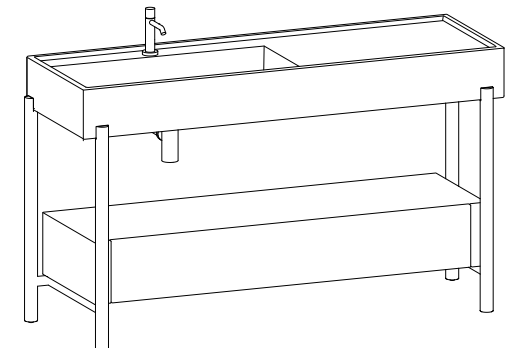

NERO MATT
/ MATT BLACK

BIANCO MATT
/ MATT WHITE

CUOIO

PLINIO

PLINIO

con piano / with shelf

con cassetto / with drawer

cm 140 x 46 x 83 h