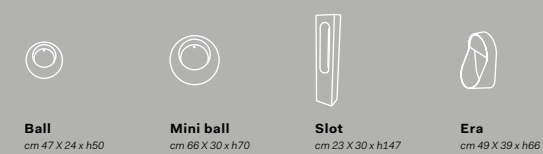

Orinatoio Urinals

pg. 348