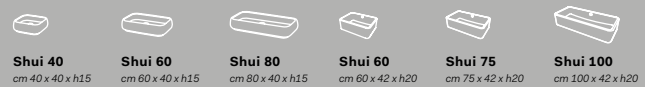

Lavabi da piano senza foro rubinetto / On top washbasins without tap hole

pg. 210

Shui 40 cm 40 x 40 x h15
Shui 60 cm 60 x 40 x h15
Shui 80 cm 80 x 40 x h15
Shui 60 cm 60 x 42 x h20
Shui 75 cm 75 x 42 x h20
Shui 100 cm 100 x 42 x h20