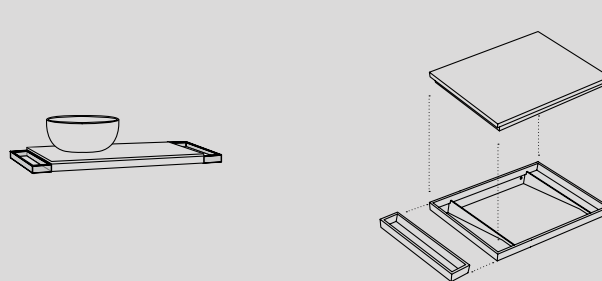

Multiplo

Vedi collezione / See collection pag. 84

Modelli disponibili
Available models

Multiplo lavabo + piano
Multiplo washbasin + countertop