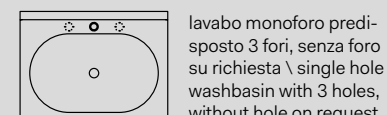

alzatina \ backsplash:
N.B. i fori rubinetto dovranno essere eseguiti a cura dell'installatore. E' necessario l'uso di un adattatore per gruppo ad incasso per compensare lo spazio di 4 cm. \ N.B. the tap holes must be made by the installer. The use of a recessed group adapter is necessary to compensate for the 4 cm space.