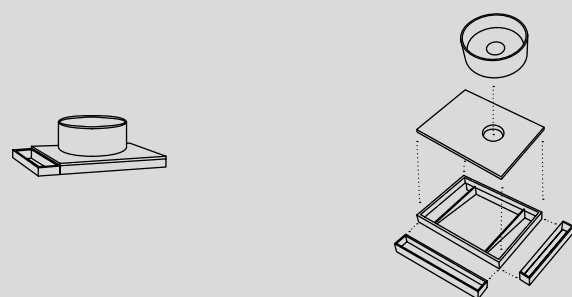

Multiplo

Vedi collezione / See collection pag. 84

Modelli disponibili
Available models

Minimultiplo lavabo Minimo + piano
Washbasin Minimo + countertop

40 x 29