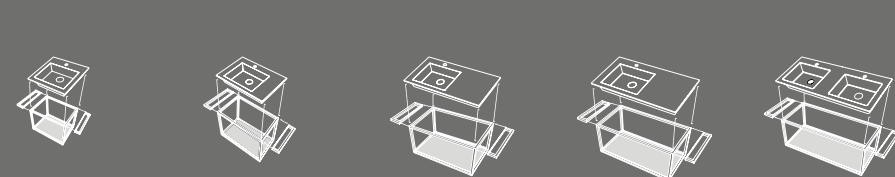

Era

Era 48
Struttura sospesa
Wall-hung framework
cm 48 x 46 x 40 h

Era 60
Struttura sospesa
Wall-hung framework
cm 60 x 46 x 40 h

Era 80
Struttura sospesa
Wall-hung framework
cm 80 x 46 x 40 h

Era 100
Struttura sospesa
Wall-hung framework
cm 100 x 46 x 40 h

Era 120
Struttura sospesa
Wall-hung framework
cm 120 x 46 x 40 h