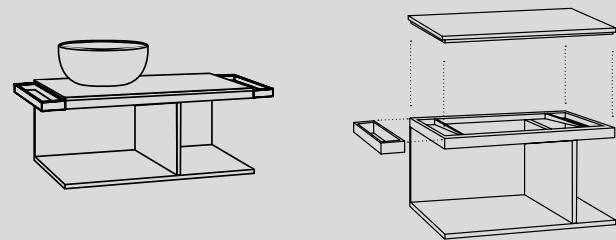

Multiplo

Vedi collezione / See collection pag. 84

Modelli disponibili
Available models

Multiplo lavabo + piano con mobile a giorno
Washbasin + top with open day cabinet