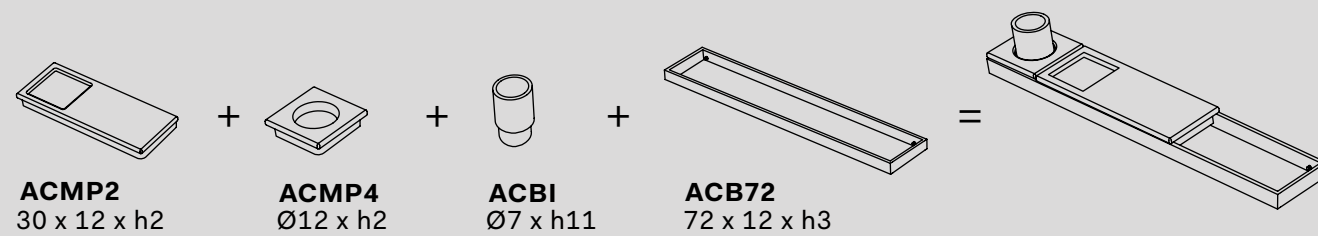

Esempi di composizione Example of composition

finiture_finishes

barre, portasciugamani, porta rotolo, porta scopino, gancio
tray, towel rack, toilet paper holder, toilet brush holder and hook

accessori in LivingTec
accessories in LivingTec

verniciature / finishes

- Nero Matt / Matt Black
- Cemento
- Bronzo Spazzolato / Brushed Bronze
- Cromo / Chrome

- Bianco / White