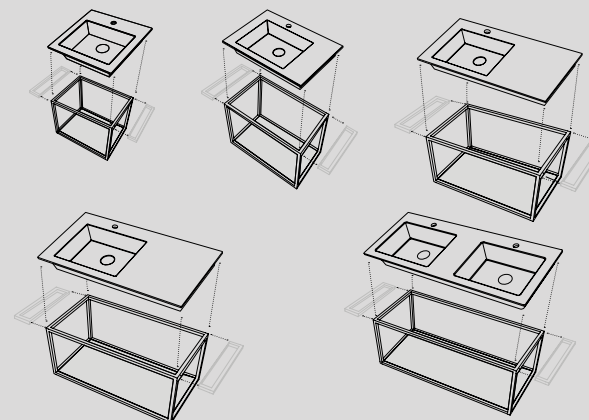

Era

Vedi collezione / See collection pag. 88

Modelli disponibili
Available models

Lavabo in ceramica
Ceramic washbasin

Colori: Le terre di Cielo
Colors: Le terre di Cielo

- Talco
- Pomice
- Brina
- Basalto
- Lavagna
- Cemento
- Fango
- Cacao
- Arenaria
- Avena
- Lino
- Agave
- Muschio
- Polvere
- Cipria
- Canapa

Bianco Lucido \
Gloss White

Struttura
Framework

Acciaio - Verniciature
Steel - Coating

- Nero Matt
- Cemento

Portasciugamani per struttura
Towel rail for structure

Acciaio - Verniciature
Steel - Coating

- Nero Matt
- Cemento