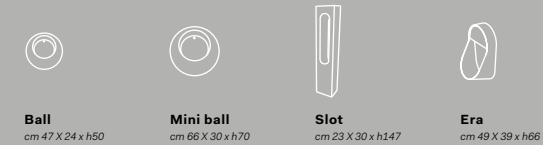

Orinatoio Urinals

pg. 348