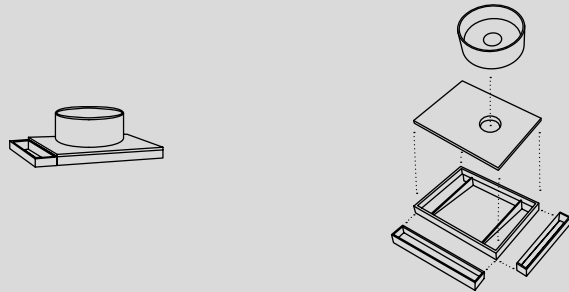

Multiplo

Vedi collezione / See collection pag. 84

Modelli disponibili
Available models

Minimultiplo lavabo Minimo + piano
Washbasin Minimo + countertop

40 x 29