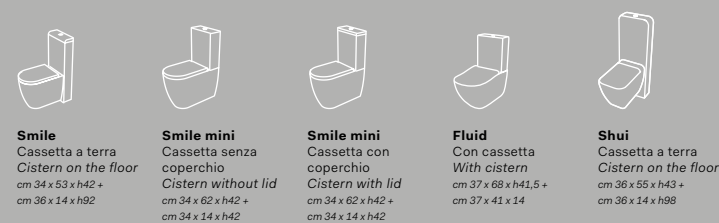

pg. 302

Wc e bidet sospesi Wall-hung wc and bidet

pg. 316

Wc monoblocco Monoblock wc

pg. 312

Vasche da bagno Bath tubs

pg. 258

Specchi Mirrors