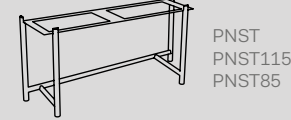

Struttura Framework

Colori/ Colors:

Acciaio - Verniciature Steel - Coating

● Nero Matt
● Cemento

Le Acque di Cielo

● Oltremare	● Corallo
● Smeraldo	● Ninfea
● Alga	● Anemone

Legno - Essenze Wood - Finishes

● Rovere Naturale
● Rovere Sbiancato
● Rovere Grigio
● Rovere Nero