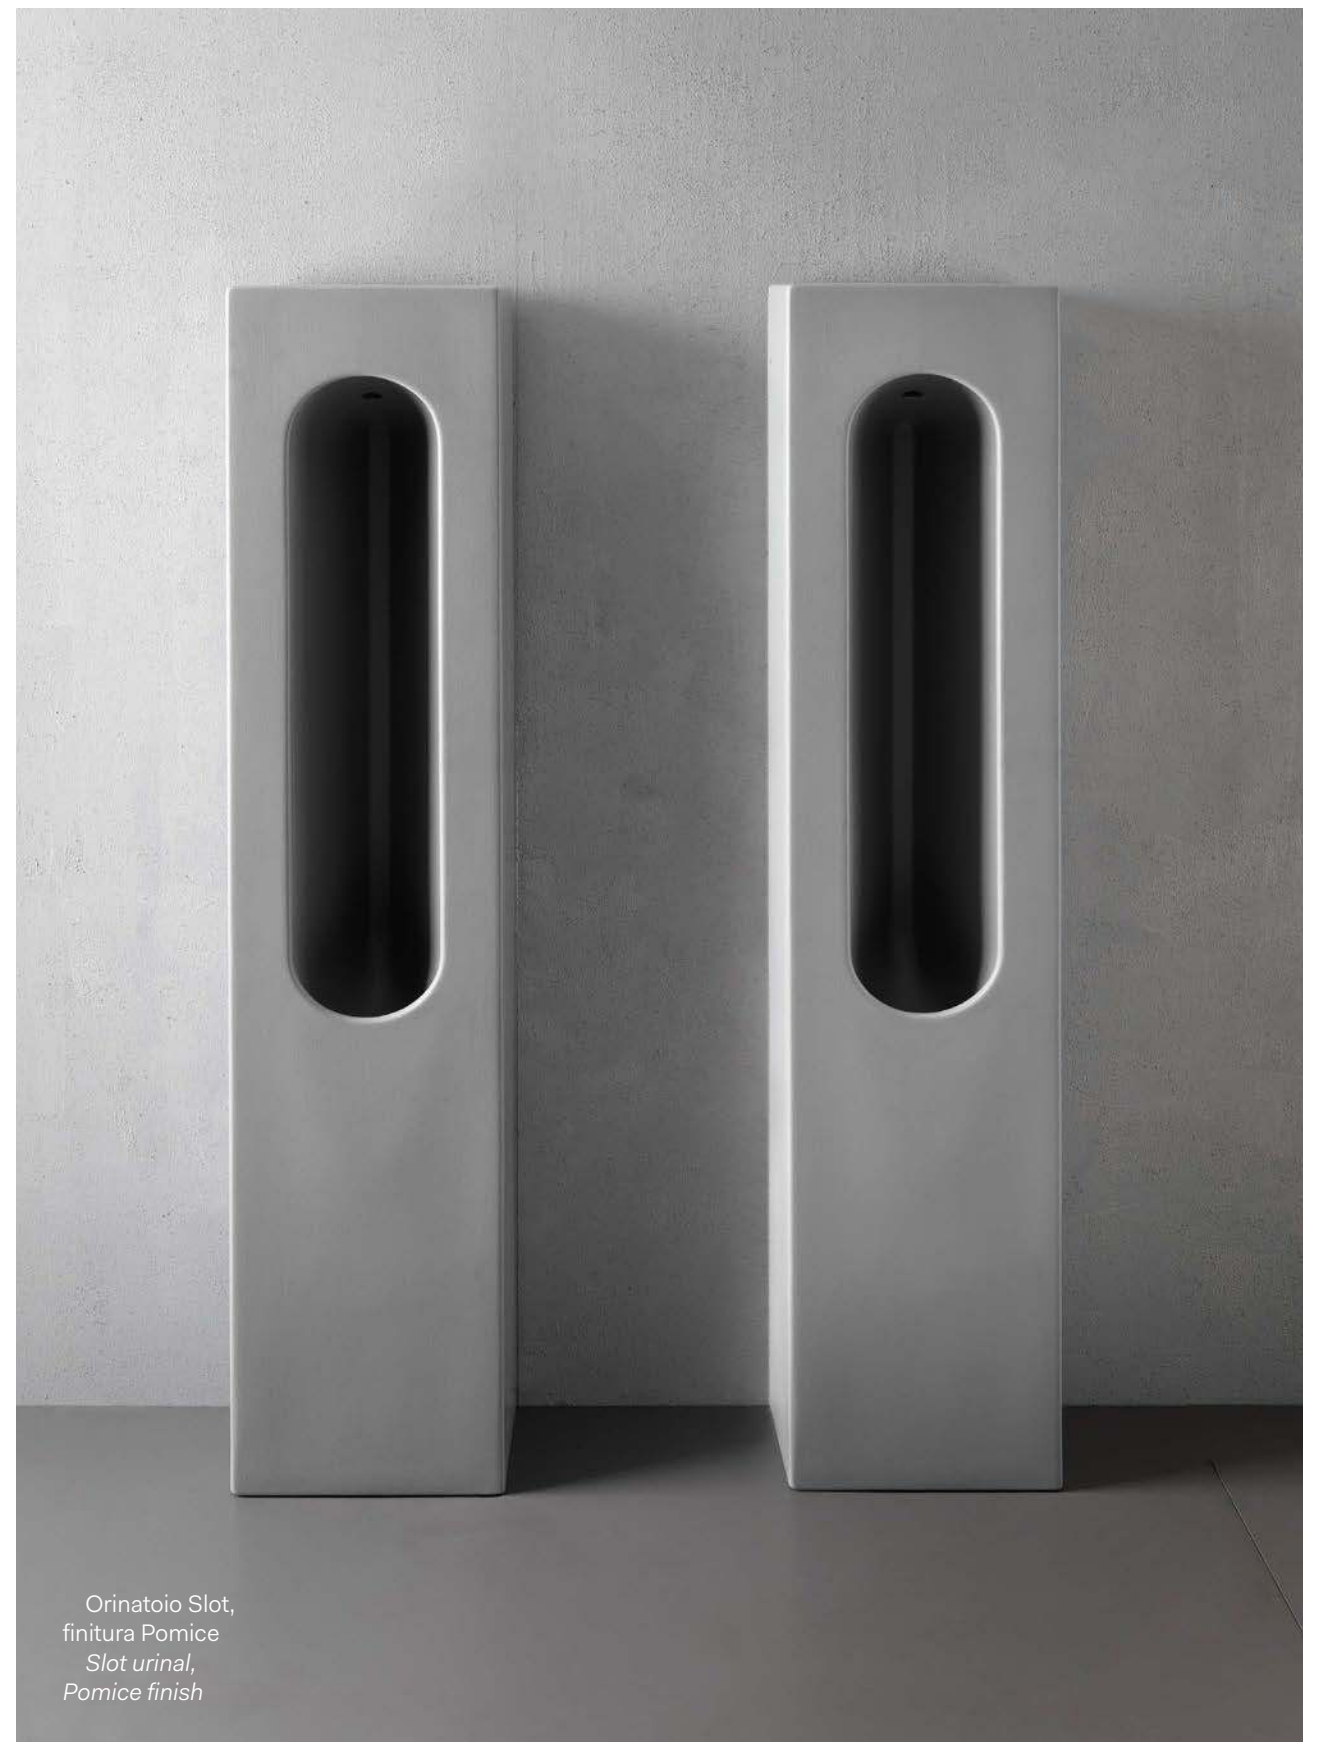

CIELO's know-how in terms of research and technological innovation teams up with the creative flair of the Designers for the second time to create a new generation of urinals endowed with a strong personality and a sense of irony. Presented in four versions: Slot, presented in the floor-standing version, is a monolithic block, a sculptural totem furrowed by a deep curvilinear groove; Ball, in the wall-hung version, has the appearance of an ironic sculpture with a soft, generously proportioned and clean-cut shape generated by the geometry of a circle; Mini Ball, also in the wall-hung version, has the same formal characteristics as Ball but in smaller dimensions; Era, in the suspended version, is pure geometry, compact and functional, with hidden dispensing system.

Designers:

5.5 Designers: Ball, Mini Ball, Slot
Luca Cimarra: Era

Orinatoï Slot,
finitura Pomice
Slot urinal,
Pomice finish