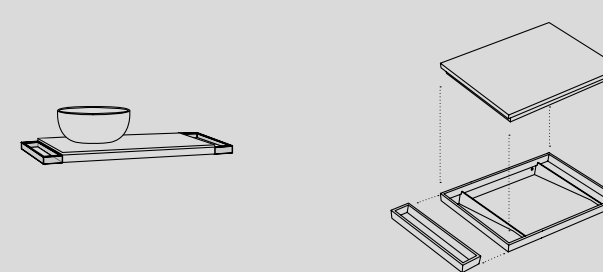

Multiplo

Vedi collezione / See collection pag. 84

Modelli disponibili
Available models

Multiplo lavabo + piano
Multiplo washbasin + countertop