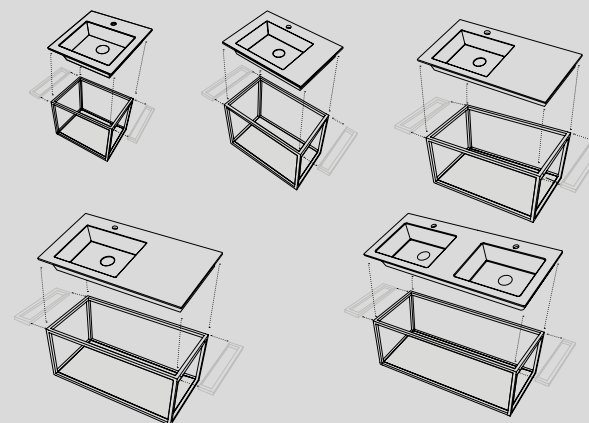

Modelli disponibili Available models

Lavabo in ceramica Ceramic washbasin

Colori: Le terre di Cielo
Colors: Le terre di Cielo

- Talco
- Pomice
- Brina
- Basalto
- Lavagna
- Cemento
- Fango
- Cacao
- Arenaria
- Avena
- Lino
- Agave
- Muschio
- Polvere
- Cipria
- Canapa
- Bianco Lucido \ Gloss White

Struttura Framework

Acciaio - Verniciature
Steel - Coating

- Nero Matt
- Cemento

Portasciugamani per struttura \ Towel rail for structure

ERPLST

Acciaio - Verniciature
Steel - Coating

- Nero Matt
- Cemento