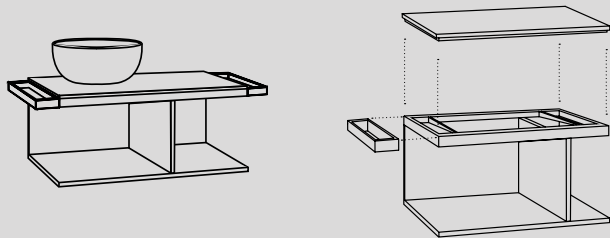

Multiplo

Vedi collezione / See collection pag. 84

Modelli disponibili
Available models

Multiplo lavabo + piano con mobile a giorno
Washbasin + top with open day cabinet