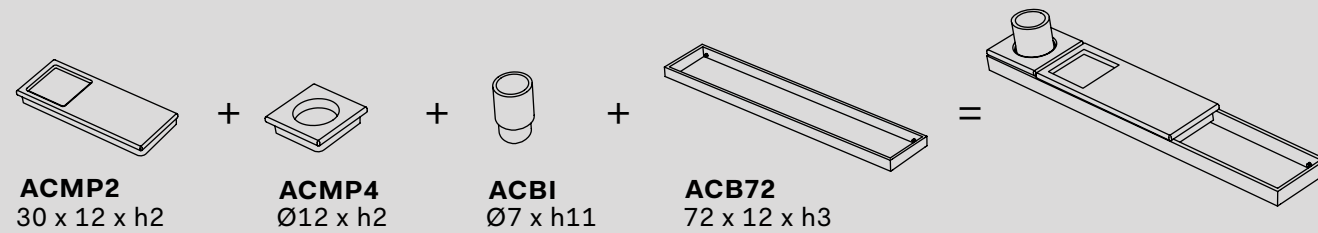

Otto Tondo
pouf contenitore in Livingtec su 4 ruote
Round pouf cabinet in LivingTec on 4 wheels
cm Ø 40 x 43 h

Esempi di composizione Example of composition

finiture_finishes

barre, portasciugamani, porta rotolo, porta scopino, gancio
tray, towel rack, toilet paper holder, toilet brush holder and hook