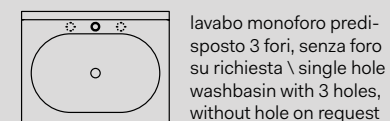

alzatina \ backsplash:
N.B. i fori rubinetto dovranno essere eseguiti a cura dell'installatore. E' necessario l'uso di un adattatore per gruppo ad incasso per compensare lo spazio di 4 cm. \ N.B. the tap holes must be made by the installer. The use of a recessed group adapter is necessary to compensate for the 4 cm space.