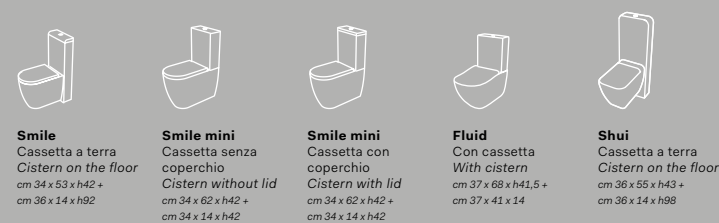

Shui parete / on wall
cm 40 x 40 x h85

Wc e bidet terra Back to wall wc and bidet

pg. 302

Wc e bidet sospesi Wall-hung wc and bidet

pg. 316

Wc monoblocco Monoblock wc

pg. 312

Vasche da bagno Bath tubs