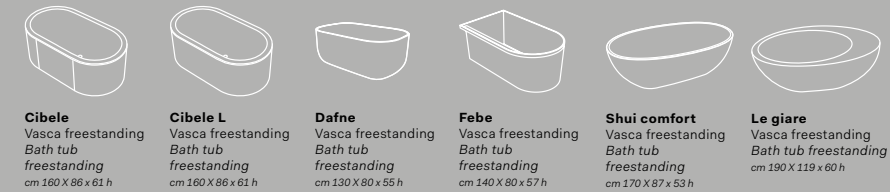

Vasche da bagno Bath tubs

pg. 258