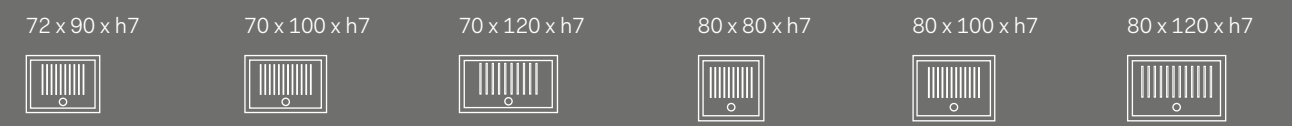

Settanta H7