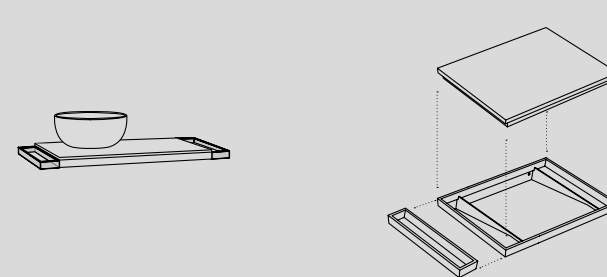

Multiplo

Vedi collezione / See collection pag. 84

Modelli disponibili
Available models

Multiplo lavabo + piano
Multiplo washbasin + countertop