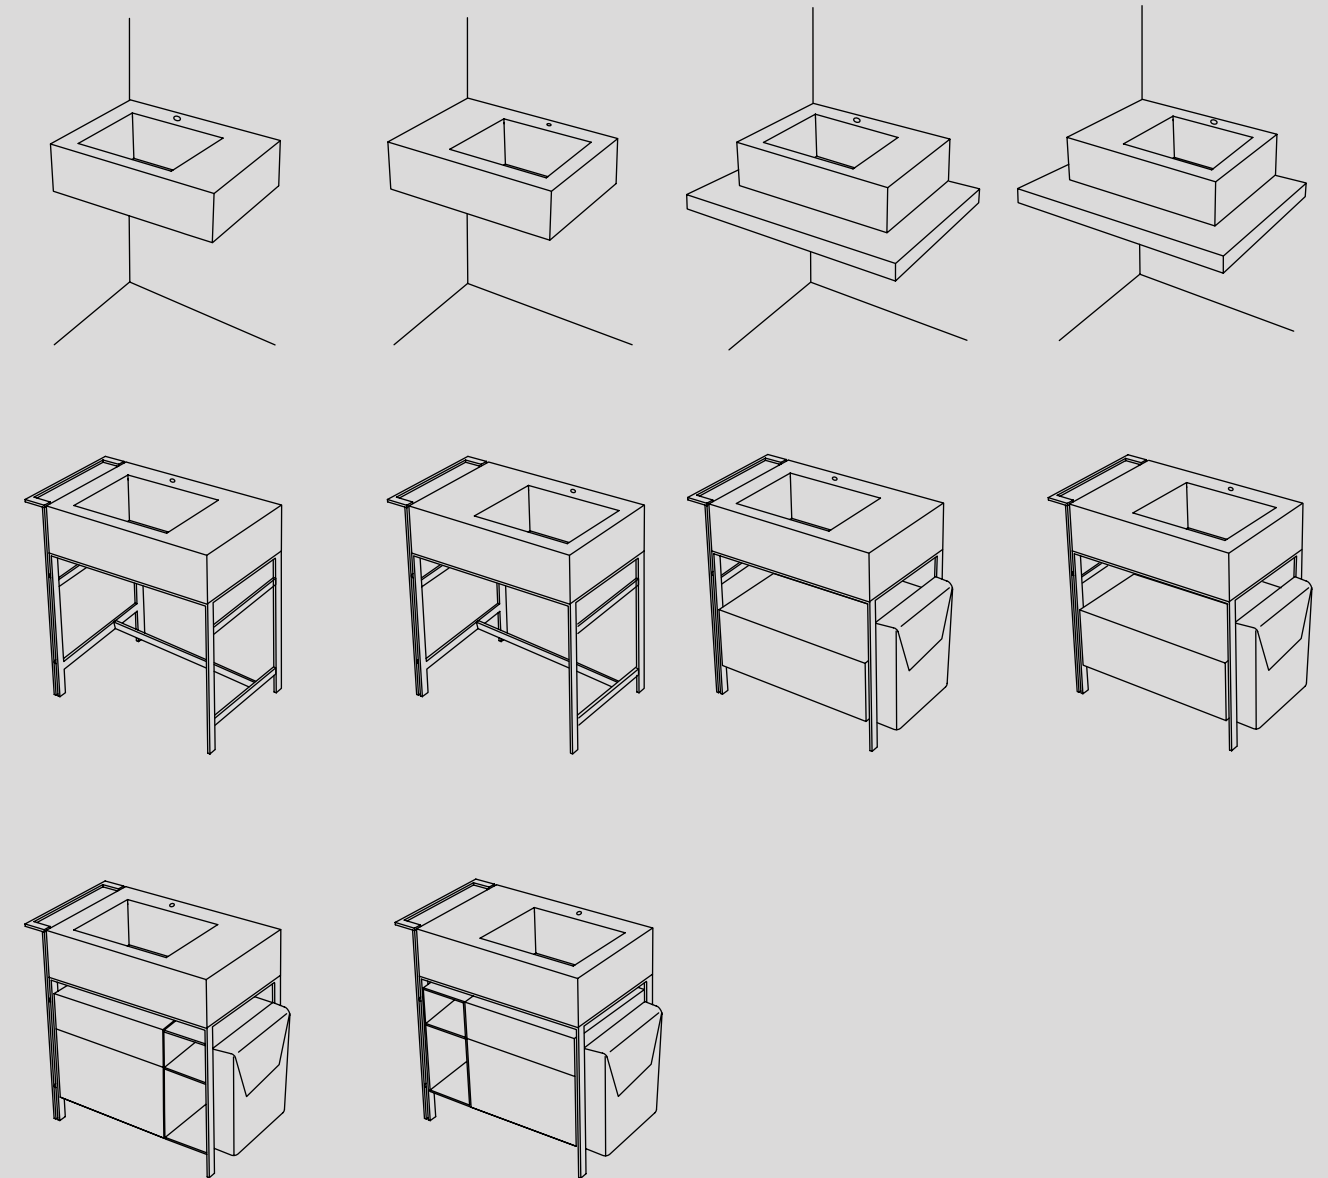

Narciso Mini: Possibilità di composizione *Possibility of composition*

Narciso Mini: dimensioni \ sizes - cm 76 x 50 x 83 h