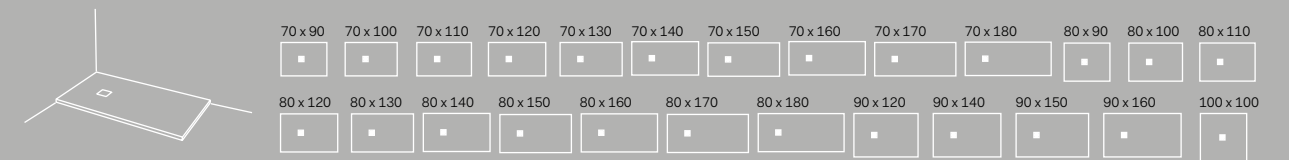

Piatti doccia

Shower trays

pg. 334

Infinito H3

piatto doccia in ceramica h3
h3 ceramic shower tray