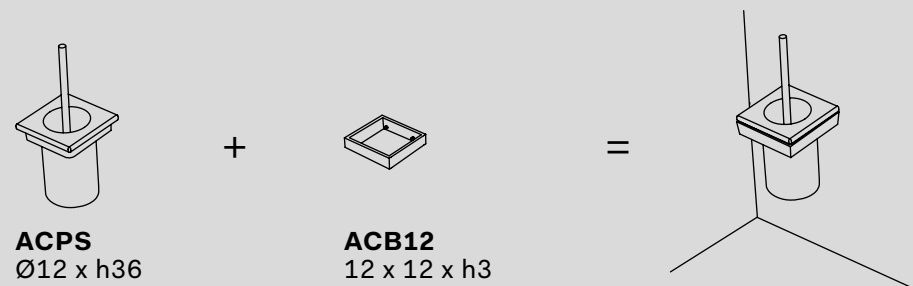

Esempi di composizione Example of composition

finiture_finishes

barre, portasciugamani, porta rotolo, porta scopino, gancio
tray, towel rack, toilet paper holder, toilet brush holder and hook

accessori in LivingTec
accessories in LivingTec

verniciature / finishes

- Nero Matt / Matt Black
- Cemento
- Bronzo Spazzolato / Brushed Bronze
- Cromo / Chrome

- Bianco / White