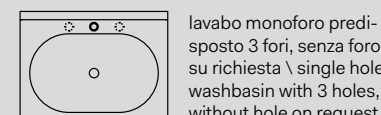

Livingtec
Livingtec

- Bianco Matt

Laccature
Lacquers

- Talco
- Pomice
- Brina
- Basalto
- Cemento
- Arenaria
- Avena
- Muschio

Essenze
Wooden finishes

- Rovere Naturale
- Rovere Sbiancato
- Rovere Grigio
- Rovere Nero

predisposizione fori rubinetteria \ predisposition of tap holes