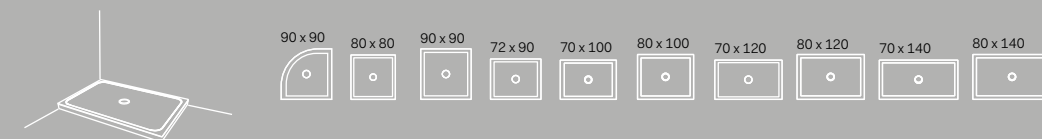

Sessanta H6

piatto doccia in ceramica h6
h6 ceramic shower tray