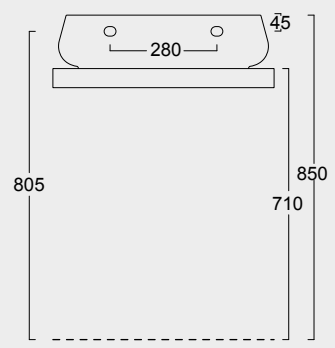

Cod. 33180101
Lavabo Nur 55x45
Nur washbasin 55x45