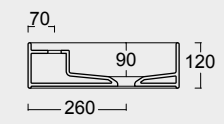

Cod. 31260101S

Lavabo Hide 120x45 sospeso
Hide washbasin 120x45 wall hung

Cod. PA50H

Portasalviette
Towel holder

Colore caffè matt
Coffee matt color

Cod. 31110101

Lavabo Hide 65x40
Hide washbasin 65x40

Colore grigio matt
Grey matt color