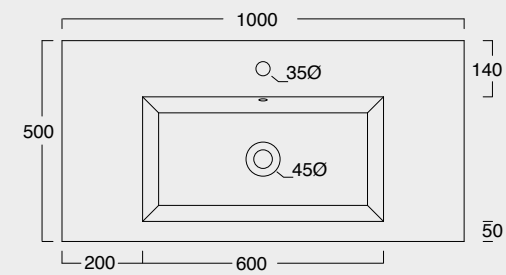

KUBO

Cod. 35810101

Lavabo Kubo 80x50
Kubo washbasin 80x50

Cod. 35710101

Lavabo Kubo 100x50
Kubo washbasin 100x50

Colore nero matt
Black matt color

Cod. 35710101

Lavabo Kubo 100x50
Kubo washbasin 100x50