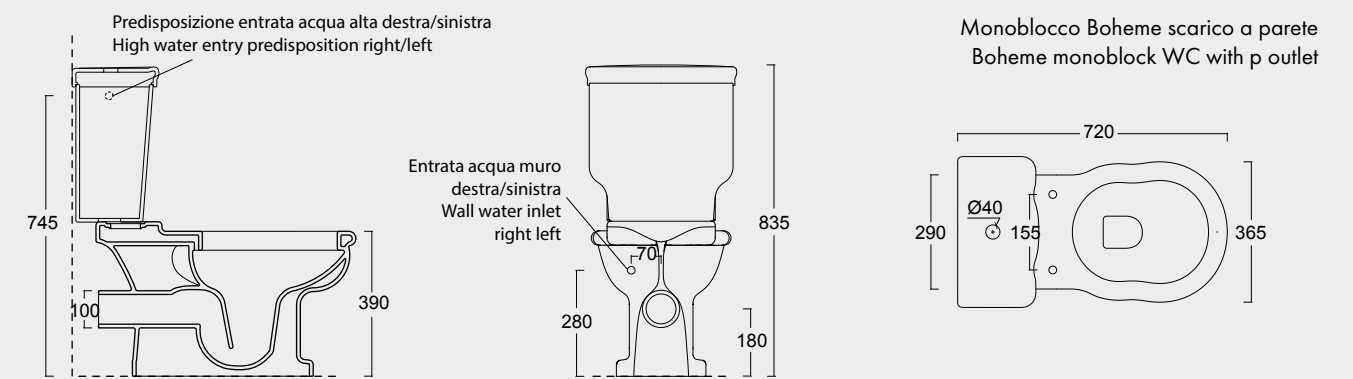

Cod. 28290101