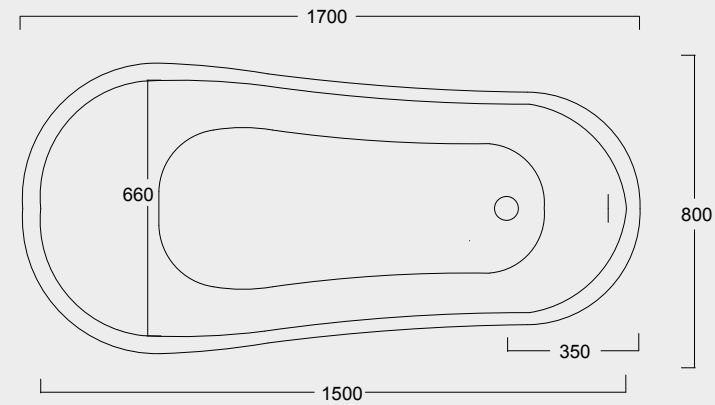

Cod. 28240101

Colonna in ceramica per lavabo Boheme 70
Ceramic pedestal for Boheme Washbasin 70

BOHEME

Cod. VABO

Vasca Boheme in acrilico 170x80
Acrylic Boheme bathtub 170x80

Cod. 28200101

Vaso boheme scarico a terra
WC boheme btw with p outlet