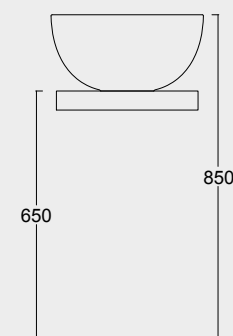

Colore grigio matt
Grey matt color

Cod. 32180101

Lavabo Unica Round ø40 h20
Unica Round washbasin ø40 h20