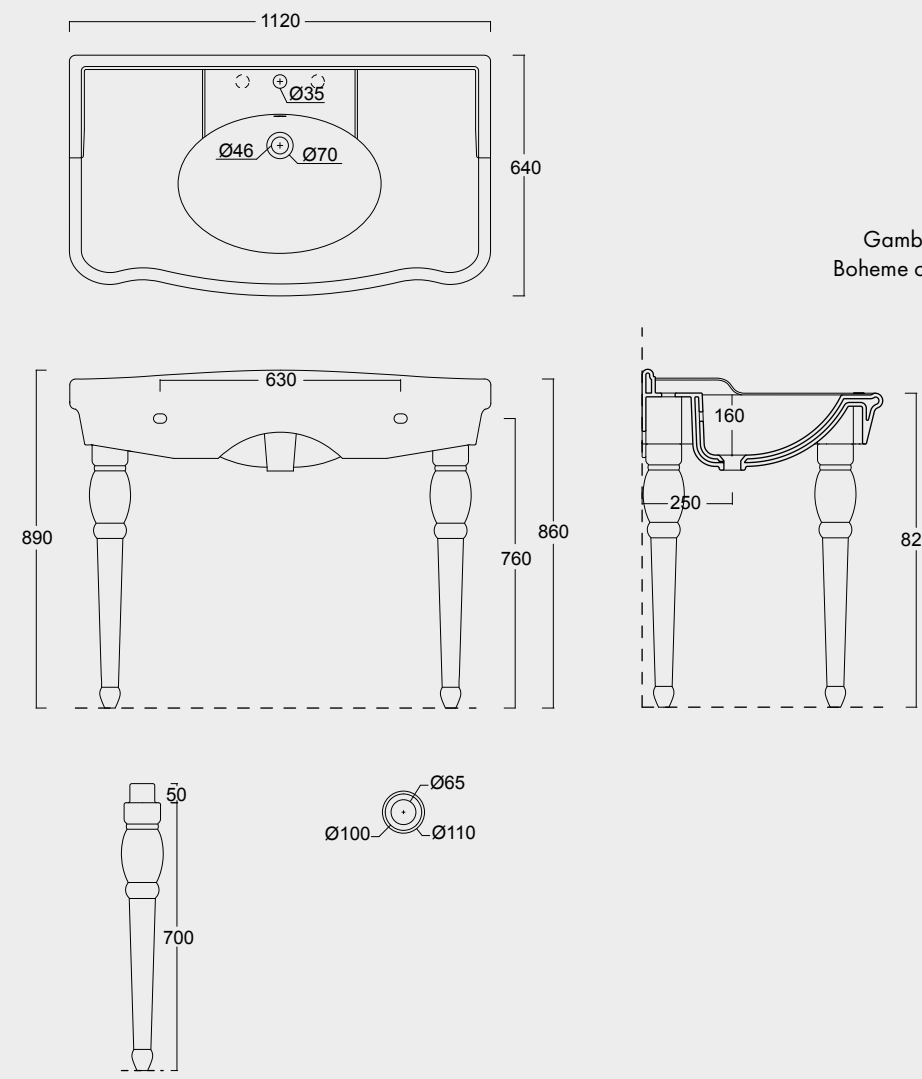

Cod. 28250101

Lavabo Consolle Boheme 112
Boheme Washbasin Consolle 112

Cod. 28270101

Gamba in ceramica per consolle Boheme 112
Boheme ceramic leg for Washbasin Consolle 112