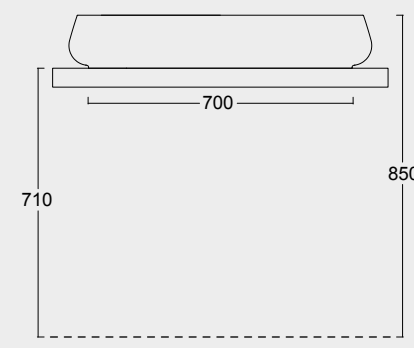

Cod. 33240101

Lavabo Nur 80x35
Nur washbasin 80x35