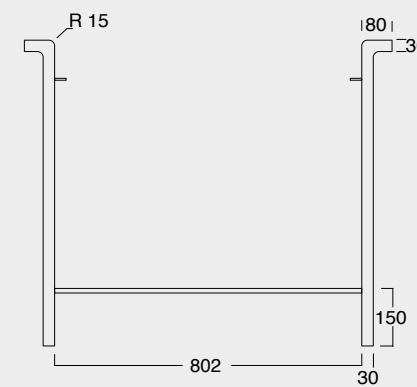

Cod. 35710101

Lavabo Kubo 100x50
Kubo washbasin 100x50

Cod. 35810101

Lavabo Kubo 80x50
Kubo washbasin 80x50

Cod. MSTKN0100

Struttura Kubo 100
Kubo framework 100

Cod. MOCK3003

Contenitore in pelle ecosostenibile
Eco-sustainable leather case