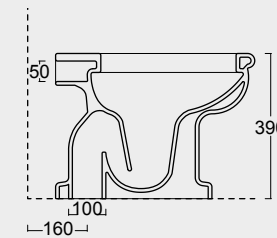

Cod. 28240101

Colonna in ceramica per lavabo Boheme 70
Ceramic pedestal for Boheme Washbasin 70

BOHEME

Cod. VABO

Vasca Boheme in acrilico 170x80
Acrylic Boheme bathtub 170x80

Cod. 28200101

Vaso boheme scarico a terra
WC boheme btw with p outlet