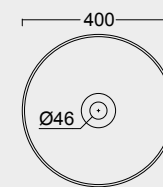

Colore grigio matt
Grey matt color

Cod. 32180101

Lavabo Unica Round ø40 h20
Unica Round washbasin ø40 h20