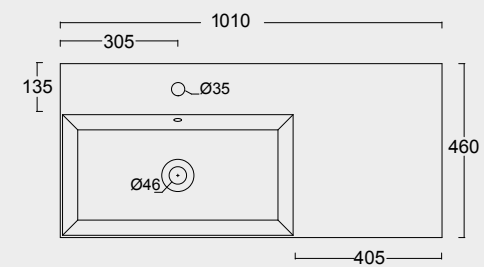

Cod. PA100H
Portasalviette
Towel holder

NEW Cod. 343370101

Lavabo Spy 121x46
Spy washbasin 121x46

Cod. PA60H
Portasalviette
Towel holder

Colore verde alpi matt
Alpi green matt color

Cod. 34360101

Lavabo Spy 101x46 Plan a dx
Spy washbasin 101x46 Plan dx