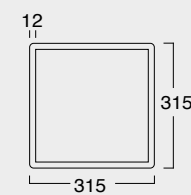

Cod. 35710101

Lavabo Kubo 100x50
Kubo washbasin 100x50

Cod. 35810101

Lavabo Kubo 80x50
Kubo washbasin 80x50

Cod. MSTKN0100

Struttura Kubo 100
Kubo framework 100

Cod. MOCK3003

Contenitore in pelle ecosostenibile
Eco-sustainable leather case