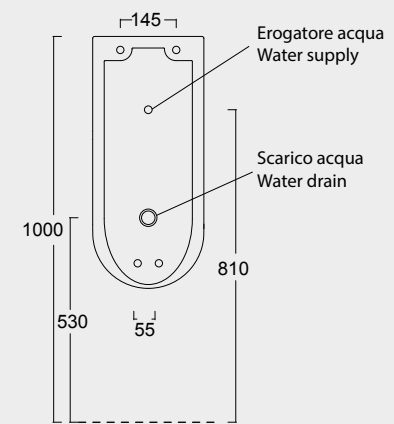

Cod. 22260101FC

Orinatoio sospeso Form per fotocellula
Form wall hung urinal for photo-cell