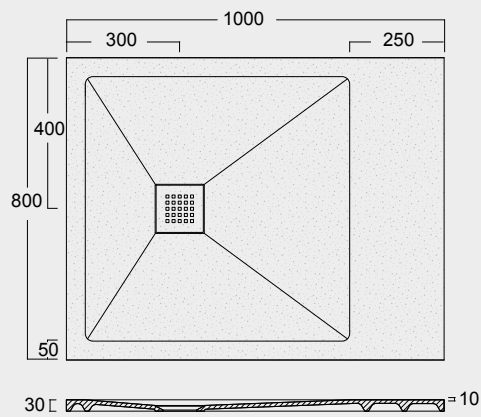

Cod. MPD8001000S01
Piatto doccia Endless Solytex® 80x100
con cover in acciaio inox 304,
piletta non inclusa
Endless Shower tray Solytex® 80x100
with 304 stainless steel cover,
drain not included