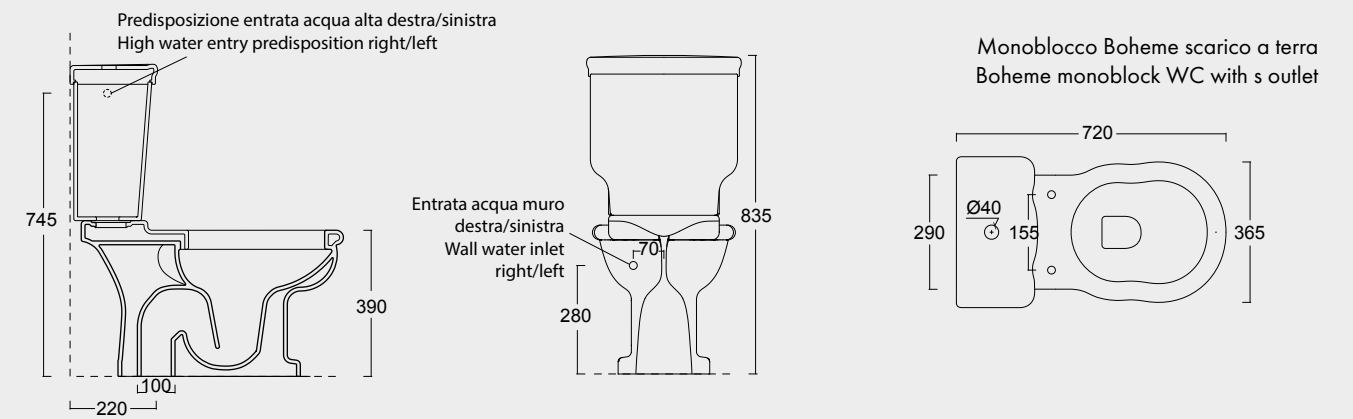

Cod. 28280101