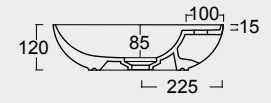

Colore antracite matt
Anthracite matt color

Cod. 22480101

Lavabo Form ø45
Form washbasin ø45