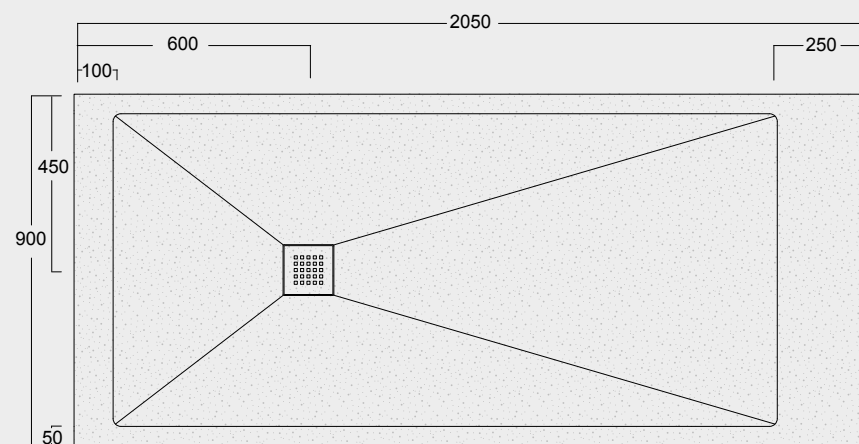

Cod. MPD9002050S01
Piatto doccia Endless Solytex® 90x205
con cover in acciaio inox 304,
piletta non inclusa
Endless Shower tray Solytex® 90x205
with 304 stainless steel cover,
drain not included