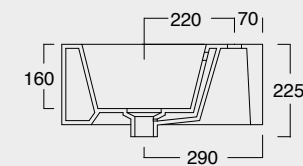

KUBO

Cod. 35810101

Lavabo Kubo 80x50
Kubo washbasin 80x50

Cod. 35710101

Lavabo Kubo 100x50
Kubo washbasin 100x50

Colore nero matt
Black matt color

Cod. 35710101

Lavabo Kubo 100x50
Kubo washbasin 100x50