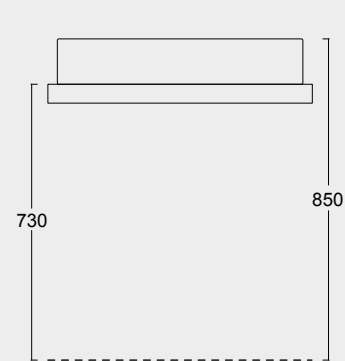

Cod. 31260101S

Lavabo Hide 120x45 sospeso
Hide washbasin 120x45 wall hung

Cod. PA50H

Portasalviette
Towel holder

Colore caffè matt
Coffee matt color

Cod. 31110101

Lavabo Hide 65x40
Hide washbasin 65x40

Colore grigio matt
Grey matt color