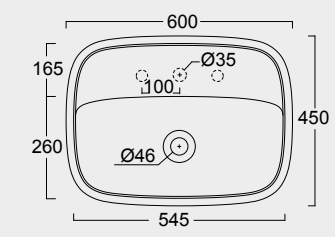

Cod. 33210101

Lavabo Nur 60x45 Plan
Nur washbasin 60x45 Plan