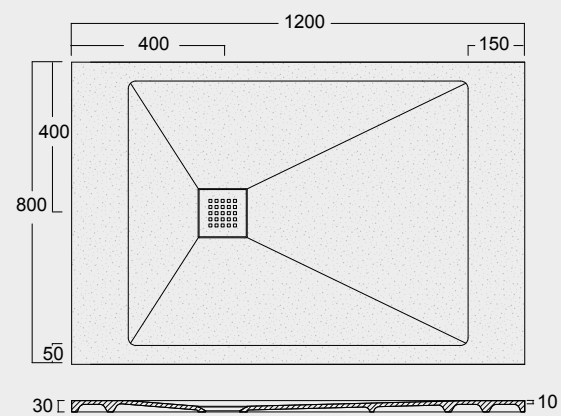

Cod. MPD8001200S01
Piatto doccia Endless Solytex® 80x120
con cover in acciaio inox 304,
piletta non inclusa
Endless Shower tray Solytex® 80x120
with 304 stainless steel cover,
drain not included