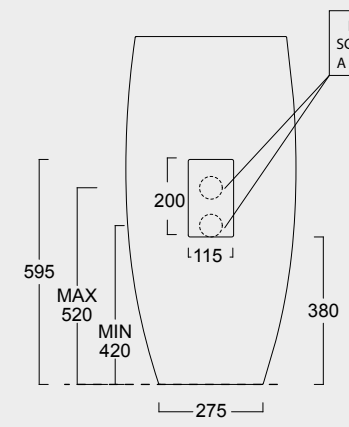

Cod. 33230101
Lavabo Nur Freestanding Open
Nur Open washbasin Freestanding