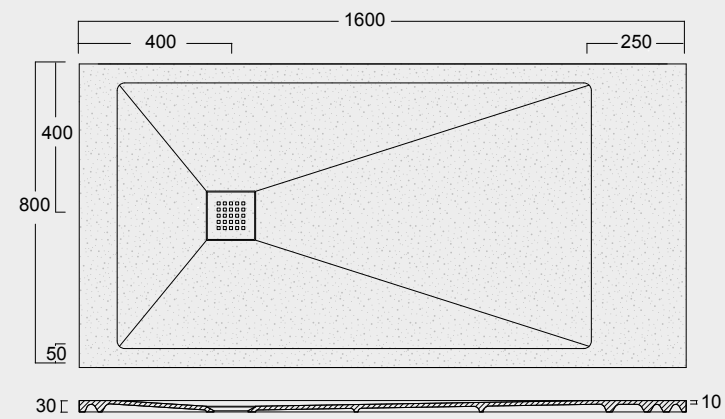

Cod. MPD8001600S01
Piatto doccia Endless Solytex® 80x160
con cover in acciaio inox 304,
piletta non inclusa
Endless Shower tray Solytex® 80x160
with 304 stainless steel cover,
drain not included