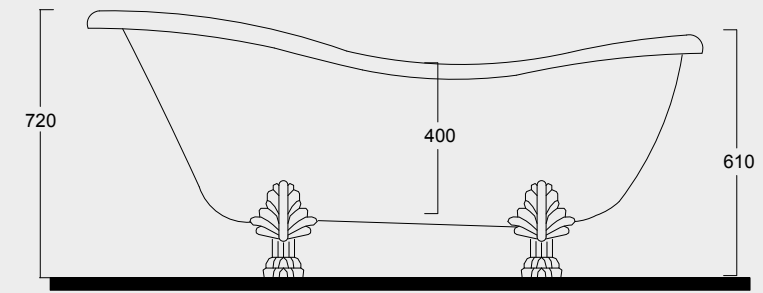

Cod. 28240101

Colonna in ceramica per lavabo Boheme 70
Ceramic pedestal for Boheme Washbasin 70

BOHEME

Cod. VABO

Vasca Boheme in acrilico 170x80
Acrylic Boheme bathtub 170x80

Cod. 28200101

Vaso boheme scarico a terra
WC boheme btw with p outlet