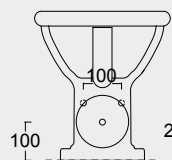

Cod. 28220101

Bidet Boheme monoforo
Bidet Boheme single tap hole