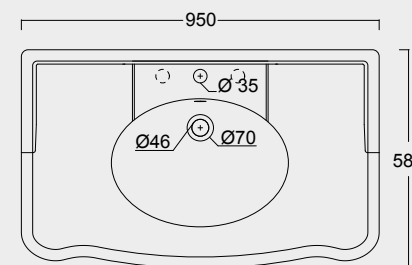

Cod. 28260101

Lavabo Consolle Boheme 95
Boheme Washbasin Consolle 95

Cod. 28270101

Gamba in ceramica per consolle Boheme 95
Boheme ceramic leg for Washbasin Consolle 95