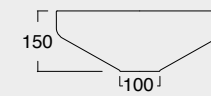

Colore nero matt
Black matt color

Cod. 35100101

Lavabo Equilibrium h 15
Washbasin Equilibrium h 15