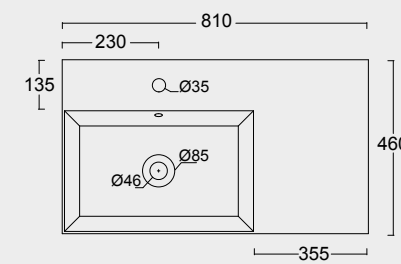

Cod. 34340101

Lavabo Spy 81x46 Plan a dx
Spy washbasin 81x46 Plan dx

Cod. PA80H
Portasalviette
Towel holder