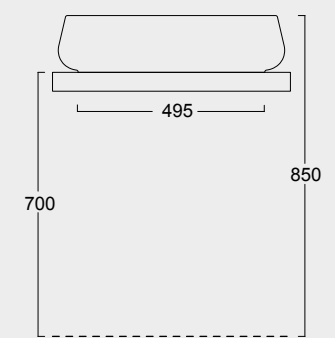

Cod. 33210101

Lavabo Nur 60x45 Plan
Nur washbasin 60x45 Plan