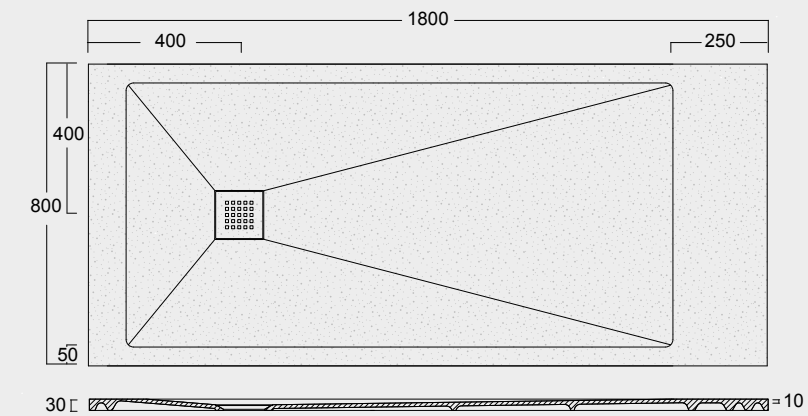

Cod. MPD8001800S01
Piatto doccia Endless Solytex® 80x180
con cover in acciaio inox 304,
piletta non inclusa
Endless Shower tray Solytex® 80x180
with 304 stainless steel cover,
drain not included