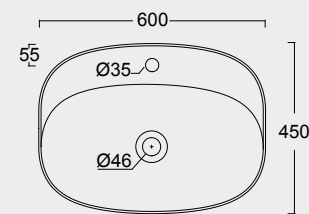

Cod. 22460101

Lavabo Form Ovale 60x45
Form washbasin Ovale 60x45