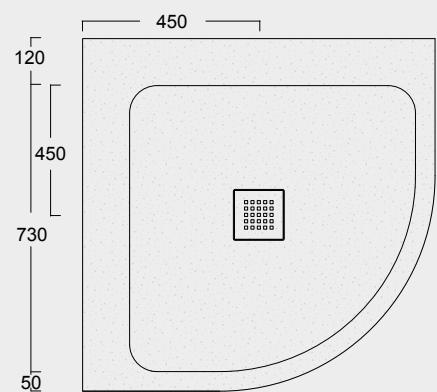

Cod. MPD900900AS01
Piatto doccia Endless Solytex® 90x90
Semicircolare con cover in acciaio inox 304,
piletta non inclusa
Endless Semicircular Shower tray Solytex® 90x90
with 304 stainless steel cover,
drain not included