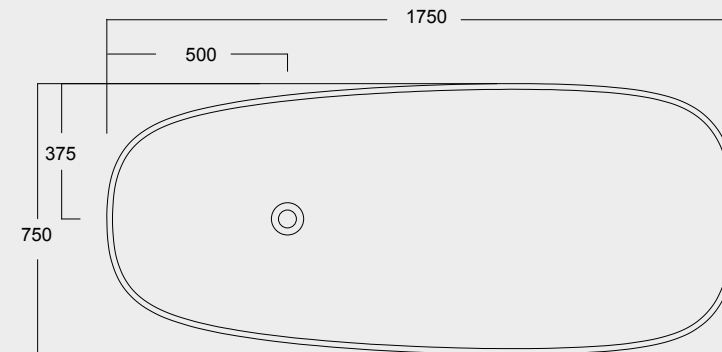

Cod. VABO

Vasca Boheme in acrilico 170x80
Acrylic Boheme bathube 170x80

Cod. VAGEOP

Vasca Gentle in Solysand® 175x75 OPACA
con troppo pieno, comprensiva di piletta di
scarico 1" ½ in ottone
Solysand® Gentle bathtube 175x75 MATT
with overflow, including 1" ½ brass drain