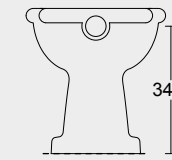

Cod. 28240101

Colonna in ceramica per lavabo Boheme 70
Ceramic pedestal for Boheme Washbasin 70

BOHEME

Cod. VABO

Vasca Boheme in acrilico 170x80
Acrylic Boheme bathtub 170x80

Cod. 28200101

Vaso boheme scarico a terra
WC boheme btw with p outlet