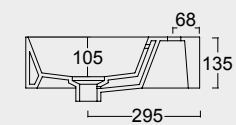

Colore antracite matt
Anthracite matt color

Cod. 34240101

Lavabo Spy Oval 65x35
Spy washbasin Oval 65x35

Colore bianco matt
White matt color

Cod. 34330101

Lavabo Spy 81x46
Spy washbasin 81x46

Cod. PA80H
Portasalviette
Towel holder