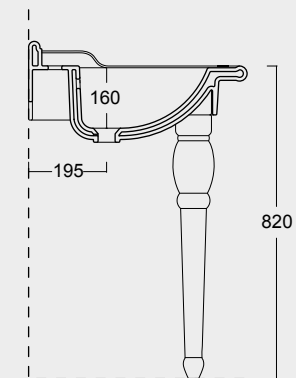

Cod. 28270101

Gamba in ceramica per consolle Boheme 95
Boheme ceramic leg for Washbasin Consolle 95