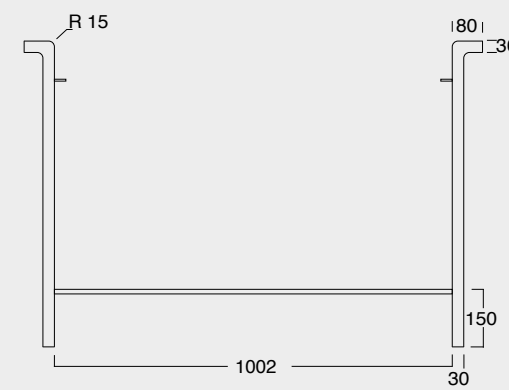

Cod. MSTKN0100

Struttura Kubo 100
Kubo framework 100

Cod. MOCK3003

Contenitore in pelle ecosostenibile
Eco-sustainable leather case