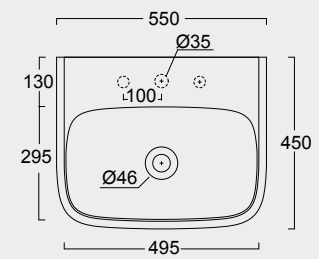

Cod. 33180101
Lavabo Nur 55x45
Nur washbasin 55x45