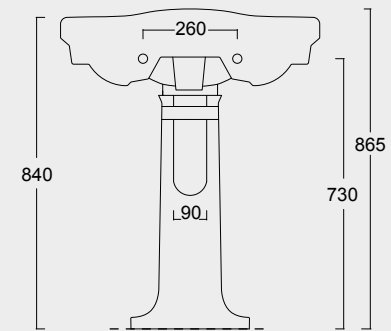

Cod. 28260101

Lavabo Consolle Boheme 95
Boheme Washbasin Consolle 95

Cod. 28270101

Gamba in ceramica per consolle Boheme 95
Boheme ceramic leg for Washbasin Consolle 95

Cod. 28230101

Lavabo Boheme 70
Boheme Washbasin 70