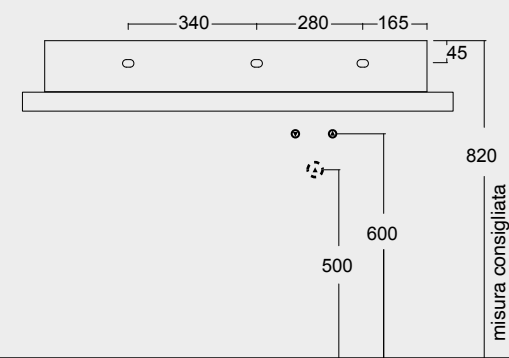

Cod. PA100H
Portasalviette
Towel holder

NEW Cod. 343370101

Lavabo Spy 121x46
Spy washbasin 121x46

Cod. PA60H
Portasalviette
Towel holder

Colore verde alpi matt
Alpi green matt color

Cod. 34360101

Lavabo Spy 101x46 Plan a dx
Spy washbasin 101x46 Plan dx