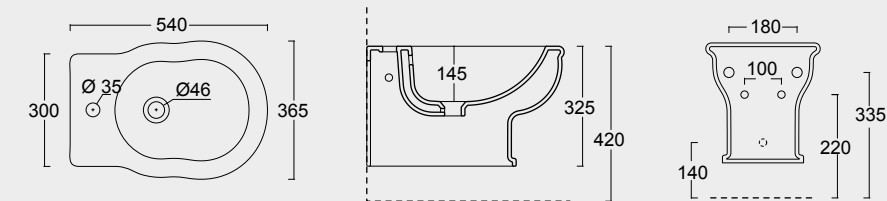

Cod. 28210101

Vaso boheme scarico a parete
WC boheme btw with s outlet

Cod. 28220101

Bidet Boheme monoforo
Bidet Boheme single tap hole

Cod. 28230101S

Vaso sospeso Boheme
Boheme wall hung WC

Cod. 28240101S

Bidet sospeso Boheme monoforo
Bidet Boheme single tap hole