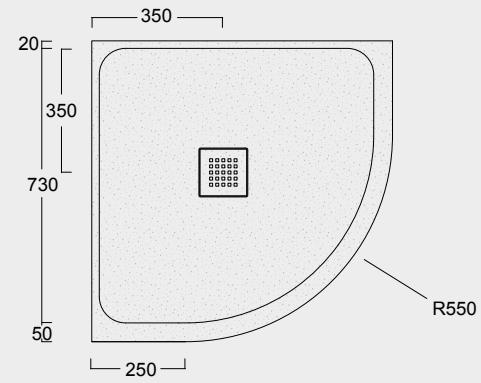

Cod. MPD800800AS01
Piatto doccia Endless Solytex® 80x80
Semicircolare con cover in acciaio inox 304,
piletta non inclusa
Endless Semicircular Shower tray Solytex® 80x80
with 304 stainless steel cover,
drain not included