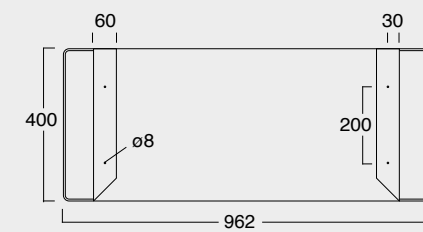

Cod. 35710101

Lavabo Kubo 100x50
Kubo washbasin 100x50

Cod. 35810101

Lavabo Kubo 80x50
Kubo washbasin 80x50

Cod. MSTKN0100

Struttura Kubo 100
Kubo framework 100

Cod. MOCK3003

Contenitore in pelle ecosostenibile
Eco-sustainable leather case