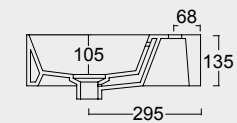

Cod. PA100H
Portasalviette
Towel holder

NEW Cod. 343370101

Lavabo Spy 121x46
Spy washbasin 121x46

Cod. PA60H
Portasalviette
Towel holder

Colore verde alpi matt
Alpi green matt color

Cod. 34360101

Lavabo Spy 101x46 Plan a dx
Spy washbasin 101x46 Plan dx