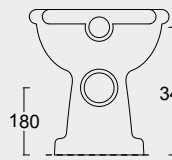

Cod. 28240101

Colonna in ceramica per lavabo Boheme 70
Ceramic pedestal for Boheme Washbasin 70

BOHEME

Cod. VABO

Vasca Boheme in acrilico 170x80
Acrylic Boheme bathtub 170x80

Cod. 28200101

Vaso boheme scarico a terra
WC boheme btw with p outlet