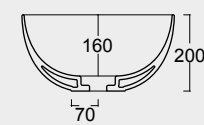

Colore grigio matt
Grey matt color

Cod. 32180101

Lavabo Unica Round ø40 h20
Unica Round washbasin ø40 h20