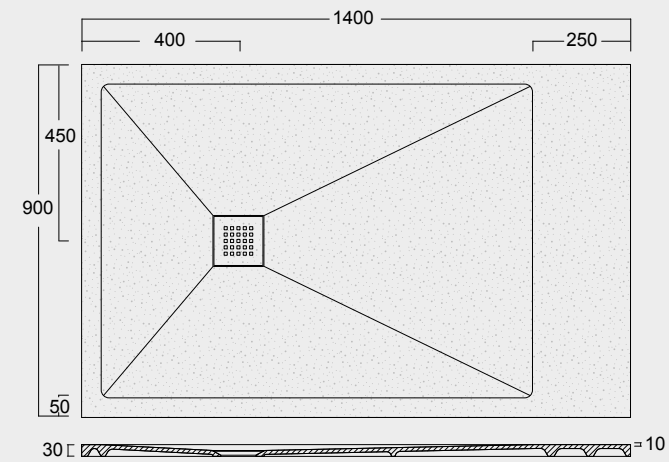

Cod. MPD9001400S01
Piatto doccia Endless Solytex® 90x140
con cover in acciaio inox 304,
piletta non inclusa
Endless Shower tray Solytex® 90x140
with 304 stainless steel cover,
drain not included