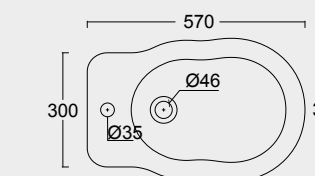

Cod. 28220101

Bidet Boheme monoforo
Bidet Boheme single tap hole