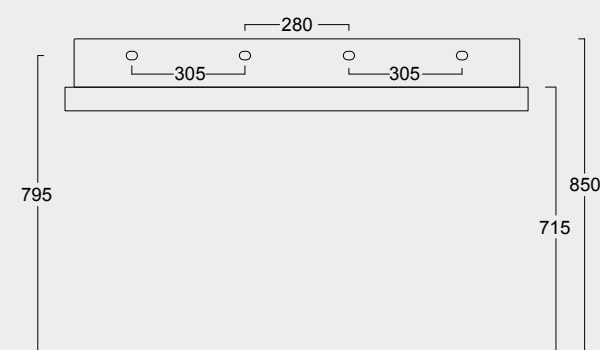

Lavabo Hide 120x45 sospeso
Hide washbasin 120x45 wall hung

Cod. PA50H