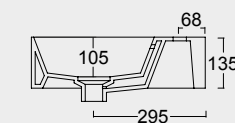

Cod. 34350101

Lavabo Spy 101x46
Spy washbasin 101x46

Cod. PA100H
Portasalviette
Towel holder

NEW Cod. 343370101

Lavabo Spy 121x46
Spy washbasin 121x46

Cod. PA60H
Portasalviette
Towel holder