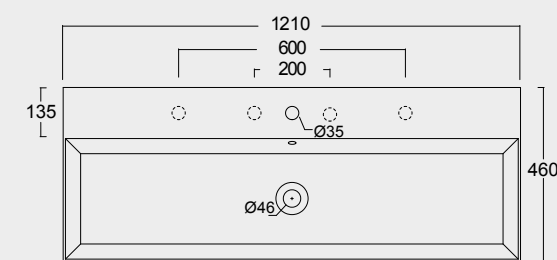

NEW Cod. 343370101

Lavabo Spy 121x46
Spy washbasin 121x46

Cod. PA60H
Portasalviette
Towel holder