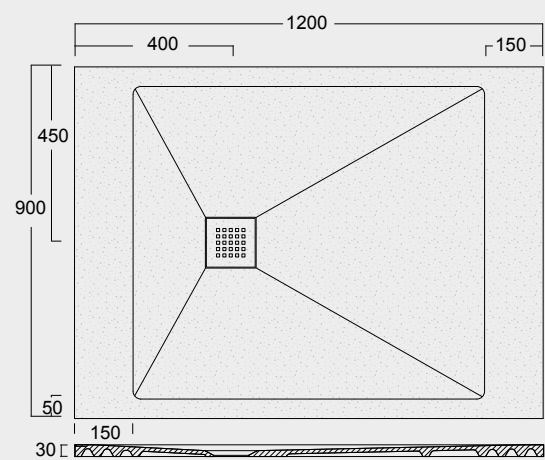

Cod. MPD9001200S01
Piatto doccia Endless Solytex® 90x120
con cover in acciaio inox 304,
piletta non inclusa
Endless Shower tray Solytex® 90x120
with 304 stainless steel cover,
drain not included