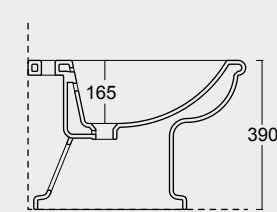

Cod. 28220101

Bidet Boheme monoforo
Bidet Boheme single tap hole