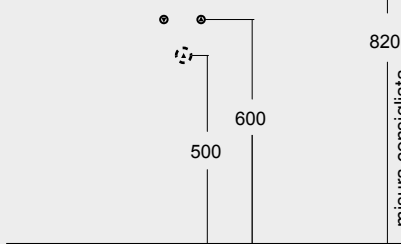

Colore antracite matt
Anthracite matt color

Cod. 34240101

Lavabo Spy Oval 65x35
Spy washbasin Oval 65x35

Colore bianco matt
White matt color

Cod. 34330101

Lavabo Spy 81x46
Spy washbasin 81x46

Cod. PA80H
Portasalviette
Towel holder