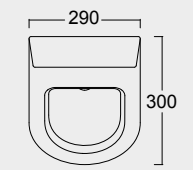

Cod. 22260101

Orinatoio sospeso Form
Form wall hung urinal

Cod. 22260101 CW

Orinatoio sospeso Form con fori per coprivaso
Form wall hung urinal with seat-cover holes