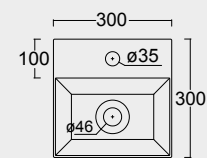

Colore bianco matt
White matt color

Cod. 34130101

Lavabo Spy 30x30
Spy washbasin 30x30