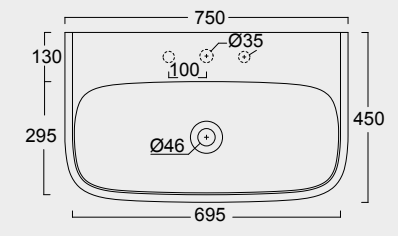

Cod. 33170101

Lavabo Nur 75x45
Nur washbasin 75x45