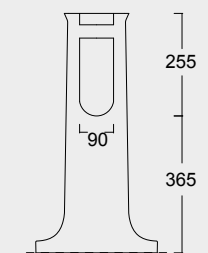

Cod. 28260101

Lavabo Consolle Boheme 95
Boheme Washbasin Consolle 95

Cod. 28270101

Gamba in ceramica per consolle Boheme 95
Boheme ceramic leg for Washbasin Consolle 95

Cod. 28230101

Lavabo Boheme 70
Boheme Washbasin 70