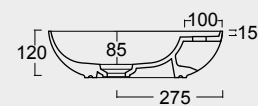

Colore bianco matt
White matt color

Cod. 22460101

Lavabo Form Ovale 60x45
Form washbasin Ovale 60x45