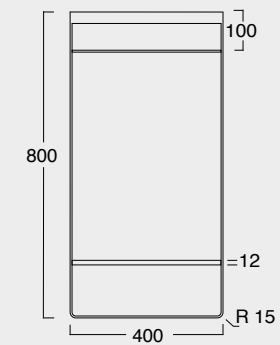

Cod. MSTKN0100

Struttura Kubo 100
Kubo framework 100

Cod. MOCK3003

Contenitore in pelle ecosostenibile
Eco-sustainable leather case