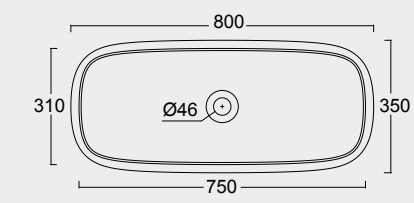

Cod. 33240101

Lavabo Nur 80x35
Nur washbasin 80x35