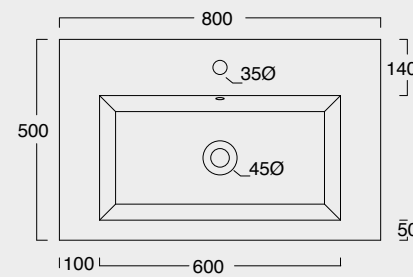

Cod. 35810101

Lavabo Kubo 80x50
Kubo washbasin 80x50

Cod. PA80H
Portasalviette
Towel holder