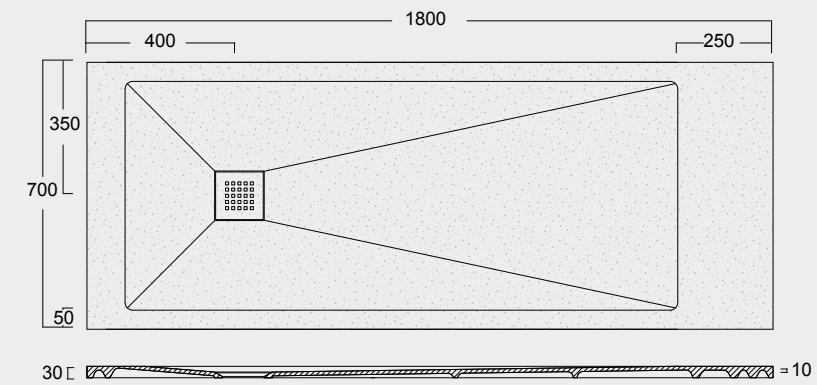

Cod. MPD7001800S01
Piatto doccia Endless Solytex® 70x180
con cover in acciaio inox 304,
piletta non inclusa
Endless Shower tray Solytex® 70x180
with 304 stainless steel cover,
drain not included