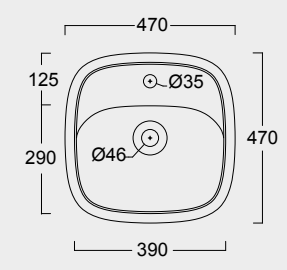

Cod. 33150101

Lavabo Nur Freestanding Plan
Nur washbasin Freestanding Plan