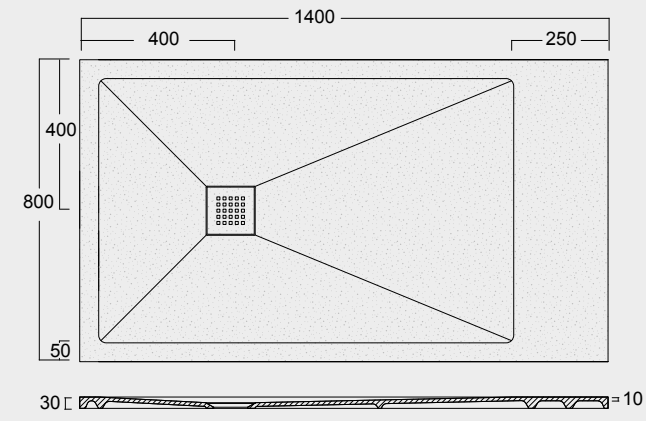

Cod. MPD8001400S01
Piatto doccia Endless Solytex® 80x140
con cover in acciaio inox 304,
piletta non inclusa
Endless Shower tray Solytex® 80x140
with 304 stainless steel cover,
drain not included