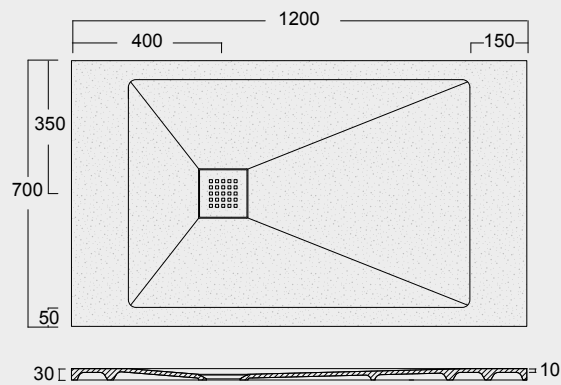

Cod. MPD7001200S01
Piatto doccia Endless Solytex® 70x120
scon cover in acciaio inox 304,
piletta non inclusa
Endless Shower tray Solytex® 70x120
with 304 stainless steel cover,
drain not included