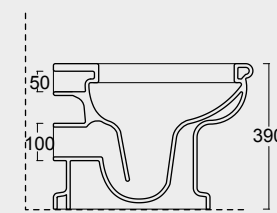

Cod. 28240101

Colonna in ceramica per lavabo Boheme 70
Ceramic pedestal for Boheme Washbasin 70

BOHEME

Cod. VABO

Vasca Boheme in acrilico 170x80
Acrylic Boheme bathtub 170x80

Cod. 28200101

Vaso boheme scarico a terra
WC boheme btw with p outlet