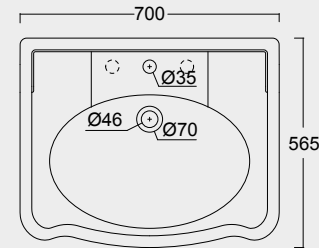

Cod. 28260101

Lavabo Consolle Boheme 95
Boheme Washbasin Consolle 95

Cod. 28270101

Gamba in ceramica per consolle Boheme 95
Boheme ceramic leg for Washbasin Consolle 95

Cod. 28230101

Lavabo Boheme 70
Boheme Washbasin 70