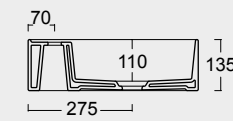

Cod. PA80H

Portasalviette
Towel holder

Colore nero matt
Black matt color

Cod. 31250101S

Lavabo Hide 100x45 sospeso
Hide washbasin 100x45 wall hung

Cod. PA100H

Portasalviette
Towel holder

Colore cenere matt
Cenere matt color