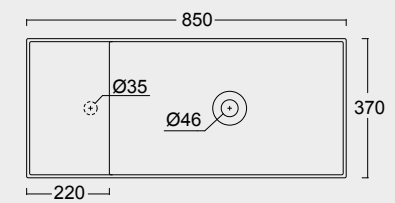

Cod. 31260101S

Lavabo Hide 120x45 sospeso
Hide washbasin 120x45 wall hung

Cod. PA50H

Portasalviette
Towel holder

Colore caffè matt
Coffee matt color

Cod. 31110101

Lavabo Hide 65x40
Hide washbasin 65x40

Colore grigio matt
Grey matt color