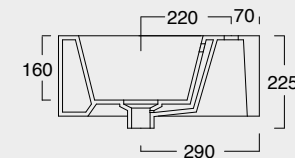

Cod. 35810101

Lavabo Kubo 80x50
Kubo washbasin 80x50

Cod. PA80H
Portasalviette
Towel holder