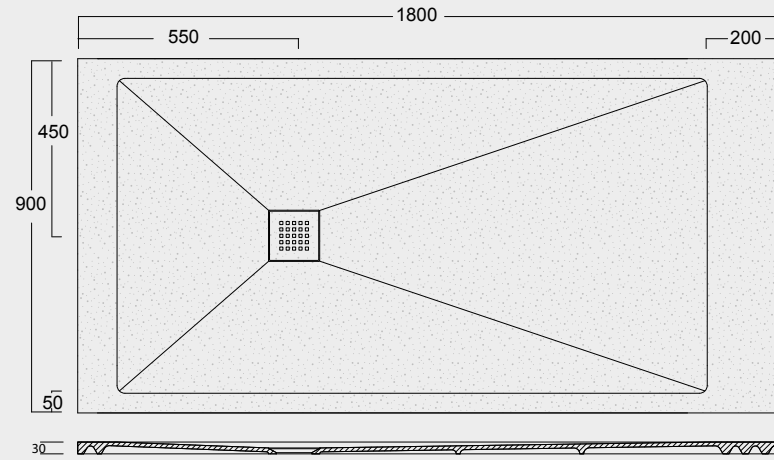

Cod. MPD9001800S01
Piatto doccia Endless Solytex® 90x180
con cover in acciaio inox 304,
piletta non inclusa
Endless Shower tray Solytex® 90x180
with 304 stainless steel cover,
drain not included