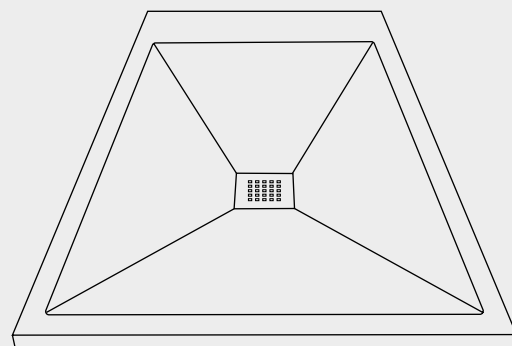

E N D L E S S
T A G L I A B I L E
c u t t a b l e

----- ✂

CODICE code	DESCRIZIONE description	DIMENSIONE dimension
MPD700800999S01	Piatto doccia Endless Solytex® Endless Shower tray Solytex®	700 x 800-999
MPD70010011199S01	Piatto doccia Endless Solytex® Endless Shower tray Solytex®	700 x 1001-1199
MPD70012011399S01	Piatto doccia Endless Solytex® Endless Shower tray Solytex®	700 x 1201-1399
MPD70014011599S01	Piatto doccia Endless Solytex® Endless Shower tray Solytex®	700 x 1401-1599
MPD70016011799S01	Piatto doccia Endless Solytex® Endless Shower tray Solytex®	700 x 1601-1799
MPD800801900S01	Piatto doccia Endless Solytex® Endless Shower tray Solytex®	800 x 801-900
MPD800901999S01	Piatto doccia Endless Solytex® Endless Shower tray Solytex®	800 x 901-999
MPD80010011199S01	Piatto doccia Endless Solytex® Endless Shower tray Solytex®	800 x 1001-1199
MPD80012011399S01	Piatto doccia Endless Solytex® Endless Shower tray Solytex®	800 x 1201-1399
MPD80014011599S01	Piatto doccia Endless Solytex® Endless Shower tray Solytex®	800 x 1401-1599
MPD80016011799S01	Piatto doccia Endless Solytex® Endless Shower tray Solytex®	800 x 1601-799
MPD900900999S01	Piatto doccia Endless Solytex® Endless Shower tray Solytex®	900 x 900 - 999
MPD90010011199S01	Piatto doccia Endless Solytex® Endless Shower tray Solytex®	900 x 1001 - 1199
MPD90012011399S01	Piatto doccia Endless Solytex® Endless Shower tray Solytex®	900 x 1201 - 1399
MPD90014011599S01	Piatto doccia Endless Solytex® Endless Shower tray Solytex®	900 x 1401 - 1599
MPD90016011799S01	Piatto doccia Endless Solytex® Endless Shower tray Solytex®	900 x 1601 - 1799
MPD900180112049S01	Piatto doccia Endless Solytex® Endless Shower tray Solytex®	900 x 1801 - 2049

Con cover in acciaio inox 304, piletta non inclusa
With 304 stainless steel cover, drain not included