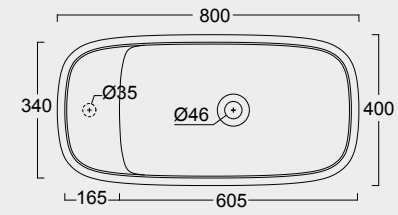

Cod. 33190101

Lavabo Nur 80x40 Plan
Nur washbasin 80x40 Plan