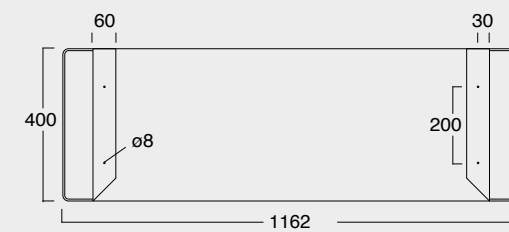

Cod. MSTKN0100

Struttura Kubo 100
Kubo framework 100

Cod. MOCK3003

Contenitore in pelle ecosostenibile
Eco-sustainable leather case