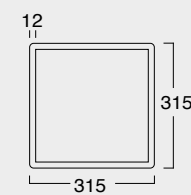

Cod. MSTKN0100

Struttura Kubo 100
Kubo framework 100

Cod. MOCK3003

Contenitore in pelle ecosostenibile
Eco-sustainable leather case