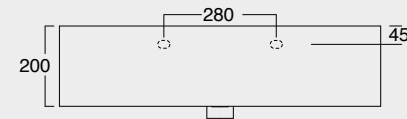

Cod. 35810101

Lavabo Kubo 80x50
Kubo washbasin 80x50

Cod. PA80H
Portasalviette
Towel holder