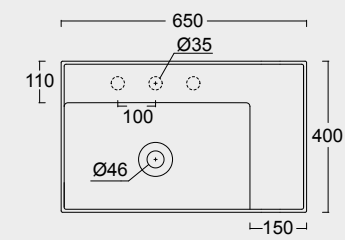

Cod. 31260101S

Lavabo Hide 120x45 sospeso
Hide washbasin 120x45 wall hung

Cod. PA50H

Portasalviette
Towel holder

Colore caffè matt
Coffee matt color

Cod. 31110101

Lavabo Hide 65x40
Hide washbasin 65x40

Colore grigio matt
Grey matt color