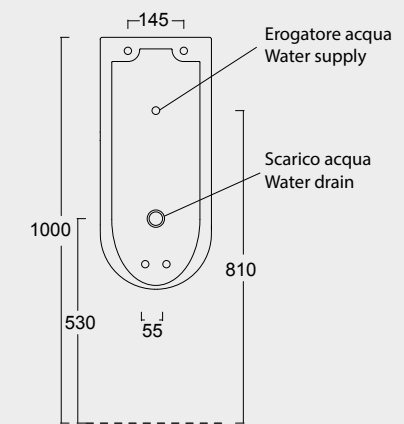

Cod. 22260101

Orinatoio sospeso Form
Form wall hung urinal

Cod. 22260101 CW

Orinatoio sospeso Form con fori per coprivaso
Form wall hung urinal with seat-cover holes