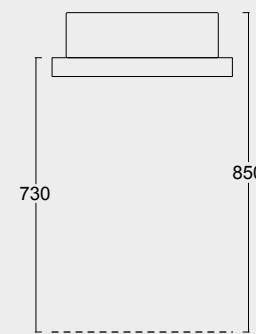

Cod. 31140101

Lavabo Hide Circle
Hide washbasin Circle