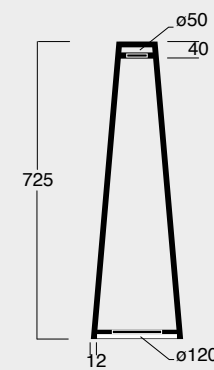

Cod. 35001101
Colonna Equilibrium freestanding
Column Equilibrium freestanding