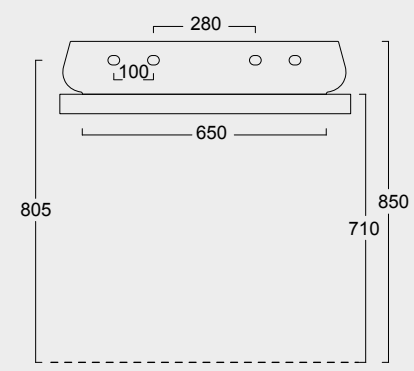

Cod. 33170101

Lavabo Nur 75x45
Nur washbasin 75x45