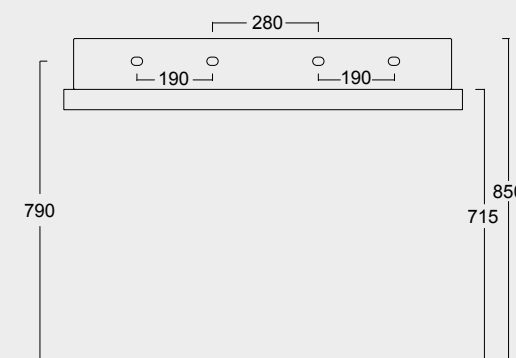

Cod. PA80H

Portasalviette
Towel holder

Colore nero matt
Black matt color

Cod. 31250101S

Lavabo Hide 100x45 sospeso
Hide washbasin 100x45 wall hung

Cod. PA100H

Portasalviette
Towel holder

Colore cenere matt
Cenere matt color