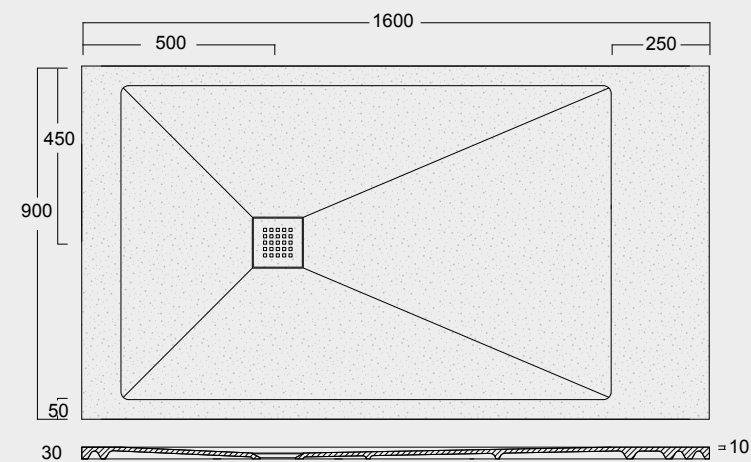

Cod. MPD9001600S01
Piatto doccia Endless Solytex® 90x160
con cover in acciaio inox 304,
piletta non inclusa
Endless Shower tray Solytex® 90x160
with 304 stainless steel cover,
drain not included