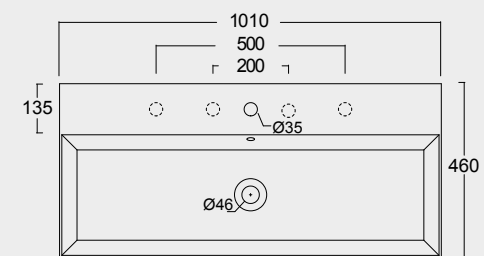

Colore cenere matt
Ash matt color

Cod. 34340101

Lavabo Spy 81x46 Plan a dx
Spy washbasin 81x46 Plan dx

Cod. PA80H
Portasalviette
Towel holder

Colore grigio matt
Grey matt color

Cod. 34350101

Lavabo Spy 101x46
Spy washbasin 101x46