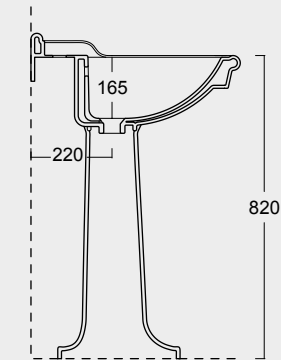

Cod. 28260101

Lavabo Consolle Boheme 95
Boheme Washbasin Consolle 95

Cod. 28270101

Gamba in ceramica per consolle Boheme 95
Boheme ceramic leg for Washbasin Consolle 95

Cod. 28230101

Lavabo Boheme 70
Boheme Washbasin 70