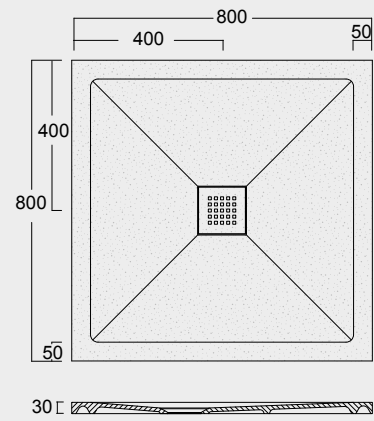

Cod. MPD800800S01
Piatto doccia Endless Solytex® 80x80
con cover in acciaio inox 304,
piletta non inclusa
Endless Shower tray Solytex® 80x80
with 304 stainless steel cover,
drain not included