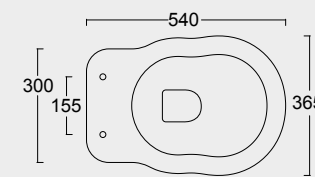

Cod. 28240101

Colonna in ceramica per lavabo Boheme 70
Ceramic pedestal for Boheme Washbasin 70

BOHEME

Cod. VABO

Vasca Boheme in acrilico 170x80
Acrylic Boheme bathtub 170x80

Cod. 28200101

Vaso boheme scarico a terra
WC boheme btw with p outlet