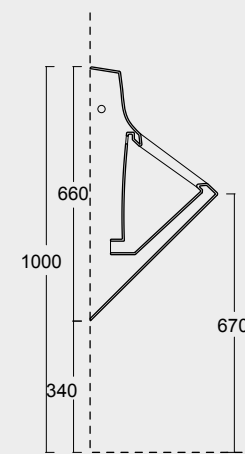

Cod. 22260101FC

Orinatoio sospeso Form per fotocellula
Form wall hung urinal for photo-cell