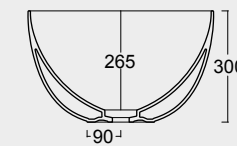

Colore caffè matt
Coffee matt color

Cod. 32160101

Lavabo Unica Round ø50 h30
Unica Round washbasin ø50 h30