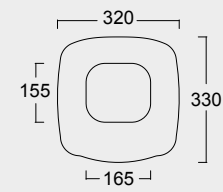

Cod. 28260101

Lavabo Consolle Boheme 95
Boheme Washbasin Consolle 95

Cod. 28270101

Gamba in ceramica per consolle Boheme 95
Boheme ceramic leg for Washbasin Consolle 95

Cod. 28230101

Lavabo Boheme 70
Boheme Washbasin 70