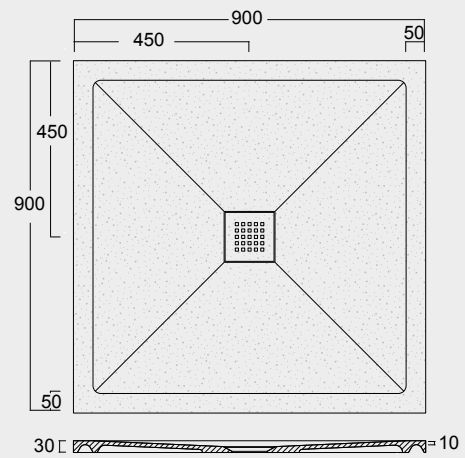

Cod. MPD900900S01
Piatto doccia Endless Solytex® 90x90
con cover in acciaio inox 304,
piletta non inclusa
Endless Shower tray Solytex® 90x90
with 304 stainless steel cover,
drain not included