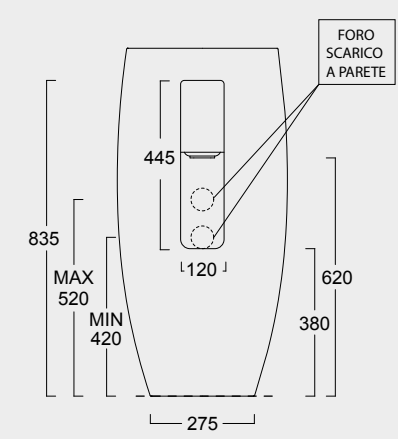

Cod. 33150101

Lavabo Nur Freestanding Plan
Nur washbasin Freestanding Plan