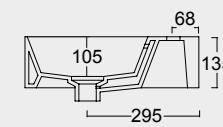

Cod. 34340101

Lavabo Spy 81x46 Plan a dx
Spy washbasin 81x46 Plan dx

Cod. PA80H
Portasalviette
Towel holder