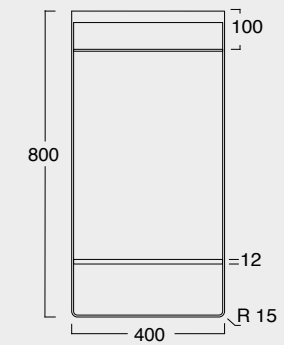

Cod. 35710101

Lavabo Kubo 100x50
Kubo washbasin 100x50

Cod. 35810101

Lavabo Kubo 80x50
Kubo washbasin 80x50

Cod. MSTKN0100

Struttura Kubo 100
Kubo framework 100

Cod. MOCK3003

Contenitore in pelle ecosostenibile
Eco-sustainable leather case