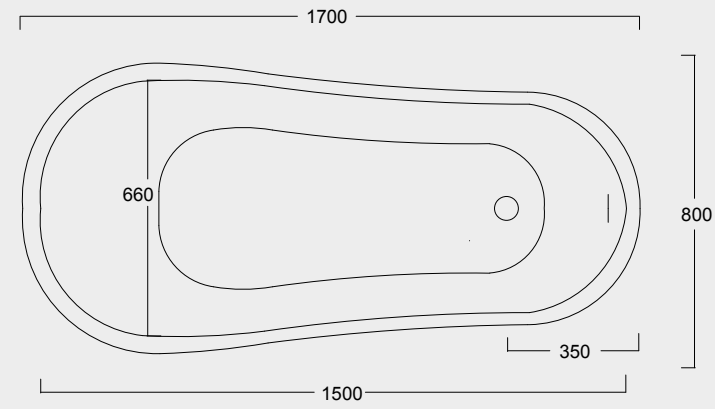

Cod. VABO

Vasca Boheme in acrilico 170x80
Acrylic Boheme bathube 170x80