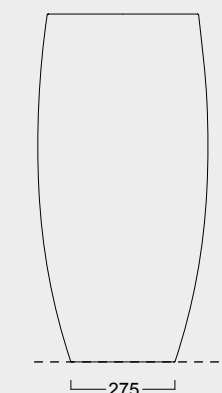

Cod. 33140101
Lavabo Nur Freestanding
Nur washbasin Freestanding