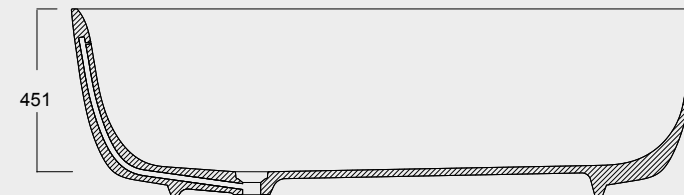

Cod. VAGELU

Vasca Gentle in Solygel® 175x75 LUCIDA
con troppo pieno, comprensiva di piletta di
scarico 1" ½ in ottone
Solygel® Gentle bathtube 175x75 GLOSSY
with overflow, including 1" ½ brass drain