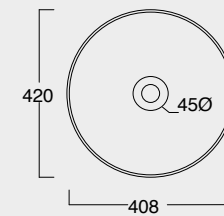

Colore nero matt
Black matt color

Cod. 35100101

Lavabo Equilibrium h 15
Washbasin Equilibrium h 15