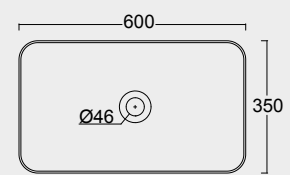

Cod. 22410101

Lavabo Form 60x35
Form washbasin 60x35