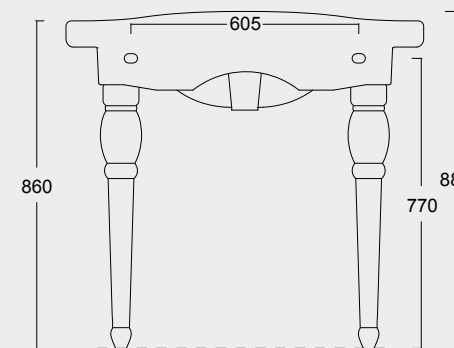

Cod. 28270101

Gamba in ceramica per consolle Boheme 95
Boheme ceramic leg for Washbasin Consolle 95