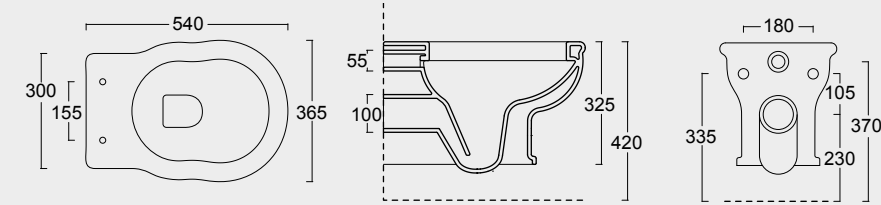

Cod. 28210101

Vaso boheme scarico a parete
WC boheme btw with s outlet

Cod. 28220101

Bidet Boheme monoforo
Bidet Boheme single tap hole

Cod. 28230101S

Vaso sospeso Boheme
Boheme wall hung WC

Cod. 28240101S

Bidet sospeso Boheme monoforo
Bidet Boheme single tap hole