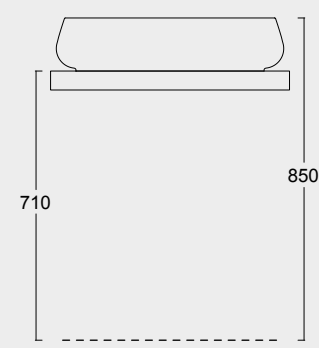

Cod. 33250101

Lavabo Nur 60x35
Nur washbasin 60x35