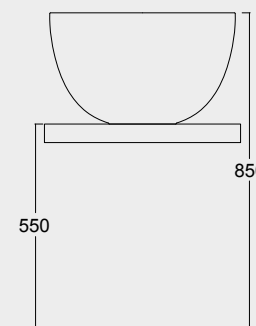

Colore caffè matt
Coffee matt color

Cod. 32160101

Lavabo Unica Round ø50 h30
Unica Round washbasin ø50 h30