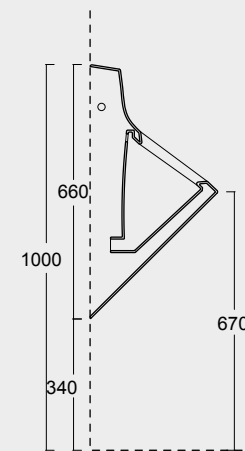

Cod. 22260101

Orinatoio sospeso Form
Form wall hung urinal

Cod. 22260101 CW

Orinatoio sospeso Form con fori per coprivaso
Form wall hung urinal with seat-cover holes