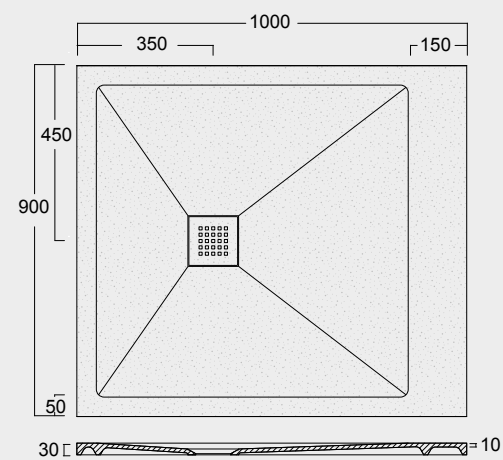

Cod. MPD9001000S01
Piatto doccia Endless Solytex® 90x100
con cover in acciaio inox 304,
piletta non inclusa
Endless Shower tray Solytex® 90x100
with 304 stainless steel cover,
drain not included