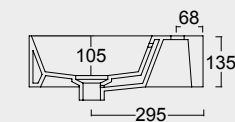

Colore cenere matt
Ash matt color

Cod. 34340101

Lavabo Spy 81x46 Plan a dx
Spy washbasin 81x46 Plan dx

Cod. PA80H
Portasalviette
Towel holder

Colore grigio matt
Grey matt color

Cod. 34350101

Lavabo Spy 101x46
Spy washbasin 101x46