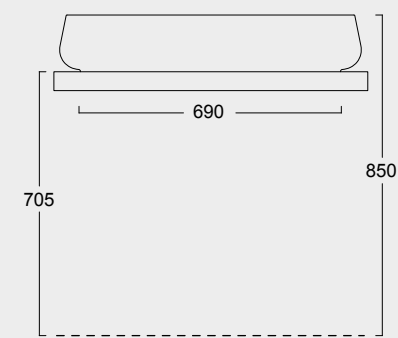

Cod. 33190101

Lavabo Nur 80x40 Plan
Nur washbasin 80x40 Plan