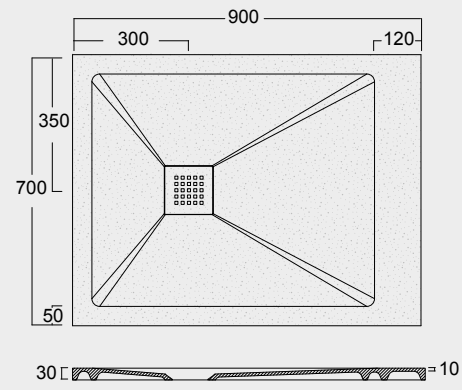

Cod. MPD700900S01
Piatto doccia Endless Solytex® 70x90
con cover in acciaio inox 304,
piletta non inclusa
Endless Shower tray Solytex® 70x90
with 304 stainless steel cover,
drain not included