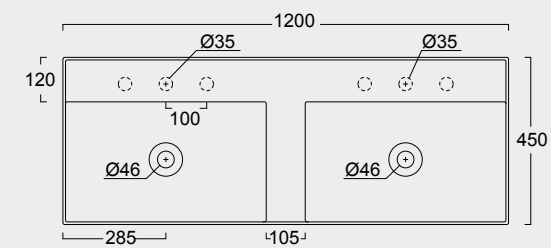

Cod. PA80H

Portasalviette
Towel holder

Colore nero matt
Black matt color

Cod. 31250101S

Lavabo Hide 100x45 sospeso
Hide washbasin 100x45 wall hung

Cod. PA100H

Portasalviette
Towel holder

Colore cenere matt
Cenere matt color