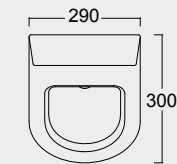

Cod. 22260101FC

Orinatoio sospeso Form per fotocellula
Form wall hung urinal for photo-cell