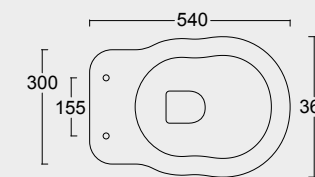

Cod. 28240101

Colonna in ceramica per lavabo Boheme 70
Ceramic pedestal for Boheme Washbasin 70

BOHEME

Cod. VABO

Vasca Boheme in acrilico 170x80
Acrylic Boheme bathtub 170x80

Cod. 28200101

Vaso boheme scarico a terra
WC boheme btw with p outlet