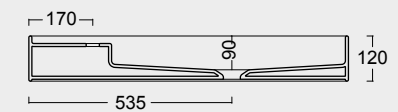

Cod. 31260101S

Lavabo Hide 120x45 sospeso
Hide washbasin 120x45 wall hung

Cod. PA50H

Portasalviette
Towel holder

Colore caffè matt
Coffee matt color

Cod. 31110101

Lavabo Hide 65x40
Hide washbasin 65x40

Colore grigio matt
Grey matt color