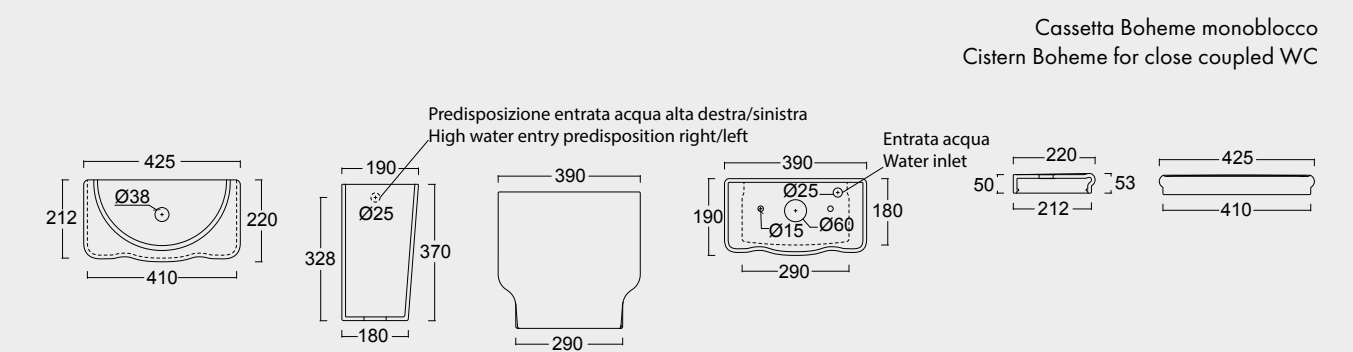

Cod. 28300101