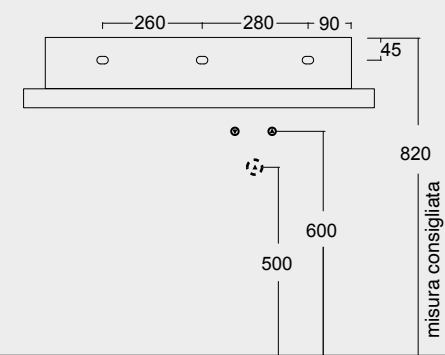

Cod. 34340101

Lavabo Spy 81x46 Plan a dx
Spy washbasin 81x46 Plan dx

Cod. PA80H
Portasalviette
Towel holder