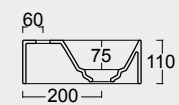

Colore bianco matt
White matt color

Cod. 34130101

Lavabo Spy 30x30
Spy washbasin 30x30