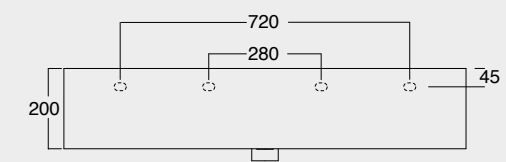

KUBO

Cod. 35810101

Lavabo Kubo 80x50
Kubo washbasin 80x50

Cod. 35710101

Lavabo Kubo 100x50
Kubo washbasin 100x50

Colore nero matt
Black matt color

Cod. 35710101

Lavabo Kubo 100x50
Kubo washbasin 100x50