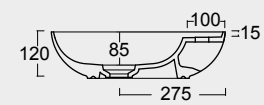

Cod. 22470101

Lavabo Form Rettangolare 60x45
Form washbasin Rectangular 60x45