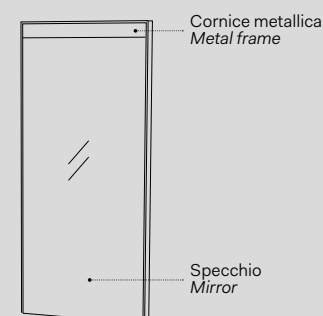

Laccature scocca *Boxlacquering*

- Nero Matt / *Matt Black*
- Bronzo Spazzolato / *Brushed Bronze*
- Cemento