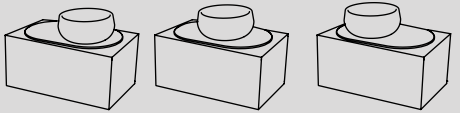

NEW
76 x 52 x h 40
Delfo mobile con ante frontali lisce, lavabo e top
Delfo cabinet with smooth front door, washbasin and top