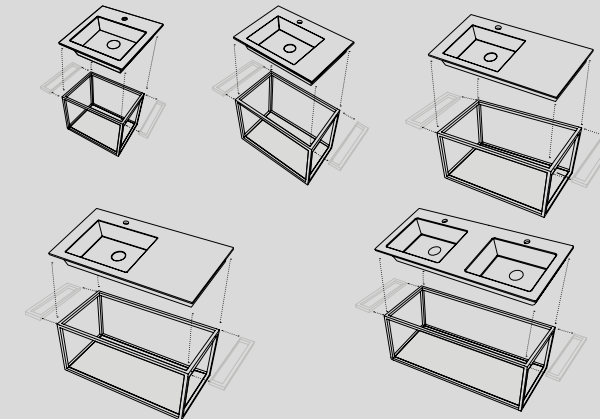

Modelli disponibili Available models

Lavabo in ceramica Ceramic washbasin

Colori: Le terre di Cielo Colors: Le terre di Cielo

- Talco
- Pomice
- Brina
- Basalto
- Lavagna
- Cemento
- Fango
- Cacao
- Arenaria
- Avena
- Lino
- Agave
- Muschio
- Polvere
- Cipria
- Canapa

Bianco Lucido \ Gloss White

Struttura Framework

Acciaio - Verniciature Steel - Coating

- Nero Matt
- Cemento

Portasciugamani per struttura \ Towel rail for structure

Acciaio - Verniciature Steel - Coating

- Nero Matt
- Cemento