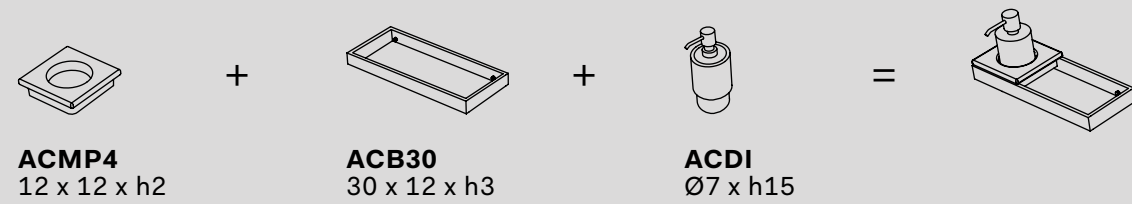

Esempi di composizione Example of composition

finiture_finishes

barre, portasciugamani, porta rotolo, porta scopino, gancio
tray, towel rack, toilet paper holder, toilet brush holder and hook

accessori in LivingTec
accessories in LivingTec

verniciature / finishes

- Nero Matt / Matt Black
- Cemento
- Bronzo Spazzolato / Brushed Bronze
- Cromo / Chrome

- Bianco / White