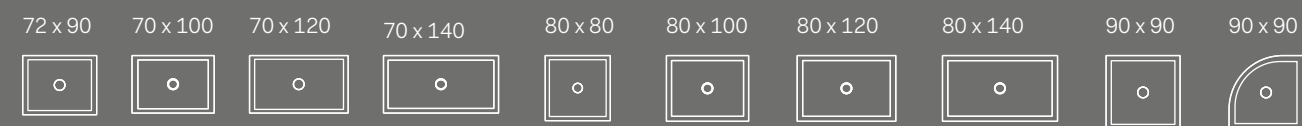

Sessanta H6