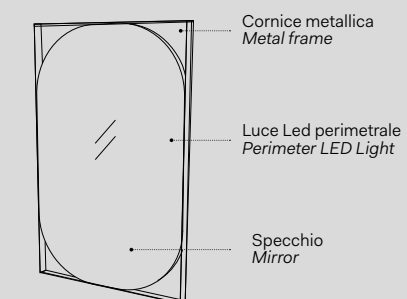

Laccature scocca *Boxlacquering*

- Nero Matt / *Matt Black*
- Bronzo Spazzolato / *Brushed Bronze*
- Cemento