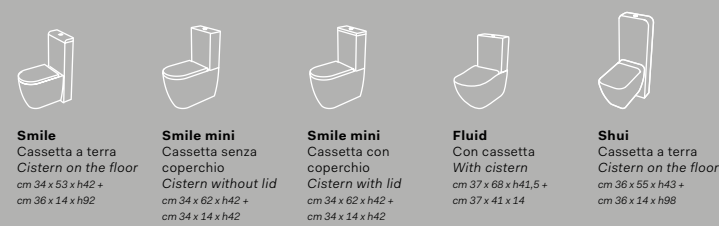

Wc e bidet terra Back to wall wc and bidet

pg. 302

Wc e bidet sospesi Wall-hung wc and bidet

pg. 316

Wc monoblocco Monoblock wc

pg. 312

Vasche da bagno Bath tubs

pg. 258

Specchi Mirrors

pg. 234

Orinatoio Urinals

pg. 348