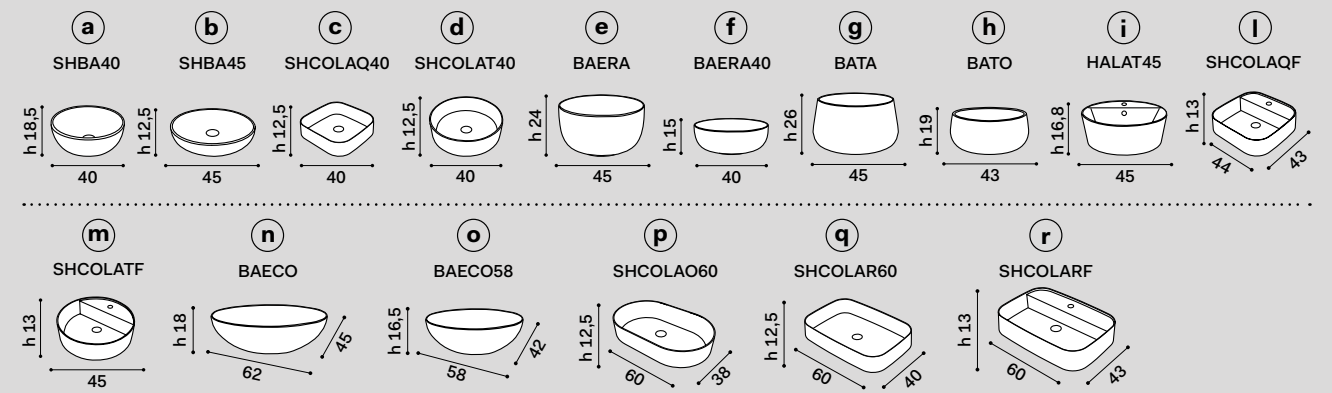

misura mobile cabinet measurements	lavabi washbasins	composizioni * compositions
90 x 48 x h37 mobile con 2 cassetti cabinet with two drawers	(a) (b) (d) (e) (f) (g) (h)	23 26
	(i) (m)	28 30 <p>N.B. 28 - 30: composizioni possibili solo con rubinetto sul lavabo \ compositions only possible with tap on washbasin</p>
	(l)	32 33 <p>N.B. 32 - 33: composizione possibile solo con rubinetto a parete, senza foro rubinetto sul lavabo \ composition only possible with wall-mounted tap, without tap hole on washbasin</p>
	(c)	34 36 <p>N.B. 34 - 36: composizioni possibili solo con rubinetto a parete \ compositions only possible with wall-mounted tap</p>