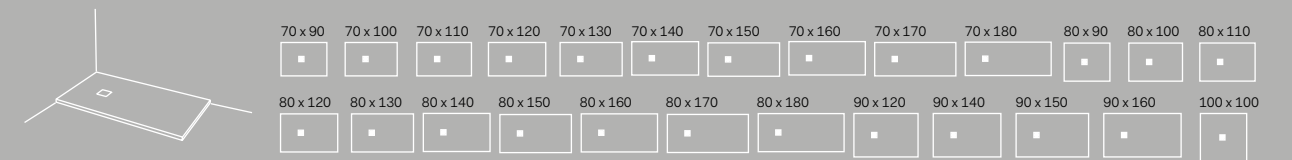

Piatti doccia

Shower trays

pg. 334

Infinito H3

piatto doccia in ceramica h3
h3 ceramic shower tray