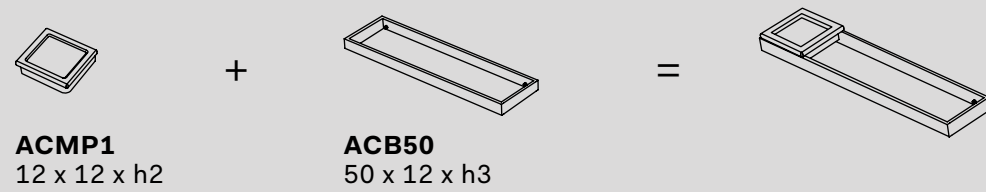

Esempi di composizione Example of composition

finiture_finishes

barre, portasciugamani, porta rotolo, porta scopino, gancio
tray, towel rack, toilet paper holder, toilet brush holder and hook

accessori in LivingTec
accessories in LivingTec

verniciature / finishes

- Nero Matt / Matt Black
- Cemento
- Bronzo Spazzolato / Brushed Bronze
- Cromo / Chrome

- Bianco / White