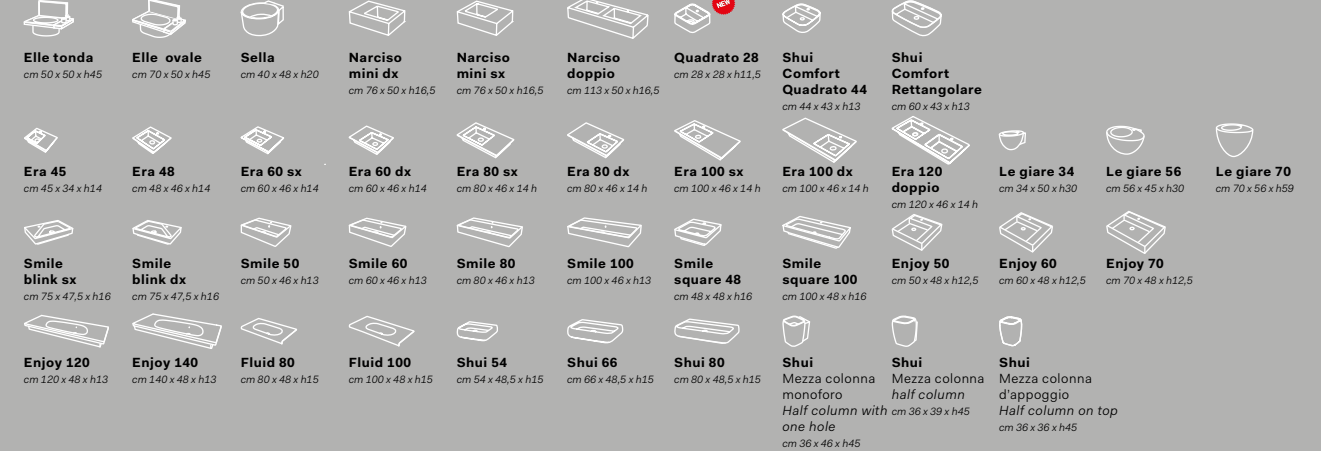

Lavabi sospesi / Wall-hung washbasins

pg. 284

Lavabi semincasso e sottopiano / Semirecessed and undercounter washbasins

pg. 328

Lavabi freestanding / Freestanding washbasins

pg. 342