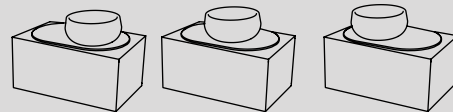

NEW
76 x 52 x h 40
Delfo mobile con ante frontali lisce, lavabo e top
Delfo cabinet with smooth front door, washbasin and top