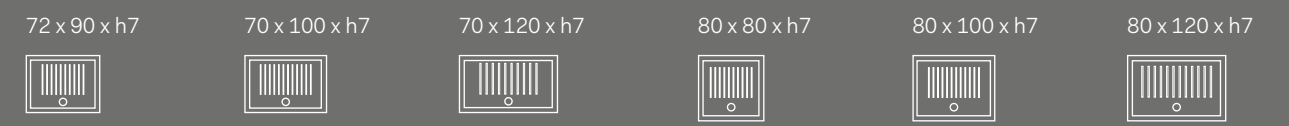

Settanta H7