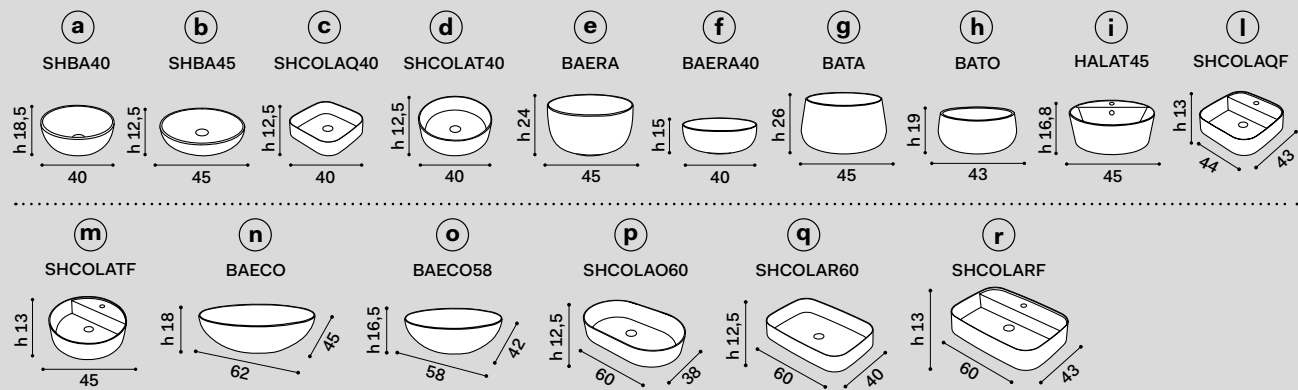

misura mobile \ cabinet measurements		lavabi \ washbasins	composizioni * \ compositions
140 x 48 x h37	mobile con 3 cassetti \ cabinet with three drawers	a b d e f g h	65 66 67 68 69
		i l m	70 71 72 73
		c	74 75 102 78
		n o p	79 80 81 82 83 84 85
		q	86 87 88 89 90 91 92 93
		r	94 95 96 97