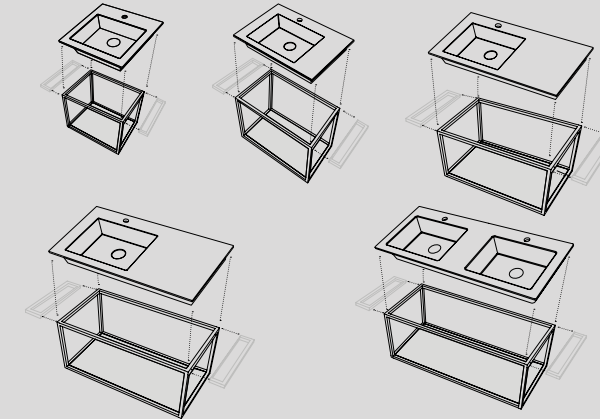

Modelli disponibili Available models

Lavabo in ceramica Ceramic washbasin

Colori: Le terre di Cielo Colors: Le terre di Cielo

- Talco
- Pomice
- Brina
- Basalto
- Lavagna
- Cemento
- Fango
- Cacao
- Arenaria
- Avena
- Lino
- Agave
- Muschio
- Polvere
- Cipria
- Canapa

Bianco Lucido \ Gloss White

Struttura Framework

Acciaio - Verniciature Steel - Coating

- Nero Matt
- Cemento

Portasciugamani per struttura \ Towel rail for structure

Acciaio - Verniciature Steel - Coating

- Nero Matt
- Cemento