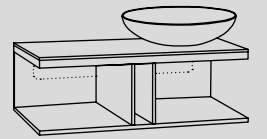

Multiplo: piano e mobile a giorno

Multiplo: with countertop and open day cabinet

Possibilità di composizione degli elementi
Available compositions