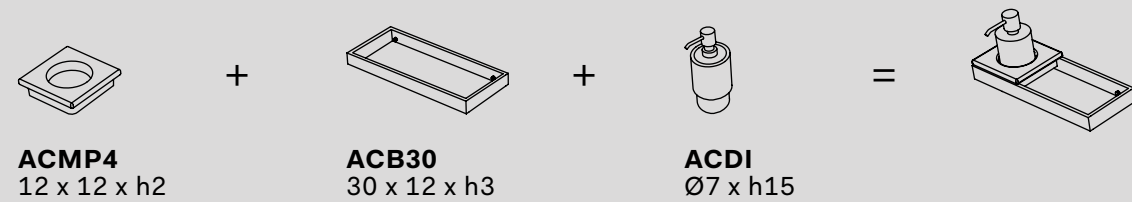

Esempi di composizione Example of composition

finiture_finishes

barre, portasciugamani, porta rotolo, porta scopino, gancio
tray, towel rack, toilet paper holder, toilet brush holder and hook

accessori in LivingTec
accessories in LivingTec

verniciature / finishes

- Nero Matt / Matt Black
- Cemento
- Bronzo Spazzolato / Brushed Bronze
- Cromo / Chrome

- Bianco / White