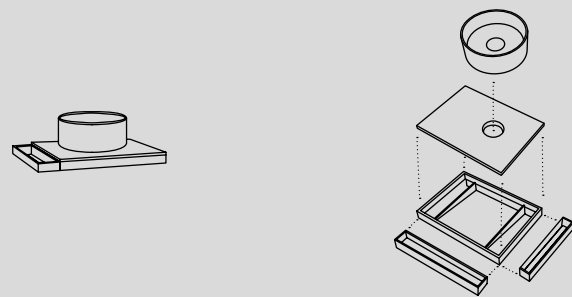

Multiplo

Vedi collezione / See collection pag. 84

Modelli disponibili
Available models

Minimultiplo lavabo Minimo + piano
Washbasin Minimo + countertop

40 x 29