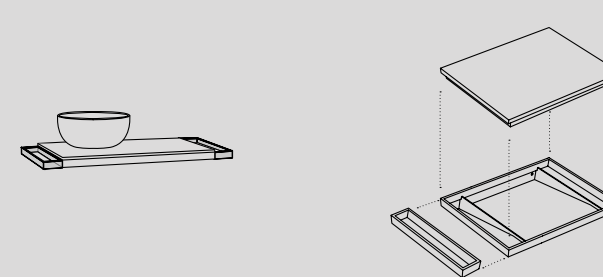

Multiplo

Vedi collezione / See collection pag. 84

Modelli disponibili
Available models

Multiplo lavabo + piano
Multiplo washbasin + countertop