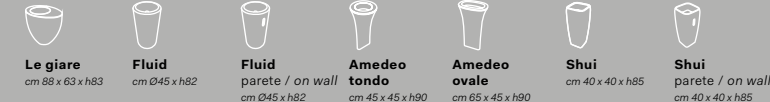

Enjoy tondo
Semincasso
cm 40 x h14

Enjoy quadrato
Semincasso
cm 40 x 40 x h14

Enjoy tondo sottopiano
Undercounter
cm 42 x 40,5 h18

Enjoy ovale sottopiano
Undercounter
cm 44,5 x 52 x h18,5

Enjoy rettangolare sottopiano
Undercounter
cm 41,5 x 53 x h17,5

Lavabi freestanding / Freestanding washbasins

pg. 342

Le giare
cm 88 x 63 x h83

Fluid
cm 45 x h82

Fluid parete / on wall
cm 45 x h82

Amedeo tondo
cm 45 x 45 x h90

Amedeo ovale
cm 65 x 45 x h90

Shui
cm 40 x 40 x h85

Shui parete / on wall
cm 40 x 40 x h85