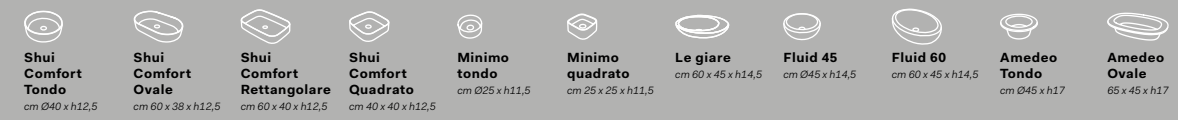

Lavabi da piano senza foro rubinetto / On top washbasins without tap hole

pg. 210

Shui 40
cm 40 x 40 x h15

Shui 60
cm 60 x 40 x h15

Shui 80
cm 80 x 40 x h15

Shui 60
cm 60 x 42 x h20

Shui 75
cm 75 x 42 x h20

Shui 100
cm 100 x 42 x h20