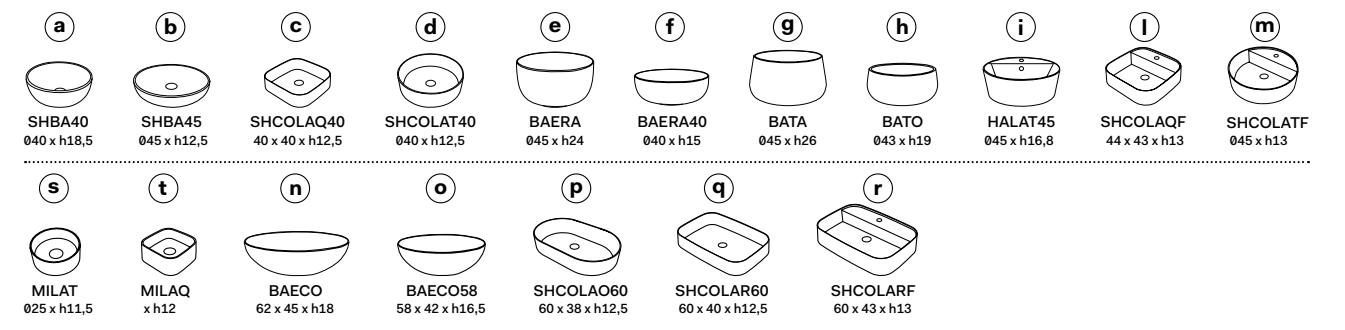

2. indica il lavabo \ indicate the washbasin **obbligatorio \ mandatory**