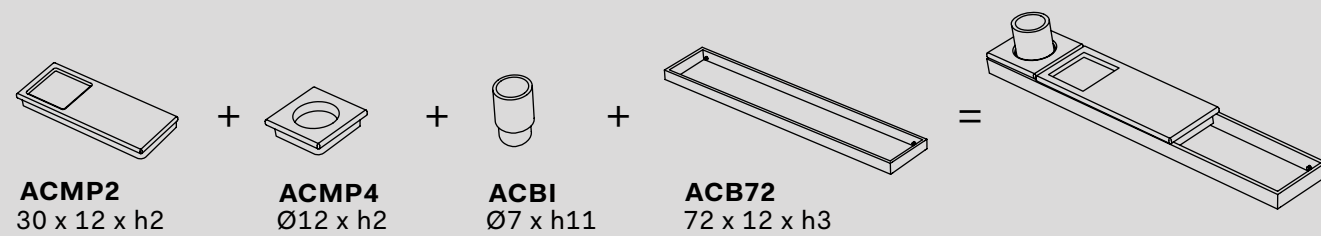

Otto Tondo
pouf contenitore in Livingtec su 4 ruote
Round pouf cabinet in LivingTec on 4 wheels
cm Ø 40 x 43 h

Esempi di composizione Example of composition

finiture_finishes

barre, portasciugamani, porta rotolo, porta scopino, gancio
tray, towel rack, toilet paper holder, toilet brush holder and hook