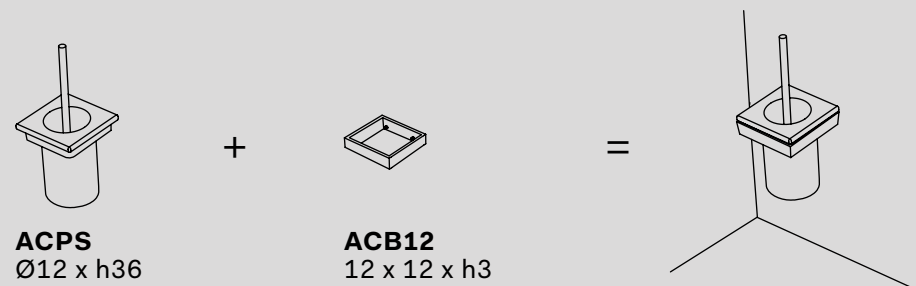

Esempi di composizione Example of composition

finiture_finishes

barre, portasciugamani, porta rotolo, porta scopino, gancio
tray, towel rack, toilet paper holder, toilet brush holder and hook

accessori in LivingTec
accessories in LivingTec

verniciature / finishes

- Nero Matt / Matt Black
- Cemento
- Bronzo Spazzolato / Brushed Bronze
- Cromo / Chrome

- Bianco / White