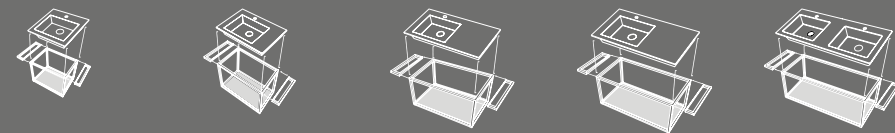

Era

Era 48
Struttura sospesa
Wall-hung framework
cm 48 x 46 x 40 h

Era 60
Struttura sospesa
Wall-hung framework
cm 60 x 46 x 40 h

Era 80
Struttura sospesa
Wall-hung framework
cm 80 x 46 x 40 h

Era 100
Struttura sospesa
Wall-hung framework
cm 100 x 46 x 40 h

Era 120
Struttura sospesa
Wall-hung framework
cm 120 x 46 x 40 h