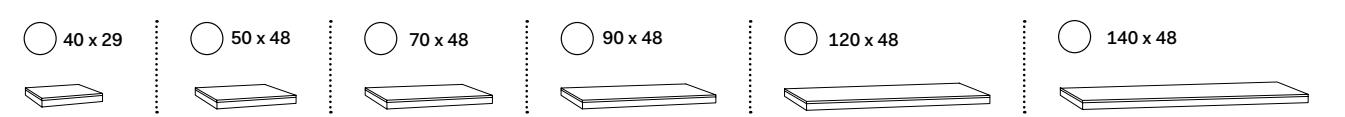

3. indica la misura del piano \ indicate the dimensions of the countertop **obbligatorio \ mandatory**

4. indica il portasciugamani \ indicate the towel rail

Piani \ tops: 50 - 70 - 90 - 120 - 140

- ☐ nessuno \ none
- ☐ singolo (dx o sx) \ single (right or left)
- ☐ doppio \ double

Piano \ top: 40 Minimultiplo

- ☐ nessuno \ none
- ☐ singolo affiancato oppure sotto (dx o sx) \ single aligned or under (left or right)
- ☐ doppio \ double
- ☐ frontale affiancato oppure sotto \ front aligned or under