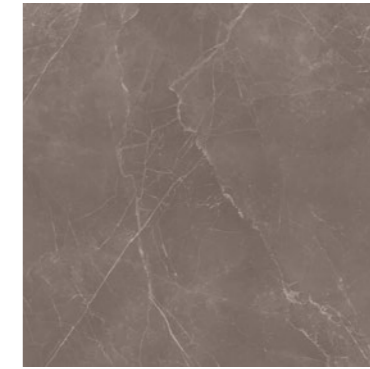

MARBLE LIGHT GREY MATT  
59,2X59,2 RET. LM-3450

RANDOM ART

59,2 x 59,2 RET.

\* MARBLE BEIGE POLISHED  
59,2X59,2 RET. LM-3545

MARBLE BEIGE MATT  
59,2X59,2 RET. LM-3450

\* MARBLE TORTORA POLISHED  
59,2X59,2 RET. LM-3545