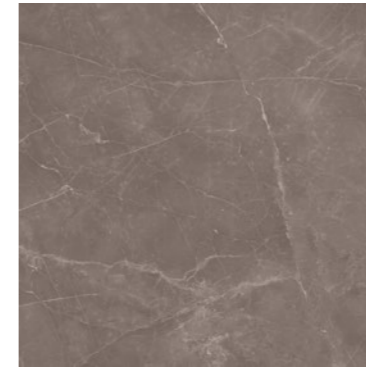

MARBLE LIGHT GREY MATT  
59,2X59,2 RET. LM-3450

RANDOM ART

59,2 x 59,2 RET.

\* MARBLE BEIGE POLISHED  
59,2X59,2 RET. LM-3545

MARBLE BEIGE MATT  
59,2X59,2 RET. LM-3450

\* MARBLE TORTORA POLISHED  
59,2X59,2 RET. LM-3545