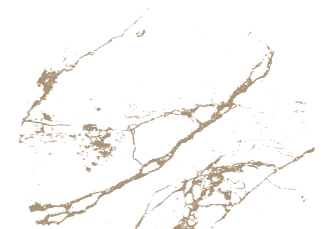

Mosaic Marble White Shine  
17,4 x 17,4

Marble White Polished  
59,2 x 59,2 RET.

Marble Shape White Shine  
35 x 100 RET.

Marble White Shine  
35 x 100 RET.

Mosaic Marble White Shine  
17,4 x 17,4

Marble Cream Shine  
35 x 70 RET.