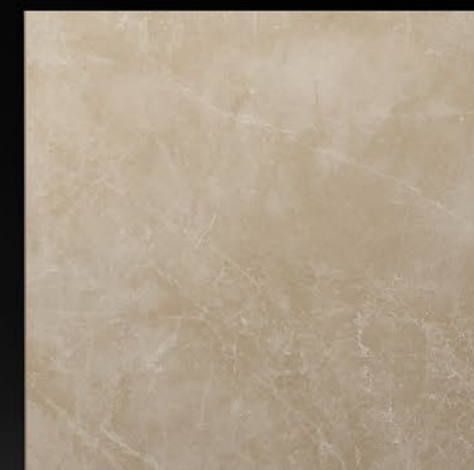

4 sizes

- 45 x 120
- 35 x 100
- 35 x 70
- 59,2 x 59,2