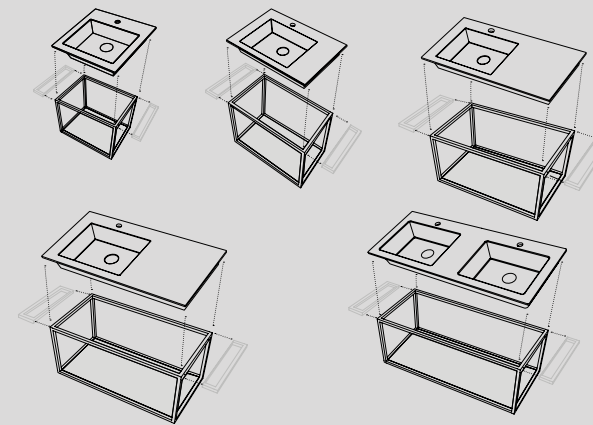

Modelli disponibili Available models

Lavabo in ceramica Ceramic washbasin

Colori: Le terre di Cielo
Colors: Le terre di Cielo

- Talco
- Pomice
- Brina
- Basalto
- Lavagna
- Cemento
- Fango
- Cacao
- Arenaria
- Avena
- Lino
- Agave
- Muschio
- Polvere
- Cipria
- Canapa

Bianco Lucido \ Gloss White

Struttura Framework

Acciaio - Verniciature
Steel - Coating

- Nero Matt
- Cemento

Portasciugamani per struttura \ Towel rail for structure

ERPLST

Acciaio - Verniciature
Steel - Coating

- Nero Matt
- Cemento