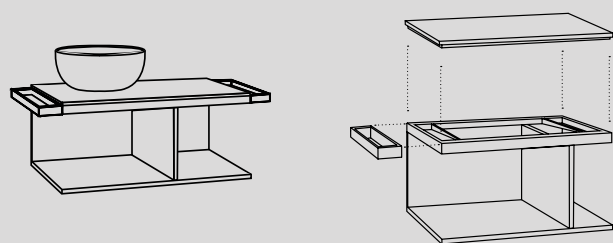

Multiplo

Vedi collezione / See collection pag. 84

Modelli disponibili
Available models

Multiplo lavabo + piano con mobile a giorno
Washbasin + top with open day cabinet