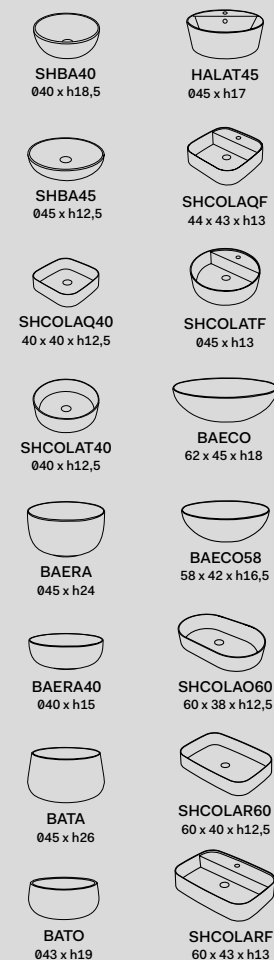

Piano in ceramica
Ceramic top

Mobile chiuso
Close cabinet

Lavabi installabili
Washbasins availables