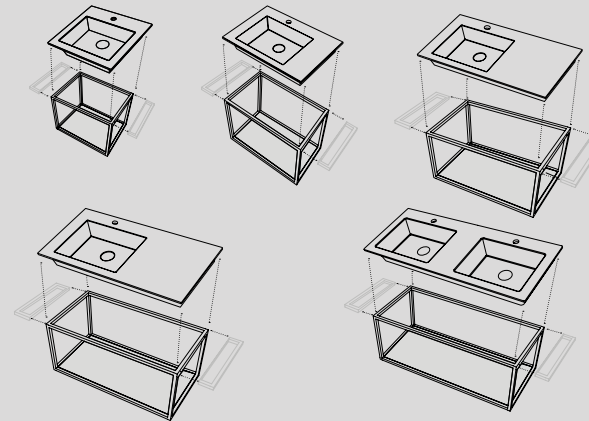

Modelli disponibili Available models

Lavabo in ceramica Ceramic washbasin

Colori: Le terre di Cielo Colors: Le terre di Cielo

- Talco
- Pomice
- Brina
- Basalto
- Lavagna
- Cemento
- Fango
- Cacao
- Arenaria
- Avena
- Lino
- Agave
- Muschio
- Polvere
- Cipria
- Canapa

● Bianco Lucido \
Gloss White

Struttura Framework

Acciaio - Verniciature Steel - Coating

- Nero Matt
- Cemento

Portasciugamani per struttura \ Towel rail for structure

Acciaio - Verniciature Steel - Coating

- Nero Matt
- Cemento