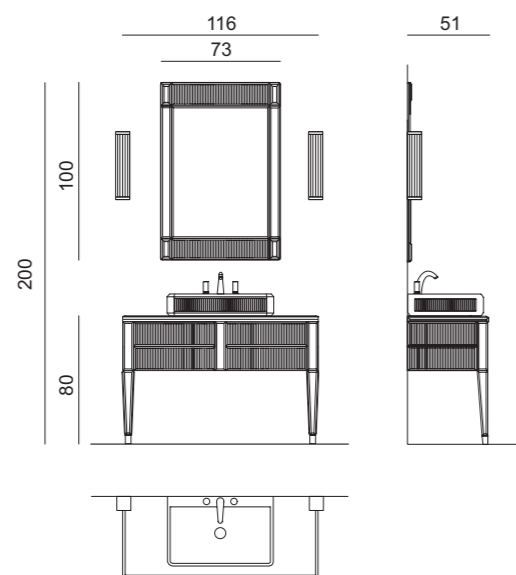

Mirror: RIALTO, 73 x 3 x 100 cm; **Wall Lamp:** MURANO 2 in chrome metal finish; **Tap:** CHARLOTTE in black finish and chrome metal finish; **Small Bench:** 45 x 35 x 44 cm, fabric (Cat.C);
Tall Unit: 40 x 36 x 170 cm; **Wall Unit:** 40 x 20 x 100 cm;
SQUARE Accessories: towel holder, toothbrush holder, soap dispenser.