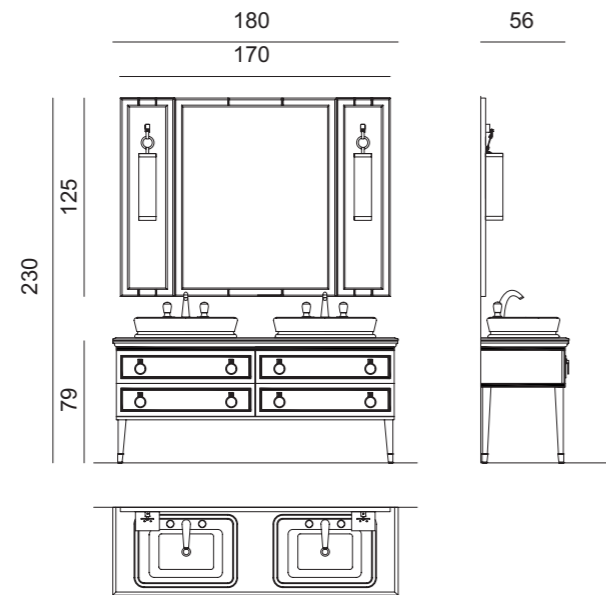

Towel Holder: 65 x 34 x 65 cm, with compartment. **Bathtub:** AURELIE, 185 x 85 x 66 cm.

LUTETIA L20

L180 x W56 x H230 cm

Finishes: G240 glossy Marsala finish and chrome metal finish.

Washbasin & Top: Bianco Statuario marble top and countertop washbasin in white resin.

Mirror: 170 x 3 x 125 cm; **Wall Lamp:** MURANO 4 in chrome metal finish; **Tap:** VENICE in chrome metal finish; **Accessories:** wall fixed towel holder in chrome metal finish;

Tall Unit: 50 x 35 x 157 cm.