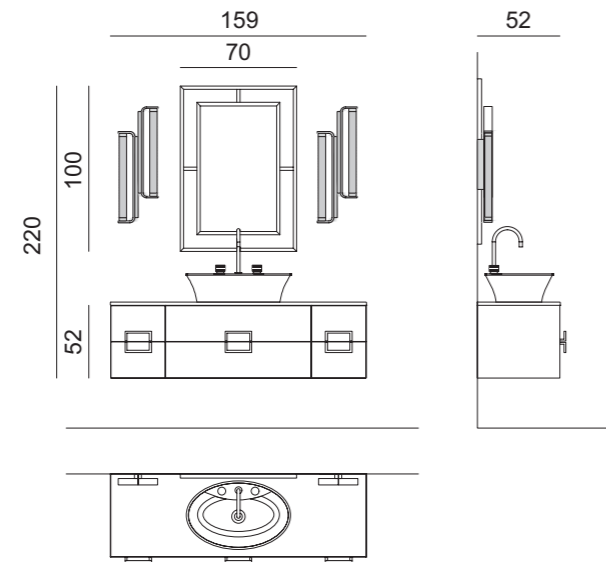

DAPHNE D32

L159 x W52,5 x H220 cm

Finishes: G002 glossy Bianco finish. MUSA handles in gold metal finish.

Washbasin & Top: Calacatta Oro marble top. CALLA countertop washbasin in white ceramic and gold external finish.

Mirror: CASABLANCA, 70 x 3 x 100 cm; **Wall Lamp:** STRADIVARI, double unit; **Tap:** CHARLOTTE in amber finish and gold metal finish; **SQUARE Accessories:** towel holder, toothbrush holder, soap dispenser and kleenex holder.