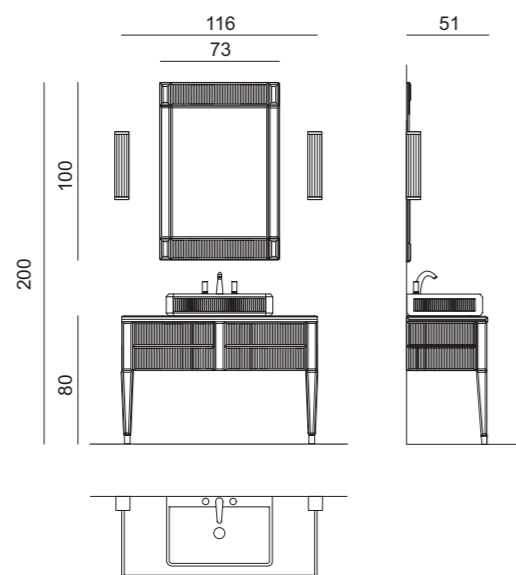

RIALTO RL4

L116 x W51 x H200 cm

Finishes: VDJ1 metallic Gianduia glass finish, mirror and chrome metal finish. Ribbed decoration.

Washbasin & Top: VDJ1 metallic Gianduia glass top and countertop washbasin in white resin.

Mirror: RIALTO, 73 x 3 x 100 cm; **Wall Lamp:** MURANO 3 in chrome metal finish; **Tap:** FORTUNY in chrome metal finish; **Bathtub:** ACADEMY, 185 x 85 x 66 cm; **Accessories:** SQUARE towel holder in chrome metal finish.