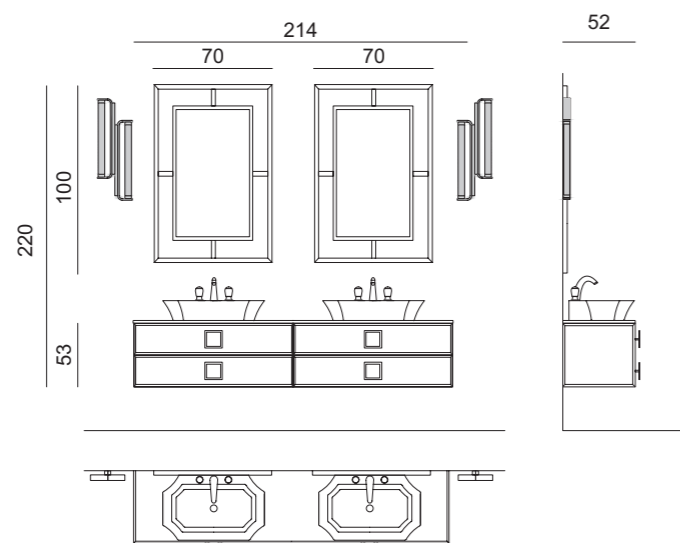

DAPHNE D22

L214 x W52,5 x H220 cm

Finishes: "Saffiano" decorative glass. Square handles in gold metal finish.

Washbasin & Top: "Saffiano" decorative glass top and countertop washbasin in white resin.

Mirror: CASABLANCA DELUXE, 70 x 3 x 100 cm; **Wall Lamp:** STRADIVARI, double unit version;

Tap: VENICE in gold metal finish; **Accessories:** SQUARE towel holder in gold metal finish.