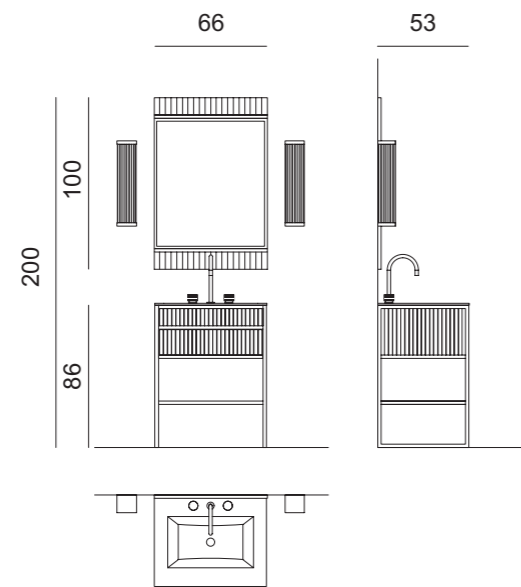

ACADEMY AC22

L66 x W53 x H200 cm

Finishes: G002 glossy Bianco finish with ribbed decoration and chrome metal finish.

Washbasin & Top: Integrated glass top in glossy 001 Bianco Polare finish.

Mirror: ACADEMY, 66 x 2 x 100 cm; **Wall Lamp:** MURANO 2 in chrome metal finish; **Tap:** CHARLOTTE in transparent finish and chrome metal finish; **Accessories:** SQUARE towel holder in chrome metal finish.