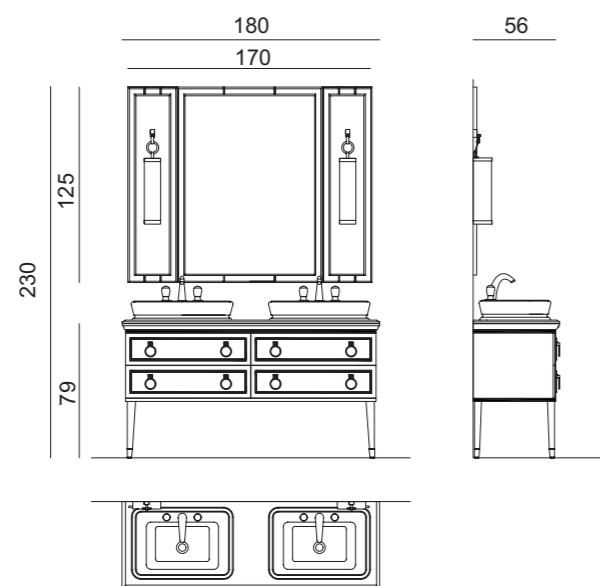

LUTETIA L23

L180 x W56 x H230 cm

Finishes: G501 glossy Tortora finish and chrome metal finish.

Washbasin & Top: Bianco Statuario marble top and countertop washbasin in white resin.

Mirror: 170 x 3 x 125 cm; **Wall Lamp:** MURANO 4 in chrome metal finish;

Tap: VENICE in chrome metal finish; **Accessories:** towel holder in chrome metal finish.