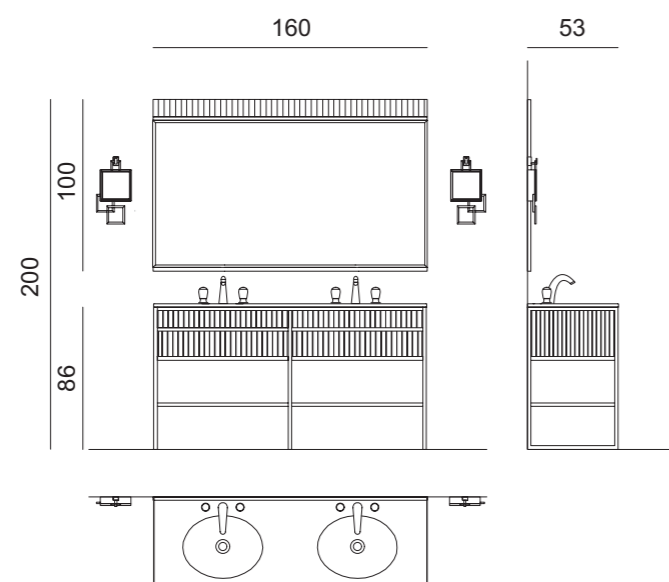

ACADEMY AC15

L160 x W53 x H200 cm

Finishes: G556 glossy Black finish with ribbed decoration and gold metal finish.

Washbasin & Top: Nero Marquinia marble top with two undercounter washbasins in black ceramic.

Mirror: ACADEMY, 160 x 2 x 100 cm; **Wall Lamp:** VICKY in gold metal finish; **Tap:** VENICE in gold metal finish; **Accessories:** SQUARE towel holder in gold metal finish; **Tall Unit:** 50 x 35 x 156 cm;

Bathtub: ACADEMY, 185 x 85 x 66 cm; **Small Bench:** 39 x 39 x 53 cm, fabric (Cat.D).