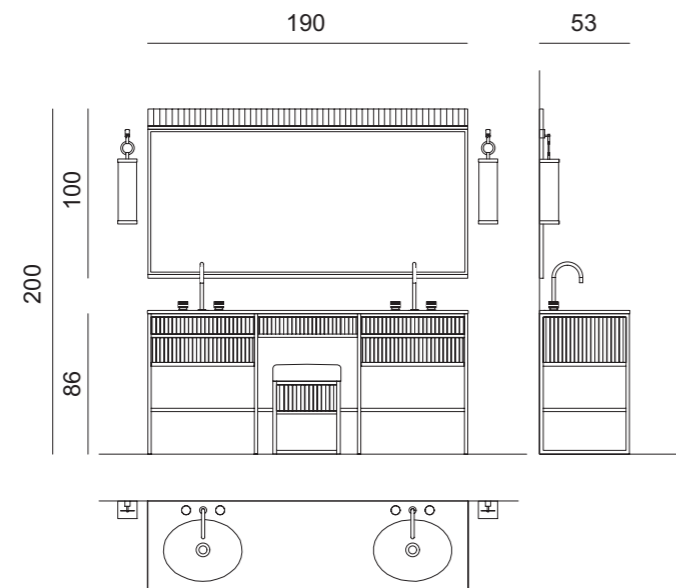

ACADEMY AC20

L190 x W53 x H200 cm

Finishes: Ribbed glass in 122 glossy Cemento finish and gold metal finish.

Washbasin & Top: Bianco Statuario marble top and two undercounter washbasins in white ceramic.

Mirror: ACADEMY, 190 x 2 x 100 cm; **Wall Lamp:** MURANO 4 in gold metal finish;

Tap: CHARLOTTE in transparent finish and gold metal finish; **Accessories:** SQUARE towel holder in gold metal finish; **Pouf:** 39 x 39 x 72 cm, velvet (Cat.C).