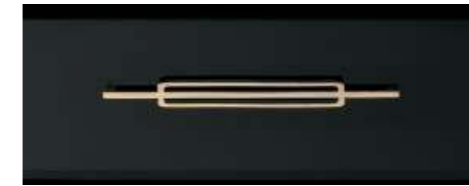

Mystic Brown

Nero Marquinia

Nero Assoluto

Handles

Complements

Small Bench
100 x 47 x 37 cm

Wall Unit
32 x 19 x 110 cm

Free-standing
Tall Unit
2 doors
42 x 35 x 185 cm