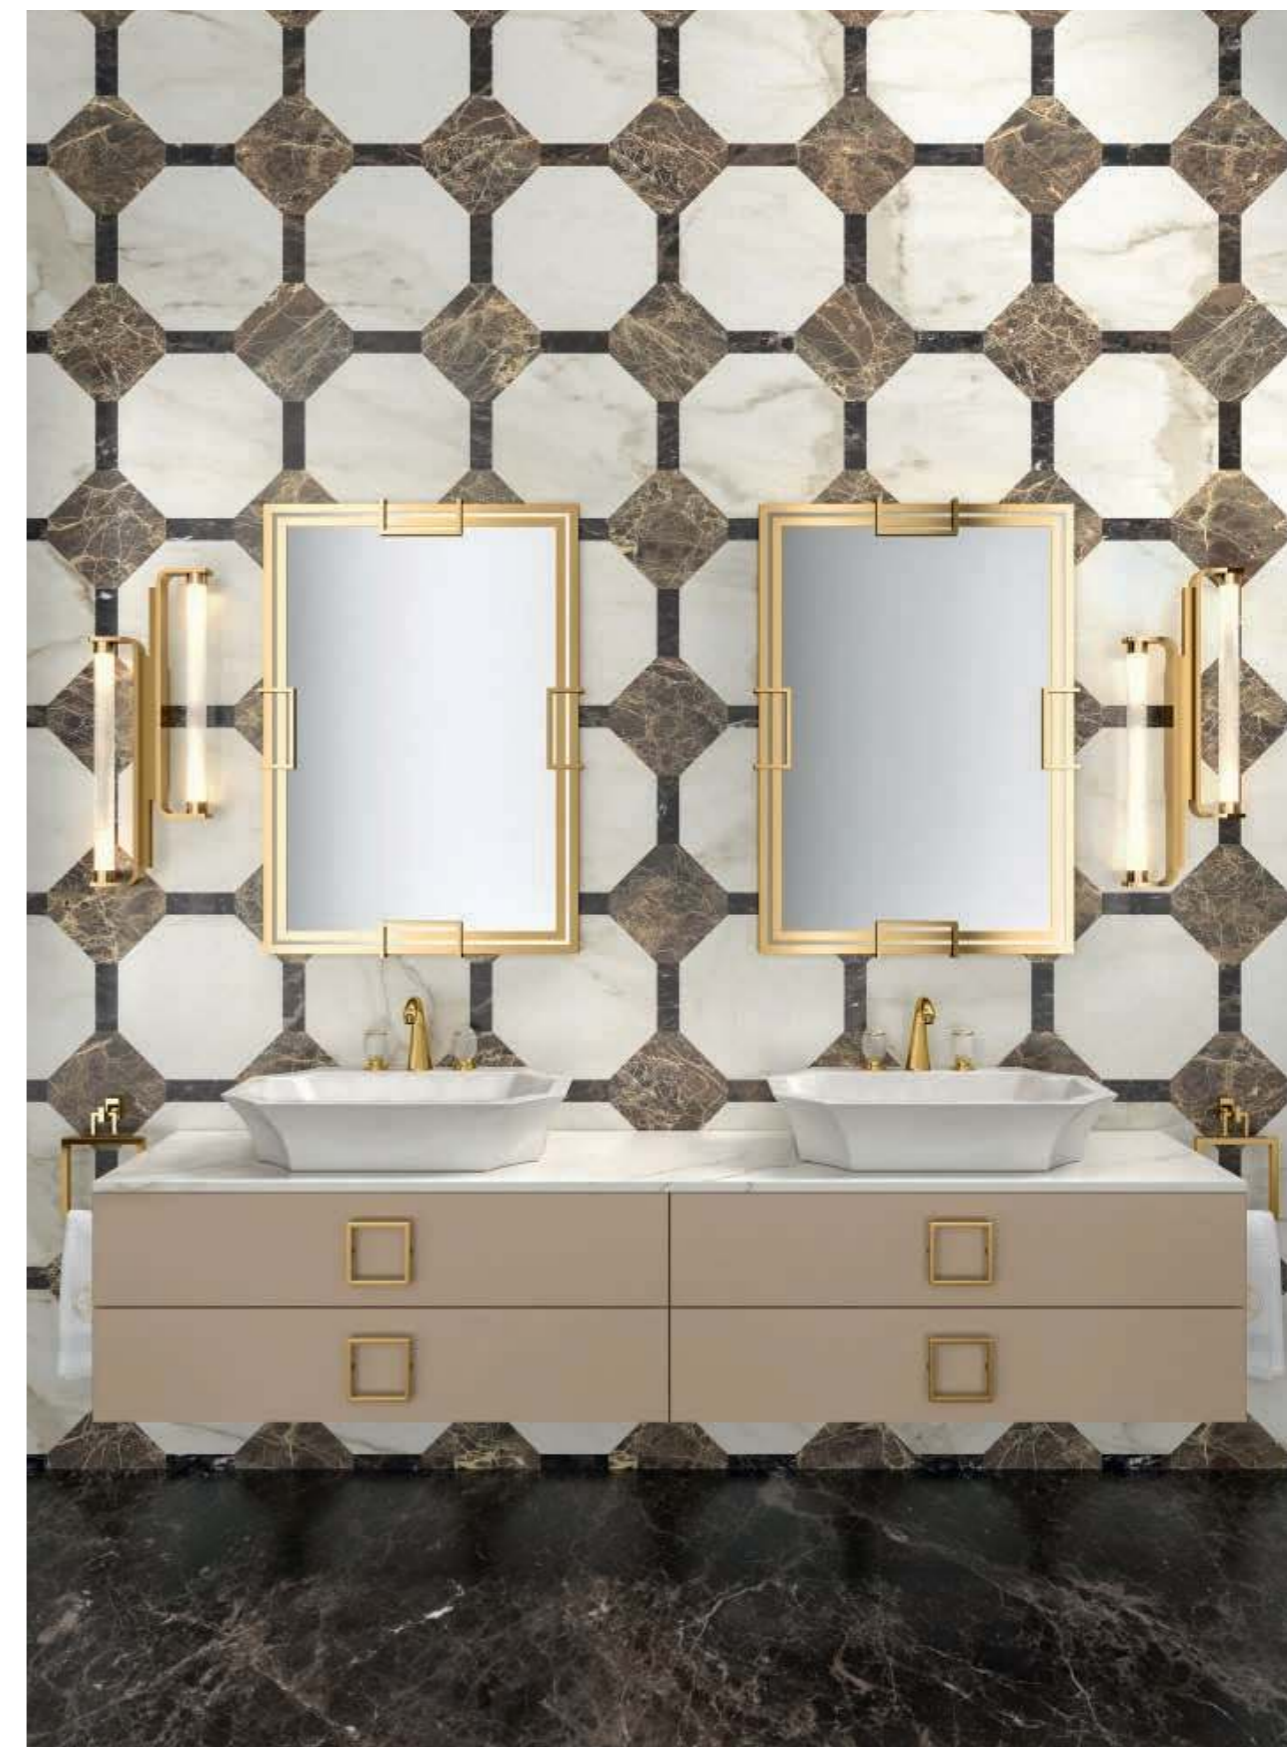

Mirror: VALENTINO, 72 x 3 x 102 cm; **Wall Lamp:** STRADIVARI, double unit;

Tap: VENICE in gold metal finish; **Accessories:** SQUARE towel holder in gold metal finish.

DAPHNE D35

L89 x W52,5 x H220 cm

Finishes: "Saffiano" decorative glass. Square handles and feet in gold metal finish.