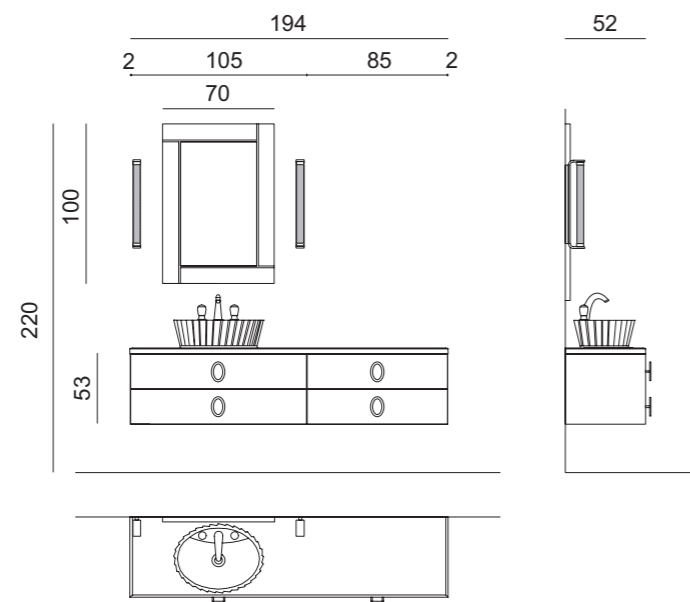

DAPHNE D30

L194 x W52,5 x H220 cm

Finishes: DP01 metallic Prosecco finish. Oval handles in gold metal finish.

Washbasin & Top: VDP1 metallic Prosecco glass top. PLISSE' countertop washbasins in white ceramic with ring in gold finish.

Mirror: LONDON, 70 x 3 x 100 cm; **Wall Lamp:** STRADIVARI, single unit; **Tap:** VENICE in gold metal finish.

DAPHNE
COLLECTION