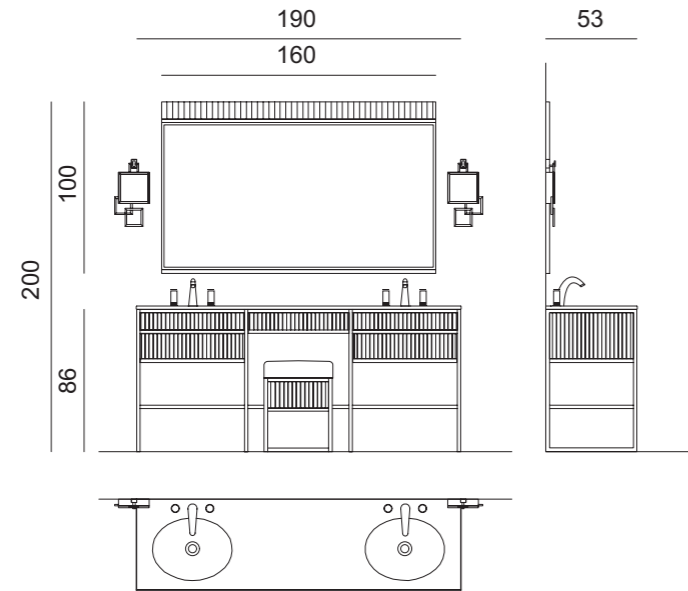

ACADEMY AC19

L190 x W53 x H200 cm

Finishes: G556 glossy Black finish with ribbed decoration and chrome metal finish.

Washbasin & Top: Nero Marquinia marble top with two undercounter washbasins in black ceramic.

Mirror: ACADEMY, 160 x 2 x 100 cm; **Wall Lamp:** VICKY in chrome metal finish; **Tap:** FORTUNY in chrome metal finish; **SQUARE Accessories:** towel holder, toothbrush holder, soap dispenser and kleenex holder; **Pouf:** 39 x 39 x 53 cm, leather (Cat.N).