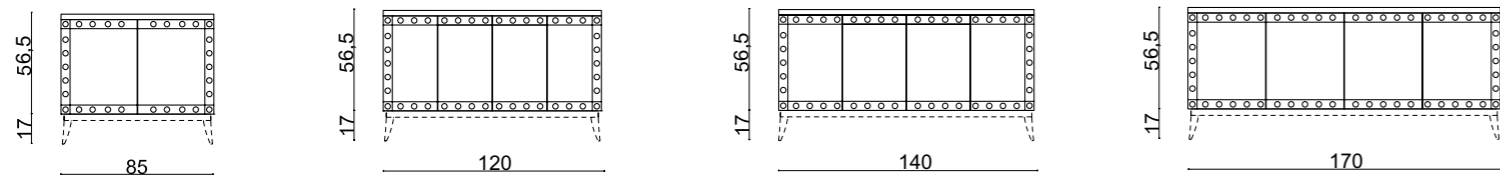

RIVOLI

TECHNICAL DATA

Frontal Versions

MIRROR FINISHES

LAQUERED FINISHES

Modularity

Rivoli "Special Edition"