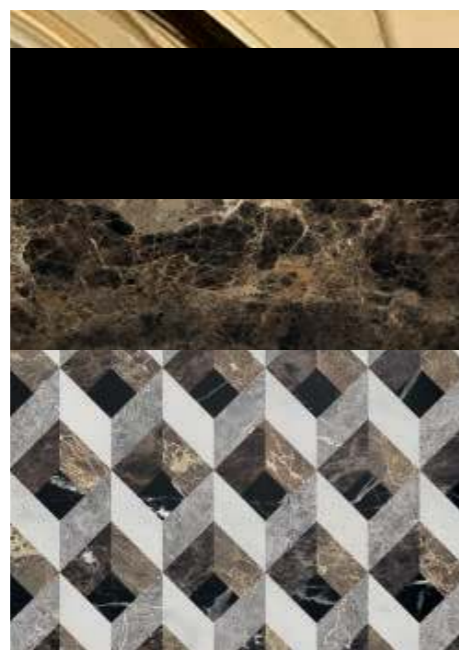

Mirror: ACADEMY, 110 x 2 x 100 cm; **Wall Lamp:** EDGE, small version; **Tap:** FORTUNY in gold metal finish;

Accessories: free-standing SQUARE towel holder in gold metal finish;

Tall Unit: 50 x 35 x 156 cm; **Towel Holder:** 50 x 39 x 84 cm.