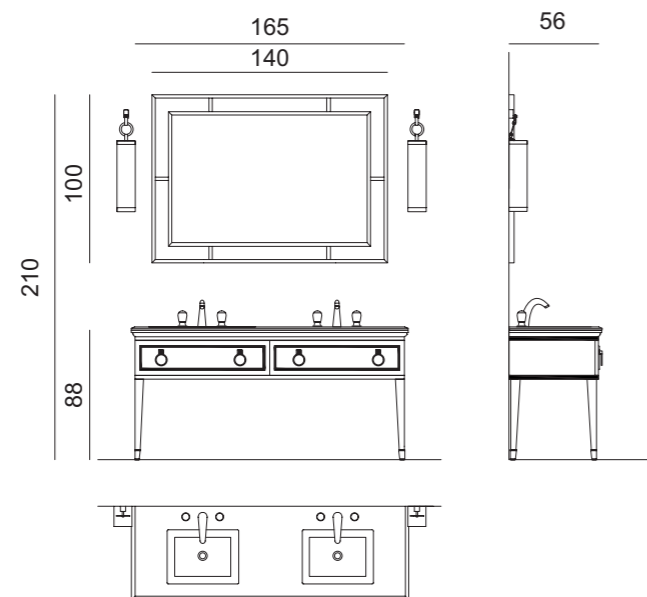

Mirror: 170 x 3 x 125 cm; **Wall Lamp:** MURANO 4 in chrome metal finish; **Tap:** VENICE in chrome metal finish; **Accessories:** wall fixed towel holder in chrome metal finish;

Tall Unit: 50 x 35 x 157 cm.

LUTETIA
COLLECTION

LUTETIA L21

L165 x W56 x H210 cm

Finishes: G556 glossy Black finish and gold metal finish.

Washbasin & Top: Nero Marquinia marble top and undercounter washbasin in black ceramic.

Mirror: CASABLANCA, 140 x 3 x 100 cm; **Wall Lamp:** MURANO 4 in gold metal finish;

Tap: VENICE in gold metal finish; **Accessories:** wall fixed towel holder in gold metal finish;

Tall Unit: 50 x 35 x 157 cm.

LUTETIA
COLLECTION

LUTETIA
COLLECTION

LUTETIA L14

L180 x W56 x H230 cm

Finishes: G9 glossy Malva finish with gold metal finish.