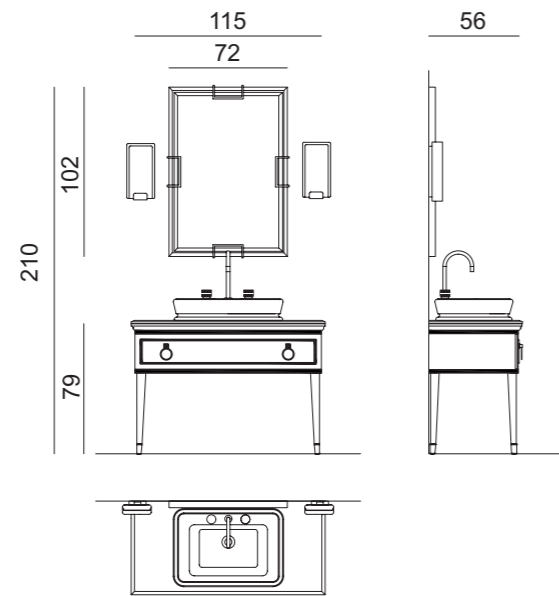

LUTETIA L28

L115 x W56 x H220 cm

Finishes: G12 glossy Mint finish and gold metal finish.

Washbasin & Top: Calacatta Oro marble top and undercounter washbasin in white ceramic.

Mirror: 70 x 3 x 110 cm; **Wall Lamp:** MURANO 3 in gold metal finish; **Tap:** CHARLOTTE in black finish and gold metal finish; **Accessories:** towel holder in gold metal finish, SQUARE toothbrush holder and SQUARE soap dispenser.

LUTETIA
COLLECTION

LUTETIA L29

L115 x W56 x H210 cm

Finishes: G204 glossy Prugna finish and gold metal finish.

Washbasin & Top: Calacatta Oro marble top and countertop washbasin in white resin.

Mirror: VALENTINO, 72 x 3 x 102 cm; **Wall Lamp:** CLEO in gold metal finish; **Tap:** CHARLOTTE in transparent finish and gold metal finish; **Accessories:** towel holder in gold metal finish.

LUTETIA L30

L93 x W56 x H210 cm

Finishes: DG02 metallic Dark Grey finish and chrome metal finish.

Washbasin & Top: Nero Marquinia marble top and undercounter washbasin in black ceramic.

Mirror: CASABLANCA DELUXE, 70 x 3 x 100 cm; **Wall Lamp:** MURANO 4 in chrome metal finish;