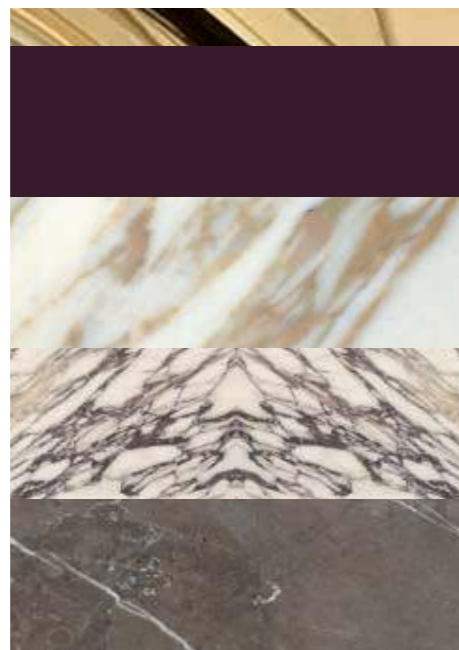

LUTETIA
COLLECTION

LUTETIA L29

L115 x W56 x H210 cm

Finishes: G204 glossy Prugna finish and gold metal finish.

Washbasin & Top: Calacatta Oro marble top and countertop washbasin in white resin.

Mirror: VALENTINO, 72 x 3 x 102 cm; **Wall Lamp:** CLEO in gold metal finish; **Tap:** CHARLOTTE in transparent finish and gold metal finish; **Accessories:** towel holder in gold metal finish.