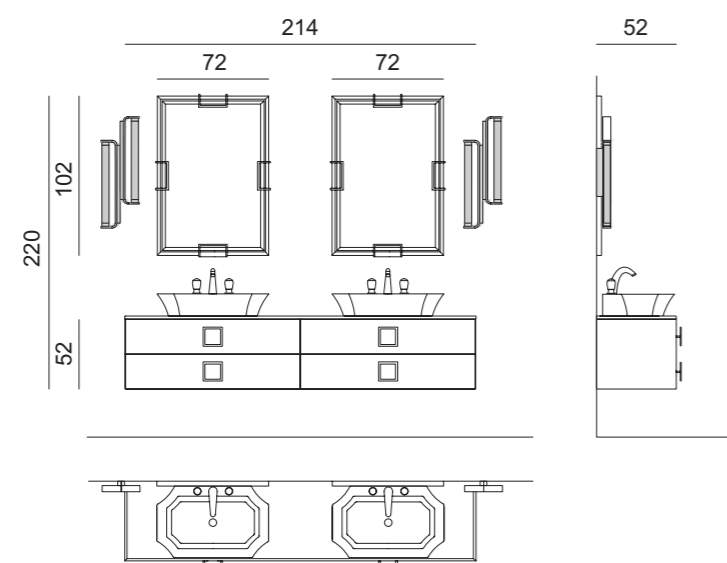

Mirror: VALENTINO, 72 x 3 x 102 cm; **Wall Lamp:** STRADIVARI, double unit;

Tap: VENICE in gold metal finish; **Accessories:** SQUARE towel holder in gold metal finish.

DAPHNE D35

L89 x W52,5 x H220 cm

Finishes: "Saffiano" decorative glass. Square handles and feet in gold metal finish.