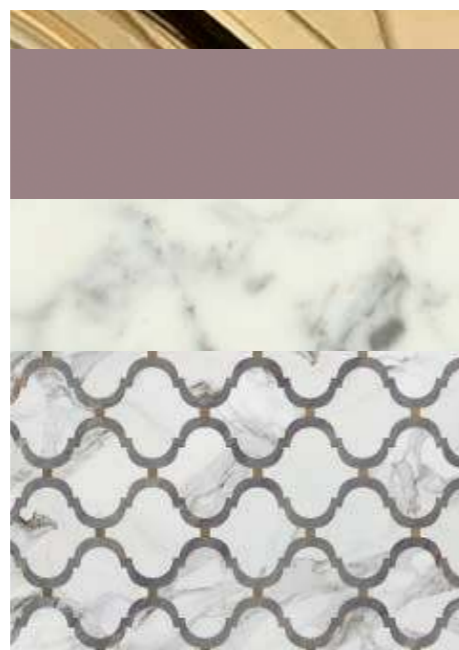

LUTETIA L14

L180 x W56 x H230 cm

Finishes: G9 glossy Malva finish with gold metal finish.

Washbasin & Top: Bianco Statuario marble top and countertop washbasin in white resin.

Mirror: 170 x 3 x 125 cm; **Wall Lamp:** MURANO 4 in gold metal finish; **Tap:** FORTUNY in gold metal finish; **Accessories:** wall fixed towel holder in gold metal finish; **Towel Holder:** 65 x 34 x 65 cm, with compartment. **Bathtub:** AURELIE, 185 x 85 x 66 cm.