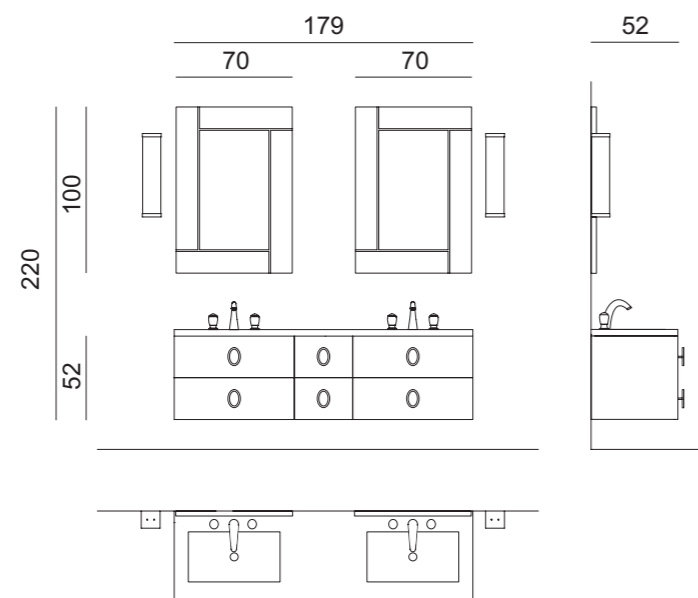

Mirror: LONDON, 70 x 2 x 100 cm; **Wall Lamp:** MURANO 2 in gold metal finish; **Tap:** VENICE in gold metal finish; **Tall Unit:** 35 x 35 x 166 cm; **Accessories:** SQUARE towel holder in gold metal finish.