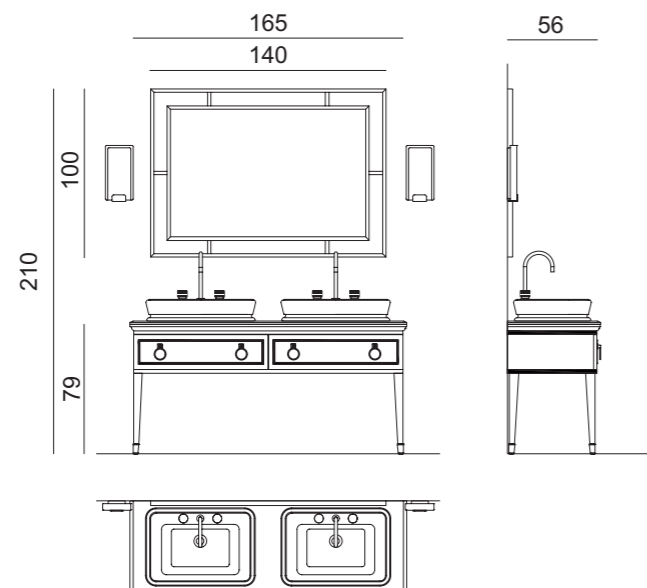

LUTETIA L26

L165 x W56 x H210 cm

Finishes: DJ01 metallic Gianduia finish and gold metal finish.

Washbasin & Top: Calacatta Oro marble top with two countertop washbasins in white resin.

Mirror: CASABLANCA DELUXE, 140 x 3 x 100 cm; **Wall Lamp:** CLEO in gold metal finish; **Tap:** CHARLOTTE in transparent finish and gold metal finish; **Accessories:** towel holder in gold metal finish.

LUTETIA
COLLECTION