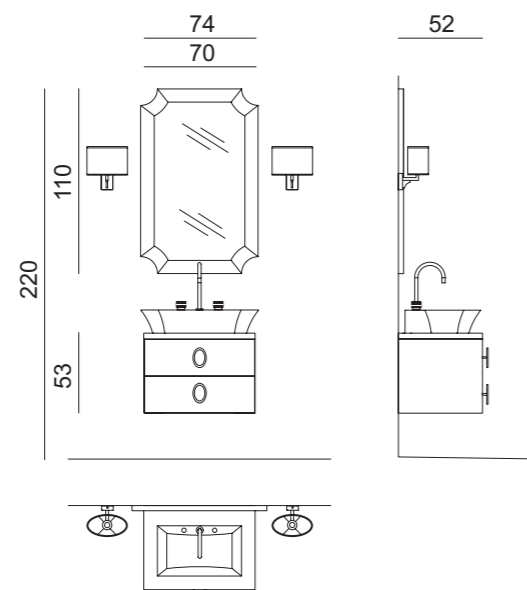

DAPHNE D36

L74 x W52,5 x H220 cm

Finishes: DB01 metallic Bronze finish. Oval handles in gold metal finish.

Washbasin & Top: VDB1 metallic Bronze glass top and countertop washbasins in white resin.

Mirror: NARCISO, 70 x 4 x 110 cm; **Wall Lamp:** NELLY in gold metal finish; **Tap:** CHARLOTTE in amber finish and gold metal finish; **Accessories:** SQUARE towel holder in gold metal finish.