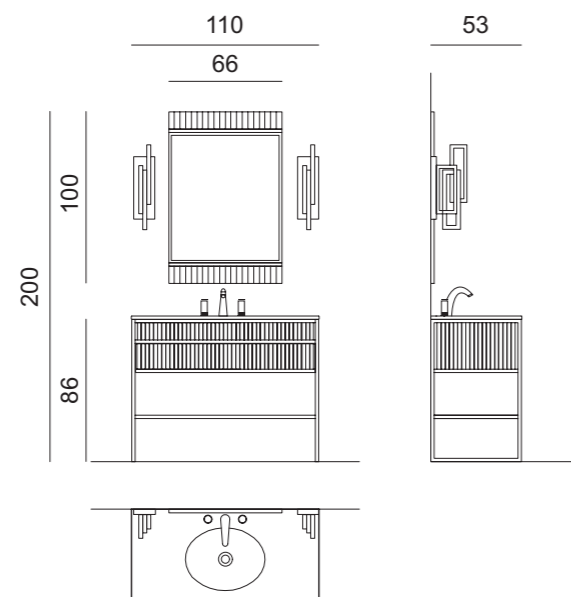

Mirror: ACADEMY, 160 x 2 x 100 cm; **Wall Lamp:** VICKY in gold metal finish; **Tap:** VENICE in gold metal finish; **Accessories:** SQUARE towel holder in gold metal finish; **Tall Unit:** 50 x 35 x 156 cm;

Mirror: ACADEMY, 160 x 2 x 100 cm; **Wall Lamp:** MURANO 1 in chrome metal finish;

Tap: VENICE in chrome metal finish; **Accessories:** SQUARE towel holder in chrome metal finish;

Tall Unit: 50 x 35 x 156 cm; **Bathtub:** ACADEMY, 185 x 85 x 66 cm.

Mirror: ACADEMY, 110 x 2 x 100 cm; **Wall Lamp:** EDGE, small version; **Tap:** FORTUNY in gold metal finish;

Accessories: free-standing SQUARE towel holder in gold metal finish;

Tall Unit: 50 x 35 x 156 cm; **Towel Holder:** 50 x 39 x 84 cm.