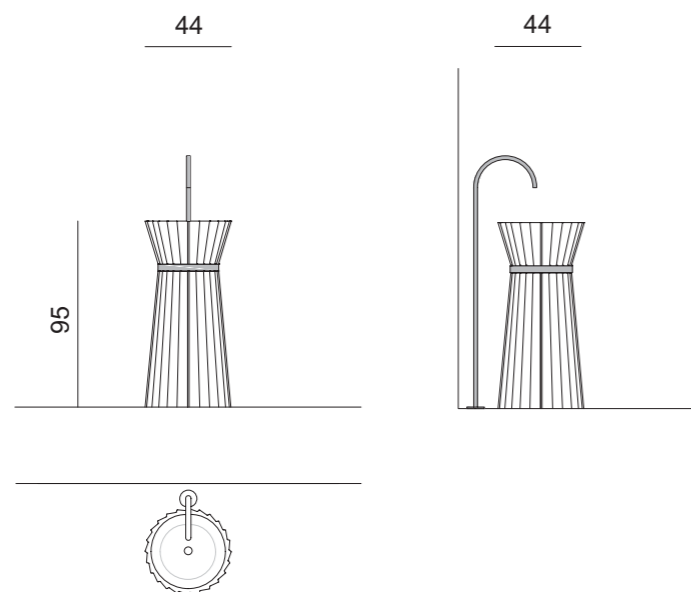

PLISSE' PL1

Ø44 x H95 cm

Free-standing Washbasin Version

Finishes: White ceramic with ring in gold finish.

Suspended Lamp: STRADIVARI, triple unit version; **Tap:** DRESSCODE in gold metal finish;

Accessories: SQUARE towel holder in gold metal finish.