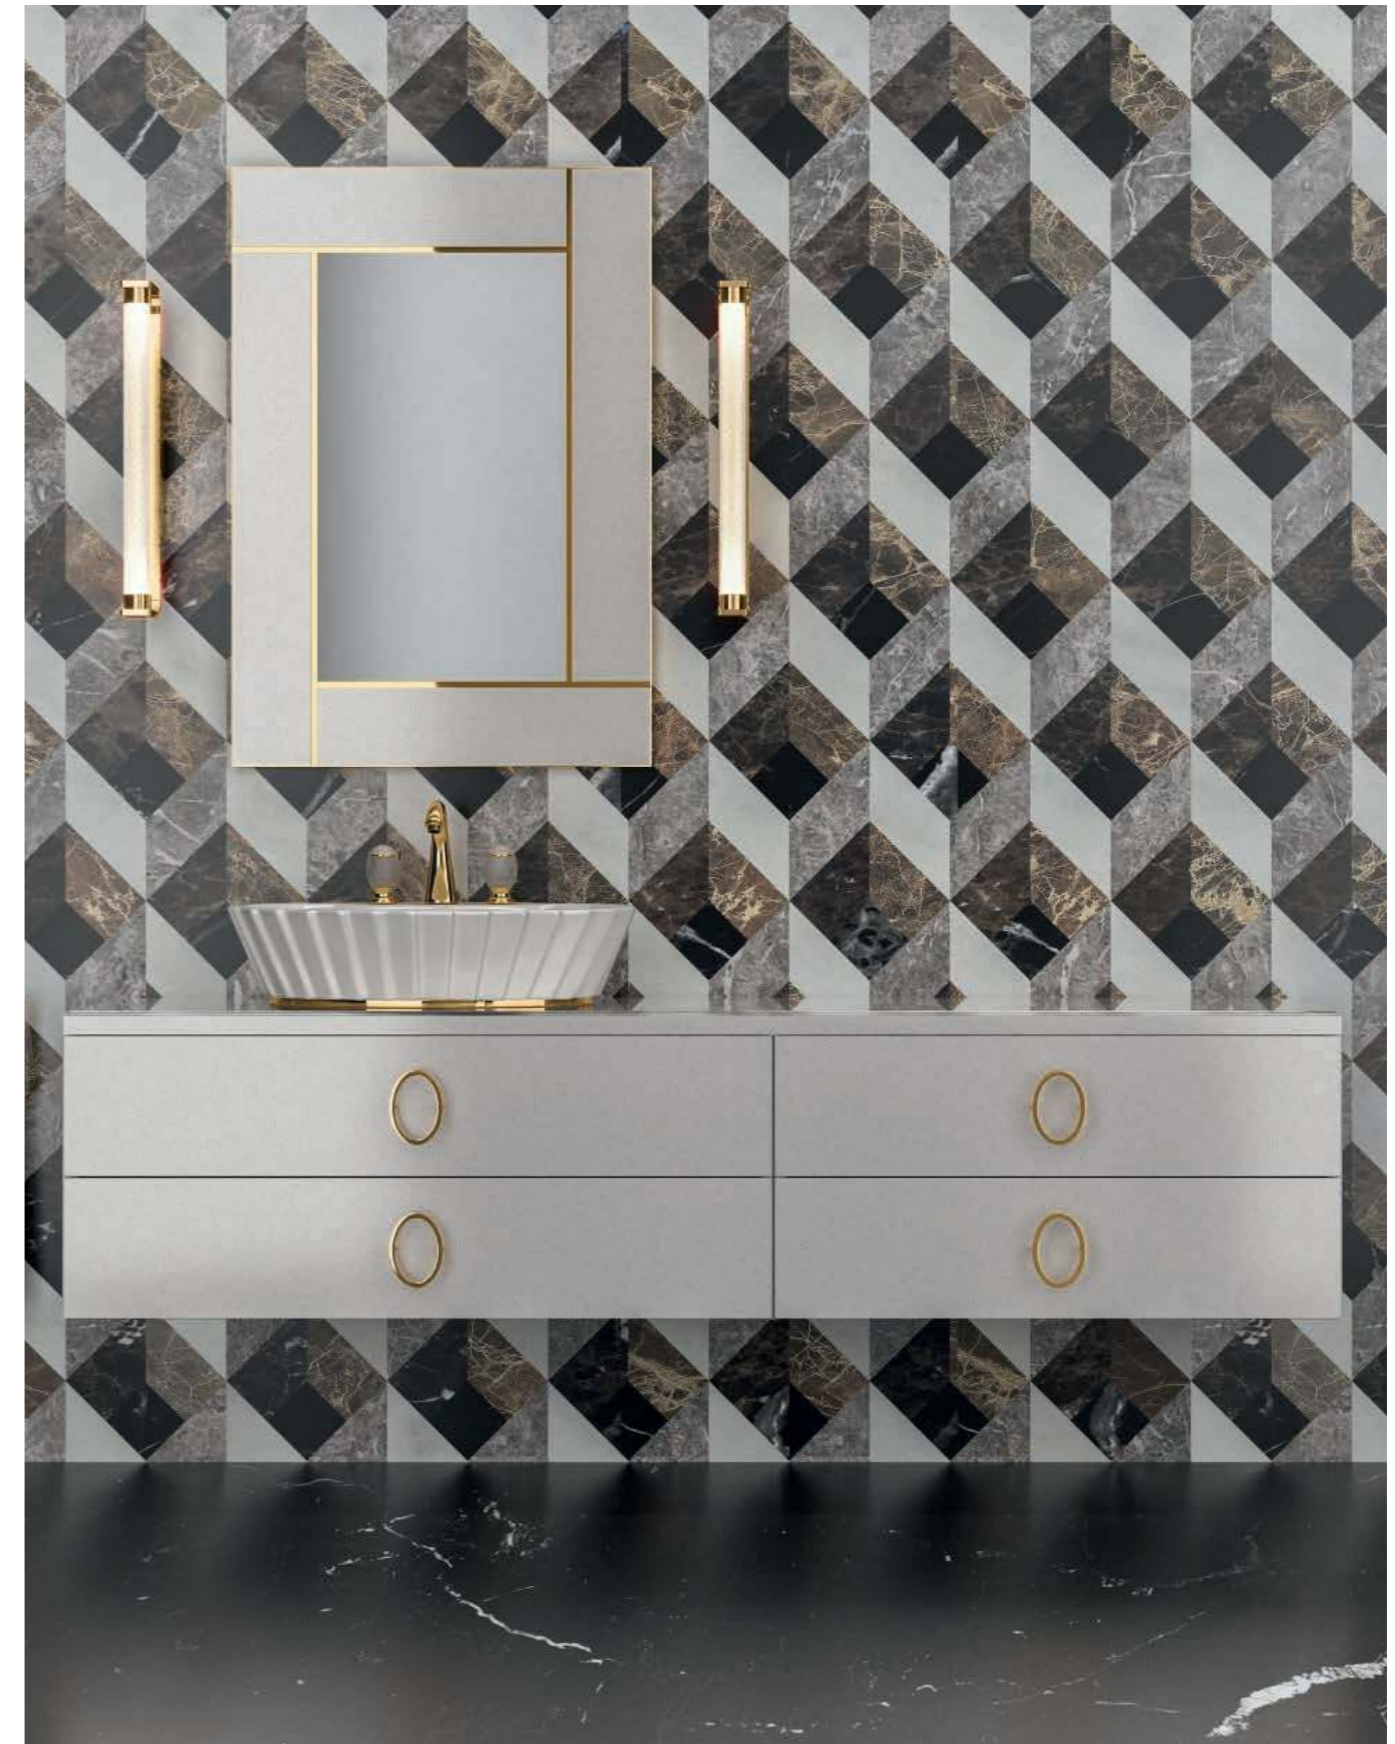

DAPHNE D30

L194 x W52,5 x H220 cm

Finishes: DP01 metallic Prosecco finish. Oval handles in gold metal finish.

Washbasin & Top: VDP1 metallic Prosecco glass top. PLISSE' countertop washbasins in white ceramic with ring in gold finish.

Mirror: LONDON, 70 x 3 x 100 cm; **Wall Lamp:** STRADIVARI, single unit; **Tap:** VENICE in gold metal finish.

DAPHNE
COLLECTION