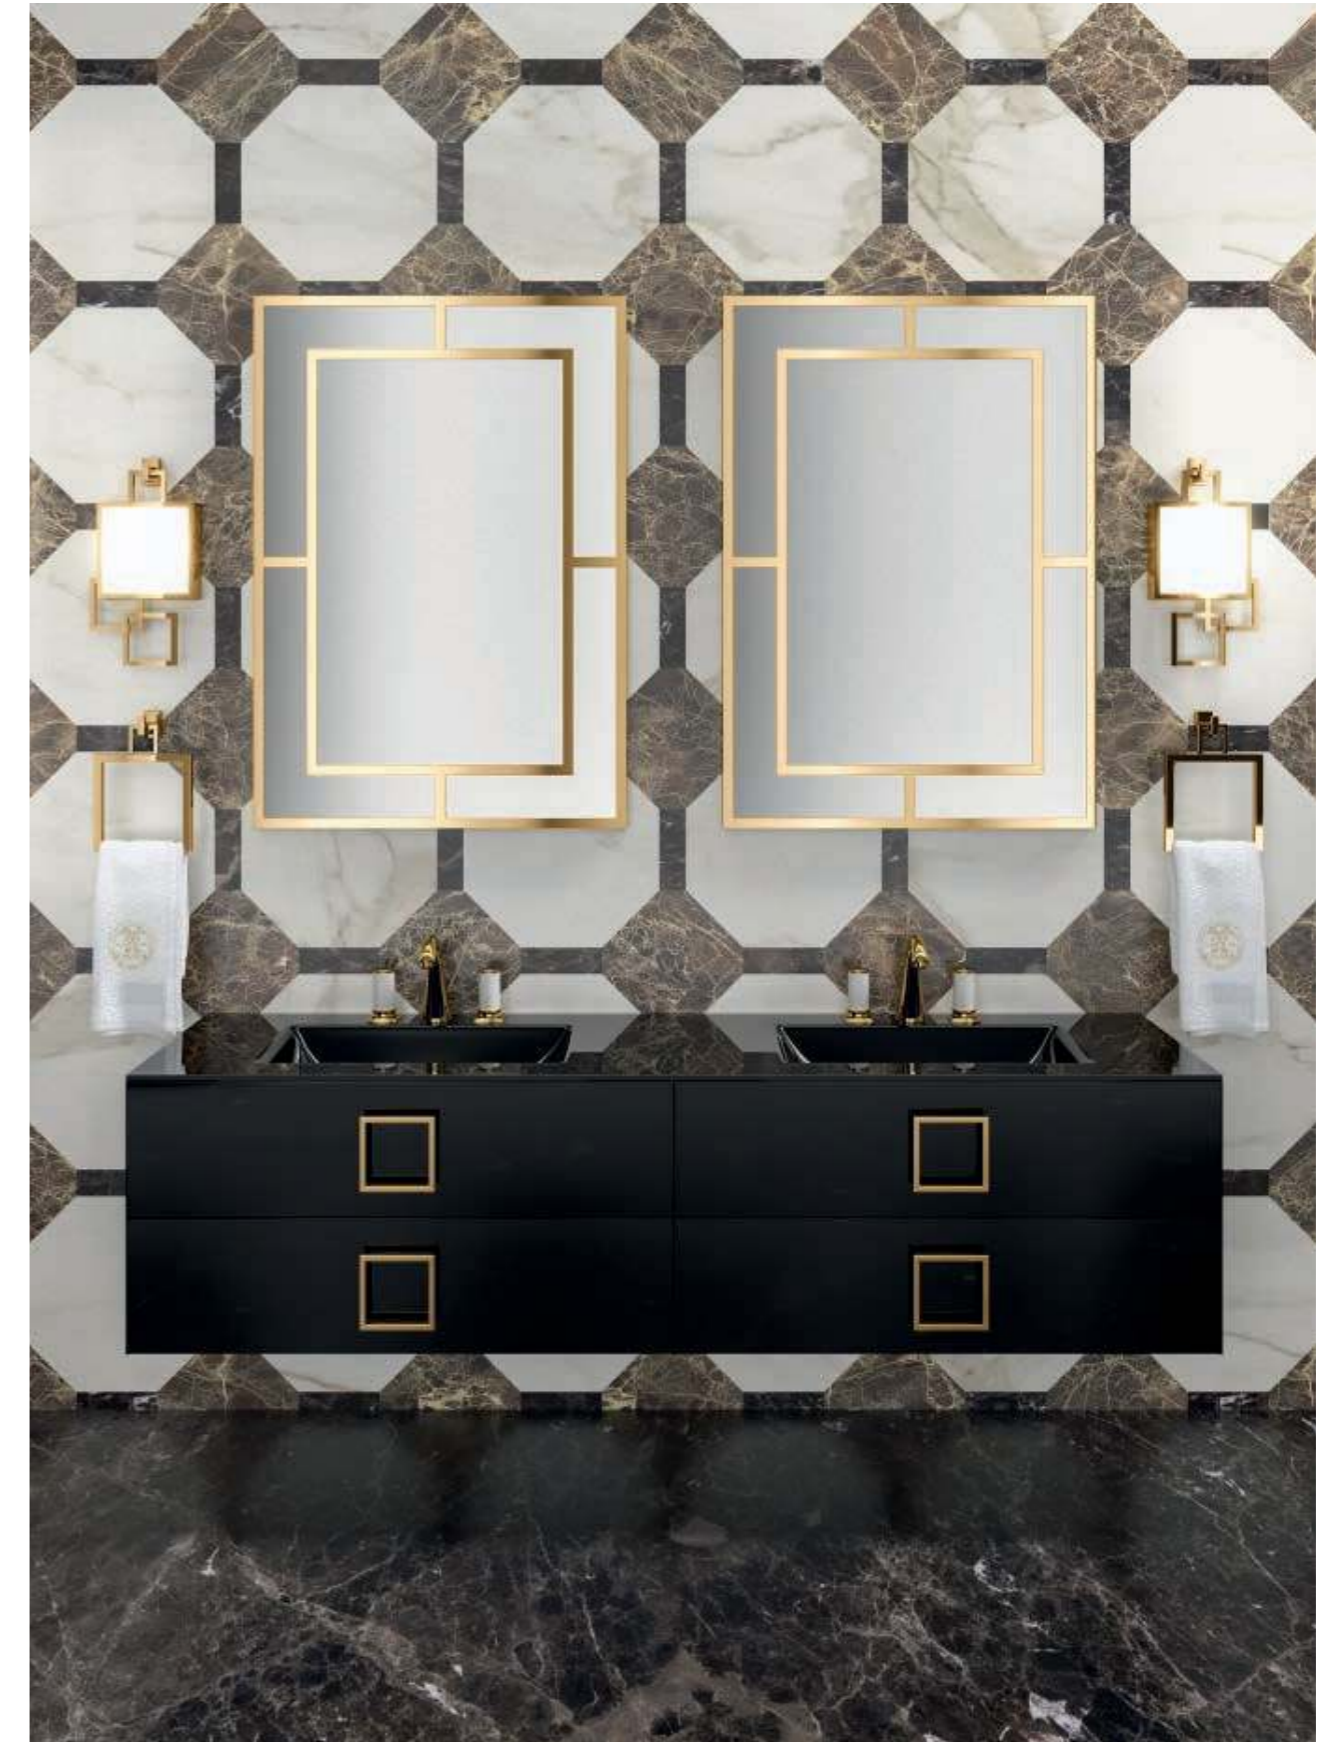

DAPHNE D31

L174 x W52,5 x H220 cm

Finishes: G556 glossy Black finish. Square handles in gold metal finish.

Washbasin & Top: Integrated glass top in glossy 100 Nero finish.

Mirror: CASABLANCA, 70 x 3 x 100 cm; **Wall Lamp:** VICKY in gold metal finish;

Tap: FORTUNY in gold metal finish; **Accessories:** SQUARE towel holder in gold metal finish.