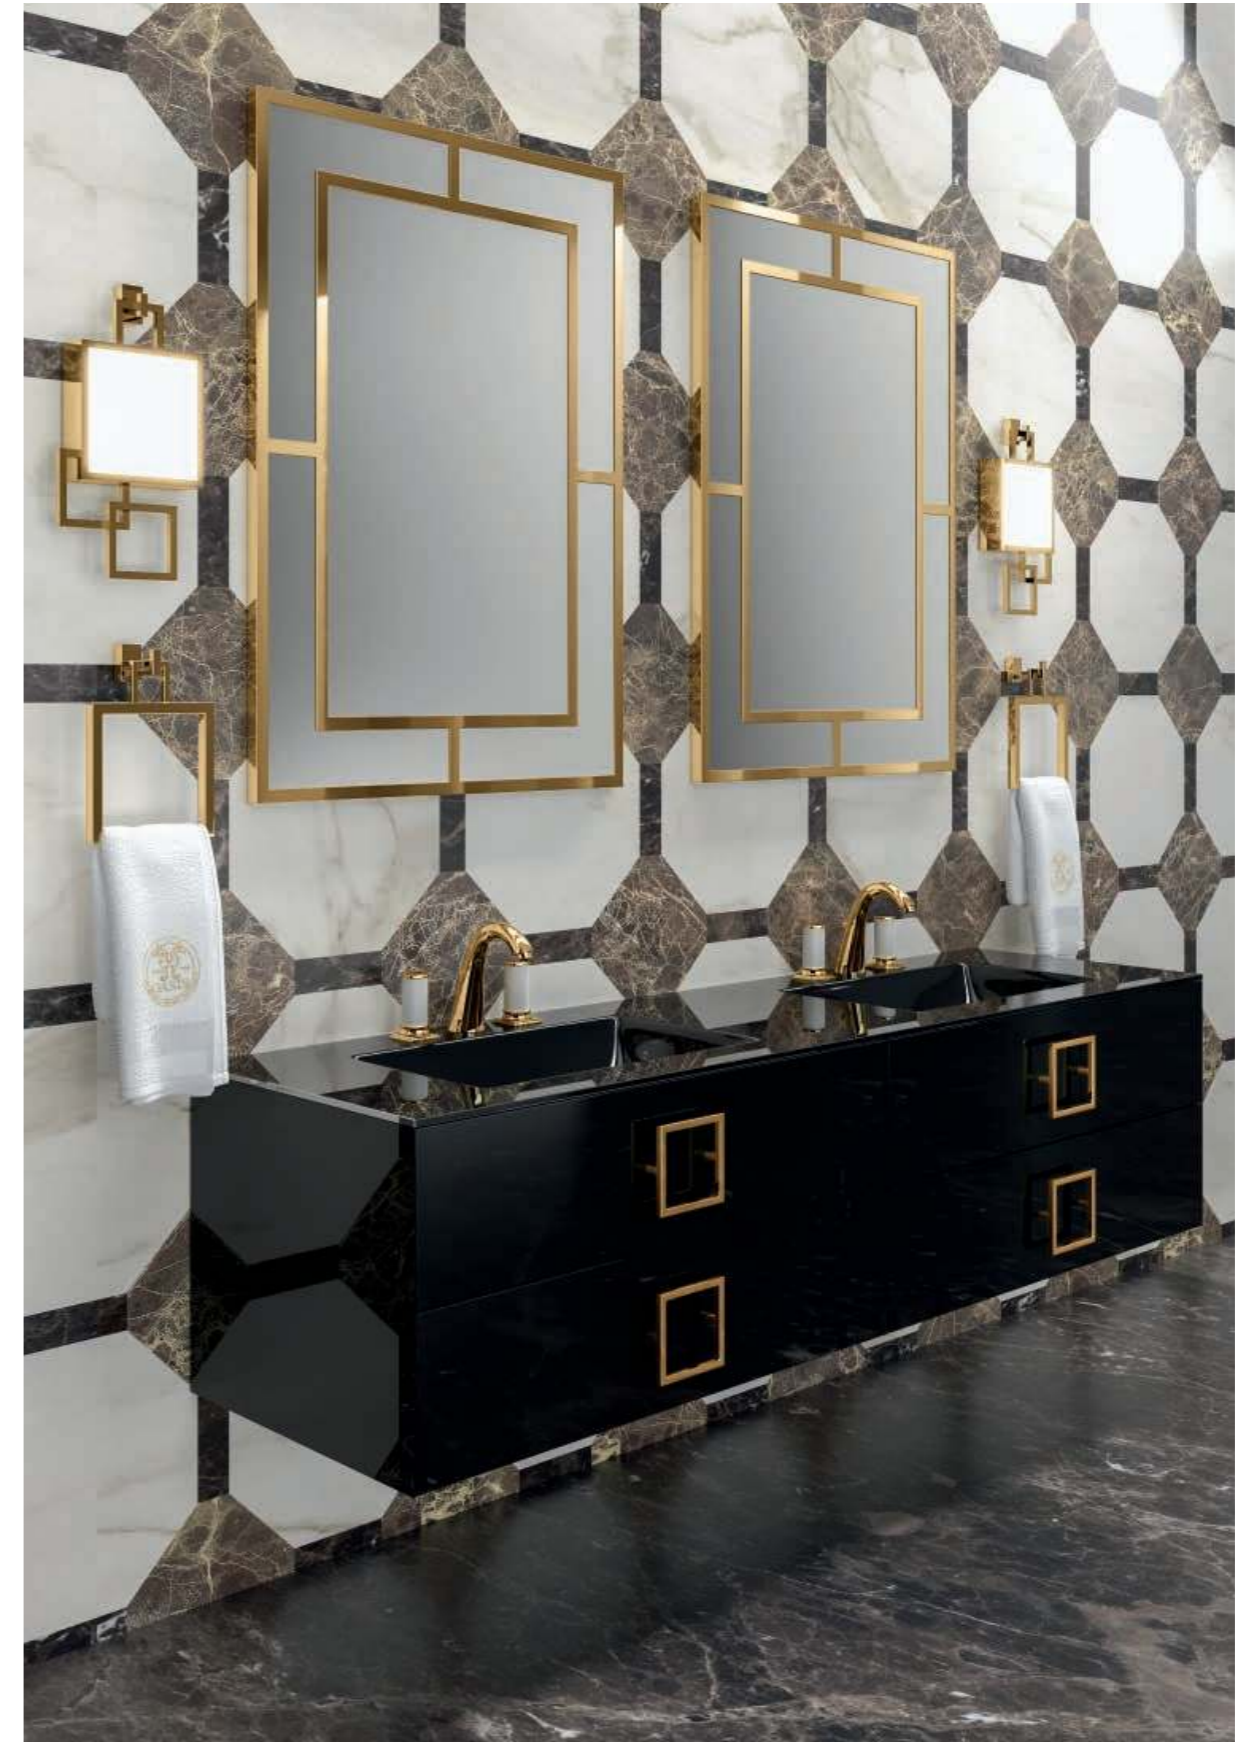

Mirror: CASABLANCA, 70 x 3 x 100 cm; **Wall Lamp:** STRADIVARI, double unit; **Tap:** CHARLOTTE in amber finish and gold metal finish; **SQUARE Accessories:** towel holder, toothbrush holder, soap dispenser and kleenex holder.

DAPHNE D31

L174 x W52,5 x H220 cm

Finishes: G556 glossy Black finish. Square handles in gold metal finish.

Washbasin & Top: Integrated glass top in glossy 100 Nero finish.

Mirror: CASABLANCA, 70 x 3 x 100 cm; **Wall Lamp:** VICKY in gold metal finish;

Tap: FORTUNY in gold metal finish; **Accessories:** SQUARE towel holder in gold metal finish.

DAPHNE D33

L124 x W52,5 x H220 cm

Finishes: smoke mirror. Square handles in chrome metal finish.

Washbasin & Top: smoke mirror top. PLISSE' countertop washbasins in white ceramic with ring in chrome finish.