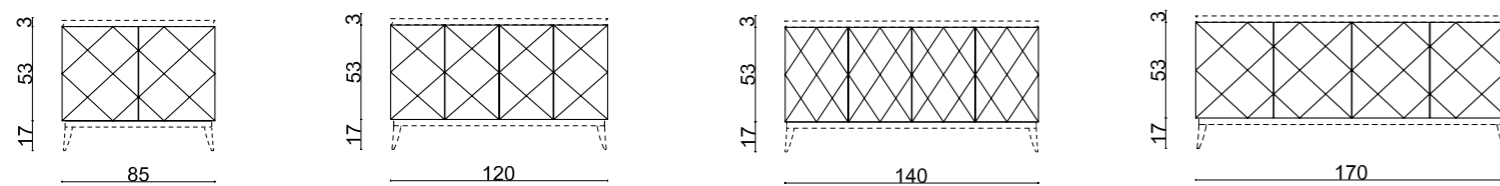

RIVOLI

TECHNICAL DATA

Frontal Versions

MIRROR FINISHES

LAQUERED FINISHES

Modularity

Rivoli "Special Edition"

Rivoli

Marble Tops

Countertop Washbasins