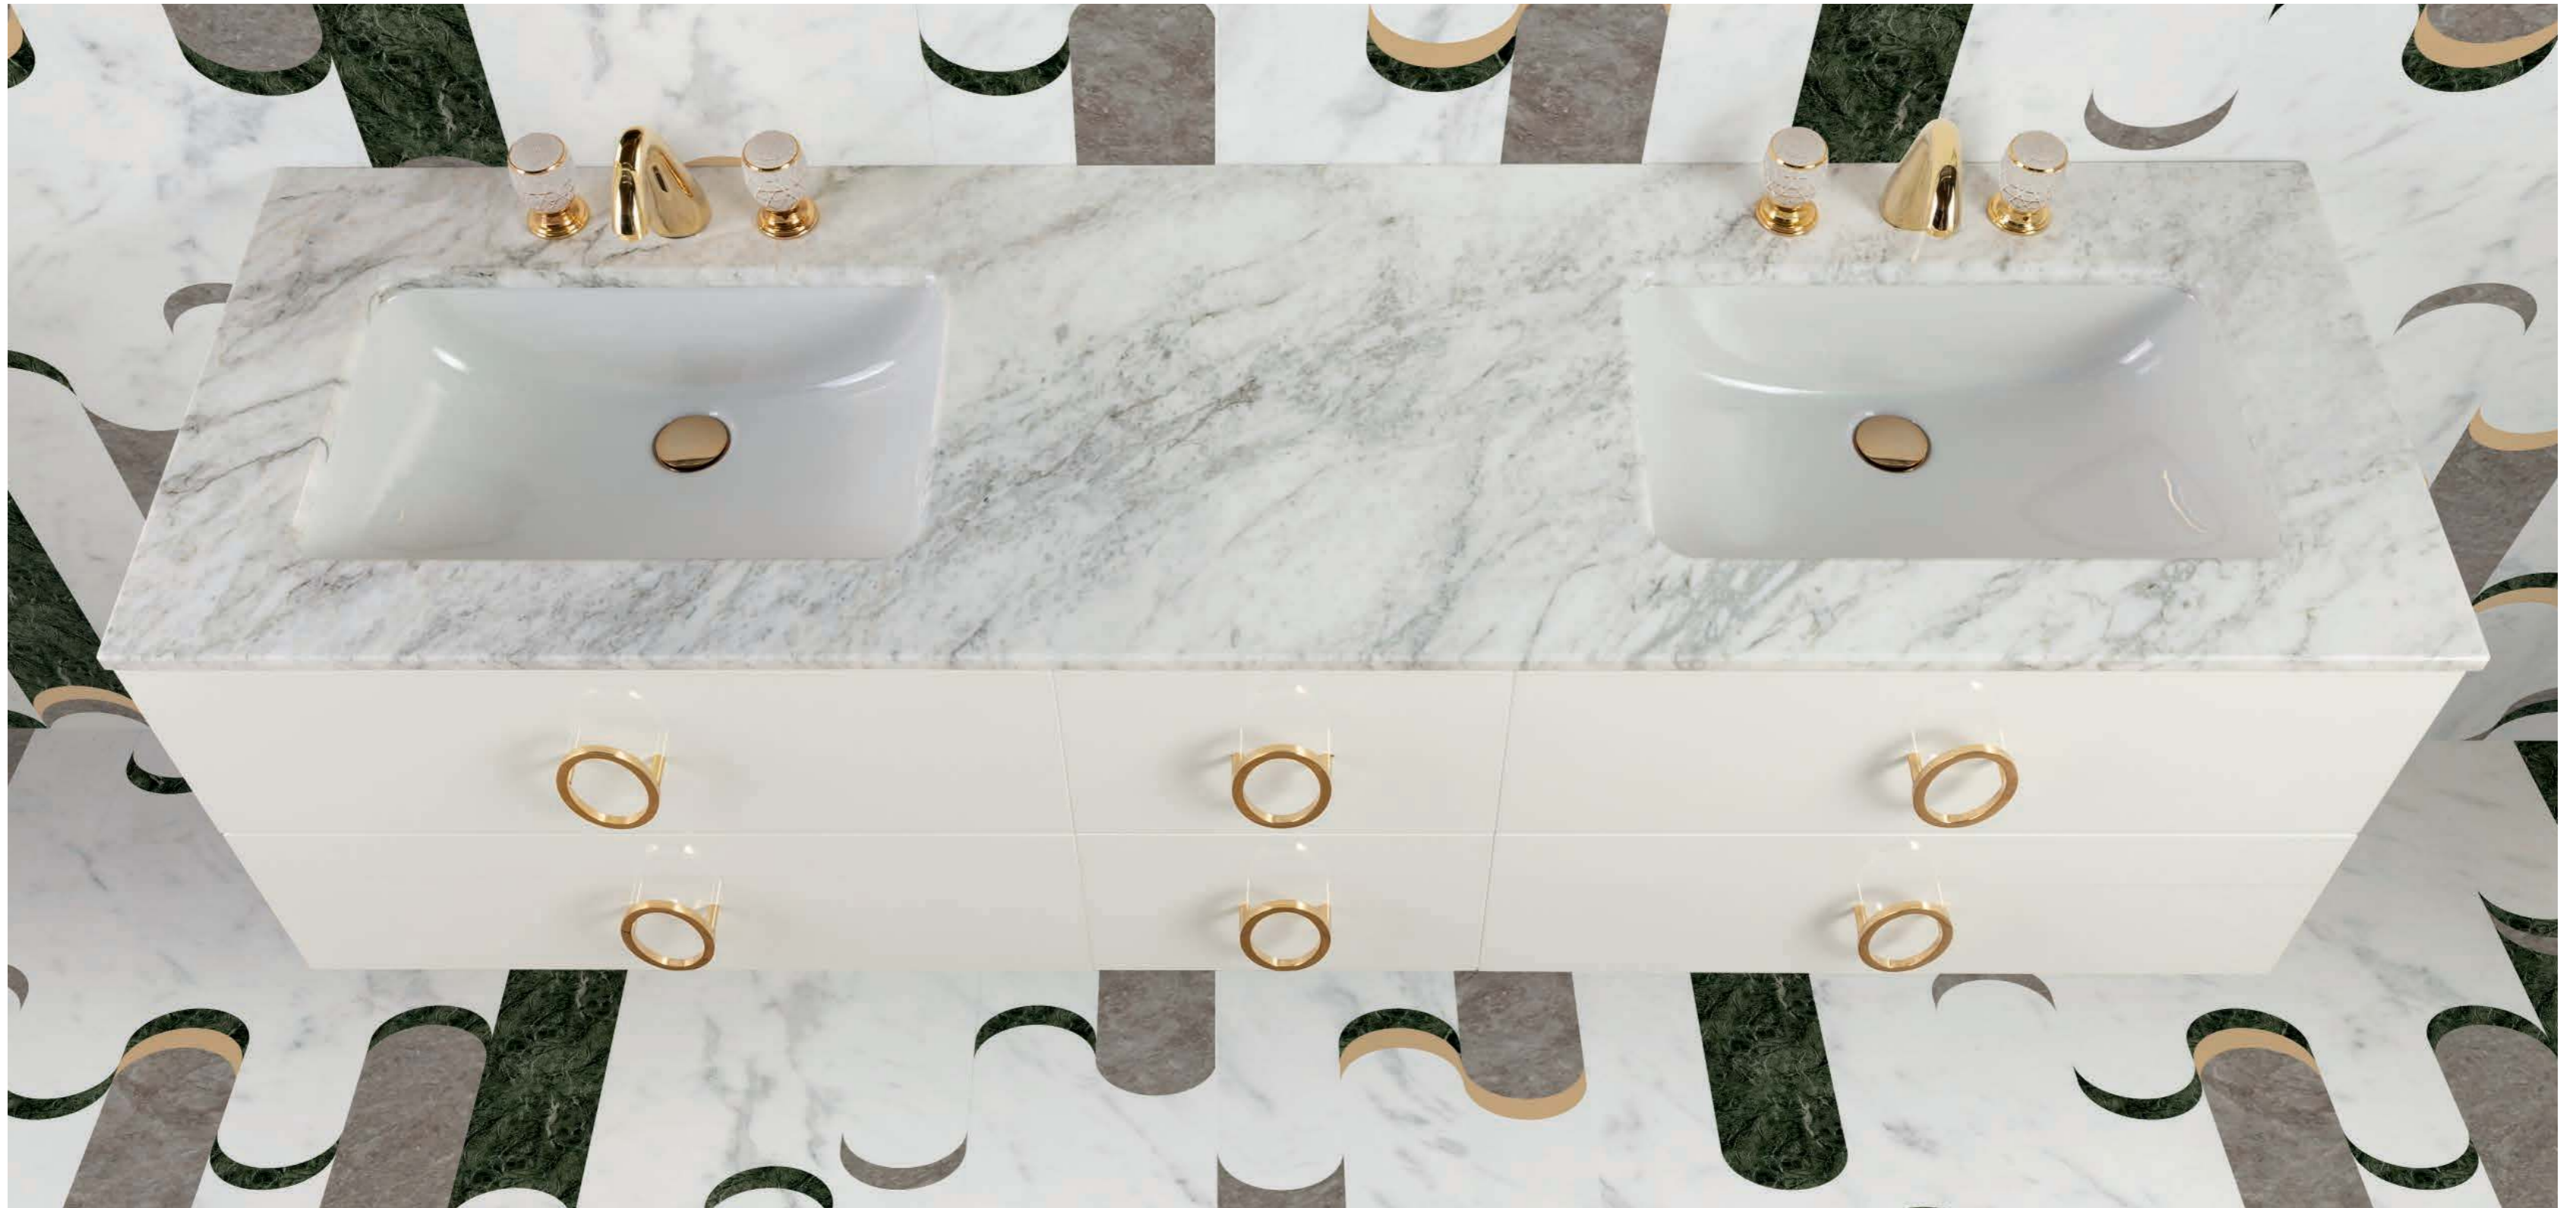

DAPHNE
COLLECTION