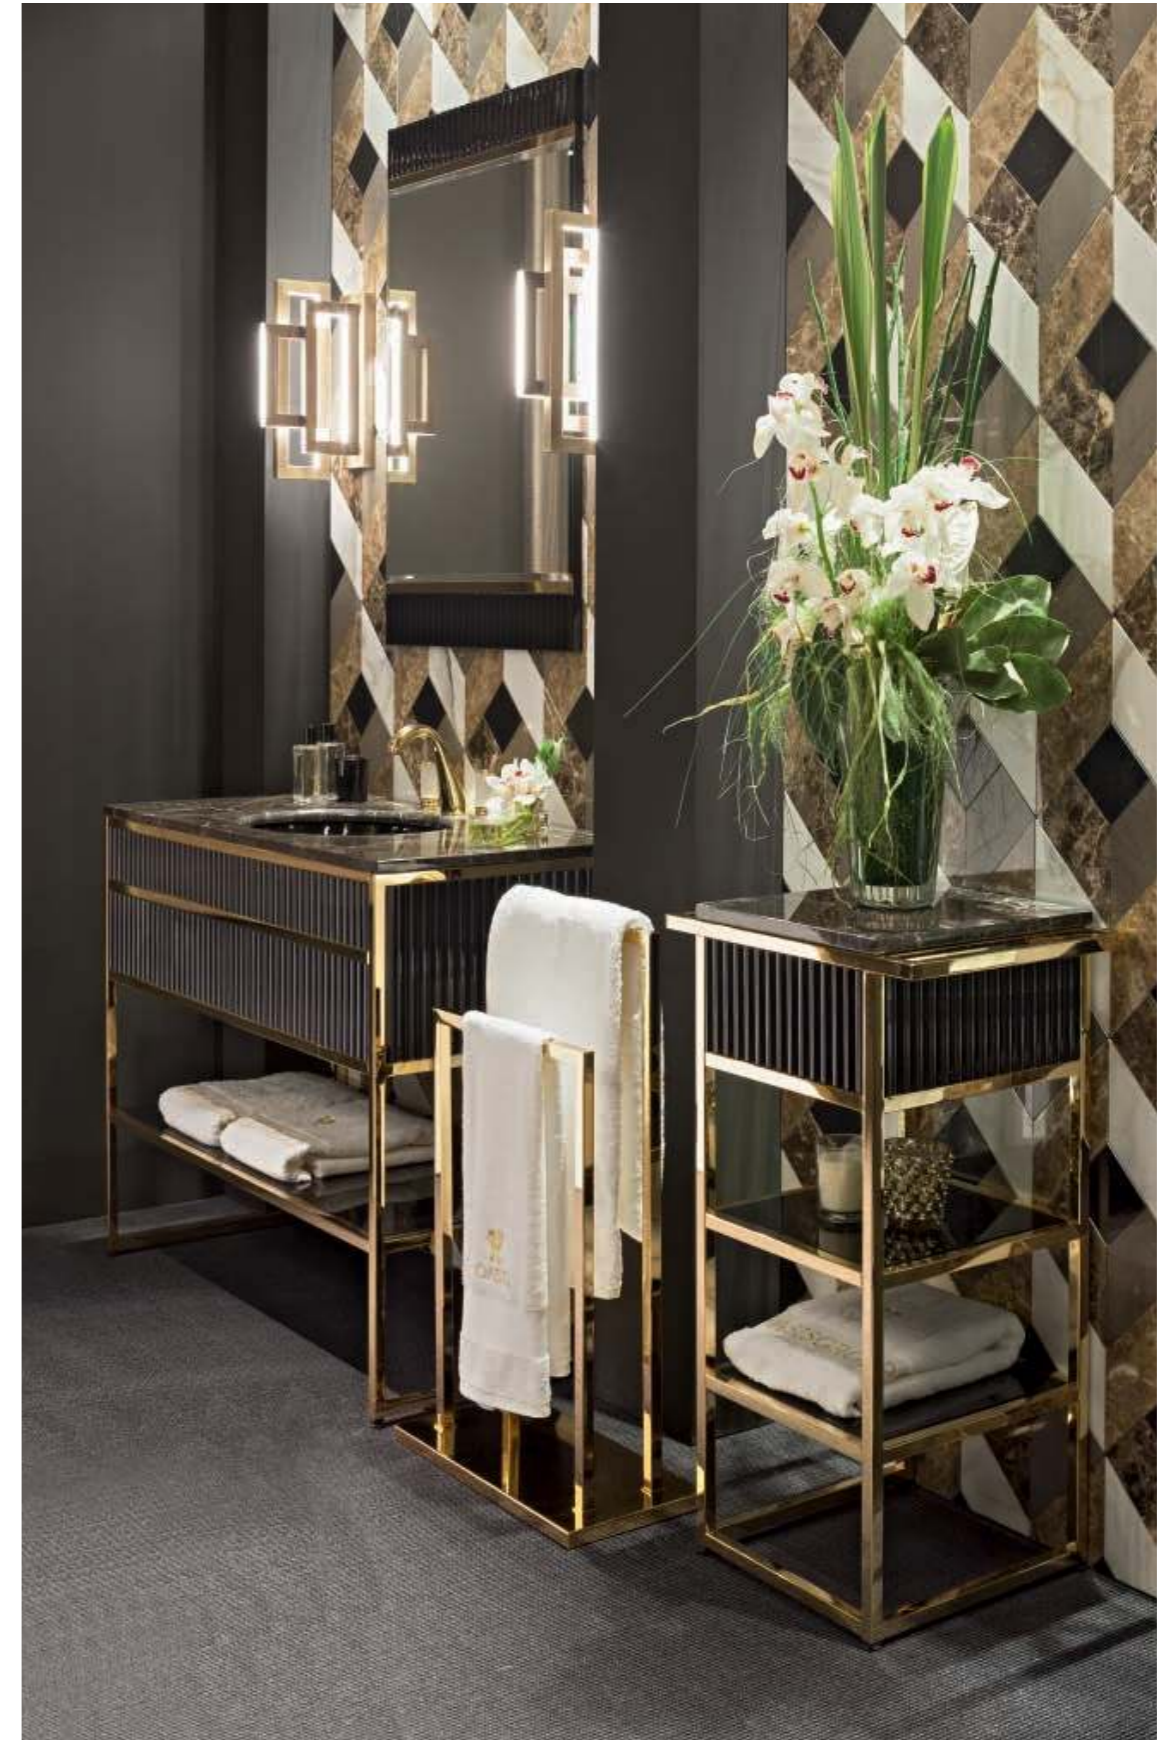

Mirror: ACADEMY, 110 x 2 x 100 cm; **Wall Lamp:** EDGE, small version; **Tap:** FORTUNY in gold metal finish;

Accessories: free-standing SQUARE towel holder in gold metal finish;

Tall Unit: 50 x 35 x 156 cm; **Towel Holder:** 50 x 39 x 84 cm.