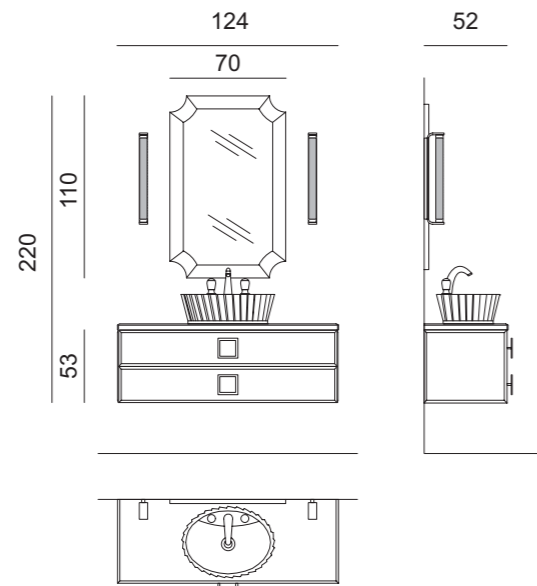

Mirror: NARCISO, 70 x 4 x 110 cm; **Wall Lamp:** STRADIVARI, single unit; **Tap:** VENICE in chrome metal finish;
SQUARE Accessories: towel holder, toothbrush holder, soap dispenser and mirror.

DAPHNE D30