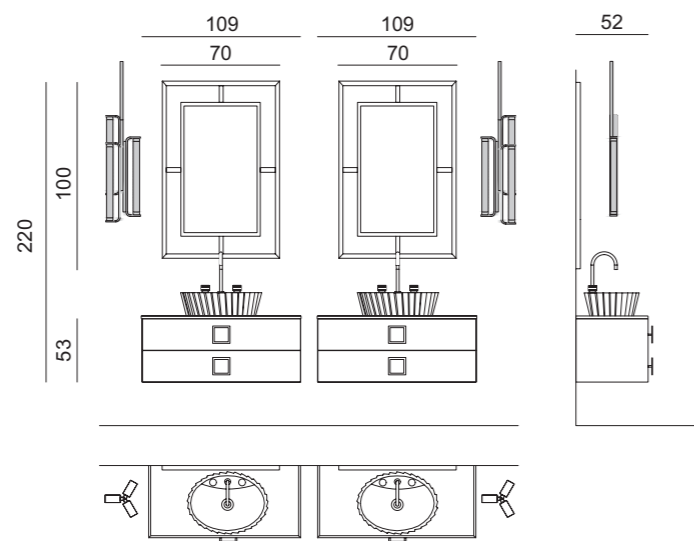

DAPHNE D27

L109 + L109 x W52,5 x H220 cm

Finishes: G153 glossy Antracite finish. Square handles in chrome metal finish.

Washbasin & Top: 045 glossy Antrax glass top; PLISSE' countertop washbasin in white ceramic with ring in chrome finish.

Mirror: CASABLANCA, 70 x 3 x 100 cm; **Suspended Lamp:** STRADIVARI, triple unit version; **Tap:** CHARLOTTE in transparent finish and chrome metal finish; **Accessories:** SQUARE towel holder in chrome metal finish.