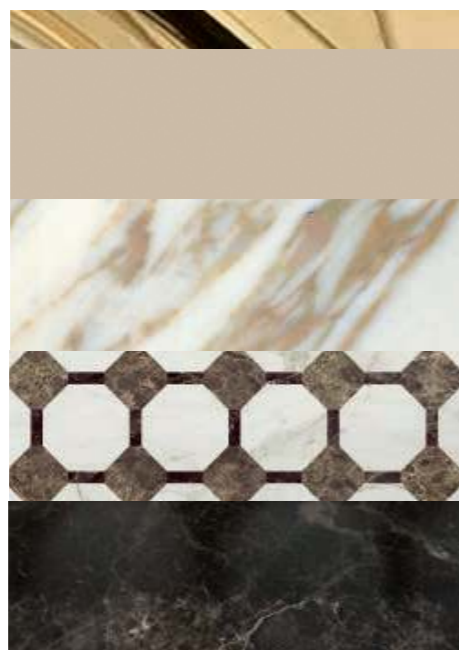

DAPHNE D29

L214 x W52,5 x H220 cm

Finishes: G164 glossy Lino finish. Square handles in gold metal finish.

Washbasin & Top: Calacatta Oro marble top and countertop washbasin in white resin.

Mirror: VALENTINO, 72 x 3 x 102 cm; **Wall Lamp:** STRADIVARI, double unit;

Tap: VENICE in gold metal finish; **Accessories:** SQUARE towel holder in gold metal finish.