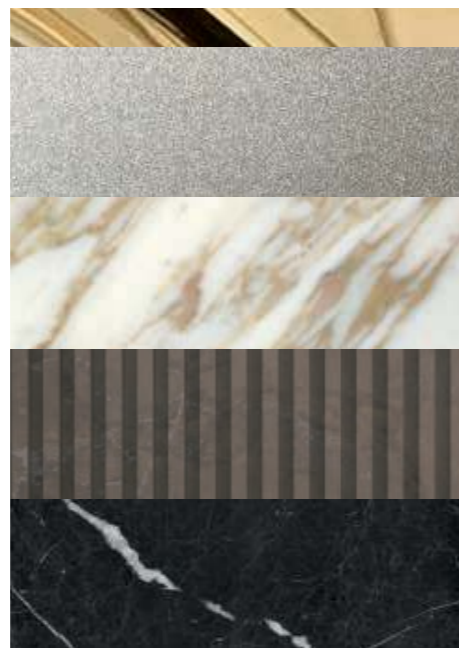

LUTETIA L22

L180 x W56 x H230 cm

Finishes: DP01 metallic Prosecco finish and gold metal finish.

Washbasin & Top: Calacatta Oro marble top and undercounter washbasin in white ceramic.

Mirror: 170 x 3 x 125 cm; **Wall Lamp:** MURANO 4 in gold metal finish; **Tap:** CHARLOTTE in amber finish and gold metal finish; **Accessories:** towel holder, SQUARE toothbrush holder, SQUARE soap dispenser, SQUARE mirror and SQUARE kleenex holder.

LUTETIA
COLLECTION