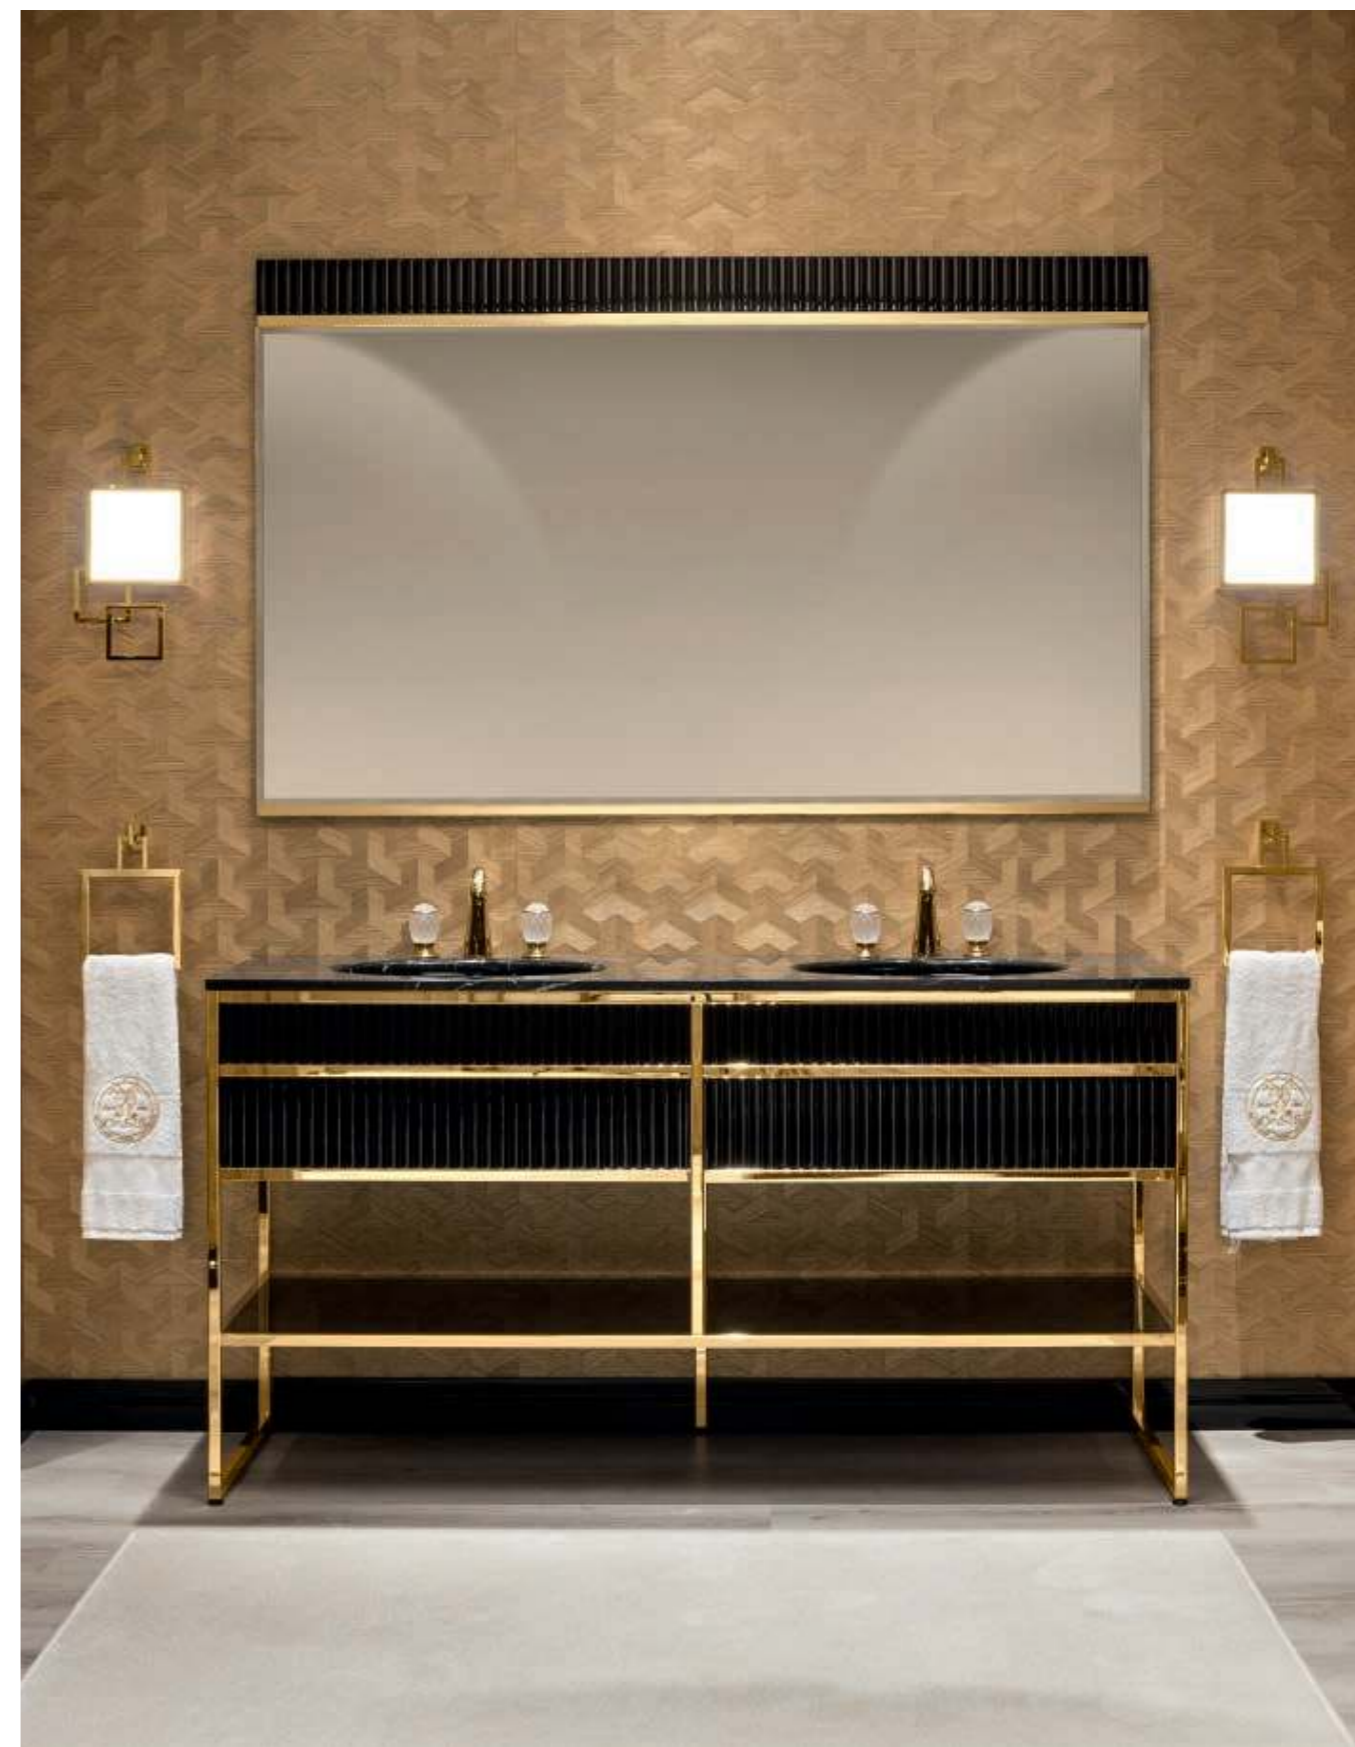

ACADEMY AC15

L160 x W53 x H200 cm

Finishes: G556 glossy Black finish with ribbed decoration and gold metal finish.

Washbasin & Top: Nero Marquinia marble top with two undercounter washbasins in black ceramic.

Mirror: ACADEMY, 160 x 2 x 100 cm; **Wall Lamp:** VICKY in gold metal finish; **Tap:** VENICE in gold metal finish; **Accessories:** SQUARE towel holder in gold metal finish; **Tall Unit:** 50 x 35 x 156 cm;

Bathtub: ACADEMY, 185 x 85 x 66 cm; **Small Bench:** 39 x 39 x 53 cm, fabric (Cat.D).