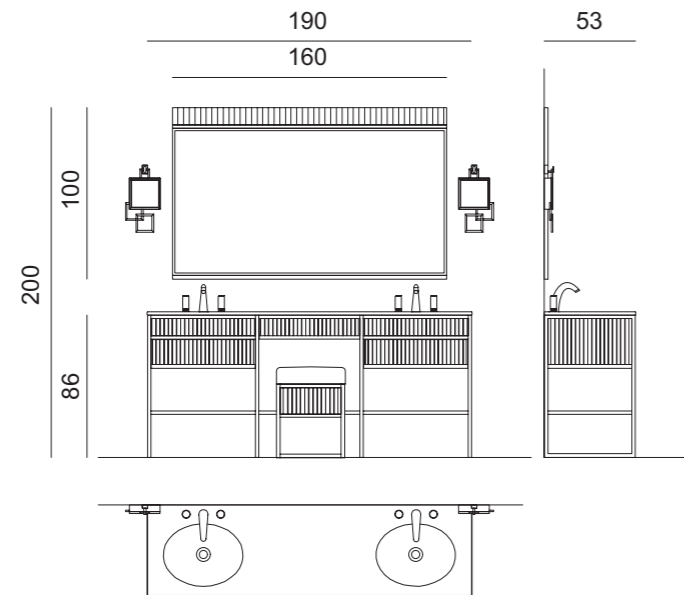

ACADEMY AC13

L190 x W53 x H200 cm

Finishes: G164 glossy Lino finish with ribbed decoration and gold metal finish.

Washbasin & Top: Emperador Light marble top with two undercounter washbasins in white ceramic.

Mirror: ACADEMY, 160 x 2 x 100 cm; **Wall Lamp:** VICKY in gold metal finish; **Tap:** FORTUNY in gold metal finish; **Tall Unit:** 50 x 35 x 156 cm; **Towel Holder:** 50 x 39 x 84 cm; **Pouf:** 39 x 39 x 53 cm, fabric (Cat.C); **Small Bench:** 39 x 39 x 53 cm, fabric (Cat.C).