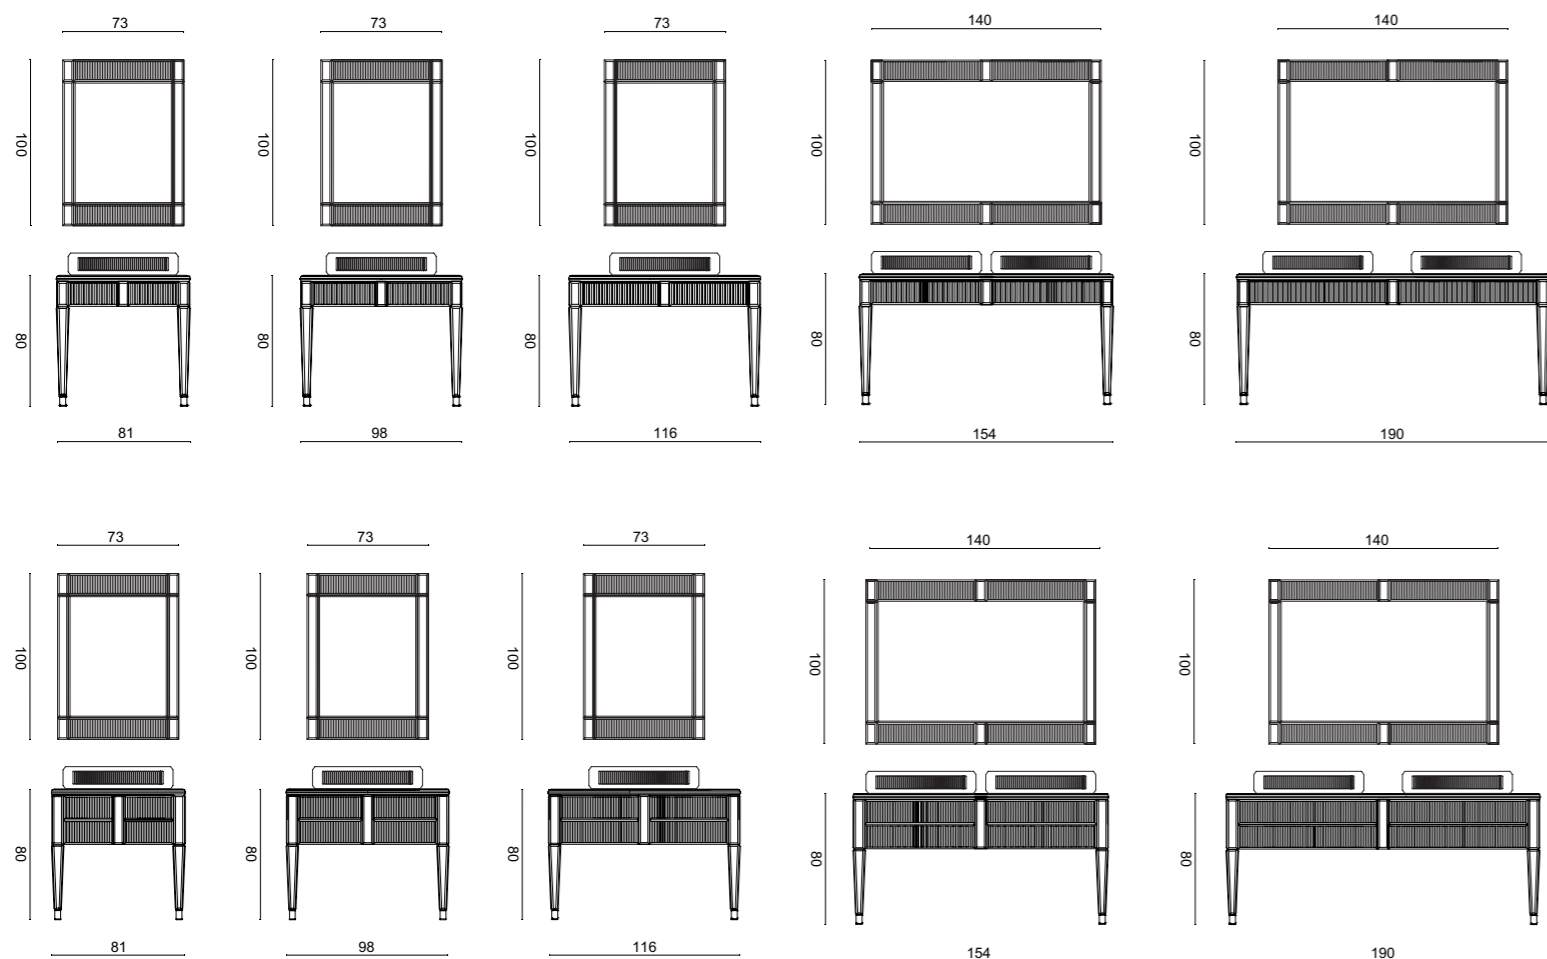

RIALTO

TECHNICAL DATA

Modularity

Finishes

Complements

Countertop Washbasins