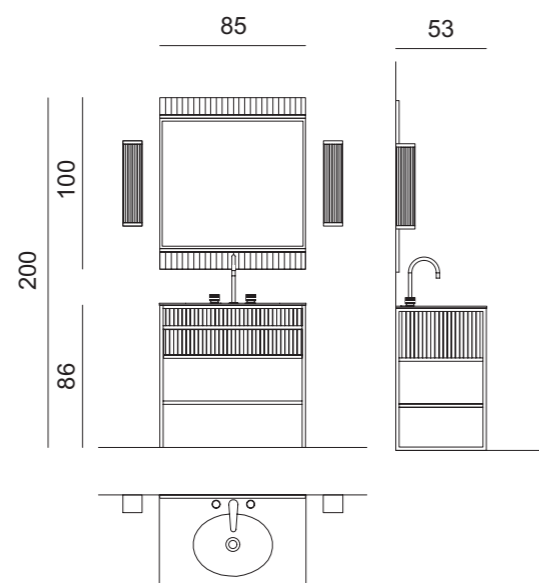

ACADEMY AC16

L85 + L85 x W53 x H200 cm

Finishes: Ribbed mirror and gold metal finish.

Washbasin & Top: Calacatta Oro marble top and undercounter washbasin in white ceramic.

Mirror: ACADEMY, 85 x 2 x 100 cm; **Wall Lamp:** MURANO 2 in gold metal finish;

Tap: CHARLOTTE in amber finish and gold metal finish; **Accessories:** SQUARE towel holder in gold metal finish; **Free-standing Tall Unit:** 35 x 35 x 156; **Wall Unit:** 30 x 25 x 110 cm;

Towel Holder: 50 x 39 x 84 cm.