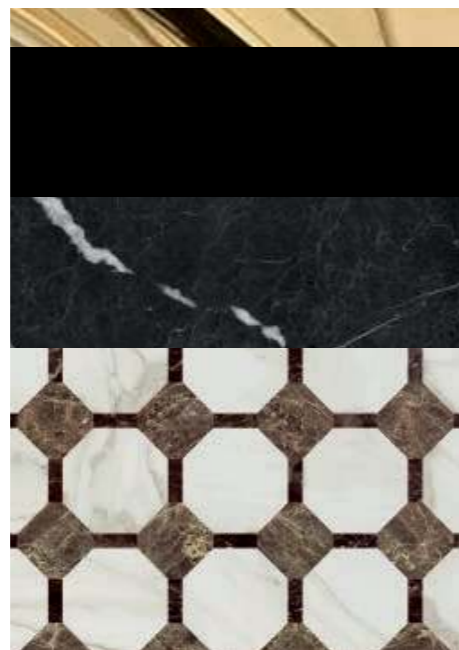

LUTETIA
COLLECTION

LUTETIA L27

L137 x W56 x H230 cm

Finishes: G556 glossy Black finish and gold metal finish.

Washbasin & Top: Nero Marquinia marble top and undercounter washbasin in black ceramic.

Mirror: 85 x 3 x 125 cm; **Wall Lamp:** MURANO 4 in gold metal finish; **Tap:** FORTUNY in gold metal finish; **Accessories:** towel holder in gold metal finish.