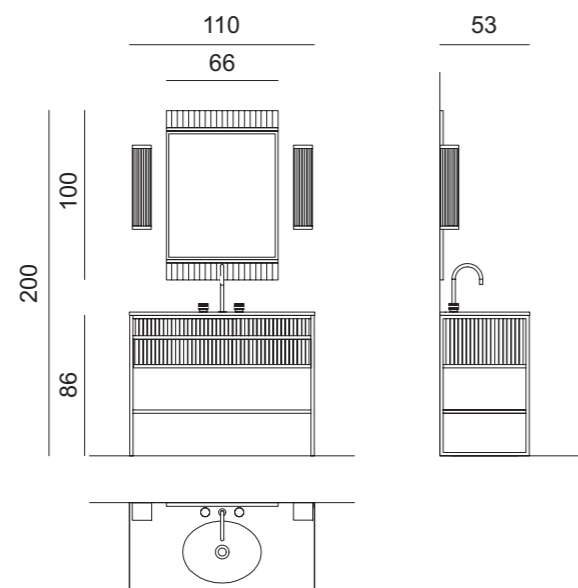

Mirror: ACADEMY, 110 x 2 x 100 cm; **Wall Lamp:** MURANO 1 in chrome metal finish.

Tap: CHARLOTTE in black finish and chrome metal finish.
Tall Unit: 35 x 35 x 156 cm; **Towel Holder:** 50 x 39 x 84 cm.