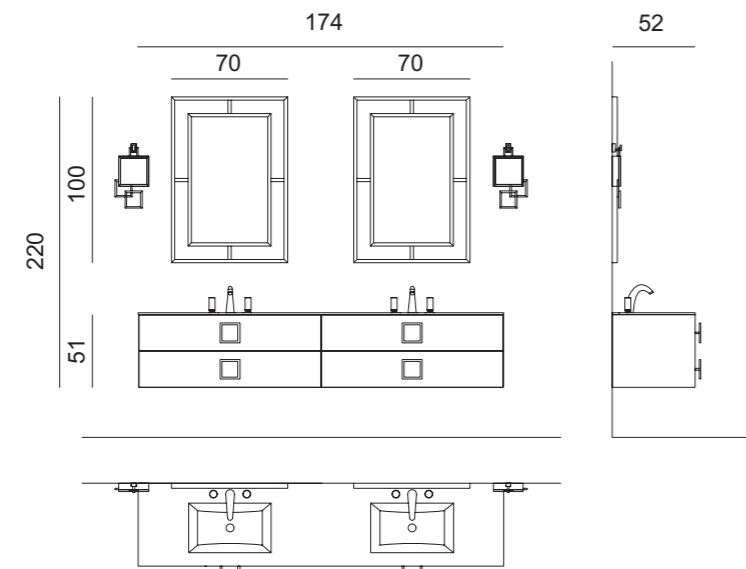

DAPHNE D31

L174 x W52,5 x H220 cm

Finishes: G556 glossy Black finish. Square handles in gold metal finish.

Washbasin & Top: Integrated glass top in glossy 100 Nero finish.

Mirror: CASABLANCA, 70 x 3 x 100 cm; **Wall Lamp:** VICKY in gold metal finish;

Tap: FORTUNY in gold metal finish; **Accessories:** SQUARE towel holder in gold metal finish.