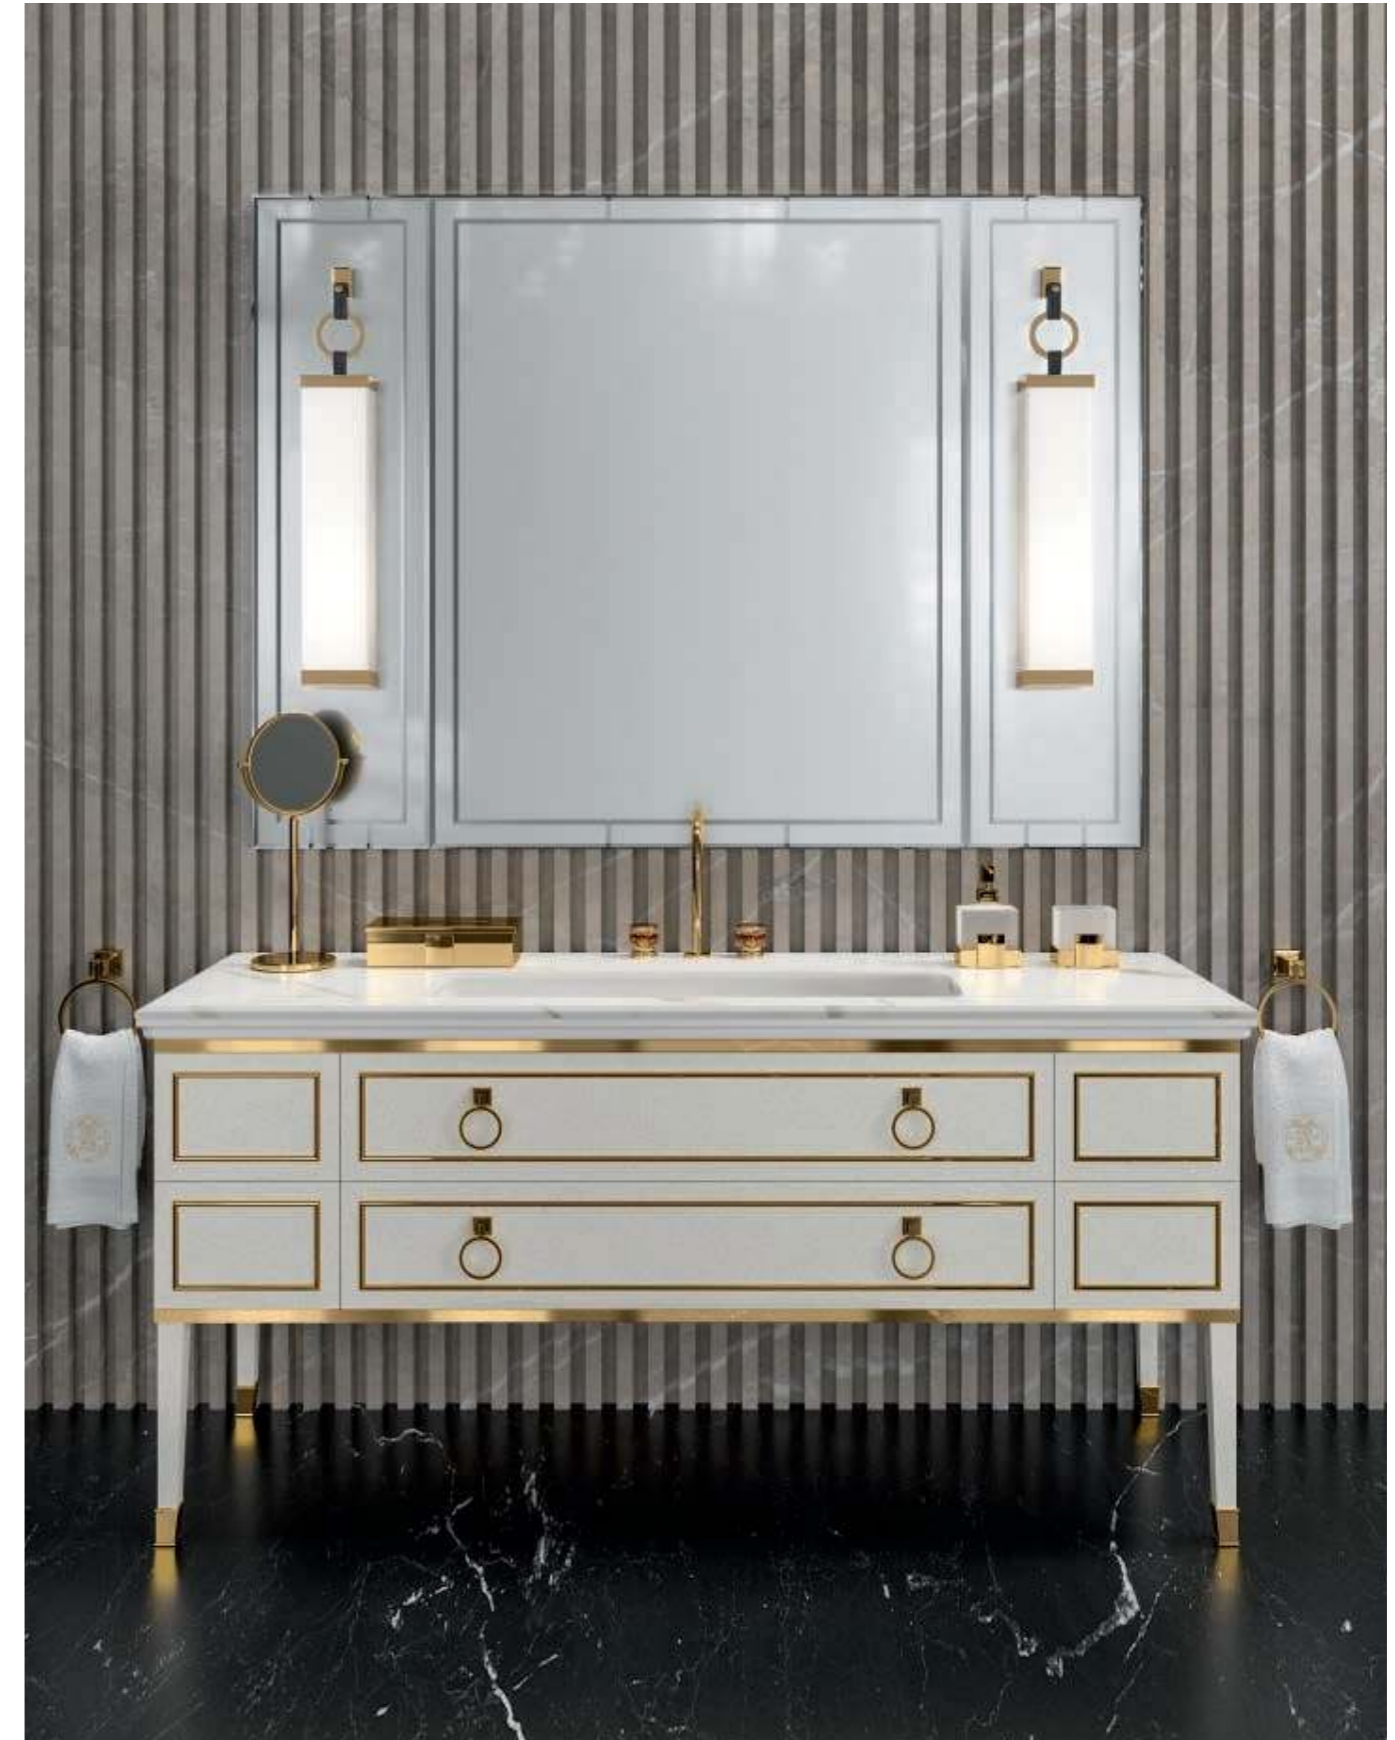

LUTETIA L22

L180 x W56 x H230 cm

Finishes: DP01 metallic Prosecco finish and gold metal finish.

Washbasin & Top: Calacatta Oro marble top and undercounter washbasin in white ceramic.

Mirror: 170 x 3 x 125 cm; **Wall Lamp:** MURANO 4 in gold metal finish; **Tap:** CHARLOTTE in amber finish and gold metal finish; **Accessories:** towel holder, SQUARE toothbrush holder, SQUARE soap dispenser, SQUARE mirror and SQUARE kleenex holder.

LUTETIA
COLLECTION