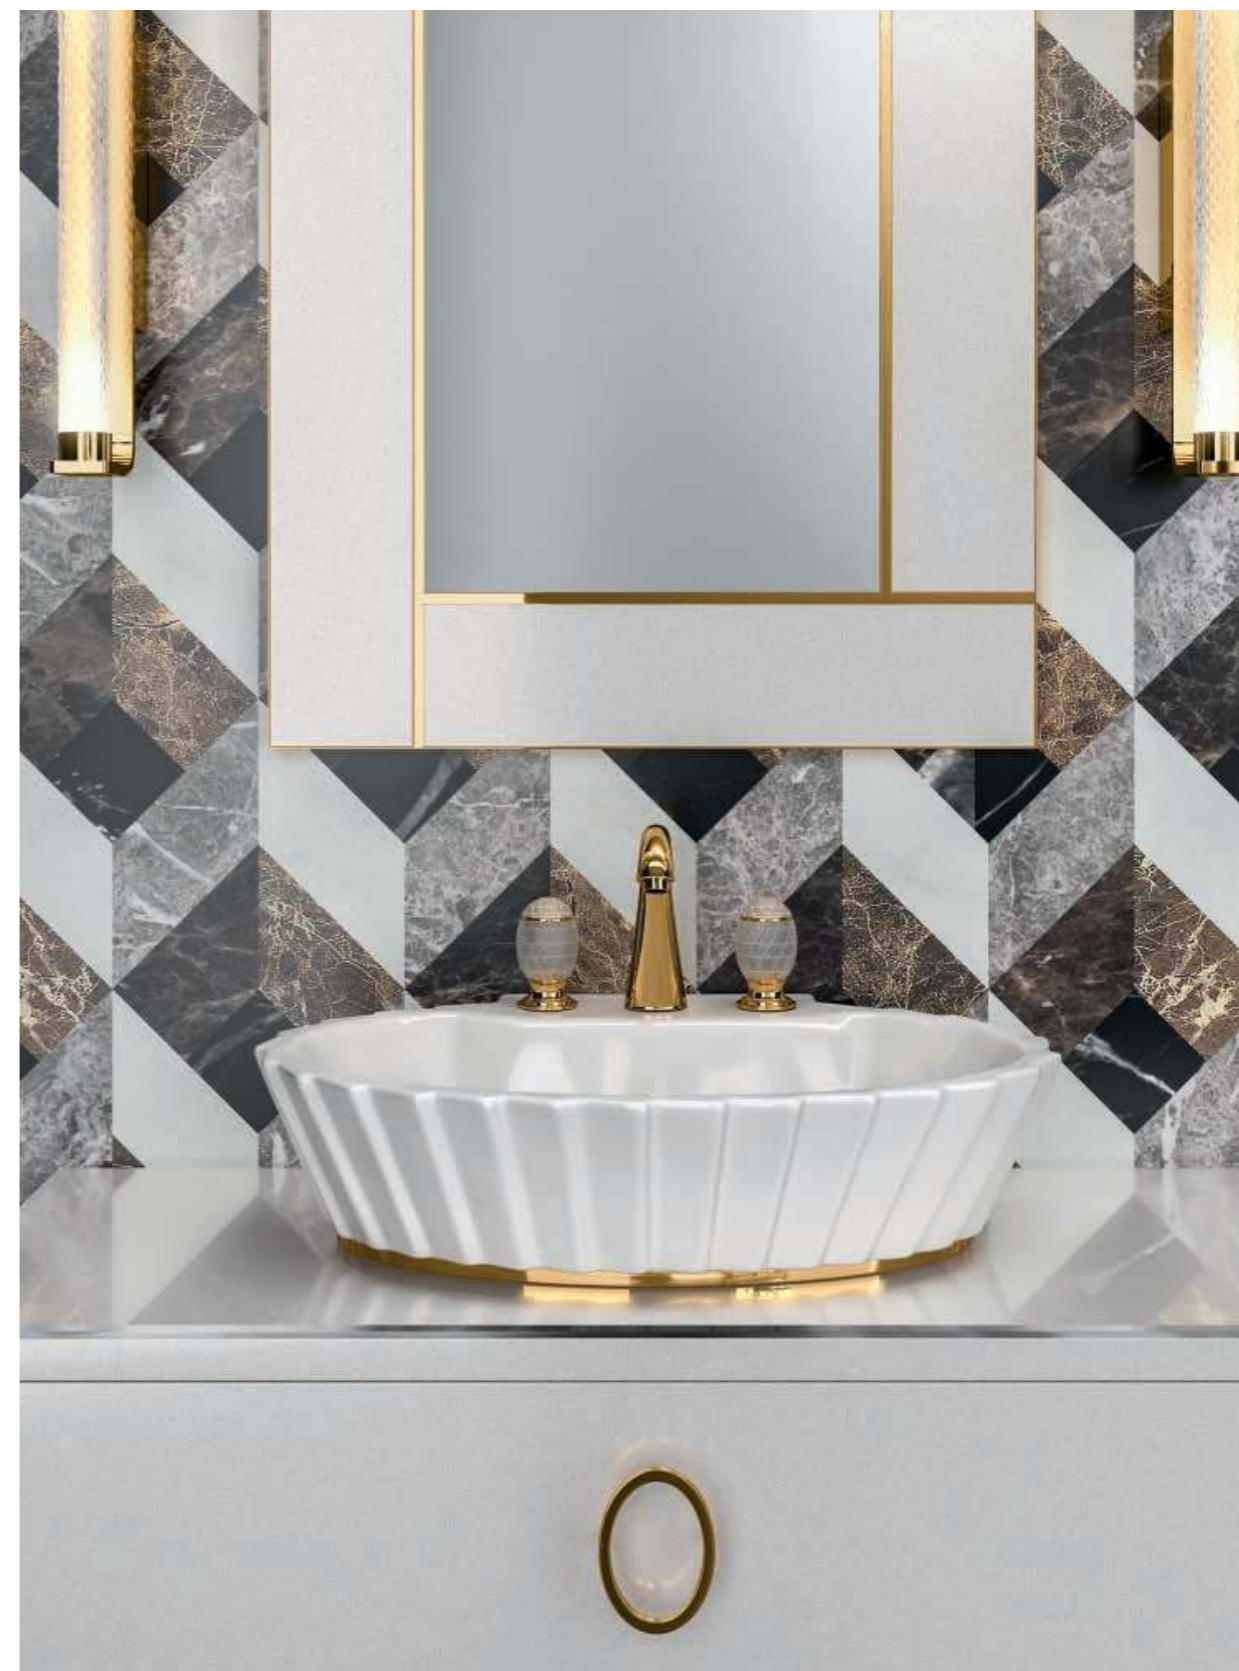

Mirror: LONDON, 70 x 3 x 100 cm; **Wall Lamp:** STRADIVARI, single unit; **Tap:** VENICE in gold metal finish.

DAPHNE
COLLECTION

DAPHNE D34

L89 x W52,5 x H220 cm

Finishes: G240 glossy Marsala finish. Oval handles in chrome metal finish.