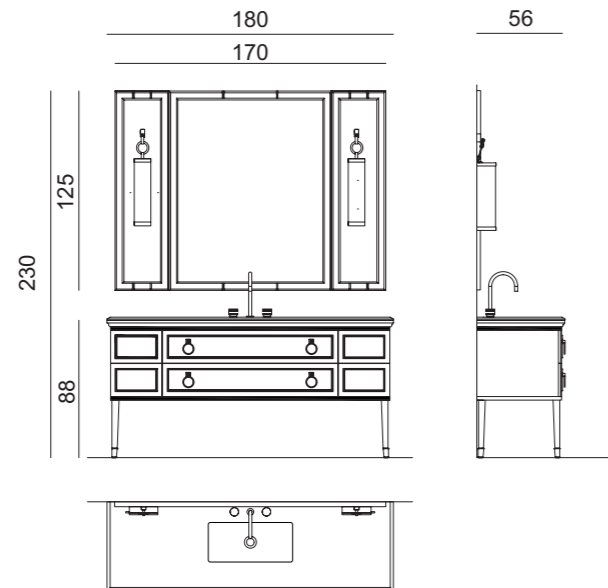

LUTETIA L22

L180 x W56 x H230 cm

Finishes: DP01 metallic Prosecco finish and gold metal finish.

Washbasin & Top: Calacatta Oro marble top and undercounter washbasin in white ceramic.

Mirror: 170 x 3 x 125 cm; **Wall Lamp:** MURANO 4 in gold metal finish; **Tap:** CHARLOTTE in amber finish and gold metal finish; **Accessories:** towel holder, SQUARE toothbrush holder, SQUARE soap dispenser, SQUARE mirror and SQUARE kleenex holder.

LUTETIA
COLLECTION