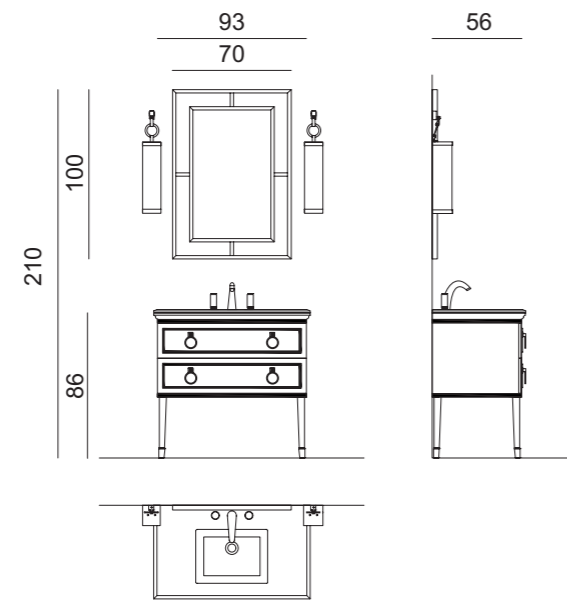

LUTETIA L30

L93 x W56 x H210 cm

Finishes: DG02 metallic Dark Grey finish and chrome metal finish.

Washbasin & Top: Nero Marquinia marble top and undercounter washbasin in black ceramic.

Mirror: CASABLANCA DELUXE, 70 x 3 x 100 cm; **Wall Lamp:** MURANO 4 in chrome metal finish;

Tap: FORTUNY in chrome metal finish; **Accessories:** towel holder in chrome metal finish.