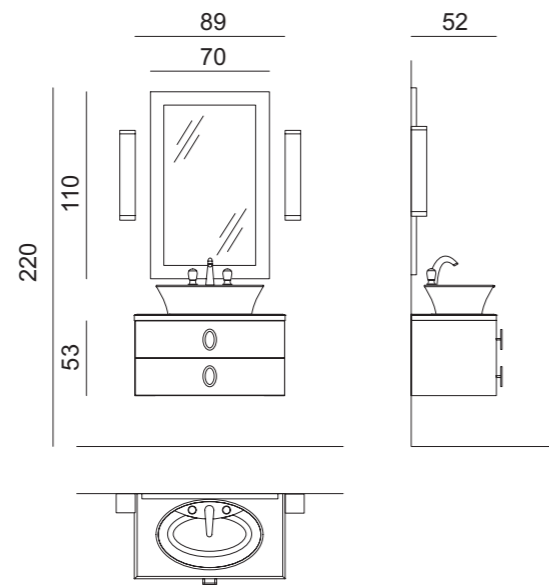

DAPHNE D34

L89 x W52,5 x H220 cm

Finishes: G240 glossy Marsala finish. Oval handles in chrome metal finish.

Washbasin & Top: 240 glossy Marsala glass top. CALLA countertop washbasins in white ceramic and chrome external finish.

Mirror: 70 x 3 x 110 cm; **Wall Lamp:** MURANO 3 in chrome metal finish; **Tap:** VENICE in chrome metal finish; **Accessories:** SQUARE towel holder in chrome metal finish.