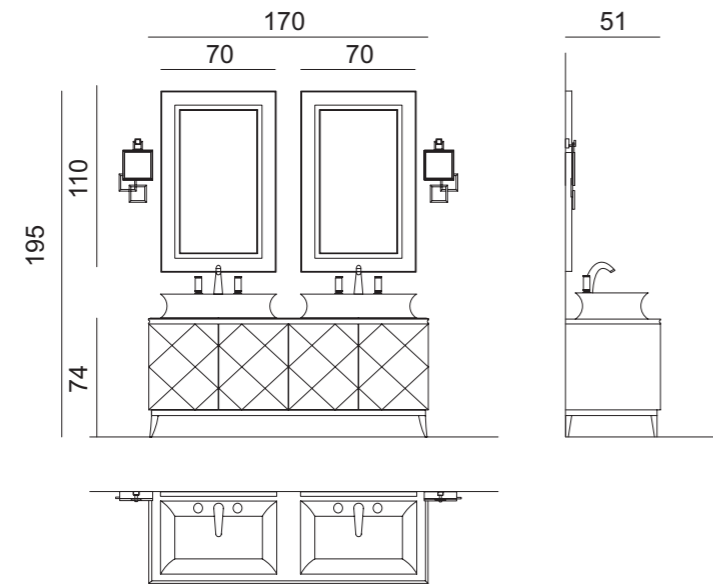

Mirror: 70 x 3 x 110 cm; **Wall Lamp:** VICKY in gold metal finish; **Tap:** FORTUNY in gold metal finish;

Accessories: SQUARE towel holder in chrome metal finish.

RIVOLI

TECHNICAL DATA

Frontal Versions

MIRROR FINISHES