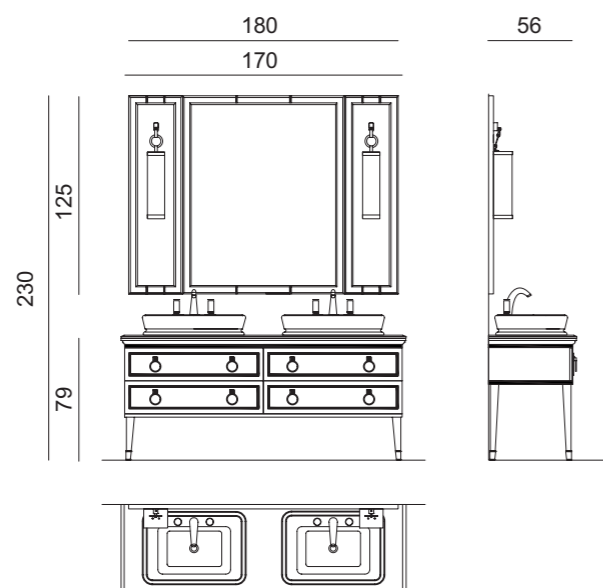

Mirror: 170 x 3 x 125 cm; **Wall Lamp:** MURANO 4 in chrome metal finish; **Tap:** VENICE in chrome metal finish; **Accessories:** wall fixed towel holder in chrome metal finish;

Tall Unit: 50 x 35 x 157 cm.

Tap: VENICE in gold metal finish; **Accessories:** wall fixed towel holder in gold metal finish;

Tall Unit: 50 x 35 x 157 cm.

LUTETIA
COLLECTION

LUTETIA
COLLECTION

LUTETIA L14

L180 x W56 x H230 cm

Finishes: G9 glossy Malva finish with gold metal finish.

Washbasin & Top: Bianco Statuario marble top and countertop washbasin in white resin.

Mirror: 170 x 3 x 125 cm; **Wall Lamp:** MURANO 4 in gold metal finish; **Tap:** FORTUNY in gold metal finish; **Accessories:** wall fixed towel holder in gold metal finish; **Towel Holder:** 65 x 34 x 65 cm, with compartment. **Bathtub:** AURELIE, 185 x 85 x 66 cm.