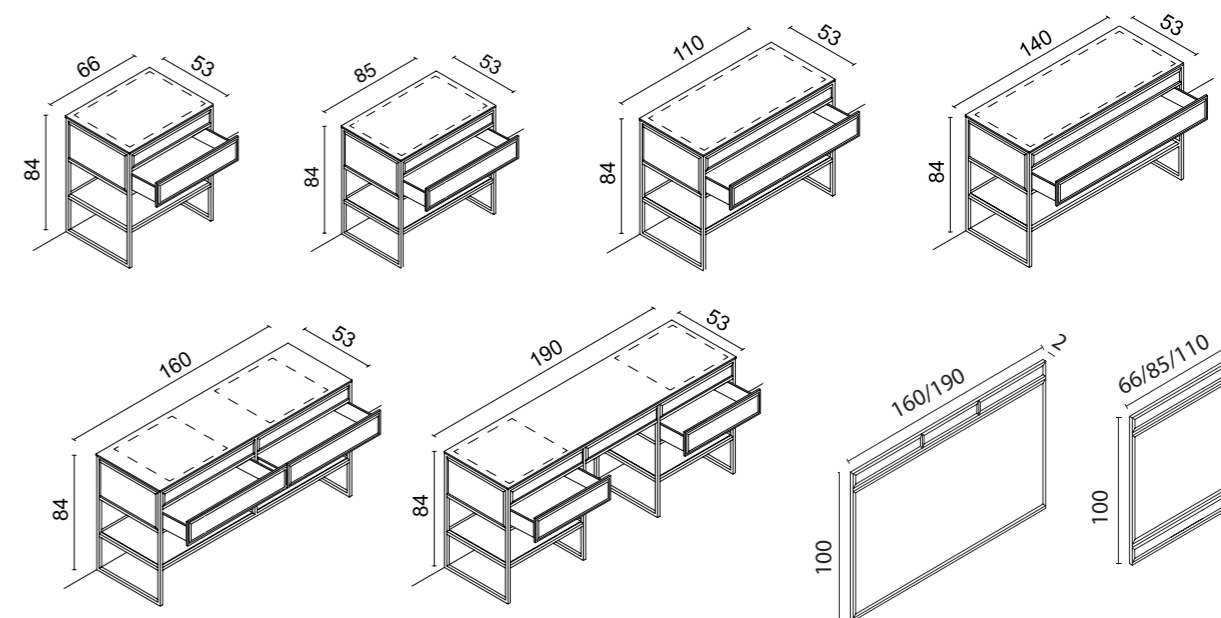

ACADEMY

TECHNICAL DATA

Modularity

Diamond Decoration / Mirror / Smoke Mirror / Bronze Mirror / Etched Bronze Mirror