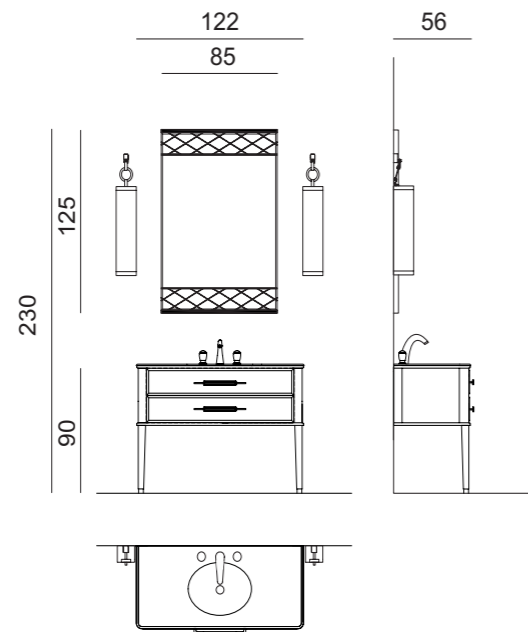

RIVIERE RV7

L122 x W56 x H230 cm

Finishes: G164 glossy Lino finish and gold metal finish.

Washbasin & Top: Calacatta Oro marble top and oval undercounter washbasin in white ceramic.

Mirror: 85 x 3 x 125 cm; **Wall Lamp:** MURANO 4 in gold metal finish; **Tap:** VENICE in gold metal finish;

Suspended Tall Unit: 42 x 35 x 165 cm; **Bathtub:** AURELIE, 185 x 87 x 66 cm; **SQUARE**

Accessories: wall-fixed towel holder, free-standing towel holder, accessories holder, toothbrush holder, soap dispenser.