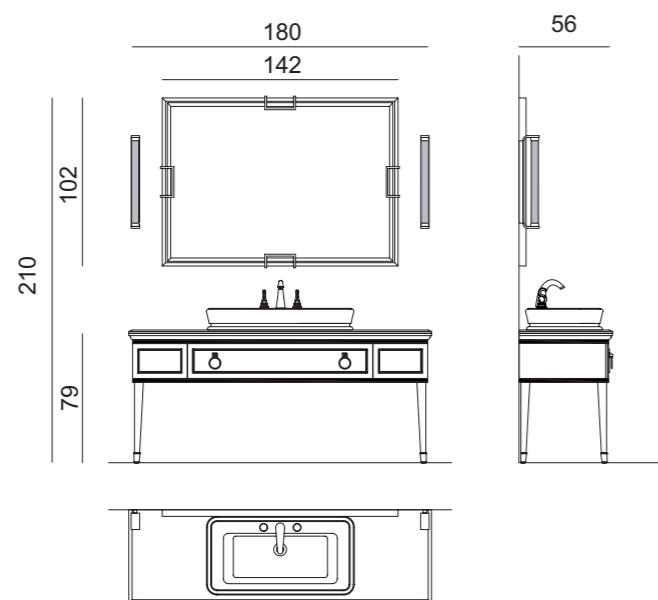

Tap: VENICE in chrome metal finish; **Accessories:** towel holder in chrome metal finish.

LUTETIA L24

L180 x W56 x H210 cm

Finishes: G208 glossy Viola finish and chrome metal finish.

Washbasin & Top: Bianco Statuario marble top and countertop washbasin in white resin.

Mirror: VALENTINO, 142 x 3 x 102 cm; **Wall Lamp:** STRADIVARI, single unit version; **Tap:** SEAHORSE in chrome metal finish; **Accessories:** towel holder, SQUARE toothbrush holder, SQUARE soap dispenser and SQUARE mirror with LED lighting.