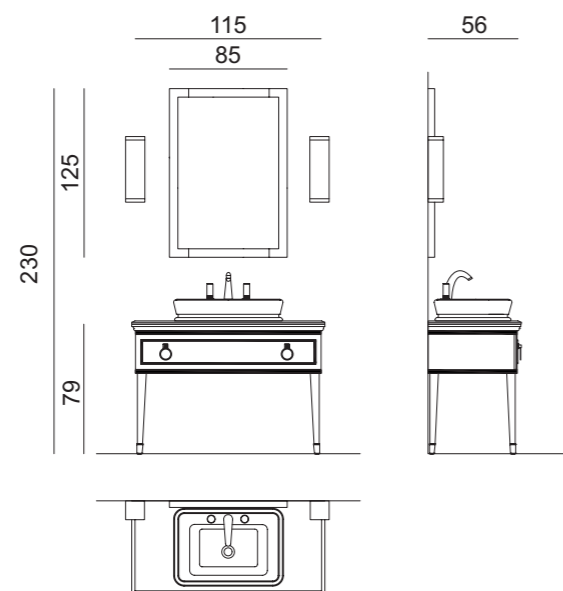

LUTETIA
COLLECTION

LUTETIA L16

L115 + L115 x W56 x H230 cm

Finishes: M12 matt Mint finish with gold metal finish.

Washbasin & Top: Lasa Fantastico marble top and countertop washbasin in white resin.

Mirror: 85 x 3 x 125 cm; **Wall Lamp:** MURANO 3 in gold metal finish; **Tap:** FORTUNY in gold metal finish;
Accessories: wall fixed towel holder in gold metal finish; **Towel Holder:** 65 x 34 x 65 cm, with compartment.