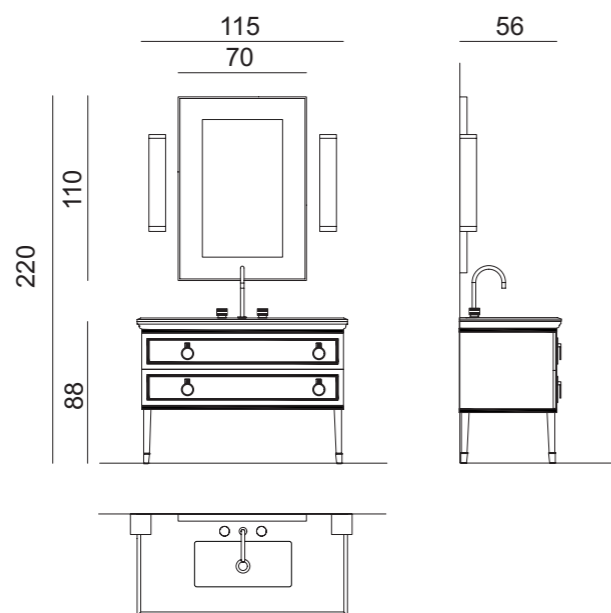

Mirror: LONDON, 140 x 2 x 100 cm; **Wall Lamp:** STRADIVARI, double unit version; **Tap:** CHARLOTTE in amber finish and gold metal finish; **Accessories:** towel holder in gold metal finish.

LUTETIA L26

LUTETIA
COLLECTION

LUTETIA L27

L137 x W56 x H230 cm

Finishes: G556 glossy Black finish and gold metal finish.

Washbasin & Top: Nero Marquinia marble top and undercounter washbasin in black ceramic.

Mirror: 85 x 3 x 125 cm; **Wall Lamp:** MURANO 4 in gold metal finish; **Tap:** FORTUNY in gold metal finish; **Accessories:** towel holder in gold metal finish.

LUTETIA L28

L115 x W56 x H220 cm

Finishes: G12 glossy Mint finish and gold metal finish.

Washbasin & Top: Calacatta Oro marble top and undercounter washbasin in white ceramic.

Mirror: 70 x 3 x 110 cm; **Wall Lamp:** MURANO 3 in gold metal finish; **Tap:** CHARLOTTE in black finish and gold metal finish; **Accessories:** towel holder in gold metal finish, SQUARE toothbrush holder and SQUARE soap dispenser.