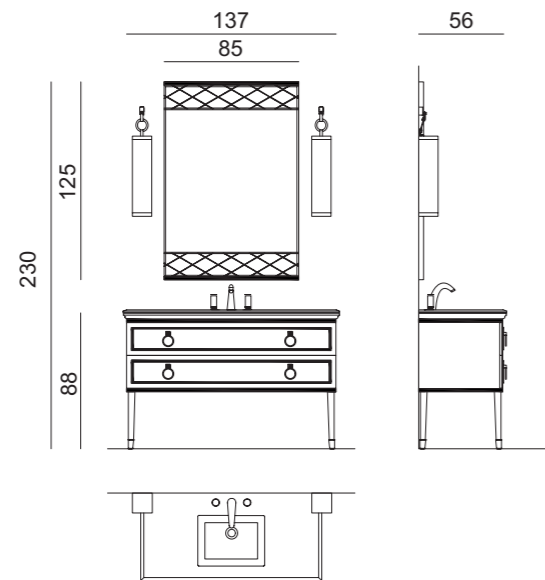

Mirror: LONDON, 140 x 2 x 100 cm; **Wall Lamp:** STRADIVARI, double unit version; **Tap:** CHARLOTTE in amber finish and gold metal finish; **Accessories:** towel holder in gold metal finish.

LUTETIA L26

LUTETIA
COLLECTION

LUTETIA L27

L137 x W56 x H230 cm

Finishes: G556 glossy Black finish and gold metal finish.

Washbasin & Top: Nero Marquinia marble top and undercounter washbasin in black ceramic.

Mirror: 85 x 3 x 125 cm; **Wall Lamp:** MURANO 4 in gold metal finish; **Tap:** FORTUNY in gold metal finish; **Accessories:** towel holder in gold metal finish.

LUTETIA L28

L115 x W56 x H220 cm

Finishes: G12 glossy Mint finish and gold metal finish.

Washbasin & Top: Calacatta Oro marble top and undercounter washbasin in white ceramic.

Mirror: 70 x 3 x 110 cm; **Wall Lamp:** MURANO 3 in gold metal finish; **Tap:** CHARLOTTE in black finish and gold metal finish; **Accessories:** towel holder in gold metal finish, SQUARE toothbrush holder and SQUARE soap dispenser.