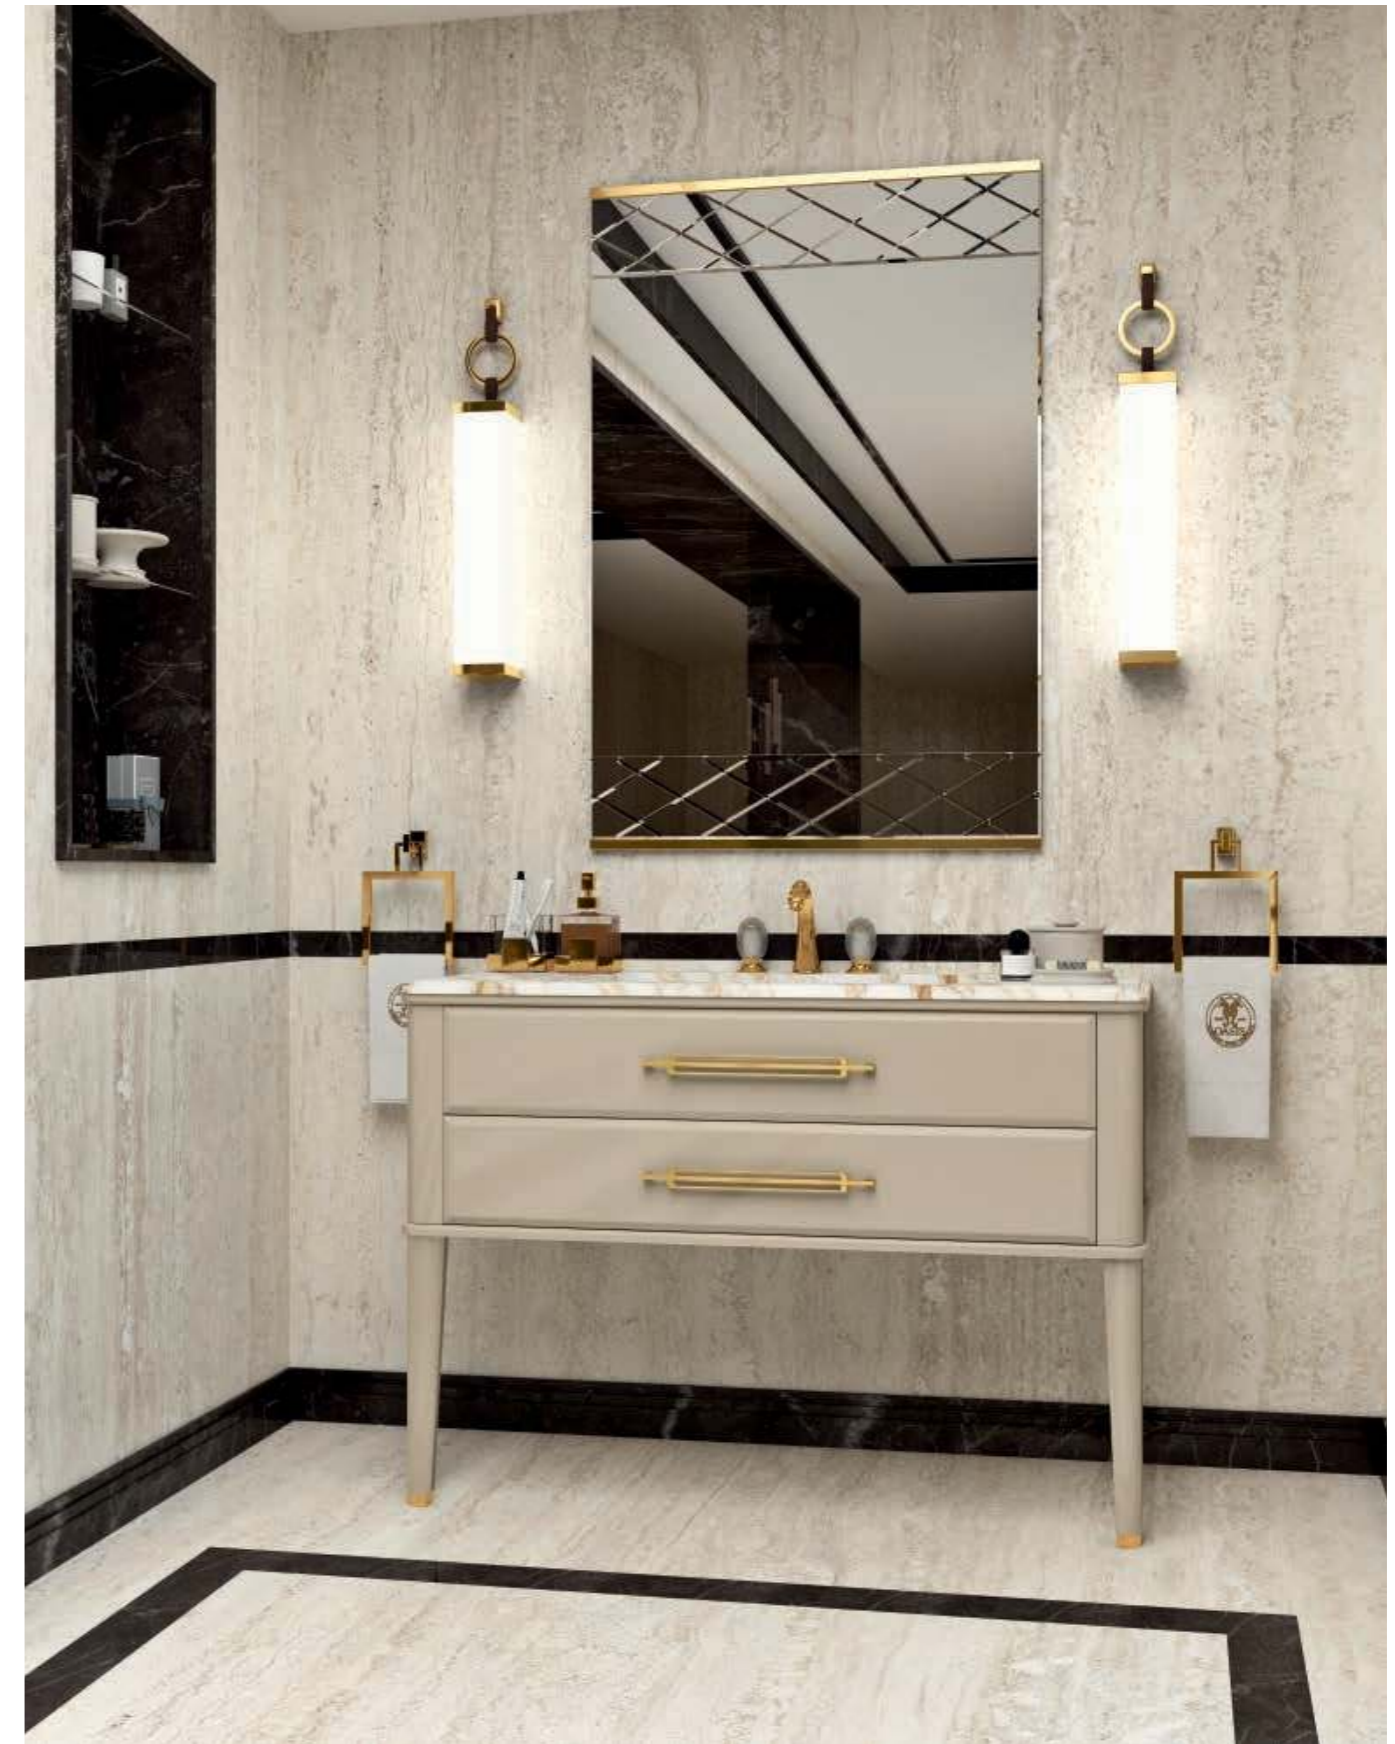

Mirror: VALENTINO, 72 x 3 x 102 cm; **Wall Lamp:** MURANO 2 in chrome metal finish;

Tap: FORTUNY in chrome metal finish; **Free-standing Tall Unit:** 42 x 35 x 185 cm; **Suspended Tall Unit:**

42 x 35 x 165 cm; **SQUARE Accessories:** wall-fixed towel holder, free-standing towel holder, toothbrush holder, soap dispenser, toilet paper holder, toilet-brush holder.

RIVIERE RV7

L122 x W56 x H230 cm

Finishes: G164 glossy Lino finish and gold metal finish.

Washbasin & Top: Calacatta Oro marble top and oval undercounter washbasin in white ceramic.

Mirror: 85 x 3 x 125 cm; **Wall Lamp:** MURANO 4 in gold metal finish; **Tap:** VENICE in gold metal finish;

Suspended Tall Unit: 42 x 35 x 165 cm; **Bathtub:** AURELIE, 185 x 87 x 66 cm; **SQUARE**

Accessories: wall-fixed towel holder, free-standing towel holder, accessories holder, toothbrush holder, soap dispenser.