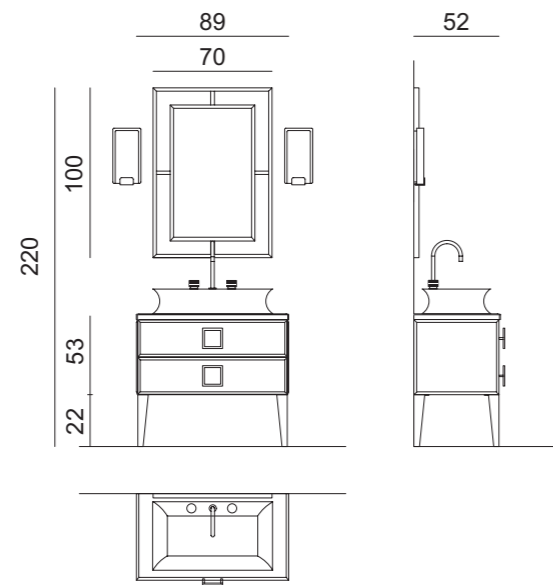

DAPHNE D35

L89 x W52,5 x H220 cm

Finishes: "Saffiano" decorative glass. Square handles and feet in gold metal finish.

Washbasin & Top: "Saffiano" decorative glass top and countertop washbasin in white resin.

Mirror: CASABLANCA DELUXE, 70 x 3 x 100 cm; **Wall Lamp:** CLEO in gold metal finish; **Tap:** CHARLOTTE in transparent finish and gold metal finish; **Accessories:** SQUARE towel holder in gold metal finish.