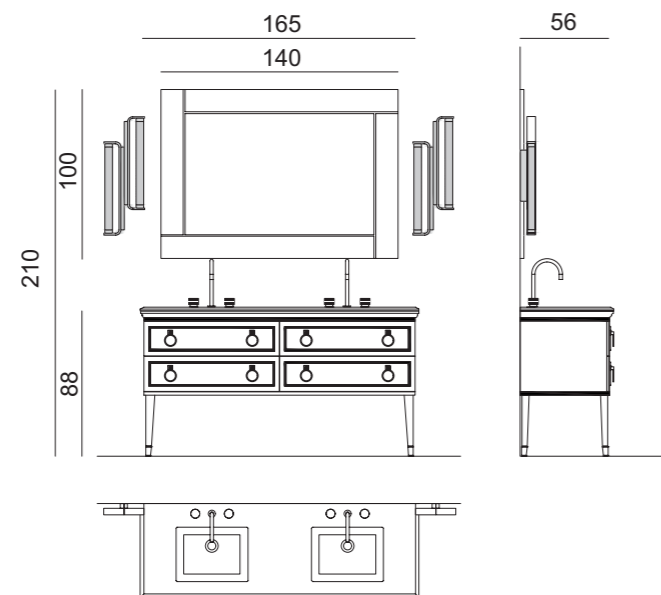

Mirror: VALENTINO, 142 x 3 x 102 cm; **Wall Lamp:** STRADIVARI, single unit version; **Tap:** SEAHORSE in chrome metal finish; **Accessories:** towel holder, SQUARE toothbrush holder, SQUARE soap dispenser and SQUARE mirror with LED lighting.

LUTETIA
COLLECTION

LUTETIA L25

L165 x W56 x H210 cm

Finishes: G002 glossy Bianco finish and gold metal finish.

Washbasin & Top: Bianco Statuario marble top with two undercounter washbasins in white ceramic.

Mirror: LONDON, 140 x 2 x 100 cm; **Wall Lamp:** STRADIVARI, double unit version; **Tap:** CHARLOTTE in amber finish and gold metal finish; **Accessories:** towel holder in gold metal finish.

LUTETIA L26