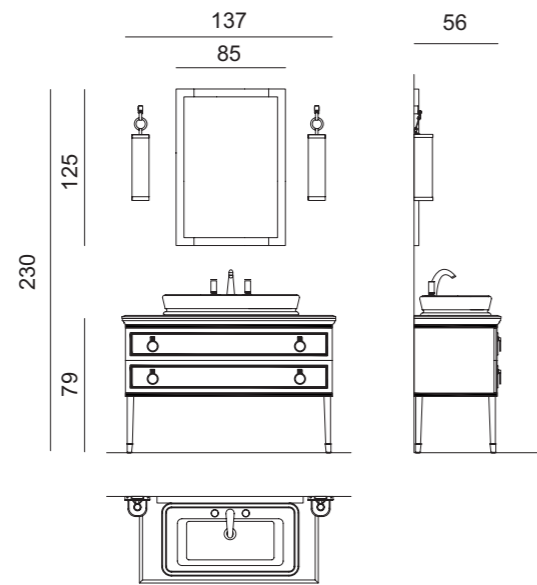

Mirror: 170 x 3 x 125 cm; **Wall Lamp:** MURANO 4 in chrome metal finish; **Tap:** VENICE in chrome metal finish; **Accessories:** wall fixed towel holder in chrome metal finish;

Tall Unit: 50 x 35 x 157 cm.

Washbasin & Top: Bianco Statuario marble top and countertop washbasin in white resin.

Mirror: 170 x 3 x 125 cm; **Wall Lamp:** MURANO 4 in gold metal finish; **Tap:** FORTUNY in gold metal finish; **Accessories:** wall fixed towel holder in gold metal finish; **Towel Holder:** 65 x 34 x 65 cm, with compartment. **Bathtub:** AURELIE, 185 x 85 x 66 cm.

LUTETIA L18

L137 x W56 x H230 cm

Finishes: G002 glossy Bianco finish and chrome metal finish.

Washbasin & Top: Bianco Statuario marble top and countertop washbasin in white resin.

Mirror: 85 x 3 x 125 cm; **Wall Lamp:** MURANO 4 in chrome metal finish; **Tap:** FORTUNY in chrome metal finish;

Accessories: wall fixed towel holder in chrome metal finish; **Bathtub:** AURELIE, 185 x 85 x 66 cm.

LUTETIA
COLLECTION

LUTETIA L1

L180 x W56 x H230 cm

Finishes: G556 glossy Black finish with gold metal finish.