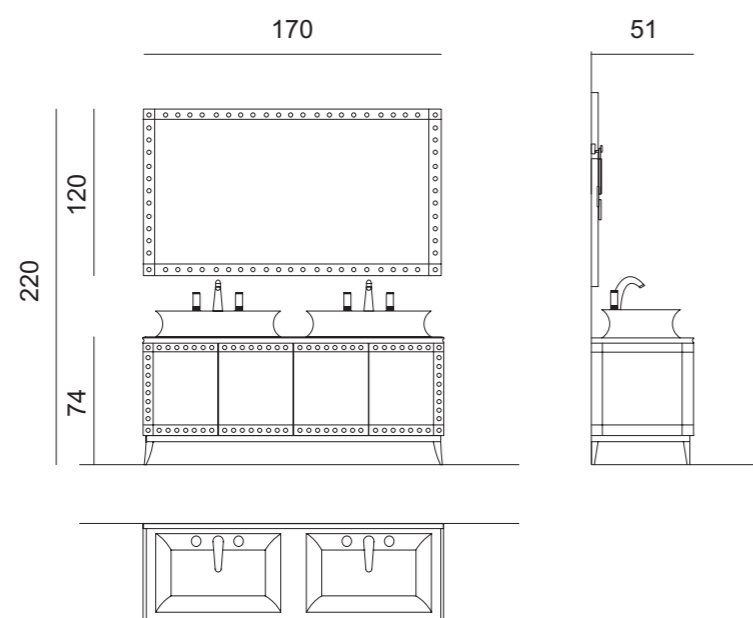

RIALTO RS1 “Special Edition”

L170 x W51 x H220 cm

Finishes: Venetian antique mirror finish and chrome metal finish.

Washbasin & Top: Venetian antique mirror top and countertop washbasin in white resin.

Mirror: 170 x 4 x 120 cm; **Tap:** FORTUNY in chrome metal finish.