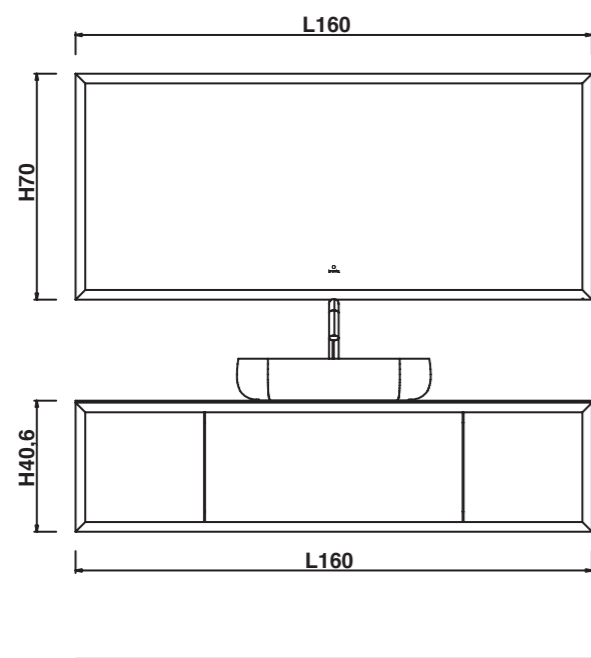

За внешней простотой скрываются сложные проектные и дизайнерские решения. Эксклюзивные материалы, разные по сущности, благодаря талантливому, дизайнерскому решению, консолидируются в общий идеальный образ коллекции.

Perplexed project-orientated and design solutions hide under external simplicity. Exclusive materials, miscellaneous in essence, thanks to talented, design solution, are consolidated into the entire ideal image of the collection.