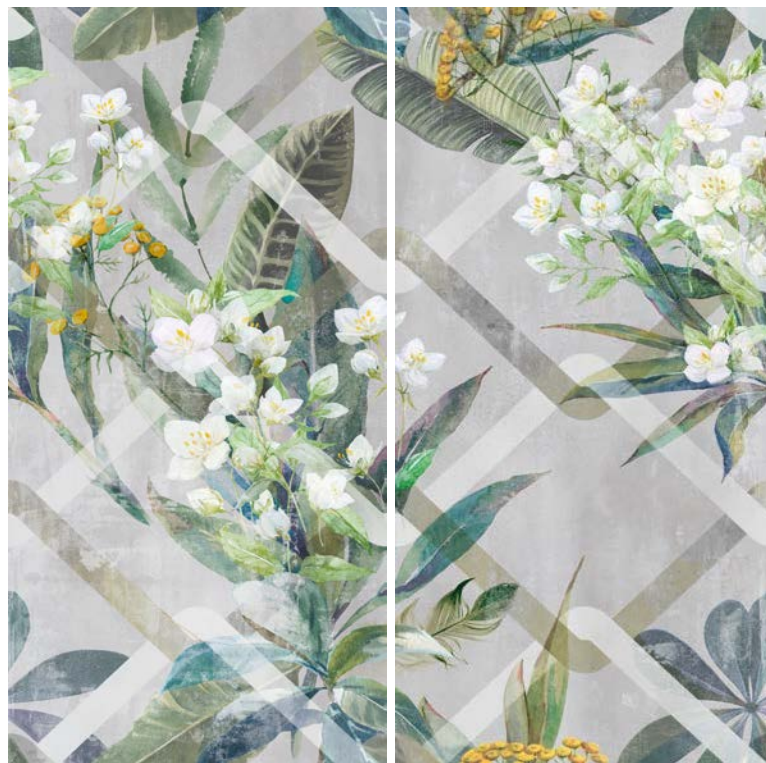

Natural Mood

Hedge

Un intreccio sempre verde

Interwoven evergreen pattern

Hedge 50x100 cm Rect - 19¹/₂"x39"
2 moduli_2 modules