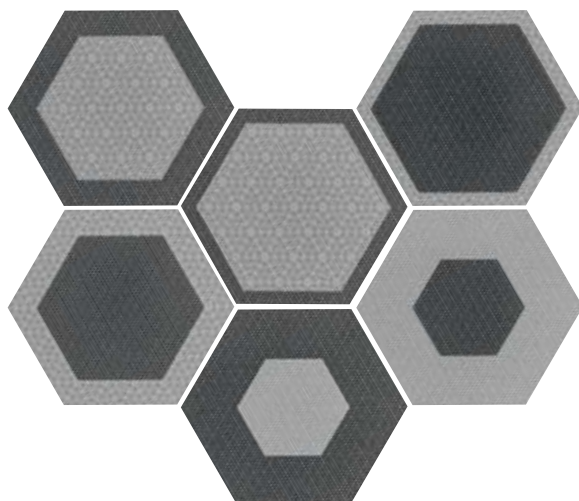

Charmant *17,5x20*
21832 EQ-21

Random designs