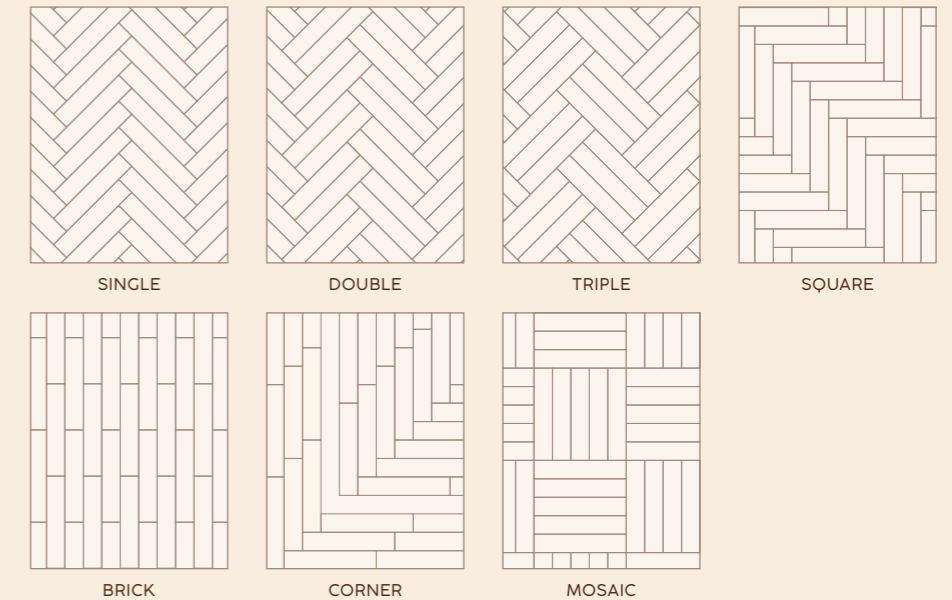

! ... = Matching design reference

Installation

Easy installation

COREtec® floors have the easiest install on the market.

Watch our installation video on our website. www.coretecfloors.com

Herringbone Series variations

Mix & match your own style with our herringbone planks.

Please consult our installation guide for more information about specific requirements, such as expansion gaps and material needs.

Multi Series variations