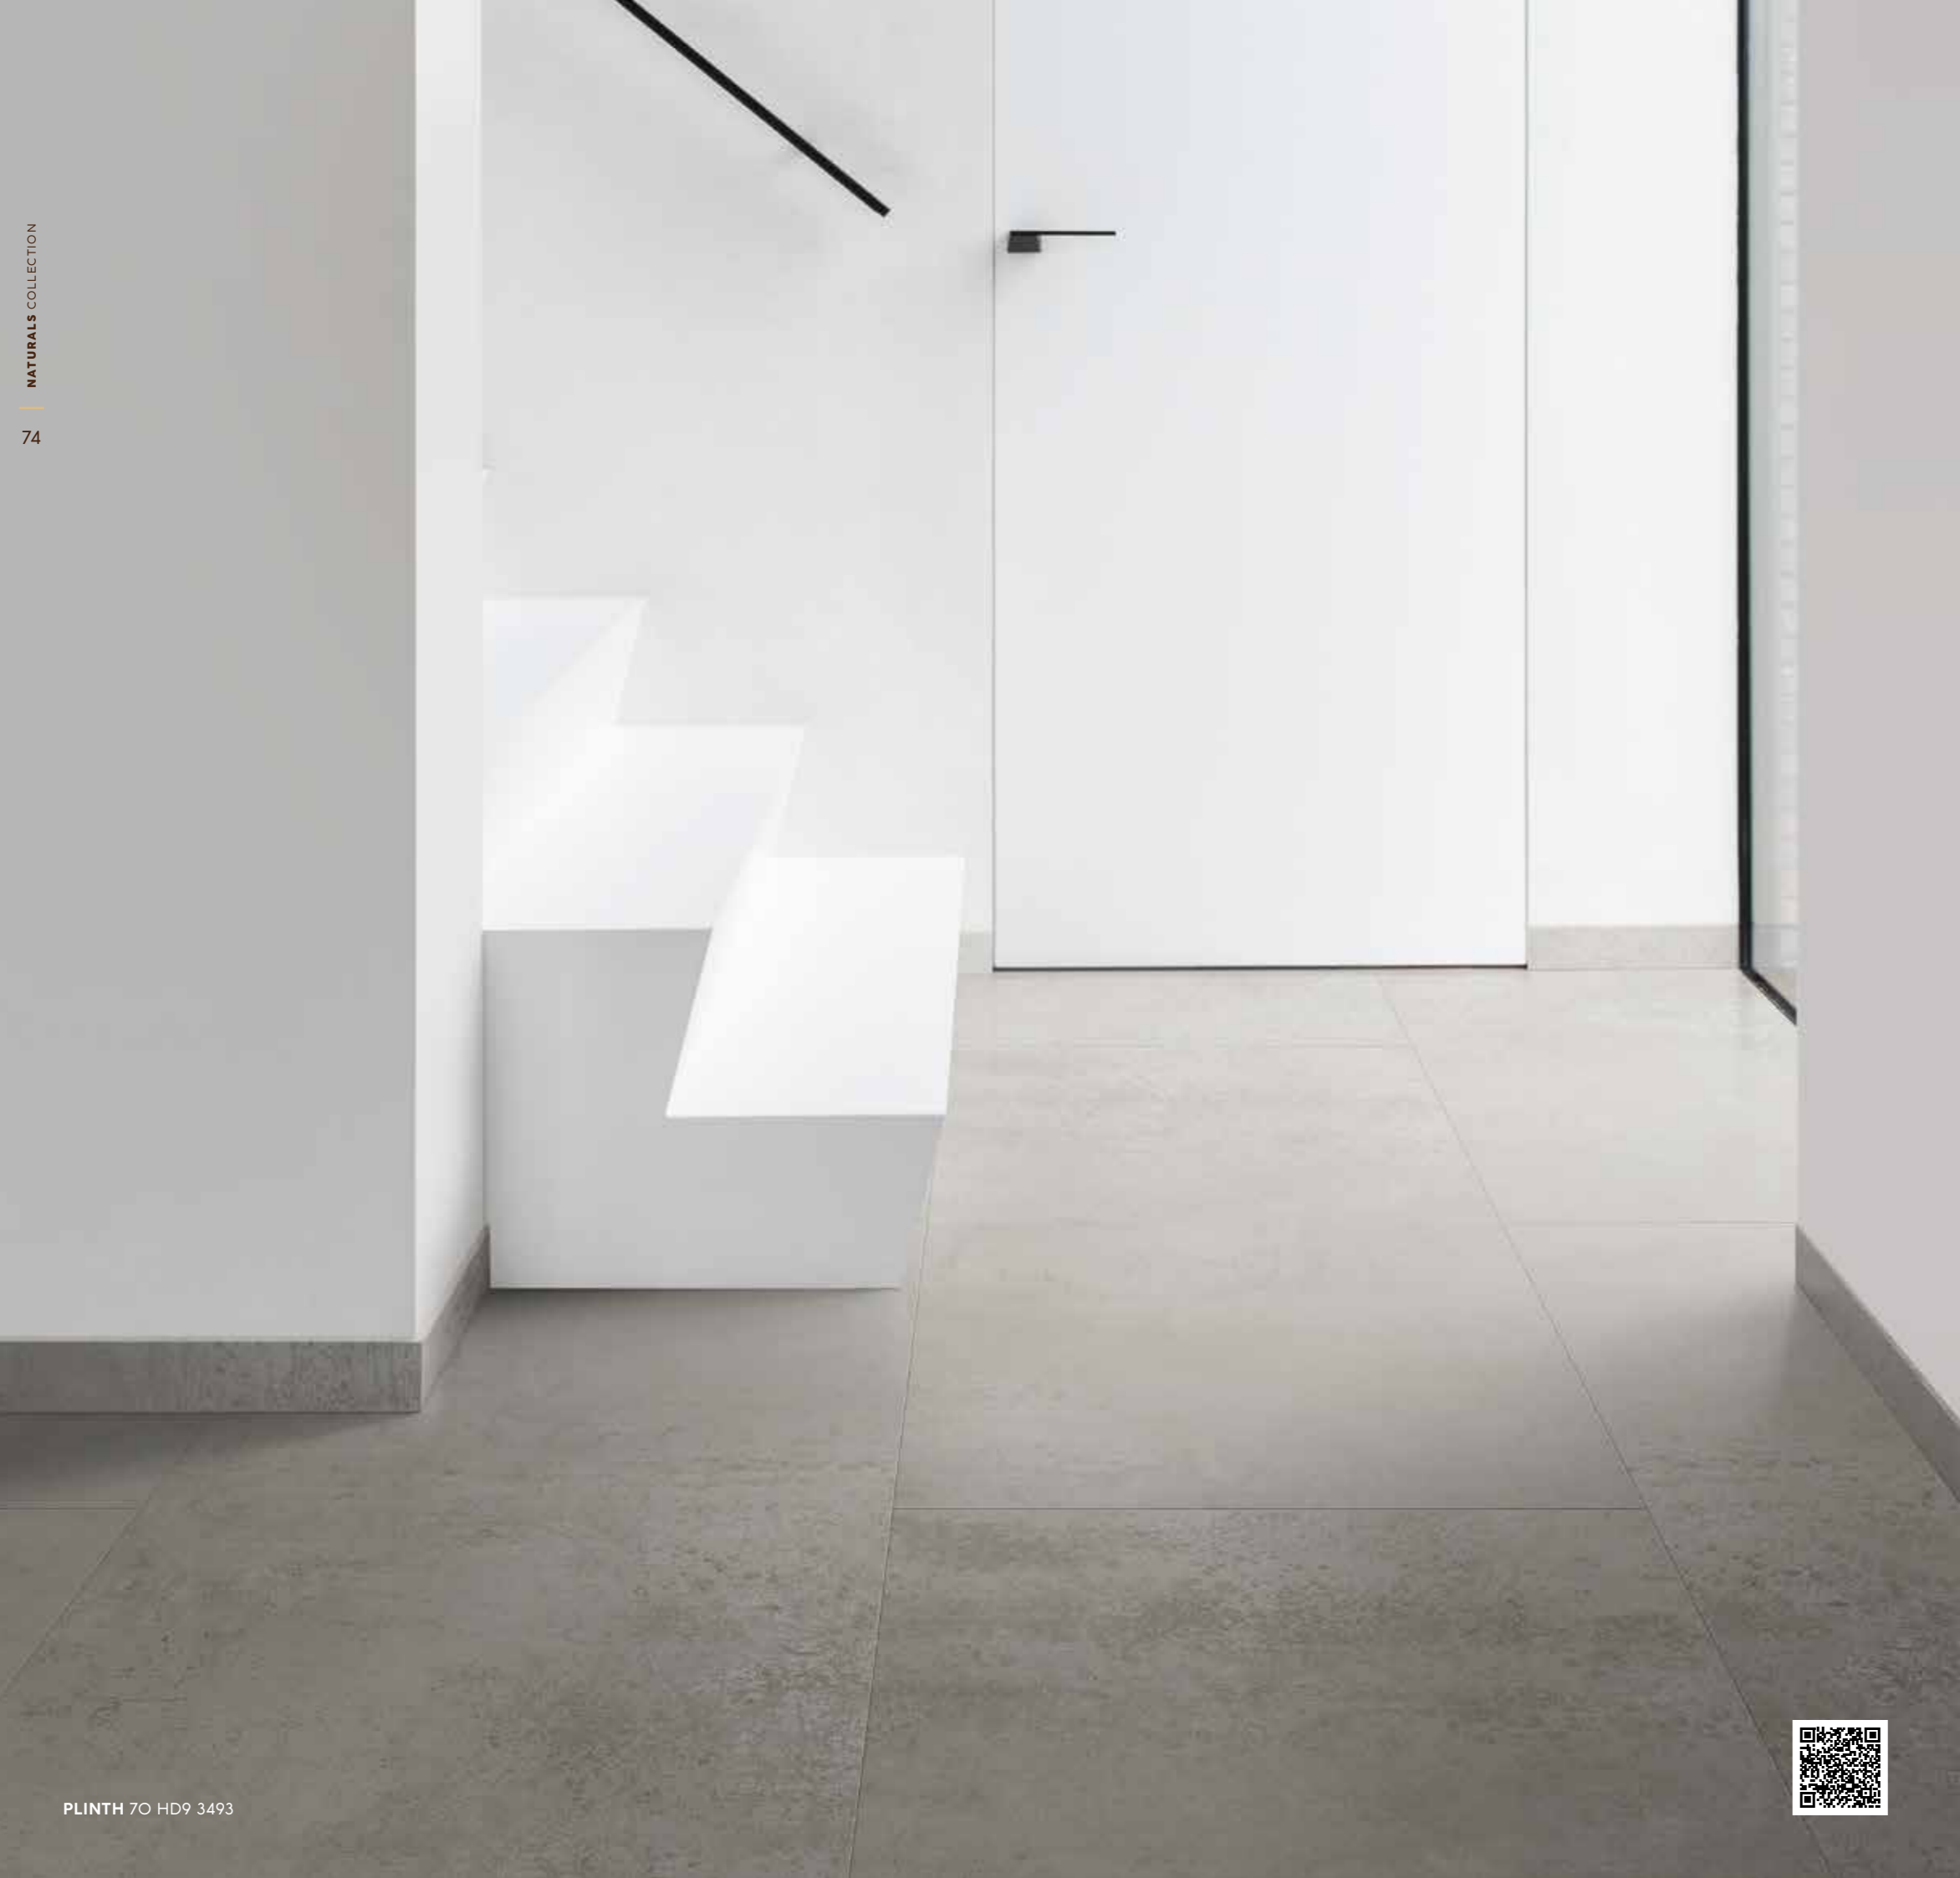

MEGATILE SERIES

STROMBOLI

50 LVTE 3493
950 x 600 x 8,8 mm