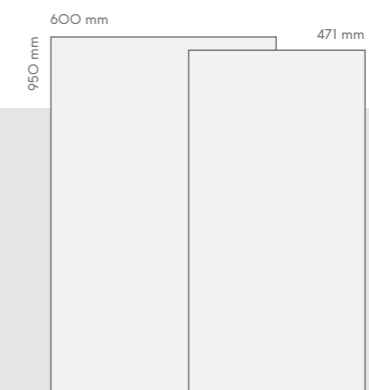

50 LVRH 3088
604 x 151 x 8 mm

HERRINGBONE SERIES

BARLEY

50 LVRH 2754
604 x 151 x 8 mm

Defined by
the *details*
of nature

NATURALS
Collection

JURA

50 LVTE 1907
915 x 471 x 8 mm

TILE SERIES

950 x 600 x 8,8 mm
915 x 471 x 8 mm

PLINTH 70 HD9 1901

TILE SERIES

EVEREST

50 LVTE 1901
915 x 471 x 8 mm

TILE SERIES

THABOR