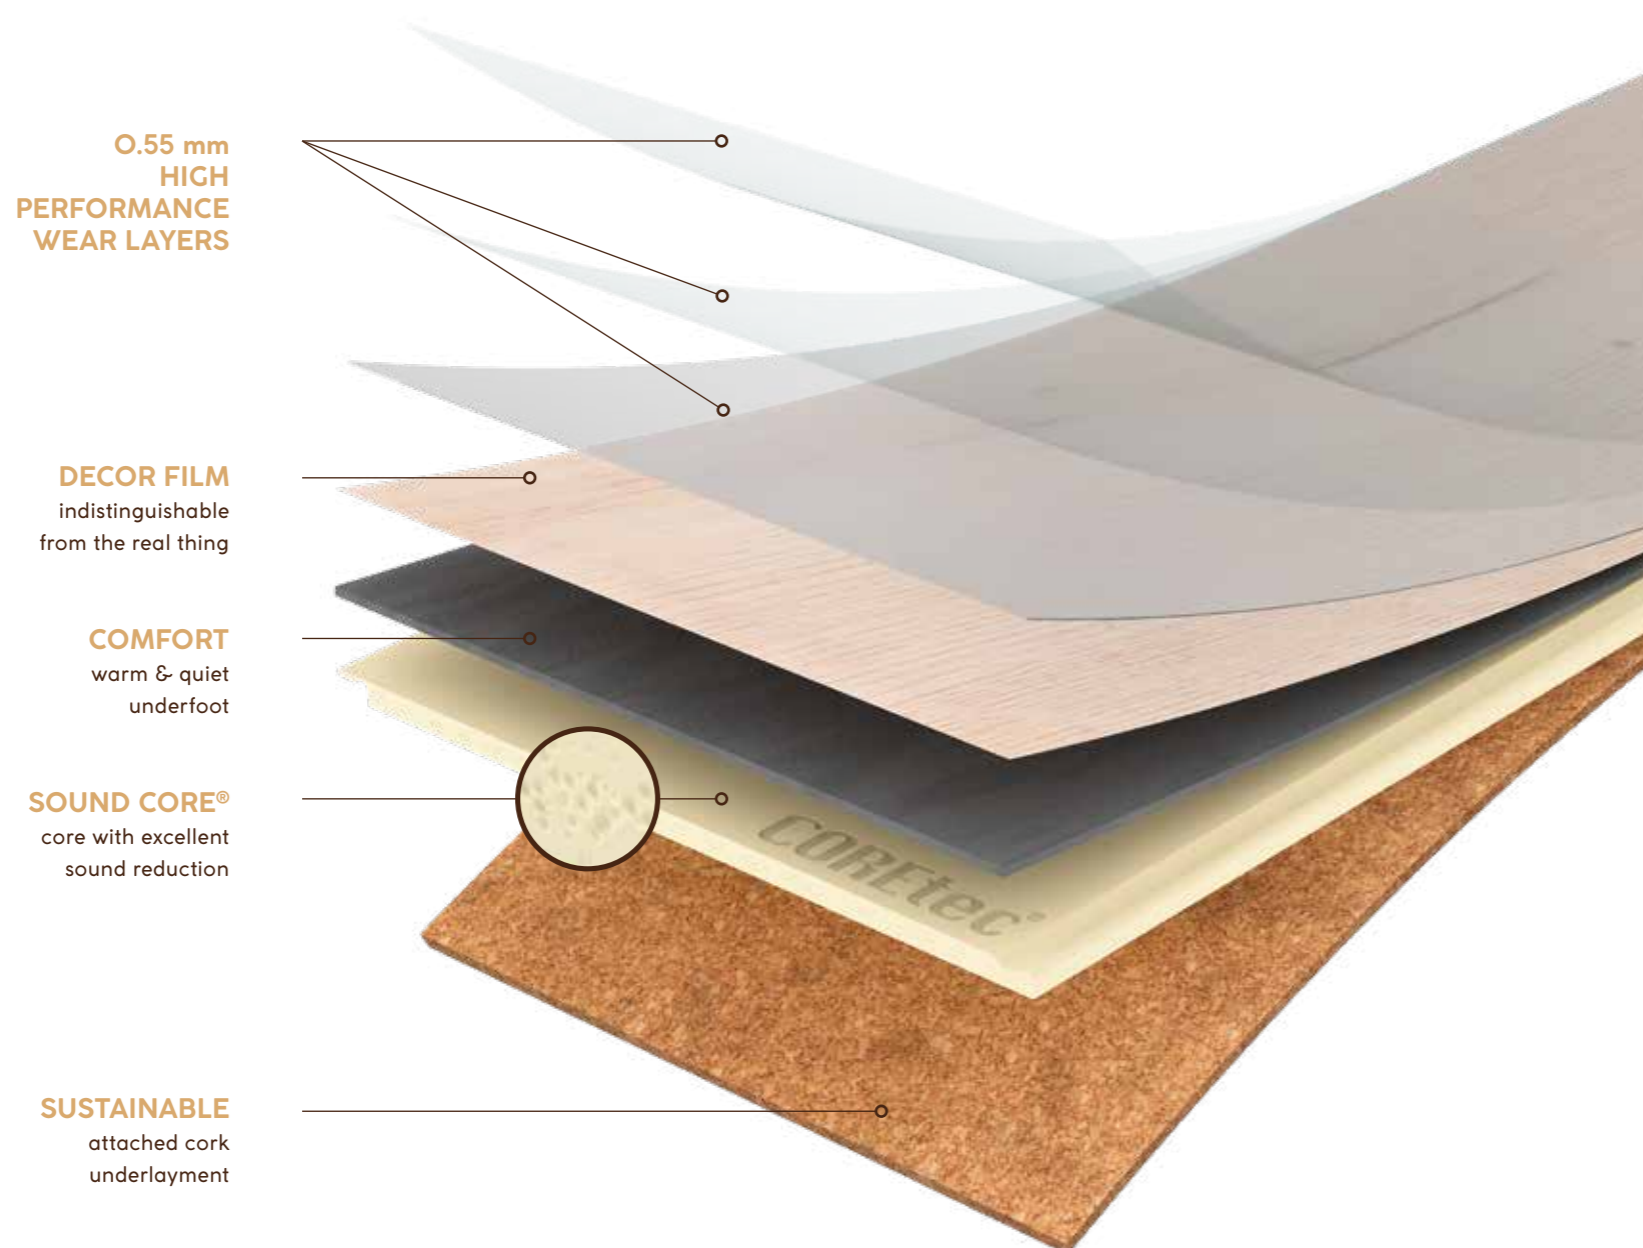

4 Time saving solution

COREtec[®] is easy to install, to care for and to live with. Its secure angle tap system doesn't require any glue or nails and can be installed over existing floors without additional underlayment.

Forget about sanding, polishing, sealing or refinishing: our floors are maintenance-free.

SOUND CORE® - 8 mm

Silent & strong, down to the *core*

At COREtec®, we're proud to offer the most complete collection of 100% waterproof floors, so you can express what makes you, you.