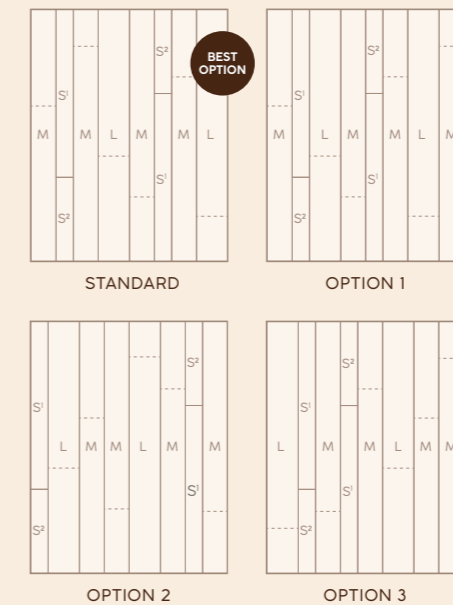

Mix & match your own style with our herringbone planks.

Please consult our installation guide for more information about specific requirements, such as expansion gaps and material needs.

Multi Series variations

Create your own style with four different plank sizes. The layout you choose is completely up to you!

Please consult our installation guide for more information about specific requirements, such as expansion gaps and material needs.