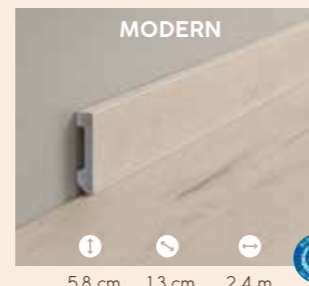

5.8 cm 1.3 cm 2.4 m
70 MD9 ...