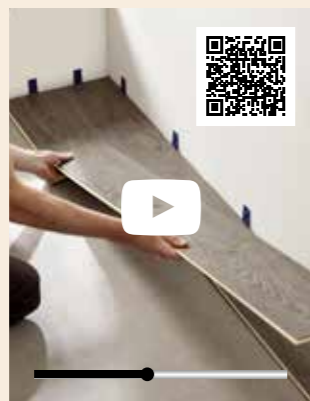

4 cm 1 cm 2.3 m
70 PSK2300-1

8 cm 1.5 cm 2.4 m
70 HD9 ...

5.8 cm 1.3 cm 2.4 m
70 MD9 ...

1.8 cm 1.8 cm 2.4 m
70 QR9 ...

1 cm 4.2 cm 1.93 m
70 MP9 ...

Matching design accessories

Our design accessories match the design of your floor & are also 100% waterproof & shock resistant.

! ... = Matching design reference

Installation

Easy installation

COREtec® floors have the easiest install on the market.

Watch our installation video on our website. www.coretecfloors.com

Herringbone Series variations