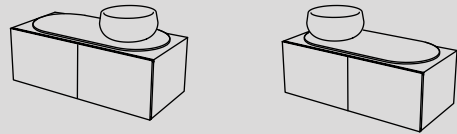

Delfo

Vedi collezione / See collection pag. 58

Modelli disponibili Available models

113 x 52 x h 40
Delfo mobile con ante frontali lisce, lavabo e top
Delfo cabinet with smooth front door, washbasin and top