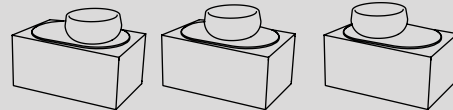

NEW 76 x 52 x h 40
Delfo mobile con ante frontali lisce, lavabo e top
Delfo cabinet with smooth front door, washbasin and top