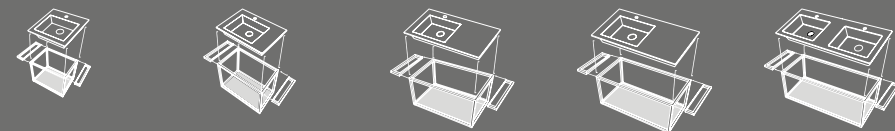

Era

Era 48
Struttura sospesa
Wall-hung framework
cm 48 x 46 x 40 h

Era 60
Struttura sospesa
Wall-hung framework
cm 60 x 46 x 40 h

Era 80
Struttura sospesa
Wall-hung framework
cm 80 x 46 x 40 h

Era 100
Struttura sospesa
Wall-hung framework
cm 100 x 46 x 40 h

Era 120
Struttura sospesa
Wall-hung framework
cm 120 x 46 x 40 h