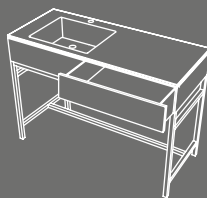

Collezione Milano 2016

Un grande bacino e un comodo piano d'appoggio caratterizzano un mobile puro ed essenziale con piano in ceramica disponibile nelle 16 finiture della gamma Terre di Cielo o in bianco lucido con integrato un cassetto contenitore. La struttura in acciaio Nero Matt, Bronzo spazzolato o Cemento può essere completata da una cassetiera in essenza o laccata.

Design A. Parisio - G. Pezzano

A large washbasin and a comfortable countertop characterise a pure and essential piece of furniture with the ceramic countertop available in the 16 finishes of the Terre di Cielo colour range or glossy white with an integrated storage drawer. The structure is made of steel and available in Matt black, Brushed bronze or Cemento and can be completed with a chest of drawers in a wooden or lacquered finish.

Milano
Mobile senza cassetiera
Cabinet without drawers
cm 120 x 50 x 85 h