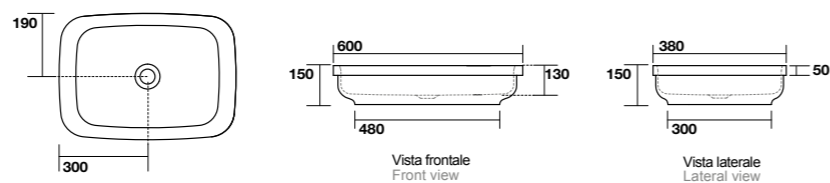

3558
 CENTO lavabo appoggio o incasso Ø 35 cm.
 CENTO Ø 35 cm countertop or semi-recessed basin.

5142
 TRIBECA lavabo appoggio o incasso monoforo 60x43 cm.
 Disponibile anche in KERASAN+TECH.
 TRIBECA 60x43 cm countertop or semi-recessed basin.
 Also available in KERASAN+TECH.

5143
 TRIBECA lavabo appoggio o incasso 60x38 cm.
 Disponibile anche in KERASAN+TECH.
 TRIBECA 60x38 cm countertop or semi-recessed basin.
 Also available in KERASAN+TECH.

4802
 Lavabo appoggio FLUTE Ø 40 H 29 cm.
 FLUTE Ø 40 H 29 cm countertop basin.