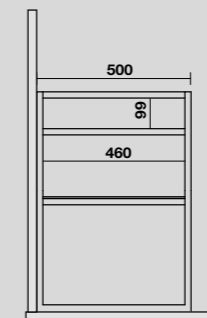

9332k1 LOUISE / 9332k2 LOUISE