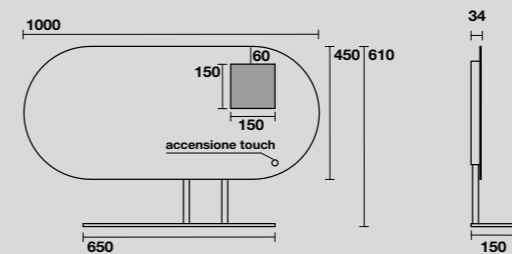

**SPECCHI
MIRRORS**

933031