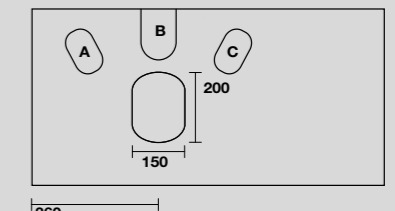

LAVABI COMPATIBILI CON PREFORI SUL PIANO:
PREFORO A (SX) : 5344-4601-4604-4302-4605-5141-5343
PREFORO B (CENTRO) : 5344-4601-4602-4604-4605-4606-5141-5140-0285-5343
PREFORO C (DX) : 5344-4601-4604-4605-4302-5141-5343