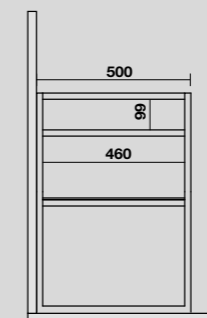

9332k3 LOUISE / 9332k4 LOUISE