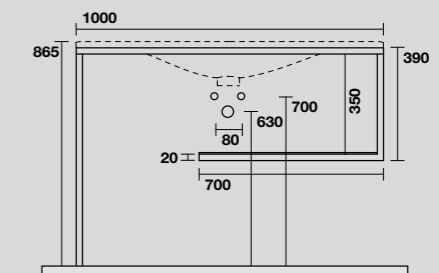

LOUISE STRUTTURA A TERRA PER LAVABO SHAPE 102 CM
LOUISE FLOOR-STANDING VANITY UNIT FOR 102 CM SHAPE WASHBASIN

9333k2
LOUISE struttura a terra in acciaio inox nero matt
con ripiano in gres bianco per lavabo Shape 102 cm.
*LOUISE floor-standing matt black stainless steel vanity unit with
white gres shelf for 102 cm Shape washbasin.*