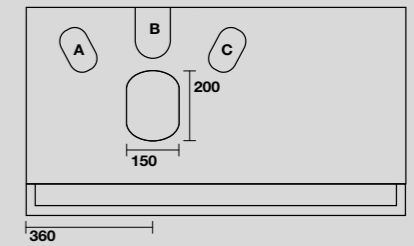

LAVABI COMPATIBILI CON PREFORI SUL PIANO:
PREFORO A (SX) : 5344-4601-4604-4302-4605-5141-5343
PREFORO B (CENTRO) : 5344-4601-4602-4604-4605-4606-5141-5140-0285-5343
PREFORO C (DX) : 5344-4601-4604-4605-4302-5141-5343