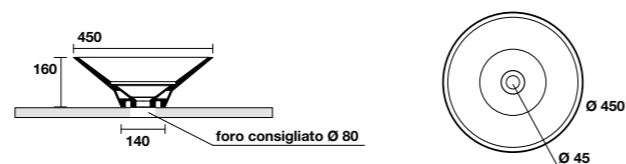

4803
Lavabo appoggio HURRICANE Ø 38 H 23 cm.
HURRICANE Ø 38 H 23 cm countertop basin.