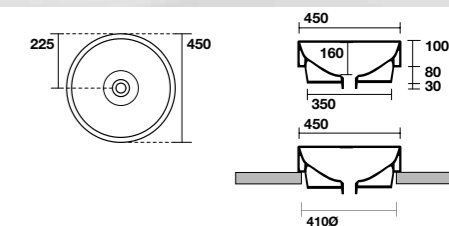

4303
CIOTOLA C3 lavabo appoggio Ø 46 H 15 cm.
Disponibile anche in KERASAN+TECH.
CIOTOLA C3 Ø 46 H 15 cm countertop basin.
Also available in KERASAN+TECH.