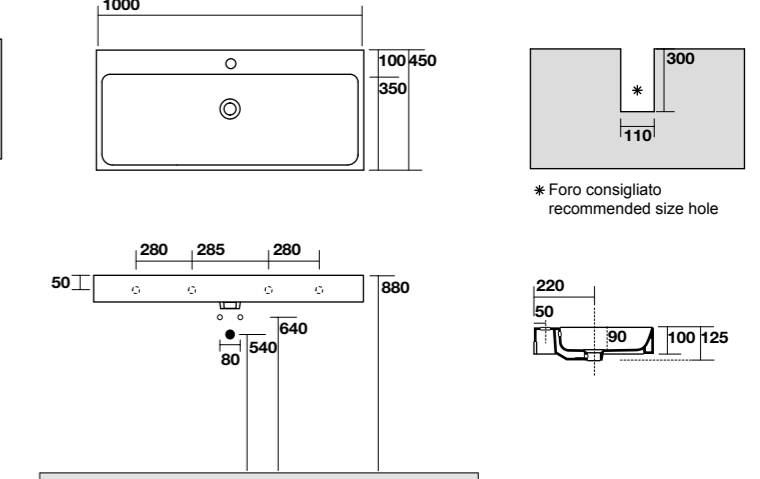

3583

Lavabo 100x45 cm sospeso, appoggio monoforo tutta vasca.
100x45 cm single hole wall-hung or countertop washbasin without side shelf space.