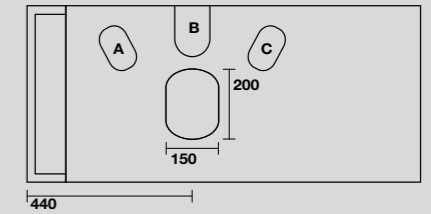

LAVABI COMPATIBILI CON PREFORI SUL PIANO:
PREFORO A (SX) : 5344-4601-4604-4302-4605-5141-5343
PREFORO B (CENTRO) : 5344-4601-4602-4604-4605-4606-5141-5140-0285-5343
PREFORO C (DX) : 5344-4601-4604-4605-4302-5141-5343