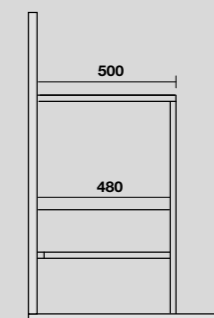

THELMA STRUTTURA A TERRA PER LAVABO SHAPE 102 CM
THELMA FLOOR-STANDING VANITY UNIT FOR 102 CM SHAPE WASHBASIN