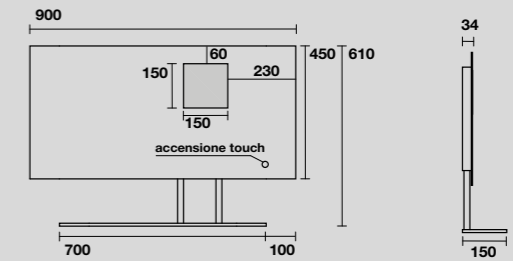

**SPECCHI
MIRRORS**

932731