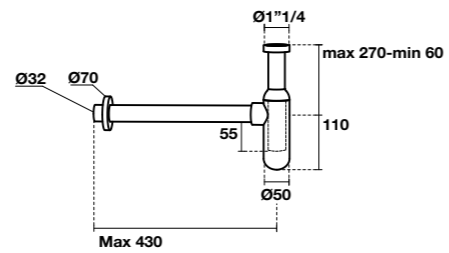

9235

Sifone lavabo Lux 1"1/4.
Lux bottle trap 1"1/4.