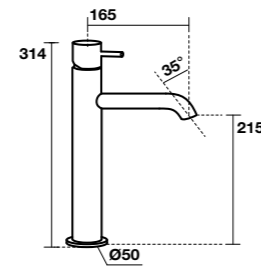

9227

Mix lavabo alto senza scarico.
High spout basin mixer tap without pop-up rod.