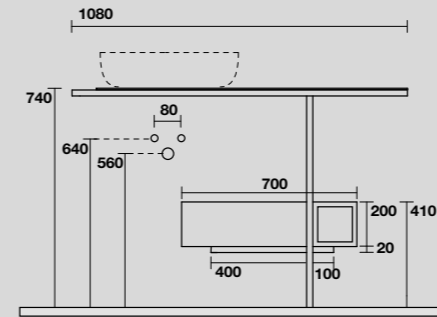

9323k1 THELMA / 9323k2 THELMA