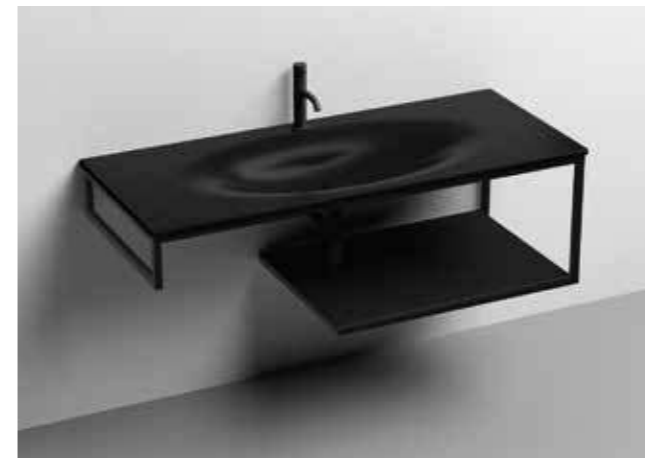

9324k3
LOUISE struttura sospesa in acciaio inox nero matt
con ripiano in gres nero per lavabo Shape 122 cm.
LOUISE wall-hung matt black stainless steel vanity unit with black
gres shelf for 122 cm Shape washbasin.