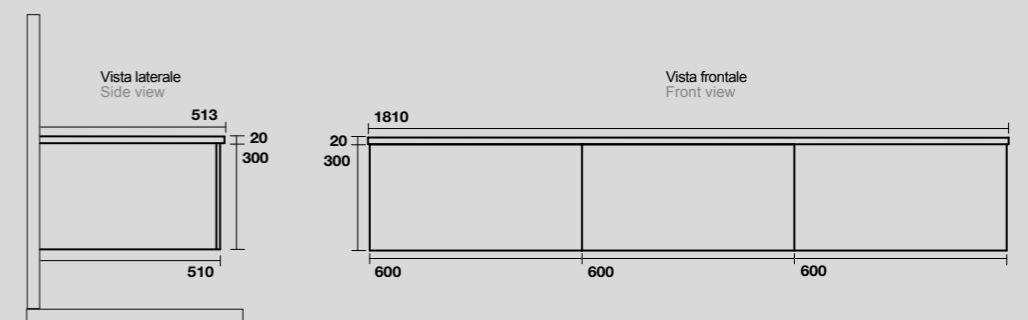

9209
Piede in metallo per mobili
Metal support for vanity units

9220
Porta salviette mensola
in legno
Towel rail for wooden
countertops