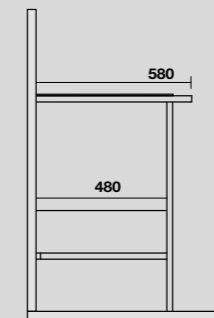

9323k3 THELMA / 9323k4 THELMA