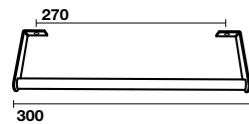

Kerasan si riserva di apportare in qualsiasi momento modifiche tecniche, costruttive e dimensionali utili al miglioramento dei propri prodotti; pesi e misure sono da considerarsi indicativi. Le tonalità dei sanitari, a causa delle peculiarità della lavorazione ceramica, sono suscettibili di lievi variazioni da considerarsi in tolleranza. Gli allestimenti fotografici sono realizzati a fini estetici e non indicano soluzioni d'installazione.

Kerasan reserves the right to carry out, at any time, technical, dimensional, and structural modifications to improve its products; weights and measures are shown only as guidance. The shades of the glazes on sanitary ware are susceptible to slight changes which should be considered with tolerance, due to the peculiarities of the ceramic manufacturing process. The settings in the photographs are for aesthetic purposes only and they do not necessarily indicate any installation solutions.