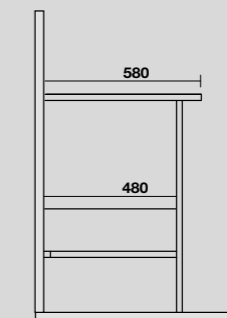

THELMA STRUTTURA A TERRA PER LAVABO SHAPE 122 CM
THELMA FLOOR-STANDING VANITY UNIT FOR 122 CM SHAPE WASHBASIN