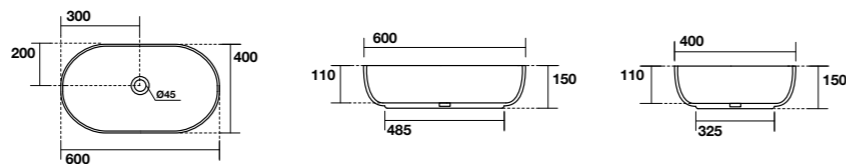

4860
Piatto copripiletta in ceramica
Ceramic drain cover

7335
Mensola sospesa cm 120
120 cm wall-hung countertop

TECHNICAL DATA

KERASAN

4604
F10 lavabo appoggio Ø 43 H 15,5 cm.
Disponibile anche in KERASAN+TECH.
F10 Ø 43 H 15,5 cm countertop basin.
Also available in KERASAN+TECH.

4606
F10 Lavabo appoggio ovale 70x44 cm.
Disponibile anche in KERASAN+TECH.
F10 70x44 cm oval countertop basin.
Also available in KERASAN+TECH.

4605
F10 lavabo appoggio ovale 56x44 cm.
Disponibile anche in KERASAN+TECH.
F10 56x44 cm oval countertop basin.
Also available in KERASAN+TECH.

5344
NOLITA lavabo appoggio Ø 40 H 15 cm.
Disponibile anche in KERASAN+TECH.
NOLITA Ø 40 H 15 cm countertop basin.
Also available in KERASAN+TECH.

5343
NOLITA lavabo appoggio 60x40 cm.
Disponibile anche in KERASAN+TECH.
NOLITA 60x40 cm countertop basin.
Also available in KERASAN+TECH.