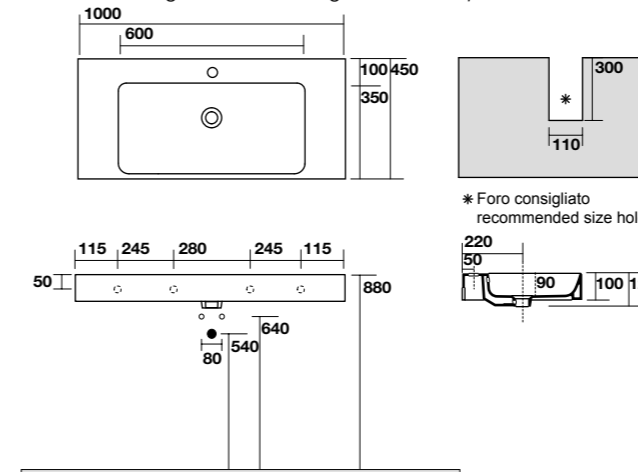

3550

Lavabo monoforo 100x45 cm sospeso o appoggio con piani laterali.
100x45 cm single hole wall-hung or countertop basin with side shelf space.