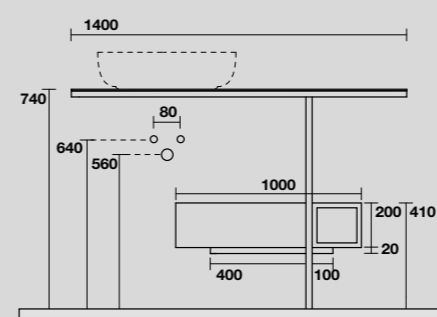

9323k5 THELMA / 9323k6 THELMA