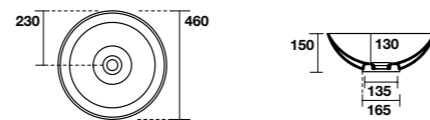

3557
CENTO lavabo appoggio o incasso Ø 45 cm.
CENTO Ø 45 cm countertop or semi-recessed basin.