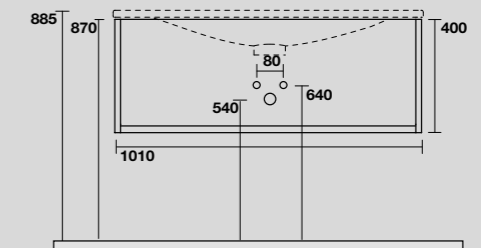

LAVABO SHAPE 102 CM
SHAPE 102 CM WASHBASIN

LAVABO SHAPE 102 CM
SHAPE 102 CM WASHBASIN

SHAPE MOBILE SOSPESO
SHAPE WALL-HUNG VANITY UNIT

SHAPE MOBILE SOSPESO PER LAVABO SHAPE 102 CM
WALL-HUNG VANITY UNIT FOR 102 CM SHAPE WASHBASIN