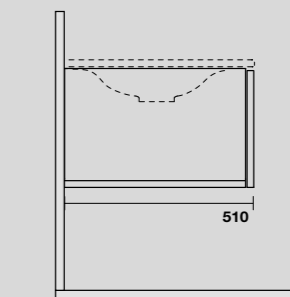

SHAPE MOBILE SOSPESO PER LAVABO SHAPE 122 CM
WALL-HUNG VANITY UNIT FOR 122 CM SHAPE WASHBASIN