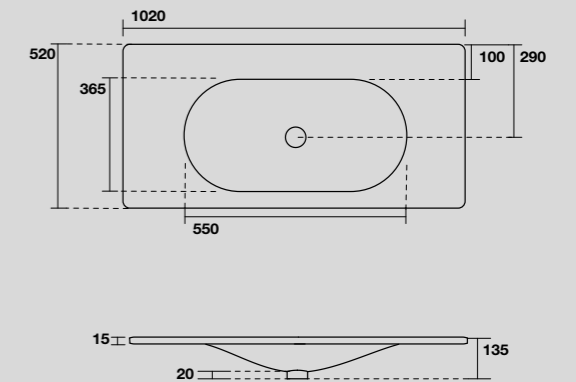

LAVABO SHAPE 102 CM
SHAPE 102 CM WASHBASIN