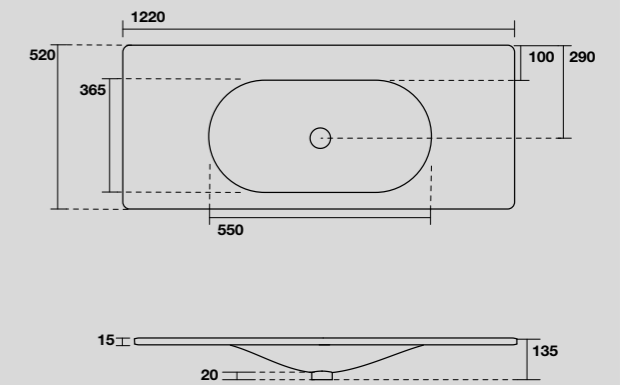

LAVABO SHAPE 122 CM
SHAPE 122 CM WASHBASIN