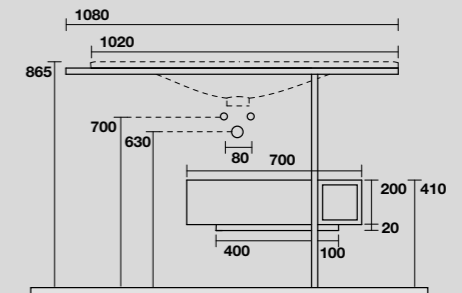

THELMA STRUTTURA A TERRA PER LAVABO SHAPE 102 CM
THELMA FLOOR-STANDING VANITY UNIT FOR 102 CM SHAPE WASHBASIN