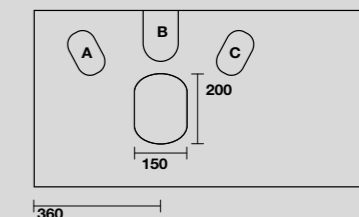

LAVABI COMPATIBILI CON PREFORI SUL PIANO:
PREFORO A (SX) : 5344-4601-4604-4302-4605-5141-5343
PREFORO B (CENTRO) : 5344-4601-4602-4604-4605-4606-5141-5140-0285-5343
PREFORO C (DX) : 5344-4601-4604-4605-4302-5141-5343