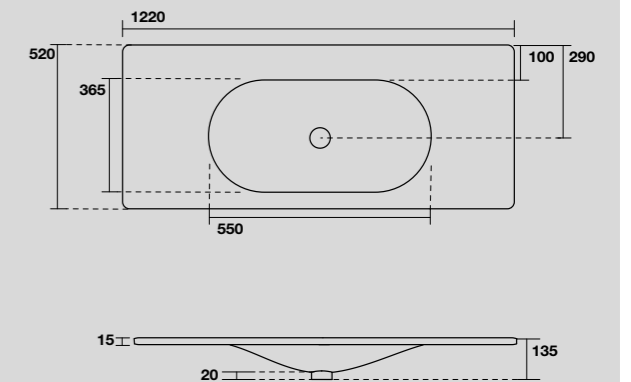

LAVABO SHAPE 122 CM
SHAPE 122 CM WASHBASIN