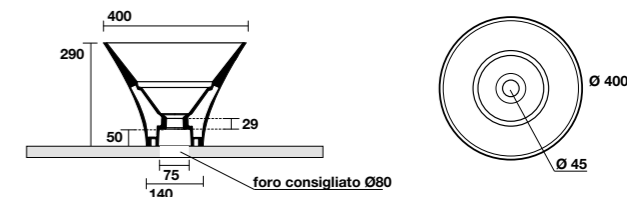

4801
Lavabo appoggio COCKTAIL Ø 45 H 16 cm
COCKTAIL Ø 45 H 16 cm countertop basin