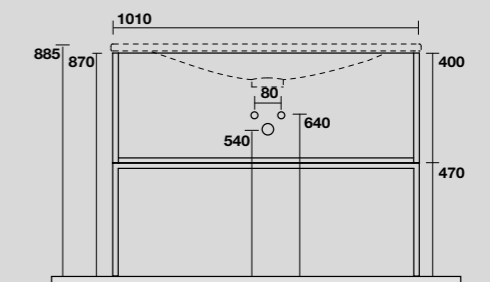

SHAPE MOBILE A TERRA PER LAVABO SHAPE 102 CM
FLOOR-STANDING VANITY UNIT FOR 102 CM SHAPE WASHBASIN