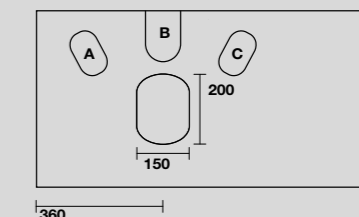

LAVABI COMPATIBILI CON PREFORI SUL PIANO:
PREFORO A (SX) : 5344-4601-4604-4302-4605-5141-5343
PREFORO B (CENTRO) : 5344-4601-4602-4604-4605-4606-5141-5140-0285-5343
PREFORO C (DX) : 5344-4601-4604-4605-4302-5141-5343