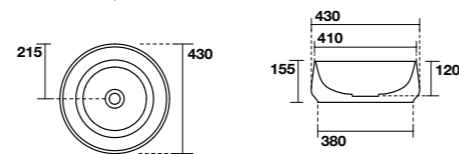

4860
Piatto copripiletta in ceramica
Ceramic drain cover

7335
Mensola sospesa cm 120
120 cm wall-hung countertop

TECHNICAL DATA

KERASAN

4604
F10 lavabo appoggio Ø 43 H 15,5 cm.
Disponibile anche in KERASAN+TECH.
F10 Ø 43 H 15,5 cm countertop basin.
Also available in KERASAN+TECH.