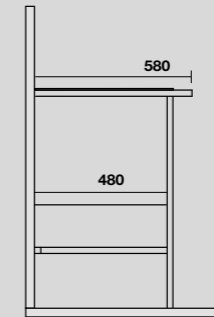

9323k5 THELMA / 9323k6 THELMA