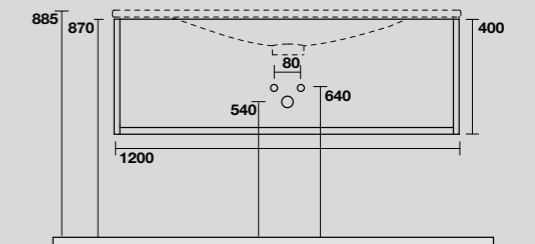

SHAPE MOBILE SOSPESO PER LAVABO SHAPE 122 CM
WALL-HUNG VANITY UNIT FOR 122 CM SHAPE WASHBASIN