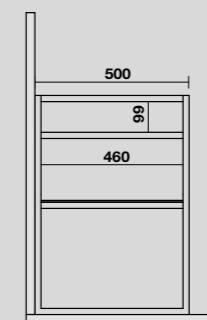

9332k5 LOUISE / 9332k6 LOUISE