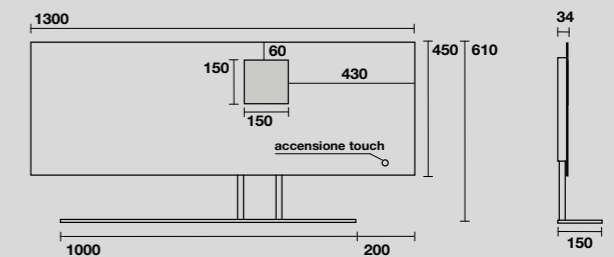

**SPECCHI
MIRRORS**

932931