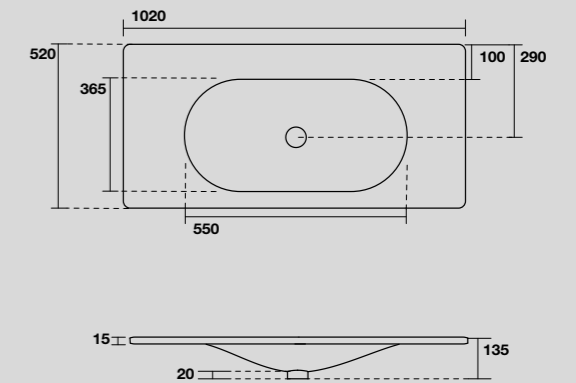

LAVABO SHAPE 102 CM
SHAPE 102 CM WASHBASIN