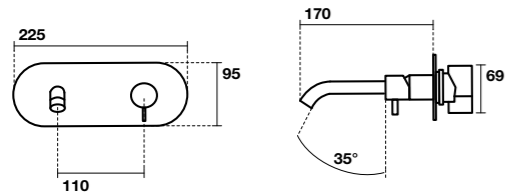

9228

Mix incasso lavabo.
Wall-mounted basin mixer tap.