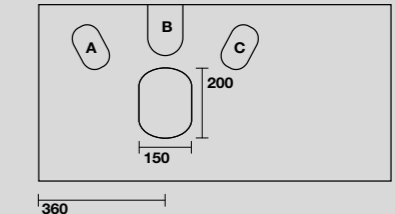

LAVABI COMPATIBILI CON PREFORI SUL PIANO:
PREFORO A (SX) : 5344-4601-4604-4302-4605-5141-5343
PREFORO B (CENTRO) : 5344-4601-4602-4604-4605-4606-5141-5140-0285-5343
PREFORO C (DX) : 5344-4601-4604-4605-4302-5141-5343