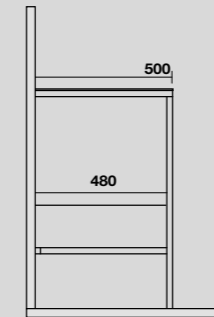

9323k1 THELMA / 9323k2 THELMA