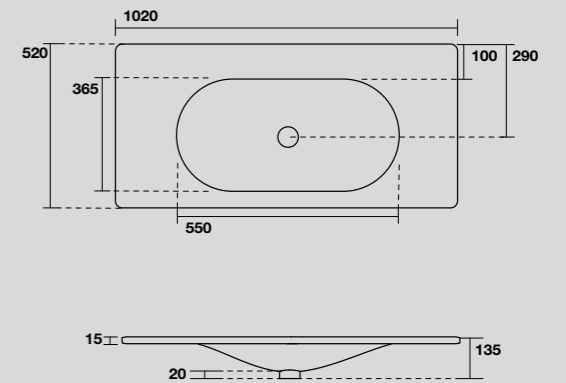

LAVABO SHAPE 102 CM
SHAPE 102 CM WASHBASIN