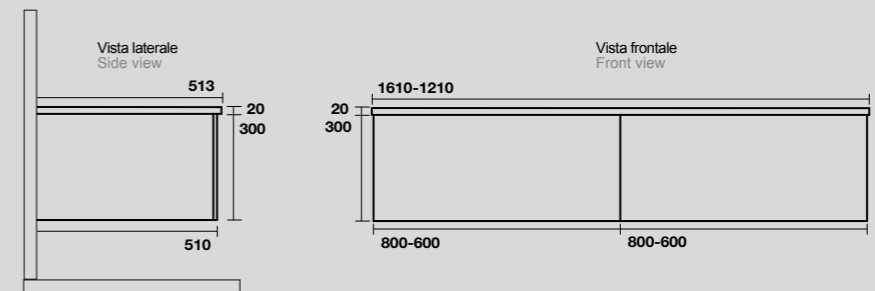

7442
Mobile sospeso cm 160
con 2 cassetti push&pull
160 cm wall-hung vanity
unit with 2 push to open
drawers

7443
Mobile sospeso cm 180
con 3 cassetti push&pull
180 cm wall-hung vanity
unit with 3 push to open
drawers