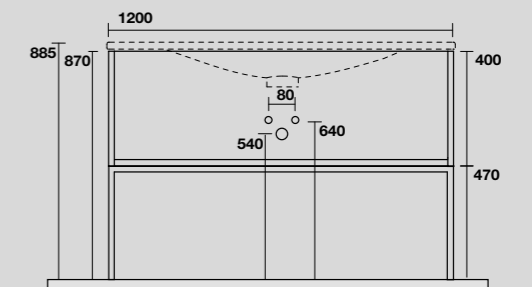

SHAPE MOBILE A TERRA PER LAVABO SHAPE 122 CM
FLOOR-STANDING VANITY UNIT FOR 122 CM SHAPE WASHBASIN