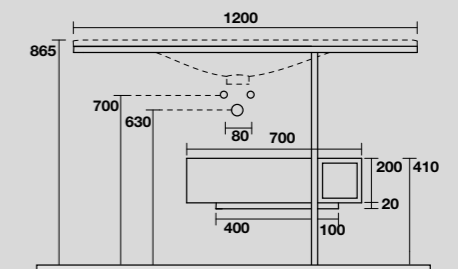

THELMA STRUTTURA A TERRA PER LAVABO SHAPE 122 CM
THELMA FLOOR-STANDING VANITY UNIT FOR 122 CM SHAPE WASHBASIN