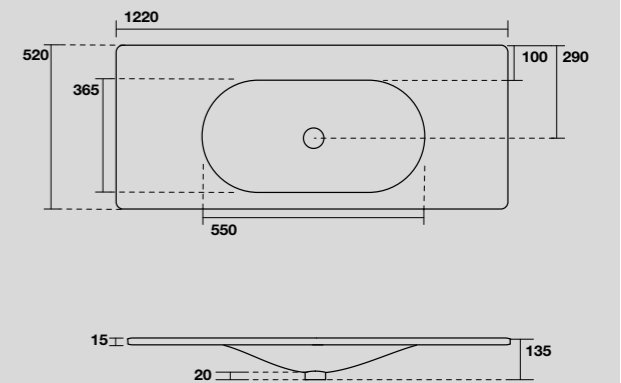

LAVABO SHAPE 122 CM
SHAPE 122 CM WASHBASIN