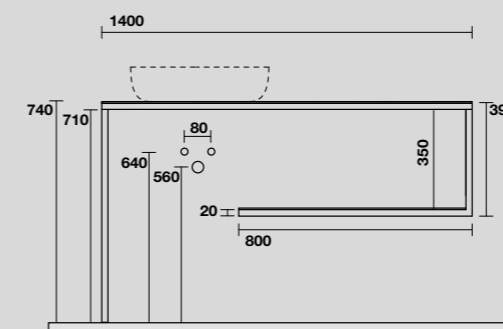

9332k5 LOUISE / 9332k6 LOUISE