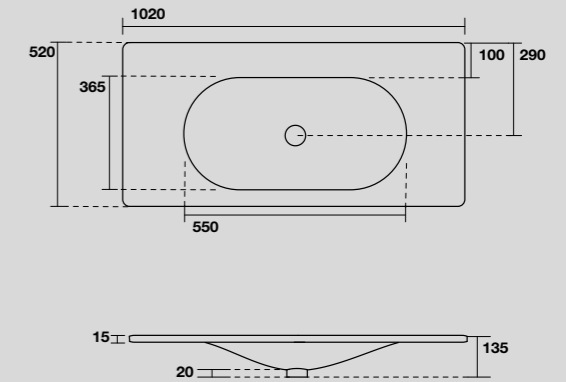

LAVABO SHAPE 102 CM
SHAPE 102 CM WASHBASIN