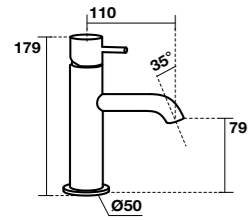

RUBINETTI E PORTASALVIETTE
TAPS AND TOWEL RACKS

9226

Mix lavabo senza scarico.
Basin mixer tap without pop-up rod.