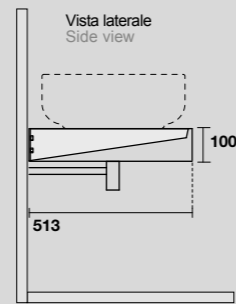

7336
Mensola sospesa 140 cm
140 cm wall-hung countertop