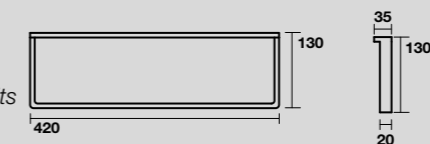

9209
Piede in metallo per mobili
Metal support for vanity units