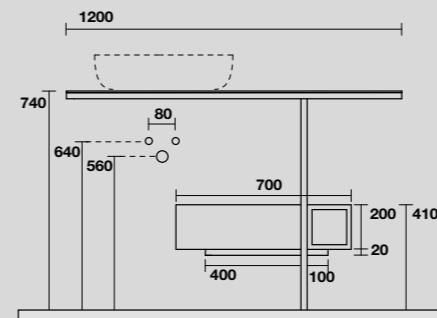

9323k3 THELMA / 9323k4 THELMA