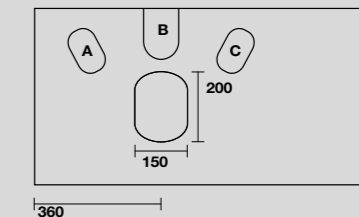

LAVABI COMPATIBILI CON PREFORI SUL PIANO:
PREFORO A (SX) : 5344-4601-4604-4302-4605-5141-5343
PREFORO B (CENTRO) : 5344-4601-4602-4604-4605-4606-5141-5140-0285-5343
PREFORO C (DX) : 5344-4601-4604-4605-4302-5141-5343