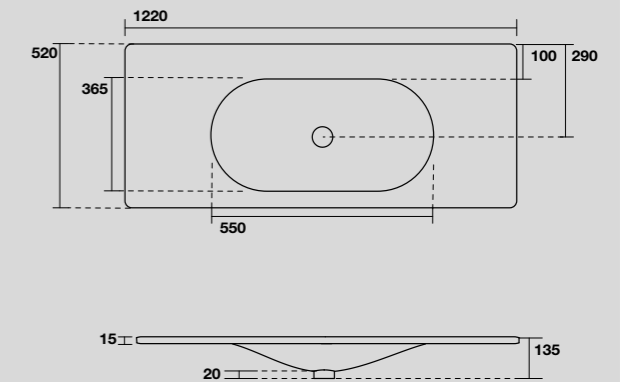

LAVABO SHAPE 122 CM
SHAPE 122 CM WASHBASIN