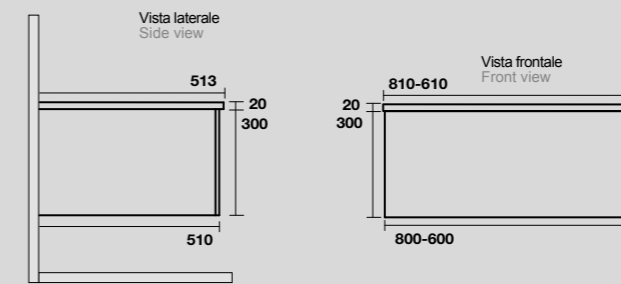

**MOBILE SOSPESO
WALL-HUNG VANITY UNIT**

7439
Mobile sospeso cm 60 con
cassetto push&pull
60 cm wall-hung vanity unit
with push to open drawer

7440
Mobile sospeso cm 80 con
cassetto push&pull
80 cm wall-hung vanity unit
with push to open drawer