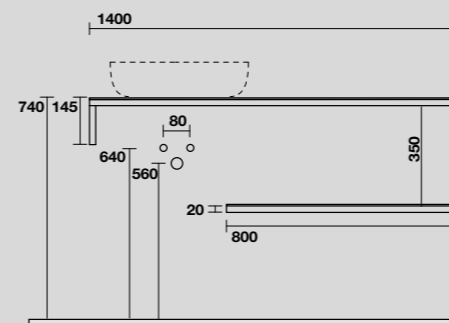

9322k5 LOUISE / 9322k6 LOUISE