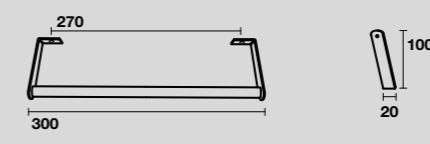

9220
Porta salviette mensola
in legno
Towel rail for wooden
countertops