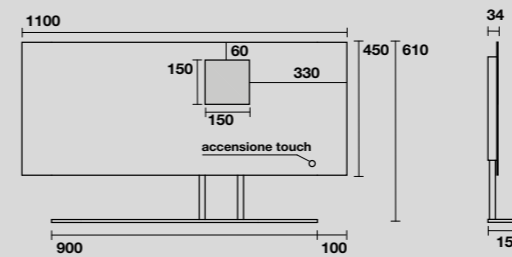

**SPECCHI
MIRRORS**

932831