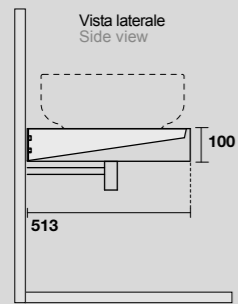

**MENSOLE
COUNTERTOPS**

7335
Mensola sospesa 120 cm
120 cm wall-hung countertop