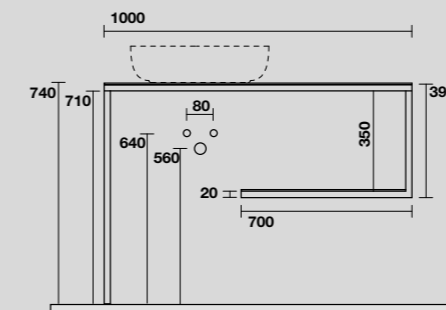

9332k1 LOUISE / 9332k2 LOUISE