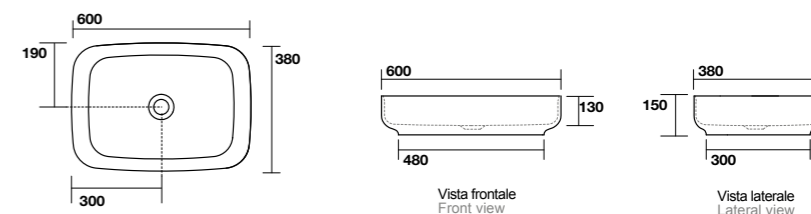

4601
ON lavabo appoggio 43x43 cm.
Disponibile anche in KERASAN+TECH.
ON 43x43 cm countertop basin.
Also available in KERASAN+TECH.

4602
ON lavabo appoggio 70x43 cm.
Disponibile anche in KERASAN+TECH.
ON 70x43 cm countertop basin.
Also available in KERASAN+TECH.

5141
TRIBECA lavabo appoggio 60x38 cm.
TRIBECA 60x38 cm countertop basin.

5140
TRIBECA lavabo appoggio monoforo 60x43 cm.
Disponibile anche in KERASAN+TECH.
TRIBECA 60x43 cm single hole countertop basin.
Also available in KERASAN+TECH.