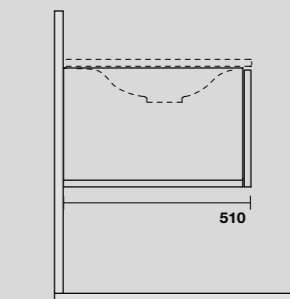

LAVABO SHAPE 102 CM
SHAPE 102 CM WASHBASIN

LAVABO SHAPE 102 CM
SHAPE 102 CM WASHBASIN

SHAPE MOBILE SOSPESO
SHAPE WALL-HUNG VANITY UNIT

SHAPE MOBILE SOSPESO PER LAVABO SHAPE 102 CM
WALL-HUNG VANITY UNIT FOR 102 CM SHAPE WASHBASIN