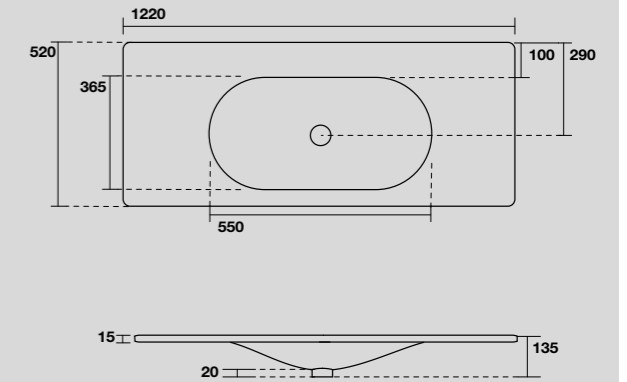

LAVABO SHAPE 122 CM
SHAPE 122 CM WASHBASIN