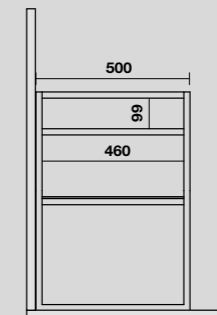

LAVABO SHAPE 102 CM
SHAPE 102 CM WASHBASIN

LAVABO SHAPE 102 CM
SHAPE 102 CM WASHBASIN

LOUISE STRUTTURA A TERRA
LOUISE FLOOR-STANDING VANITY UNIT

LOUISE STRUTTURA A TERRA PER LAVABO SHAPE 102 CM
LOUISE FLOOR-STANDING VANITY UNIT FOR 102 CM SHAPE WASHBASIN