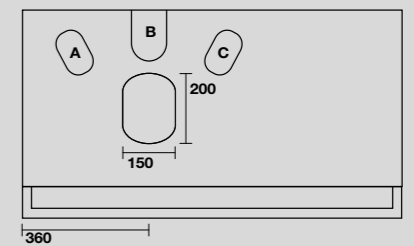

LAVABI COMPATIBILI CON PREFORI SUL PIANO:
PREFORO A (SX) : 5344-4601-4604-4302-4605-5141-5343
PREFORO B (CENTRO) : 5344-4601-4602-4604-4605-4606-5141-5140-0285-5343
PREFORO C (DX) : 5344-4601-4604-4605-4302-5141-5343