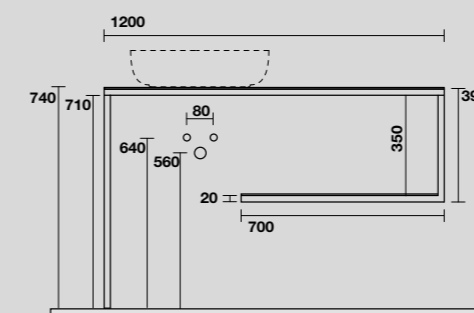

9332k3 LOUISE / 9332k4 LOUISE