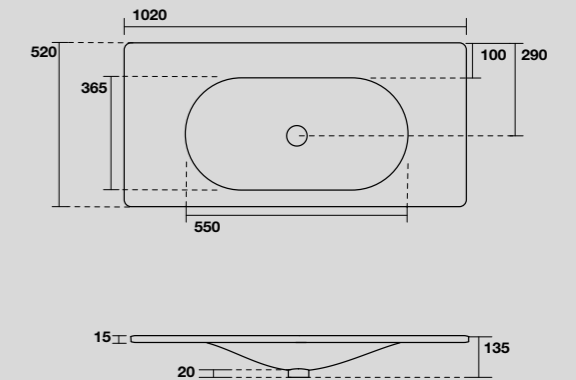

LAVABO SHAPE 102 CM
SHAPE 102 CM WASHBASIN