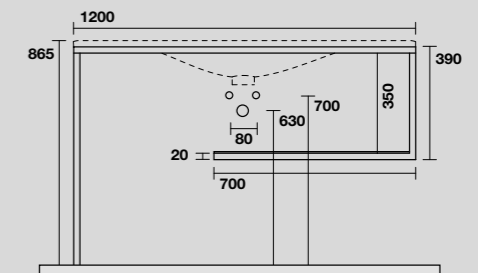

LOUISE STRUTTURA A TERRA PER LAVABO SHAPE 122 CM
LOUISE FLOOR-STANDING VANITY UNIT FOR 122 CM SHAPE WASHBASIN