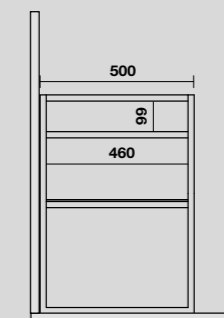

LOUISE STRUTTURA A TERRA PER LAVABO SHAPE 122 CM
LOUISE FLOOR-STANDING VANITY UNIT FOR 122 CM SHAPE WASHBASIN