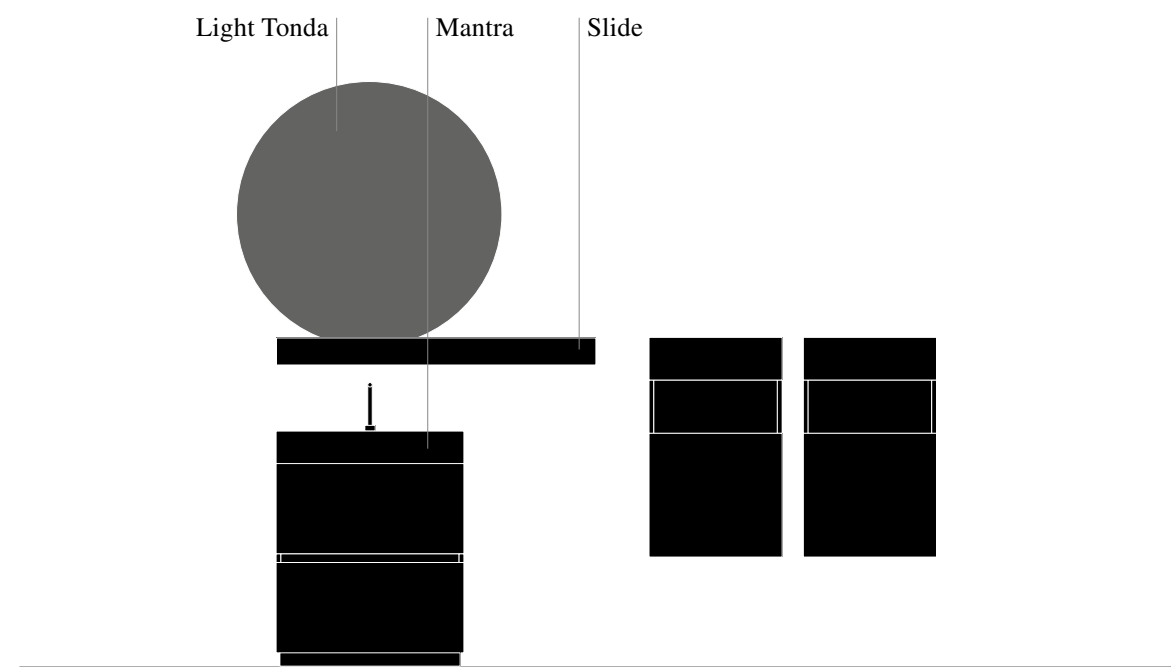

Code 03

Info tecniche

Dimensioni

L 70,5 × P 50,5 cm
(L 135 cm con sporgenza
specchio + mensola)

Lavabo

Mantra H 12,2 cm
in Laminam Statuarietto opaco

Mensola

Slide L 120 cm
in alluminio Nero

Specchiera

Light Tonda Ø 100 cm
con luce led perimetrale

Colonne folding

L 50 × H 82,5 cm
con vano a giorno
in Eucalipto opaco e luce led

Finiture

790
Eucalipto
opaco

AX
Laminam
Statuarietto
opaco