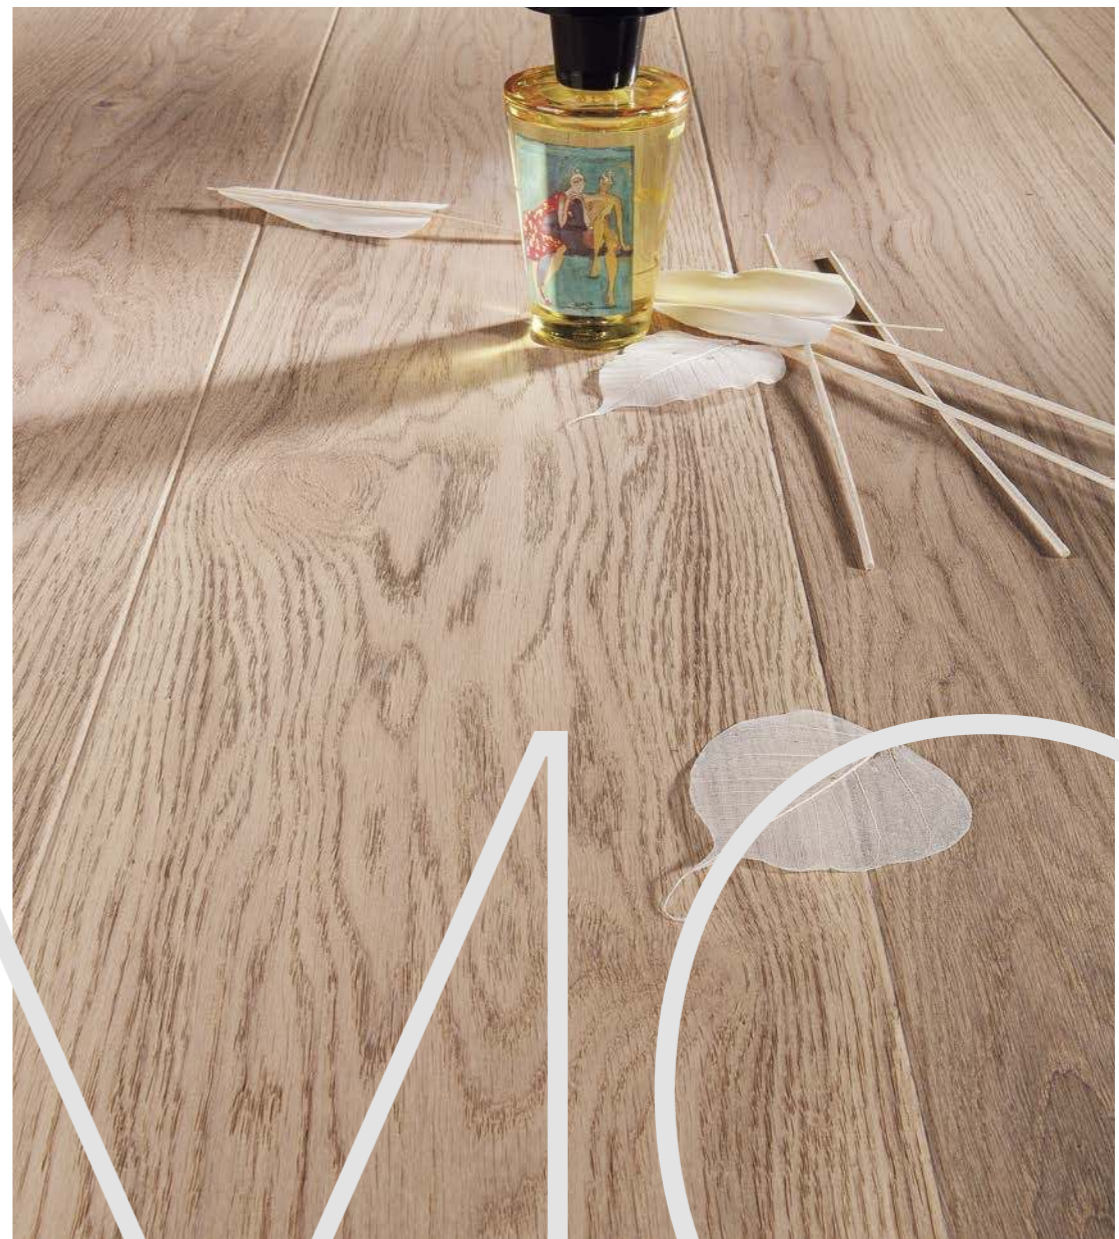

HARMONY

P6101342A – HARMONY Oak skirting board