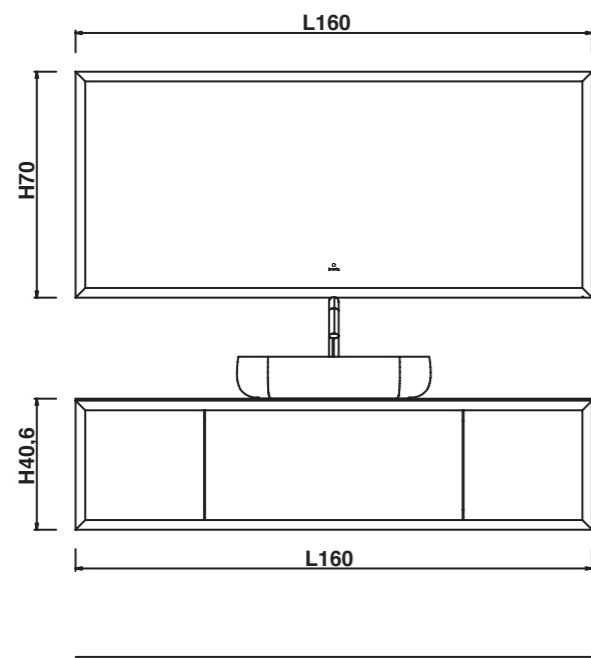

За внешней простотой скрываются сложные проектные и дизайнерские решения. Эксклюзивные материалы, разные по сущности, благодаря талантливому, дизайнерскому решению, консолидируются в общий идеальный образ коллекции.

Perplexed project-orientated and design solutions hide under external simplicity. Exclusive materials, miscellaneous in essence, thanks to talented, design solution, are consolidated into the entire ideal image of the collection.