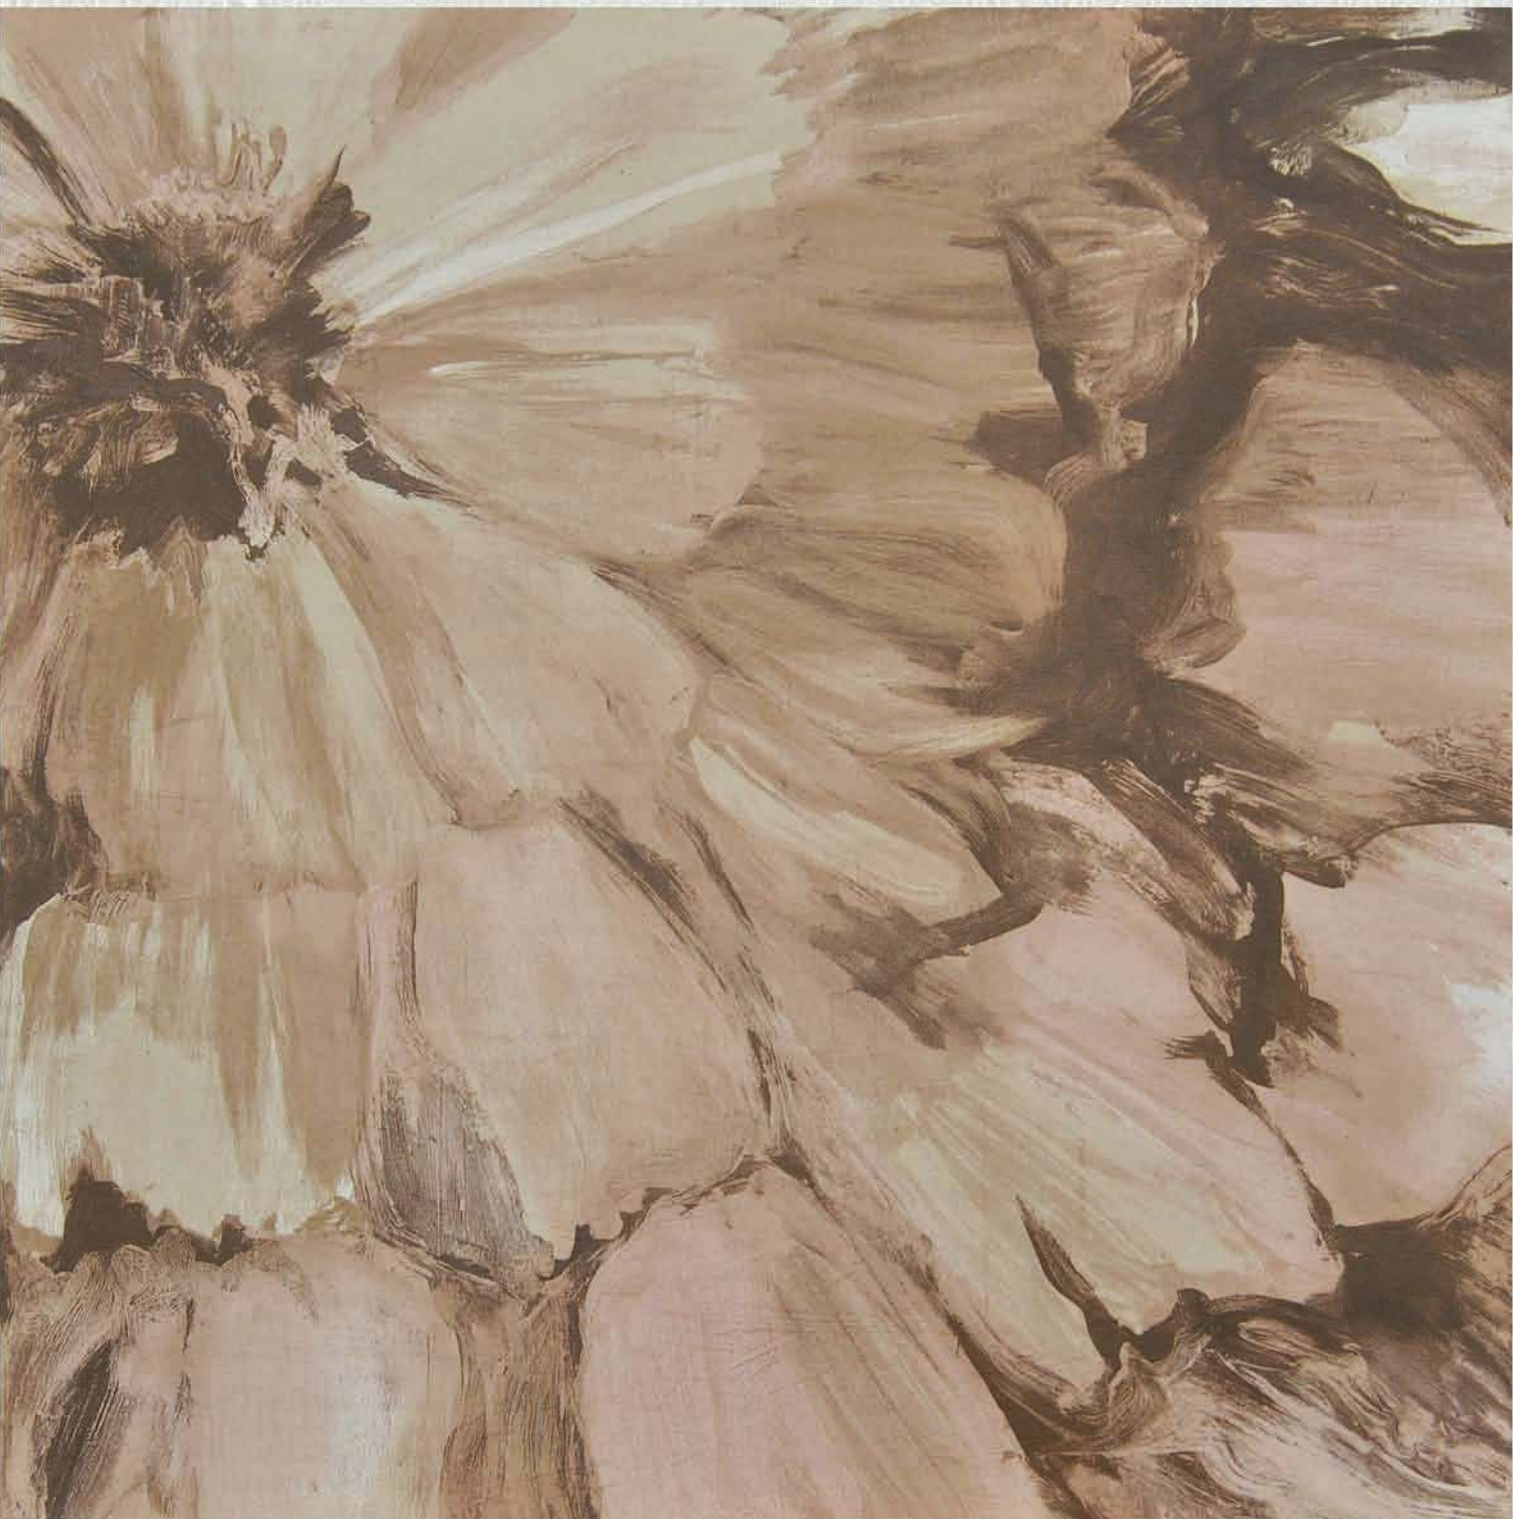

A close-up photograph of two paintbrushes resting on a canvas. The brush on the left has a dark handle and a dense, dark bristle head. The brush on the right has a lighter, possibly wooden handle and a more spread-out bristle head. The canvas surface is covered in soft, blended washes of color, including shades of grey, blue, and brown, creating a textured and atmospheric effect. The lighting is soft and diffused, highlighting the textures of the brushes and the canvas.

Corolle impastate di luce e colore
dove i toni e i cromatismi si fondono
creando atmosfere poetiche.

Corolles blended with light and colour
where shades and chromatic tones create
poetic atmospheres.

A close-up photograph of an artist's hand using a brush to paint on a white canvas. The canvas is mounted on a wooden easel. The painting is in progress, showing faint, light-colored strokes. The background is softly blurred, showing a window with a view of greenery.

otto soggetti dipinti interamente a mano
compongono la serie de "le pennellate"

eight entirely hand painted
themes compose the series "Le Pennellate"

I dipinti:

I fiori di Morandi diventano
"pennellate" vibranti di colore.

Morandi's flowers become
vibrant coloured brush strokes.

soggetto 01

soggetto 02

soggetto 03

soggetto 04

soggetto 05

soggetto 06

soggetto 07