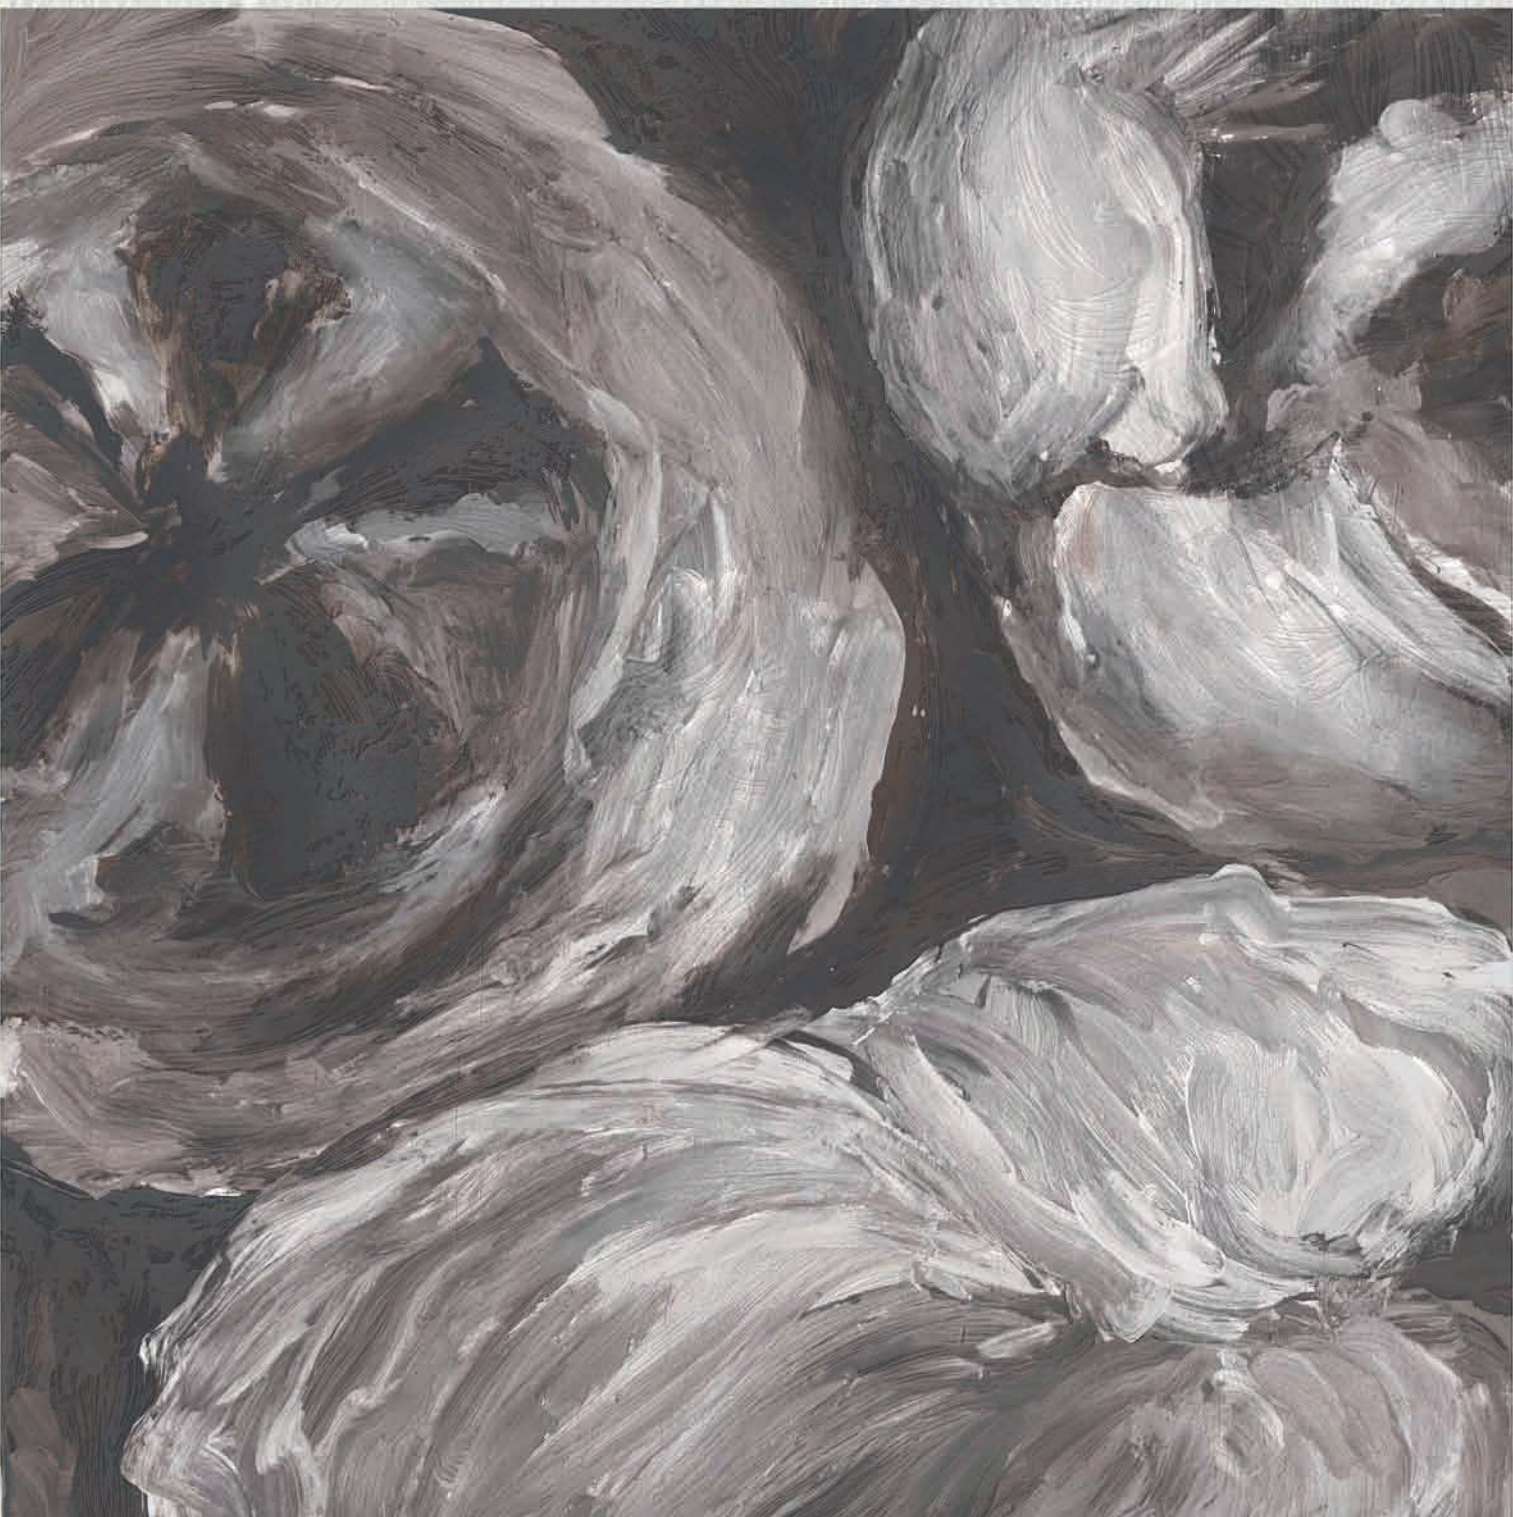

Corolle impastate di luce e colore
dove i toni e i cromatismi si fondono
creando atmosfere poetiche.

Corolles blended with light and colour
where shades and chromatic tones create
poetic atmospheres.

A close-up photograph of an artist's hand using a brush to paint on a white canvas. The canvas is mounted on a wooden easel. The painting is in progress, showing faint, light-colored strokes. The background is softly blurred, showing a window with a view of greenery.

otto soggetti dipinti interamente a mano
compongono la serie de "le pennellate"

eight entirely hand painted
themes compose the series "Le Pennellate"

I dipinti:

I fiori di Morandi diventano
"pennellate" vibranti di colore.

Morandi's flowers become
vibrant coloured brush strokes.

soggetto 01

soggetto 02

soggetto 03

soggetto 04

soggetto 05

soggetto 06

soggetto 07