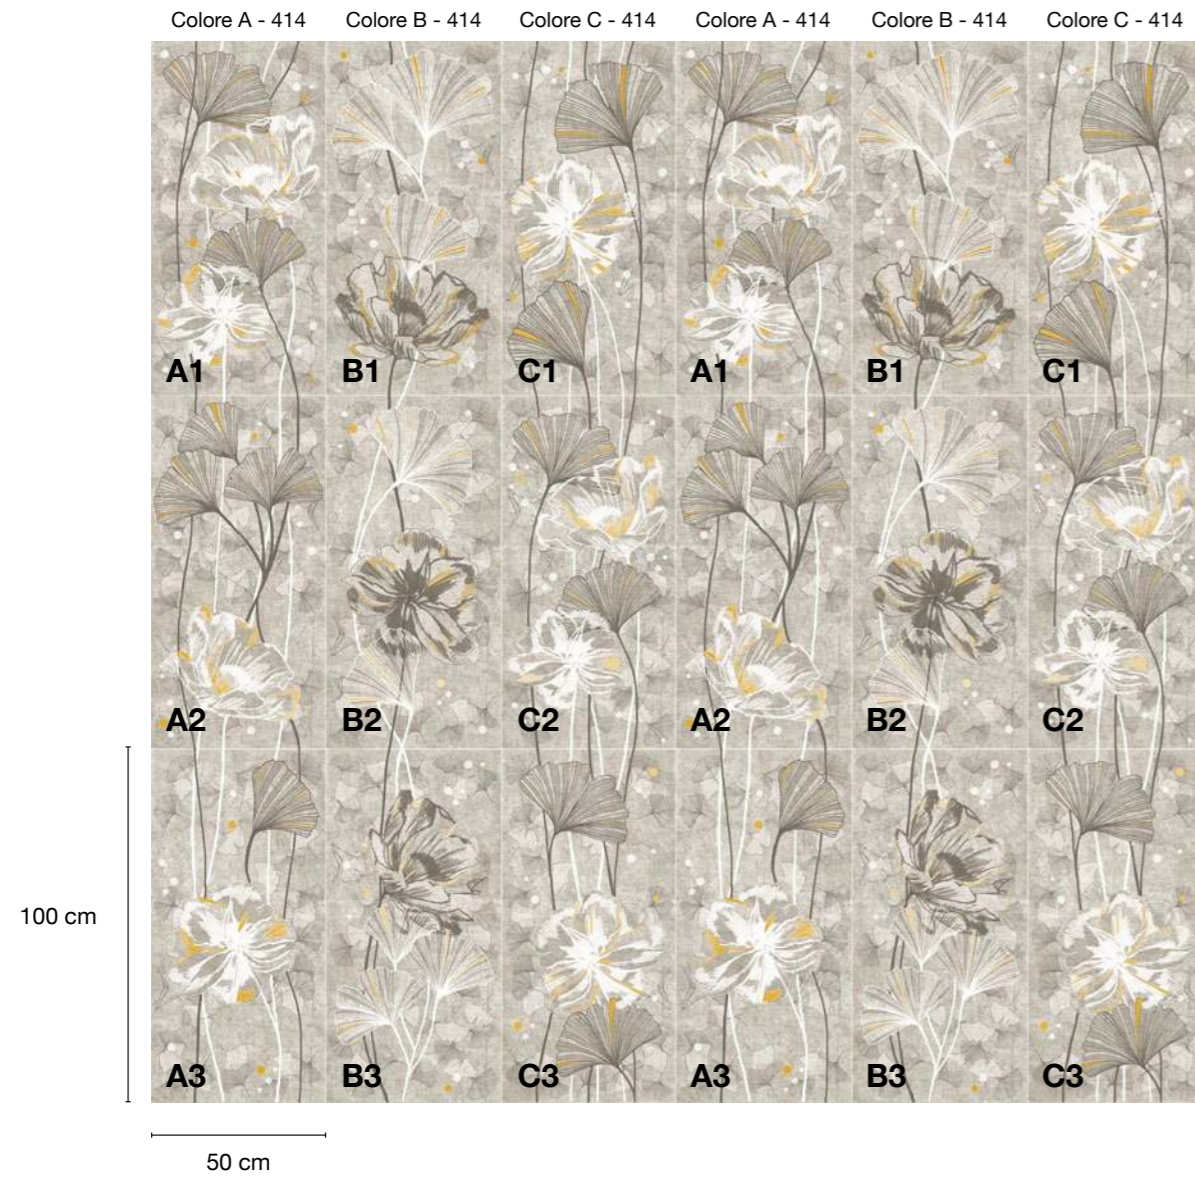

PANNELLO MODULARE GINKO - GINKO MODULAR PANEL

Pannello modulare 50x300 cm - Modular panel 50x300 cm - cod. 073 / Panel