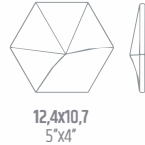

WHITE MATT	24440 EQ-20S	■
WHITE	24439 EQ-20S	
WHITE PEARL	24441 EQ-20M	⊖
CREAM	24431 EQ-20S	
LIGHT GREY	24435 EQ-20S	
DARK GREY	24432 EQ-20S	
SKY BLUE	24438 EQ-20S	
GREIGE	24434 EQ-20S	
BLACK MATT	24430 EQ-20S	■
BLACK	24429 EQ-20S	
MINT	24437 EQ-20S	
METALLIC	24436 EQ-20M	⊖ ⚠
ELECTRIC BLUE	24433 EQ-20M	⚠