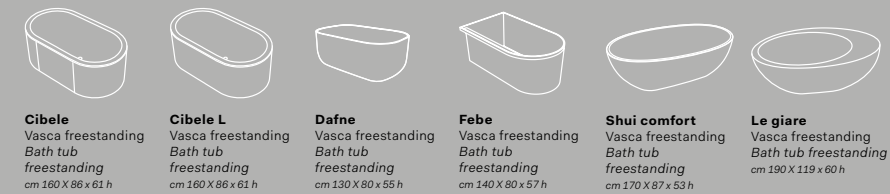

Vasche da bagno Bath tubs

pg. 258