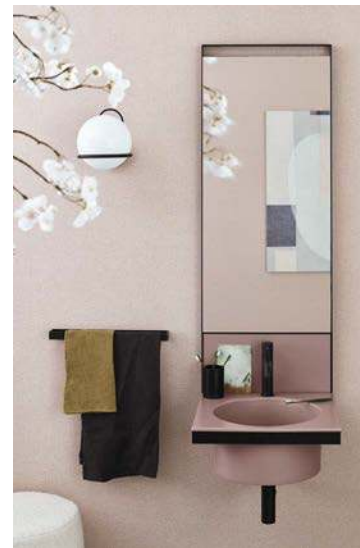

Bespoke Bathroom Solutions

Nel gioco di combinazioni tra forme e colori è possibile virare tra mood differenti, plasmando l'ambiente bagno dei propri desideri. Grazie a collezioni che abbracciano svariati mondi di gusto e alla sperimentazione pionieristica in termini di forme, dimensioni, spessori, superfici e colori, Cielo offre al mercato un numero potenzialmente infinito di soluzioni per l'ambiente bagno, rispondendo alla domanda della clientela più esigente di un prodotto unico ed esclusivo, fortemente identitario, nel nome della massima personalizzazione e dell'individualizzazione.

Bespoke Bathroom Solutions In the game of combinations of shapes and colours, it is possible to tack between different moods, shaping the bathroom environment of one's desires. Thanks to collections that embrace various worlds of taste and pioneering experimentation in terms of shapes, sizes, thicknesses, surfaces and colours, Cielo offers the market a potentially infinite number of solutions for the bathroom environment, responding to the most discerning customers' demand for a unique and exclusive product with a strong identity, in the name of maximum customization and individualization.