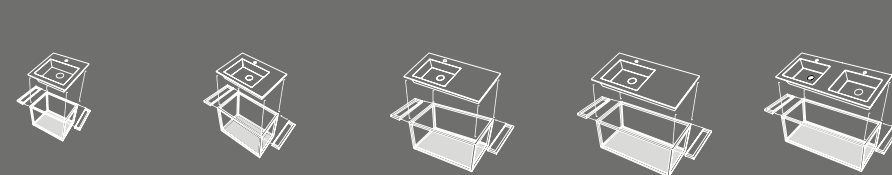

Era

Era 48
Struttura sospesa
Wall-hung framework
cm 48 x 46 x 40 h

Era 60
Struttura sospesa
Wall-hung framework
cm 60 x 46 x 40 h

Era 80
Struttura sospesa
Wall-hung framework
cm 80 x 46 x 40 h

Era 100
Struttura sospesa
Wall-hung framework
cm 100 x 46 x 40 h

Era 120
Struttura sospesa
Wall-hung framework
cm 120 x 46 x 40 h