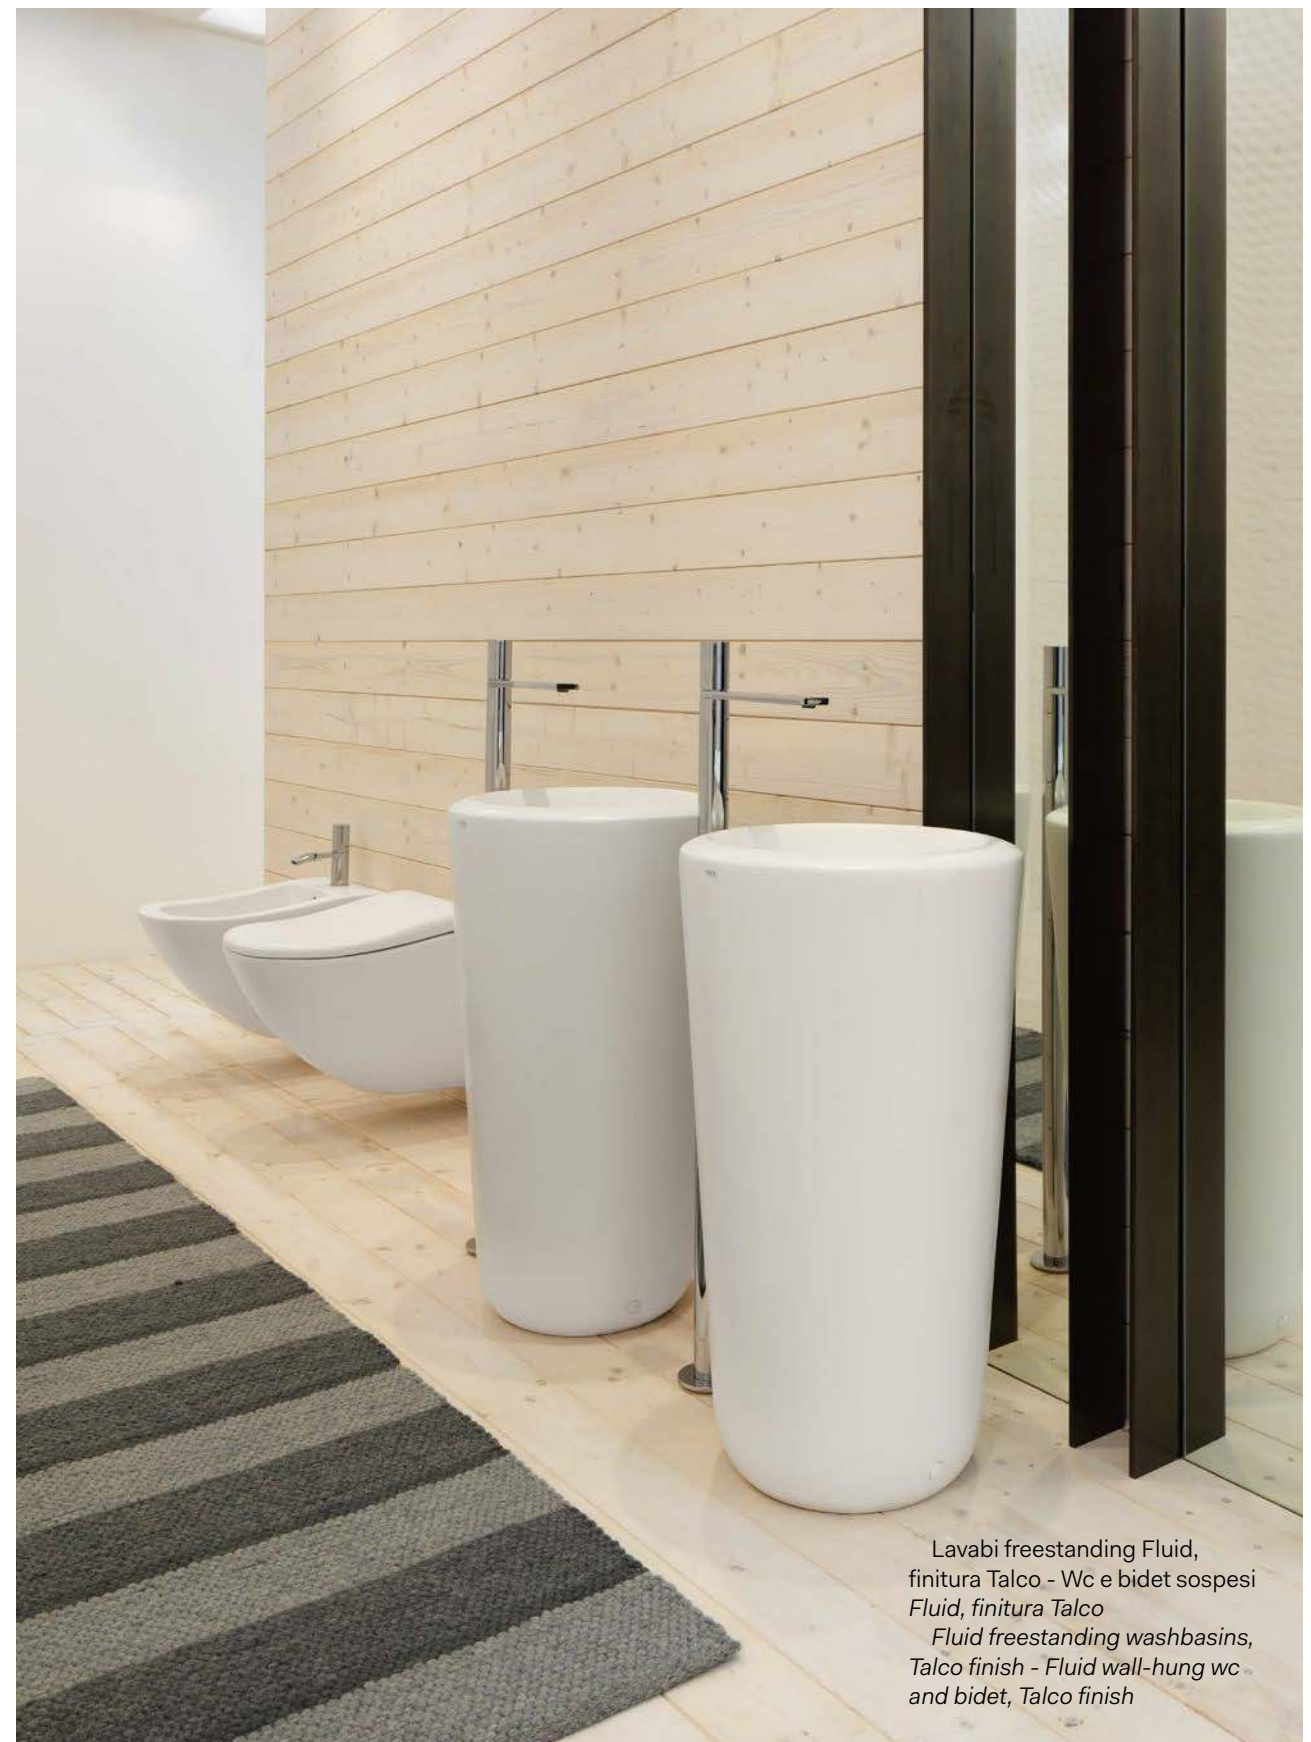

Collezione Fluid 2013

Design Marco Piva

Lavabi / Washbasins

Fluid
Lavabo freestanding
scarico a terra
Freestanding
washbasin, with floor
trap
cm Ø45 x 82 h

Fluid
Lavabo freestanding
scarico a parete
Freestanding
washbasin, with wall
trap
cm Ø45 x 82 h

Fluid 45
Lavabo da appoggio
On top washbasin
cm Ø45 x 14,5 h

Fluid 60
Lavabo da appoggio
On top washbasin
cm 60 x 45 x 14,5 h

Fluid 80
Lavabo sospeso
Wall-hung washbasin
cm 80 x 48 x 15 h

Fluid 100
Lavabo sospeso
Wall-hung washbasin
100 x 48 x h15

Sanitari / Sanitary ware

Fluid
Wc a terra
Back to wall wc
cm 37 x 53 x 41,5 h

Fluid
Bidet a terra
Back to wall bidet
cm 37 x 53 x 41,5 h

Fluid
Wc sospeso
Wall-hung wc
cm 37 x 53 x 37 h

Fluid
Bidet sospeso
Wall-hung bidet
cm 37 x 53 x 37 h

Fluid
Wc a terra
Back to wall wc
cm 37 x 67 x 41,5 h
cm 35 x 14 x 44 h

Lavabi freestanding Fluid,
finitura Talco - Wc e bidet sospesi
Fluid, finitura Talco
Fluid freestanding washbasins,
Talco finish - Fluid wall-hung wc
and bidet, Talco finish