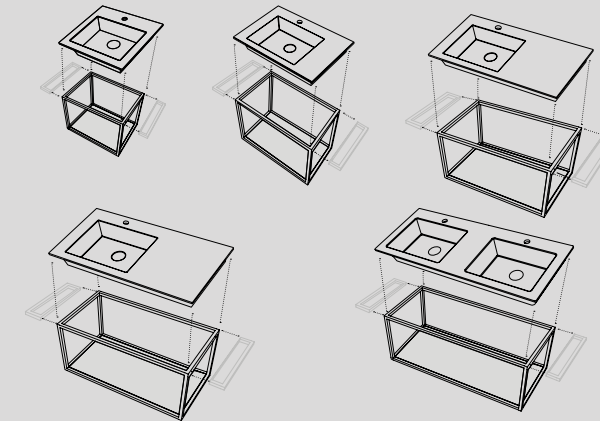

Modelli disponibili Available models

Lavabo in ceramica Ceramic washbasin

Colori: Le terre di Cielo Colors: Le terre di Cielo

- Talco
- Pomice
- Brina
- Basalto
- Lavagna
- Cemento
- Fango
- Cacao
- Arenaria
- Avena
- Lino
- Agave
- Muschio
- Polvere
- Cipria
- Canapa

Bianco Lucido \ Gloss White

Struttura Framework

Acciaio - Verniciature Steel - Coating

- Nero Matt
- Cemento

Portasciugamani per struttura \ Towel rail for structure

Acciaio - Verniciature Steel - Coating

- Nero Matt
- Cemento