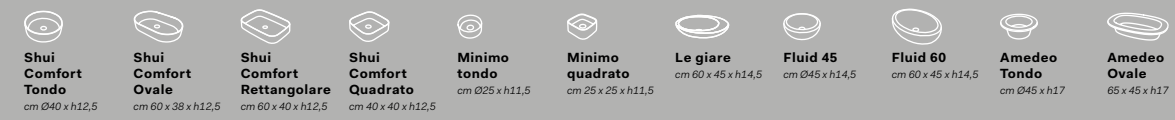

Lavabi da piano senza foro rubinetto / On top washbasins without tap hole

pg. 210

Shui 40
cm 40 x 40 x h15

Shui 60
cm 60 x 40 x h15

Shui 80
cm 80 x 40 x h15

Shui 60
cm 60 x 42 x h20

Shui 75
cm 75 x 42 x h20

Shui 100
cm 100 x 42 x h20