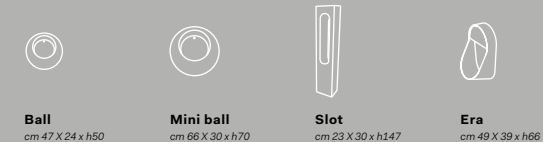

Orinatoio Urinals

pg. 348