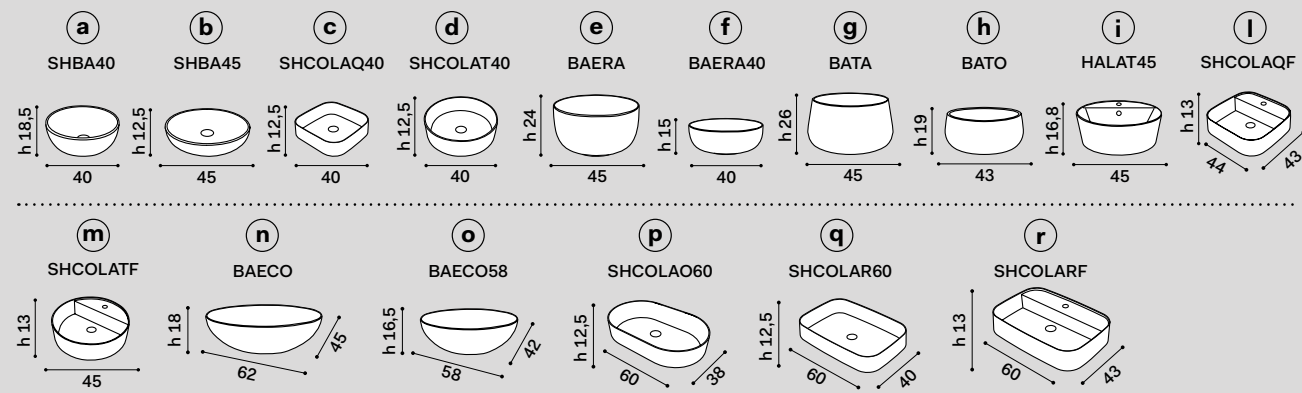

misura mobile cabinet measurements	lavabi washbasins	composizioni * compositions
90 x 48 x h37 mobile con 2 cassetti cabinet with two drawers	(a) (b) (d) (e) (f) (g) (h)	23 26
	(i) (m)	28 30 <p>N.B. 28 - 30: composizioni possibili solo con rubinetto sul lavabo \ compositions only possible with tap on washbasin</p>
	(l)	32 33 <p>N.B. 32 - 33: composizione possibile solo con rubinetto a parete, senza foro rubinetto sul lavabo \ composition only possible with wall-mounted tap, without tap hole on washbasin</p>
	(c)	34 36 <p>N.B. 34 - 36: composizioni possibili solo con rubinetto a parete \ compositions only possible with wall-mounted tap</p>