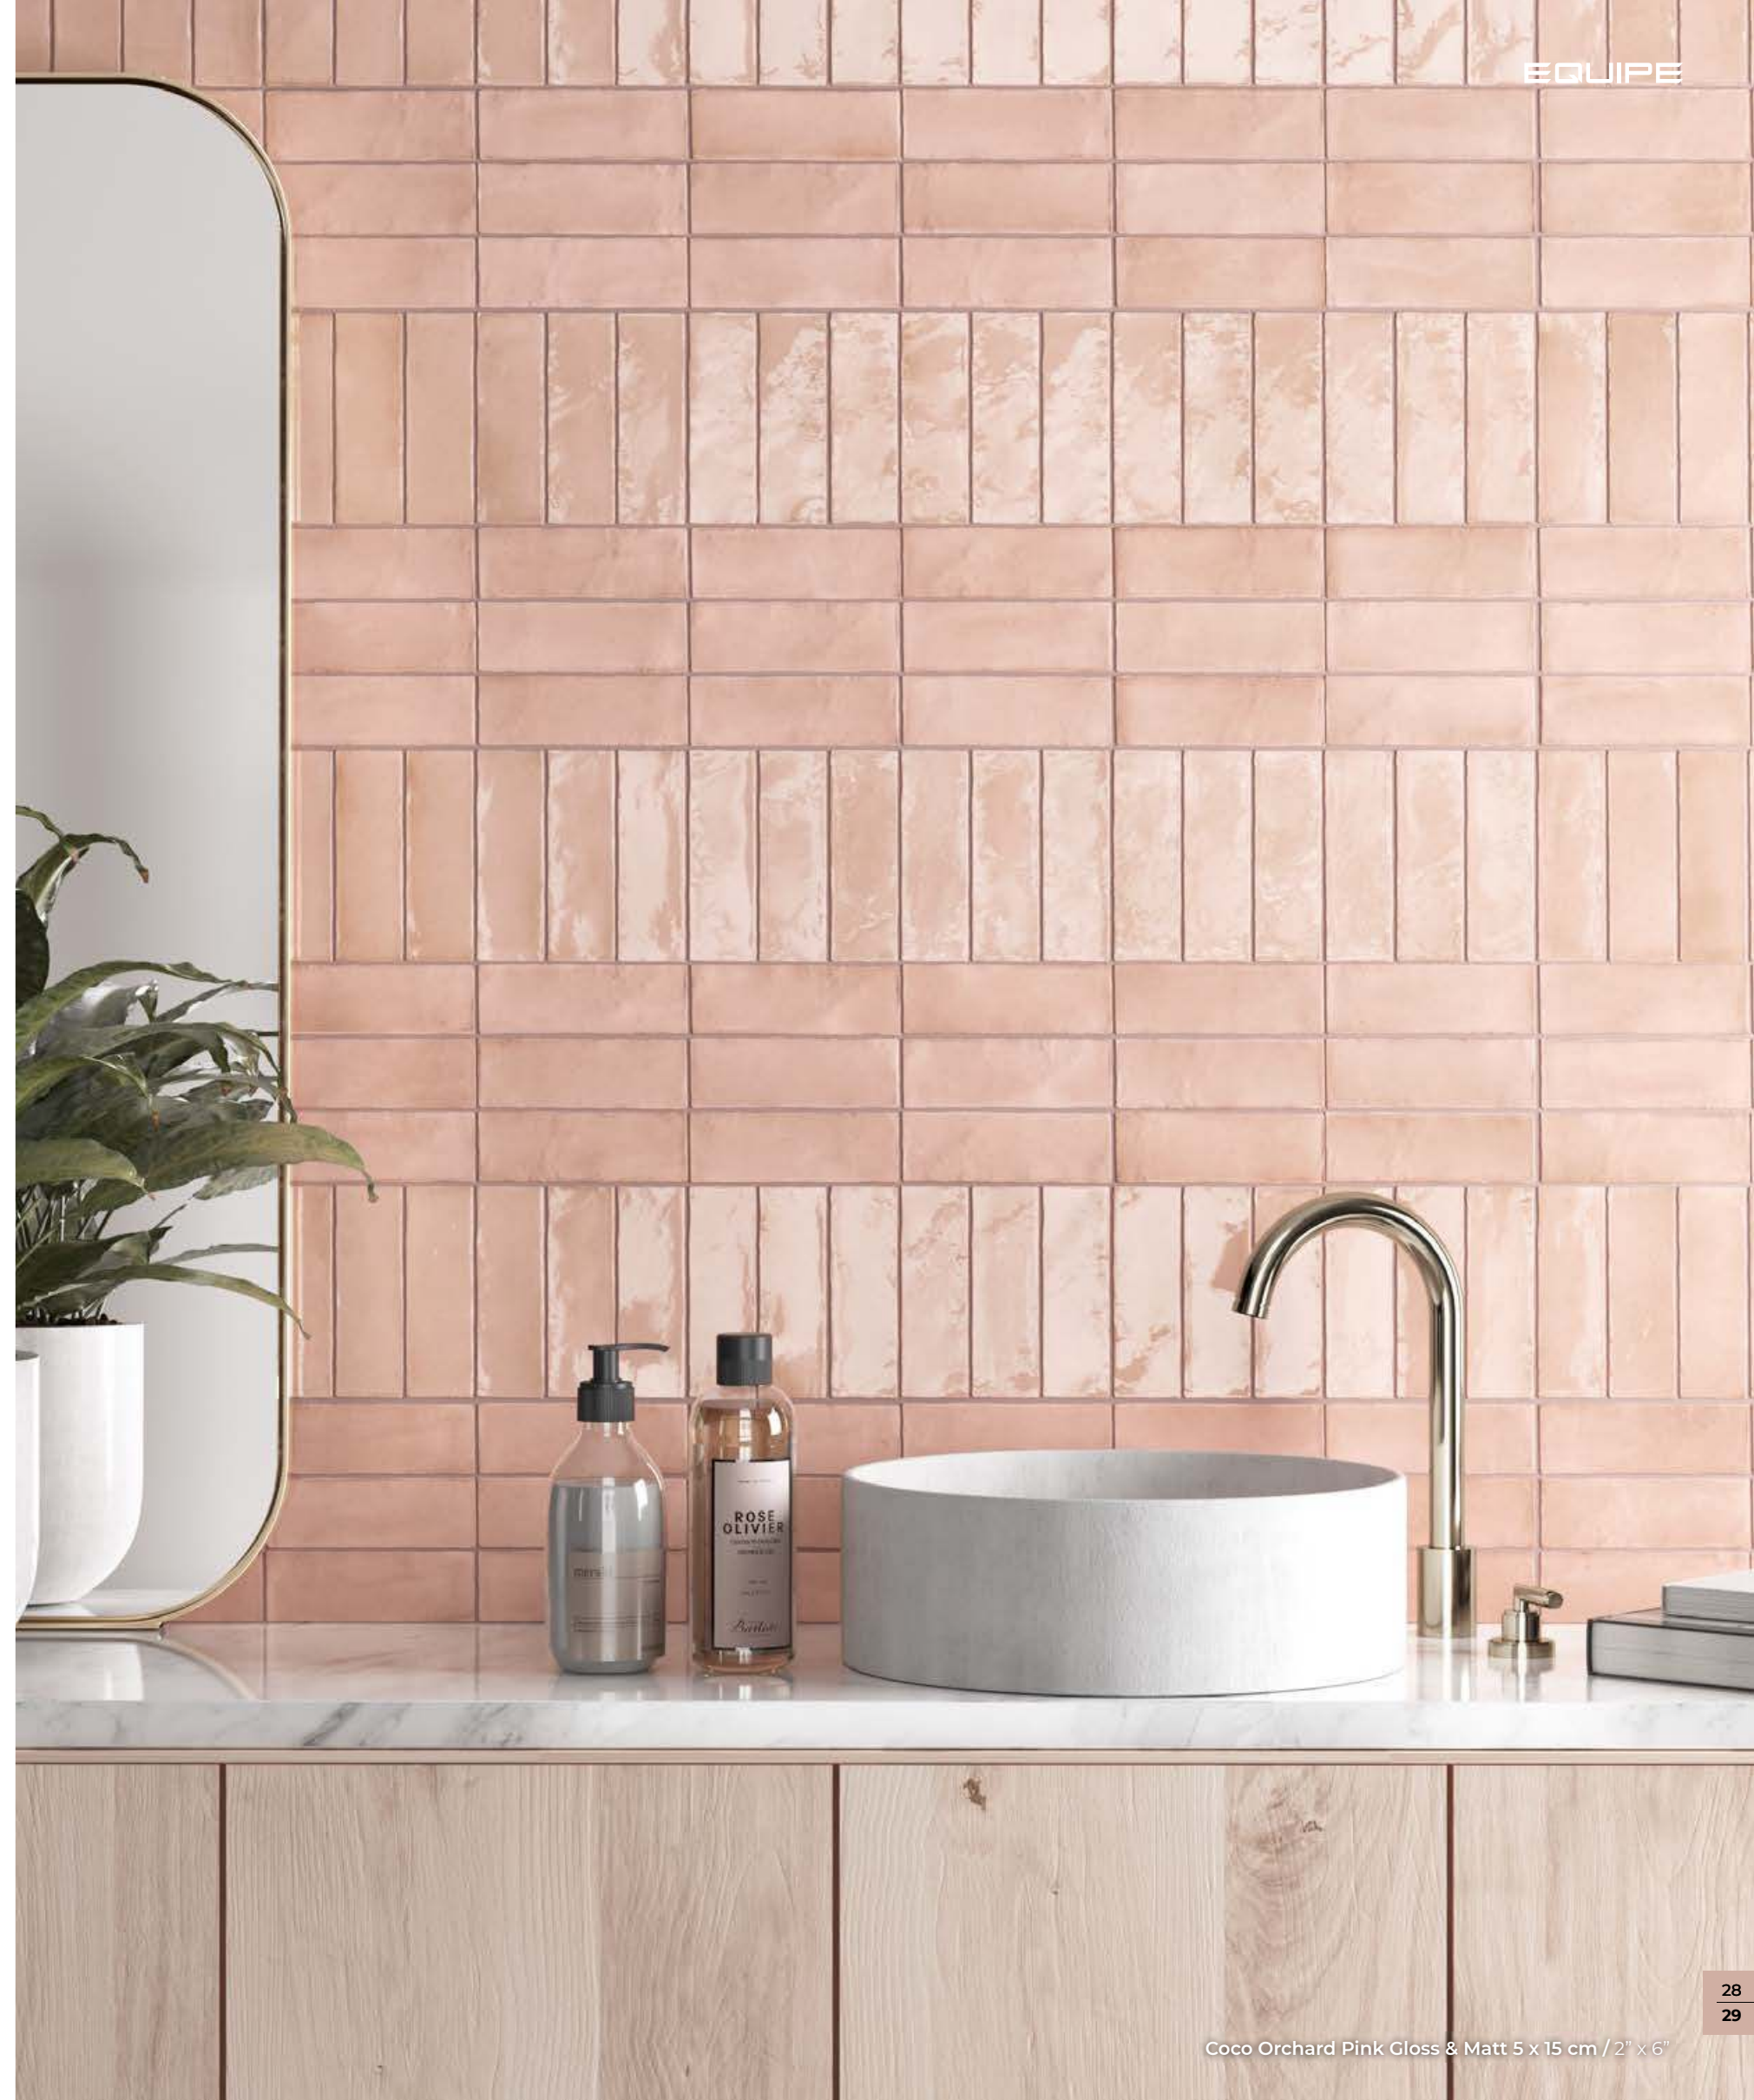

Coco Blue Grass Matt 5 x 15 cm / 2" x 6"

Coco Canvas 5 x 15 cm / 2" x 6"

Coco Canvas 5 x 15 cm / 2" x 6"

Coco Blue Night Matt 5 x 15 cm / 2" x 6"

Coco Verd Matt 5 x 15 cm / 2" x 6"

Coco Orchard Pink Gloss & Matt 5 x 15 cm / 2" x 6"

Coco Canvas Matt 5 x 15 cm / 2" x 6"

Coco Blue Night Gloss & Matt 5 x 15 cm / 2" x 6"

Coco Blue Grass Matt 5 x 15 cm / 2" x 6"

Coco White Matt 5 x 15 cm / 2" x 6"

Coco White Gloss&Matt 5 x 15 cm / 2" x 6"