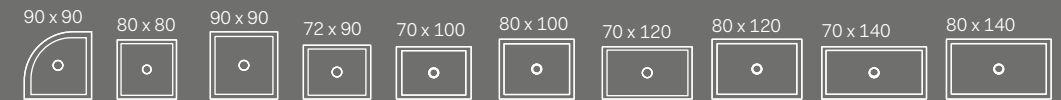

Sessanta H6

piatto doccia in ceramica h6
h6 ceramic shower tray