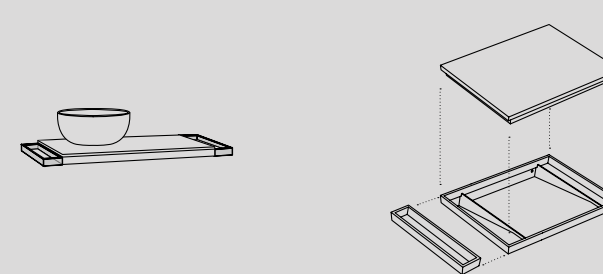

Multiplo

Vedi collezione / See collection pag. 84

Modelli disponibili
Available models

Multiplo lavabo + piano
Multiplo washbasin + countertop