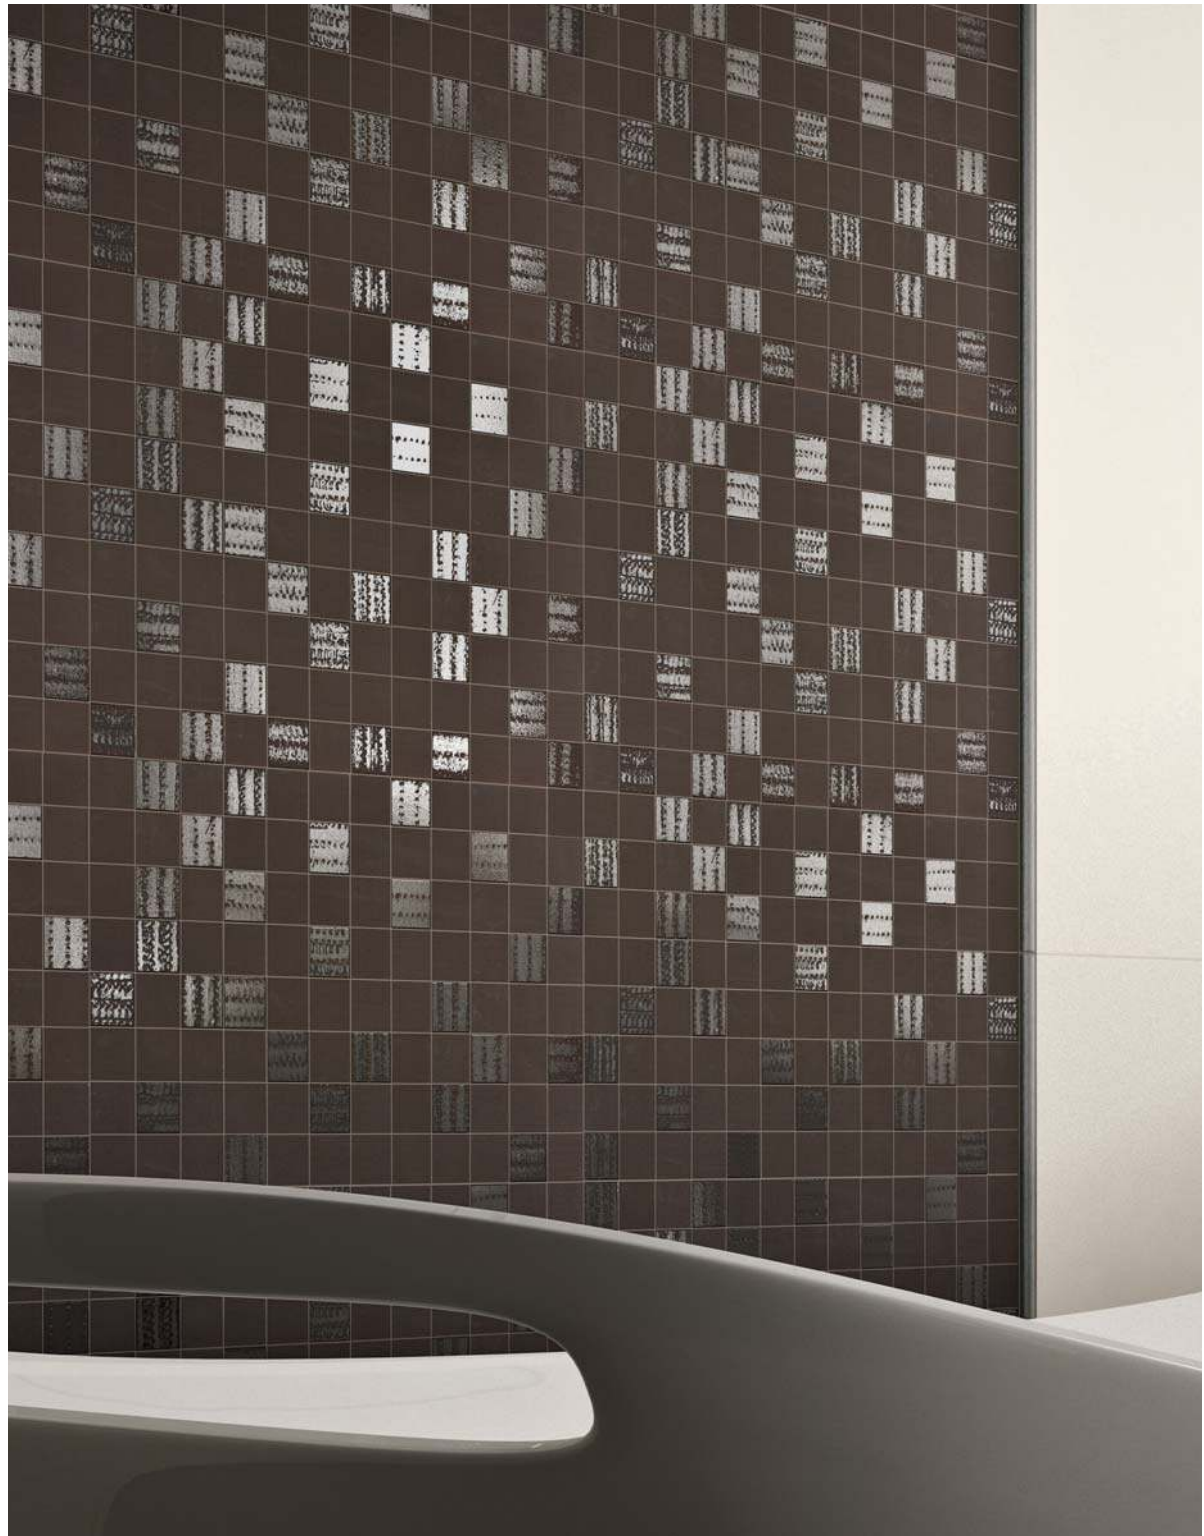

FLOOR
MODERN COLOR MOKA 50x50

MOKA/WHITE

WALL MODERN COLOR WHITE 26x76
 MODERN COLOR METAL MATITA 1,5x76
 MODERN COLOR WHITE SHINY 26x76
 MODERN COLOR MOKA/SHINY/MOKA MOS RE 26x38

FLOOR MODERN COLOR MOKA 50x50