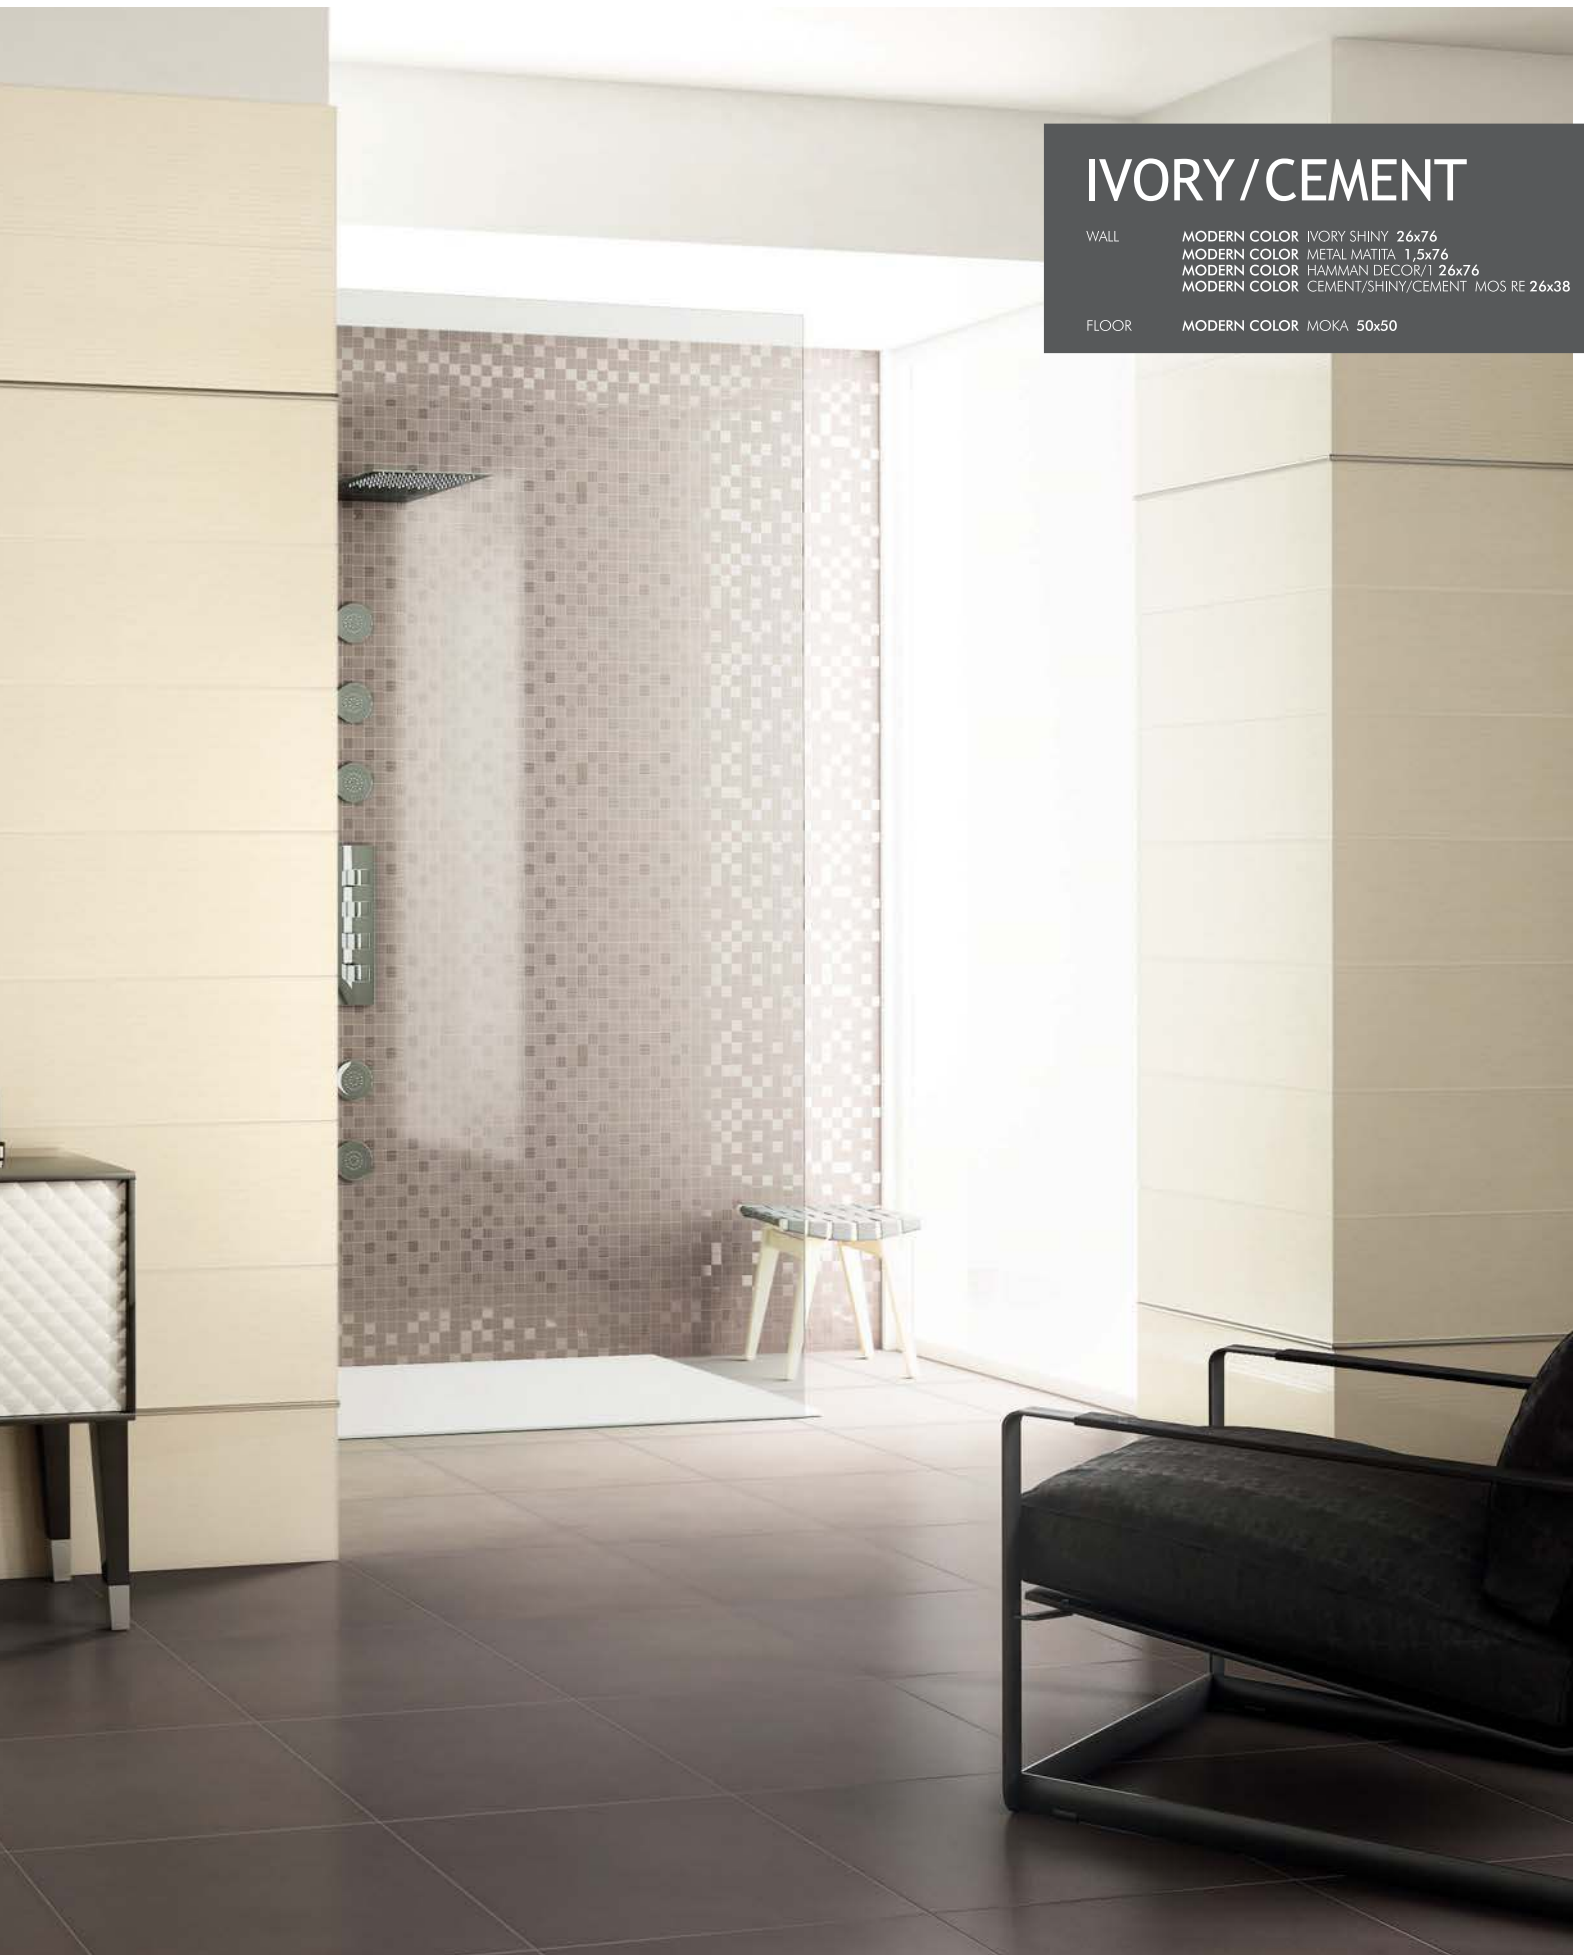

IVORY / CEMENT

WALL   MODERN COLOR   IVORY SHINY   26x76
          MODERN COLOR   METAL MATITA   1,5x76
          MODERN COLOR   HAMMAN DECOR/1   26x76
          MODERN COLOR   CEMENT/SHINY/CEMENT   MOS RE 26x38

FLOOR   MODERN COLOR   MOKA   50x50