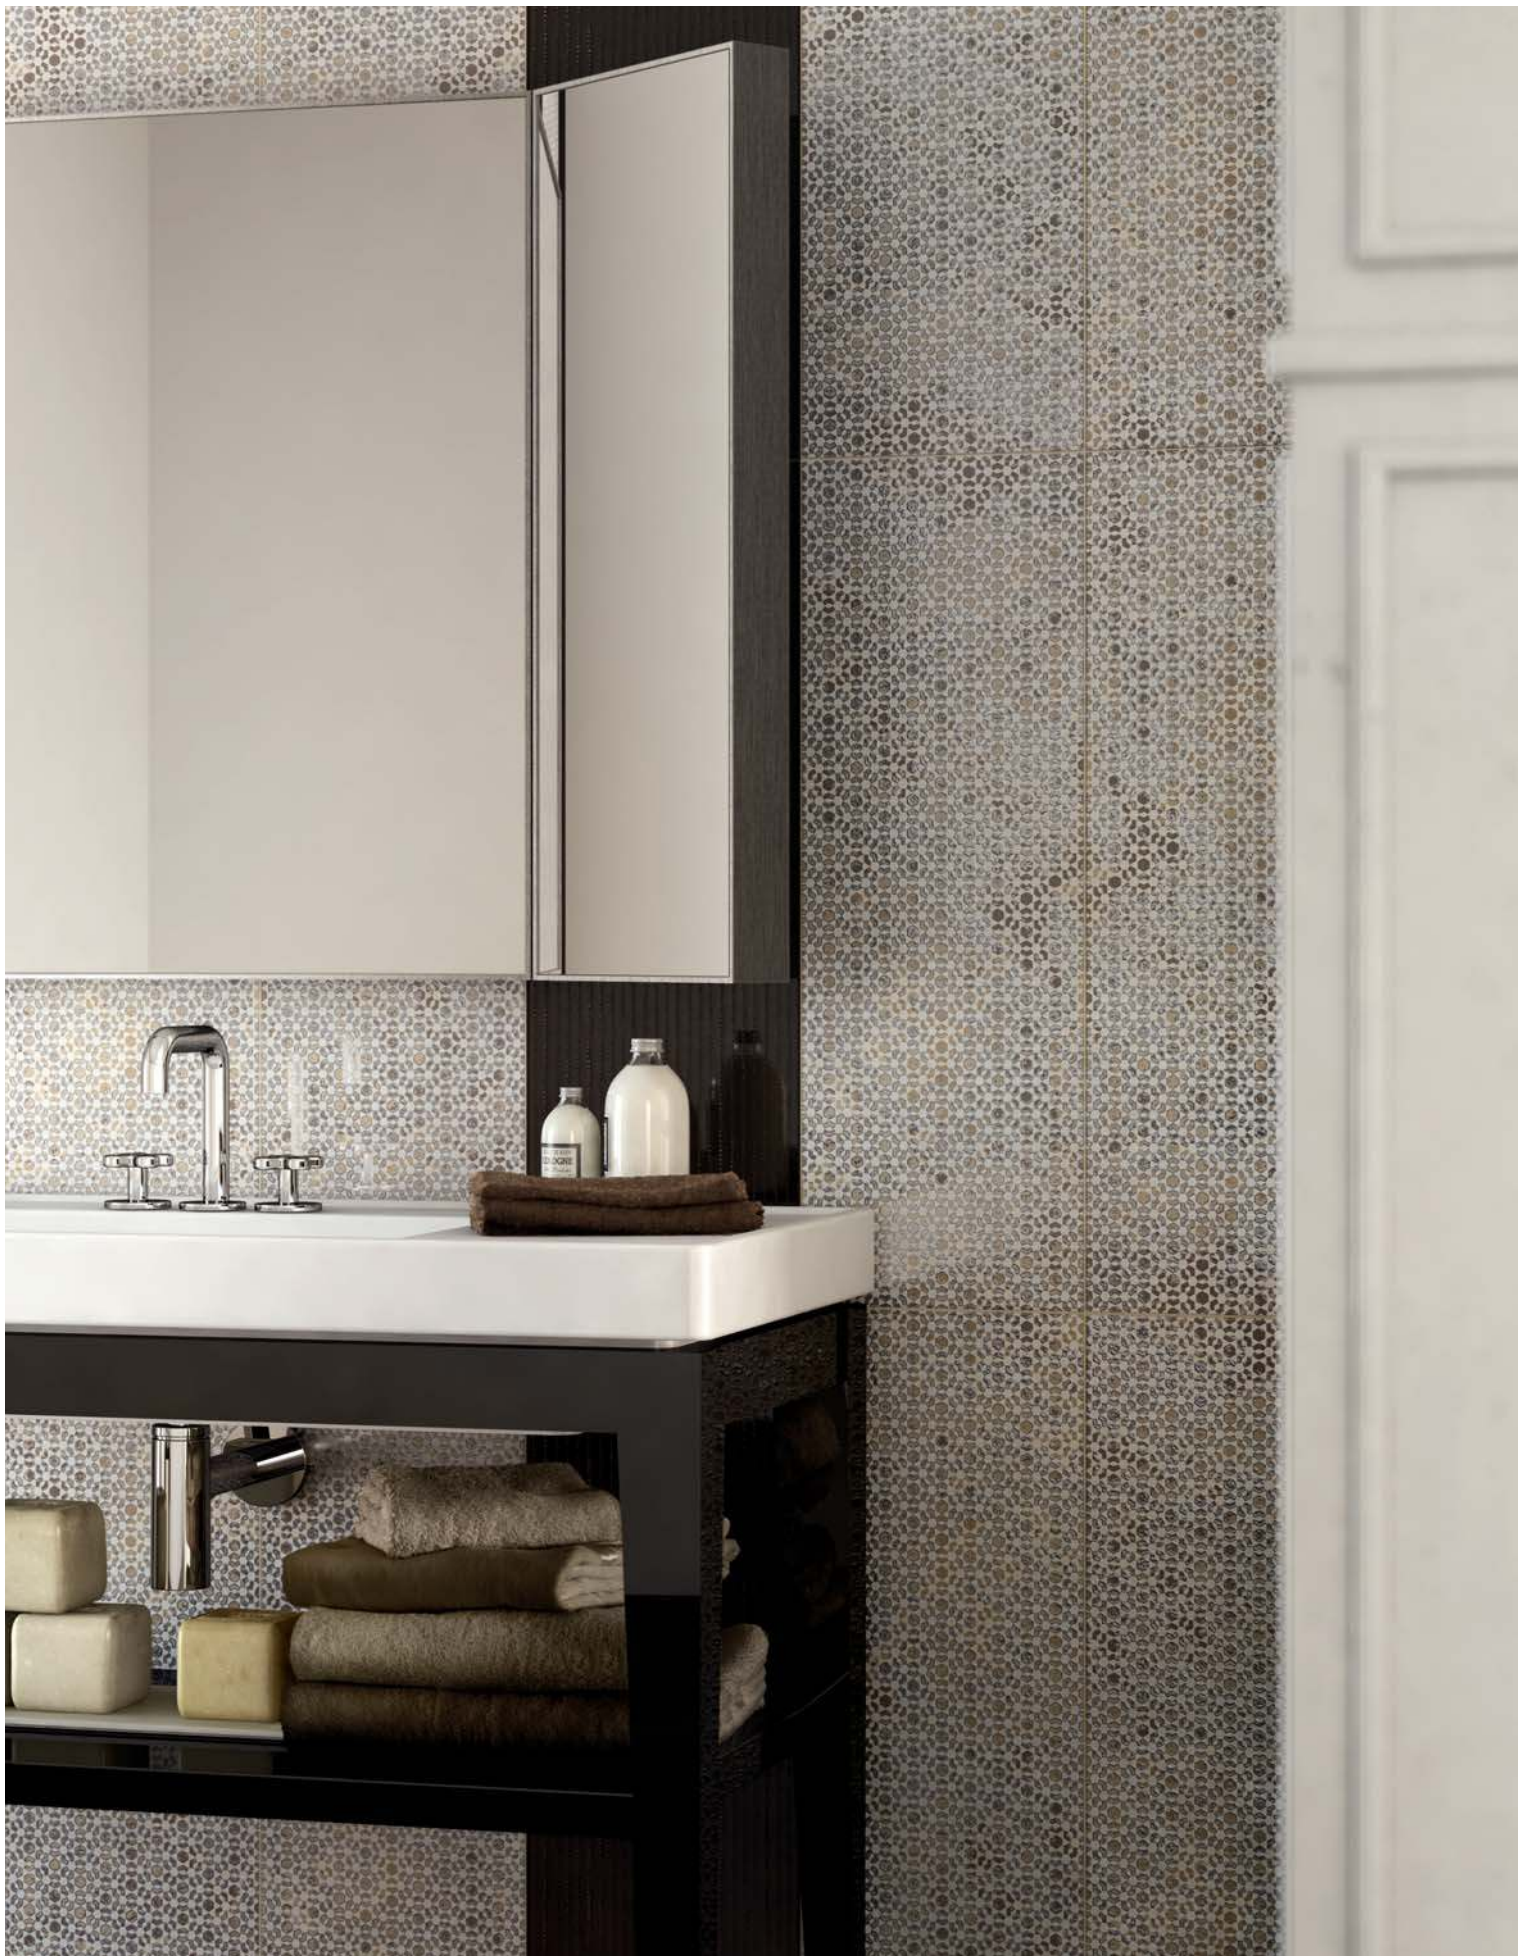

FLOOR
MODERN COLOR IVORY 50x50

MOKA

WALL MODERN COLOR MOKA SHINY 26x76
 MODERN COLOR HAMMAN DECOR/1 26x76
 MODERN COLOR MOKA/SHINY/MOKA MOS RE 26x38

FLOOR MODERN COLOR MOKA 50x50

MOKA

WALL

MODERN COLOR MOKA SHINY 26x76
MODERN COLOR HAMMAN DECOR/1 26x76
MODERN COLOR MOKA/SHINY/MOKA MOS RE 26x38