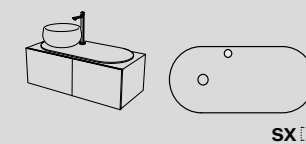

Note Tecniche piano Technical notes top

SX ☐