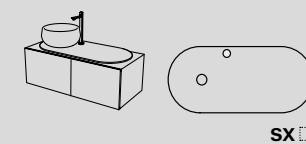

Note Tecniche piano Technical notes top

SX ☐