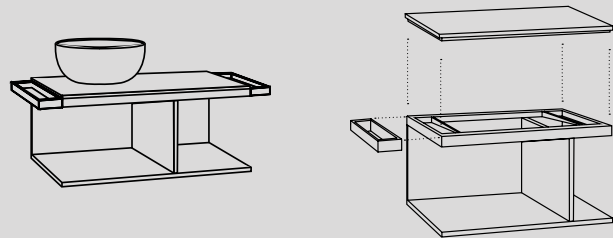

Multiplo

Vedi collezione / See collection pag. 84

Modelli disponibili
Available models

Multiplo lavabo + piano con mobile a giorno
Washbasin + top with open day cabinet