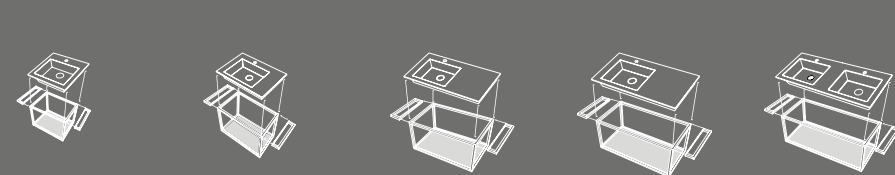

Era

Era 48
Struttura sospesa
Wall-hung framework
cm 48 x 46 x 40 h

Era 60
Struttura sospesa
Wall-hung framework
cm 60 x 46 x 40 h

Era 80
Struttura sospesa
Wall-hung framework
cm 80 x 46 x 40 h

Era 100
Struttura sospesa
Wall-hung framework
cm 100 x 46 x 40 h

Era 120
Struttura sospesa
Wall-hung framework
cm 120 x 46 x 40 h