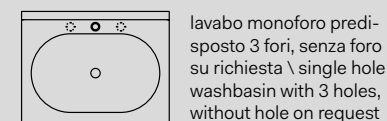

alzatina \ backsplash:
N.B. i fori rubinetto dovranno essere eseguiti a cura dell'installatore. E' necessario l'uso di un adattatore per gruppo ad incasso per compensare lo spazio di 4 cm. \ N.B. the tap holes must be made by the installer. The use of a recessed group adapter is necessary to compensate for the 4 cm space.