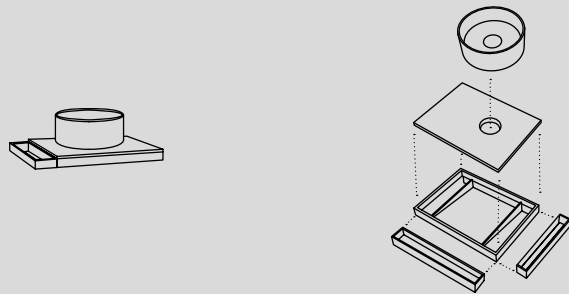

Multiplo

Vedi collezione / See collection pag. 84

Modelli disponibili
Available models

Minimultiplo lavabo Minimo + piano
Washbasin Minimo + countertop

40 x 29