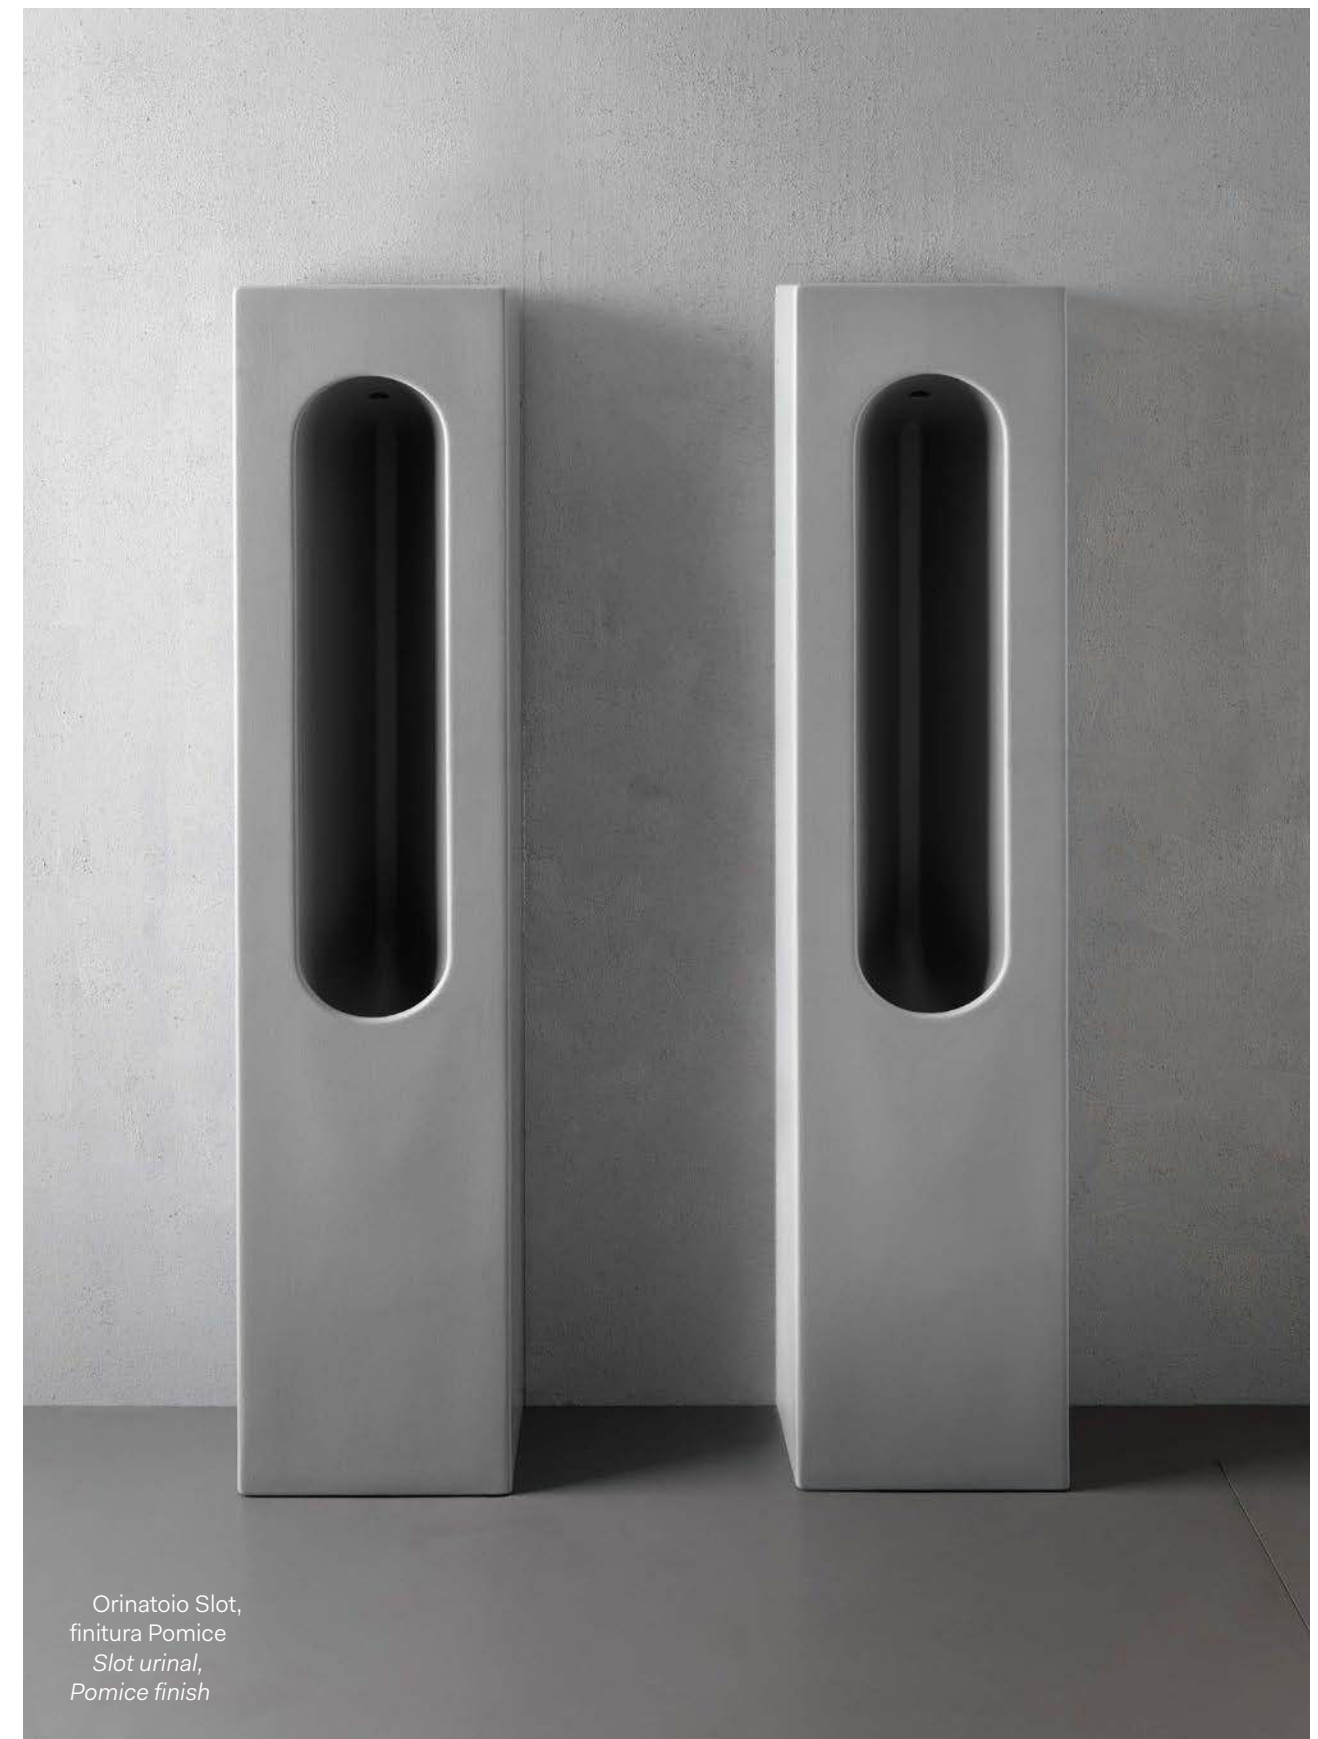

CIELO's know-how in terms of research and technological innovation teams up with the creative flair of the Designers for the second time to create a new generation of urinals endowed with a strong personality and a sense of irony. Presented in four versions: Slot, presented in the floor-standing version, is a monolithic block, a sculptural totem furrowed by a deep curvilinear groove; Ball, in the wall-hung version, has the appearance of an ironic sculpture with a soft, generously proportioned and clean-cut shape generated by the geometry of a circle; Mini Ball, also in the wall-hung version, has the same formal characteristics as Ball but in smaller dimensions; Era, in the suspended version, is pure geometry, compact and functional, with hidden dispensing system.

Designers:

5.5 Designers: Ball, Mini Ball, Slot
Luca Cimarra: Era

Orinatoio Slot,
finitura Pomice
Slot urinal,
Pomice finish