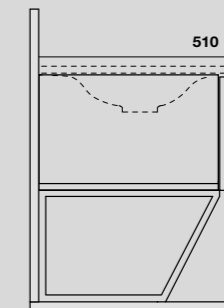

SHAPE MOBILE A TERRA PER LAVABO SHAPE 122 CM
FLOOR-STANDING VANITY UNIT FOR 122 CM SHAPE WASHBASIN