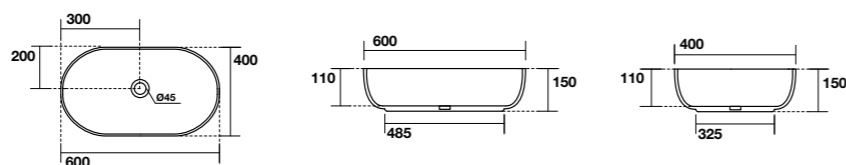

4860

Piatto copripiletta in ceramica
Ceramic drain cover

7335

Mensola sospesa cm 120
120 cm wall-hung countertop

TECHNICAL DATA

KERASAN

4604
F10 lavabo appoggio Ø 43 H 15,5 cm.
Disponibile anche in KERASAN+TECH.
F10 Ø 43 H 15,5 cm countertop basin.
Also available in KERASAN+TECH.

4606
F10 Lavabo appoggio ovale 70x44 cm.
Disponibile anche in KERASAN+TECH.
F10 70x44 cm oval countertop basin.
Also available in KERASAN+TECH.

4605
F10 lavabo appoggio ovale 56x44 cm.
Disponibile anche in KERASAN+TECH.
F10 56x44 cm oval countertop basin.
Also available in KERASAN+TECH.

5344
NOLITA lavabo appoggio Ø 40 H 15 cm.
Disponibile anche in KERASAN+TECH.
NOLITA Ø 40 H 15 cm countertop basin.
Also available in KERASAN+TECH.

5343
NOLITA lavabo appoggio 60x40 cm.
Disponibile anche in KERASAN+TECH.
NOLITA 60x40 cm countertop basin.
Also available in KERASAN+TECH.