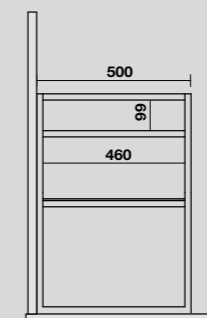

9332k1 LOUISE / 9332k2 LOUISE