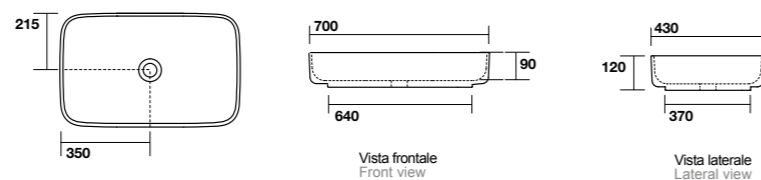

5141
TRIBECA lavabo appoggio 60x38 cm.
TRIBECA 60x38 cm countertop basin.