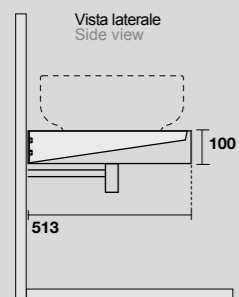

7337
Mensola sospesa 160 cm
160 cm wall-hung countertop