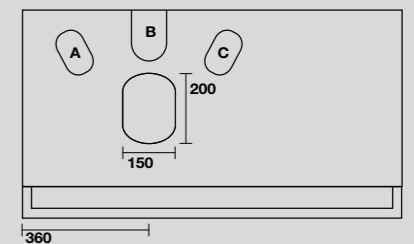

LAVABI COMPATIBILI CON PREFORI SUL PIANO:
PREFORO A (SX) : 5344-4601-4604-4302-4605-5141-5343
PREFORO B (CENTRO) : 5344-4601-4602-4604-4605-4606-5141-5140-0285-5343
PREFORO C (DX) : 5344-4601-4604-4605-4302-5141-5343