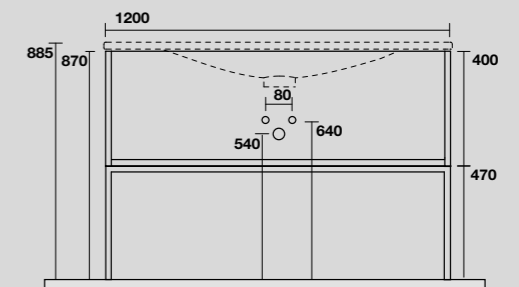

SHAPE MOBILE A TERRA PER LAVABO SHAPE 122 CM
FLOOR-STANDING VANITY UNIT FOR 122 CM SHAPE WASHBASIN