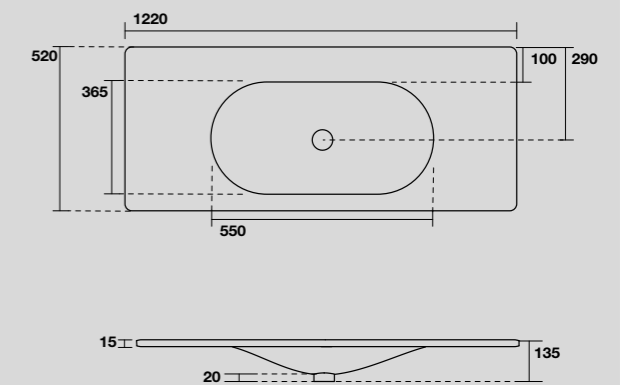

LAVABO SHAPE 122 CM
SHAPE 122 CM WASHBASIN