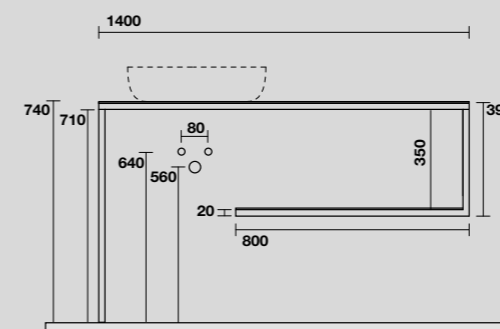

9332k5 LOUISE / 9332k6 LOUISE