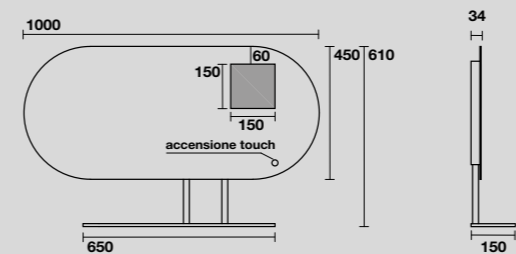

**SPECCHI
MIRRORS**

933031