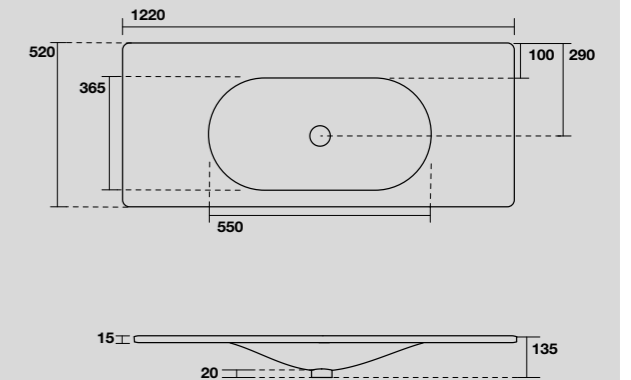

LAVABO SHAPE 122 CM
SHAPE 122 CM WASHBASIN