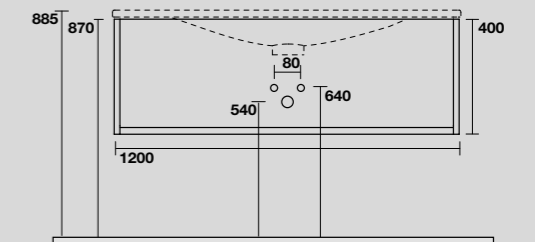

SHAPE MOBILE SOSPESO PER LAVABO SHAPE 122 CM
WALL-HUNG VANITY UNIT FOR 122 CM SHAPE WASHBASIN