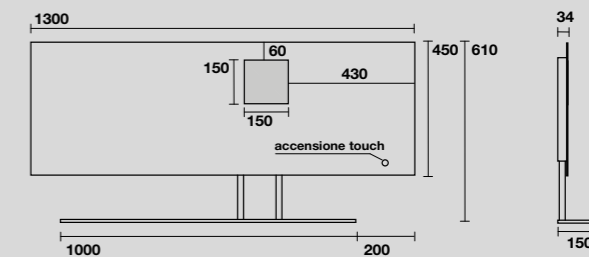

**SPECCHI
MIRRORS**

932931