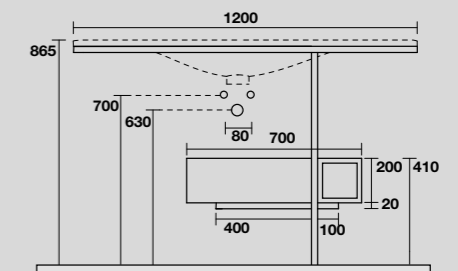

THELMA STRUTTURA A TERRA PER LAVABO SHAPE 122 CM
THELMA FLOOR-STANDING VANITY UNIT FOR 122 CM SHAPE WASHBASIN