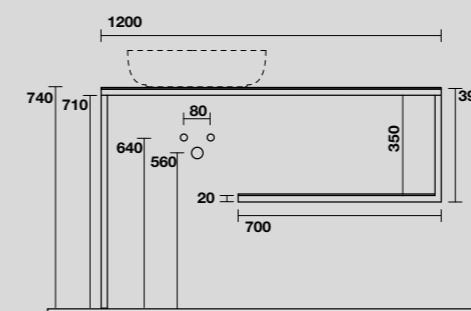

9332k3 LOUISE / 9332k4 LOUISE