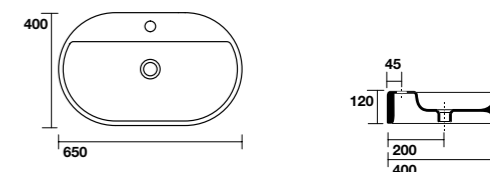

4302
CIOTOLA C2 lavabo appoggio Ø 46 H 17 cm.
Disponibile anche in KERASAN+TECH.
CIOTOLA C2 Ø 46 H 17 cm countertop basin.
Also available in KERASAN+TECH.