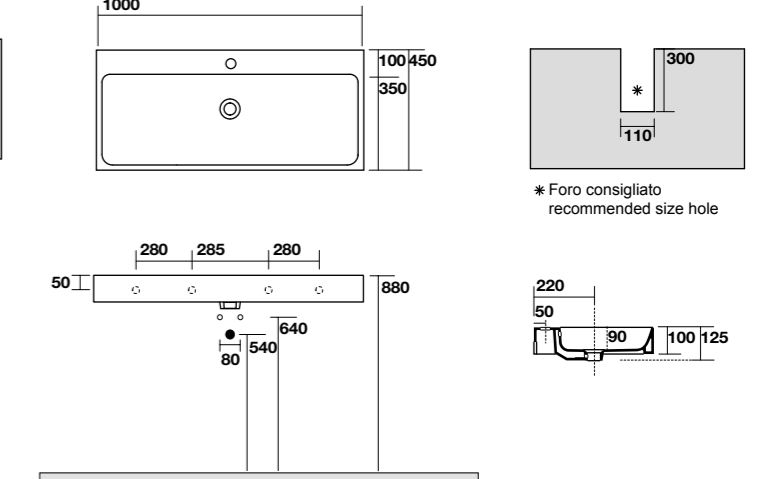

3583

Lavabo 100x45 cm sospeso, appoggio monoforo tutta vasca.
100x45 cm single hole wall-hung or countertop washbasin without side shelf space.