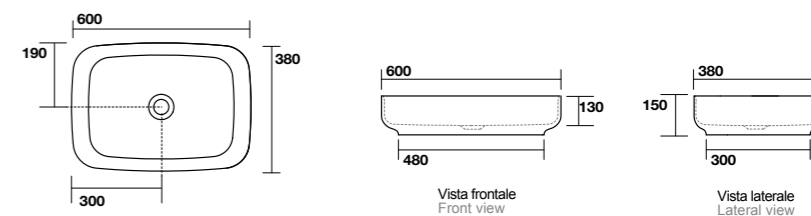

4601
ON lavabo appoggio 43x43 cm.
Disponibile anche in KERASAN+TECH.
ON 43x43 cm countertop basin.
Also available in KERASAN+TECH.

4602
ON lavabo appoggio 70x43 cm.
Disponibile anche in KERASAN+TECH.
ON 70x43 cm countertop basin.
Also available in KERASAN+TECH.

5141
TRIBECA lavabo appoggio 60x38 cm.
TRIBECA 60x38 cm countertop basin.

5140
TRIBECA lavabo appoggio monoforo 60x43 cm.
Disponibile anche in KERASAN+TECH.
TRIBECA 60x43 cm single hole countertop basin.
Also available in KERASAN+TECH.