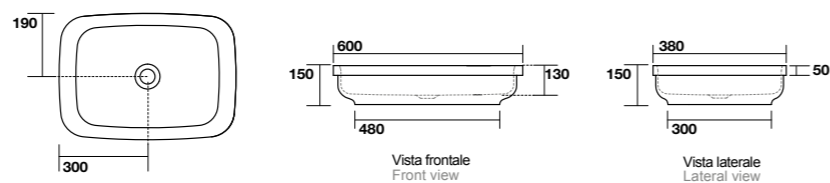

3558
CENTO lavabo appoggio o incasso Ø 35 cm.
CENTO Ø 35 cm countertop or semi-recessed basin.

5142
TRIBECA lavabo appoggio o incasso monoforo 60x43 cm.
Disponibile anche in KERASAN+TECH.
TRIBECA 60x43 cm countertop or semi-recessed basin.
Also available in KERASAN+TECH.

5143
 TRIBECA lavabo appoggio o incasso 60x38 cm.
 Disponibile anche in KERASAN+TECH.
 TRIBECA 60x38 cm countertop or semi-recessed basin.
 Also available in KERASAN+TECH.

4802
 Lavabo appoggio FLUTE Ø 40 H 29 cm.
 FLUTE Ø 40 H 29 cm countertop basin.