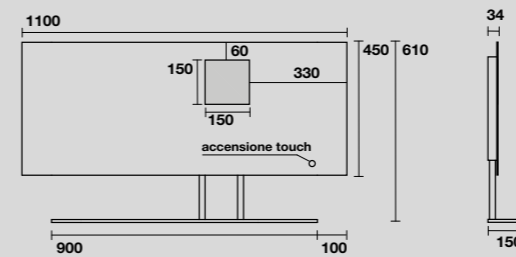

**SPECCHI
MIRRORS**

932831