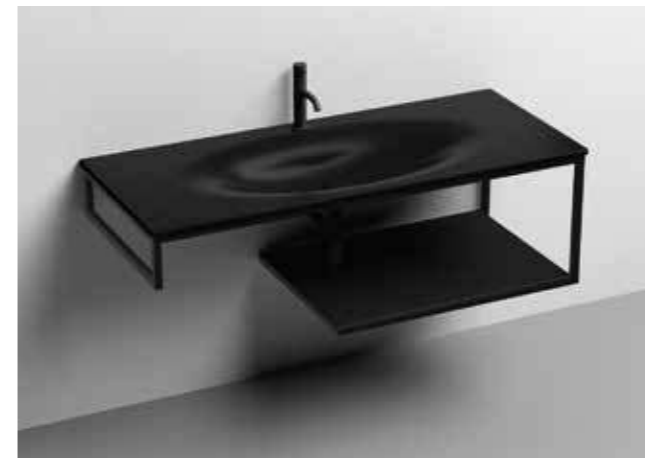

9324k3
LOUISE struttura sospesa in acciaio inox nero matt
con ripiano in gres nero per lavabo Shape 122 cm.
*LOUISE wall-hung matt black stainless steel vanity unit with black
gres shelf for 122 cm Shape washbasin.*