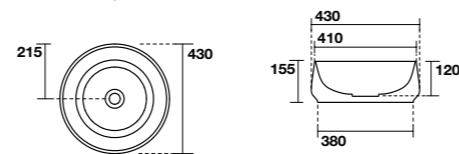

4860

Piatto copripiletta in ceramica
Ceramic drain cover

7335

Mensola sospesa cm 120
120 cm wall-hung countertop

TECHNICAL DATA

KERASAN

4604
F10 lavabo appoggio Ø 43 H 15,5 cm.
Disponibile anche in KERASAN+TECH.
F10 Ø 43 H 15,5 cm countertop basin.
Also available in KERASAN+TECH.