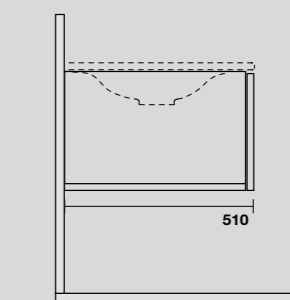

SHAPE MOBILE SOSPESO PER LAVABO SHAPE 122 CM
WALL-HUNG VANITY UNIT FOR 122 CM SHAPE WASHBASIN