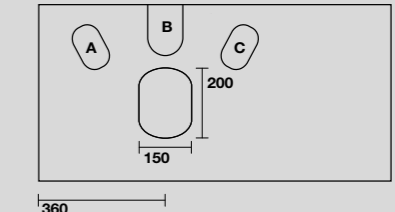

LAVABI COMPATIBILI CON PREFORI SUL PIANO:
PREFORO A (SX) : 5344-4601-4604-4302-4605-5141-5343
PREFORO B (CENTRO) : 5344-4601-4602-4604-4605-4606-5141-5140-0285-5343
PREFORO C (DX) : 5344-4601-4604-4605-4302-5141-5343