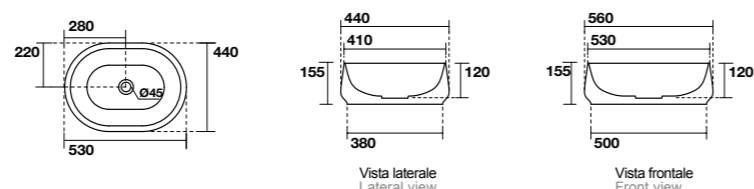

5344
NOLITA lavabo appoggio Ø 40 H 15 cm.
Disponibile anche in KERASAN+TECH.
NOLITA Ø 40 H 15 cm countertop basin.
Also available in KERASAN+TECH.