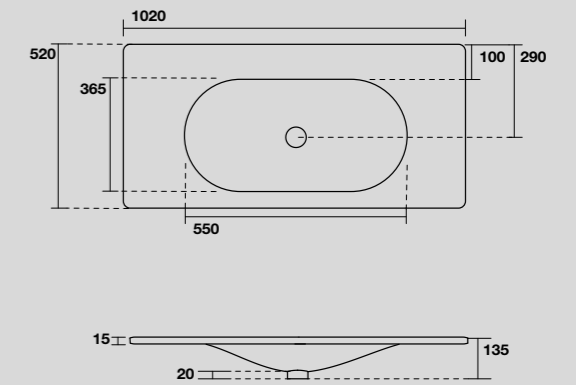

LAVABO SHAPE 102 CM
SHAPE 102 CM WASHBASIN