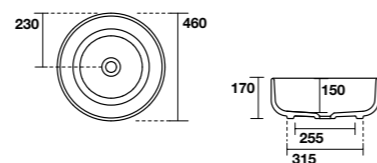

4601
ON lavabo appoggio 43x43 cm.
Disponibile anche in KERASAN+TECH.
ON 43x43 cm countertop basin.
Also available in KERASAN+TECH.