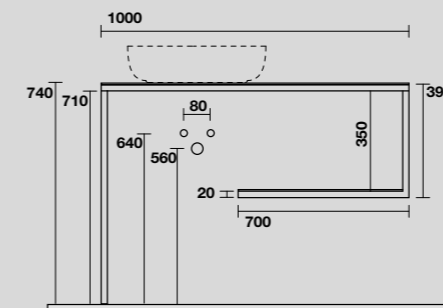

9332k1 LOUISE / 9332k2 LOUISE