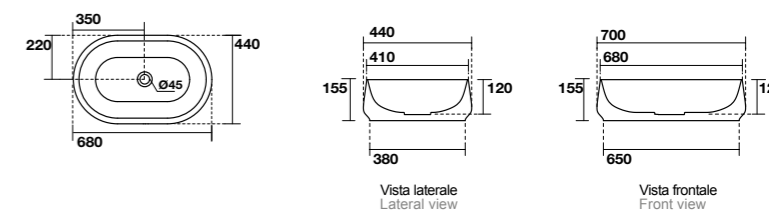

4605
F10 lavabo appoggio ovale 56x44 cm.
Disponibile anche in KERASAN+TECH.
F10 56x44 cm oval countertop basin.
Also available in KERASAN+TECH.