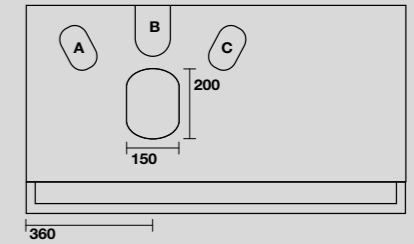

LAVABI COMPATIBILI CON PREFORI SUL PIANO:
PREFORO A (SX) : 5344-4601-4604-4302-4605-5141-5343
PREFORO B (CENTRO) : 5344-4601-4602-4604-4605-4606-5141-5140-0285-5343
PREFORO C (DX) : 5344-4601-4604-4605-4302-5141-5343