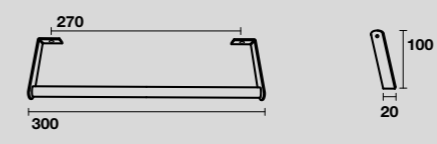

9220
Porta salviette mensola
in legno
Towel rail for wooden
countertops