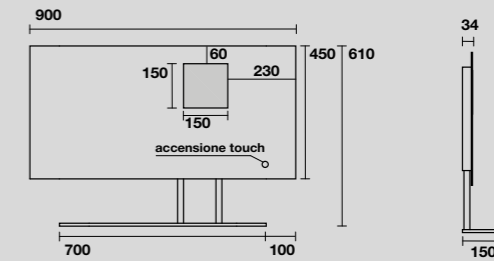

**SPECCHI
MIRRORS**

932731