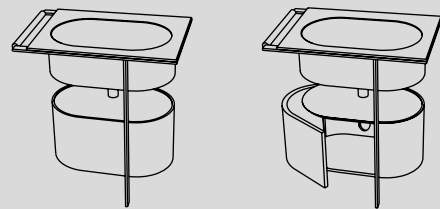

Kyros

Vedi collezione / See collection pag. 64

Modelli disponibili Available models

78,5 x 50 x h 85

Kyros con mobile e portasciugamani
Kyros with cabinet and towel rail