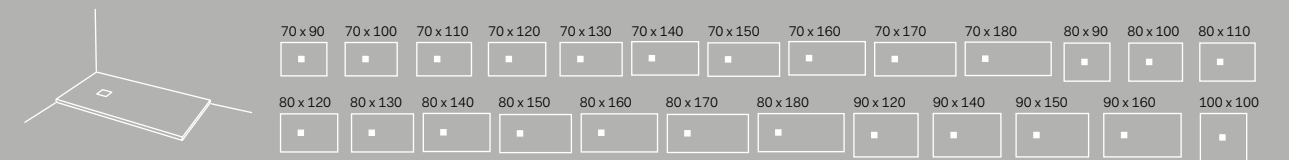

Piatti doccia Shower trays

pg. 334

Infinito H3

piatto doccia in ceramica h3
h3 ceramic shower tray