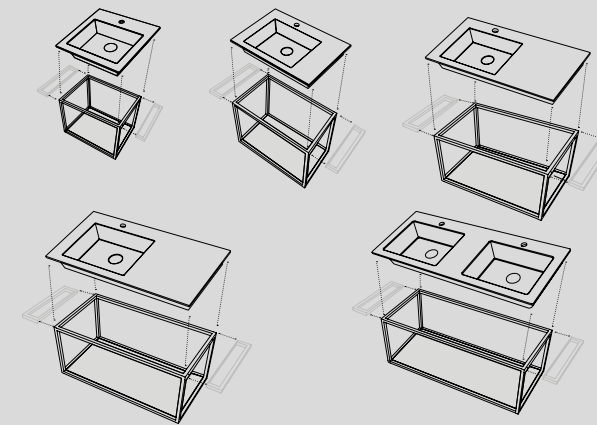

Modelli disponibili Available models

Lavabo in ceramica Ceramic washbasin

Colori: Le terre di Cielo
Colors: Le terre di Cielo

- Talco
- Pomice
- Brina
- Basalto
- Lavagna
- Cemento
- Fango
- Cacao
- Arenaria
- Avena
- Lino
- Agave
- Muschio
- Polvere
- Cipria
- Canapa
- ---
- Bianco Lucido \ Gloss White

Struttura Framework

Acciaio - Verniciature
Steel - Coating

- Nero Matt
- Cemento

Portasciugamani per struttura \ Towel rail for structure

ERPLST

Acciaio - Verniciature
Steel - Coating

- Nero Matt
- Cemento