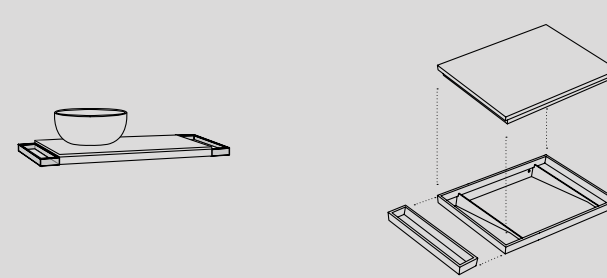

Modelli disponibili Available models

Multiplo lavabo + piano
Multiplo washbasin + countertop