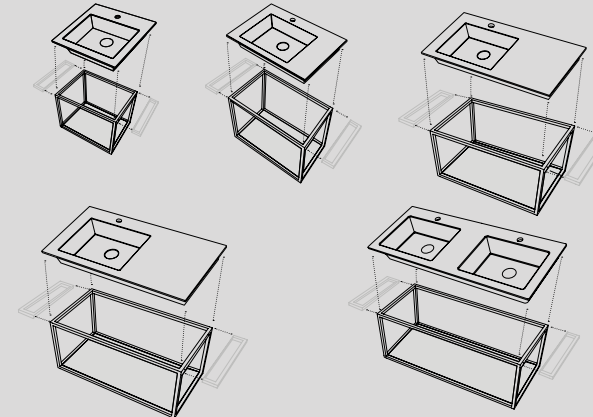

Era

Vedi collezione / See collection pag. 88

Modelli disponibili
Available models

Lavabo in ceramica
Ceramic washbasin

Colori: Le terre di Cielo
Colors: Le terre di Cielo

- ☐ Talco
- ☐ Pomice
- ☐ Brina
- ☐ Basalto
- ☐ Lavagna
- ☐ Cemento
- ☐ Fango
- ☐ Cacao
- ☐ Arenaria
- ☐ Avena
- ☐ Lino
- ☐ Agave
- ☐ Muschio
- ☐ Polvere
- ☐ Cipria
- ☐ Canapa

☐ Bianco Lucido \ Gloss White

Struttura
Framework

Acciaio - Verniciature
Steel - Coating

- ☐ Nero Matt
- ☐ Cemento

Portasciugamani per struttura
Towel rail for structure

ERPLST

Acciaio - Verniciature
Steel - Coating

- ☐ Nero Matt
- ☐ Cemento