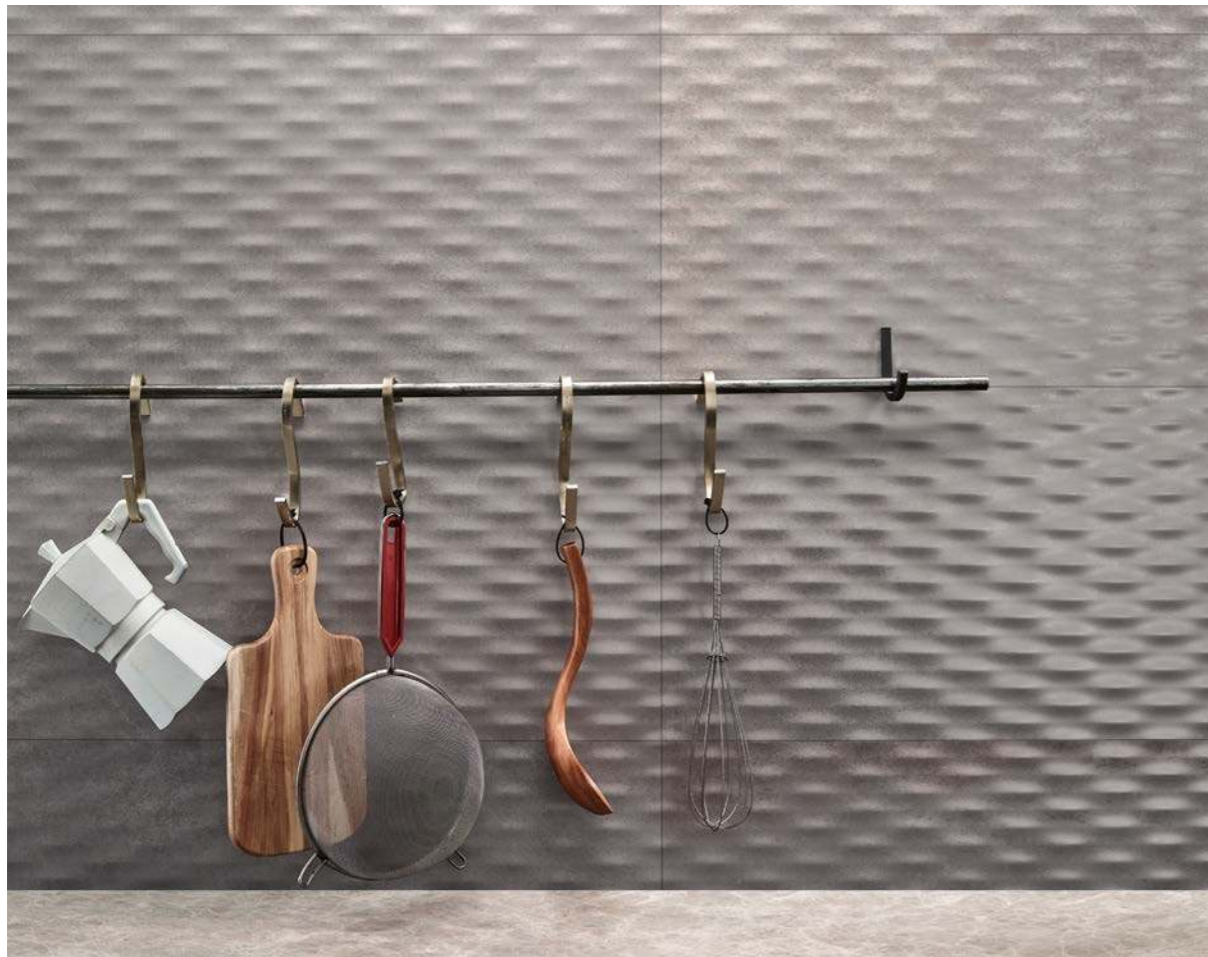

Metallic Grain Iron
35 x 100 RET.