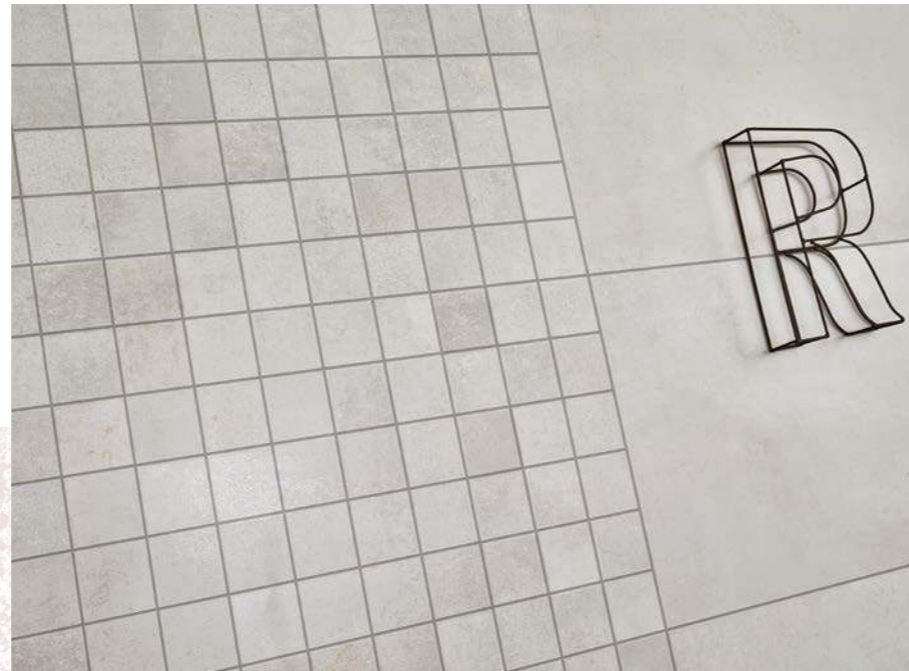

Metallic Steel
35 x 70 RET.

Metallic Mosaic Plus Steel
35 x 35