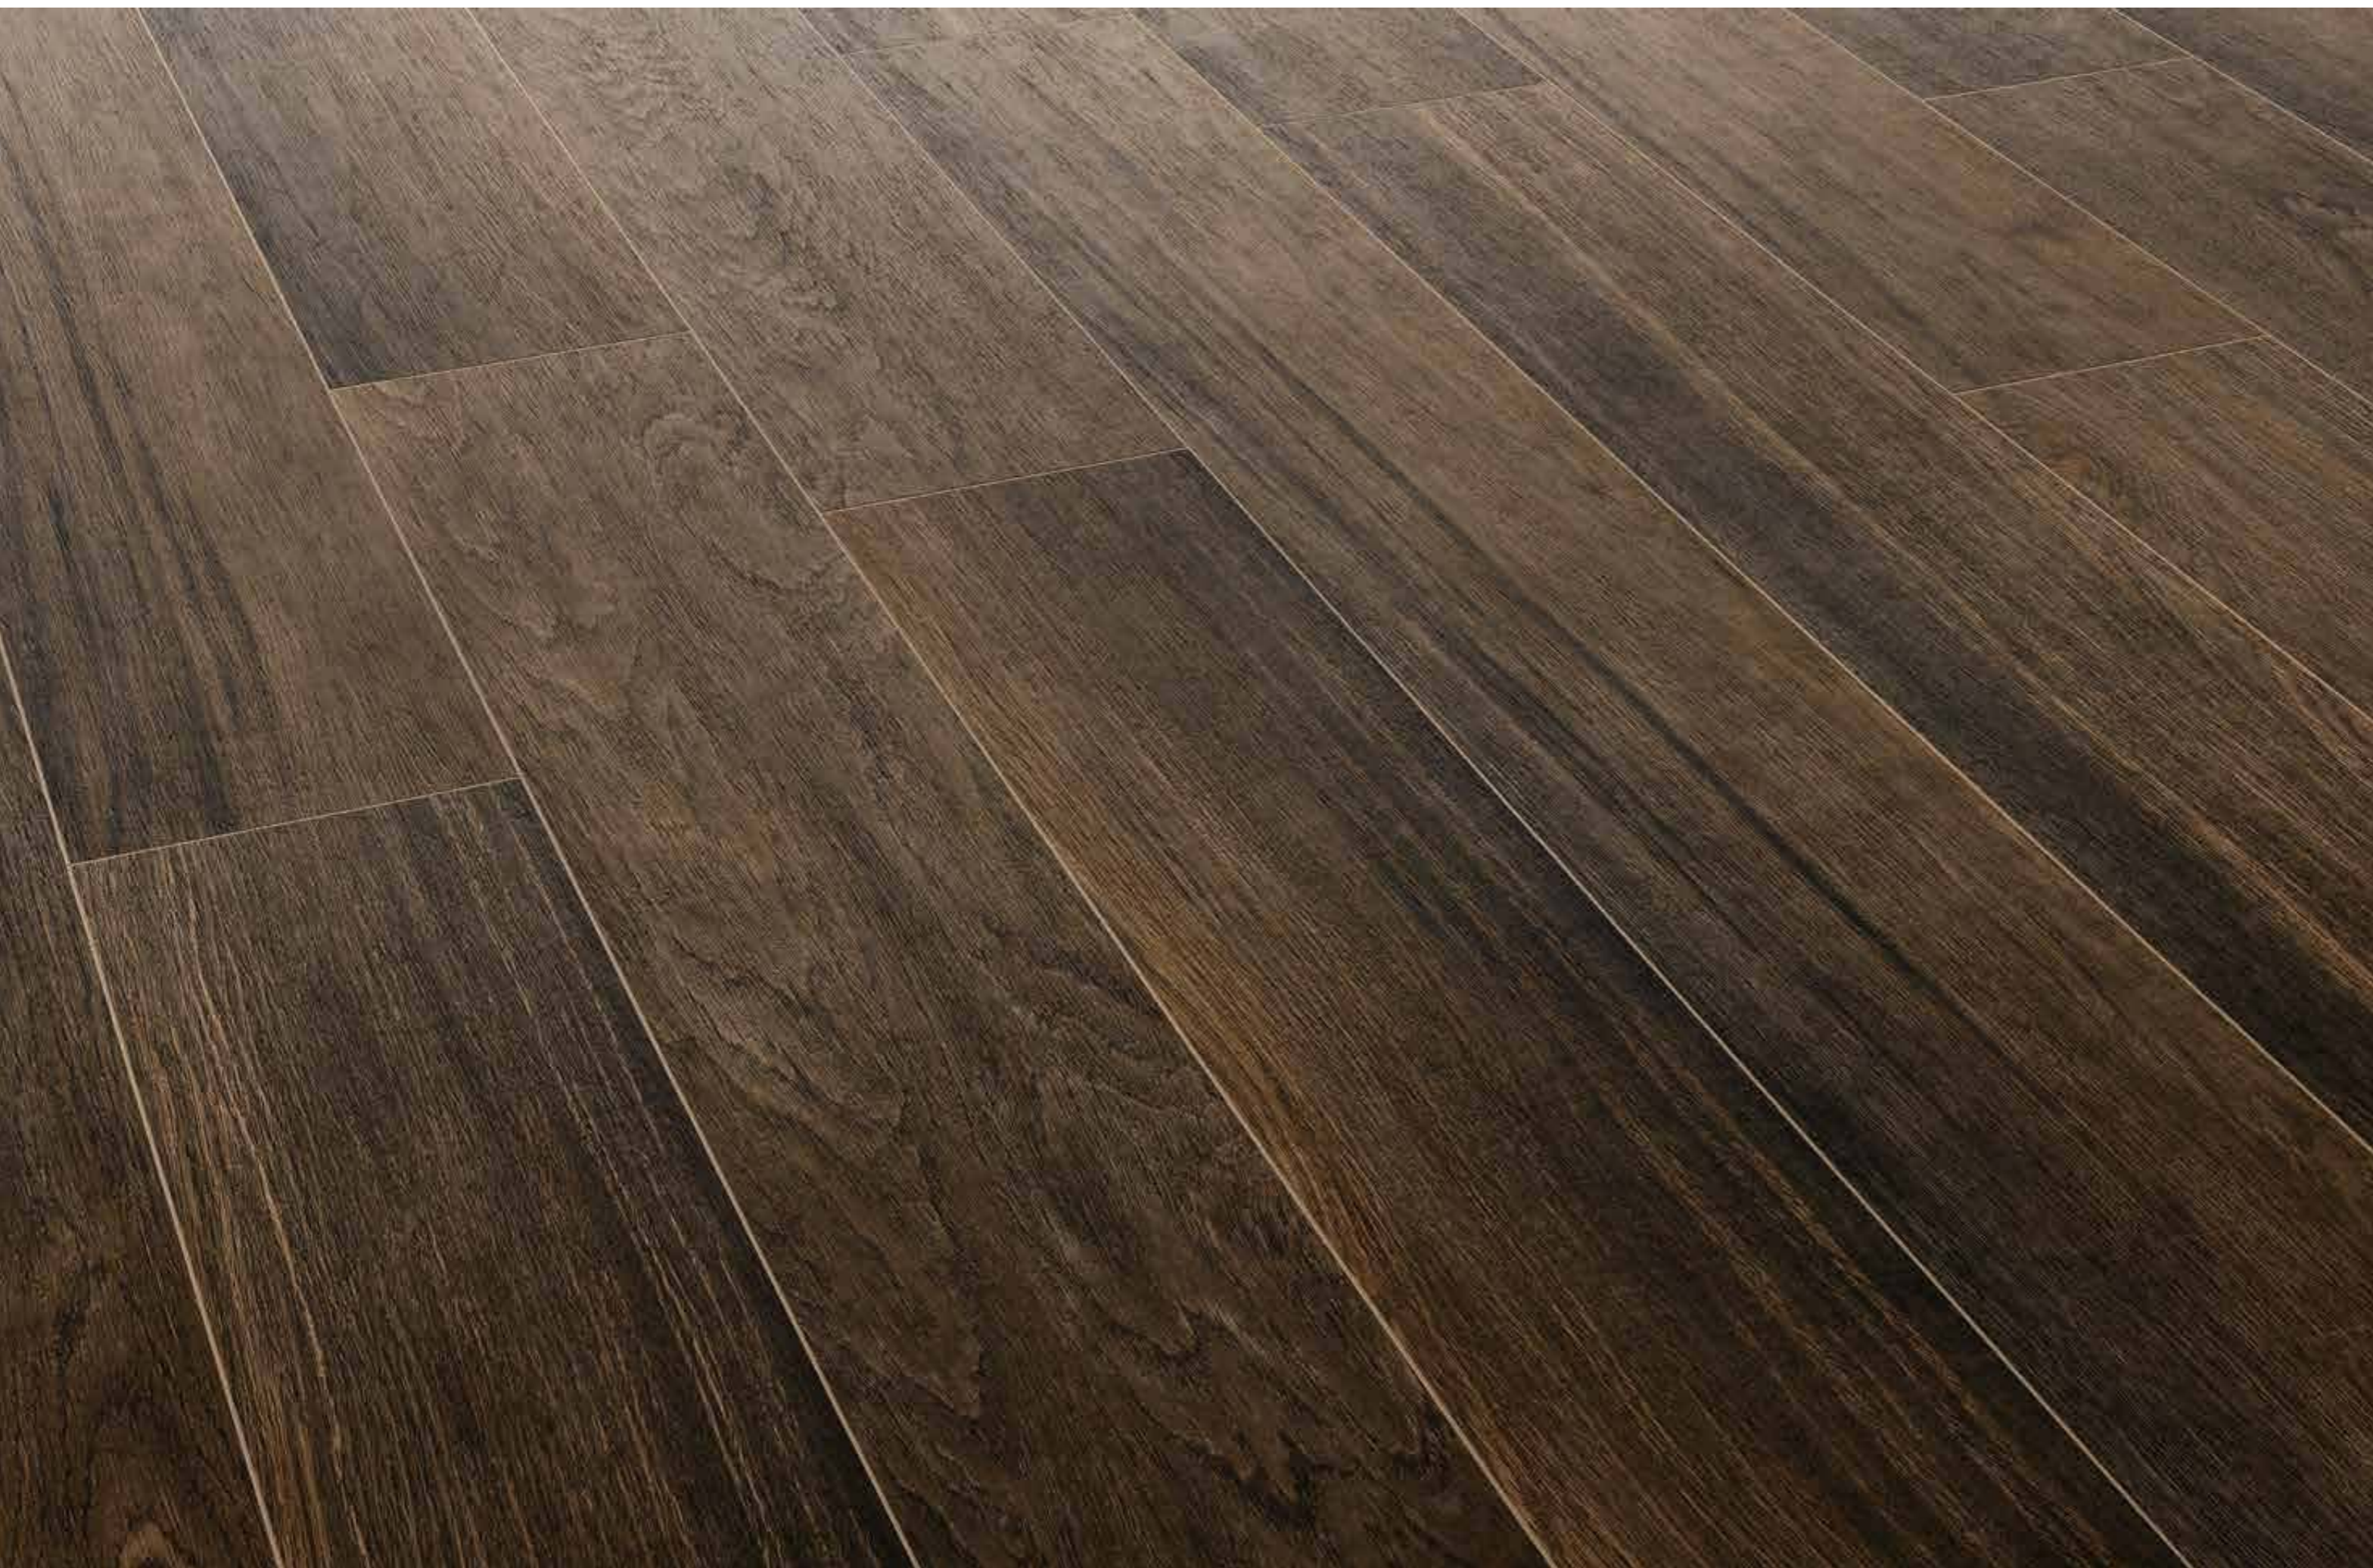

Могано Нат. и Рет. 20x160 см · Волкано Люкс и Рет. 120x278 см
Могано Nat. e Ret. 20x160 см · Volcano Lux e Ret. 120x278 см

Могано Нат. и Рет. 20x160 см
Могано Нат. е Рет. 20x160 см