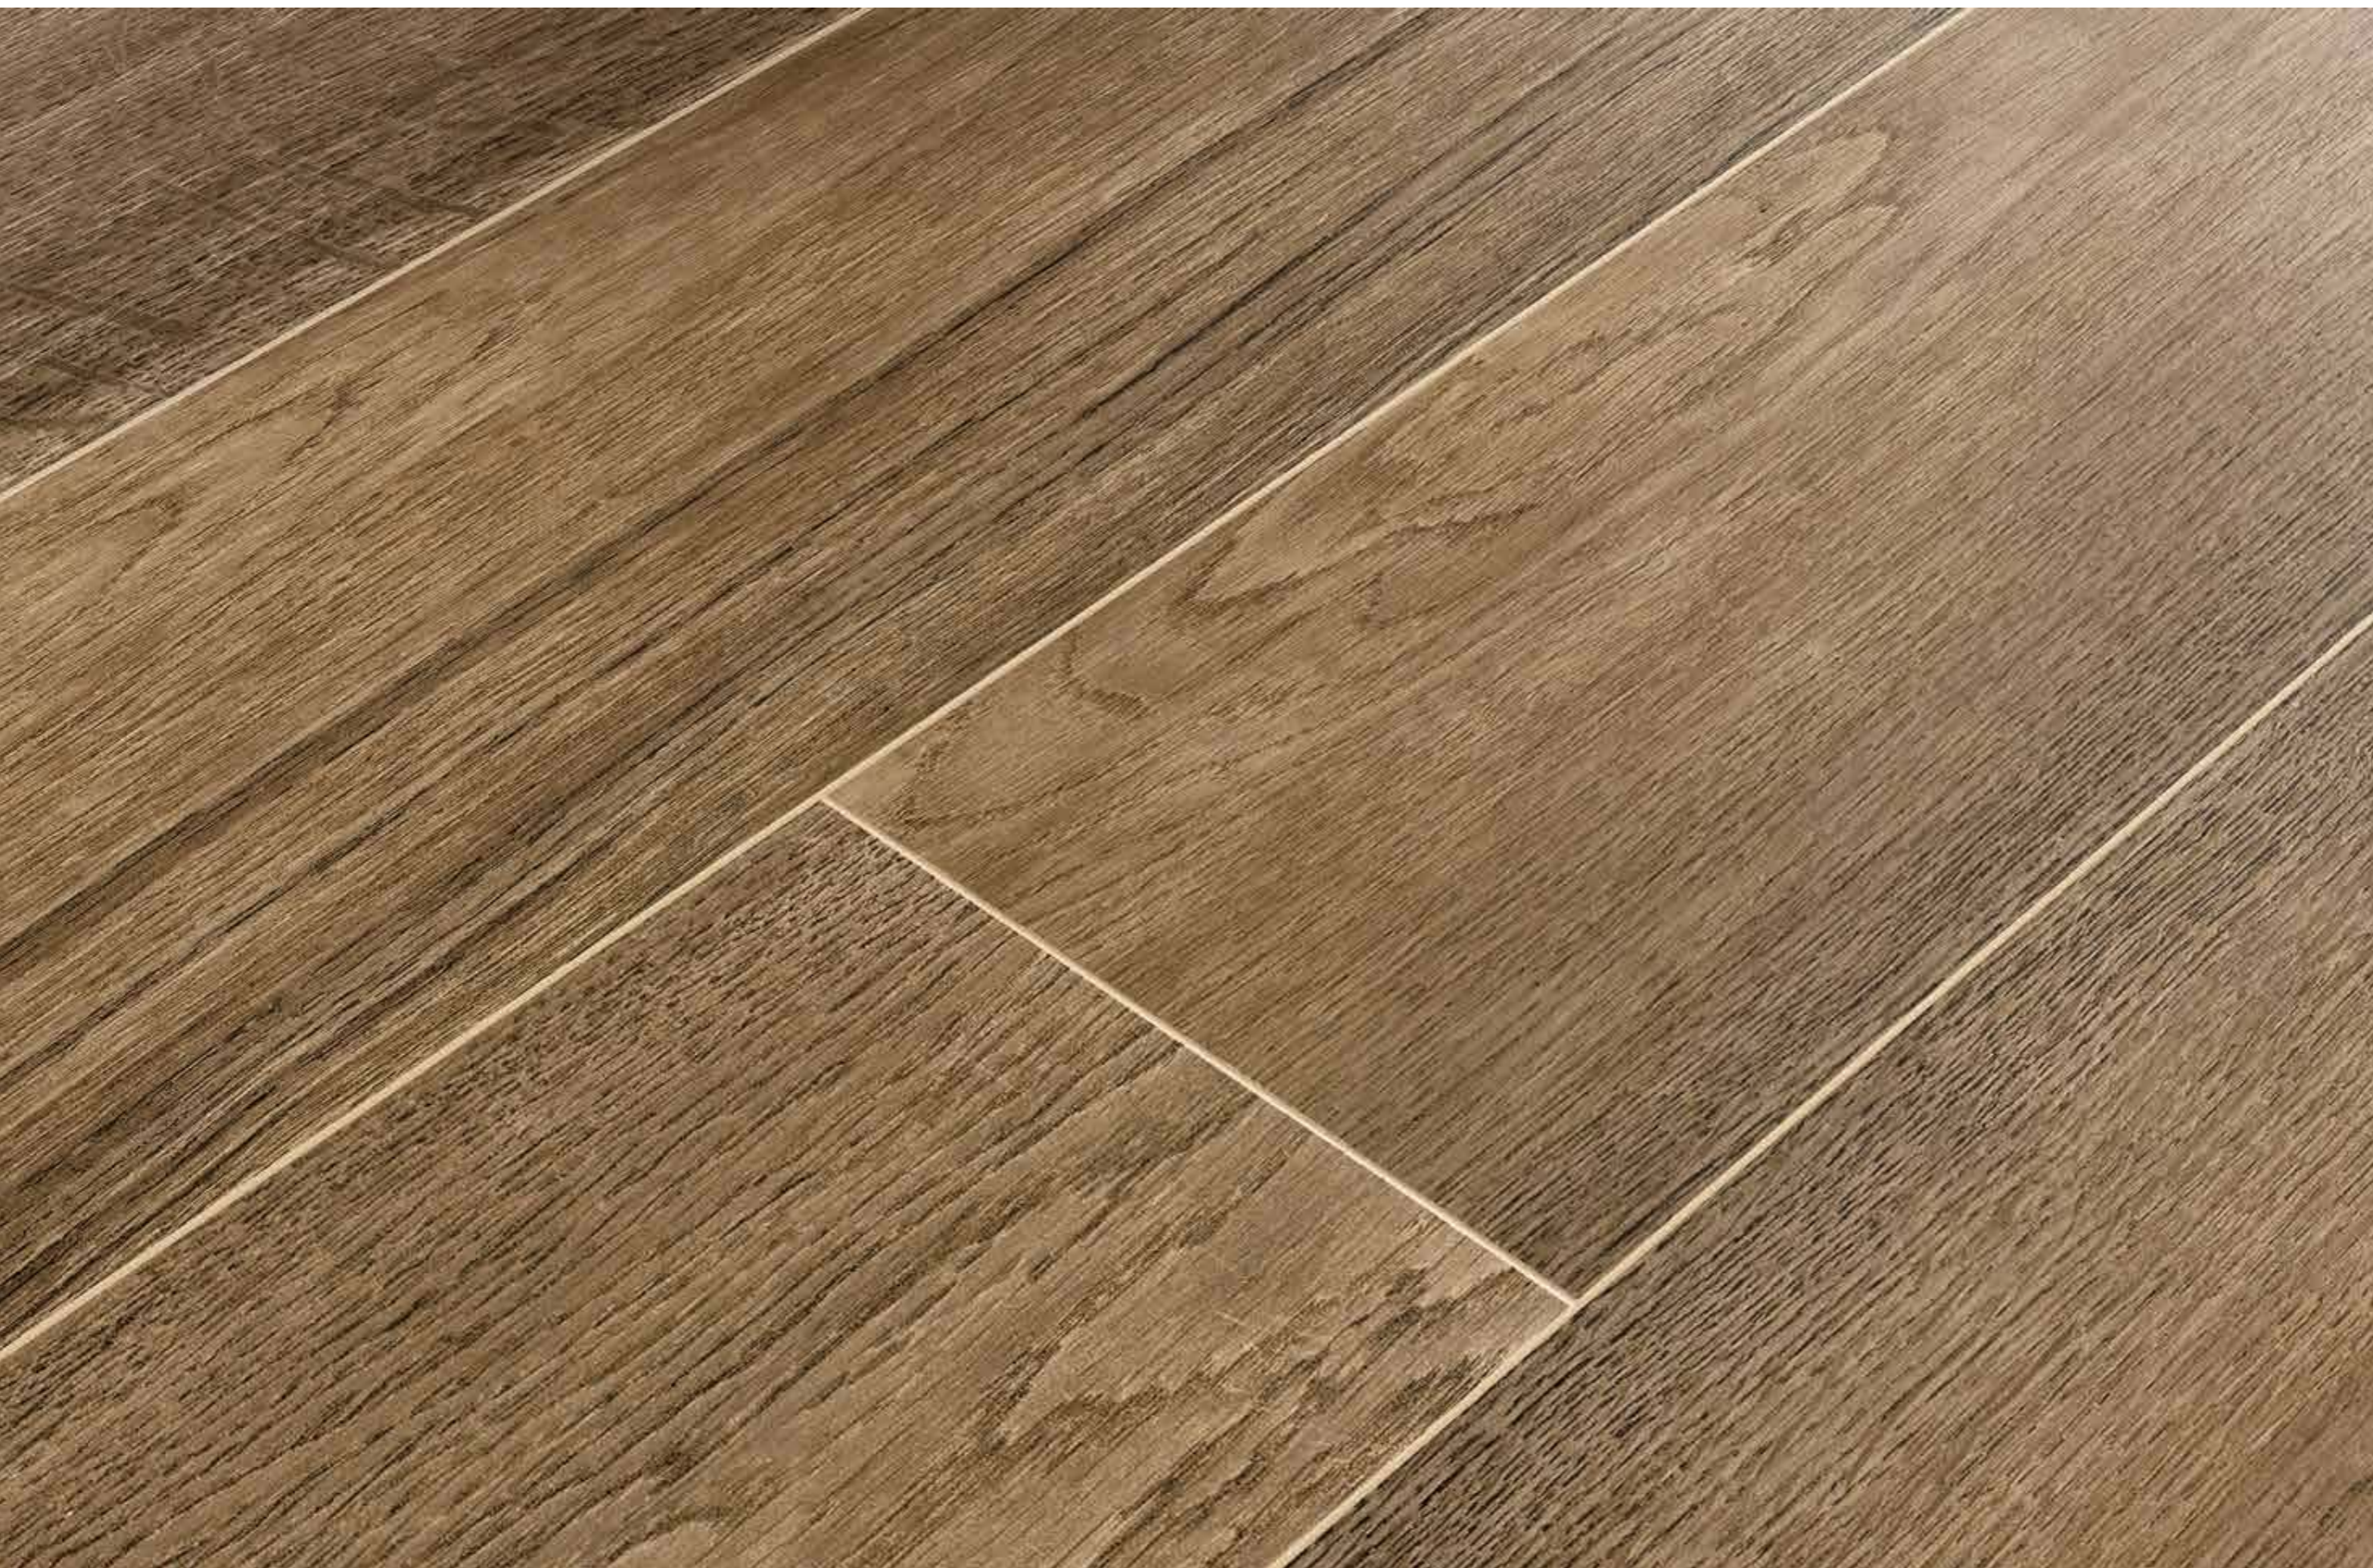

Фумэ Нат. и Рет. 20x160 см
Fumè Nat. e Ret. 20x160 см