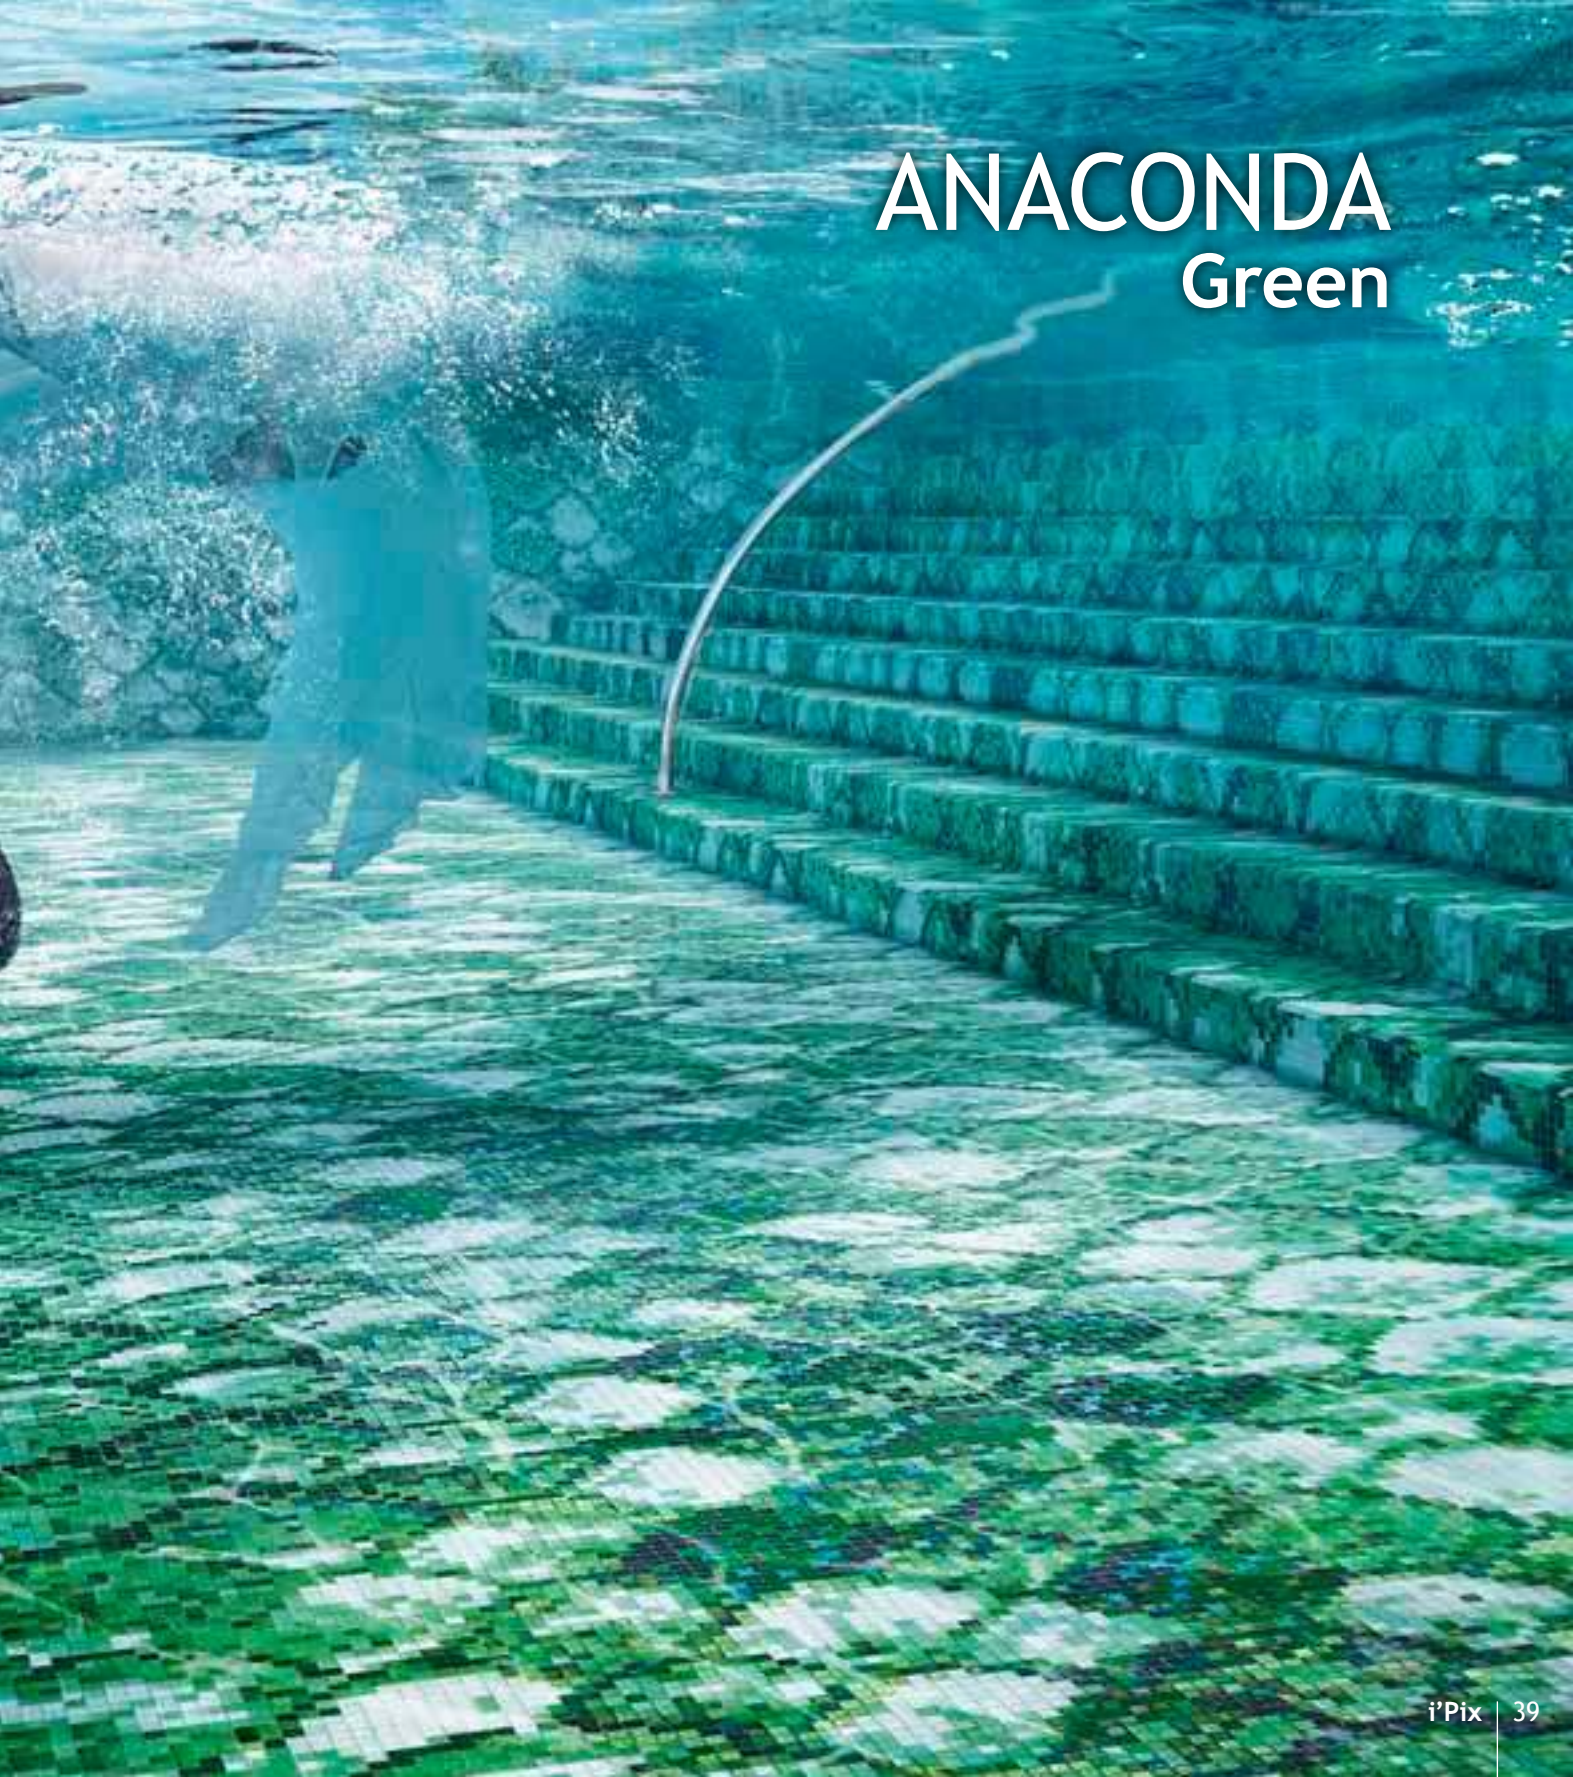

ANACONDA

Green