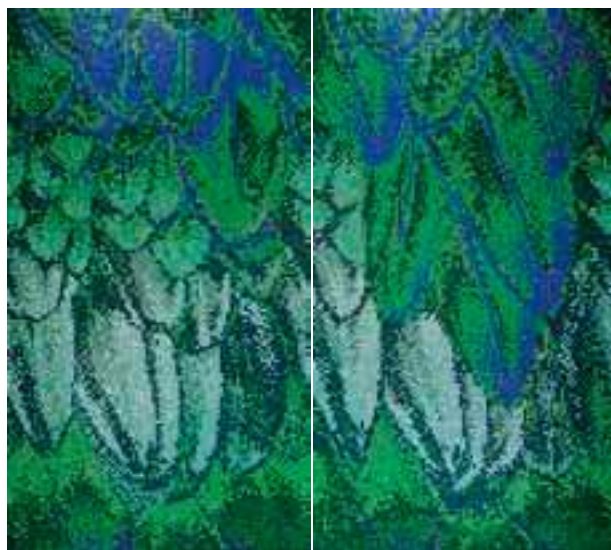

GUACAMAYO Verde

Tessera size: 1,5 x 1,5 cm · 5/8" x 5/8" · Sheet size: 29,5 x 29,5 cm · 11 5/8" x 11 5/8"

Colors: Argolan, Chervil, Damaris, Dew, Fern 3, Horizon, Marjoram, Turais

GUACAMAYO Verde A

Module size:
147,5 x 265,5 cm · 60" x 108"

GUACAMAYO Verde B

Module size:
147,5 x 265,5 cm · 60" x 108"