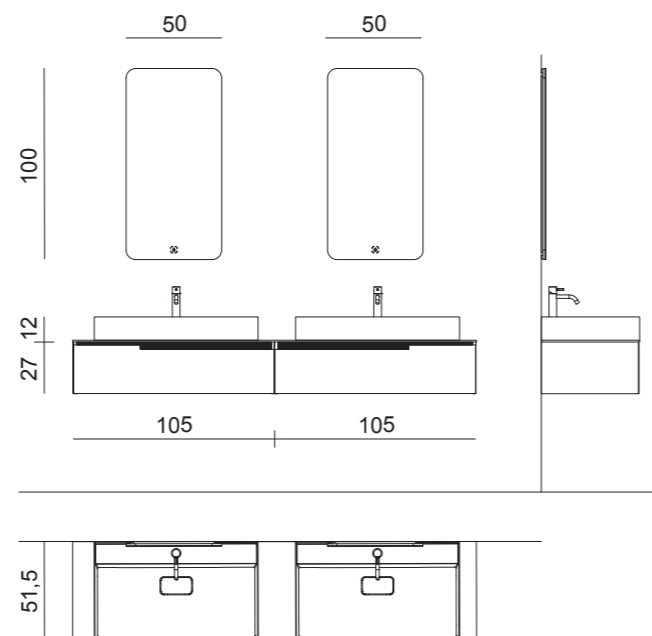

PF 02

PF02 Composition:
W210 (105+105) — D51,5 — H205 cm

Structure:
M310 matt Salvia lacquered finish

Top:
Coloured glass top
in V310 Salvia finish
Rebel countertop washbasins
in Lightfeel,
W85 — D51,5 — H12 cm

Mirrors:
Freud, W50 — H100 cm

Taps:
Stilo, in matt black finish

Bathtub:
Sirio, W170 — D80 — H50 cm