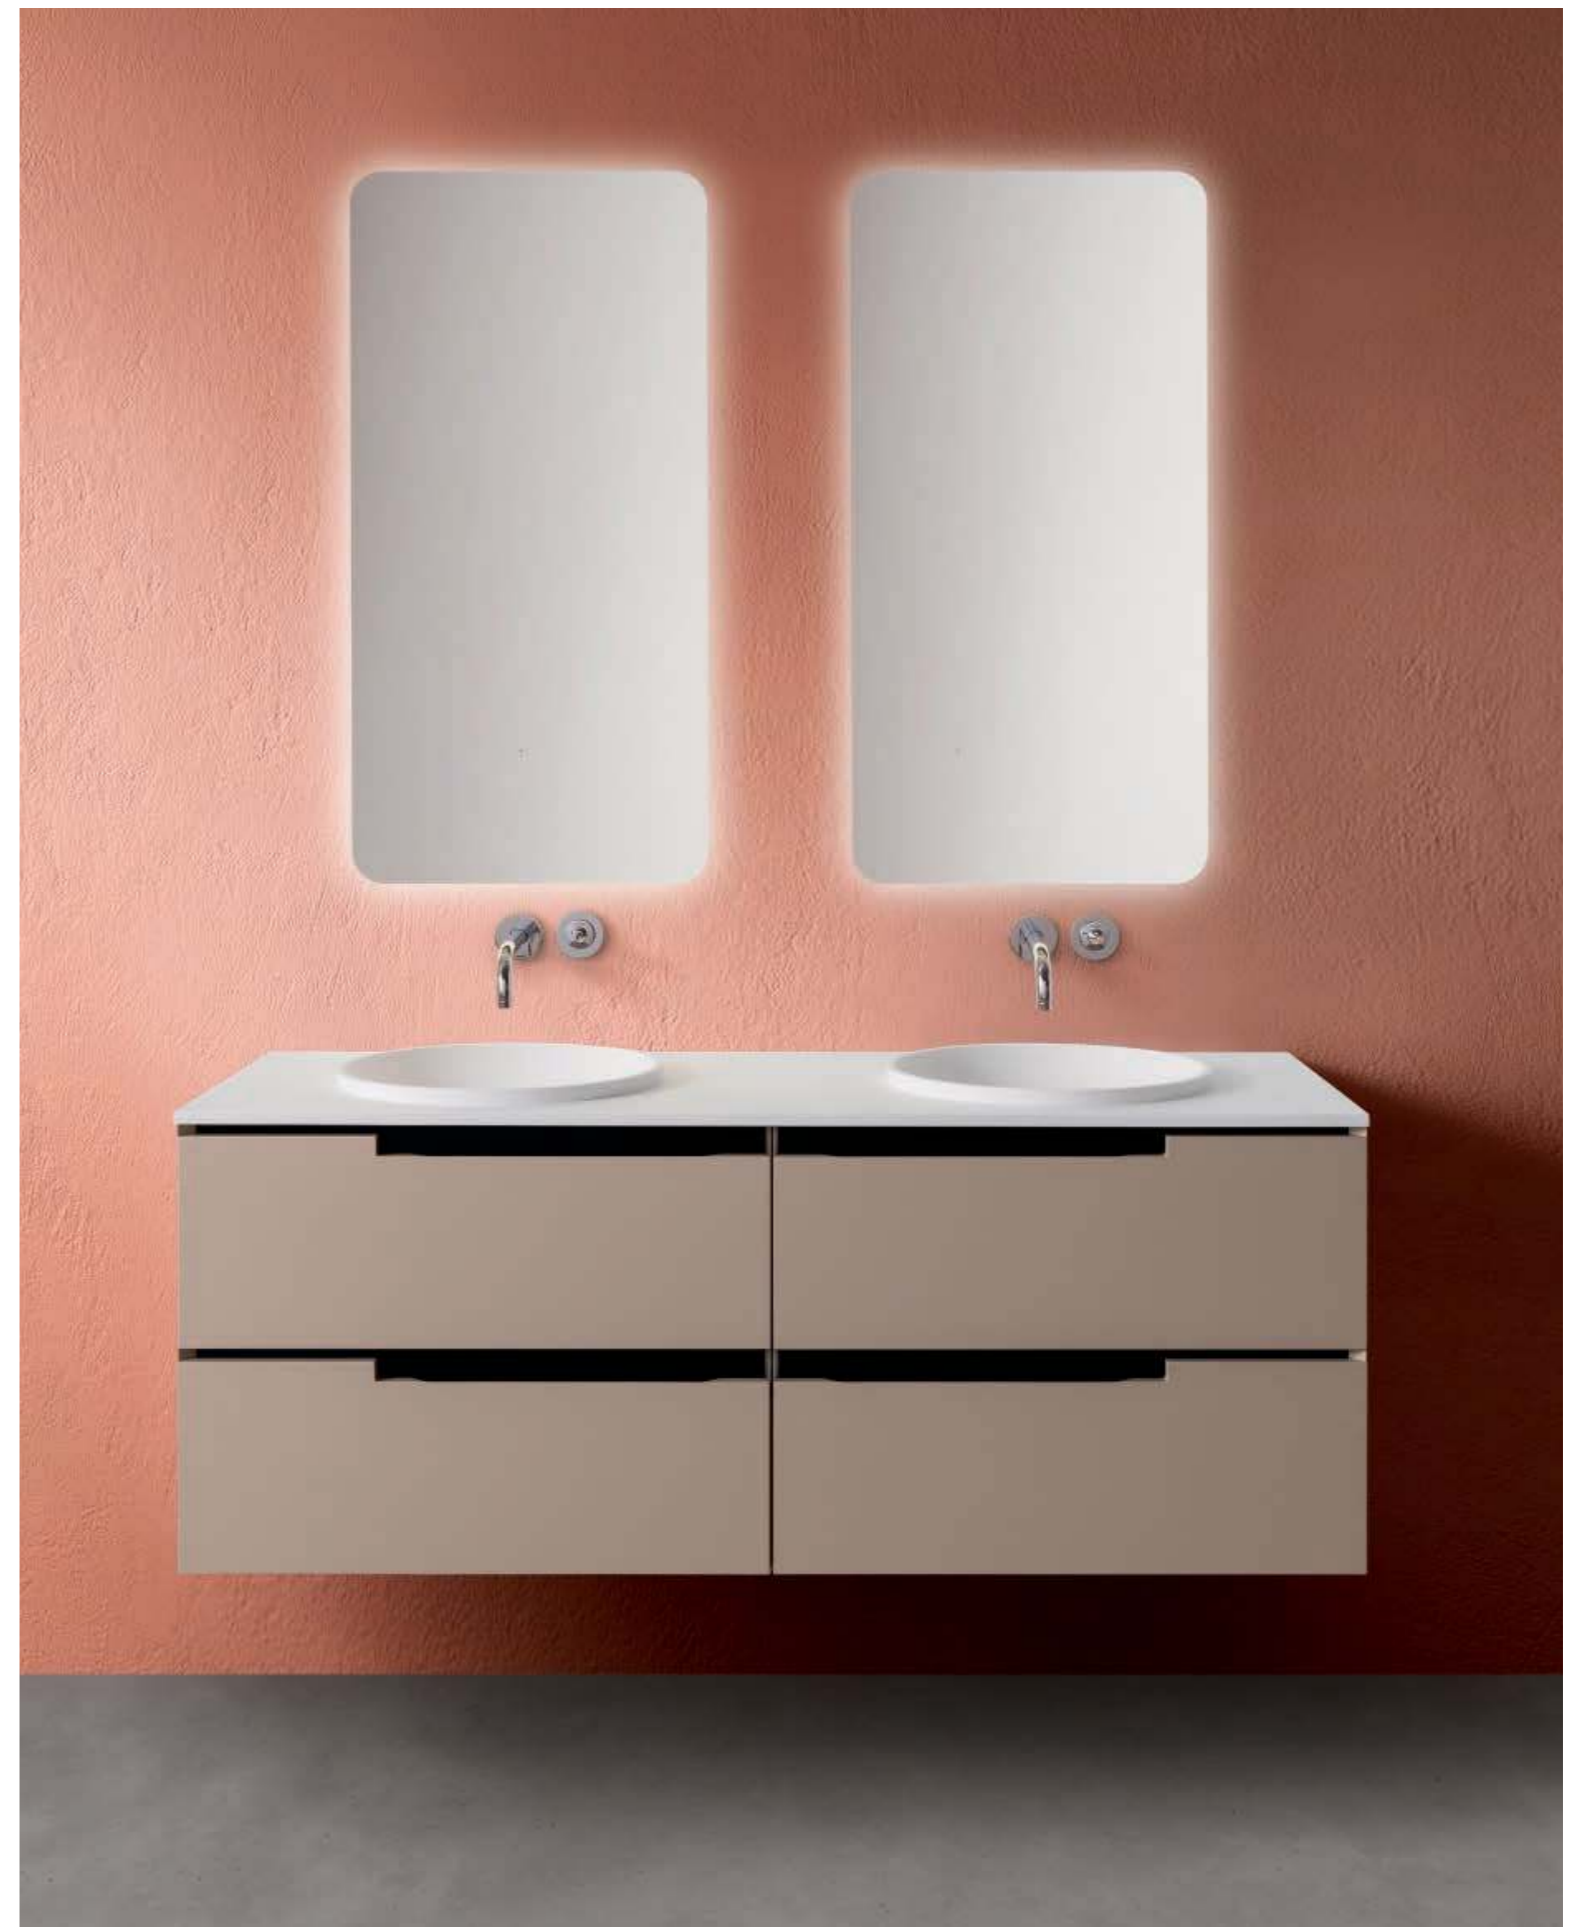

**Taps:**  
in chrome finish

↓ **PF08 - Version B:**  
**Top:** in Lightfeel with Circle integrated washbasin  
**Mirrors:** Freud, W50 — H100 cm