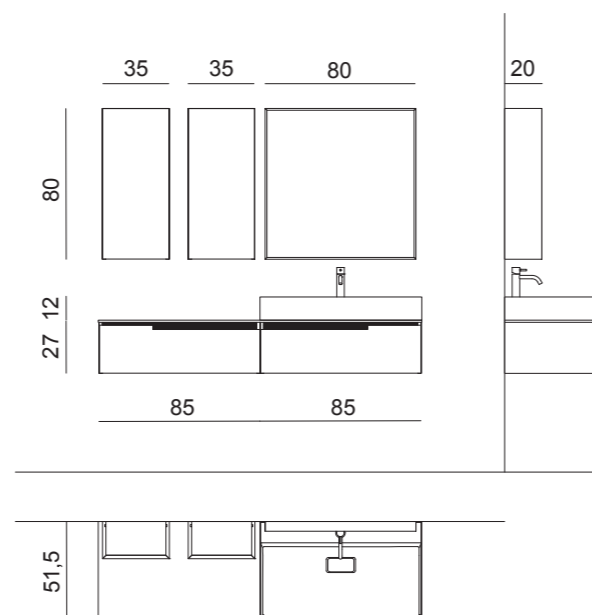

PF 04

PF04 Composition:
W170 (85+85) — D51,5 — H200 cm

Structure:
M207 matt Prugna
lacquered finish

Top:
in Lightfeel,
Rebel countertop washbasin
in Lightfeel,
W85 — D51,5 — H12 cm

Mirror:
Mirò in black finish,
W85 — H80 cm

Tap:
Stilo, in matt black finish

Wall Units:
M207 matt Prugna
lacquered finish,
W35 — D20 — H80 cm

Bathtub:
Rigel, W170 — D70 — H50 cm