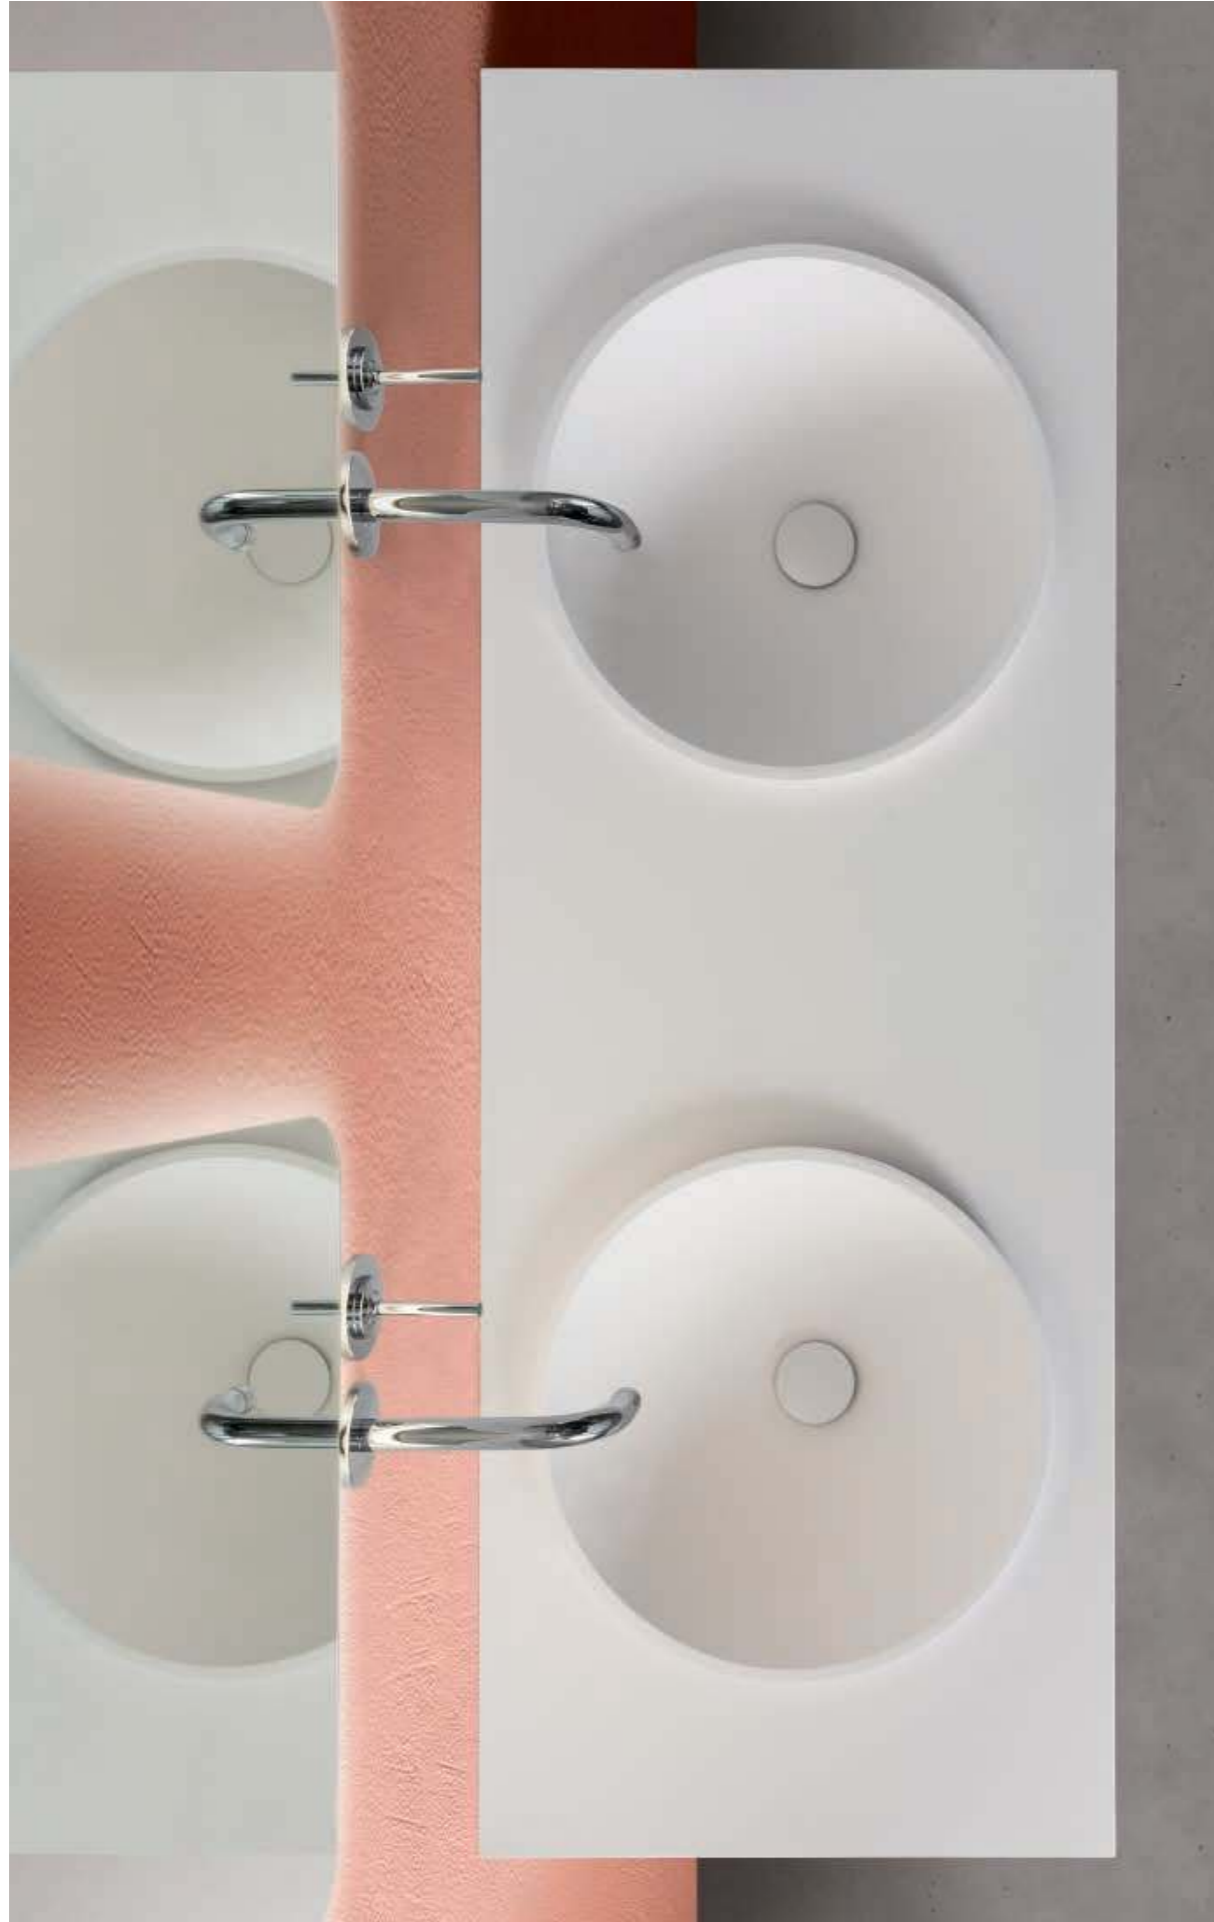

**Taps:**  
in chrome finish

↓ **PF08 - Version B:**  
**Top:** in Lightfeel with Circle integrated washbasin  
**Mirrors:** Freud, W50 — H100 cm