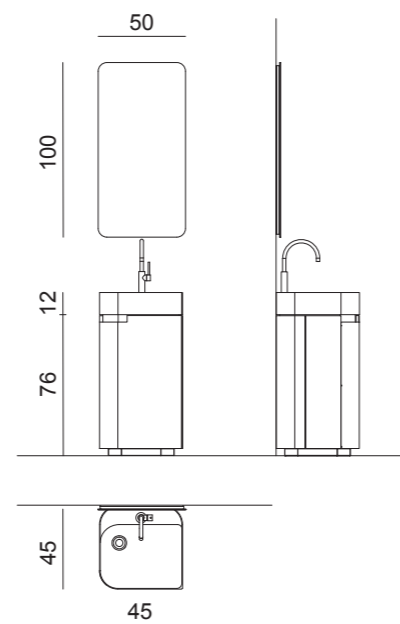

PF 22

PF22 Composition:
W45 — D45 — H220 cm

Structure:
M16 matt Avio
lacquered finish

Washbasin:
Leaf countertop
washbasin in Lightfeel,
W45 — D45 — H12 cm

Mirror:
Freud, W50 — H100 cm

Tap:
in matt black finish