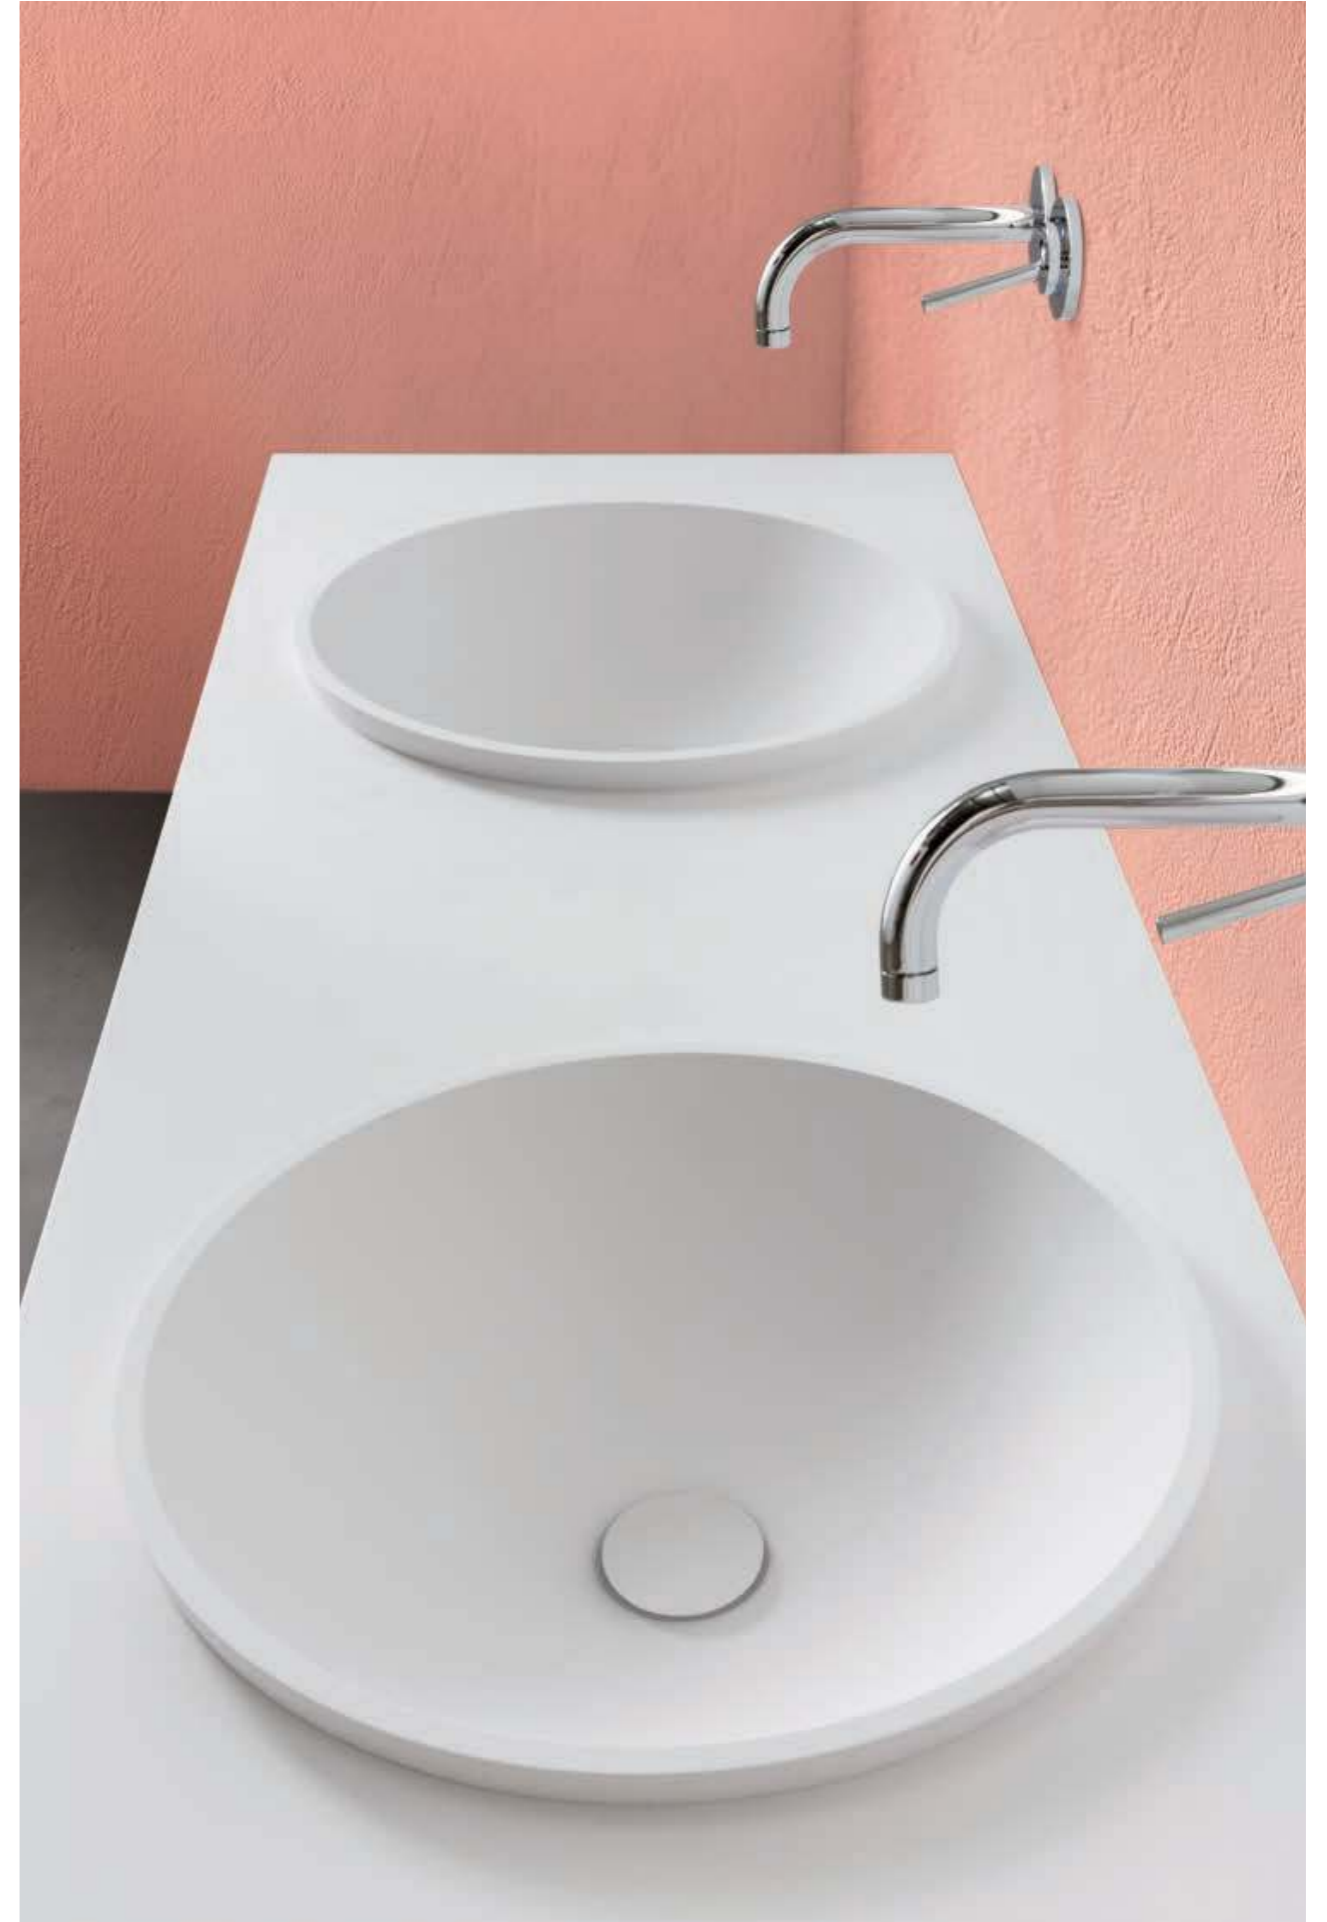

**Taps:**  
in chrome finish

↓ **PF08 - Version B:**  
**Top:** in Lightfeel with Circle integrated washbasin  
**Mirrors:** Freud, W50 — H100 cm