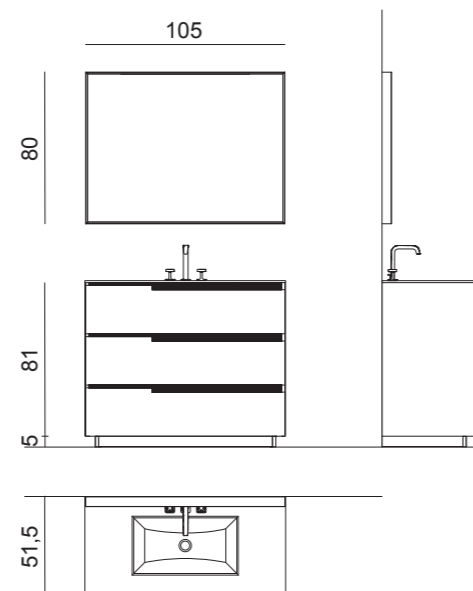

PF 12

PF12 Composition:
W105 — D51,5 — H200 cm

Structure:
M164 matt Lino
lacquered finish

Top:
in V100 glossy Nero coloured
glass with Maya 2 integrated
washbasin

Mirror:
Mirò in black finish,
W105 — H80 cm

Tap:
in chrome finish