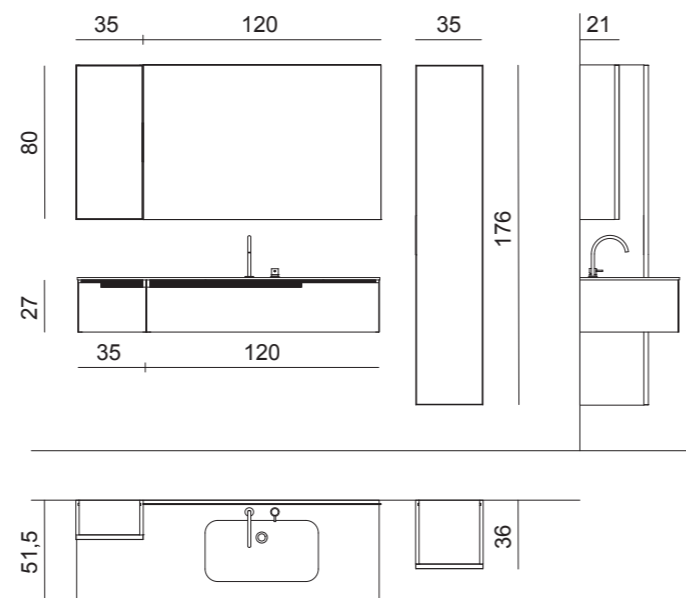

PF 06

PF06 Composition:
W155 (120+35) — D51,5 — H200 cm

Structure:
G12 glossy Mint
lacquered finish

Top:
in glossy Geacril with
Edy 2 integrated washbasin

Mirror:
Dali Up&Down,
W120 — H80 cm

Tap:
Stilo, in chrome finish

Tall Unit & Wall Unit:
Structure in G12 glossy Mint
lacquered finish, black aluminium
frame with mirror door,
Tall Unit: W35 — D36 — H176 cm
Wall Unit: W35 — D21 — H80 cm