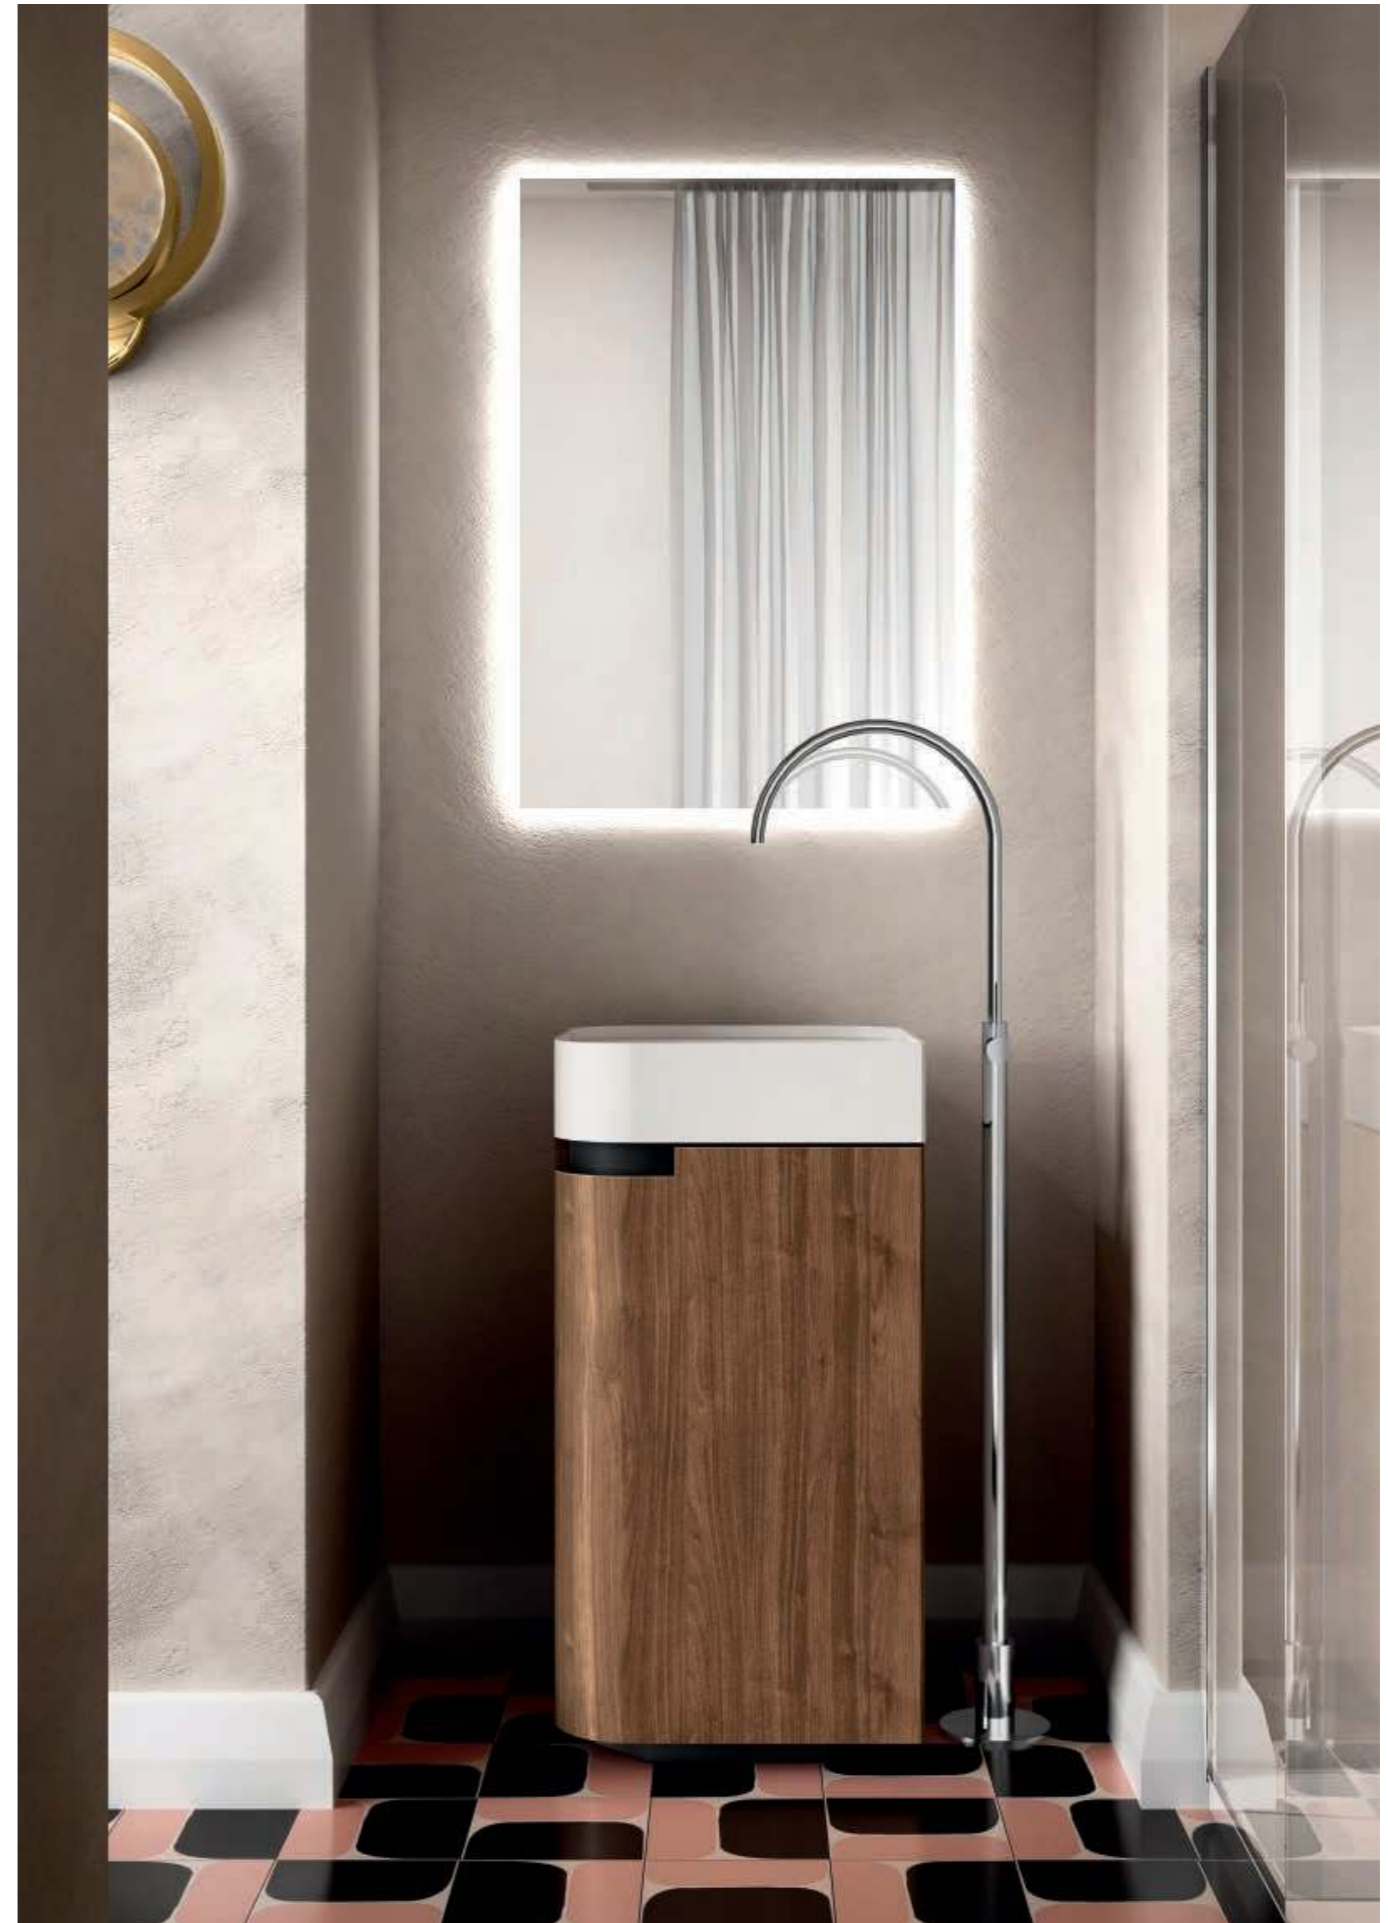

# PF 23

**PF23 Composition:**  
W45 — D45 — H200 cm

**Structure:**  
E012 Walnut finish

**Washbasin:**  
Leaf countertop  
washbasin in Lightfeel,  
W45 — D45 — H12 cm

**Mirror:**  
Dali Full  
W70 — H80 cm

**Tap:**  
Free-standing, in chrome  
finish