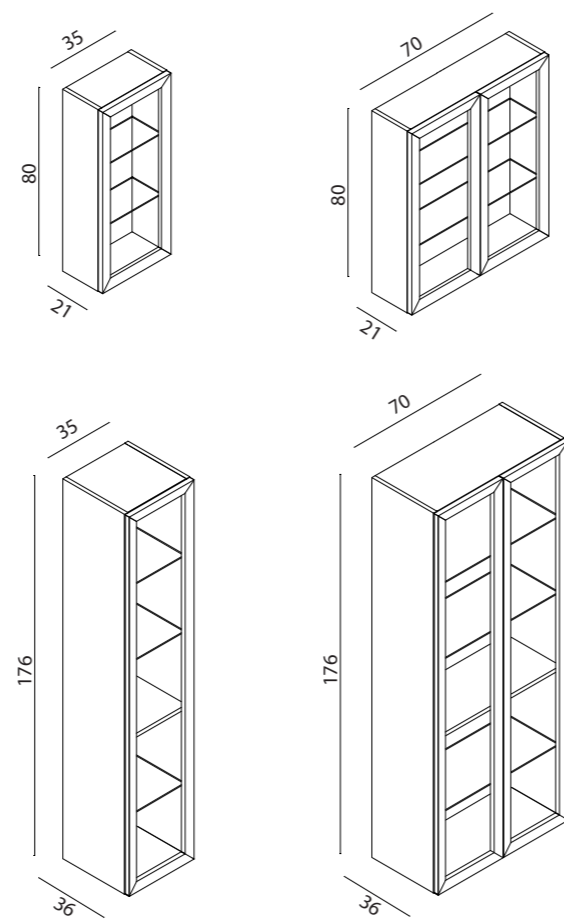

WALL UNITS & TALL UNITS WITH BLACK ALUMINIUM DOOR FRAME