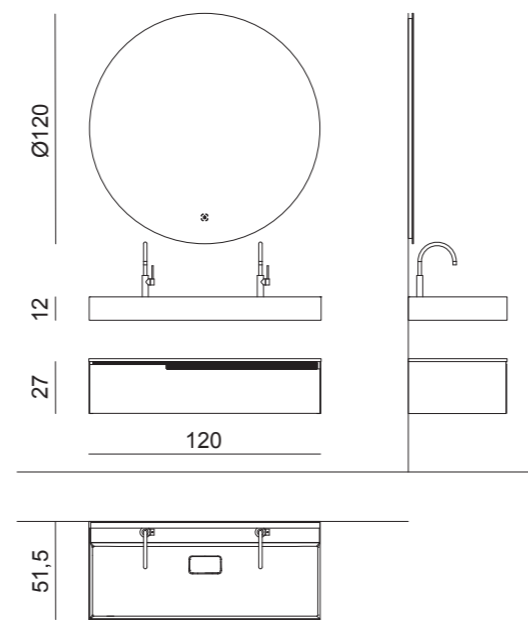

PF 10

PF10 Composition:
W120 — D51,5 — H220 cm

Structure:
M171 matt Cobalto
lacquered finish

Top:
Rebel suspended integrated
washbasin in Lightfeel,
W120 — D51,5 — H12 cm

Mirror:
Joyce, Ø120 cm

Taps:
in matt black finish