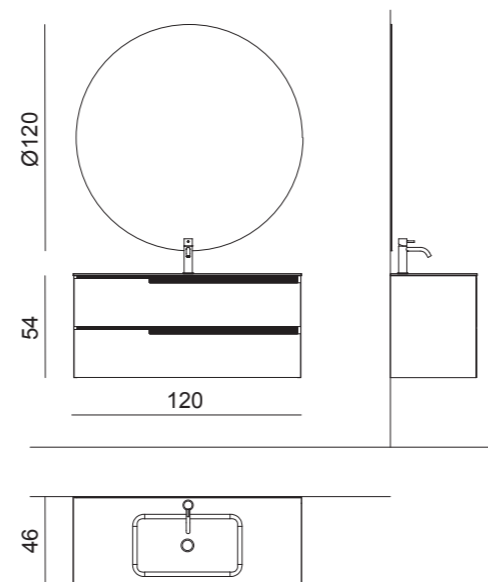

PF 17

PF17 Composition:
W120 — D46 — H220 cm

Structure:
DJ01 metallic Gianduia
lacquered finish

Top:
in VDJ1 metallic Gianduia
coloured glass with Maya 1
integrated washbasin

Mirror:
Joyce, Ø120 cm

Tap:
Stilo, in brushed gold finish