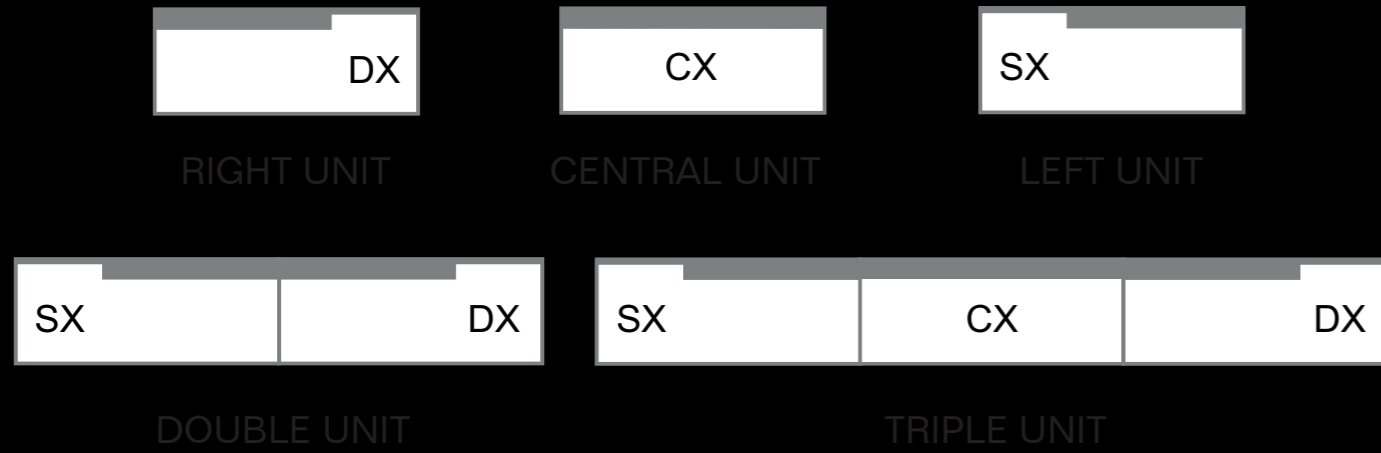

MODULARITY

WALL UNITS & TALL UNITS