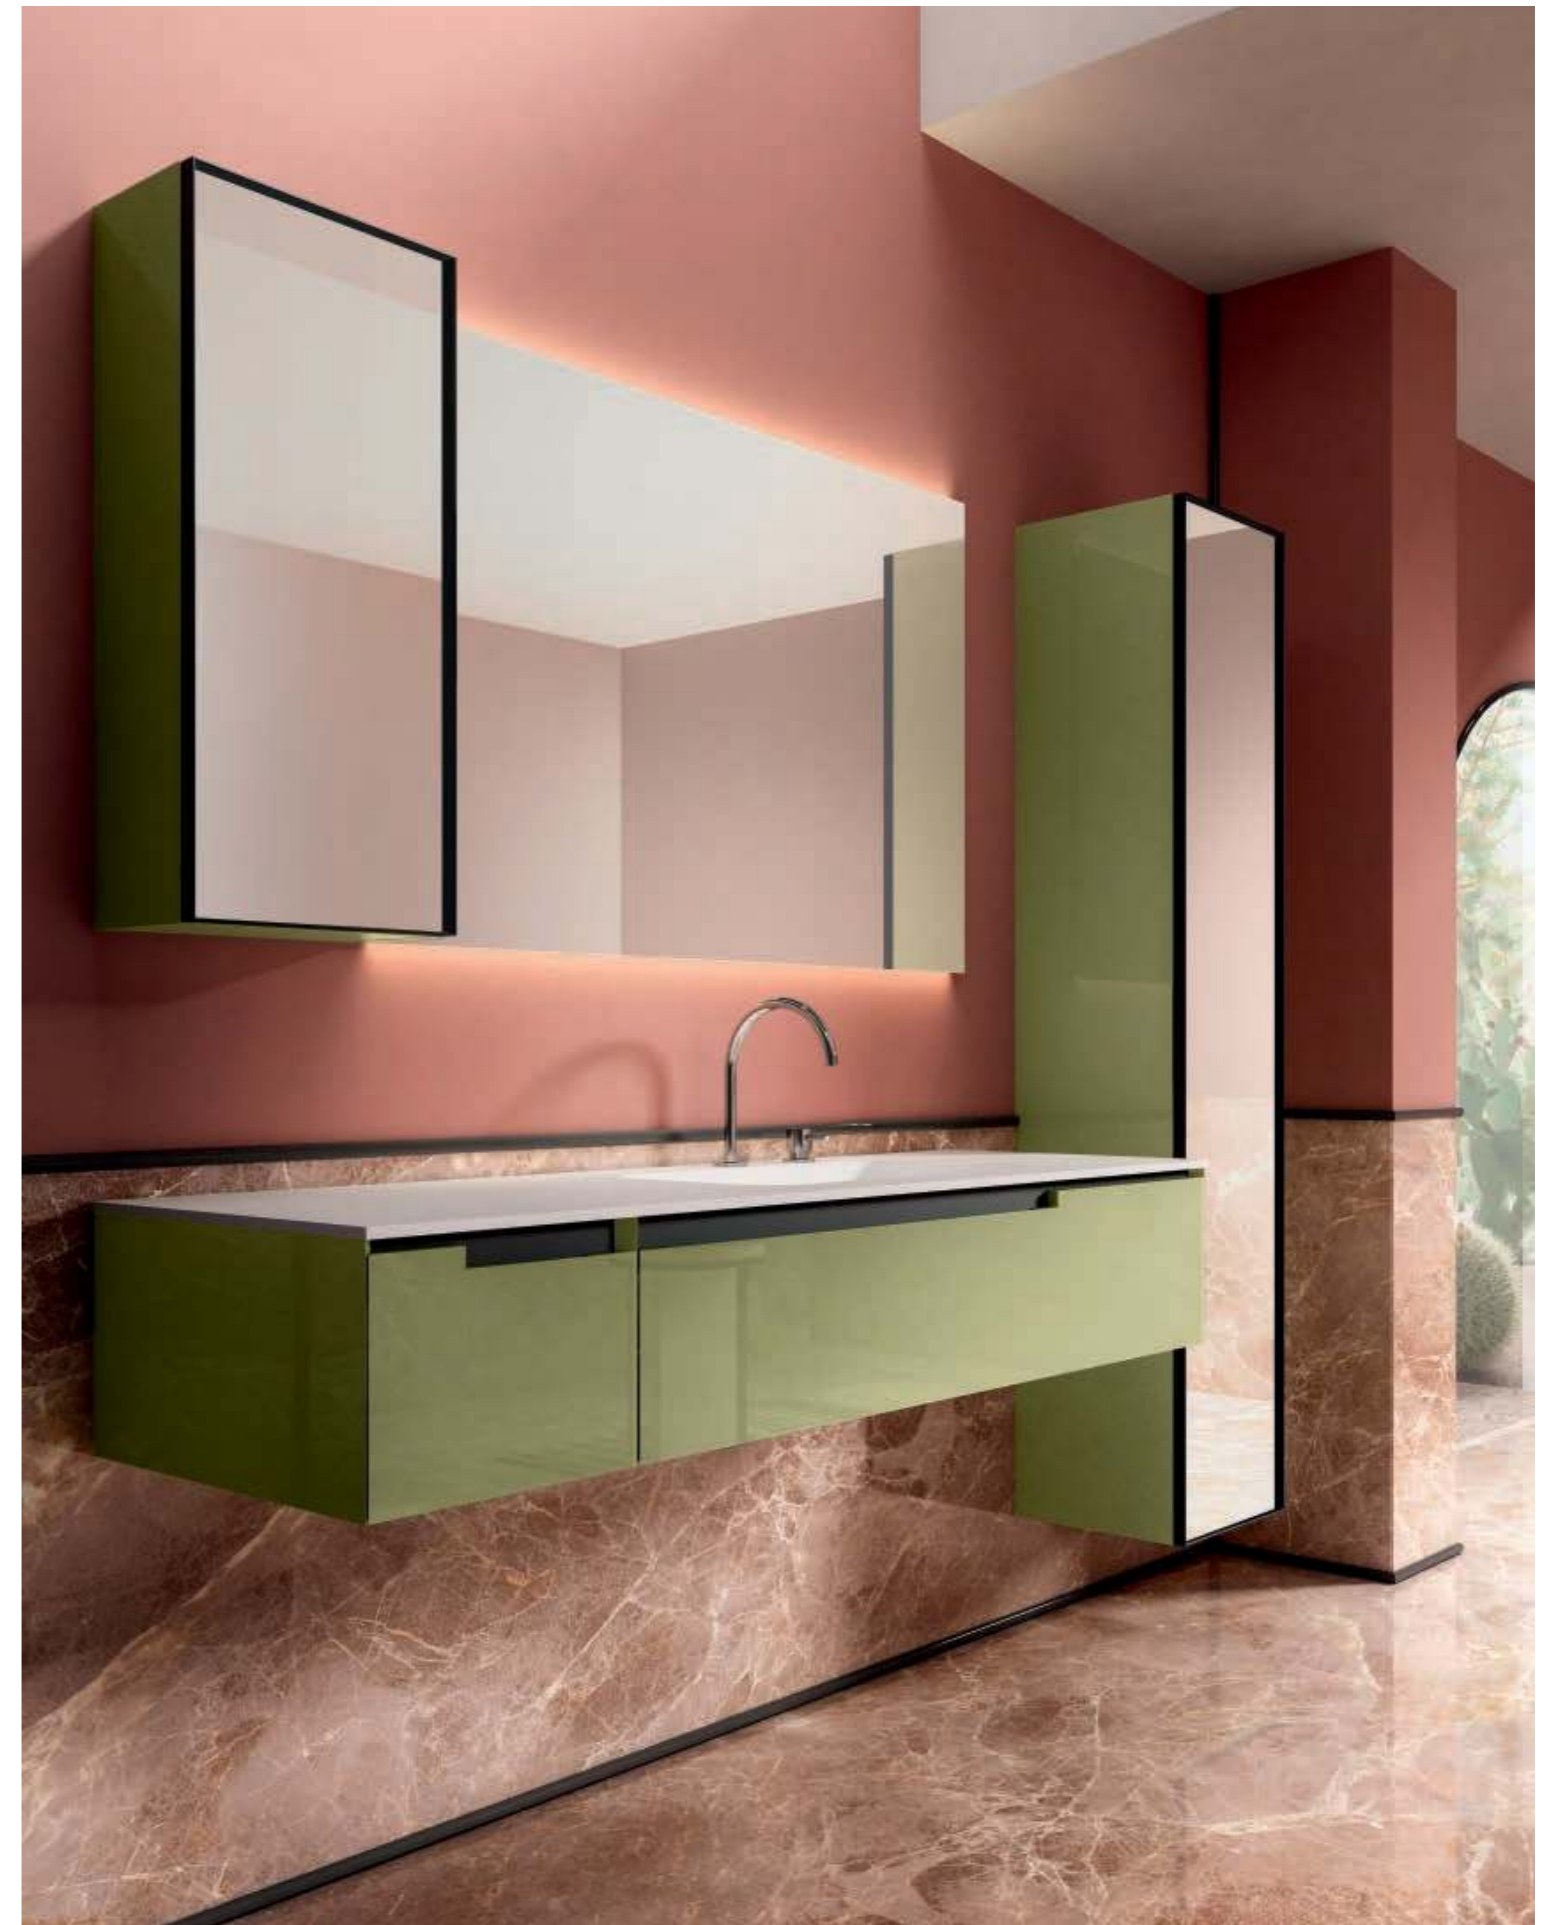

PF 06

PF06 Composition:
W155 (120+35) — D51,5 — H200 cm

Structure:
G12 glossy Mint
lacquered finish

Top:
in glossy Geacril with
Edy 2 integrated washbasin

Mirror:
Dali Up&Down,
W120 — H80 cm

Tap:
Stilo, in chrome finish

Tall Unit & Wall Unit:
Structure in G12 glossy Mint
lacquered finish, black aluminium
frame with mirror door,
Tall Unit: W35 — D36 — H176 cm
Wall Unit: W35 — D21 — H80 cm