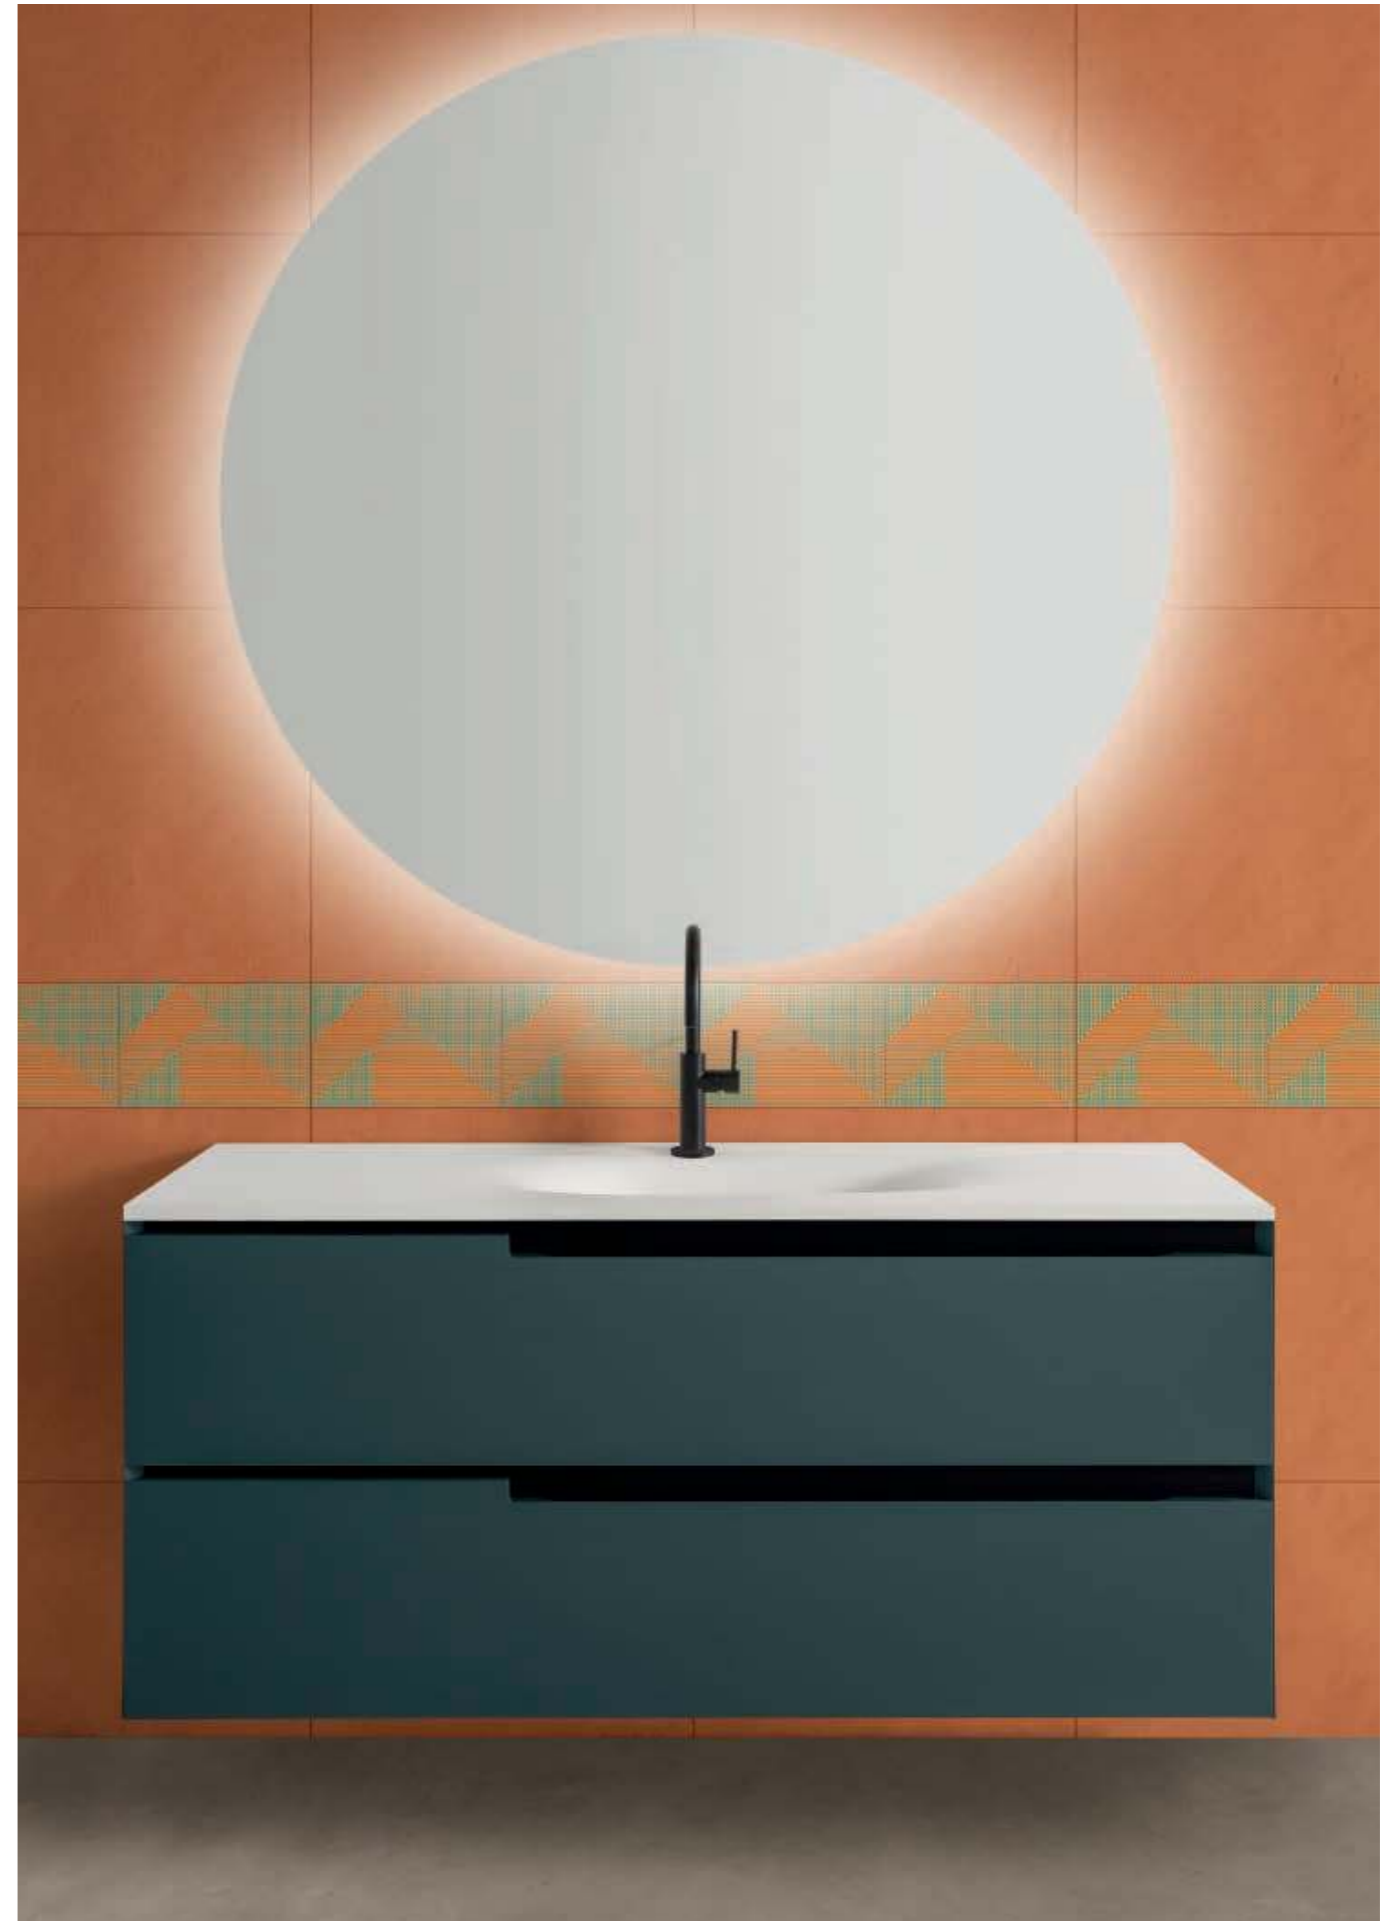

**Tap:**  
in matt black finish

↓ **PF11 - Version B:**  
**Top:** in Lightfeel with Drop integrated washbasin  
**Mirror:** Joyce, Ø120 cm