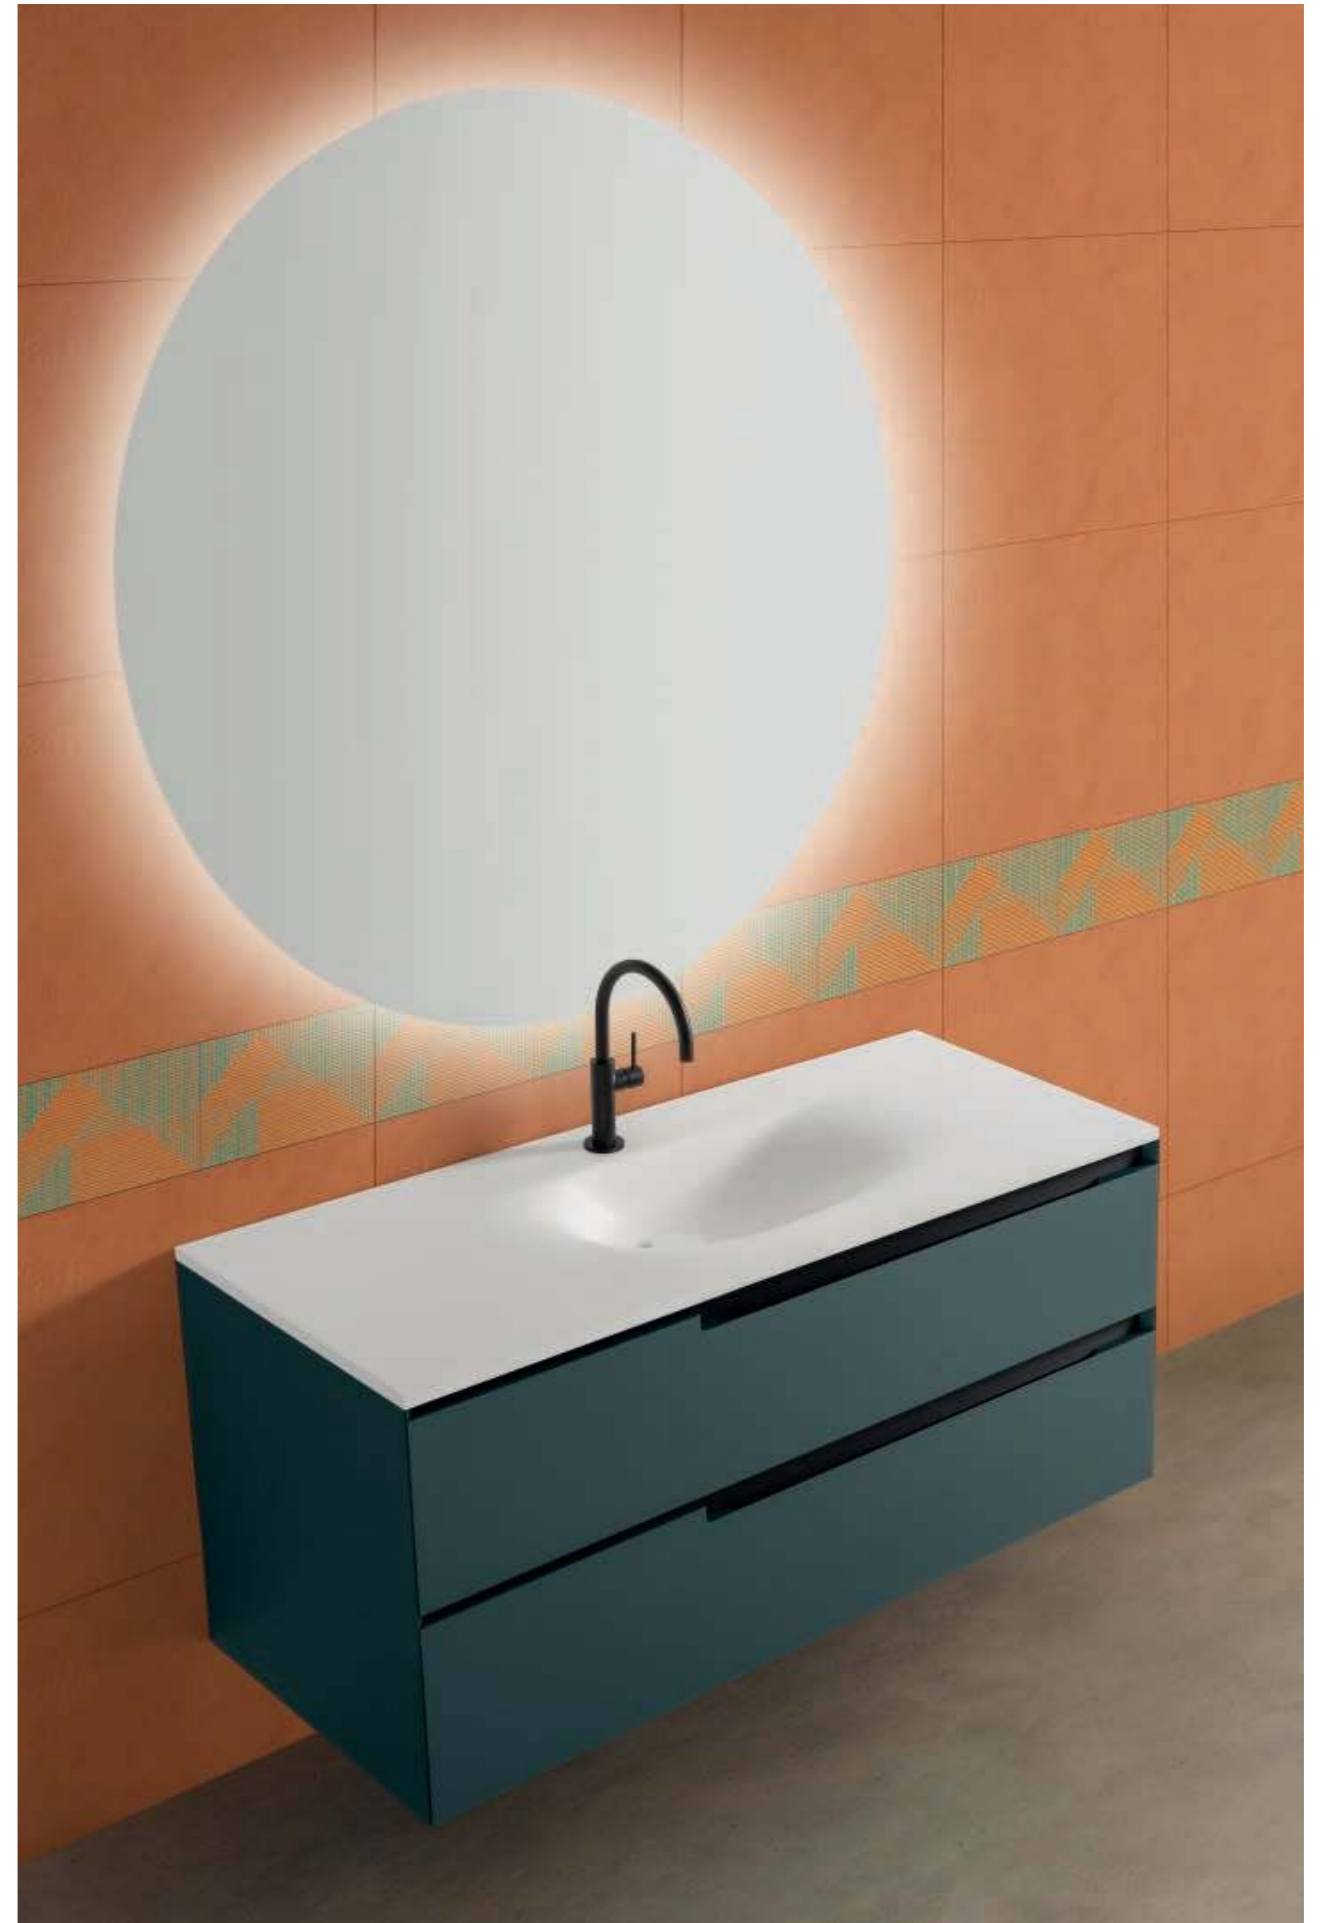

**Tap:**  
in matt black finish

↓ **PF11 - Version B:**  
**Top:** in Lightfeel with Drop integrated washbasin  
**Mirror:** Joyce, Ø120 cm