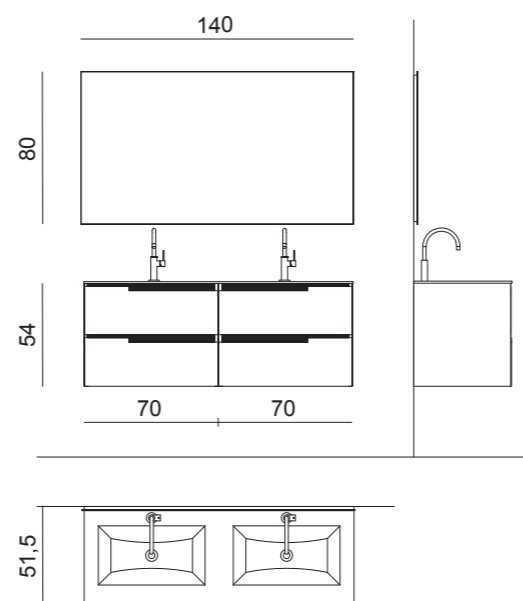

# PF 06

**PF06 Composition:**  
W155 (120+35) — D51,5 — H200 cm

**Structure:**  
G12 glossy Mint  
lacquered finish

**Top:**  
in glossy Geacril with  
Edy 2 integrated washbasin

**Mirror:**  
Dali Up&Down,  
W120 — H80 cm

# PF 07

**PF07 Composition:**  
W140 — D51,5 — H200 cm

**Structure:**  
G517 glossy Medium Grey  
lacquered finish

**Top:**  
in V616 glossy Grigio Medio  
coloured glass with Maya 1  
integrated washbasin

**Mirror:**  
Dali Full, W140 — H80 cm

**Taps:**  
in matt black finish