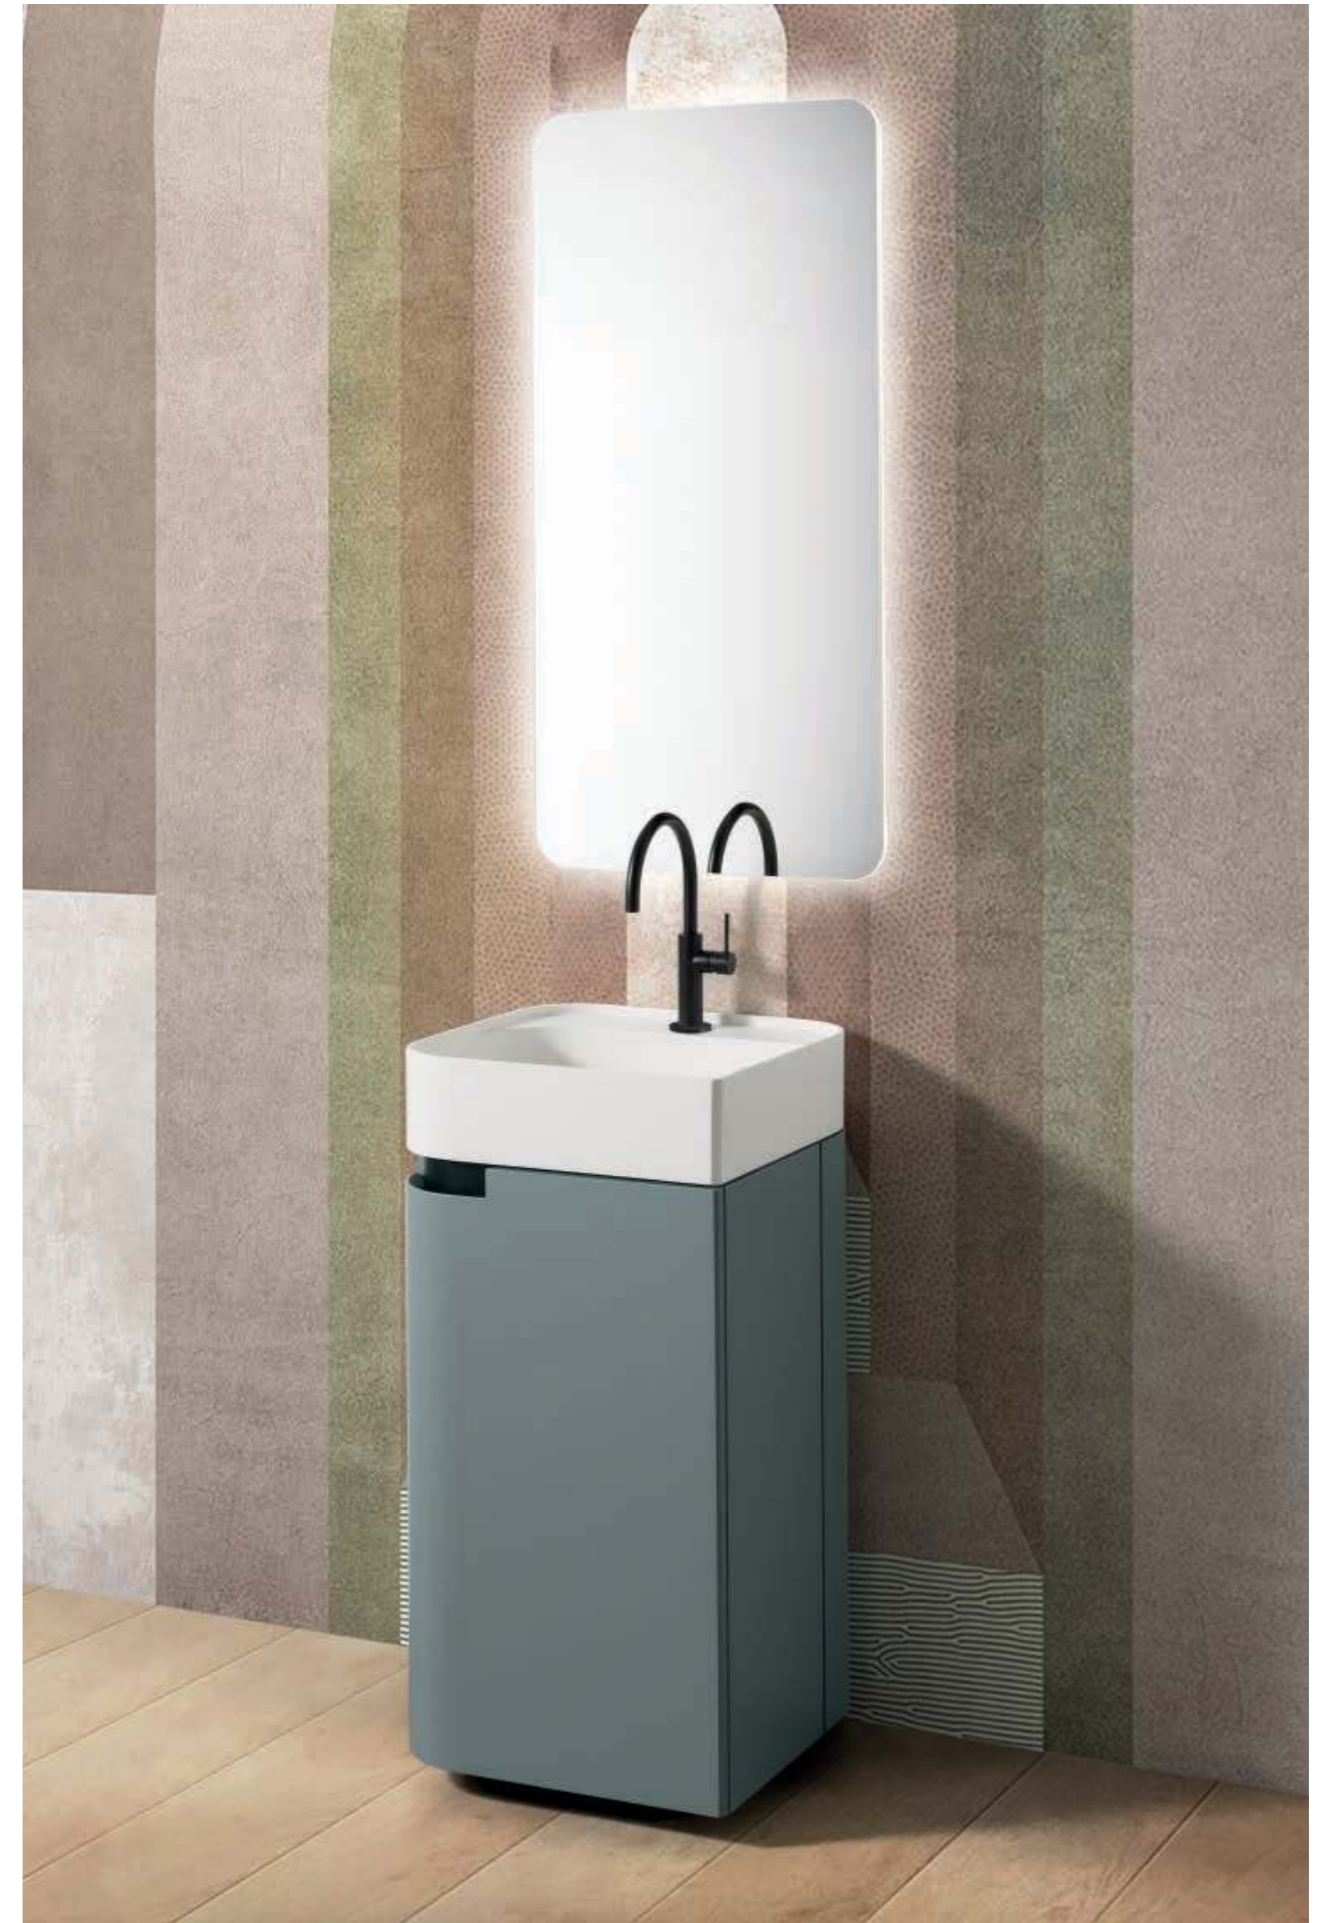

PF 22

PF22 Composition:
W45 — D45 — H220 cm

Structure:
M16 matt Avio
lacquered finish

Washbasin:
Leaf countertop
washbasin in Lightfeel,
W45 — D45 — H12 cm

Mirror:
Freud, W50 — H100 cm

Tap:
in matt black finish