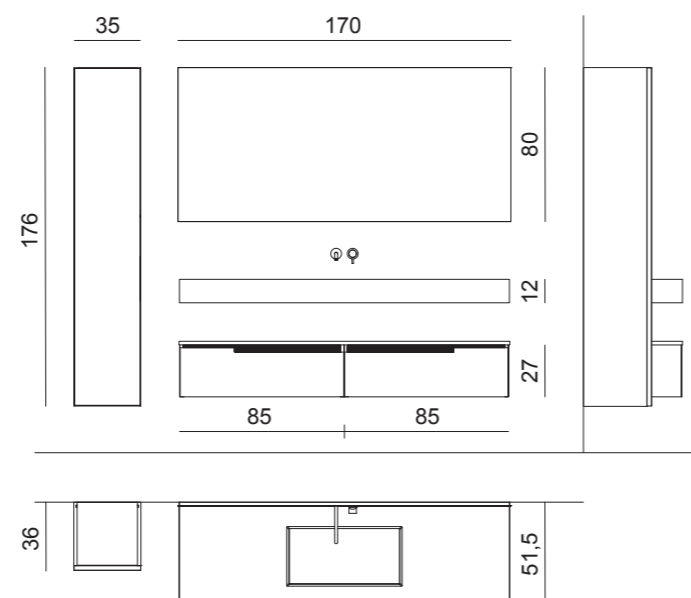

PF 05

PF05 Composition:
W170 (85+85) — D51,5 — H200 cm

Structure:
E012 Walnut finish

Top:
W170 — D51,5 — H12 cm
suspended top in Corian with
Paul 2 integrated washbasin

Mirror:
Dali Full, W170 — H80 cm

Tap:
Stilo, in chrome finish

Tall Unit:
Structure in E012 Walnut finish,
black aluminium frame with
smoked glass door,
W35 — D36 — H176 cm