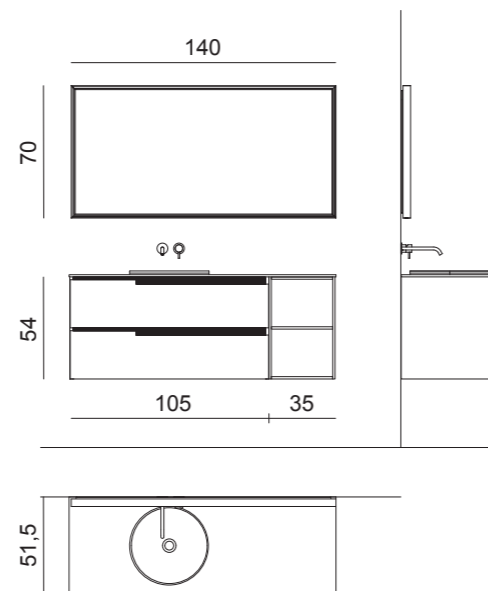

**Mirror:**  
Dali Full, W140 — H80 cm

**Taps:**  
in matt black finish

# PF 09

**PF09 Composition:**  
W140 (105+35) — D51,5 — H200 cm

**Structure:**  
M164 matt Lino  
lacquered finish

**Top:**  
in Lightfeel with Circle  
integrated washbasin

**Mirror:**  
Alex, W140 — H70 cm

**Tap:**  
Stilo, in brushed gold finish

**Tall Units:**  
Structure in M164 matt Lino  
lacquered finish, black aluminium  
frame with smoked glass door,  
W35 — D36 — H176 cm

# PF 10

**PF10 Composition:**  
W120 — D51,5 — H220 cm

**Structure:**  
M171 matt Cobalto  
lacquered finish

**Top:**  
Rebel suspended integrated  
washbasin in Lightfeel,  
W120 — D51,5 — H12 cm

**Mirror:**  
Joyce, Ø120 cm