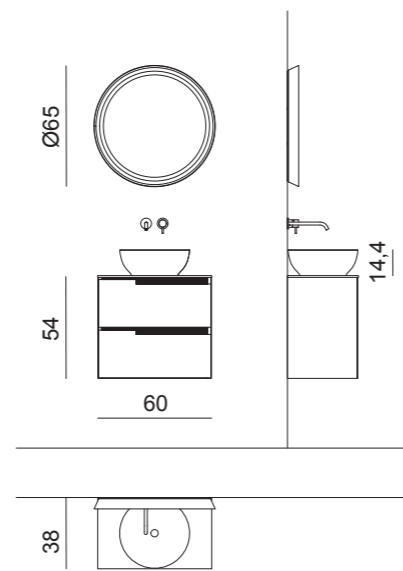

# PF 21

**PF21 Composition:**  
W60 — D38 — H200 cm

**Structure:**  
M210 matt Forest  
lacquered finish

**Top:**  
in V121 glossy Forest glass,  
Jenny countertop washbasin,  
W38 — D38 — H14,4 cm

**Mirror:**  
Dream, Ø65 cm

**Tap:**  
Stilo, in chrome finish

**Bathtub:**  
Hamal, W160 — D80 — H55 cm