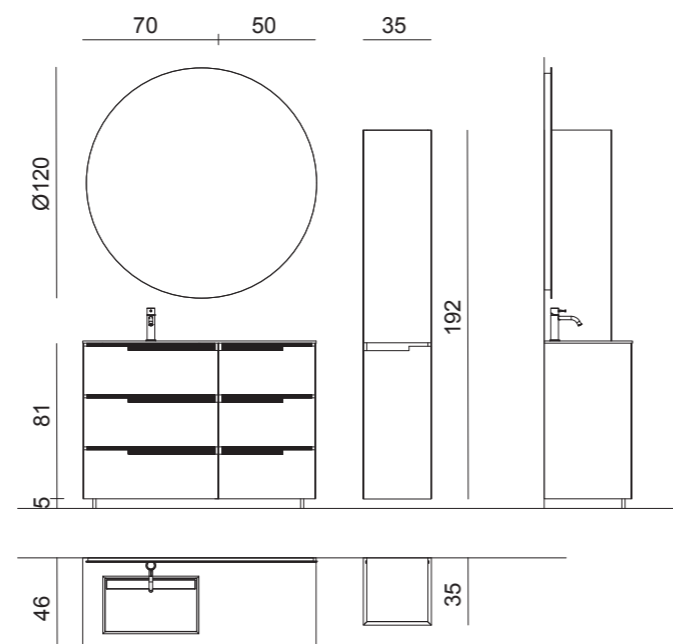

PF 18

PF18 Composition:
W120 (70+50) — D46 — H220 cm

Structure:
E006 Sand Oak finish

Top:
in Purefeel, Cut 3 with
integrated washbasin

Mirror:
Joyce, Ø120 cm

Tap:
Stilo, in chrome finish

Suspended Tall Unit:
E006 Sand Oak finish,
W35 — D35 — H192 cm