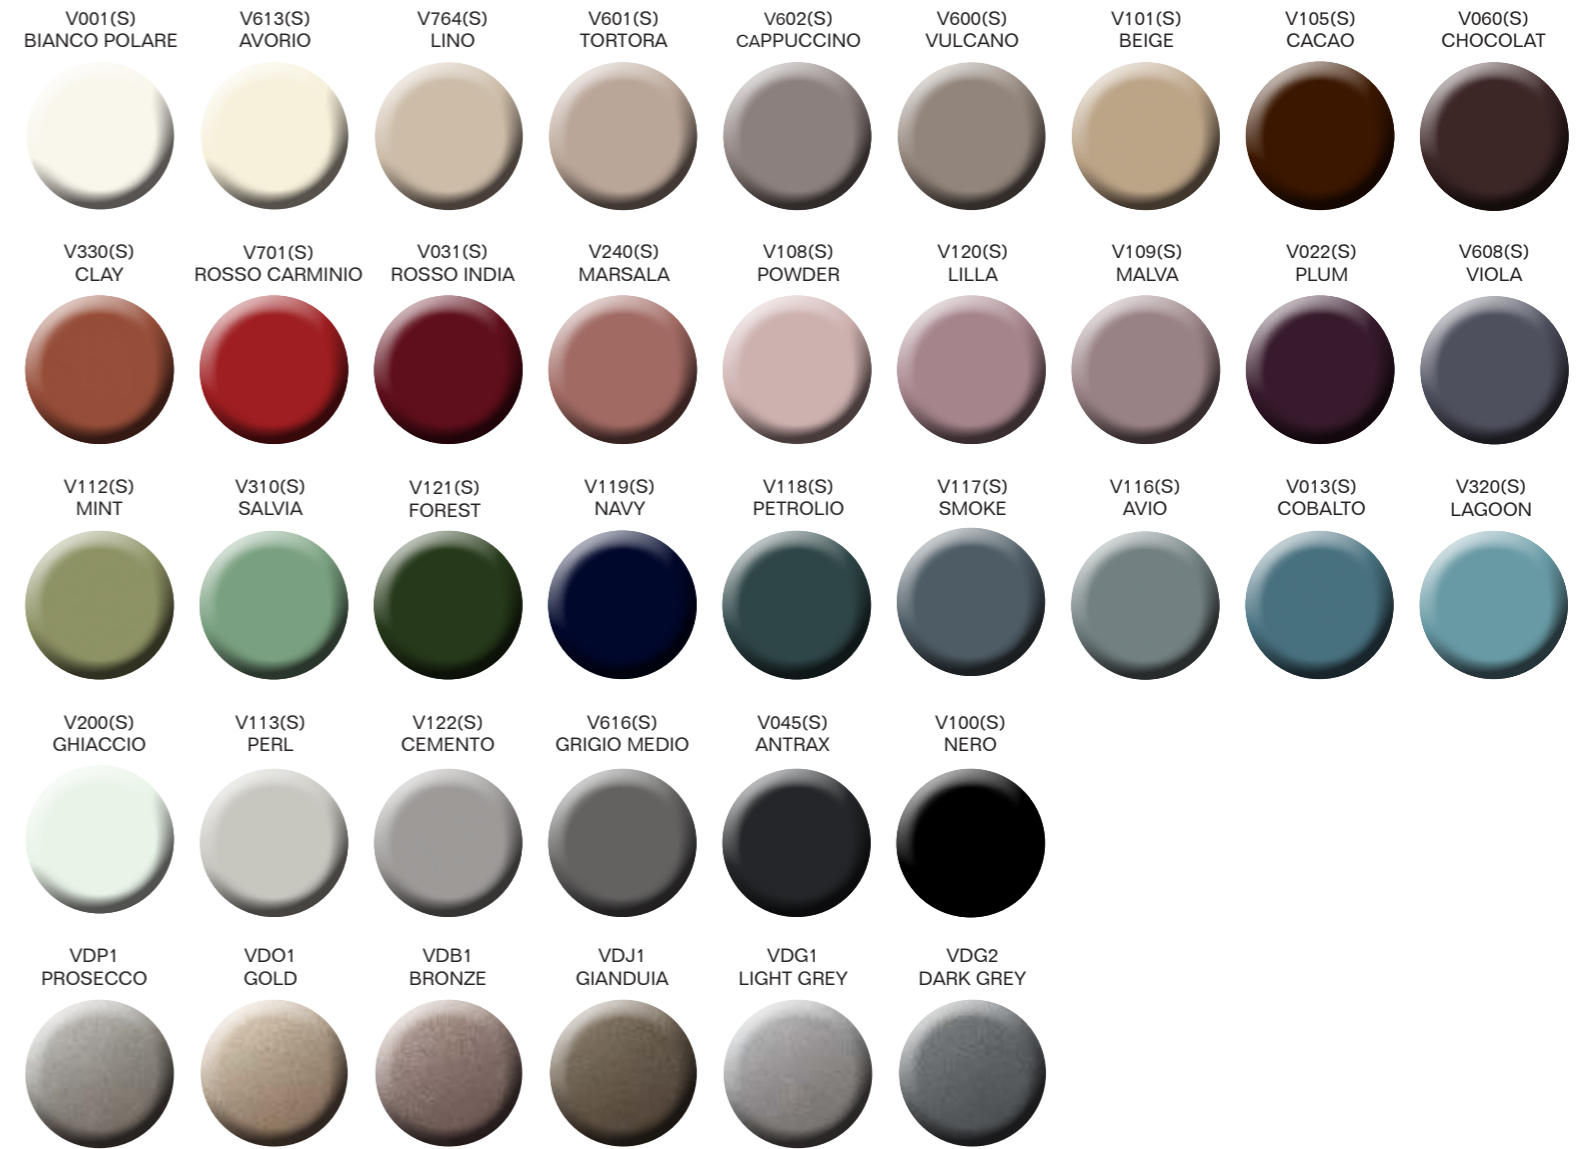

FINISHES

COLOURED GLASS FINISHES

→ S CODE INDICATES SATIN