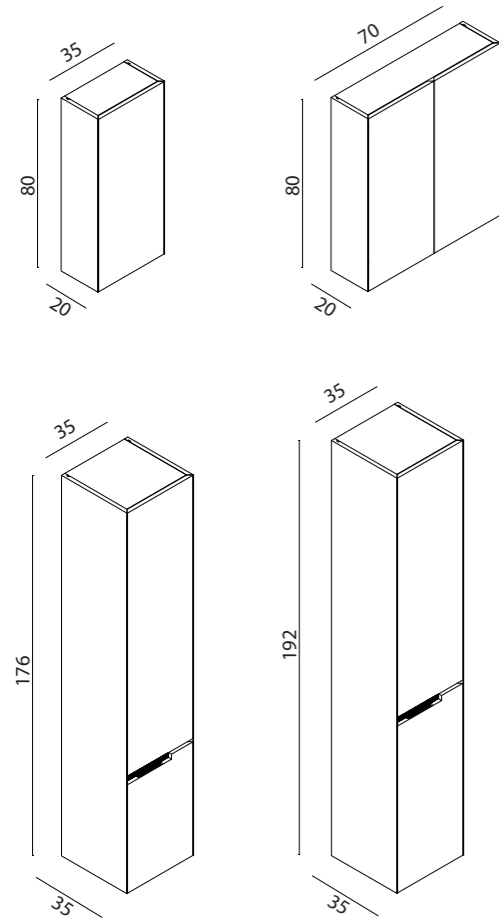

MODULARITY

WALL UNITS & TALL UNITS

WALL UNITS & TALL UNITS WITH BLACK ALUMINIUM DOOR FRAME

MODULARITY

VANITY UNITS

ADDITIONAL UNITS

OPEN-SHELF ADDITIONAL UNITS

H27

W 60 / 70 / 85 / 105 / 120
D 38 / 46 / 51,5

W 35 / 50 / 60 / 70 / 85 / 105 / 120
D 38 / 46 / 51,5

W 35 / 50
D 38 / 46 / 51,5

H54

W 60 / 70 / 85 / 105 / 120
D 38 / 46 / 51,5

W 35 / 50 / 60 / 70 / 85 / 105 / 120
D 38 / 46 / 51,5

W 35 / 50
D 38 / 46 / 51,5

H86

W 60 / 70 / 85 / 105 / 120
D 38 / 46 / 51,5

W 35 / 50 / 60 / 70 / 85 / 105 / 120
D 38 / 46 / 51,5

FREE-STANDING WASHBASIN