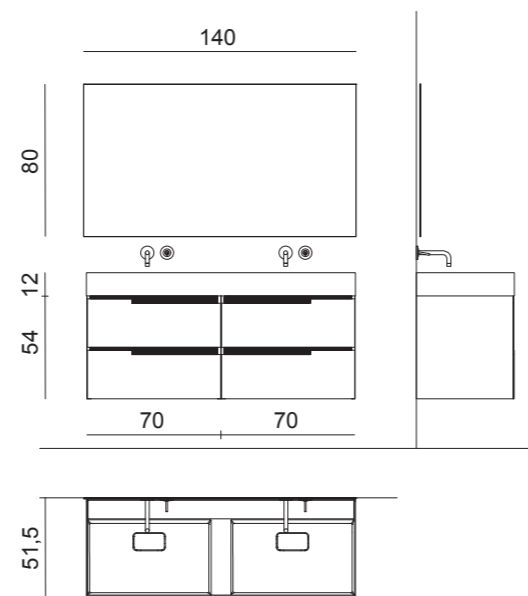

PF 08

PF08 Composition:
W140 — D51,5 — H200 cm

Structure:
M501 matt Tortora
lacquered finish

Top:
Rebel countertop washbasin,
in Lightfeel,
W140 — D51,5 — H12 cm

Mirror:
Dali Full
W140 — H80 cm

Taps:
in chrome finish