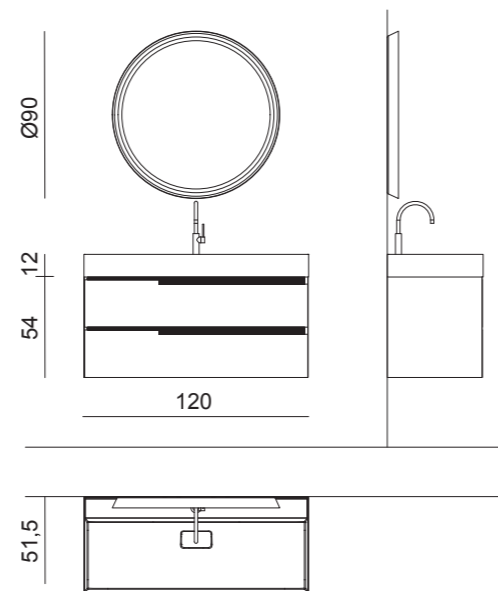

PF 11

PF11 Composition:
W120 — D51,5 — H200 cm

Structure:
M18 matt Petrolio
lacquered finish

Top:
Rebel countertop washbasin,
in Lightfeel,
W120 — D51,5 — H12 cm

Mirror:
Dream, Ø90 cm

Tap:
in matt black finish