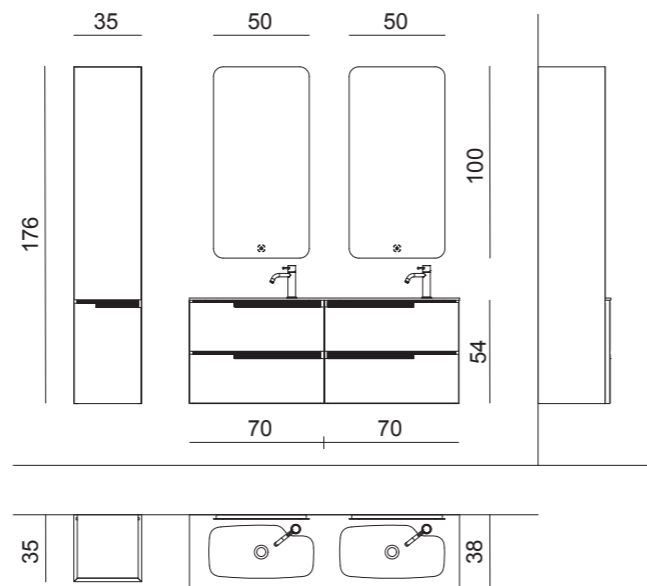

PF 19

PF19 Composition:
W140 (70+70) — D38 — H205 cm

Structure:
M002 matt Bianco
lacquered finish

Top:
in Purefeel with Tray
integrated washbasin

Mirrors:
Freud, W50 — H100 cm

Taps:
Stilo, in chrome finish

Tall Unit:
M002 matt Bianco
lacquered finish
W35 — D35 — H176 cm