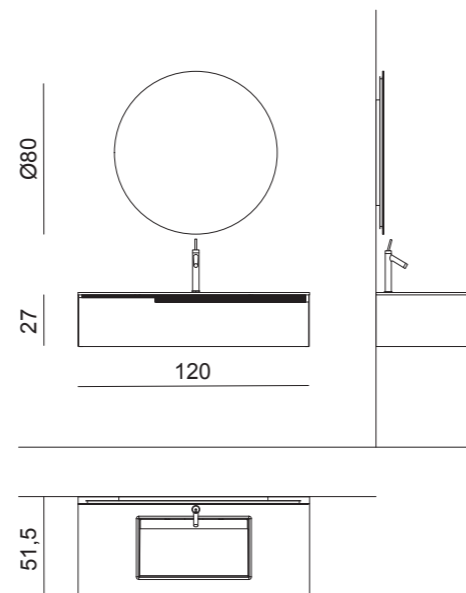

# PF 13

**PF13 Composition:**  
W120 — D51,5 — H200 cm

**Structure:**  
E006 Sand Oak finish

**Top:**  
in Purefeel with Cut 2  
integrated washbasin

**Mirror:**  
Joyce, Ø80 cm

**Tap:**  
in chrome finish