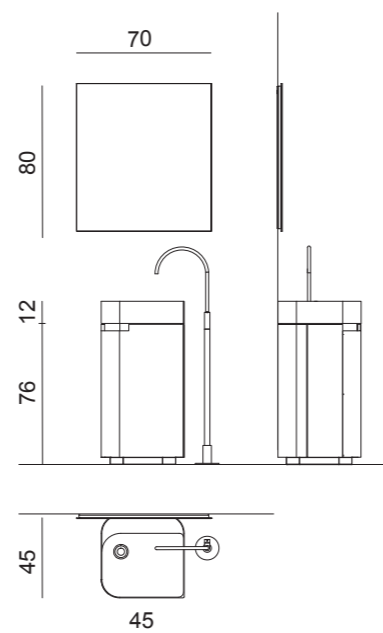

PF 23

PF23 Composition:
W45 — D45 — H200 cm

Structure:
E012 Walnut finish

Washbasin:
Leaf countertop
washbasin in Lightfeel,
W45 — D45 — H12 cm

Mirror:
Dali Full
W70 — H80 cm

Tap:
Free-standing, in chrome
finish