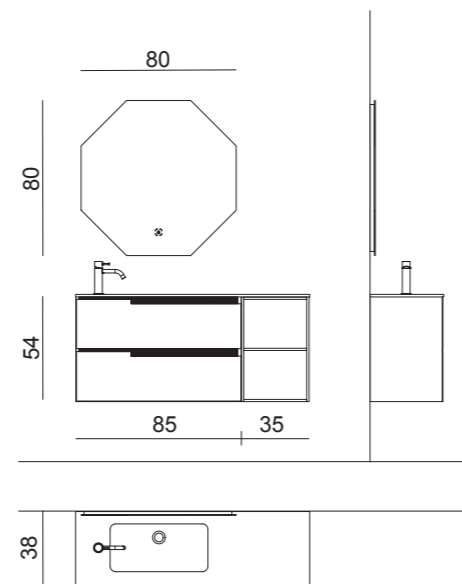

# PF 20

**PF20 Composition:**  
W120 (85+35) — D38 — H200 cm

**Structure:**  
M204 matt Cemento  
lacquered finish

**Top:**  
in Lightfeel with Roy  
integrated washbasin

**Mirror:**  
Jung, W80 — H80 cm

**Tap:**  
Stilo, in chrome finish

# PF 21

**PF21 Composition:**  
W60 — D38 — H200 cm

**Structure:**  
M210 matt Forest  
lacquered finish

**Top:**  
in V121 glossy Forest glass,  
Jenny countertop washbasin,  
W38 — D38 — H14,4 cm

**Mirror:**  
Dream, Ø65 cm