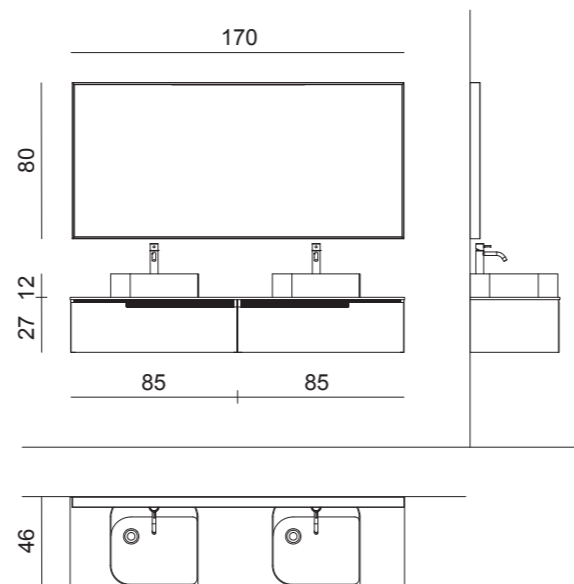

PF 16

PF16 Composition:
W170 (85+85) — D46 — H200 cm

Structure:
EP01 Ammara Ebony finish

Top:
in Lightfeel, Leaf countertop
washbasins in Lightfeel,
W45 — D45 — H12 cm

Mirror:
Mirò, W170 — H80 cm

Taps:
Stilo, in matt black finish

Bathtub:
Hydra, W175 — D75 — H52 cm