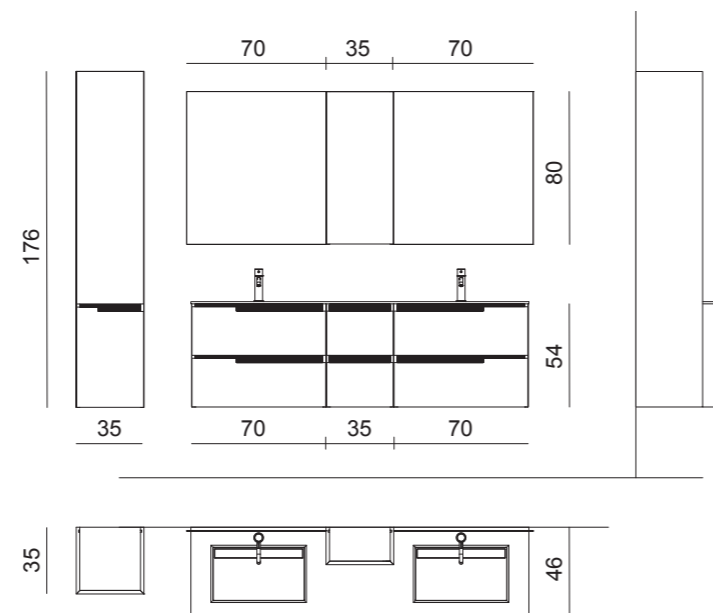

PF 15

PF15 Composition:
W175 (70+35+70) — D46 — H200 cm

Structure:
M17 Smoke
lacquered finish

Top:
in Purefeel with Cut 3
integrated washbasin

Mirrors:
Dali Up&Down,
W70 — H80 cm

Taps:
Stilo, in chrome finish

Tall Unit & Wall Unit:
M17 Smoke lacquered finish
Tall Unit: W35 — D35 — H176 cm
Wall Unit: W35 — D20 — H80 cm