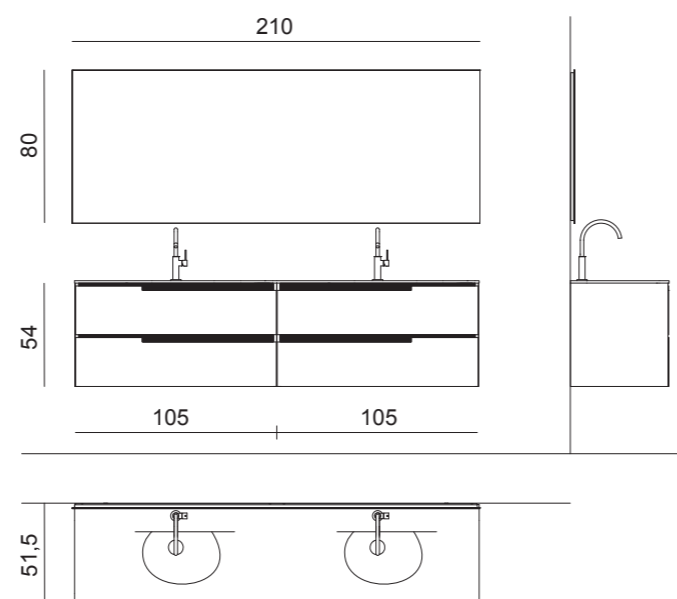

PF 01

PF01 Composition:
W210 (105+105) — D51,5 — H200 cm

Structure:
M240 matt Marsala
lacquered finish

Top:
in Lightfeel with Drop integrated
washbasin

Mirror:
Dali Full, W210 — H80 cm

Taps:
in matt black finish