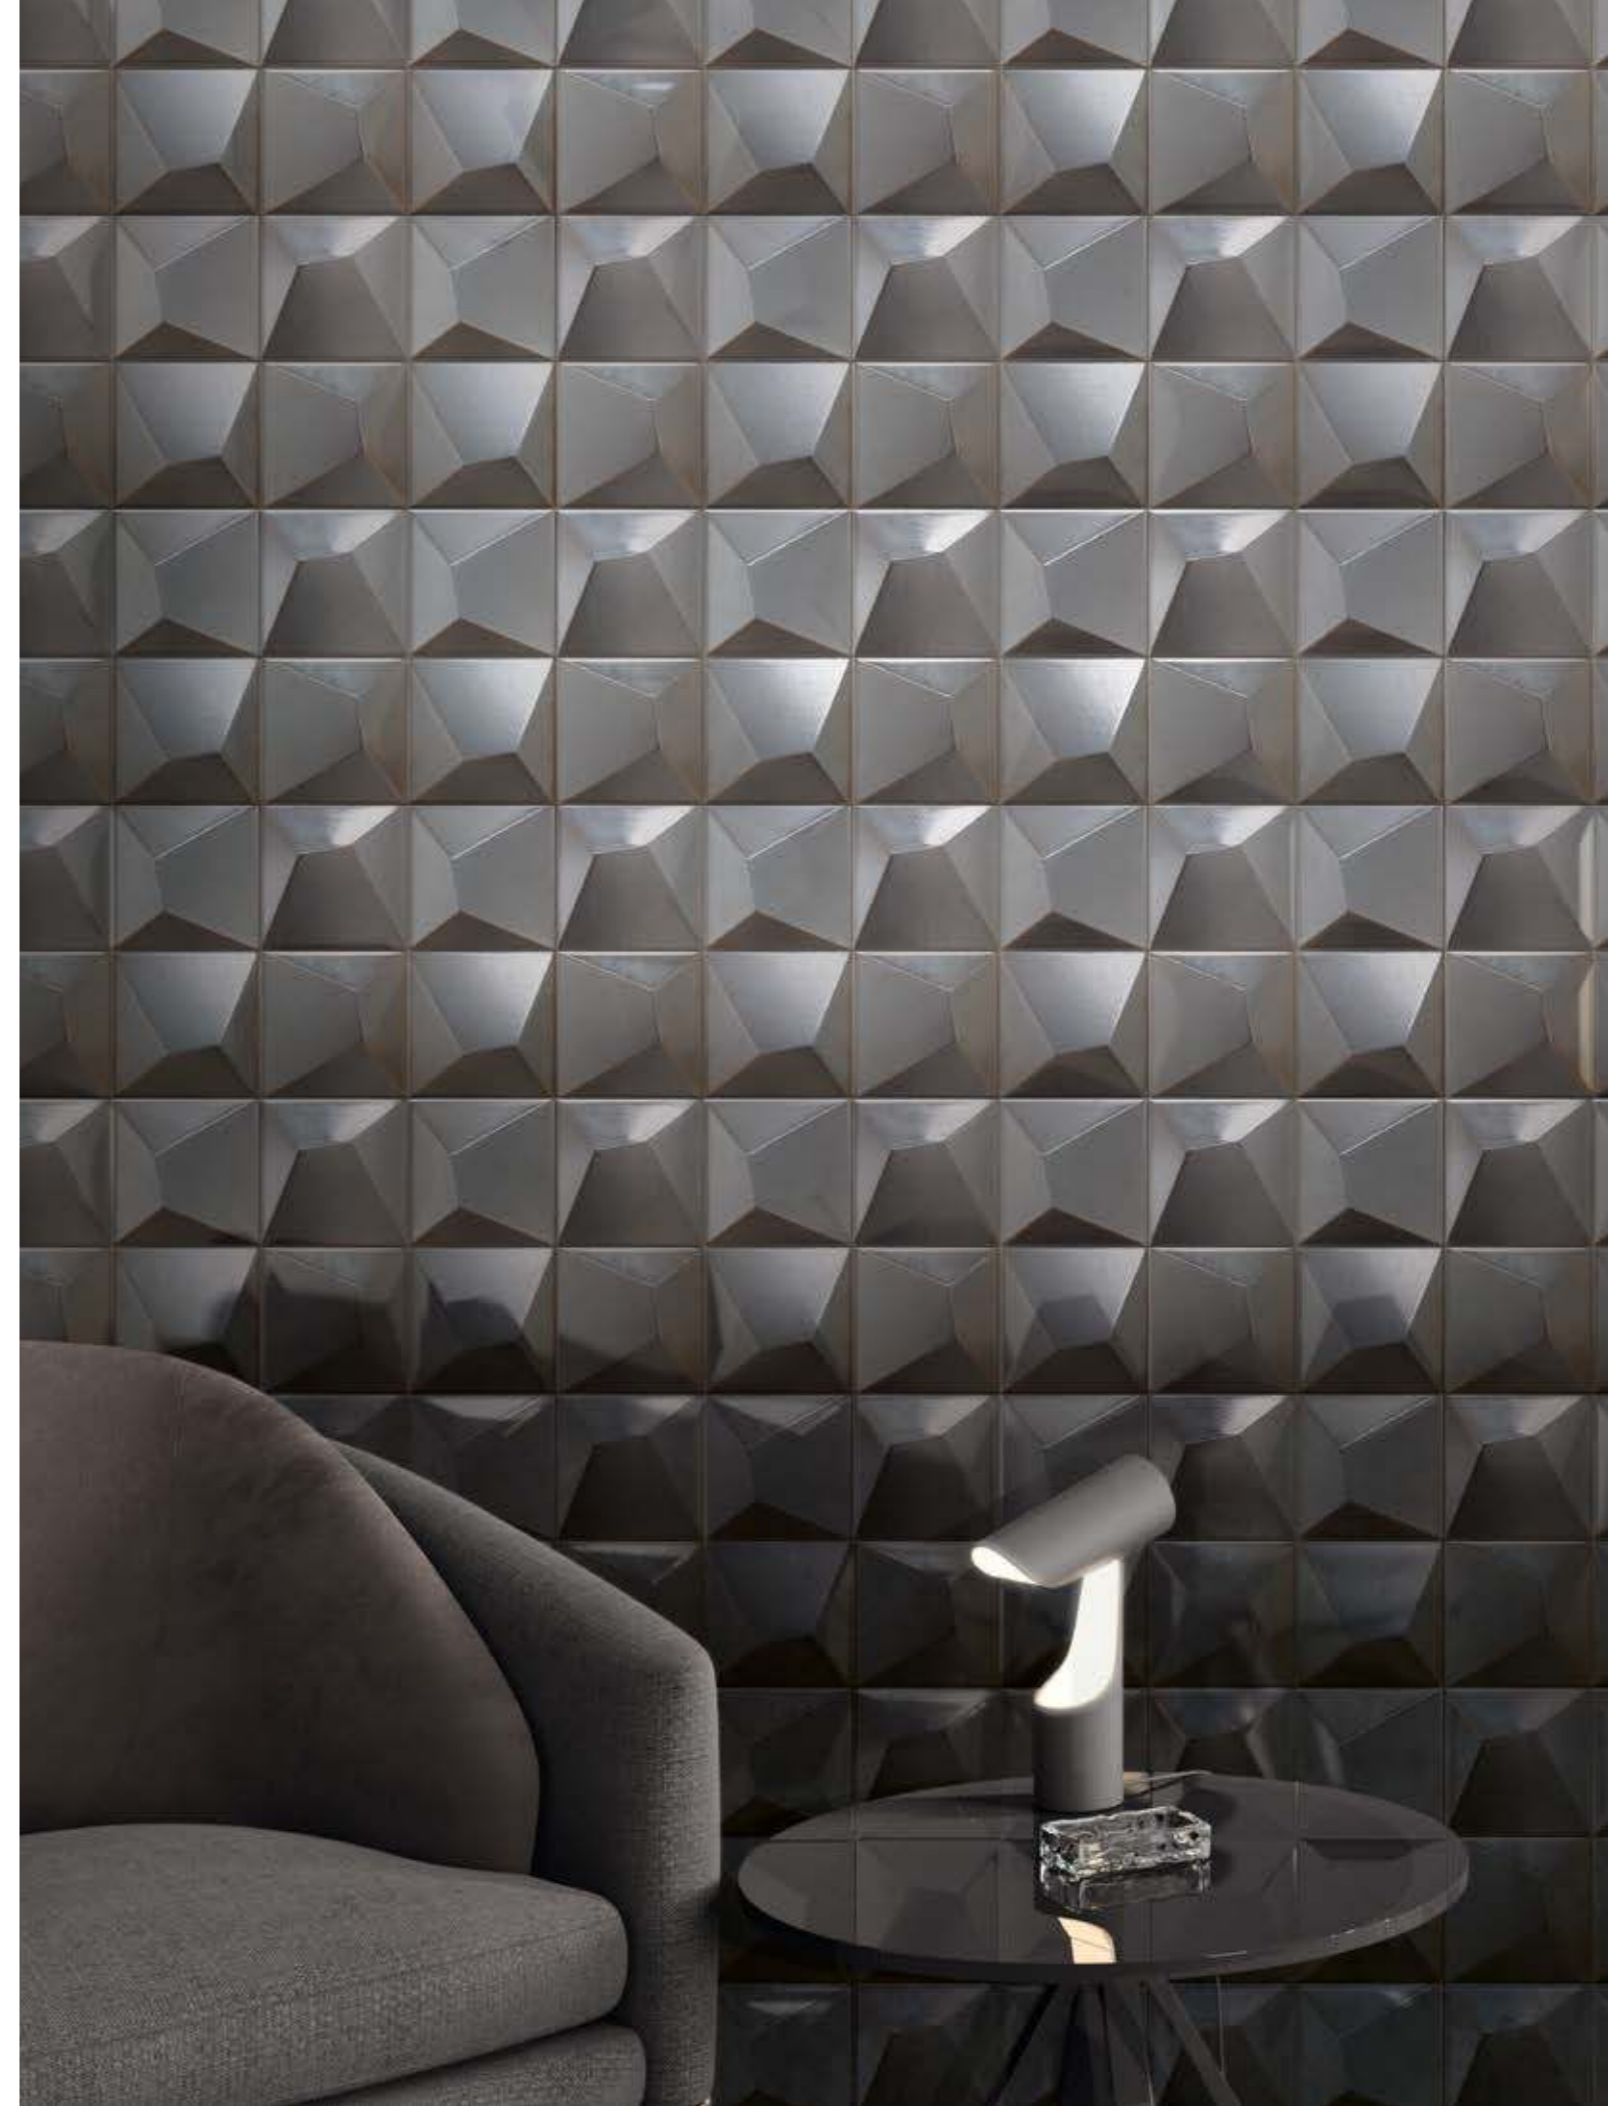

Vertex

WALL

WHITE BODY

2 MM

15x15cm 24mm
6"x6" 0.94in

WALL Vertex Line Silver G.144
15x15cm 24mm | 6"x6" 0.94in