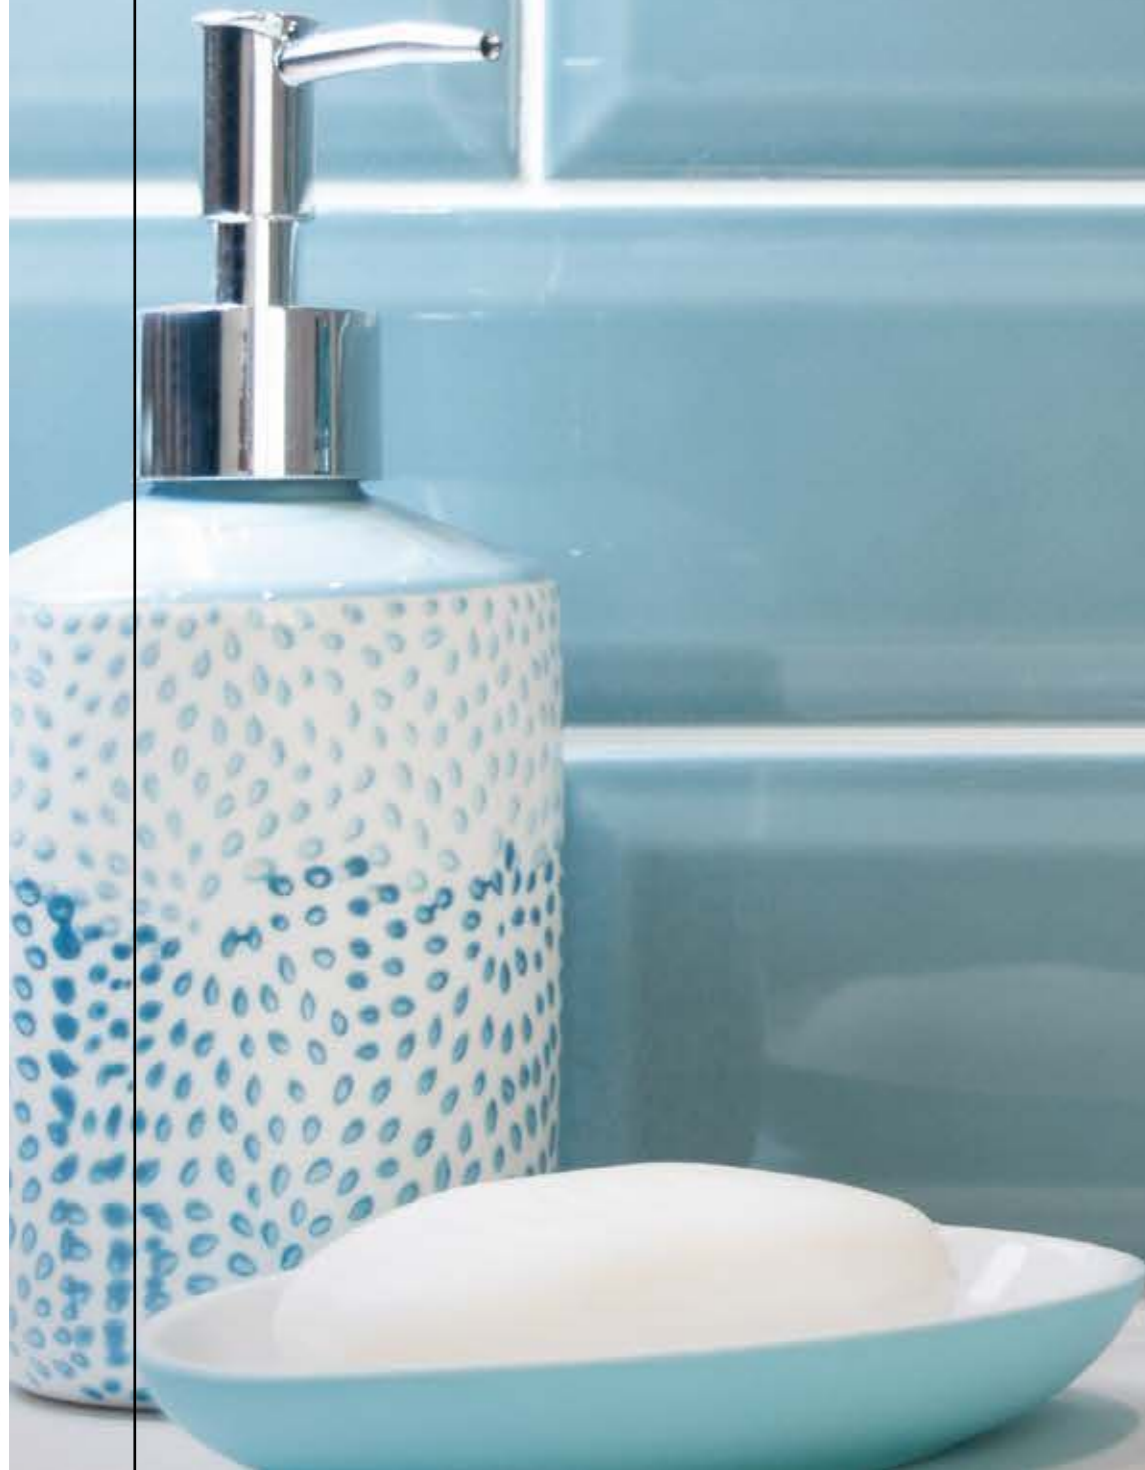

Dimsey Outside Garnet G.48
6.5x33cm 8mm | 2.6"x13" 0.31in

Dimsey Pink G.47
6.5x33cm 8mm | 2.6"x13" 0.31in

Dimsey Outside Pink G.48
6.5x33cm 8mm | 2.6"x13" 0.31in

7.5x30m · 3" x 12"

DURBAN

WALL Durban Grey G.125
7.5x30cm 8mm | 3"x12" 0.31in