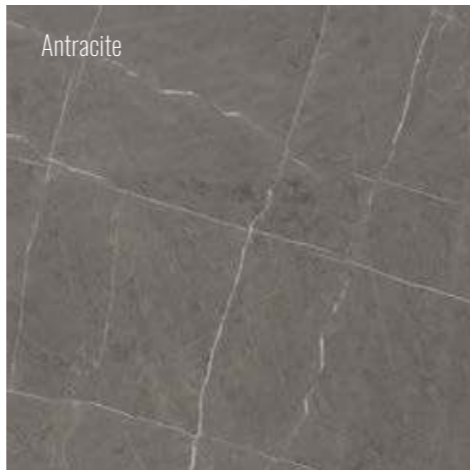

Ever Cream G.88
60x120cm 10.5mm | 24"x48" 0.41in

Diamond Gold Mate G.88
60x120cm 10.5mm | 24"x48" 0.41in

PRCL

75x75·30"x30"

PIETRA

Pietra

INKJET

12 VARIACIONES CHANGES
75x75cm 10.2mm
30"x30" 0.40in
G.95