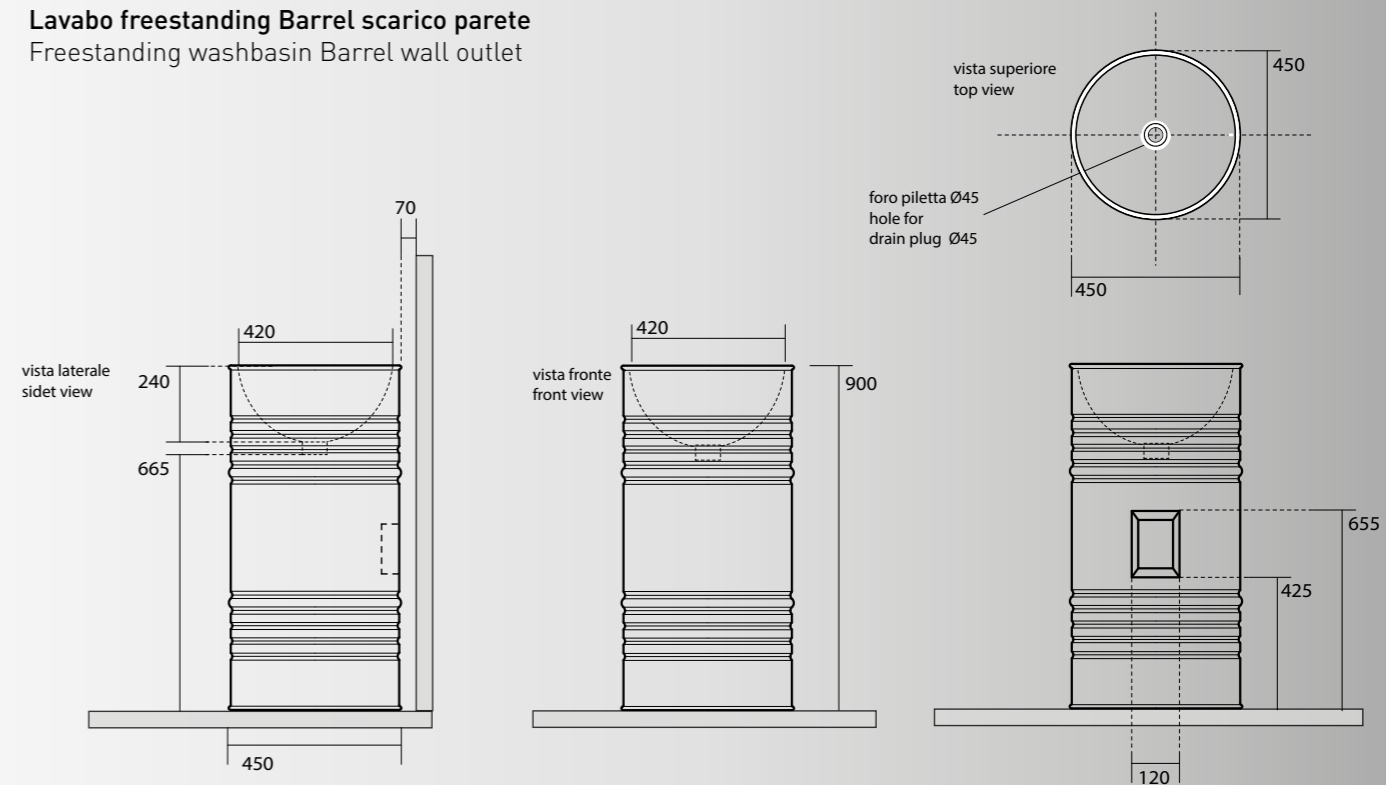

# barrel

**4743**  
**Lavabo freestanding Barrel scarico parete**  
 Freestanding washbasin Barrel wall outlet

**4742K**  
**Lavabo freestanding Barrel scarico suolo**  
 Freestanding washbasin Barrel floor outlet