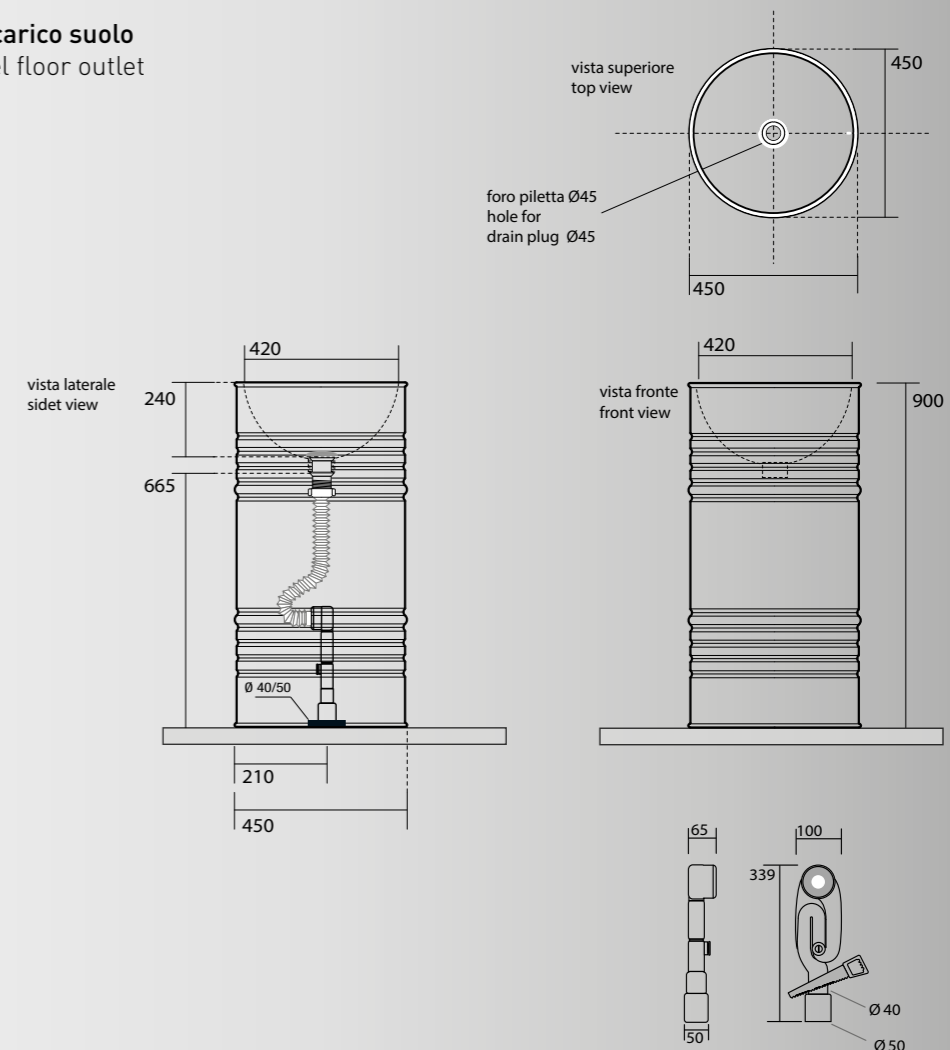

# barrel

**4743**  
**Lavabo freestanding Barrel scarico parete**  
 Freestanding washbasin Barrel wall outlet

**4742K**  
**Lavabo freestanding Barrel scarico suolo**  
 Freestanding washbasin Barrel floor outlet