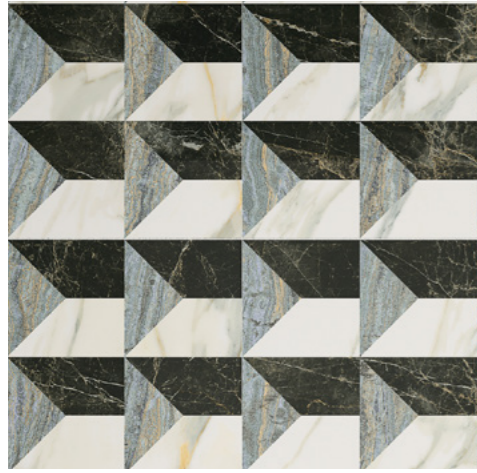

Ocean Blue Decor Polished