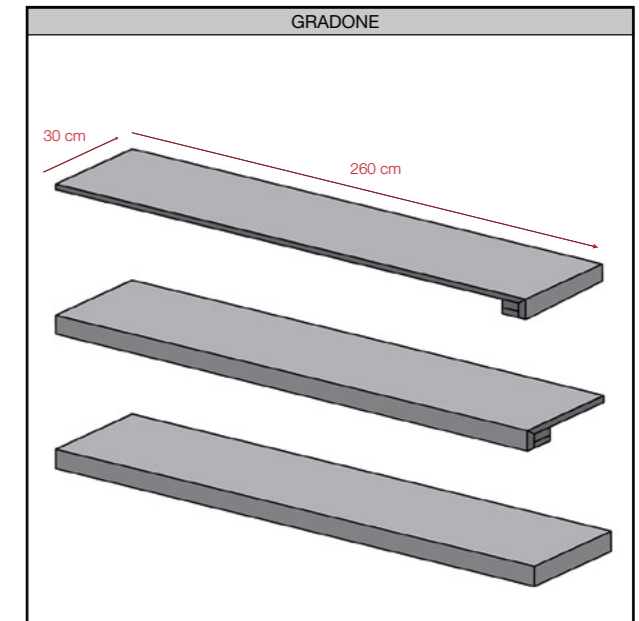

Gradone 30x260 Polished G-2883
Gradone 30x260 Natural G-2875