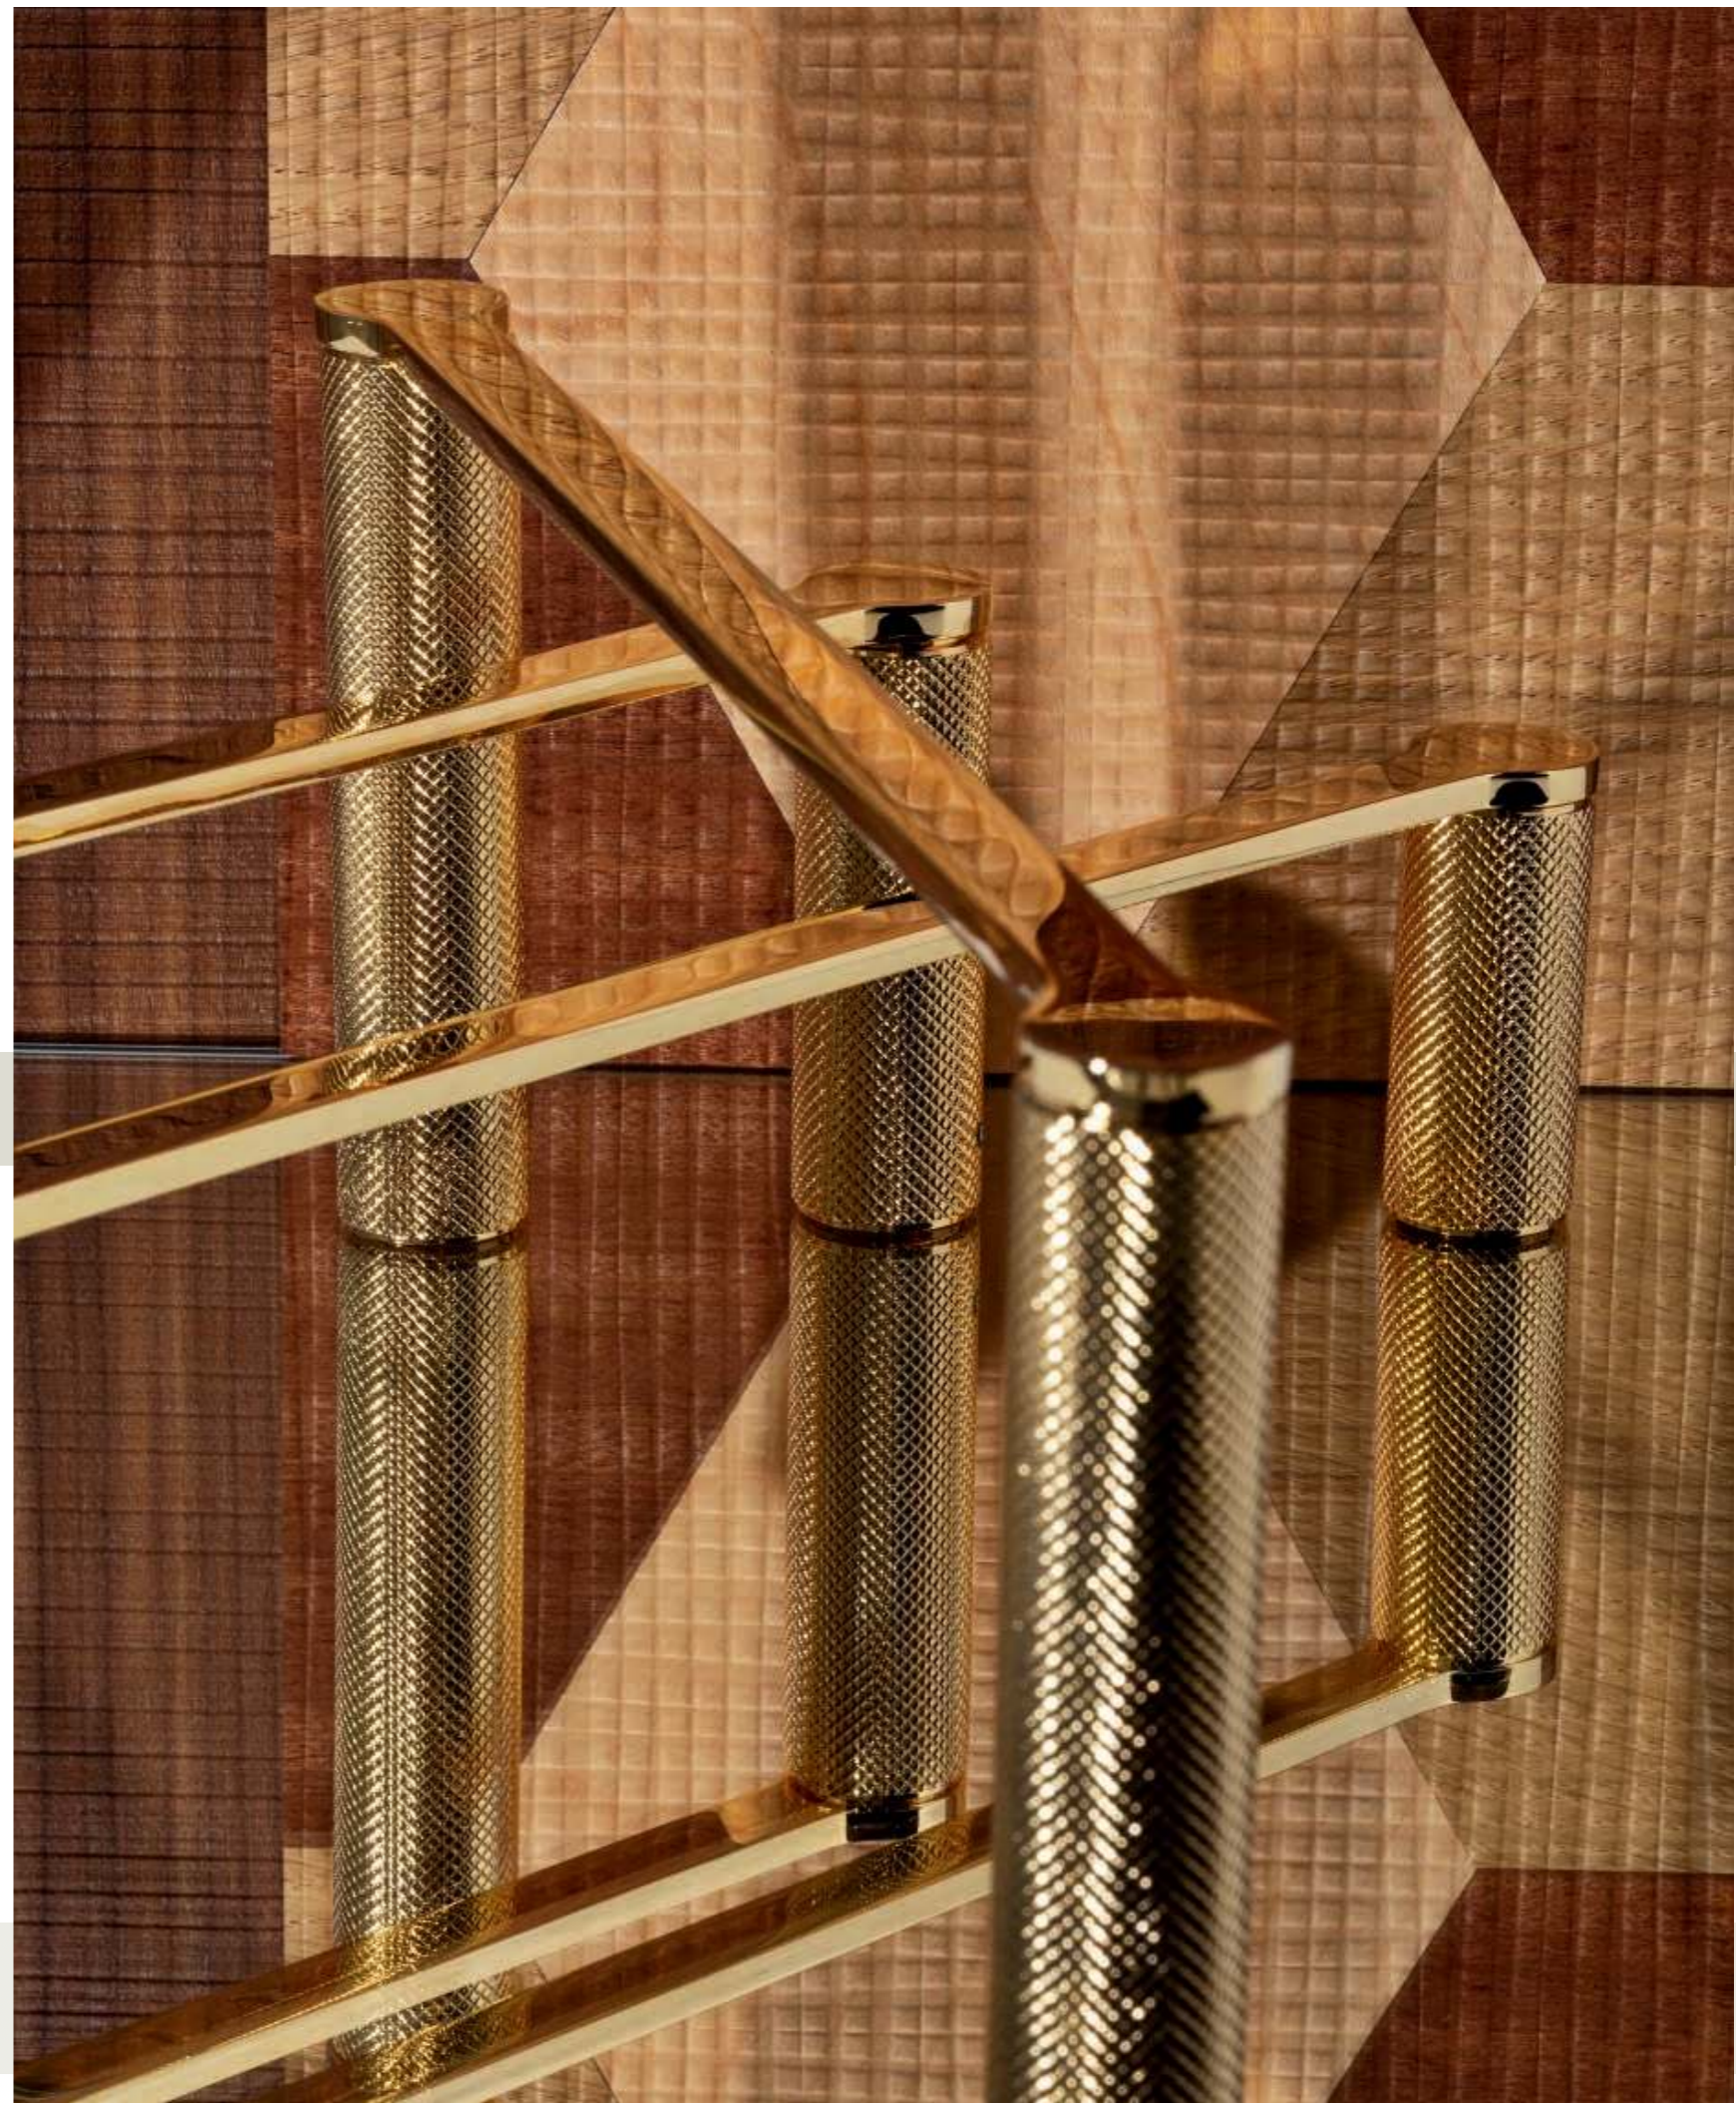

## Défilé

ACCESSORIES | LUXURY COLLECTION 2021

“Creativity takes courage.”  
(Henri Matisse)

0AGD003OR

0AGD003CR

**Défilé**  
RING TOWEL HOLDER  
Metal structure available in gold or chrome finish.  
Ø207 X P60 mm

“The true sign of intelligence is not  
knowledge, but imagination.”  
(Albert Einstein)

0AGD004OR

0AGD004CR

0AGD006OR

0AGD006CR

0AGD005OR

0AGD005CR

**Défilé**  
**TOWEL HOLDER RAIL**  
 Metal structure available in gold or chrome finish.  
 L600 X P60 X H25 mm, L450 X P60 X H25 mm,  
 L300 X P60 X H25 mm