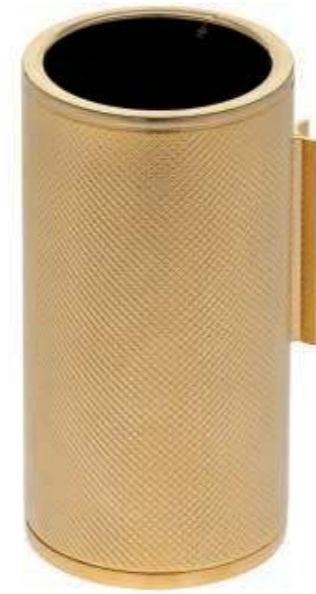

**Défilé**  
**FREE-STANDING BRUSH HOLDER**  
Metal structure available in gold or chrome finish.  
Ø80 X H410 mm

0AGD012OR

0AGD012CR

**Défilé**  
**WALL-MOUNTED BRUSH HOLDER**

Metal structure available in gold or chrome finish.

L80 X P90 X H410 mm

“Imagination rules the world.”  
(Napoleone Bonaparte)

38

**TUMBLER**  
0AGD017OR

**RAZOR HOLDER**  
0AGD018OR

**TOOTHBRUSH HOLDER**  
0AGD019OR

**TUMBLER**  
0AGD017CR

**RAZOR HOLDER**  
0AGD018CR

**TOOTHBRUSH HOLDER**  
0AGD019CR

39

**Défilé**  
WALL-MOUNTD TUMBLER  
COLLECTION

Metal structure available in gold or chrome finish.  
L60 X P70 x H120 mm

**TUMBLER**  
0AGD014OR

**RAZOR HOLDER**  
0AGD015OR