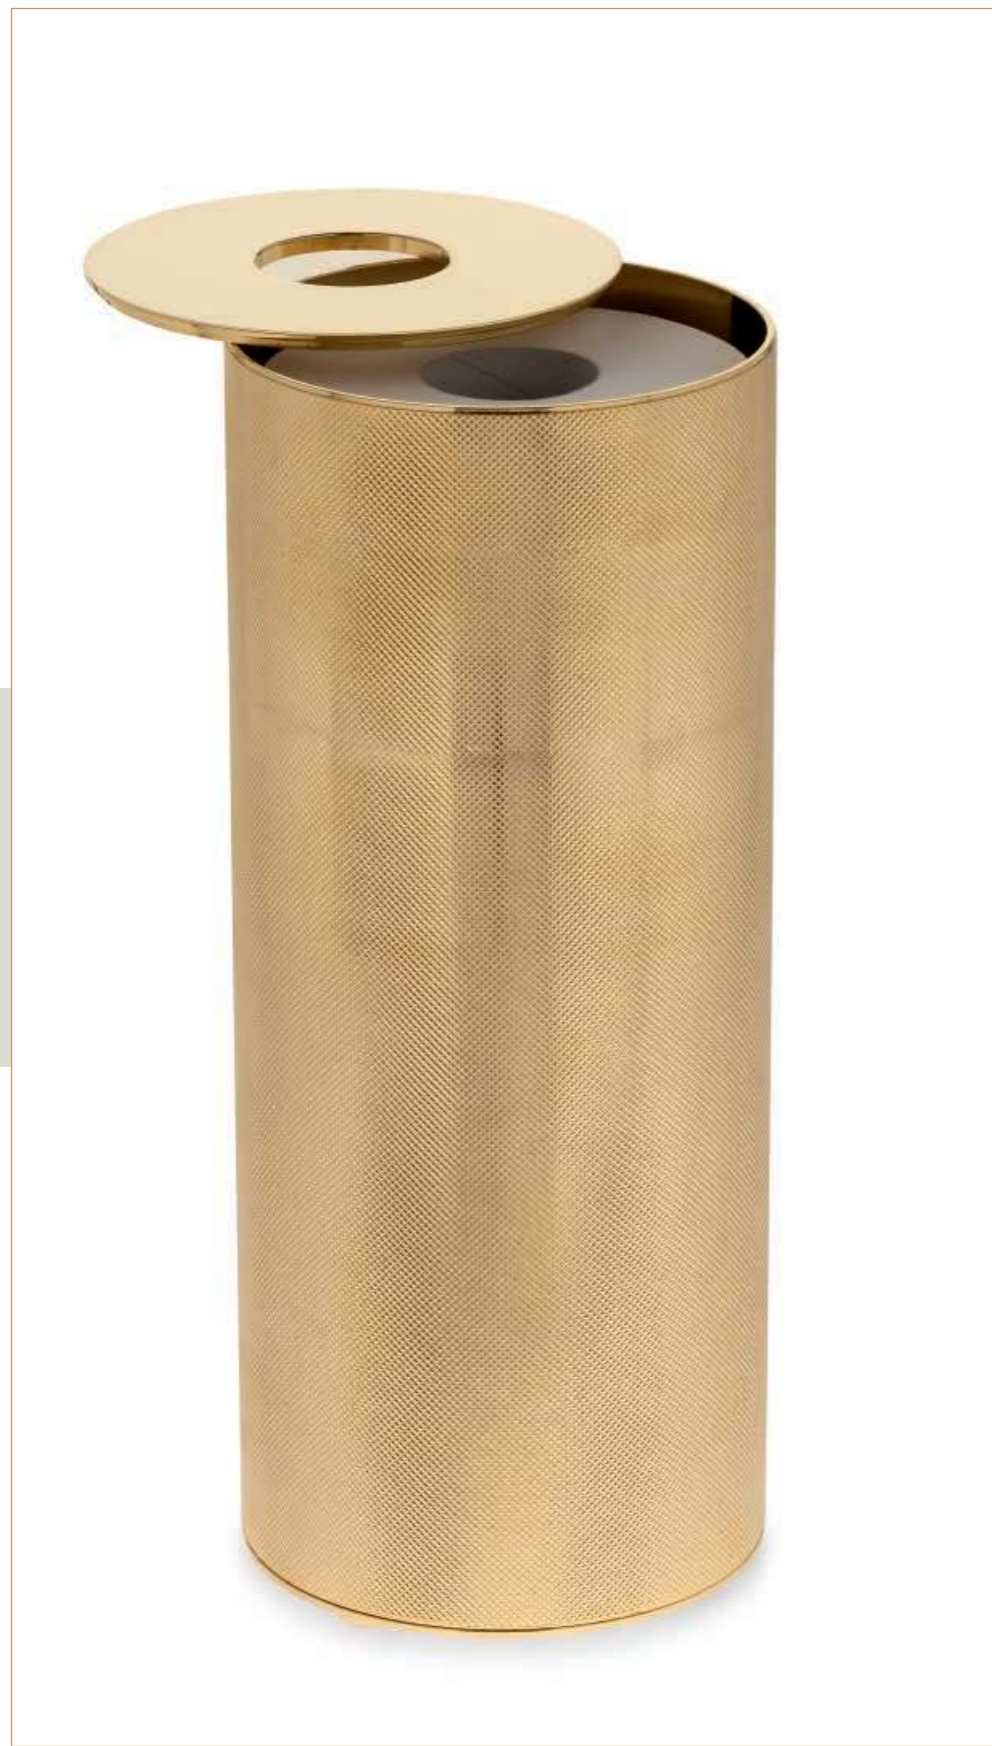

0AGD001CR

**Défilé**  
**HOOK**

Metal structure available in gold or chrome finish.

L25 X P40 X H31 mm

0AGD009OR

0AGD009CR

**Défilé**  
**SAPARE PAPER ROLL HOLDER**

Metal structure available in gold or chrome finish.

Ø140 X H330 mm

0AGD010OR

0AGD010CR

**Défilé**  
 WALL-MOUNTED  
 SPARE PAPER ROLL HOLDER

Metal structure available in gold or chrome finish.

L70 X P100 X H120 mm

0AGD011OR

0AGD011CR

**Défilé**  
**FREE-STANDING BRUSH HOLDER**  
Metal structure available in gold or chrome finish.  
Ø80 X H410 mm

0AGD012OR

0AGD012CR

**Défilé**  
**WALL-MOUNTED BRUSH HOLDER**

Metal structure available in gold or chrome finish.