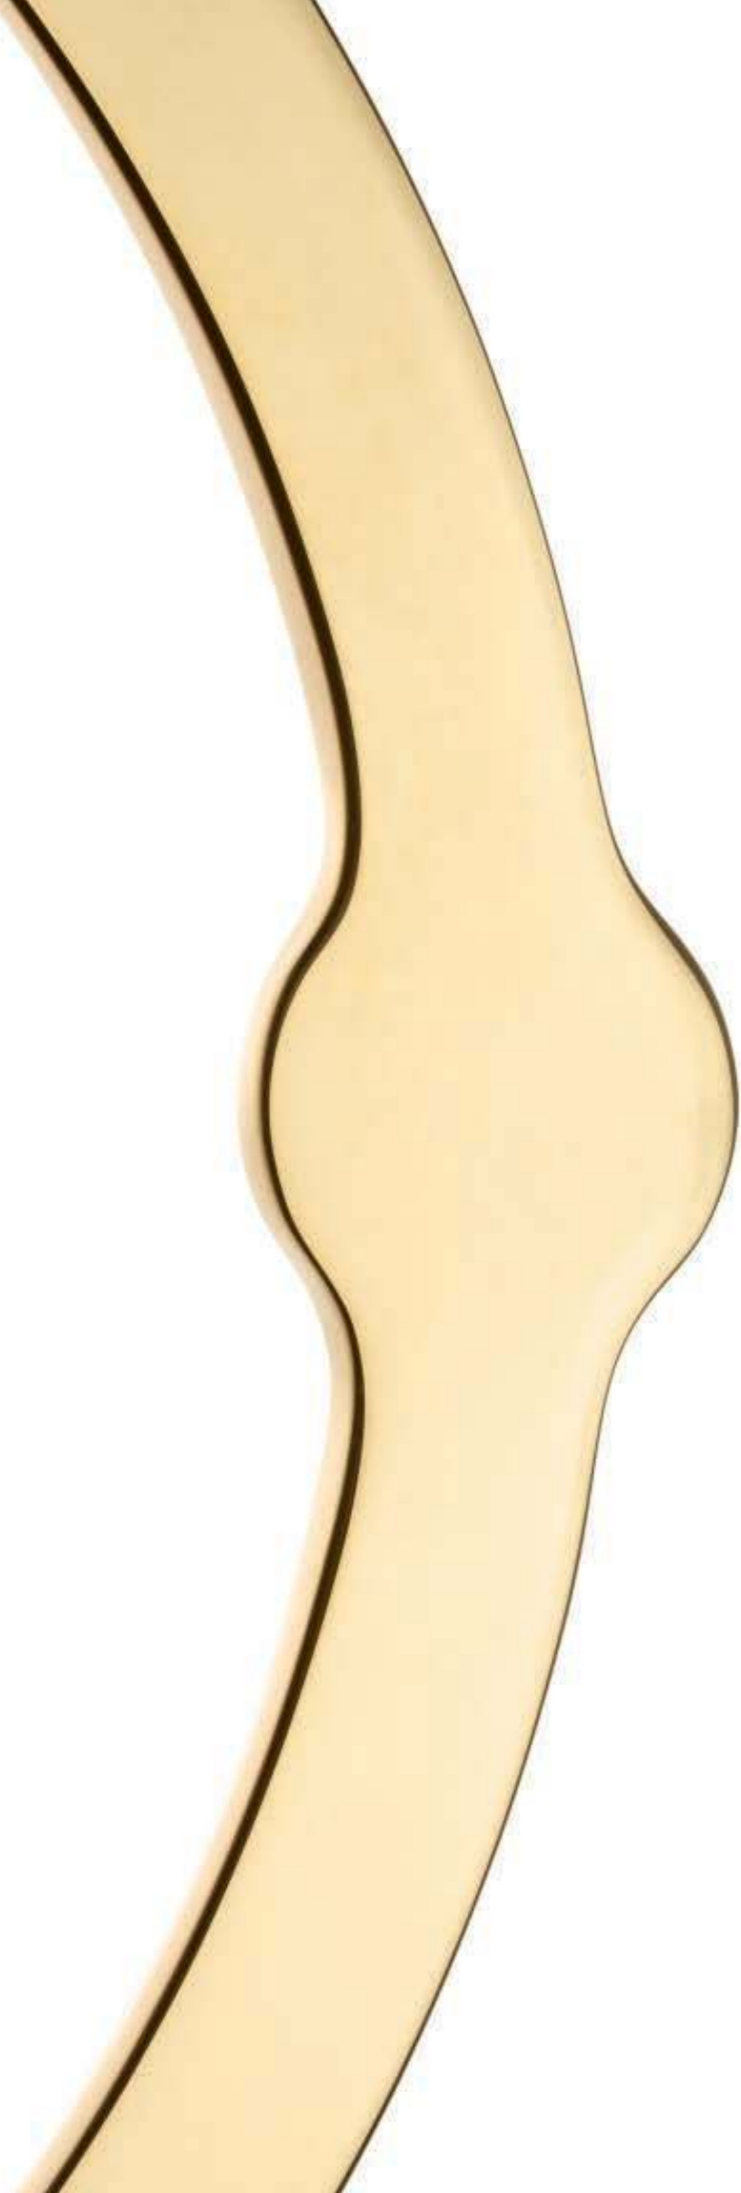

## Défilé

ACCESSORIES | LUXURY COLLECTION 2021

“Creativity takes courage.”  
(Henri Matisse)

0AGD003OR

0AGD003CR

**Défilé**  
RING TOWEL HOLDER  
Metal structure available in gold or chrome finish.  
Ø207 X P60 mm

“The true sign of intelligence is not  
knowledge, but imagination.”  
(Albert Einstein)

0AGD004OR

0AGD004CR

0AGD006OR

0AGD006CR

0AGD005OR

0AGD005CR

**Défilé**  
**TOWEL HOLDER RAIL**  
 Metal structure available in gold or chrome finish.  
 L600 X P60 X H25 mm, L450 X P60 X H25 mm,  
 L300 X P60 X H25 mm

14

0AGD007OR

0AGD007CR

15

**Défilé**  
**TOWEL RAIL BATHTUB**  
 Metal structure available in gold or chrome finish.  
 L800 X P250 X H70 mm

0AGD008OR

0AGD008CR

**Défilé**  
**SHELF SHOWER**