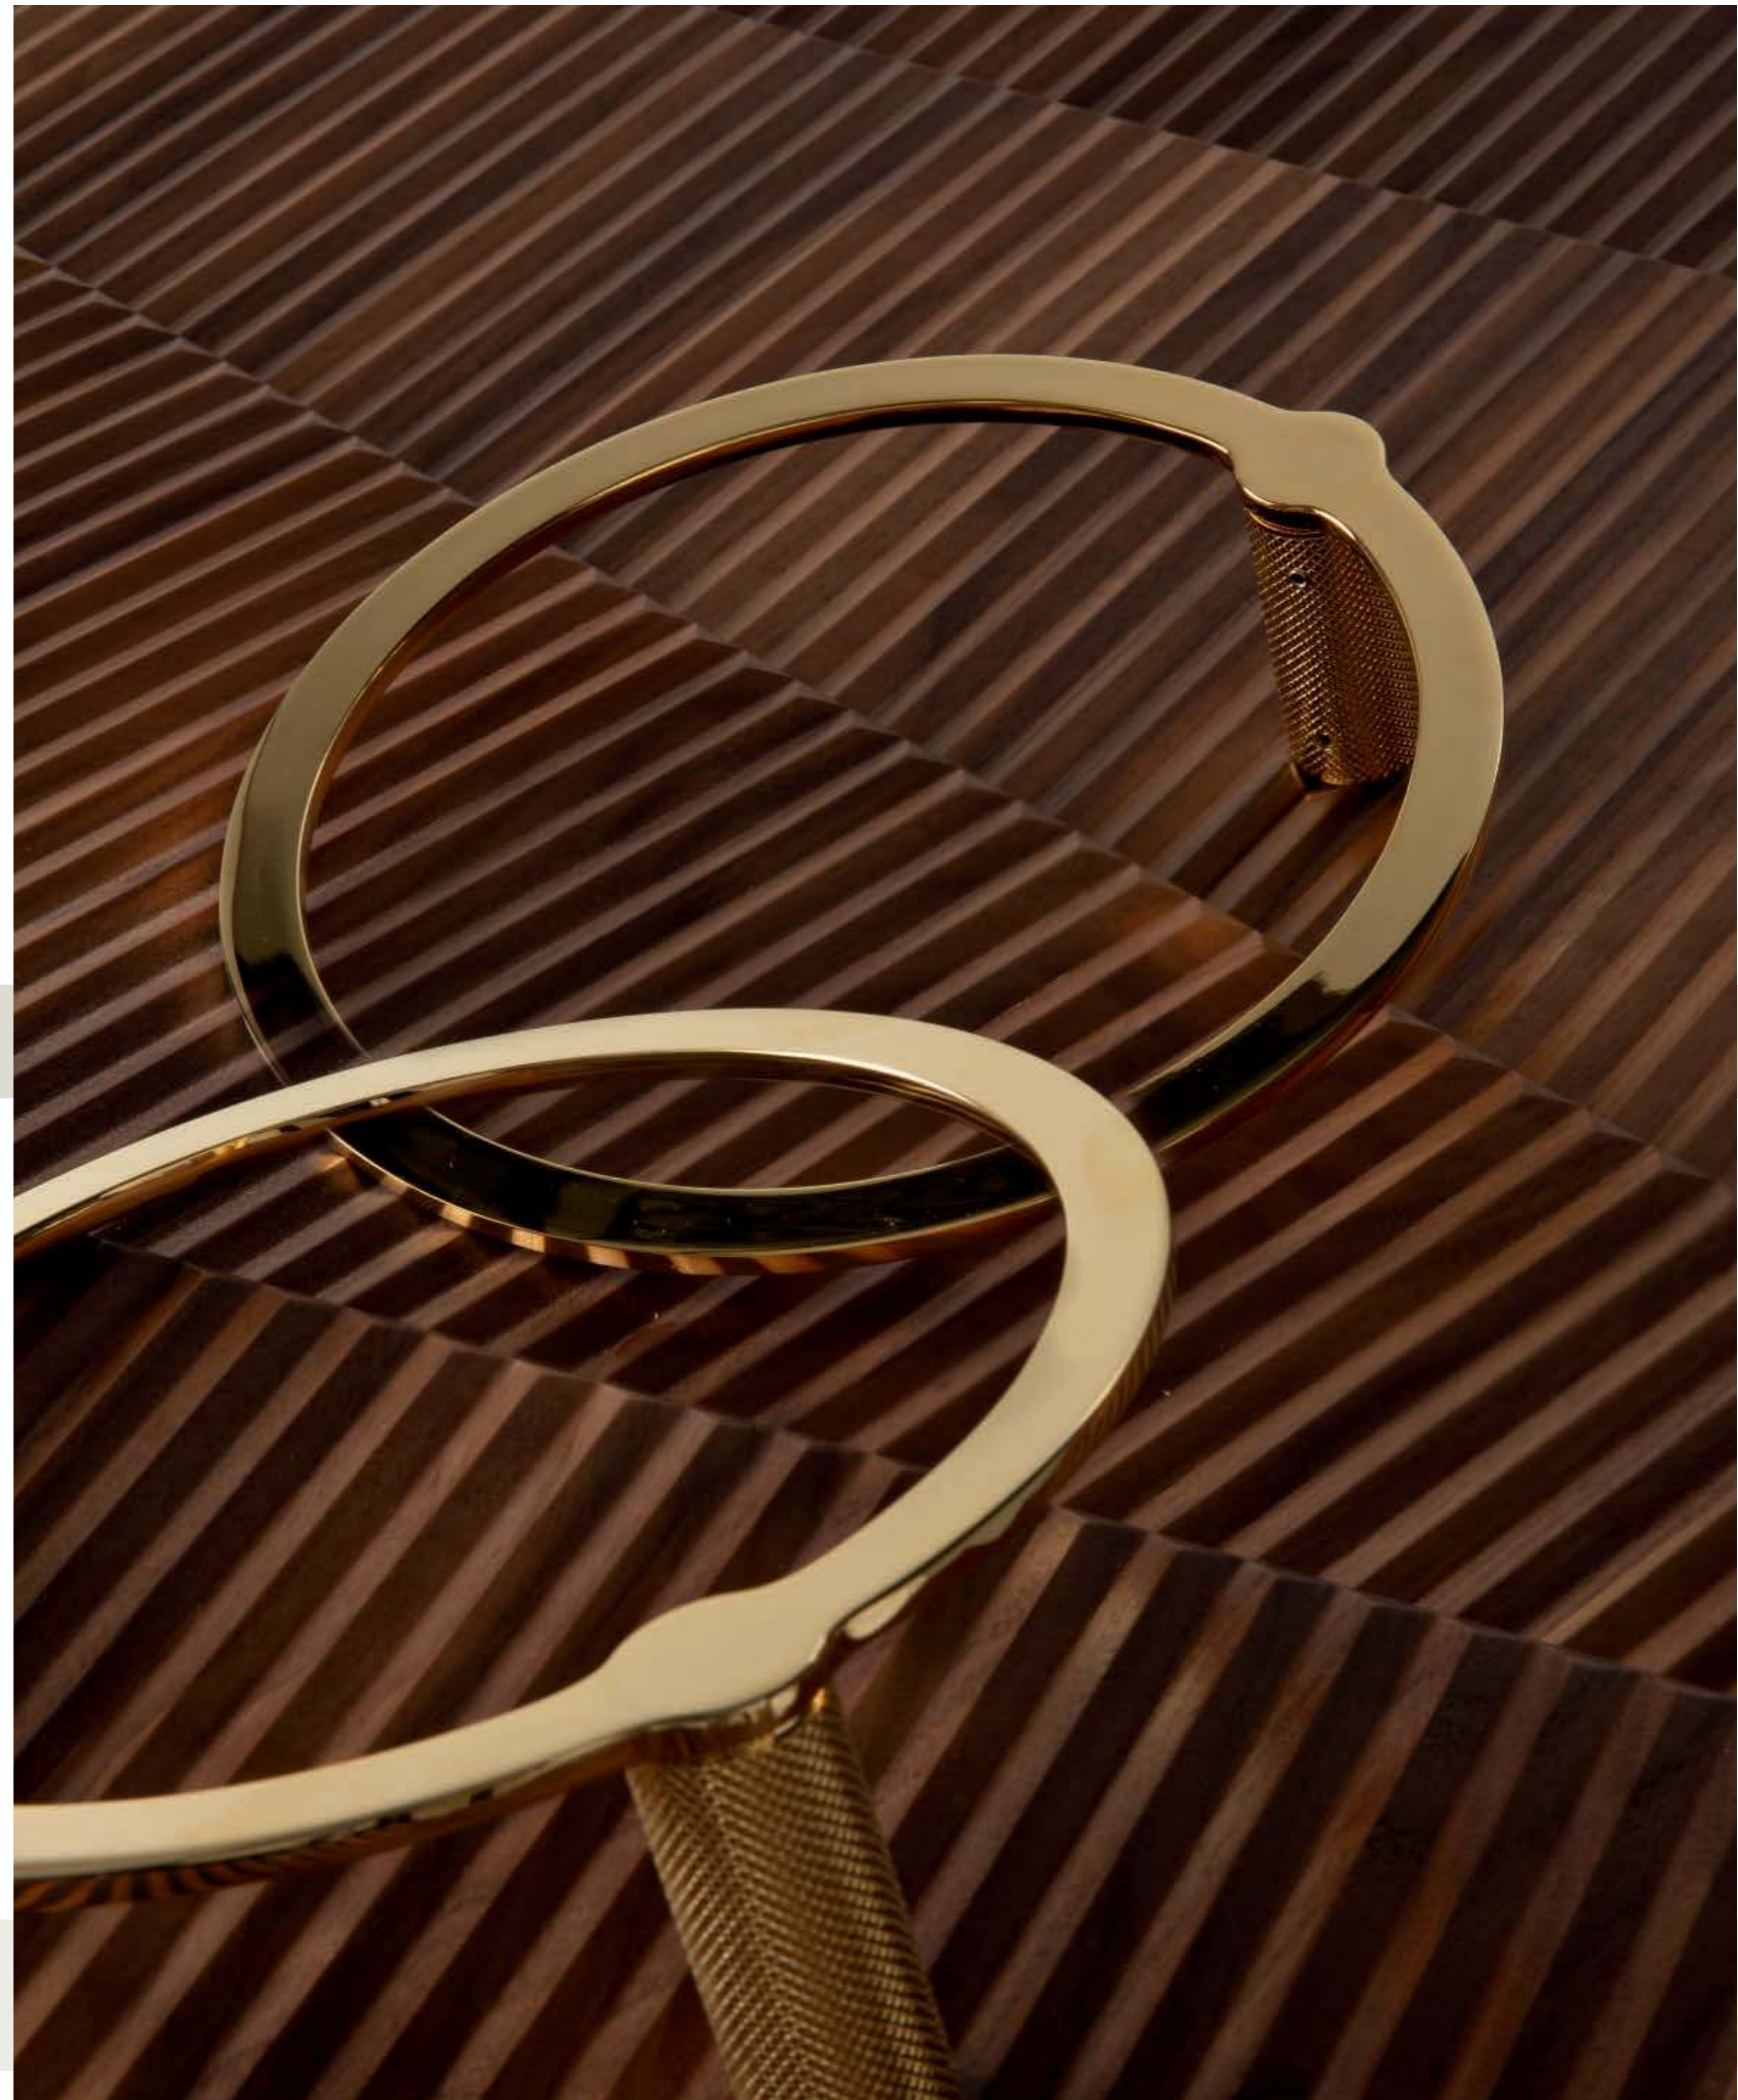

## Défilé

ACCESSORIES | LUXURY COLLECTION 2021

“Creativity takes courage.”  
(Henri Matisse)

0AGD003OR

0AGD003CR

**Défilé**  
RING TOWEL HOLDER  
Metal structure available in gold or chrome finish.  
Ø207 X P60 mm