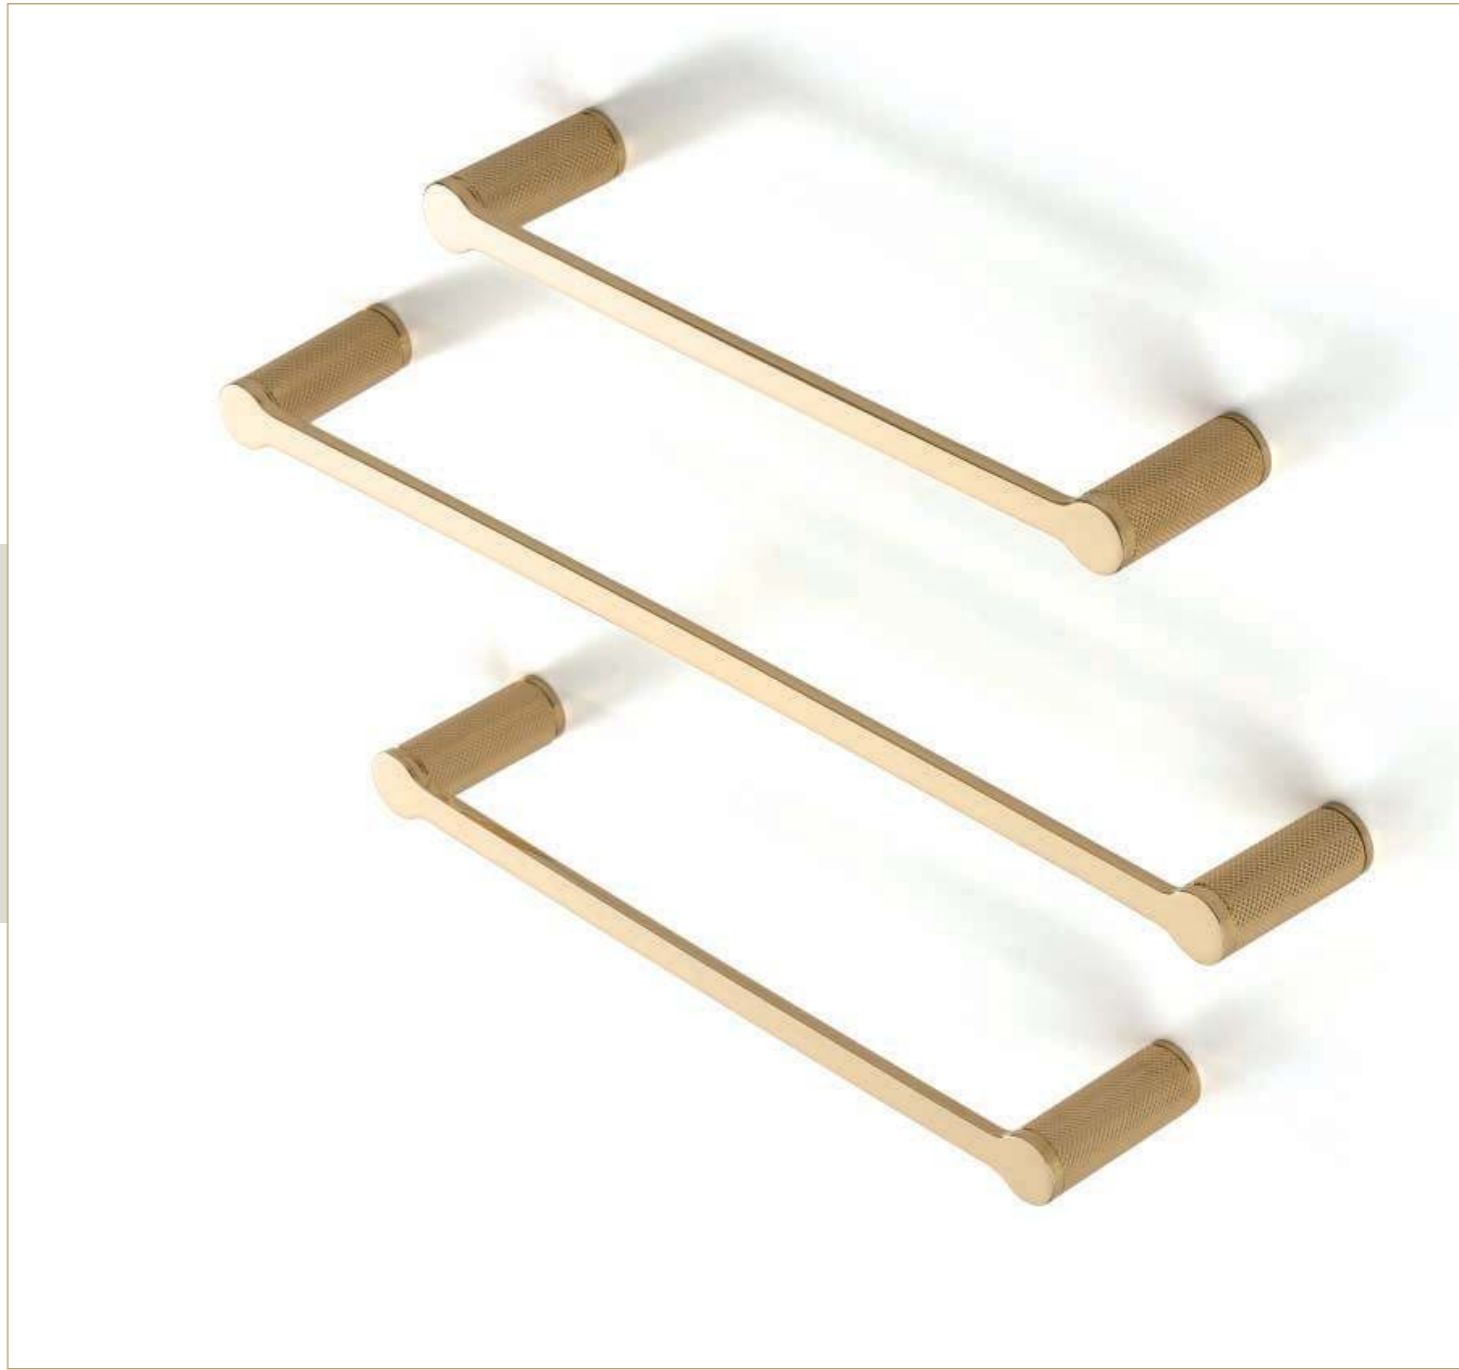

## Défilé

ACCESSORIES | LUXURY COLLECTION 2021

“Creativity takes courage.”  
(Henri Matisse)

0AGD003OR

0AGD003CR

**Défilé**  
RING TOWEL HOLDER  
Metal structure available in gold or chrome finish.  
Ø207 X P60 mm

“The true sign of intelligence is not  
knowledge, but imagination.”  
(Albert Einstein)

0AGD004OR

0AGD004CR

0AGD006OR

0AGD006CR

0AGD005OR

0AGD005CR

**Défilé**  
**TOWEL HOLDER RAIL**  
 Metal structure available in gold or chrome finish.  
 L600 X P60 X H25 mm, L450 X P60 X H25 mm,  
 L300 X P60 X H25 mm

14

0AGD007OR

0AGD007CR

15

**Défilé**  
**TOWEL RAIL BATHTUB**  
 Metal structure available in gold or chrome finish.  
 L800 X P250 X H70 mm

0AGD008OR

0AGD008CR

**Défilé**  
**SHELF SHOWER**

Metal structure available in gold or chrome finish.

L320 X P120 X H60 mm

0AGD002OR

0AGD002CR

**Défilé**  
**DOUBLE HOOK**

Metal structure available in gold or chrome finish.

L110 X P40 X H31 mm

0AGD001OR