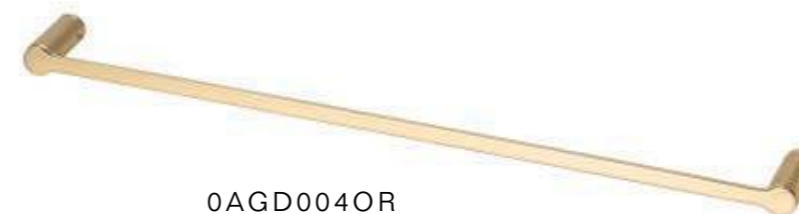

## Défilé

ACCESSORIES | LUXURY COLLECTION 2021

“Creativity takes courage.”  
(Henri Matisse)

0AGD003OR

0AGD003CR

**Défilé**  
RING TOWEL HOLDER  
Metal structure available in gold or chrome finish.  
Ø207 X P60 mm

“The true sign of intelligence is not  
knowledge, but imagination.”  
(Albert Einstein)

0AGD004OR

0AGD004CR

0AGD006OR

0AGD006CR

0AGD005OR

0AGD005CR

**Défilé**  
**TOWEL HOLDER RAIL**  
 Metal structure available in gold or chrome finish.  
 L600 X P60 X H25 mm, L450 X P60 X H25 mm,  
 L300 X P60 X H25 mm

14

0AGD007OR

0AGD007CR

15

**Défilé**  
**TOWEL RAIL BATHTUB**  
 Metal structure available in gold or chrome finish.  
 L800 X P250 X H70 mm

0AGD008OR

0AGD008CR

**Défilé**  
**SHELF SHOWER**

Metal structure available in gold or chrome finish.

L320 X P120 X H60 mm

0AGD002OR

0AGD002CR

**Défilé**  
**DOUBLE HOOK**

Metal structure available in gold or chrome finish.

L110 X P40 X H31 mm

0AGD001OR