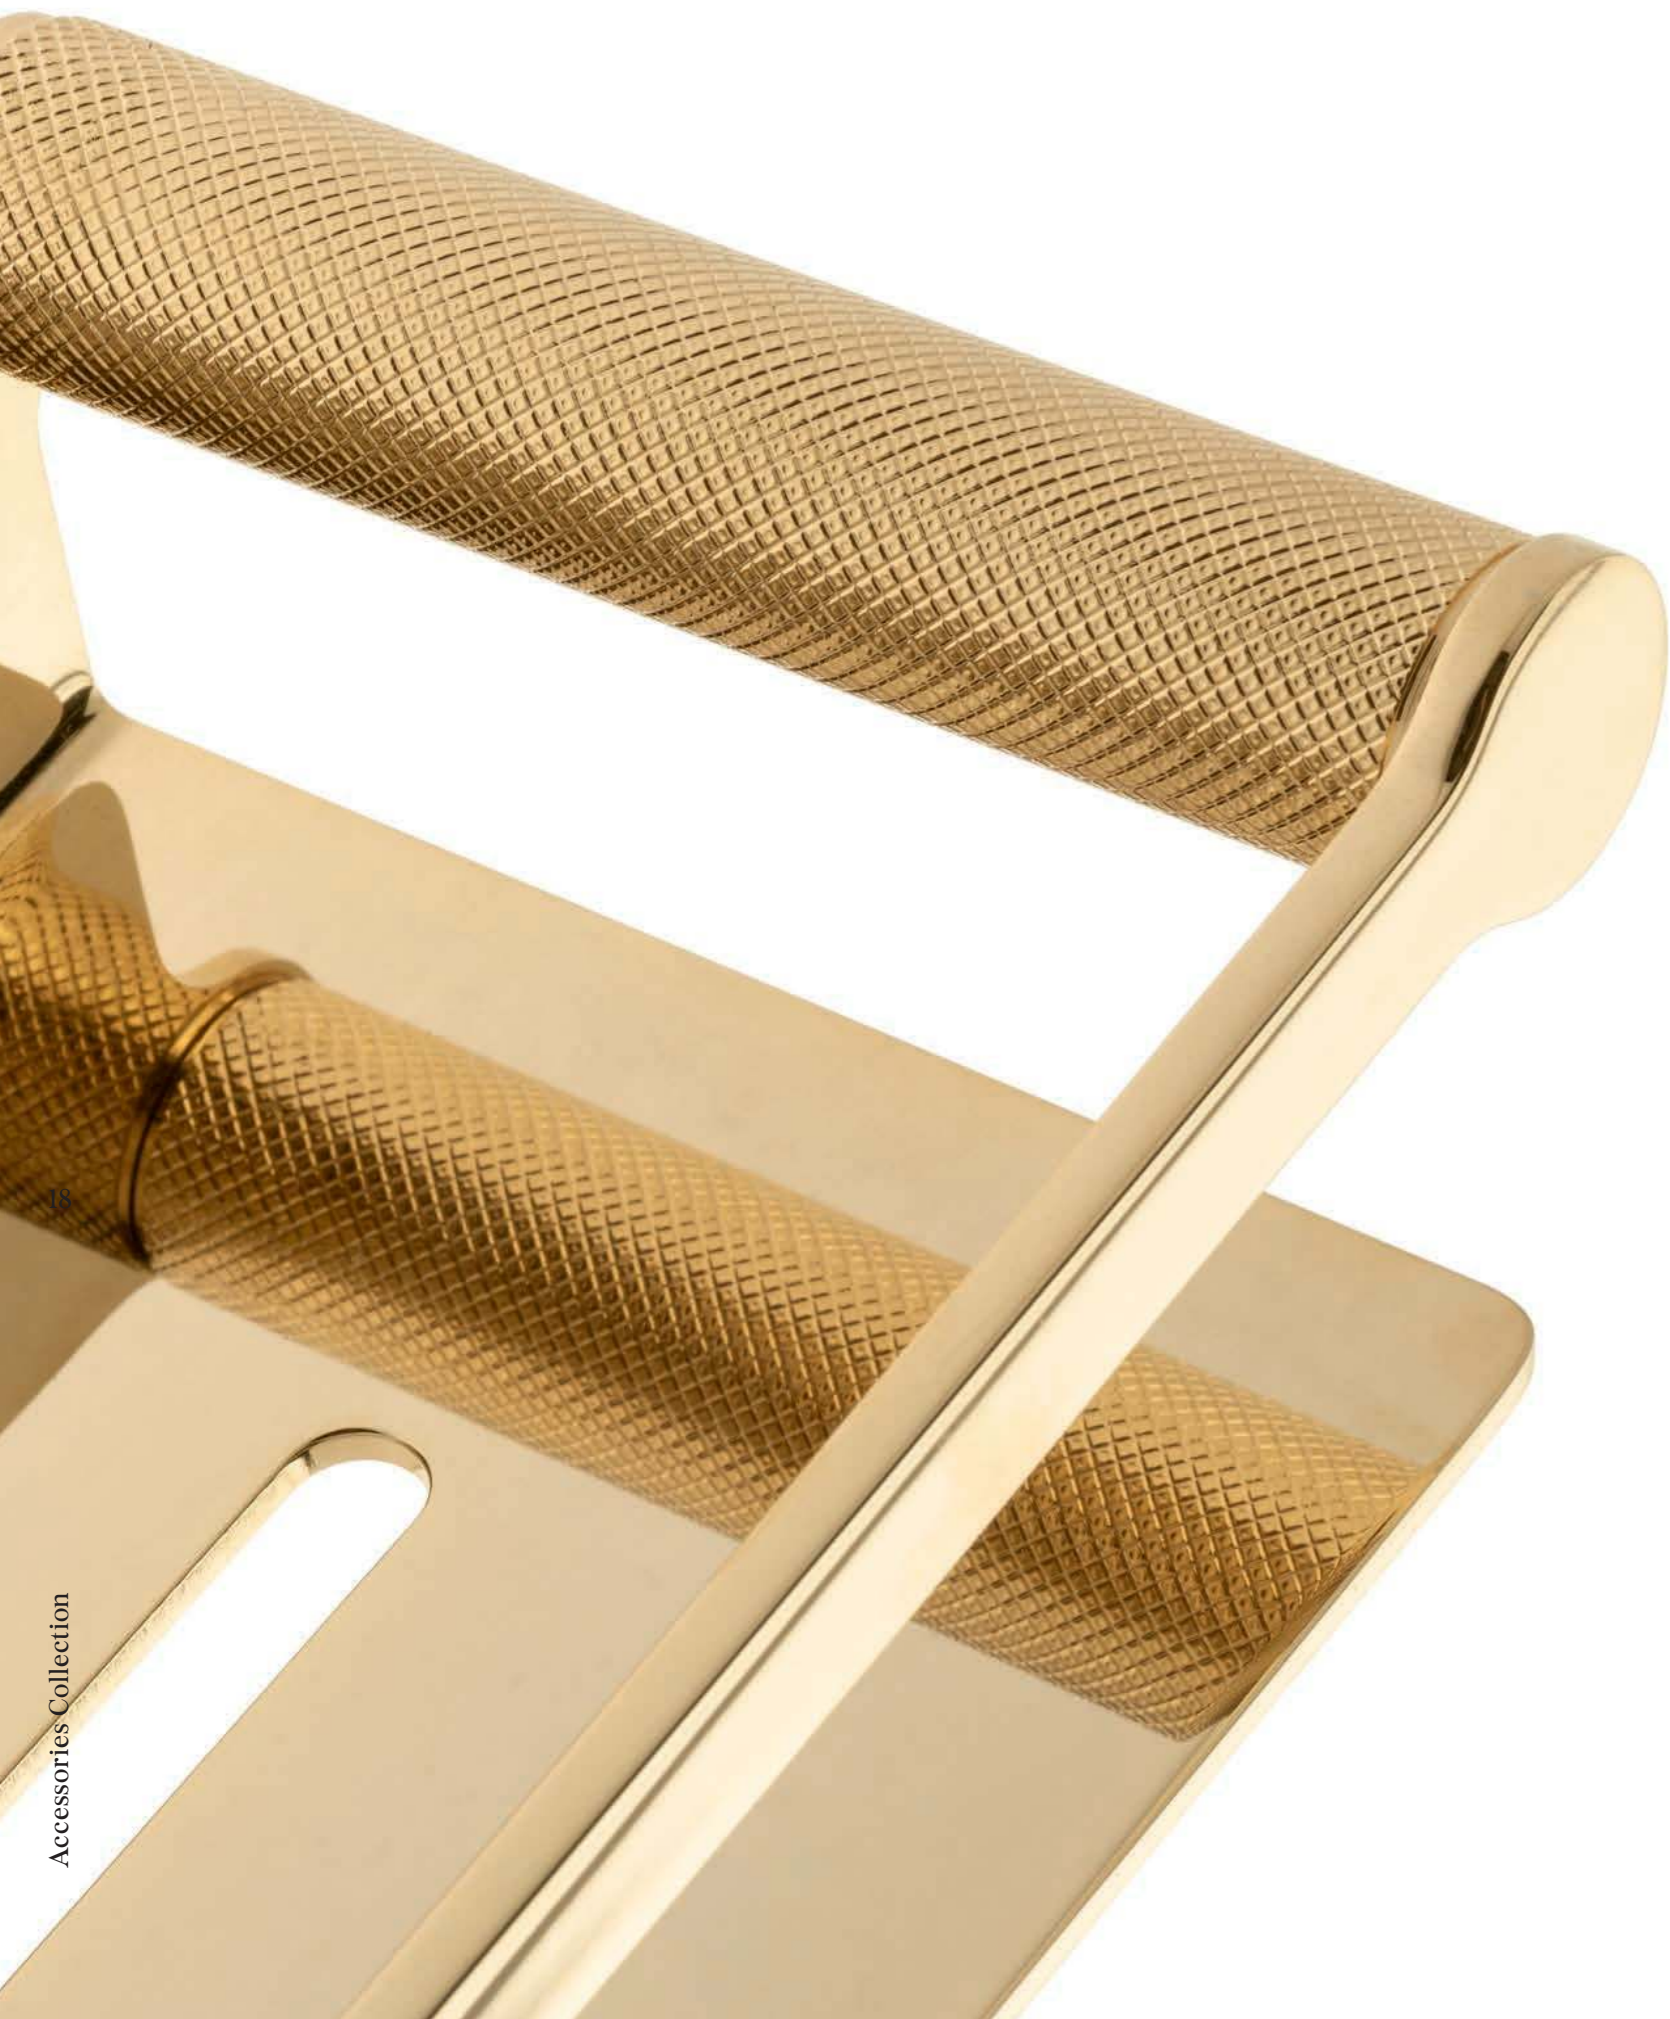

“The true sign of intelligence is not  
knowledge, but imagination.”  
(Albert Einstein)

0AGD004OR

0AGD004CR

0AGD006OR

0AGD006CR

0AGD005OR

0AGD005CR

**Défilé**  
**TOWEL HOLDER RAIL**  
 Metal structure available in gold or chrome finish.  
 L600 X P60 X H25 mm, L450 X P60 X H25 mm,  
 L300 X P60 X H25 mm

14

0AGD007OR

0AGD007CR

15

**Défilé**  
**TOWEL RAIL BATHTUB**  
 Metal structure available in gold or chrome finish.  
 L800 X P250 X H70 mm

0AGD008OR

0AGD008CR

**Défilé**  
**SHELF SHOWER**

Metal structure available in gold or chrome finish.

L320 X P120 X H60 mm

0AGD002OR

0AGD002CR

**Défilé**  
**DOUBLE HOOK**

Metal structure available in gold or chrome finish.

L110 X P40 X H31 mm

0AGD001OR

0AGD001CR

**Défilé**  
**HOOK**

Metal structure available in gold or chrome finish.

L25 X P40 X H31 mm

0AGD009OR

0AGD009CR

**Défilé**  
**SAPARE PAPER ROLL HOLDER**

Metal structure available in gold or chrome finish.