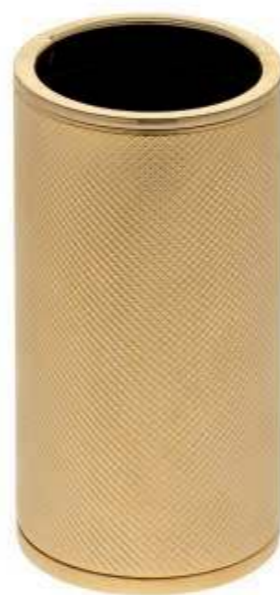

**Défilé**  
**FREE-STANDING BRUSH HOLDER**  
Metal structure available in gold or chrome finish.  
Ø80 X H410 mm

0AGD012OR

0AGD012CR

**Défilé**  
**WALL-MOUNTED BRUSH HOLDER**

Metal structure available in gold or chrome finish.

L80 X P90 X H410 mm

“Imagination rules the world.”  
(Napoleone Bonaparte)

38

**TUMBLER**  
0AGD017OR

**RAZOR HOLDER**  
0AGD018OR

**TOOTHBRUSH HOLDER**  
0AGD019OR

**TUMBLER**  
0AGD017CR

**RAZOR HOLDER**  
0AGD018CR

**TOOTHBRUSH HOLDER**  
0AGD019CR

39

**Défilé**  
WALL-MOUNTD TUMBLER  
COLLECTION

Metal structure available in gold or chrome finish.  
L60 X P70 x H120 mm

**TUMBLER**  
0AGD014OR

**RAZOR HOLDER**  
0AGD015OR