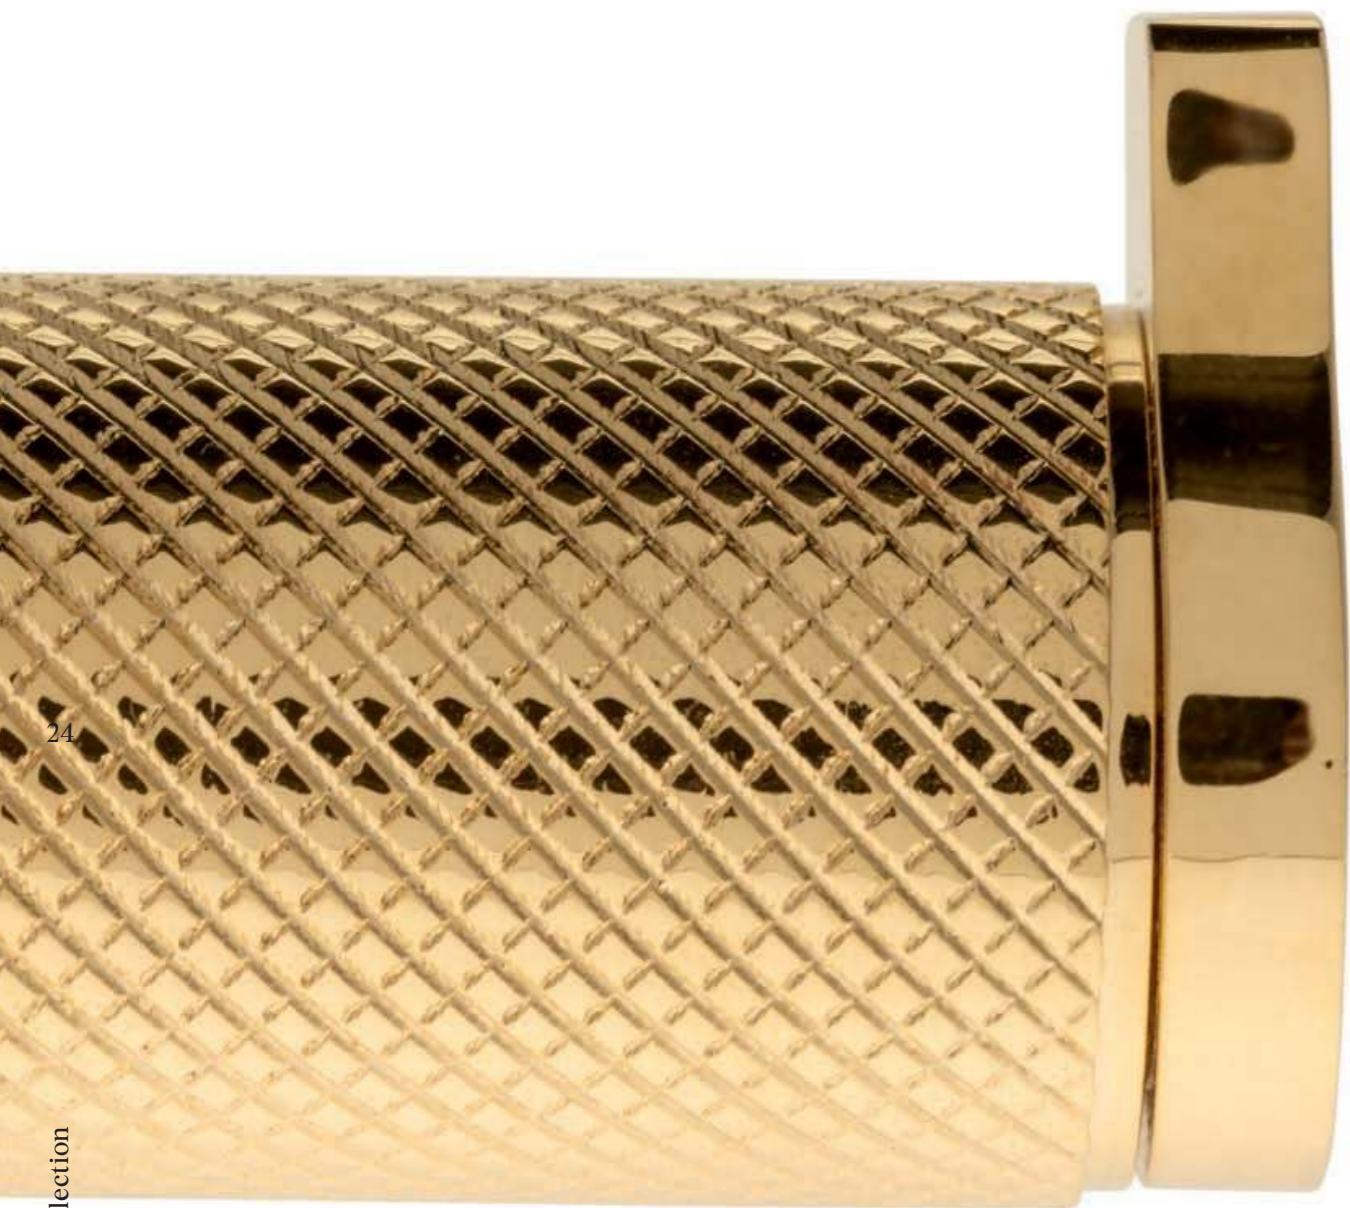

14

0AGD007OR

0AGD007CR

15

**Défilé**  
**TOWEL RAIL BATHTUB**  
 Metal structure available in gold or chrome finish.  
 L800 X P250 X H70 mm

0AGD008OR

0AGD008CR

**Défilé**  
**SHELF SHOWER**

Metal structure available in gold or chrome finish.

L320 X P120 X H60 mm

0AGD002OR

0AGD002CR

**Défilé**  
**DOUBLE HOOK**

Metal structure available in gold or chrome finish.

L110 X P40 X H31 mm

0AGD001OR

0AGD001CR

**Défilé**  
**HOOK**

Metal structure available in gold or chrome finish.

L25 X P40 X H31 mm

0AGD009OR

0AGD009CR

**Défilé**  
**SAPARE PAPER ROLL HOLDER**

Metal structure available in gold or chrome finish.

Ø140 X H330 mm

0AGD010OR

0AGD010CR

**Défilé**  
 WALL-MOUNTED  
 SPARE PAPER ROLL HOLDER

Metal structure available in gold or chrome finish.

L70 X P100 X H120 mm

0AGD011OR

0AGD011CR