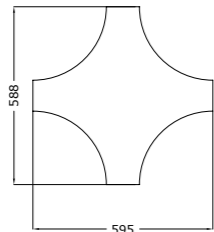

CAST IRON white

11 MM

SPECIAL PIECES / PIEZAS ESPECIALES

Cast Iron white natural star
(58,80 x 59,55 cm - 23,15" x 23,45")