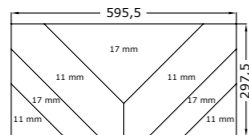

Cast Iron white natural 30x120 G-1492

Cast Iron serie 60x60
(59,55 x 59,55 cm - 23.45" x 23.45")

Cast Iron white natural 60x60 G-1248

Cast Iron serie 30x60
(29,75 x 59,55 cm - 11.71" x 23.45")

Cast Iron white natural 30x60 G-1202

SPECIAL SIZES / FORMATOS ESPECIALES

Cast Iron lista
(7,3 x 59,55 cm - 2.87" x 23.45")

Cast Iron white natural lista 7,5x60 G-89

Cast Iron rodapié
(7,3 x 59,55 cm - 2.87" x 23.45")

Cast Iron white natural rodapié 7,5x60 G-91

11 MM

SPECIAL PIECES / PIEZAS ESPECIALES

Cast Iron white natural star
(58,80 x 59,55 cm - 23,15" x 23,45")

G-519

Cast Iron white natural decor ramp 30x60
(29,75 x 59,55 cm - 11,71" x 23,45")

G-1822

Cast Iron white natural inside
(29,75 x 119,3 cm - 11,71" x 46,97")

G-1884

Cast Iron white natural mosaico 2,5x2,5
(29,75 x 29,75 cm - 11,71" x 11,71")

G-1708

cast iron white natural 60x120

cast iron white natural 60x120 - 17

CAST IRON black

11 MM

Cast Iron serie 60x120
(59,55 x 119,3 cm - 23.45" x 46.97")