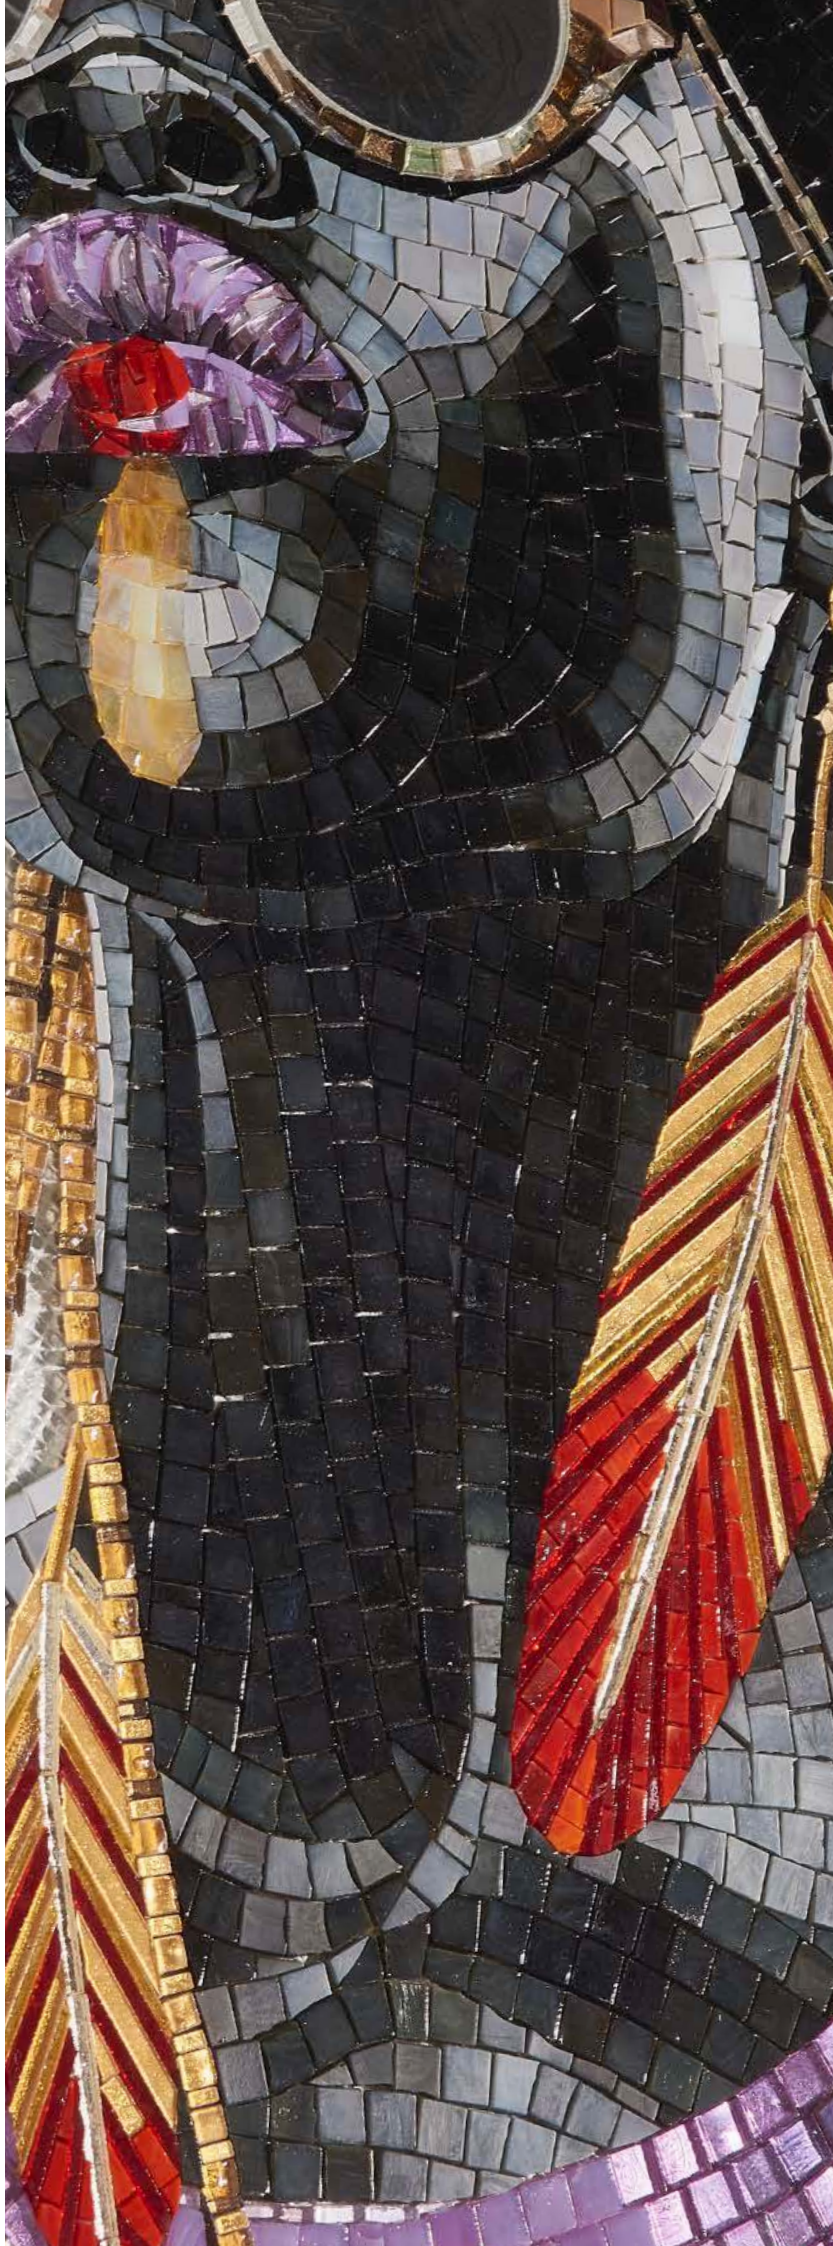

WHAT detail

REBEL

Misure: cm 60 x 90

Dimensions: 23^{5/8}" x 35^{3/8}"

MIMETIC

Misure: cm 60 x 90

Dimensions: 23^{5/8}" x 35^{3/8}"

Misure: cm 90 x 120