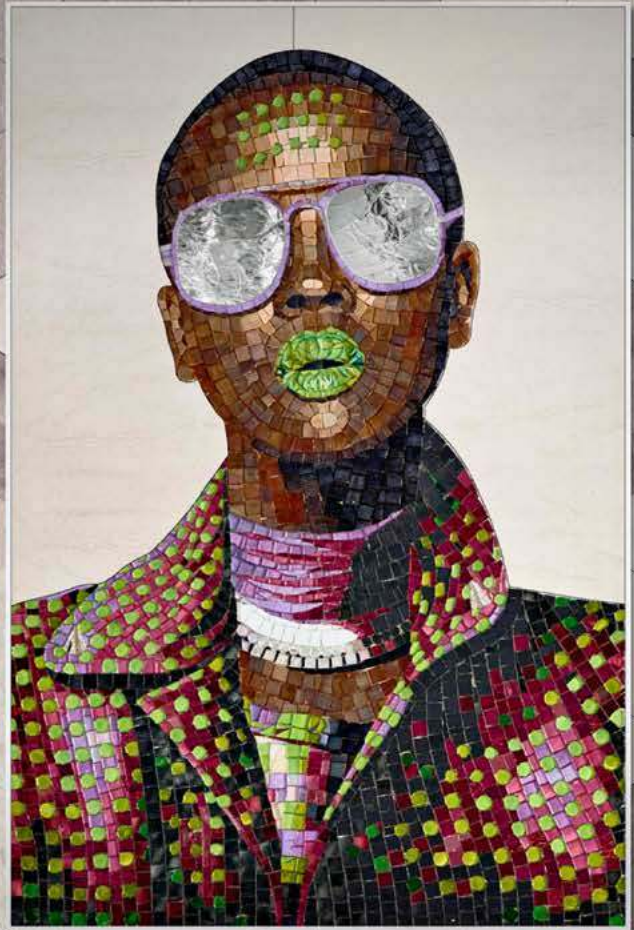

WHAT detail

REBEL

Misure: cm 60 x 90

Dimensions: 23^{5/8}" x 35^{3/8}"

MIMETIC

Misure: cm 60 x 90

Dimensions: 23^{5/8}" x 35^{3/8}"

Misure: cm 90 x 120