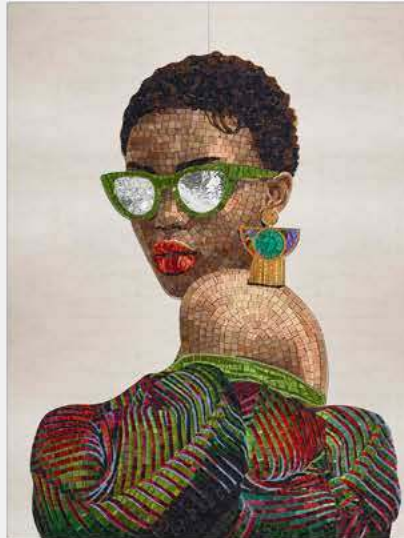

WHAT detail

REBEL

Misure: cm 60 x 90

Dimensions: 23^{5/8}" x 35^{3/8}"

MIMETIC

Misure: cm 60 x 90

Dimensions: 23^{5/8}" x 35^{3/8}"

Misure: cm 90 x 120

Dimensions: 35^{3/8}" x 47^{1/4}"

GRAVITY

Misure: cm 90 x 120

Dimensions: 35^{3/8}" x 47^{1/4}"

HONEY

Misure: cm 90 x 120

Dimensions: 35^{3/8}" x 47^{1/4}"

HONEY detail