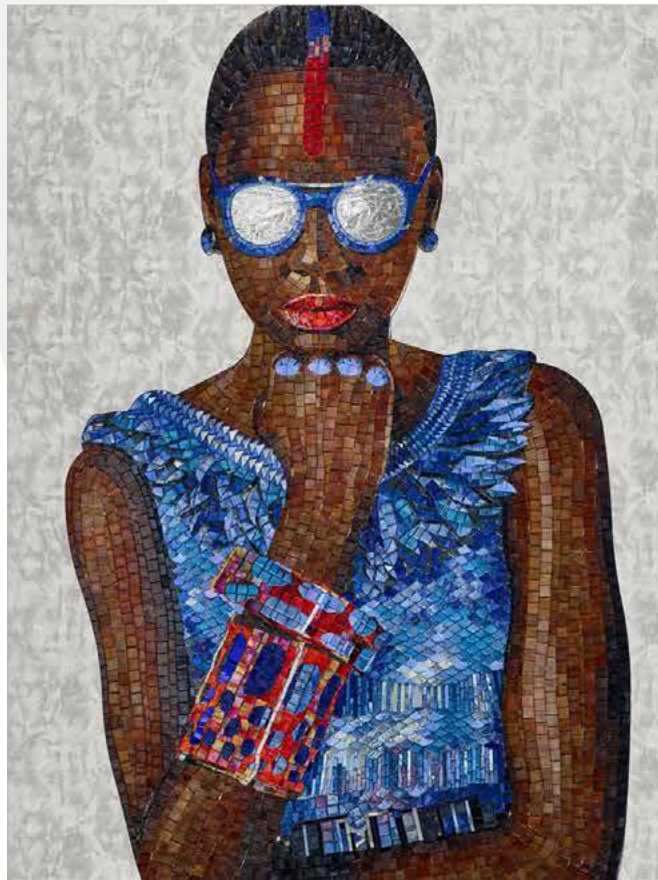

Dimensions: 35^{3/8}" x 47^{1/4}"

GRAVITY

Misure: cm 90 x 120

Dimensions: 35^{3/8}" x 47^{1/4}"

HONEY

Misure: cm 90 x 120

Dimensions: 35^{3/8}" x 47^{1/4}"

HONEY detail