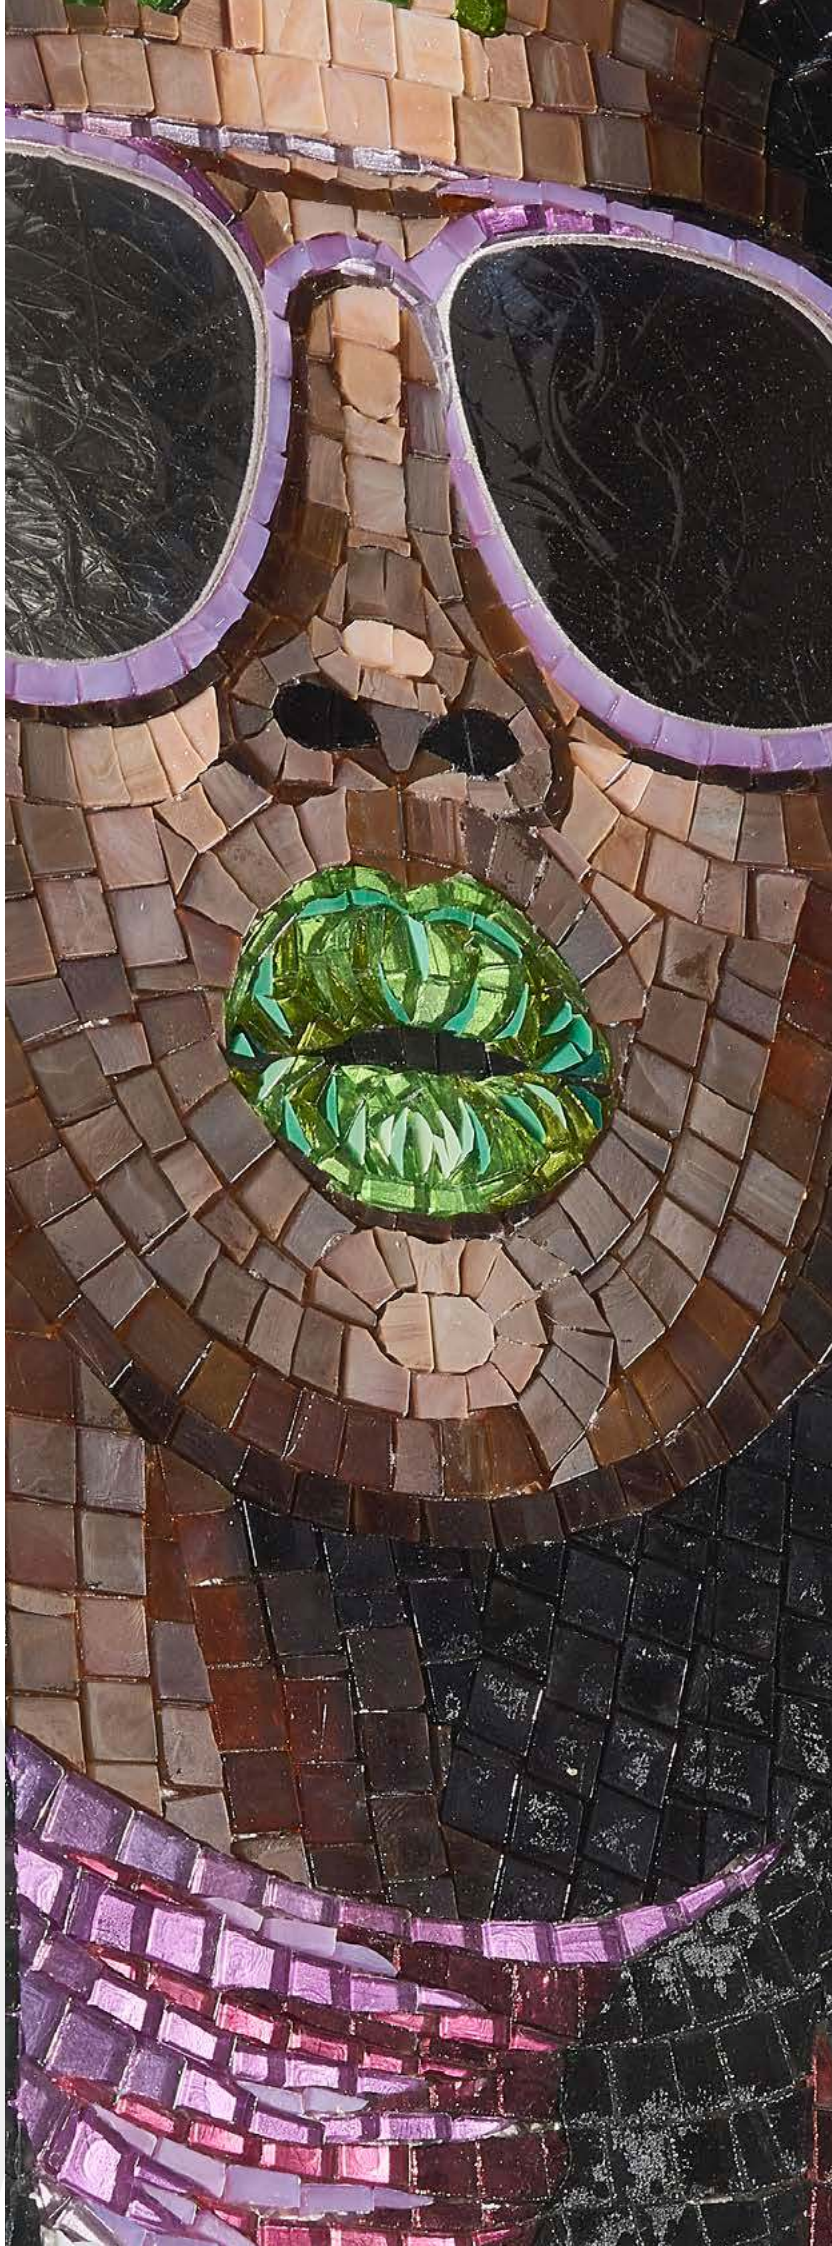

WHAT detail

REBEL

Misure: cm 60 x 90

Dimensions: 23^{5/8}" x 35^{3/8}"

MIMETIC

Misure: cm 60 x 90

Dimensions: 23^{5/8}" x 35^{3/8}"

Misure: cm 90 x 120