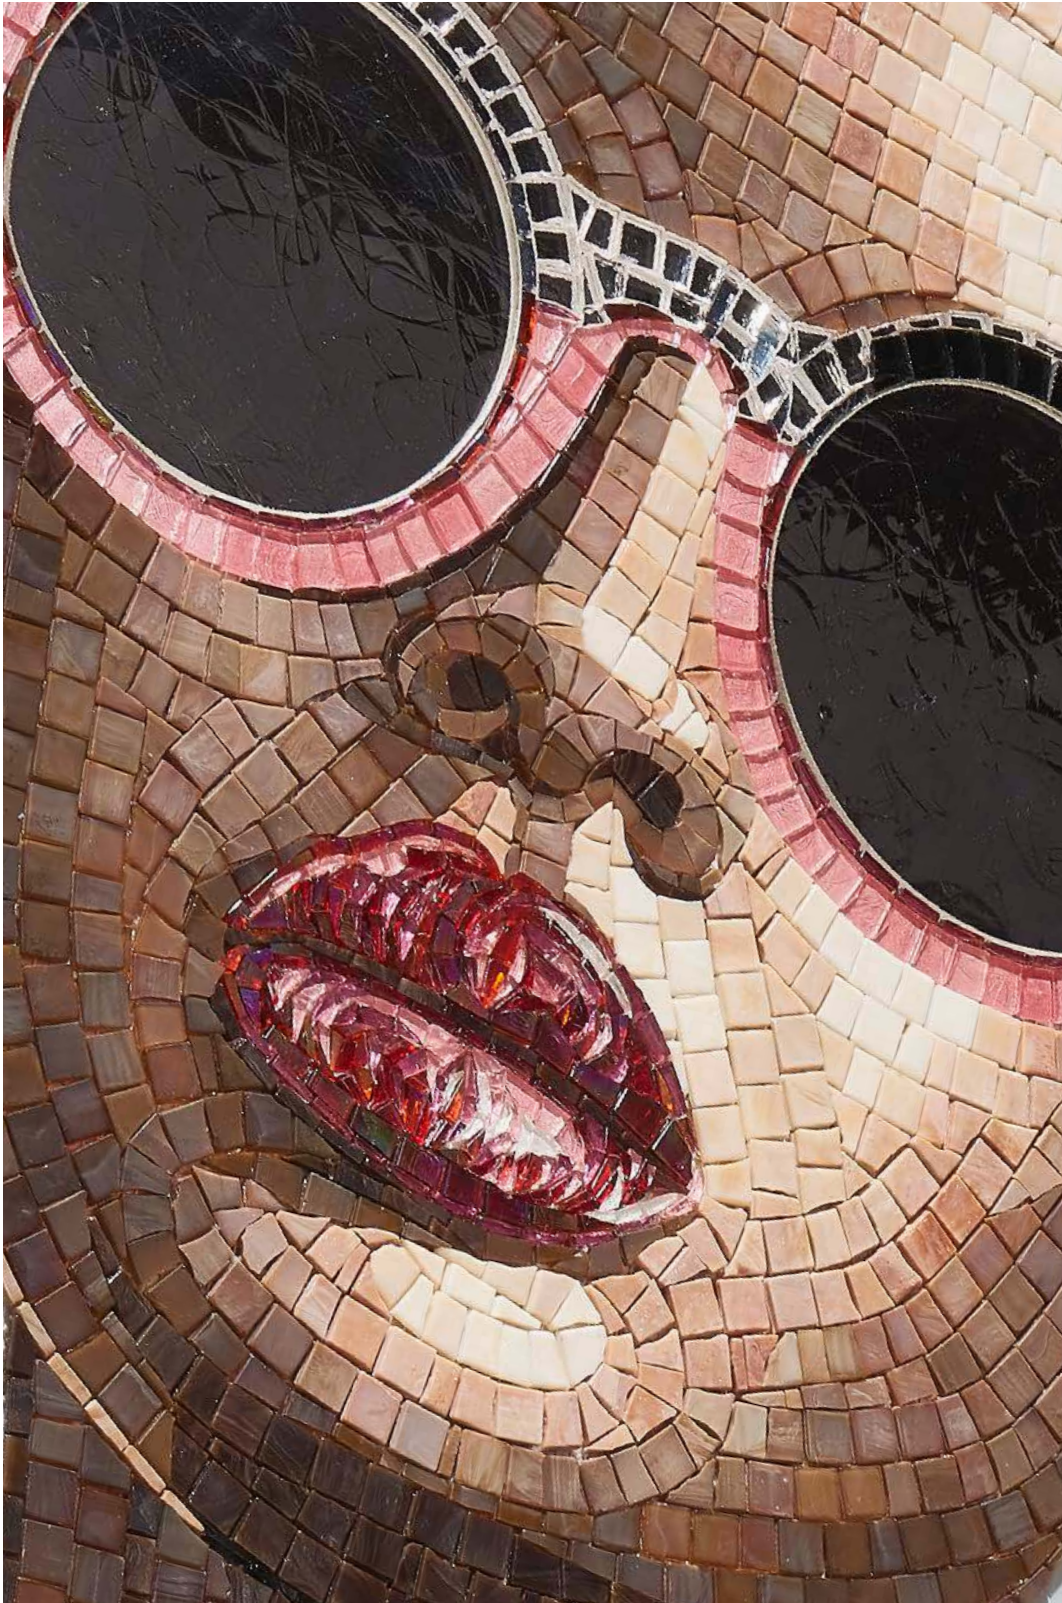

Dimensions: 35^{3/8}" x 47^{1/4}"

GRAVITY

Misure: cm 90 x 120

Dimensions: 35^{3/8}" x 47^{1/4}"

HONEY

Misure: cm 90 x 120

Dimensions: 35^{3/8}" x 47^{1/4}"

HONEY detail