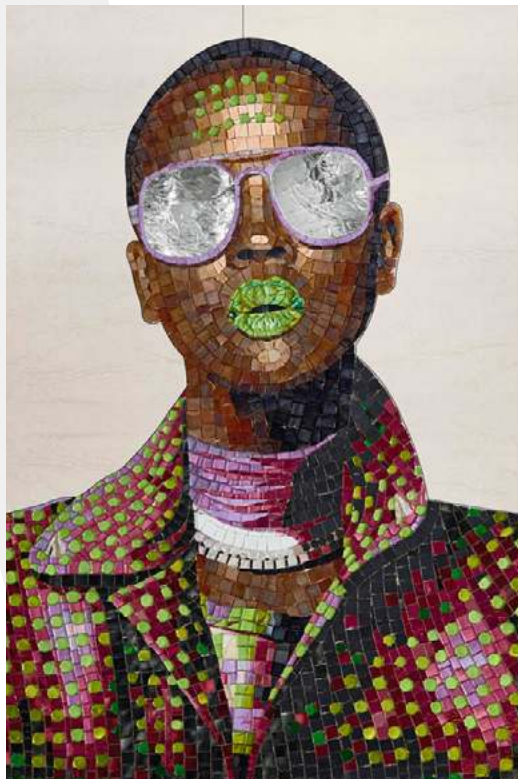

WHAT

Misure: cm 60 x 90
Dimensions: 23^{5/8}" x 35^{3/8}"