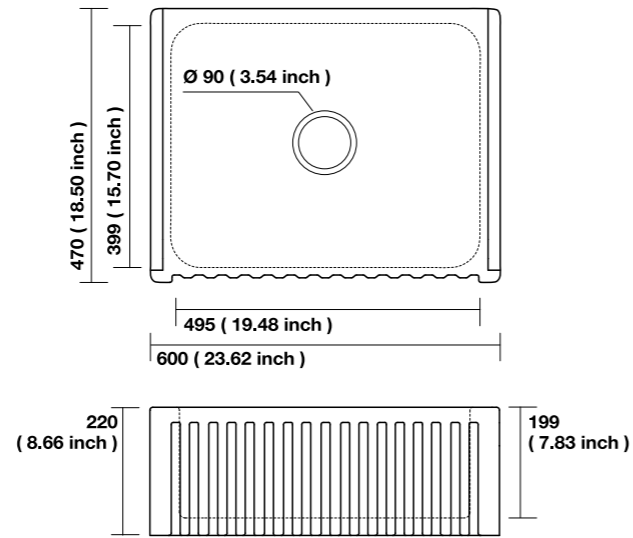

HAMPSHIRE

LAVELLO CUCINA - KITCHEN SINK

5460

600 x 470 x 220 mm - 23.62 x 18.50 x 8.66 inch
Troppo pieno - Overflow:
A richiesta - On request