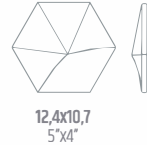

- WHITE MATT 24440 EQ-20S
- WHITE 24439 EQ-20S
- WHITE PEARL 24441 EQ-20M
- CREAM 24431 EQ-20S
- LIGHT GREY 24435 EQ-20S
- DARK GREY 24432 EQ-20S
- SKY BLUE 24438 EQ-20S
- GREIGE 24434 EQ-20S
- BLACK MATT 24430 EQ-20S
- BLACK 24429 EQ-20S
- MINT 24437 EQ-20S
- METALLIC 24436 EQ-20M
- ELECTRIC BLUE 24433 EQ-20M