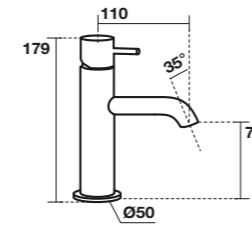

9209 Piede in metallo per mobili
Metal feet for furniture

9232 Idroscopino
Shut-off handshower

9229 Mix bidet senza scarico
Mixer faucet for bidet without drain plug

9205 Sifone Molecola per bidet 1"1/4
Siphon Molecola 1"1/4 for bidet

9235 Sifone lavabo Lux 1"1/4
Lux sinke pipe 1"1/4