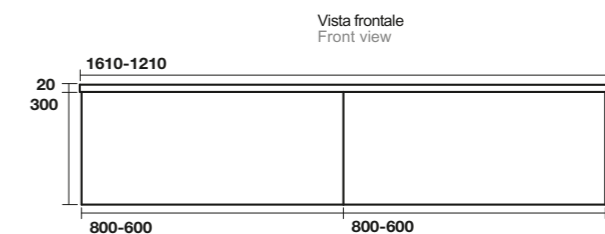

9227 Mix lavabo alto senza scarico
High mixer faucet for basin without drain plug

7441 Mobile sospeso cm 120 con 2 cassetti push&pull
Wall hung furniture cm 120 with 2 draws push & pull locking system

7442 Mobile sospeso cm 160 con 2 cassetti push&pull
Wall hung furniture cm 160 with 2 draws push & pull locking system