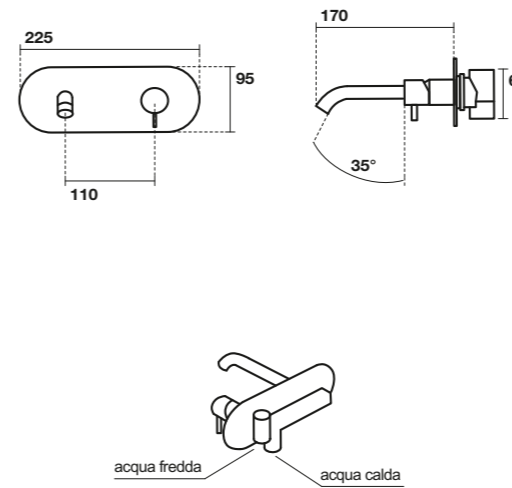

9226 Mix lavabo senza scarico
Mixer faucet for basin without drain plug

9227 Mix lavabo alto senza scarico
High mixer faucet for basin without drain plug

9209 Piede in metallo per mobili
Metal feet for furniture

9232 Idroscopino
Shut-off handshower

9228 Mix incasso lavabo
In-built mixer faucet for basin

9229 Mix bidet senza scarico
Mixer faucet for bidet without drain plug

9205 Sifone Molecola per bidet 1"1/4
Siphon Molecola 1"1/4 for bidet