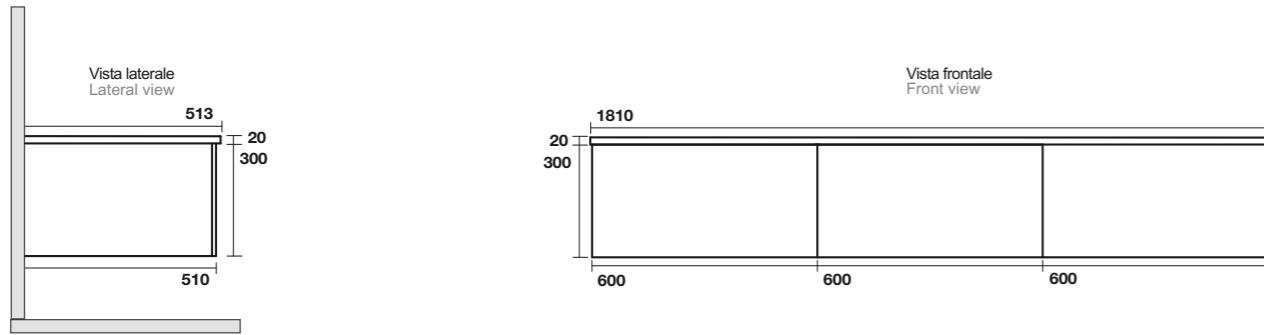

9209 Piede in metallo per mobili
Metal feet for furniture

9232 Idroscopino
Shut-off handshower

9229 Mix bidet senza scarico
Mixer faucet for bidet without drain plug

9205 Sifone Molecola per bidet 1"1/4
Siphon Molecola 1"1/4 for bidet

9235 Sifone lavabo Lux 1"1/4
Lux sinke pipe 1"1/4