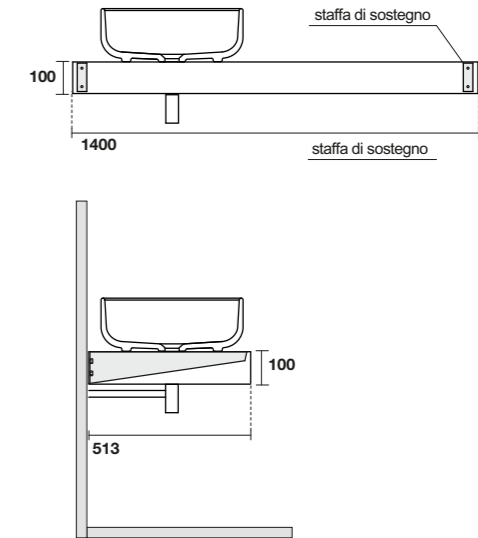

7336 Mensola sospesa cm 140
Wall hung shelf cm 140