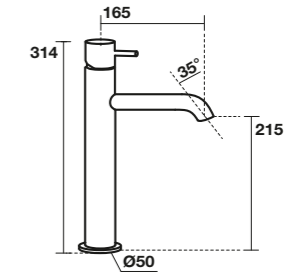

9209 Piede in metallo per mobili
Metal feet for furniture

9232 Idroscopino
Shut-off handshower

9229 Mix bidet senza scarico
Mixer faucet for bidet without drain plug

9205 Sifone Molecola per bidet 1"1/4
Siphon Molecola 1"1/4 for bidet

9235 Sifone lavabo Lux 1"1/4
Lux sinke pipe 1"1/4