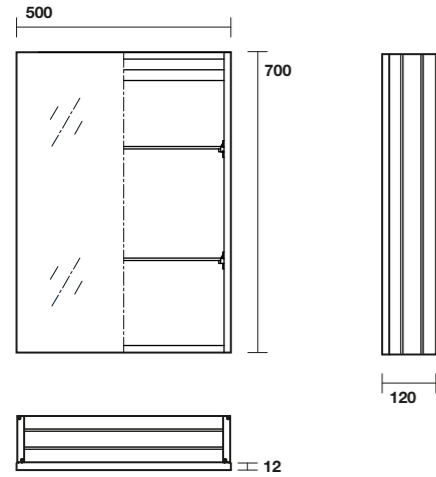

5350 Vasca freestanding NoLIta 145x78x58 in acrilico, completa di piletta clic-clac
NoLIta freestanding acrylic bath tub with push down drain plug

9214 Specchio contenitore in alluminio 50x70
un'anta e due ripiani interni
Alluminium mirror cabinet 50x70 one door and two
inner shelves