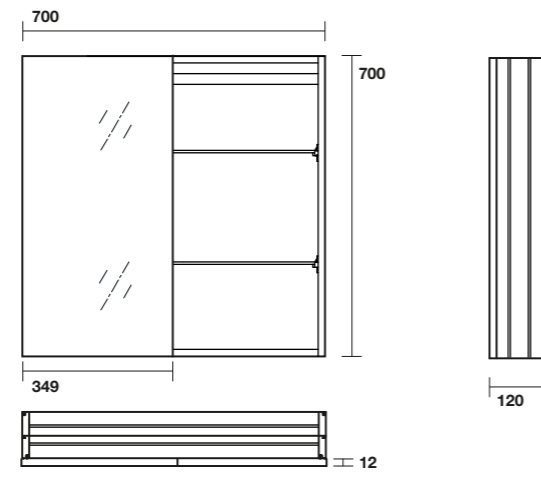

9215 Specchio contenitore in alluminio 70x70
con due ante e due ripiani interni
Alluminium mirror cabinet 70x70 two door and two
inner shelves