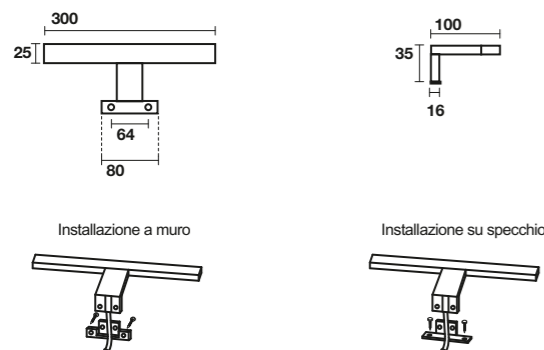

7443 Mobile sospeso cm 180 con 3 cassetti push&pull
Wall hung furniture cm 180 with 3 draws push & pull locking system

9218 Lampada led cm 30 volt 220
Led light cm 30 volt 220