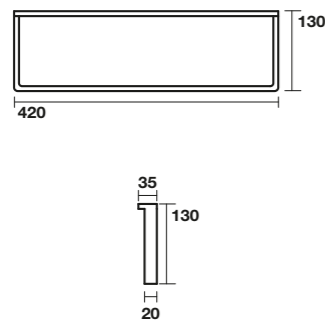

9209 Piede in metallo per mobili
Metal feet for furniture