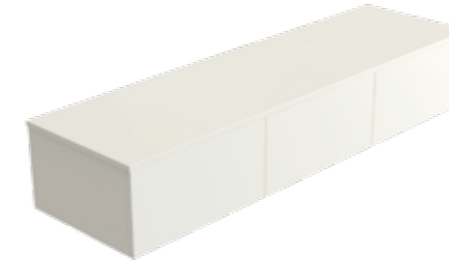

7443
MOBILE 180
FORNITURE 180