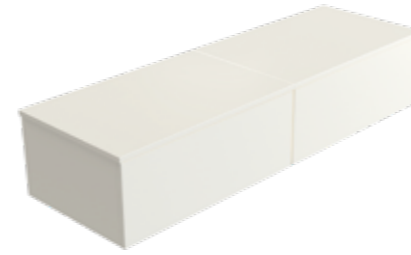

7442
MOBILE 160
FORNITURE 160