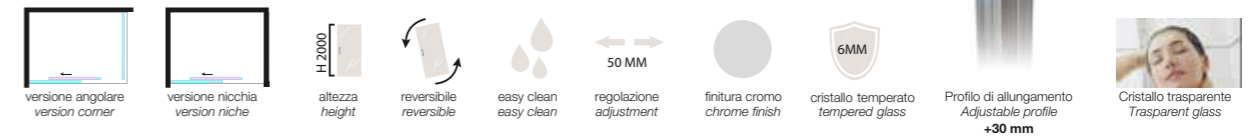

745602

Lato fisso FPSC50 80
Fixed side panel FPSC50 80

745503

Porta scorrevole FPSC50 120
Sliding door FPSC50 120

FPSC50

Porta scorrevole / Sliding door H 2000 mm

PORTA ABBINATA A LATO FISSO DOOR MATCHED WITH FIXED PANEL