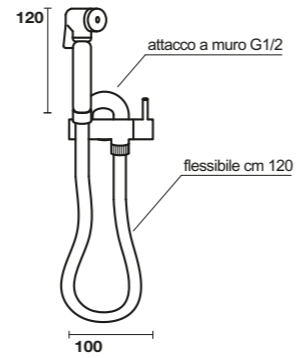

9226 Mix lavabo senza scarico
Mixer faucet for basin without drain plug

9227 Mix lavabo alto senza scarico
High mixer faucet for basin without drain plug

9209 Piede in metallo per mobili
Metal feet for furniture

9232 Idroscopino
Shut-off handshower

9228 Mix incasso lavabo
In-built mixer faucet for basin

9229 Mix bidet senza scarico
Mixer faucet for bidet without drain plug

9205 Sifone Molecola per bidet 1"1/4
Siphon Molecola 1"1/4 for bidet