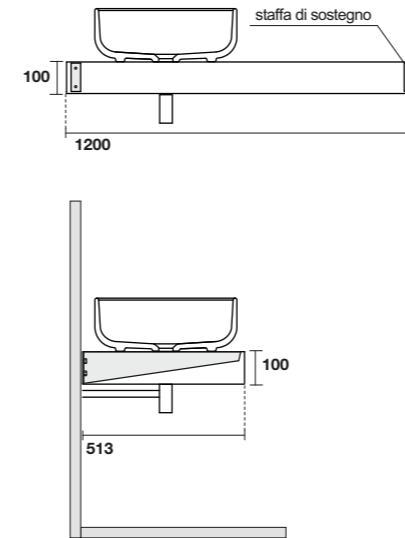

7335 Mensola sospesa cm 120
Wall hung shelf cm 120