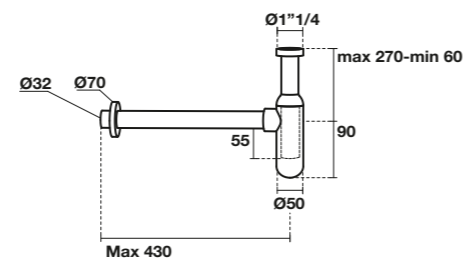

9221 Porta sapone in appoggio
Soap dish

9235 Sifone lavabo Lux 1"1/4
Lux sinke pipe 1"1/4