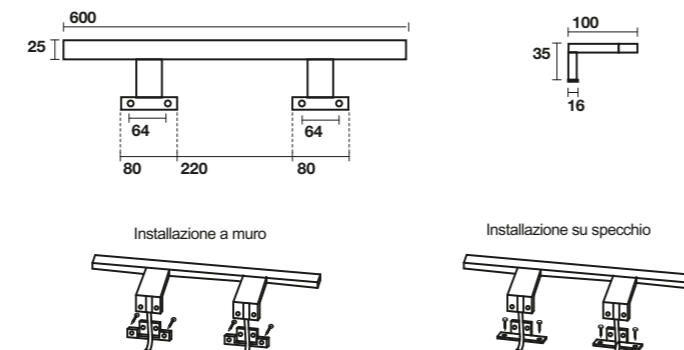

9219 Lampada led cm 60 volt 220
Led light cm 60 volt 220