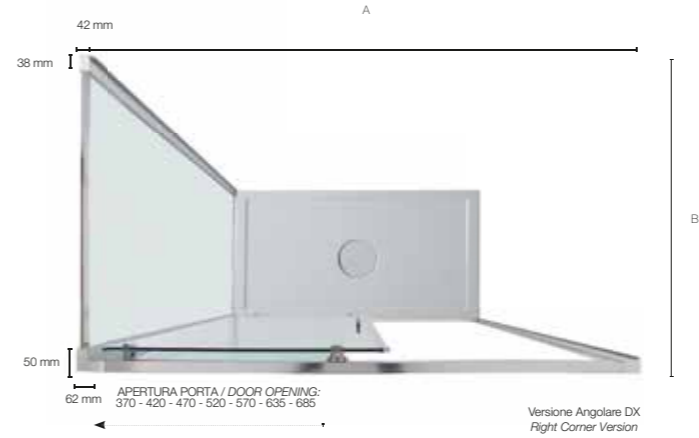

745602

Lato fisso FPSC50 80
Fixed side panel FPSC50 80

745503

Porta scorrevole FPSC50 120
Sliding door FPSC50 120

FPSC50

Porta scorrevole / Sliding door H 2000 mm

PORTA ABBINATA A LATO FISSO DOOR MATCHED WITH FIXED PANEL