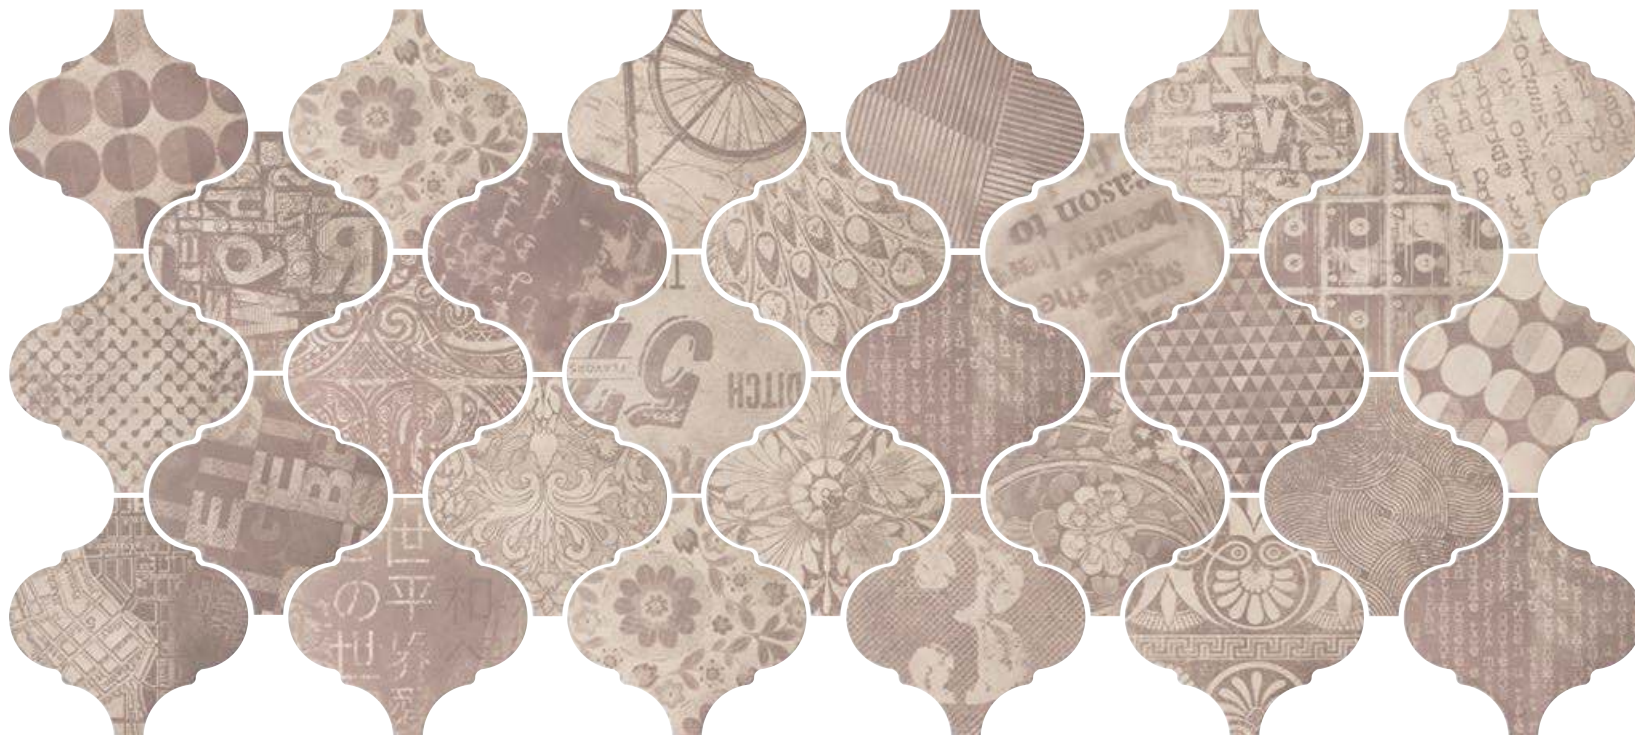

FACTORY AVENUE CREAM *
21344 **EQ-10D**

FORMATO SIZE	Kg/pza kg/pieces	caja/box			palet/pallet			
		piezas pieces	Kg	m² sqm	piezas pieces	kg/palet kg/pallet	m² sqm	cajas boxes
26,5 x 26,5 cm. 10" x 10"	0,767	25	19,40	1,00	1.500	1.184	60	60

* Este modelo está compuesto de diseños diferentes que se sirven en la misma caja de modo aleatorio.

* This product is made up of different designs that are randomly mixed in the box.