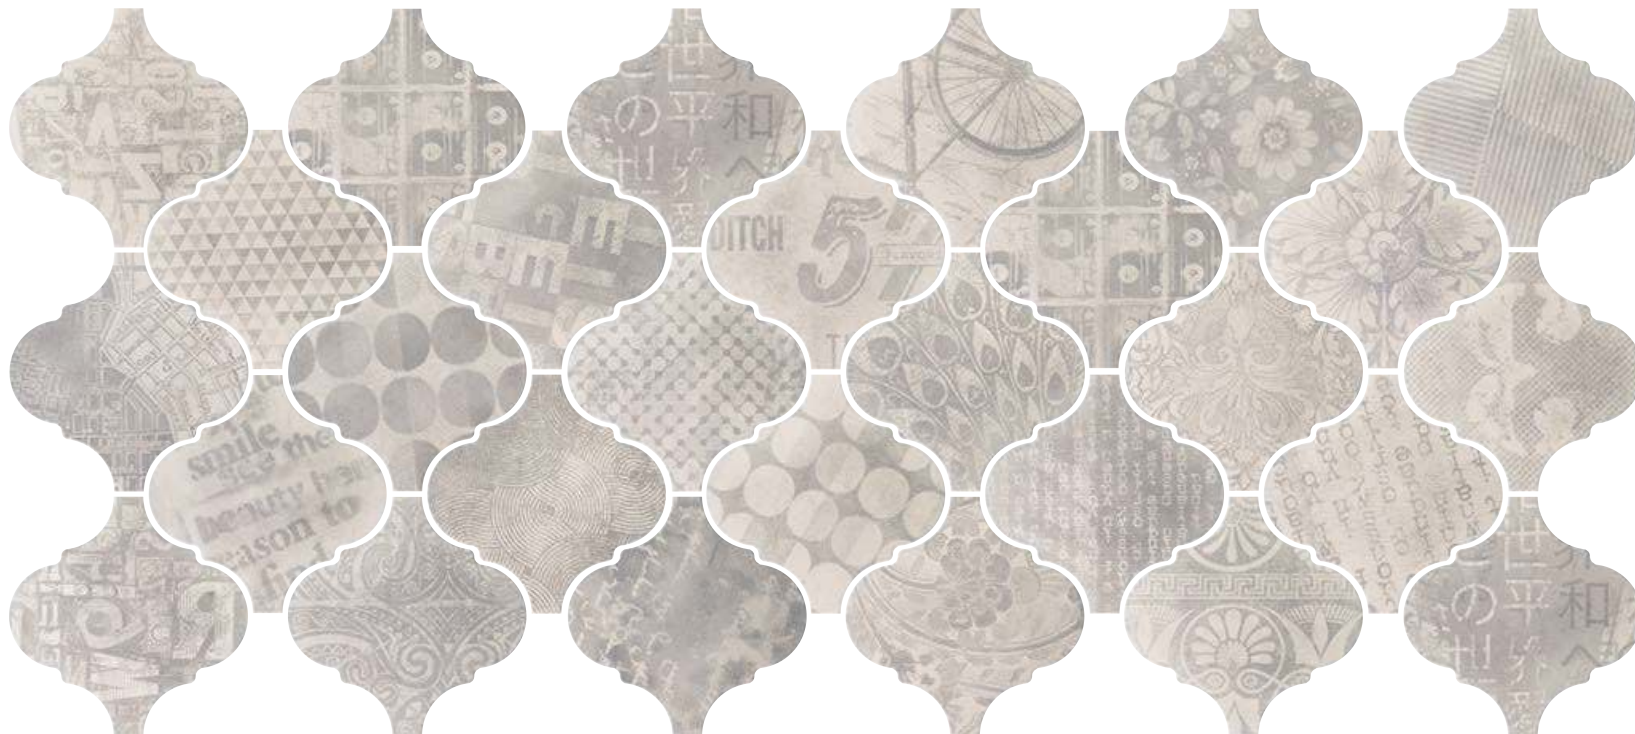

Curvyle 26,5x26,5 cm.10" x 10"

Porcelánico · Porcelain tile

FACTORY

FACTORY AVENUE GREY *
21343 **EQ-10D**