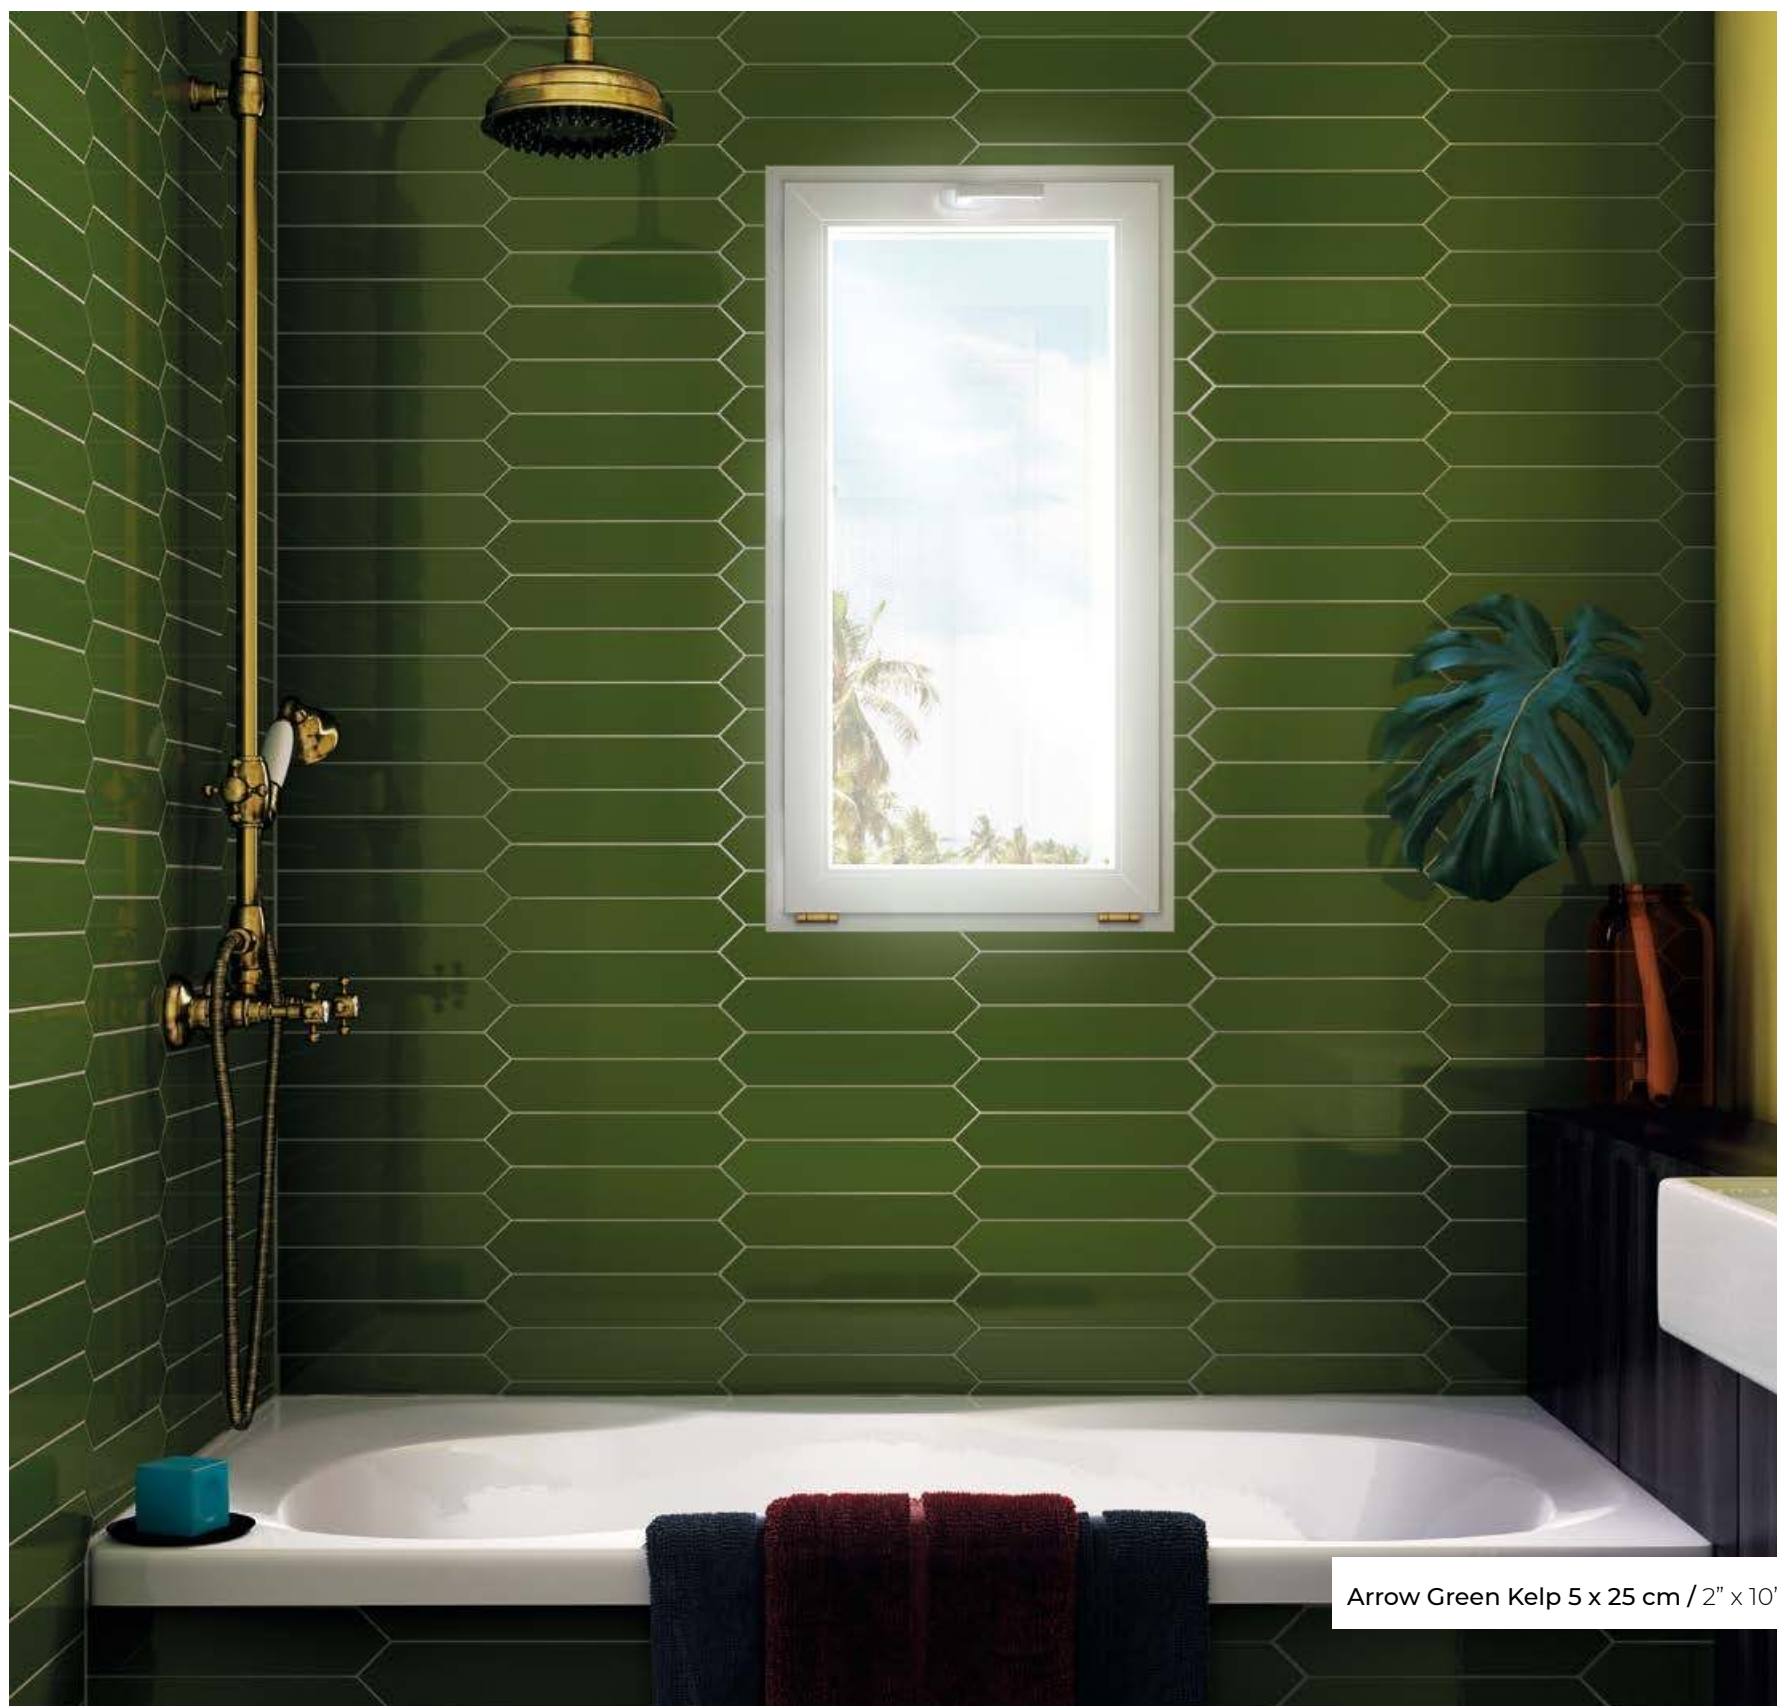

Arrow Green Kelp 5 x 25 cm / 2" x 10"