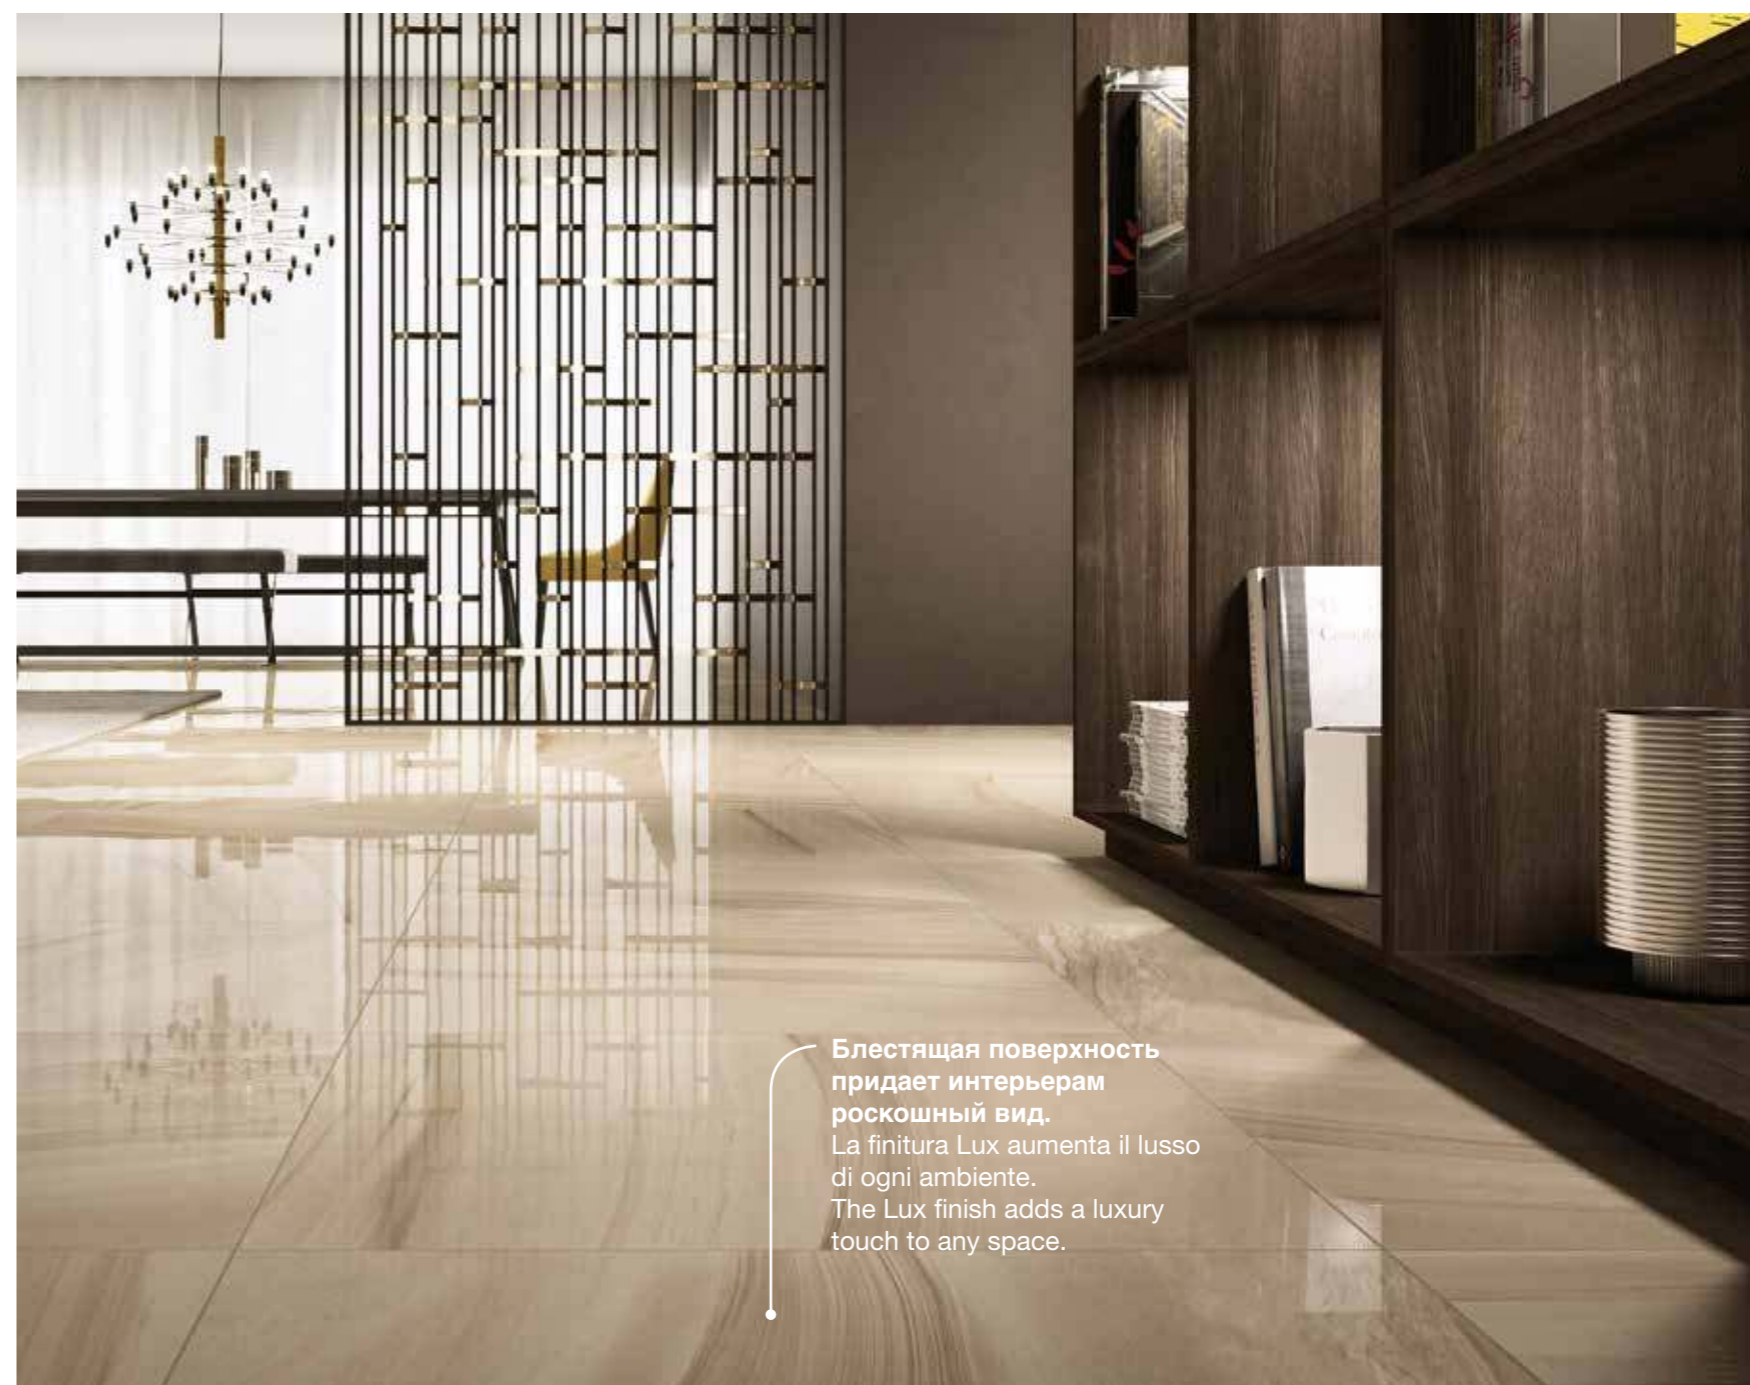

Блестящая поверхность
придает интерьерам
роскошный вид.
La finitura Lux aumenta il lusso
di ogni ambiente.
The Lux finish adds a luxury
touch to any space.

wonder desert moka

Armonia estetica di cromie e superfici.

La finitura lucida a specchio LUX possiede una rara ricchezza visiva e rappresenta la superficie più pregiata della collezione. Luminosa e brillante, conferisce al prodotto un valore ulteriore all'insegna del lusso e dell'eleganza, come se la pietra venisse levigata per esaltarne l'equilibrio delle forme e delle cromie, mantenendo contrasti decisi.

Aesthetic harmony of colours and surfaces.

The shiny mirror-like LUX finish features a rare visual richness and represents the most precious finish of the collection. Glossy and brilliant, it gives the product a touch of luxury and elegance, as if the stone has been polished to exalt the balance of shapes and colours, maintaining marked contrasts.

Wonder Desert Lux
Вандер Дезерт Люкс
59x59

Wonder Moka Lux
Вандер Мокка Люкс
59x59