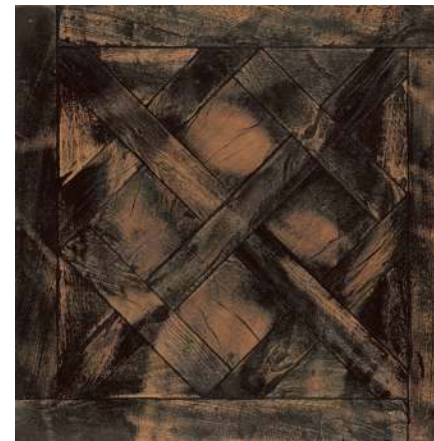

# FS FOREST \* SINGLE FIRED FLOOR TILE

FS FOREST natural

FS FOREST mix LT

45 \* 45 \* 1,05 cm  
18 \* 18"

NO RECTIFIED	NATURAL
	<b>BN14</b>
FS FOREST BLACK	34443
FS FOREST NATURAL	34444
FS FOREST NATURAL MIX	34445
FS FOREST WHITE	34442