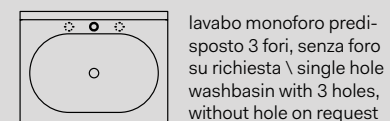

predisposizione fori rubinetteria \ predisposition of tap holes