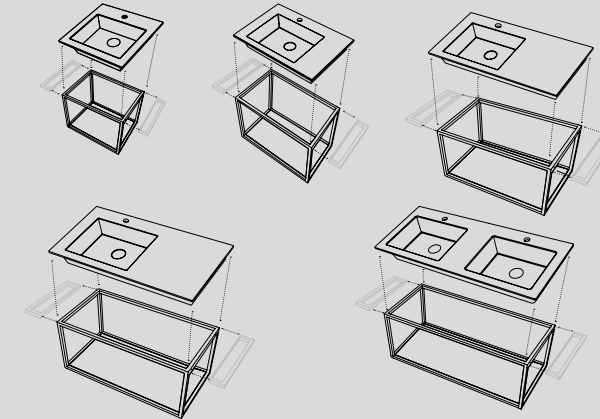

Modelli disponibili Available models

Lavabo in ceramica Ceramic washbasin

Colori: Le terre di Cielo Colors: Le terre di Cielo

- Talco
- Pomice
- Brina
- Basalto
- Lavagna
- Cemento
- Fango
- Cacao
- Arenaria
- Avena
- Lino
- Agave
- Muschio
- Polvere
- Cipria
- Canapa

Bianco Lucido \
Gloss White

Struttura Framework

Acciaio - Verniciature Steel - Coating

- Nero Matt
- Cemento

Portasciugamani per struttura \ Towel rail for structure

Acciaio - Verniciature Steel - Coating

- Nero Matt
- Cemento