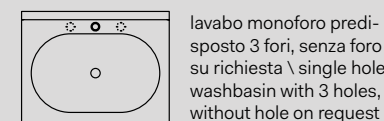

alzatina \ backsplash:
N.B. i fori rubinetto dovranno essere eseguiti a cura dell'installatore. E' necessario l'uso di un adattatore per gruppo ad incasso per compensare lo spazio di 4 cm. \ N.B. the tap holes must be made by the installer. The use of a recessed group adapter is necessary to compensate for the 4 cm space.