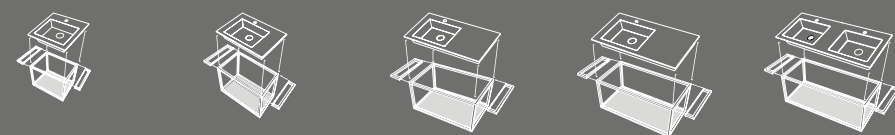

Era

Era 48
Struttura sospesa
Wall-hung framework
cm 48 x 46 x 40 h

Era 60
Struttura sospesa
Wall-hung framework
cm 60 x 46 x 40 h

Era 80
Struttura sospesa
Wall-hung framework
cm 80 x 46 x 40 h

Era 100
Struttura sospesa
Wall-hung framework
cm 100 x 46 x 40 h

Era 120
Struttura sospesa
Wall-hung framework
cm 120 x 46 x 40 h