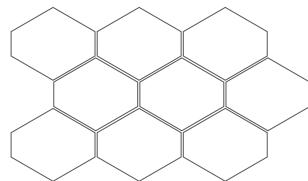

Complementos / Complements

25,5x44
9"x17 1/2"

MOSAIC MONOCROME	EQ-10M	
MOSAIC ELECTRIC BLUE	EQ-15M	1
MOSAIC METALLIC	EQ-15M	1

¡Atención! Los colores **Electric Blue y Metallic** están fabricados usando esmaltes especiales con **tendencia a tener un efecto craquelado natural** y baja resistencia a ácidos, bases y productos de limpieza agresivos. **No utilizar productos de limpieza agresivos (como la lejía o el amoníaco).**
Valor de resistencia al rayado (MOHS): no aplicable
Warning! **Electric Blue and Metallic** colours are produced using special glazes with a **natural tendency to crackle effect** and low resistance to acids, basics and strong cleaning agents. **Do not use aggressive cleaning products (such as bleach or ammonia).**
Scratch Hardness value (MOHS): not applicable