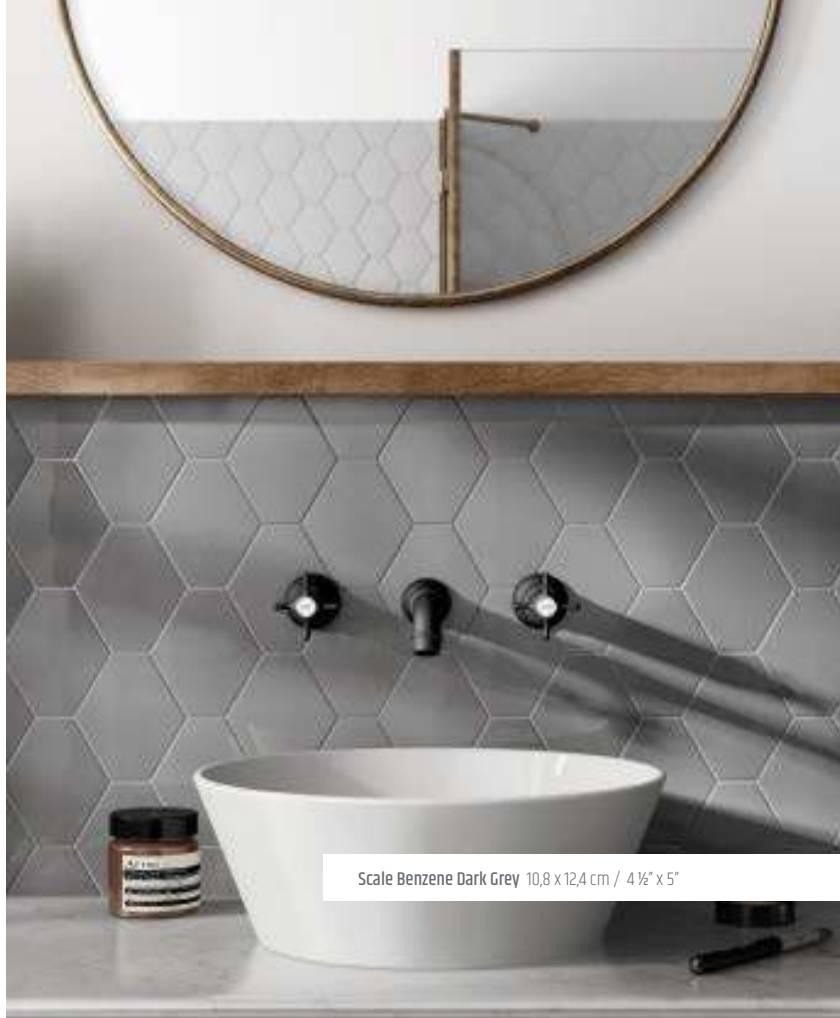

Scale Benzene Dark Grey 10,8 x 12,4 cm / 4 1/2" x 5"