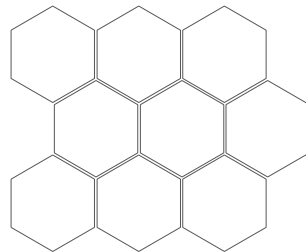

Complementos / Complements

31x38
12"x15"

MOSAIC MONOCROME	EQ-10M	
MOSAIC ELECTRIC BLUE	EQ-15M	
MOSAIC METALLIC	EQ-15M	

¡Atención! Los colores **Electric Blue y Metallic** están fabricados usando esmaltes especiales con **tendencia a tener un efecto craquelado natural** y baja resistencia a ácidos, bases y productos de limpieza agresivos. **No utilizar productos de limpieza agresivos (como la lejía o el amoníaco).**

Valor de resistencia al rayado (MOHS): no aplicable

Warning! **Electric Blue and Metallic** colours are produced using special glazes with a **natural tendency to crackle effect** and low resistance to acids, basics and strong cleaning agents. **Do not use aggressive cleaning products (such as bleach or ammonia).**

Scratch Hardness value (MOHS): not applicable