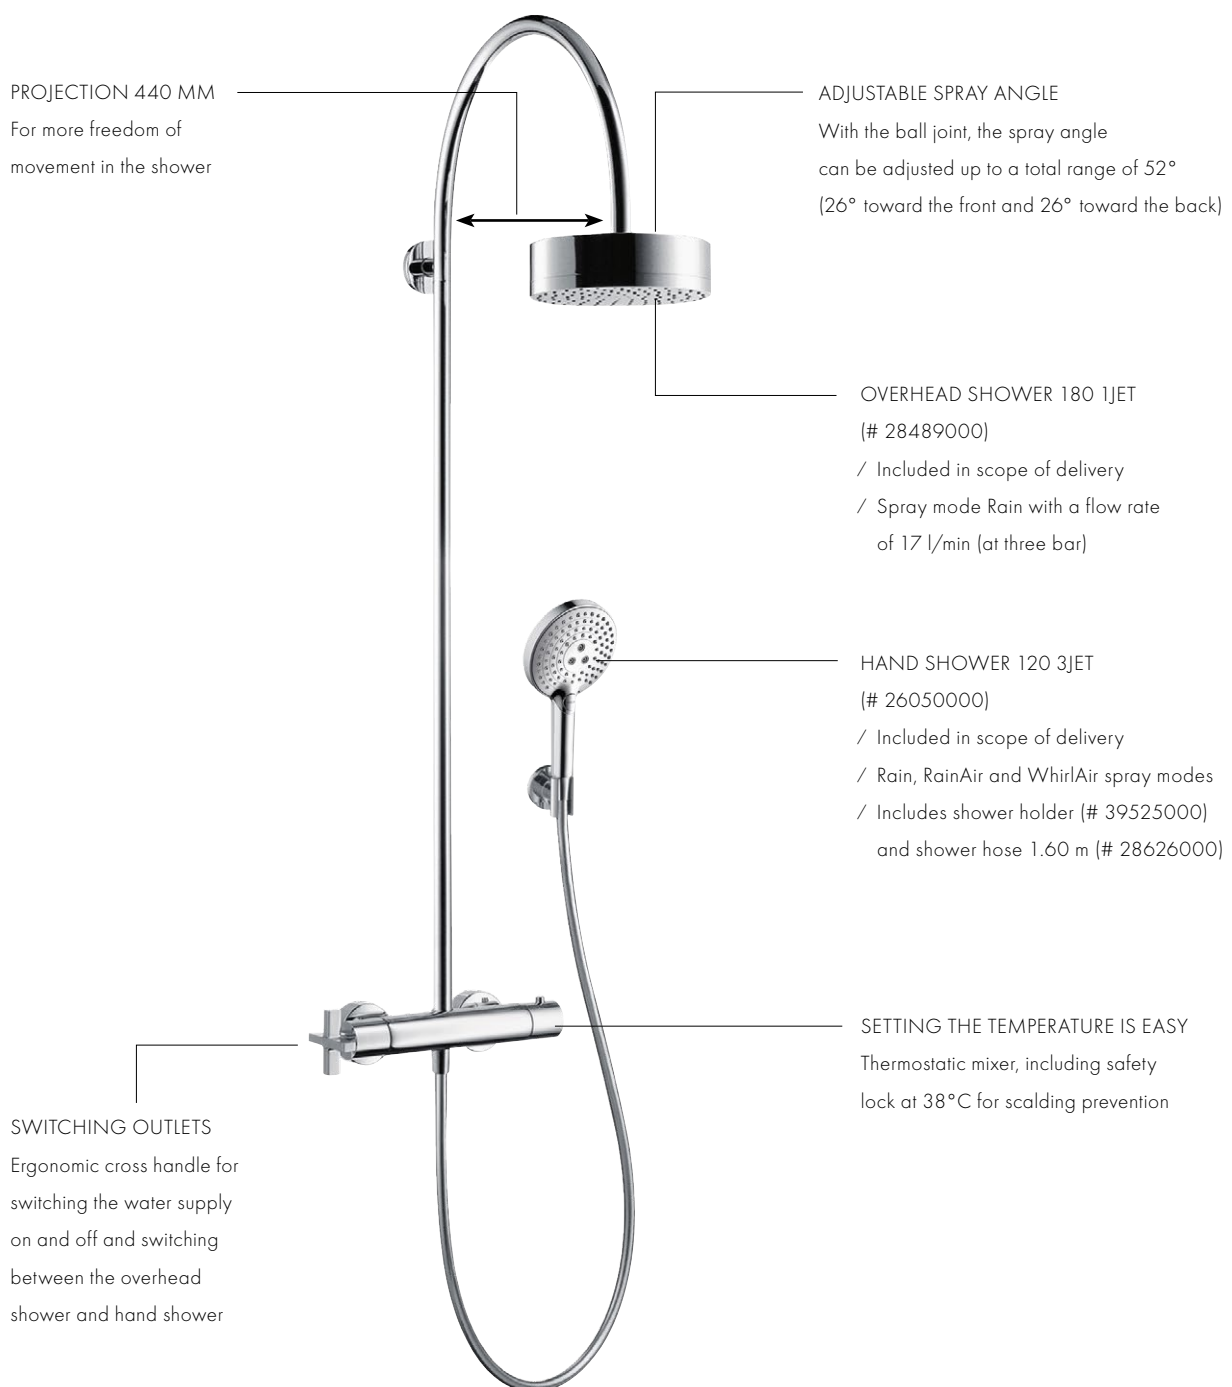

/ Handle can be positioned on the right or left, depending on the individual requirements of the customer and the installation of the basic set

## BIDET

Single lever bidet mixer  
with pop-up waste set  
# 39210, -000, -xxx

NEW

Single lever bidet mixer  
with lever handle  
and pop-up waste set  
# 39214, -000, -xxx

with rhombic cut (not shown)  
# 39201, -000, -xxx

## STRIKING DESIGN IN THE SHOWER

The exposed shower system provides superior showering comfort. It offers total flexibility with regard to installation and is especially suitable for renovations. It's easy to adjust the spray angle of the overhead shower which is equipped with the Rain spray mode. The integrated thermostatic mixer technology saves water and can be used to set the desired shower temperature precisely. The SafetyStop function prevents scalding.