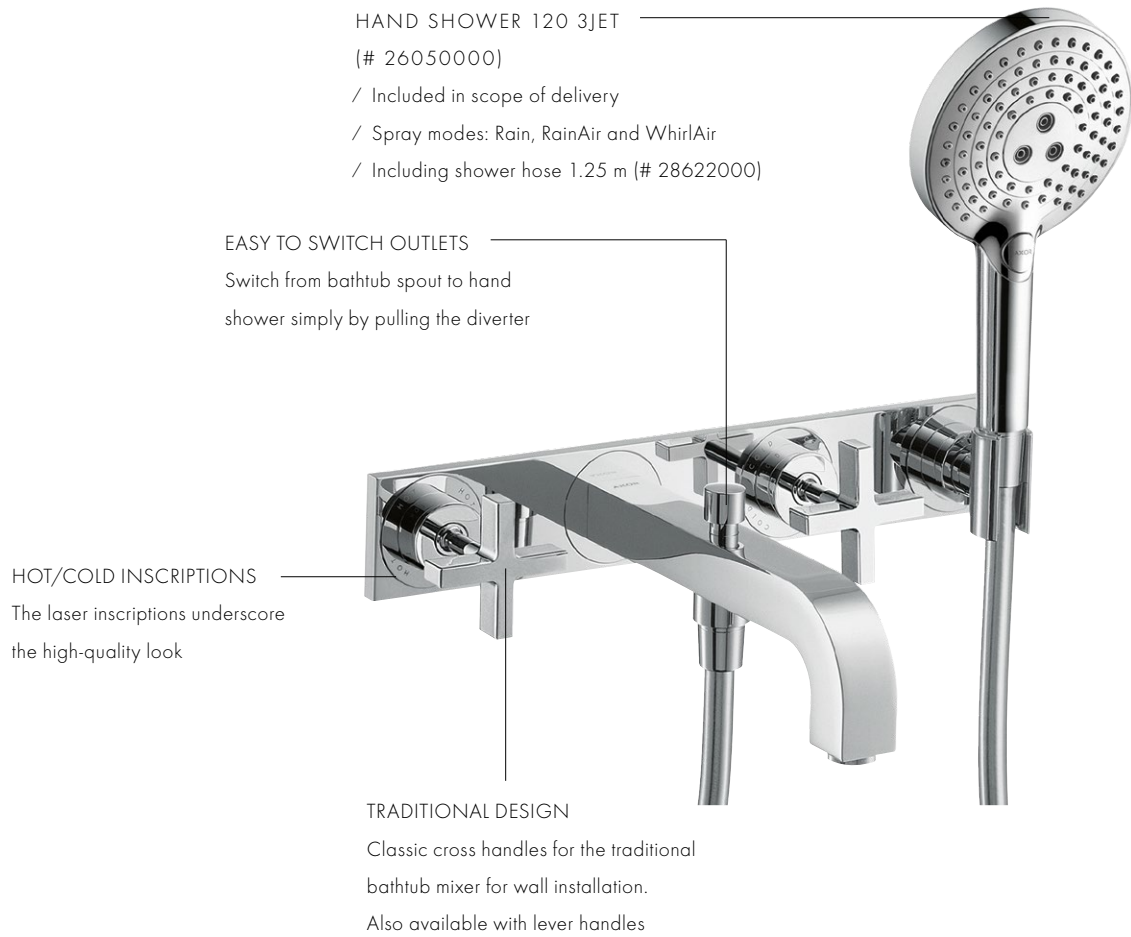

Basic set  
# 10452180

Single lever bath mixer floor-standing with lever handle  
# 39440, -000, -xxx

with rhombic cut (not shown)  
# 39471, -000, -xxx

Basic set  
# 10452180

Single lever bath mixer for concealed installation with lever handle  
# 39455, -000, -xxx

with integrated security combination according to EN1717 (not shown)  
# 39457, -000, -xxx

Basic set iBox universal  
# 01700180

Bath spout  
# 39410, -000, -xxx

Single lever bath mixer for exposed installation with lever handle  
# 39400, -000, -xxx

3-hole rim mounted bath mixer with cross handles  
# 39436, -000, -xxx

Basic set  
# 15484180

## AT THE BATHTUB: A SPECIAL RADIANCE

The traditional, wall-mounted bathtub mixer with classic cross handles underscores the monumental design. The geometric precision and striking flatness of the products for the wash basin and shower is carried over to the bathtub.