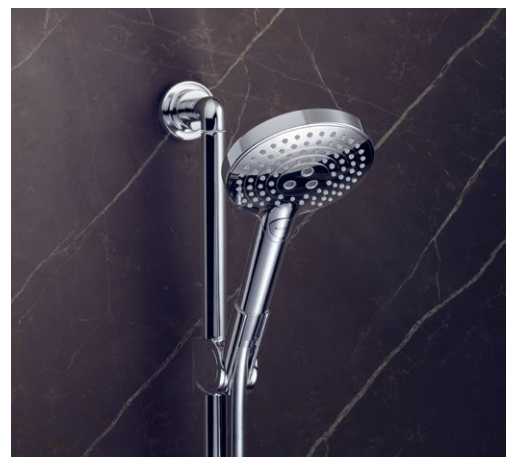

SHOWER

Shut-off/diverter valve Trio/Quattro for concealed installation with cross handle
39925, -000, -xxx
with lever handle (not shown)
39920, -000, -xxx
Basic set Quattro
16930180
Basic set Trio
16982180

Shut-off valve for concealed installation with cross handle
39965, -000, -xxx
Basic set 52 l/min spindle
16973180
Basic set 40 l/min ceramic
16974180
Basic set 130 l/min spindle
16970180

Shut-off valve for concealed installation with lever handle
39960, -000, -xxx
Basic set 52 l/min spindle
16973180
Basic set 40 l/min ceramic
16974180
Basic set 130 l/min spindle
16970180

Wall outlet stop with non return valve, shut-off valve and cross handle
39883, -000, -xxx

Wall outlet stop with non return valve, shut-off valve and lever handle
39882, -000, -xxx

Overhead shower 180 1jet
28489, -000, -xxx

Combinable with:
/ Shower arm 390 mm
(# 26431, -000, -820, -xxx)
/ Ceiling connection 100 mm
(# 26432, -000, -820, -xxx)
/ Ceiling connection 300 mm
(# 26433, -000, -xxx)

Shower set 0.90 m with hand shower 120 3jet
27991, -000, -xxx

Included in scope of delivery:
/ Hand shower 120 3jet
(# 26050, -000, -xxx)
/ Shower hose 1.60 m
(# 28626, -000, -xxx)

Shower bar 0.90 m
27831, -000, -xxx

Included in scope of delivery:
/ Shower hose 1.60 m
(# 28626, -000, -xxx)

Porter unit 120/120 with baton hand shower 2jet and shower hose
12626, -000, -xxx

Shower holder round
39525, -000, -xxx