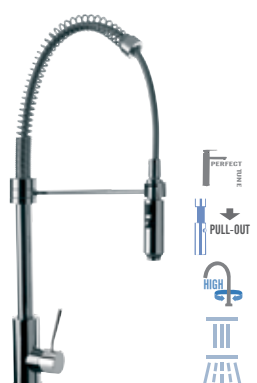

N 77
Single-lever mixer with round body. CR € 409,80

N 77 DJC € 427,00
N 77 DJD € 422,20
N 77 DJN € 409,80