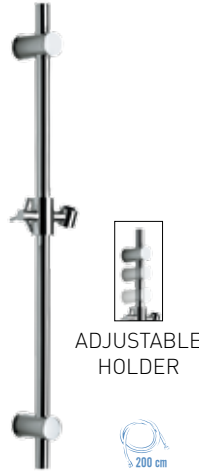

319G 333 € 124,50

Deluxe sliding rail, in c.p. brass, with round rod Ø 25 mm, with flexible, without hand shower, in box.