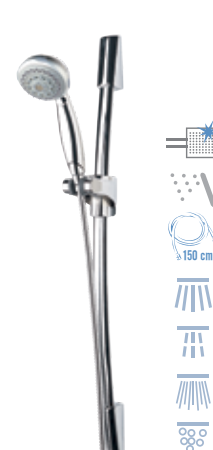

313E 321GR € 67,70

Sliding rail set with oval arch rod and anti-limestone 4 functions hydromassage hand shower and flexible hose 150 cm.