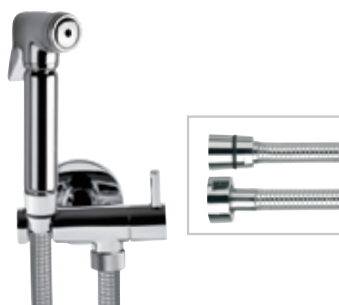

RB 100 S02

€ 61,40

Set composed of: hydro brush handshower, PVC in chrome flat conical flexible hose cm 120, "Minimal" angle valve with ceramic eadwork and "Lux" c.p. brass shower holder.