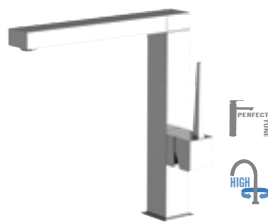

QK2 72 CR € 572,30
Single lever sink mixer swivelling spout, squared body.