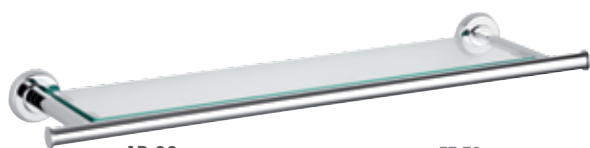

BATH ACCESSORIES

AR 20 € 57,70
Glass shelf with cp brass support, dimensions 17x60 cm.