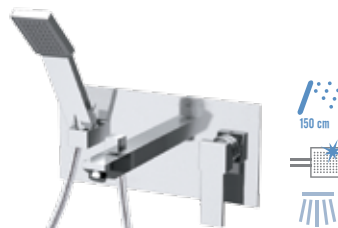

Q 04 CR € 405,60 BO-NO € 649,00
Single-lever bath mixer, with rectangular wall flange, spout long 18cm with diverter and integrated shower kit