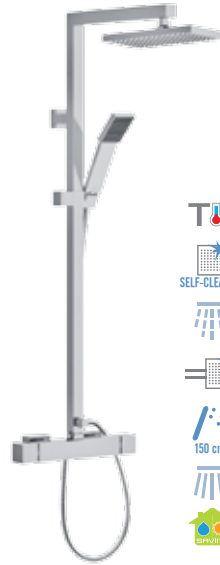

QT 37
CR € 1.163,70 BO-NO € 1.862,00

Shower set composed by:
External thermostatic shower single lever mixer QT35 with squared shower column with sliding central and diverter, including anti-limestone handshower 317SQ and showerhead all in c.p. brass 359SS 20x20 cm with silicone jets, anti-limestone. Shower flexible in c.p. brass included.