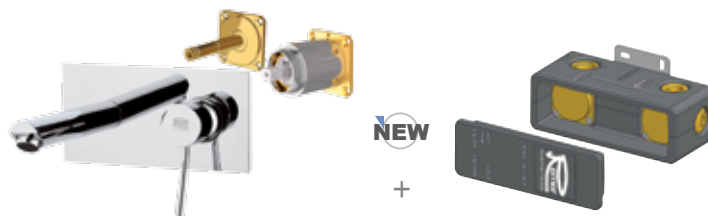

BUILT-IN BOX WASHBASIN MIXER

N 15 KB CR € 243,00 BO-NO € 388,80
Single-lever built-in basin mixer, with wall flange in chrome plated brass to match with the built-in box.

RR BOX15 € 105,00
Built-in box for single-lever built-in basin mixer.

BIDET MIXERS

N 20 CR € 127,80 BO-NO € 204,50
Single-lever bidet mixer with adjustable aerator.

N 21 CR € 106,20 BO-NO € 170,00
Single-lever bidet mixer with adjustable aerator.