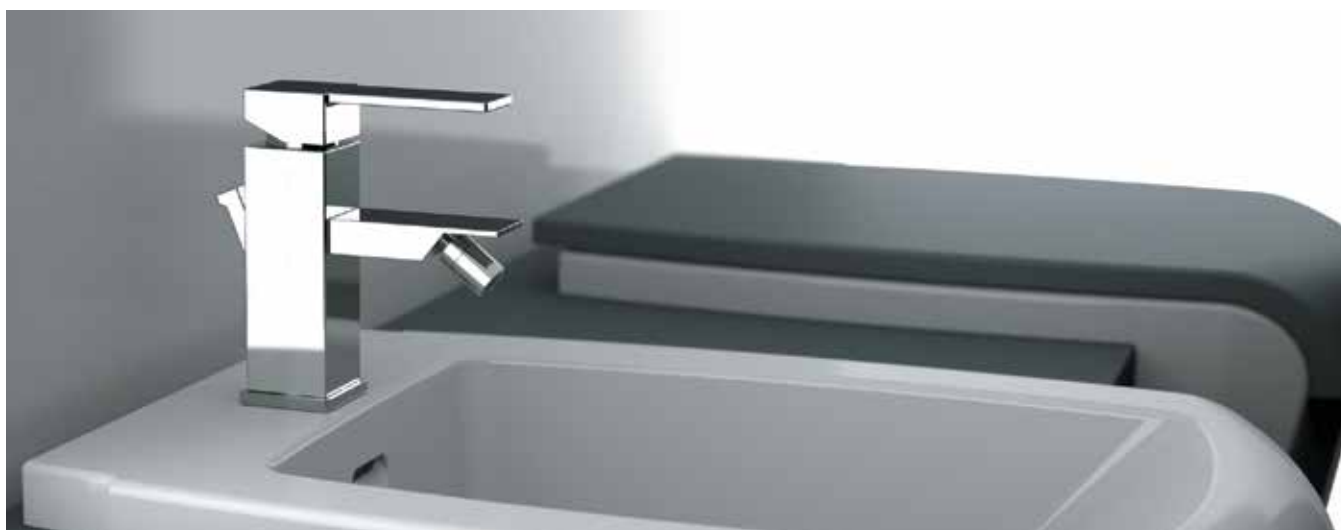

QUBIKA

QUBIKA

The design of Qubika has an elegant character and an immediate beauty.

The square base is harmonically intersected by the rectangular spouts of minimum thickness. Each single component is in harmony with the previous one in a game of sharp angles sculpting the object and delineating the characteristics of simplicity and strong visual impact. A series of high and minimal modernity.

The design of this line has been created by the Research and Development Group of Remer Rubinetterie, engineered and produced in Remer production facilities located in Milan province.