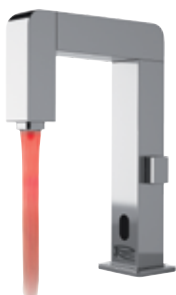

SE 18R

Sensor control basin mixer, with color device, with hot/cold water adjustment lever, angle valve with filter included.

CR € 855,30

TECHNICAL DATA:

- Working pressure: 1-5 Bar
- Water temperature max: 80° C max
- Input: Ø G 1/2 M
- Recognition range: about 10 cm adjustable
- Electrical connection: 4 lithium 1,5 V batteries type AA- Adhesive Battery Holder IPX5.
- 2 selectable operation modes (low-consumption/high reactivity)
- CE approved.
- IP67 connections.