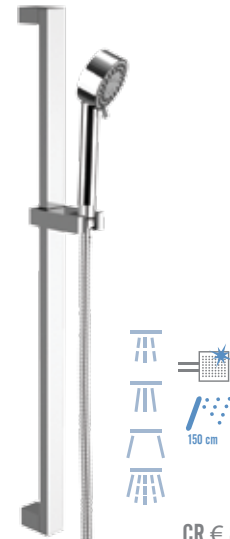

317Q 319M0 CR € 88,90
C.p. sliding rail set ultraflat rectangular rod and c.p. minimal hand shower 4 functions hydromassage, anti-limestone with silicone jets.

SHOWER COLUMNS

D 34 34 CR € 180,30
Bath/shower mixer Dream series with upper 3/4" connection and lower connection 1/2".