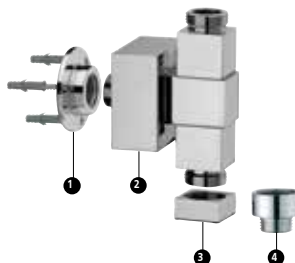

330 S RA € 153,80
Water punch outlet and wall bearing for shower columns, multifunction:
- high wall bearing
- high punch for water outlet
- low punch for water outlet with closing plug
- low punch for outlet water, for shower flexible hose

Components:
1. Wall fixing
2. Central body
3. Reduction 3/4Fx1/2M
4. Closing plug 3/4F