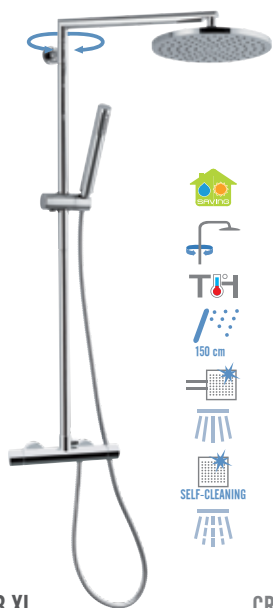

NT 37B XL CR € 733,20

External thermostatic shower single lever mixer NT35 with minimal shower column with sliding central and diverter, including anti-limestone hand shower in abs 317DM and shower head in c.p. abs 356MD25 Ø 25 cm with silicone jets, anti-limestone. Shower flexible in c.p. brass included.