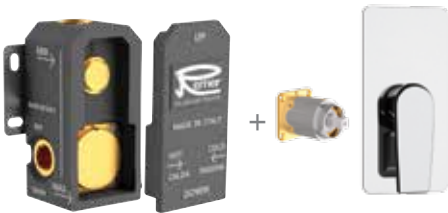

BUILT-IN BOX MIXERS

RR BOX € 81,00
Built-in box for shower mixer with diverter.

A 30 KB CR € 128,00 BO-NO € 204,80
Shower mixer set to match with the built-in box.