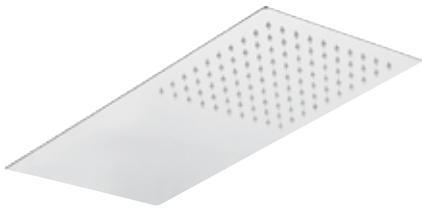

350 UFX € 357,90

Ultra slim stainless steel mirror polished wall shower head 50x25 cm.