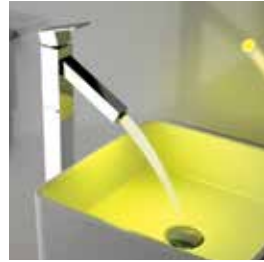

COLLECTION 18-19