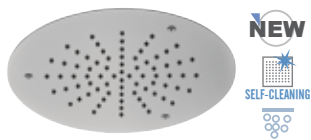

357 SFM 30 € 430,00
Ceiling stainless steel mirror polished shower head with antilimestone system Ø30 cm, with rain jet.