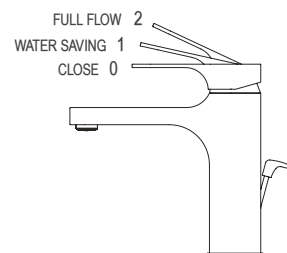

OPTIONAL ECO

ANTISCALDING