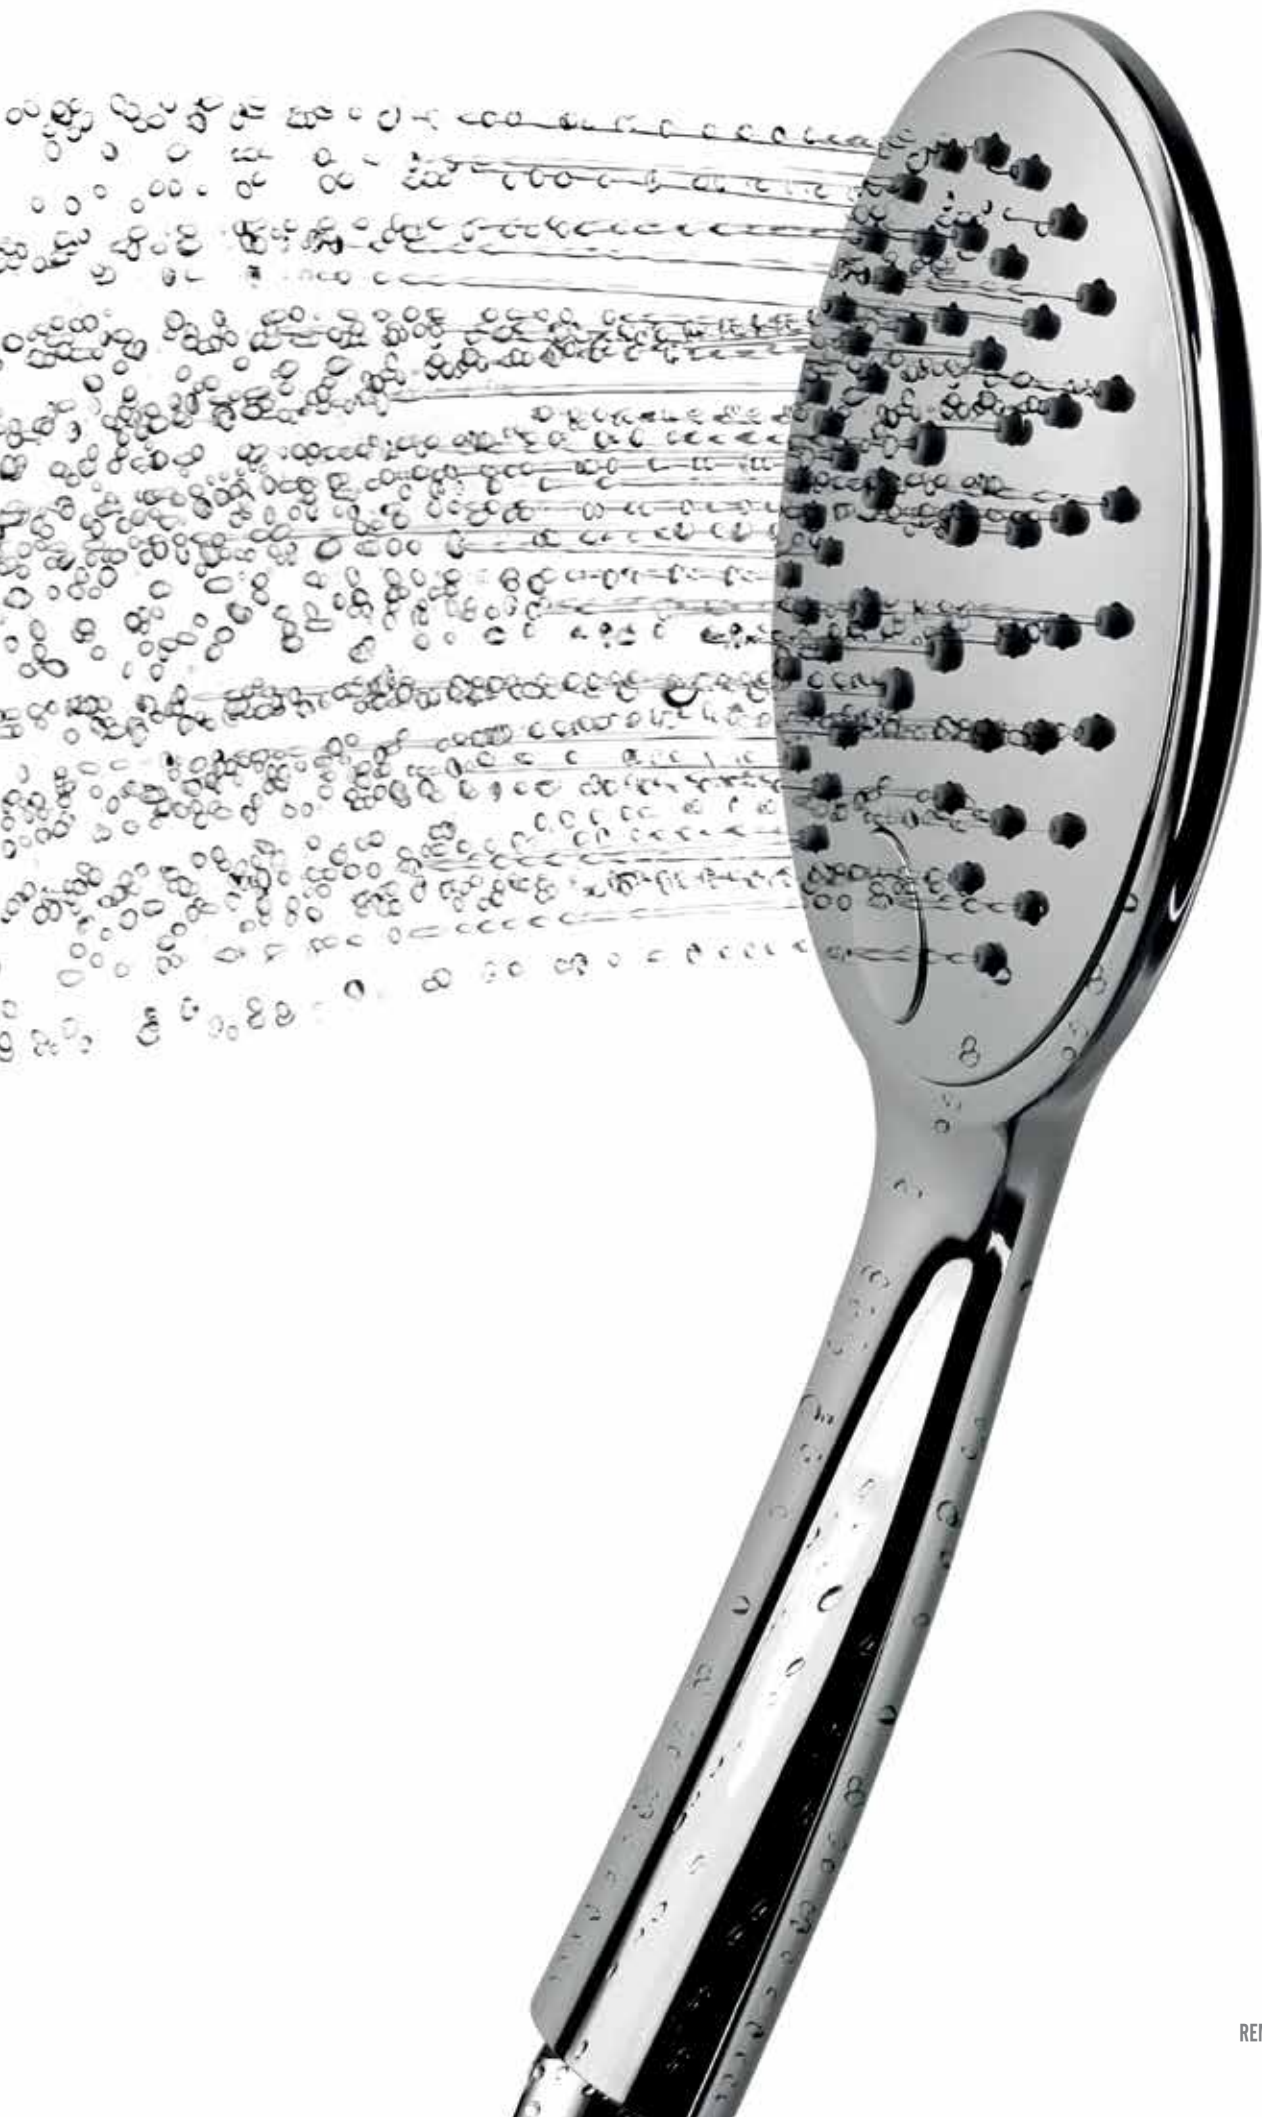

SHOWER FLEXIBLE HOSES

HAND SHOWERS

BUILT-IN BOX

WELLNESS KIT

COLOR THERAPY

ARMS AND SHOWER HEADS

SHOWER PANELS

SHOWER COLUMNS