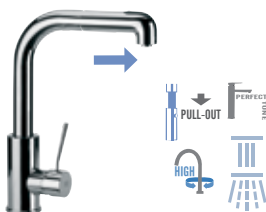

N 82 C CR € 313,20
Single-lever mixer with round body.