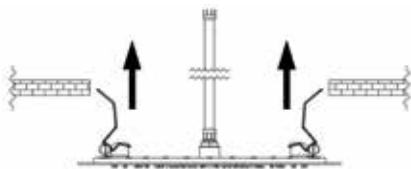

“EASY FIX” CEILING APPLICATION

1