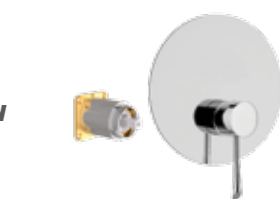

J30 LE CR €78,70 BO-NO €126,00
Single-lever shower mixer (external components), with deluxe flange.

X STYLE

MINIMAL

JAZZ

BUILT-IN BOX MIXERS

RR BOX € 81,00
Built-in box for shower mixer with diverter.

J30 KB CR €148,00 BO-NO €236,80
Shower mixer set to match with the built-in box.