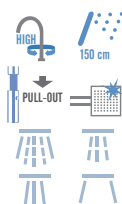

Single lever deck sink mixer serie Minimal ever diverter integrated on the spout, with pull-out C.p. minimal handshower 4 functions hydromassage, anti-limestone with silicone jets.

CR € 323,50

N 48 332 EU