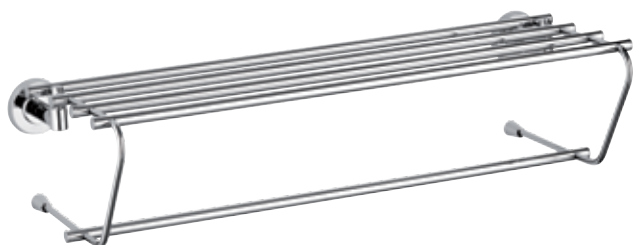

AR 70 € 112,20
Cp brass multiple bar towel holder, length cm 60.