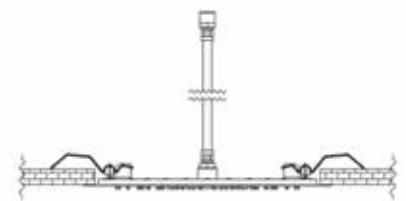

While keeping the showerhead slightly inclined, proceed by spring-loading and inserting the two other springs as shown in picture 2.

3