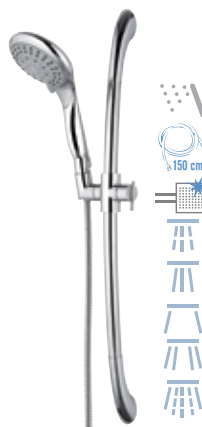

310M 318XF € 70,60

C.p. sliding rail set with round arch rod and anti-limestone, hydromassage, 5 functions hand shower with silicone jets and flexible hose 150 cm.