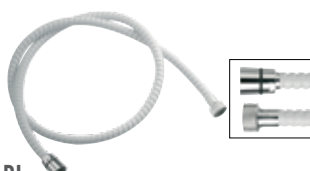

334 CN BI

Flexible hose for shower Spyroflex, in atoxic pvc, all white, with one conical nut.

cm 120	cm 150	cm 200
€ 6,70	€ 7,50	€ 8,90