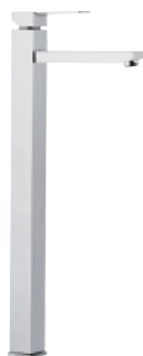

Q 10 LXXL CR € 487,30 BO-NO € 779,70
Single-lever basin mixer XXL high neck with squared click-clack waste with overflow.
Height 525 mm, interaxis 155 mm.