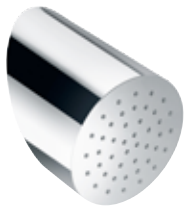

MINIMAL WALL SHOWER HEAD

350 XN € 449,90
Stainless steel mirror polished wall shower head
Ø15,4 cm, lenght 29,17 cm,.