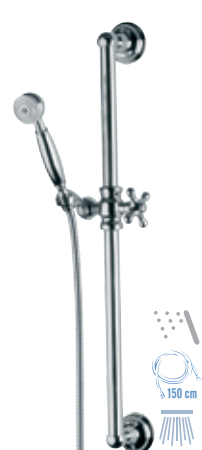

317L 323CR € 177,10

Luxury Liberty sliding rail set, completely in c.p. brass, with round rod and liberty c.p. brass hand shower and flexible hose 150 cm.