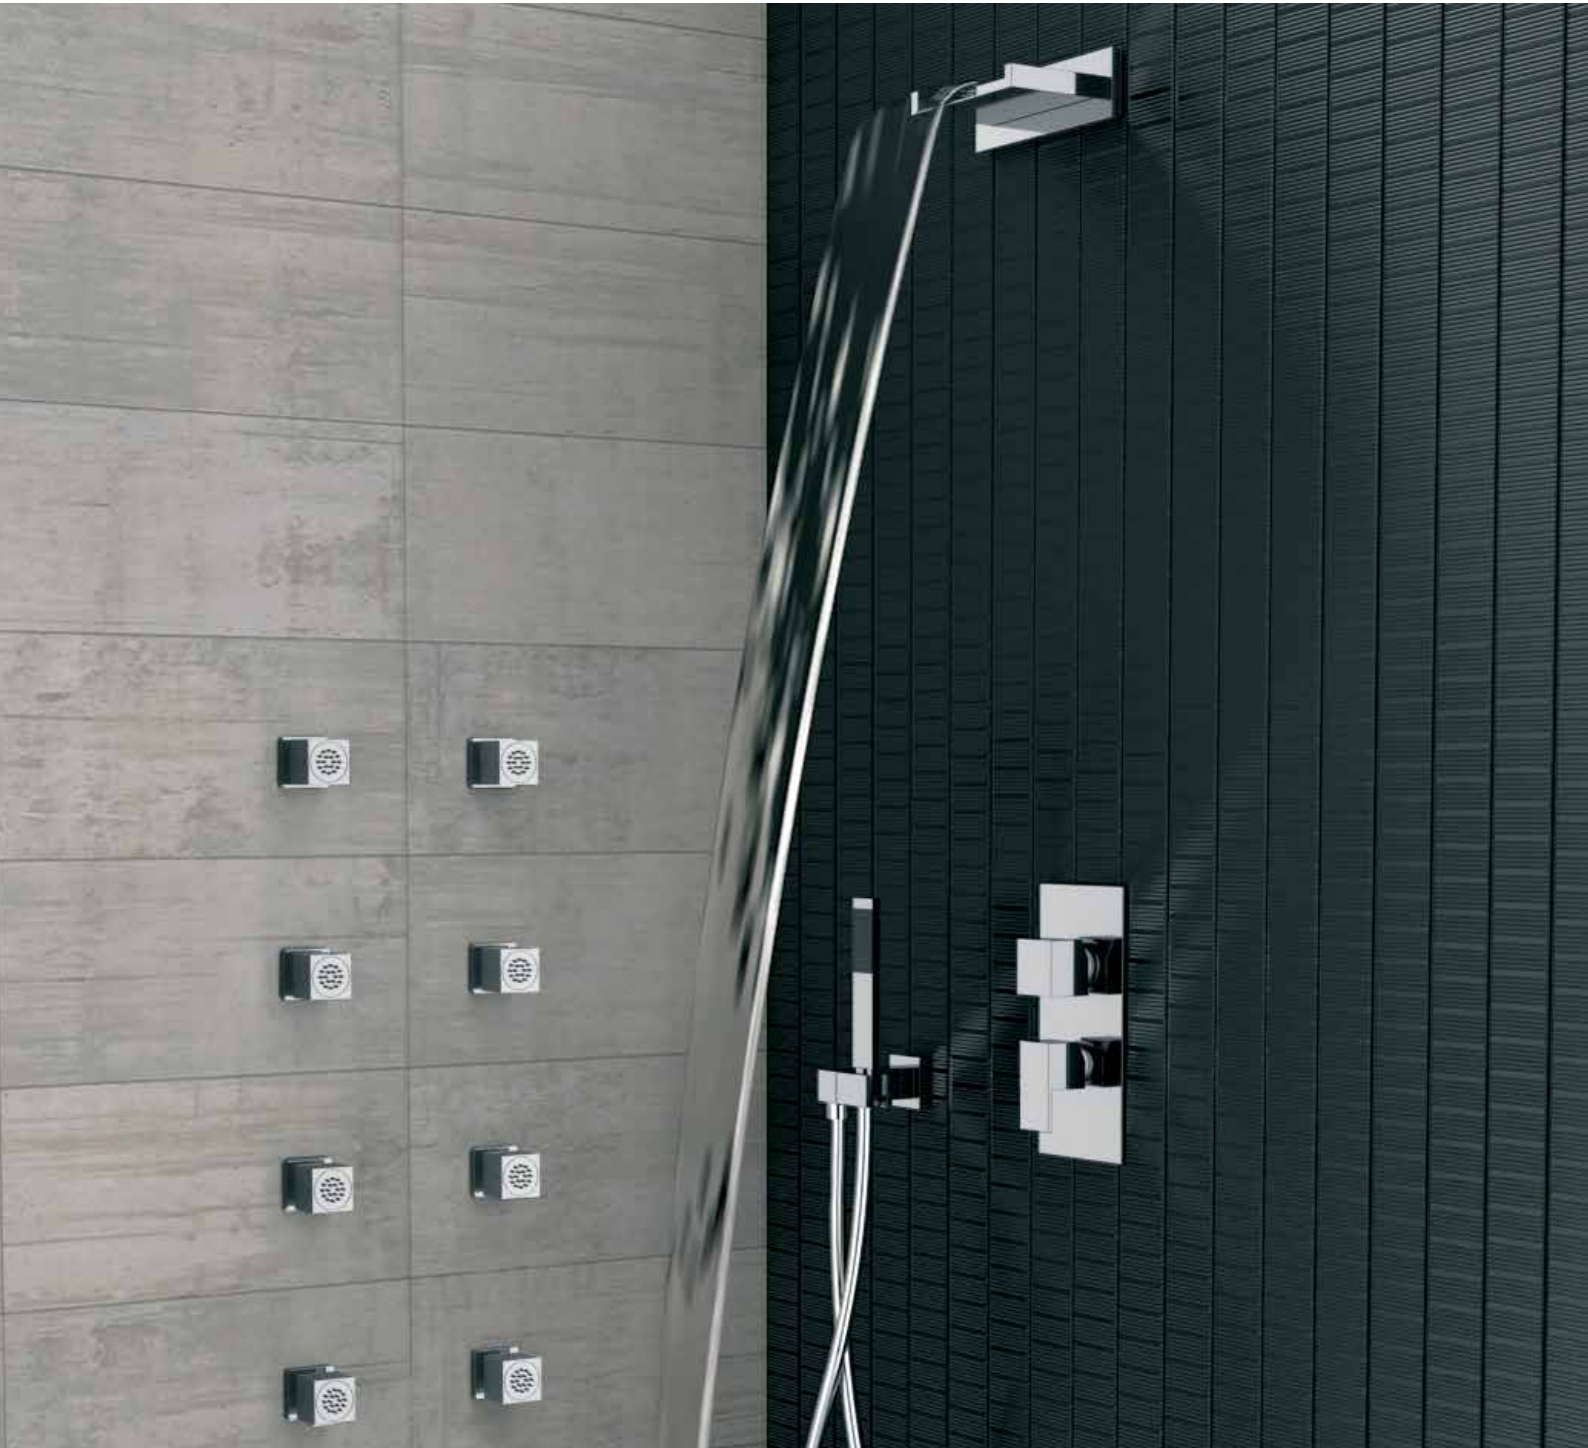

FLASH

WELLNESS

Z 93 7 S02

CR € 1.364,40

Shower set composed by:
Art. 359 ZC: brass shower head with waterfall jet.
Art. Q 34 JET: 6 hydromassage anti-limestone jets.
Art. 337S 317RR 333CN150: Water punch with duplex shower holder, flat handshower and conical flexible cm 150, all in c.p. brass.
Art. Z 93 7: Built-in shower mixer with three ways diverter and seven positions on single flange.

Z 93 7 S03

CR € 1.466,60

Shower set composed by:
Art. 359 ZC: brass shower head with waterfall jet.
Art. 337S 317RR 333CN150: Water punch with duplex shower holder, flat handshower and conical flexible cm 150, all in c.p. brass.
Art. Z 93 7: Built-in shower mixer with three ways diverter and seven positions on single flange.
Art. 91 ZC: built-in spout with waterfall jet.