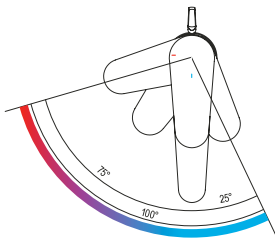

ECO TECHNOLOGY

Design and environmental technology

The ECO cartridge was created to control consumption, for a real saving, economic and environmental. This is thanks to the possibility of combining different technologies such as:

ENERGY SAVING: is achieved by using a specific cartridge opening only cold water, with the lever in aligned position relative to faucet spout. In that position the hot water way is not opened.

ANTISCALDING: is obtained by applying a ring-nut on the cartridge. Subject to adjustment during the installation, this allows the maximum temperature limitation, preventing the complete rotation of the handle toward the hot water. The factory ring-nut "default" setting is in neutral position. (combinable optional with previous technology).

WATER SAVING DYNAMIC: dynamic flow limitation technology is done through a system that let the user feel a light limitation of the lever opening around exclusively around 50% of maximum water flow and results in being an invitation for the user not to open completely the water flow when not strictly necessary though reducing water consumptions. Further erogation until 100% of flow is indeed and always possible with the usual smoothness of the lever once passed this light resistance.

(combinable optionals with previous technologies).
8 LITRES PER MINUTE DISPENSING AERATOR
(6, 4, 3 litres per minute alternatively).

STANDARD ECO

ENERGY SAVING

COD. 83L8
STANDARD 8 L/min

OPTIONS:

3 L/MIN
4 L/MIN
6 L/MIN