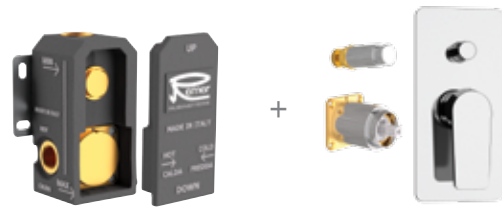

RR BOX € 81,00
Built-in box for shower mixer with diverter.

D 09 KB CR € 152,00
Shower mixer set with diverter to match with the built-in box.