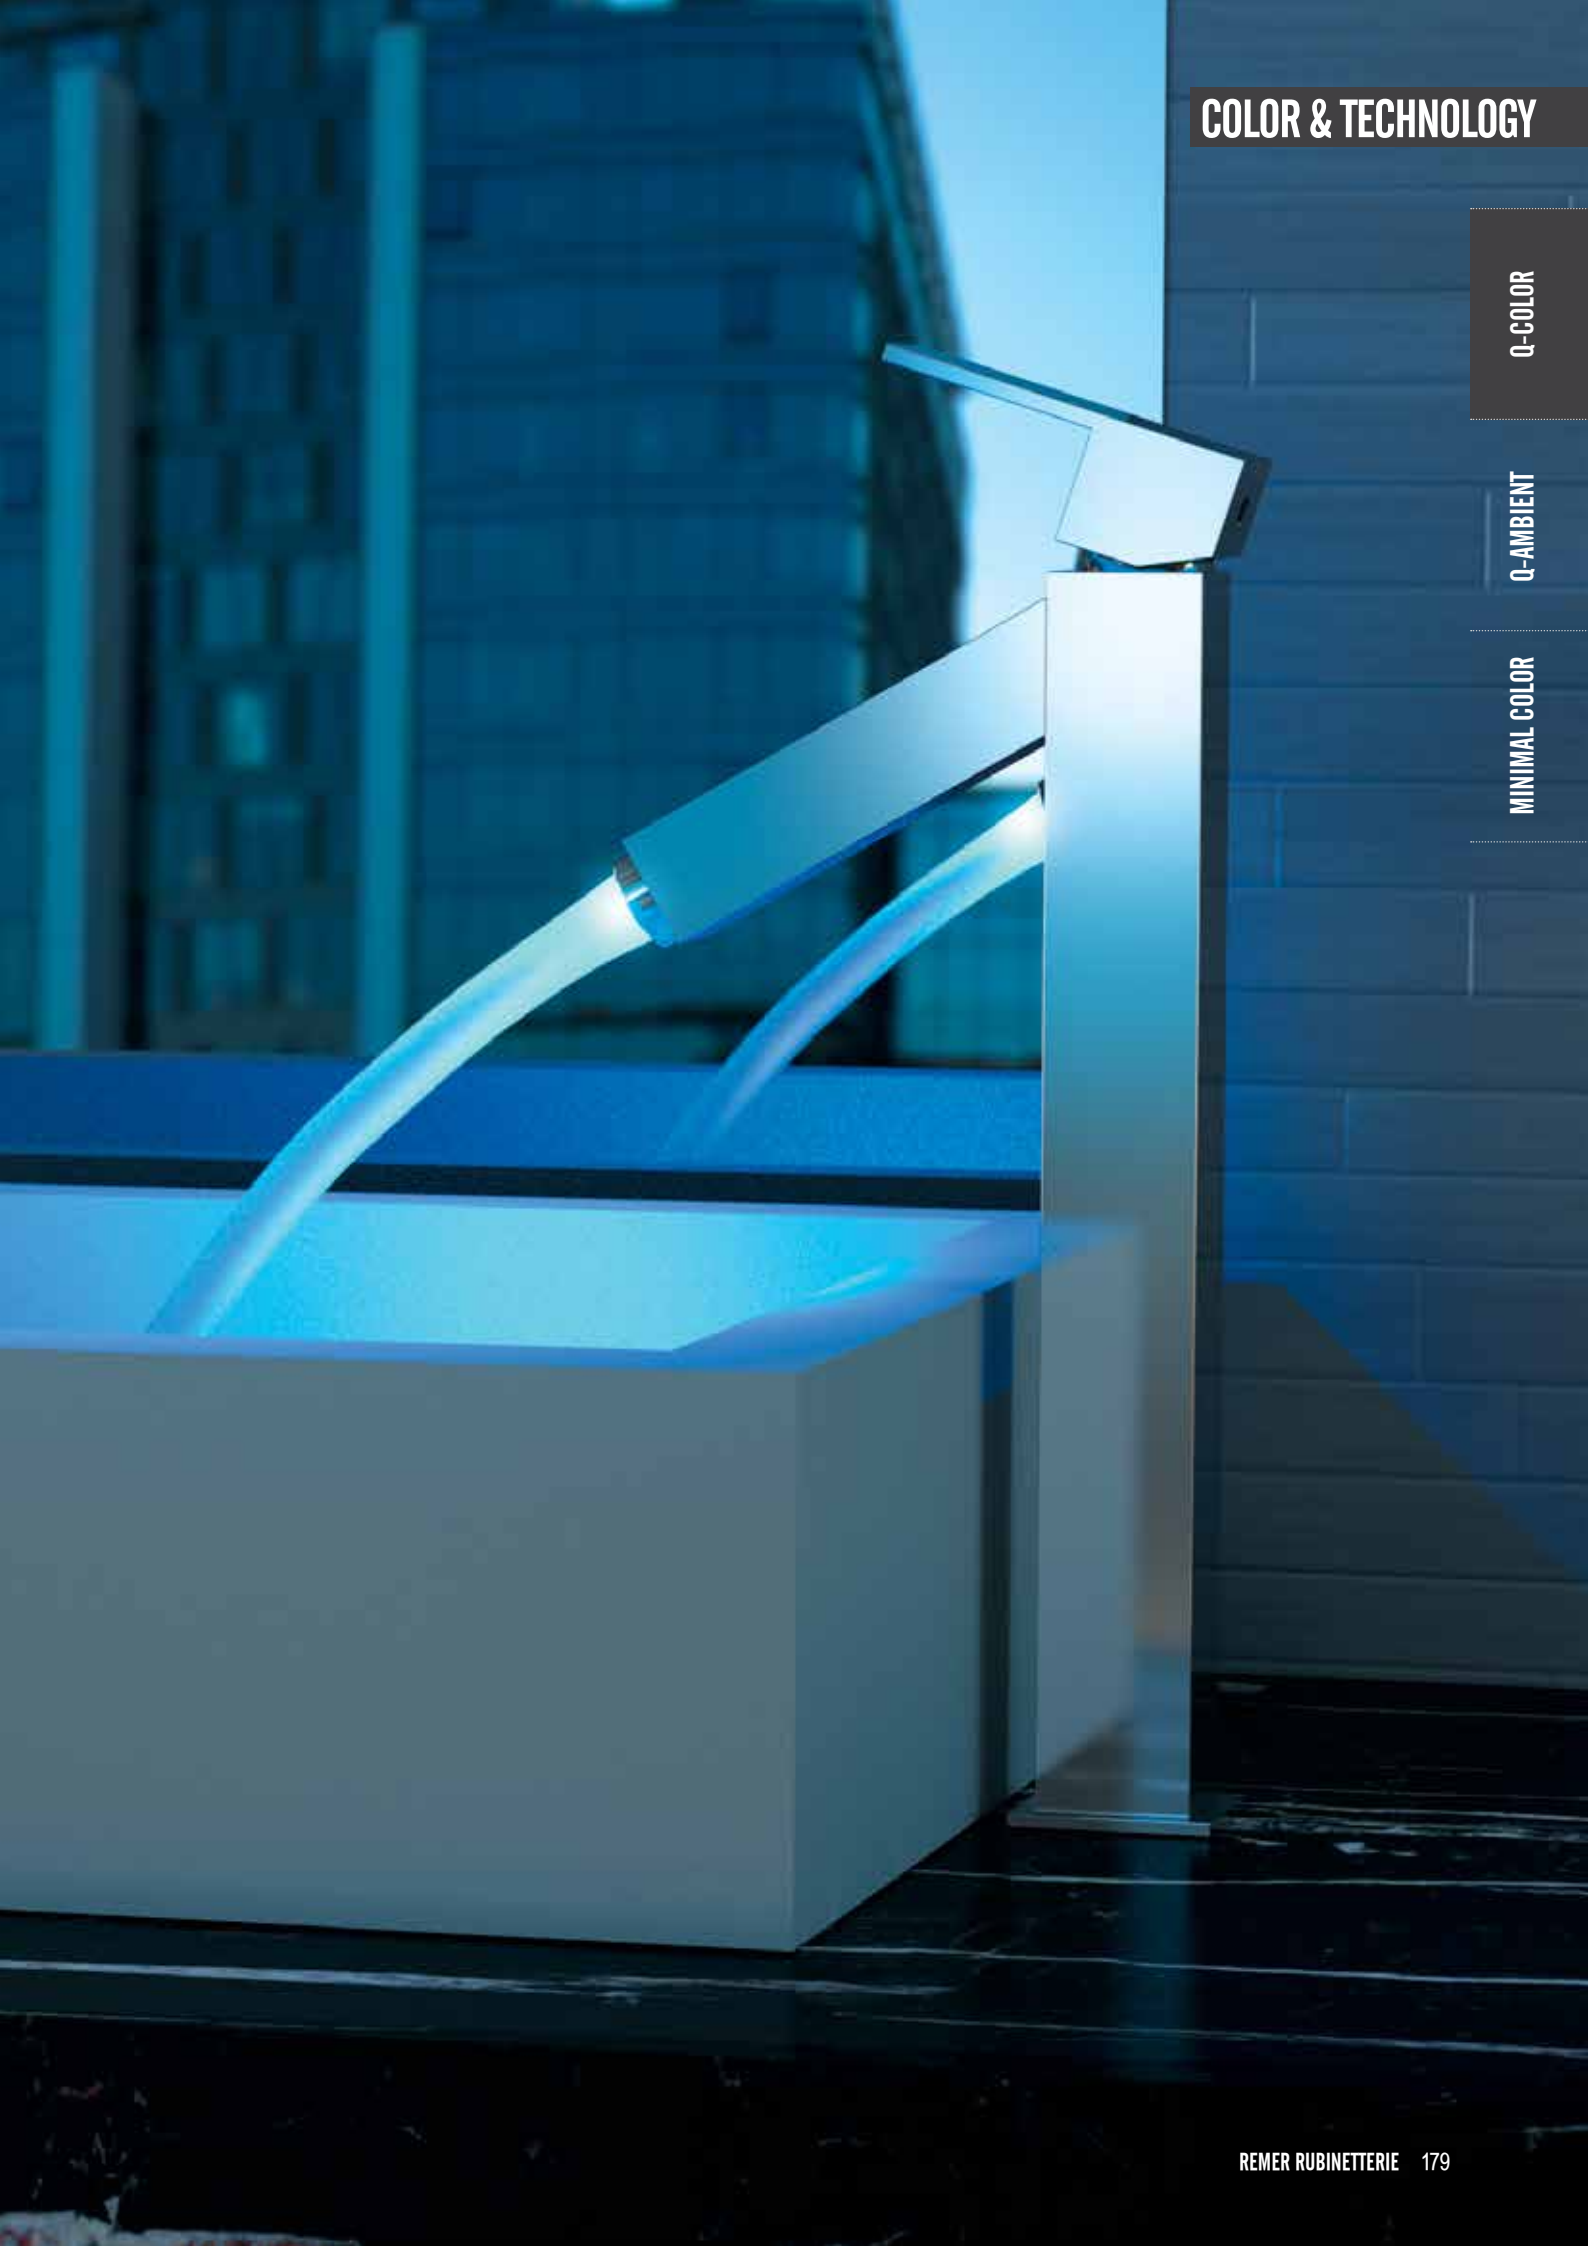

Q-COLOR

Q-AMBIENT

MINIMAL COLOR

Q-COLOR

Q-COLOR

Q-Color is the Remer Rubinetterie project that, starting from the concept of cubic shapes based on 25 mm minimal cartridge, develops a fully squared design and a very elegant impact mixer; proportions are conceived to be carried over and to give to this line a great harmony between the parts.