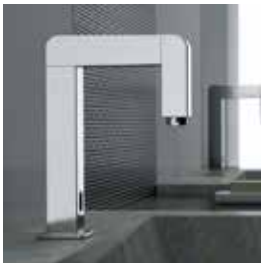

Remer Rubinetterie S.p.A.
Via Leonardo da Vinci, 83
20062 Cassano d'Adda (MI) Italy
Tel. +39 0363 364 211
E-Mail: info@remer.eu
www.remer.eu