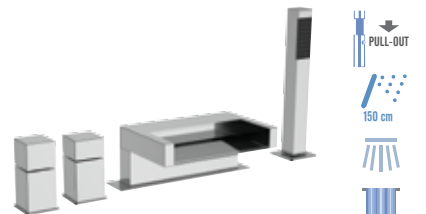

SC 06 3 CR € 1.314,80
single lever deck bath/shower mixer with diverter, waterfall spout, 1 function squared chrome plated brass pull-out hand shower.