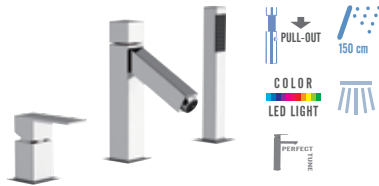

Concentrated spray massage water saving

Wide coverage rain

With waterfall jet

With multi jet

With Ambient led faucet technology

Pull-Out Hand shower

COLOR & AMBIENT

QR 07