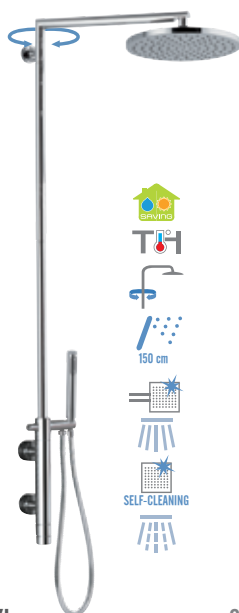

NT 36B XL CR € 962,00

External thermostatic shower single lever mixer NT 35V with minimal shower column with sliding central and diverter, including anti-limestone hand shower in abs 317DM and shower head in c.p. abs 356MD25 Ø 25 cm with silicone jets, anti-limestone. Shower flexible in c.p. brass included.