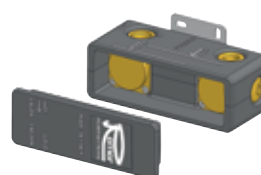

RR BOX 15 € 105,00
Built-in box for single-lever built-in basin mixer.

X STYLE

MINIMAL

JAZZ

Q DESIGN

QUBIKA

S03