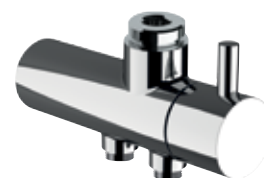

330 N RA € 53,40
Support for 3/4 shower column with integrated diverter and lower water punch 1/2. **NEW**