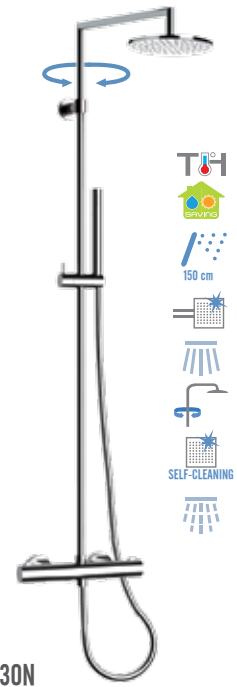

EQ 37 330N CR € 600,50
External thermostatic shower single lever mixer EQ32 with shower column with sliding central and diverter, including anti-limestone hand shower in c.p. brass 317DM and anti-limestone shower head 356MD25 Ø 25 cm. Shower flexible in c.p. brass included.