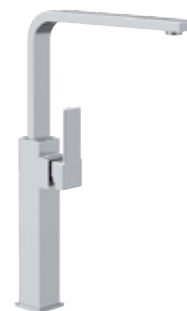

Q 10 GLXL CR € 316,50 BO-NO € 506,40
XL high single-lever one-hole sink mixer, with long "U" spout, with squared click-clack waste with overflow.
Height 410 mm, interaxis 220 mm.