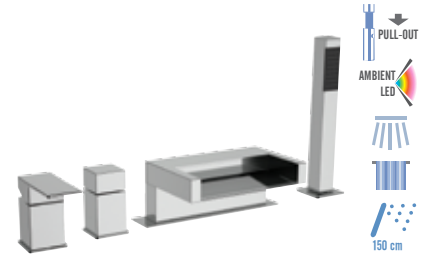

QA 06

Single-lever deck bath/shower mixer with diverter, c.p. brass 1 function pull-out hand shower and waterfall spout with led light AMBIENT device.

CR € 2.034,10