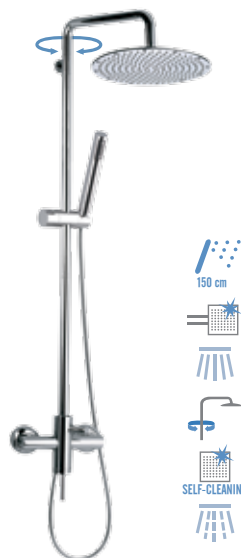

N 37 XL CR € 995,30 BO-NO € 1.592,50
External shower single lever mixer with incorporated diverter, with swivable deluxe sliding column, complete with XL anti-limestone C.P. brass shower head Art. 359MMXL Ø 35 cm, abs minimal handshower and brass flexible hose.