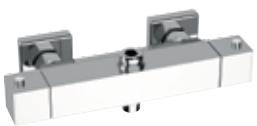

CR € 314,40

ST 31L

Thermostatic shower mixer, squared shape, with lower 1/2" connection, handles in chrome plated brass.

CR € 382,90

ST 32

Thermostatic shower mixer, squared shape, with integrated diverter, upper 3/4" connection and lower 1/2" connection, handles in chrome plated abs.