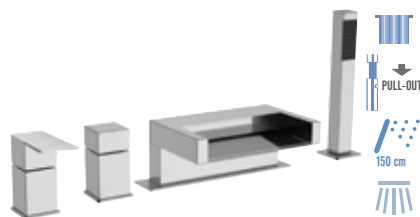

QD 14 CR € 371,90
Single lever built-in basin mixer, with vertical rectangular wall flange, spout length 18 cm.

QD 21 CR € 180,10
Single-lever bidet mixer without waste.

BATH MIXERS

Z 07 CR € 495,00
Single lever deck bath/shower mixer with integrated diverter on the spout and pull-out c.p. brass handshower.