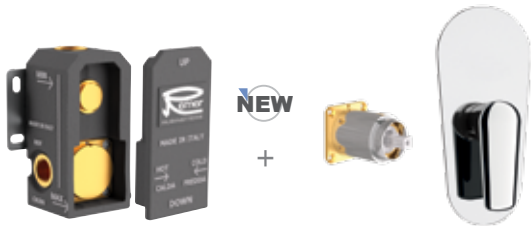

WINNER

RR BOX € 81,00
Built-in box for shower mixer with diverter.

V 30 KB CR € 127,00
Shower mixer set to match with the built-in box.

RR BOX € 81,00
Built-in box for shower mixer with diverter.

V 09 KB CR € 151,00
Shower mixer set with diverter to match with the built-in box.