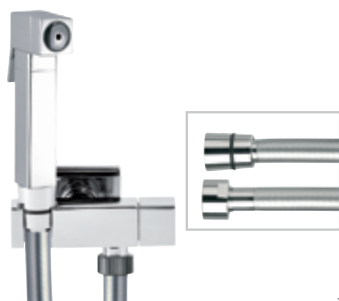

RB 120 S01

€ 81,60

Set composed of: hydro brush handshower, PVC metallized conical flexible hose cm 120, "SQ" angle valve with ceramic eadwork and "Lux" c.p. brass shower holder.