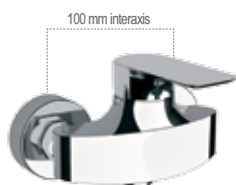

IC 31 CR € 71,20

Wall mounted single lever shower mixer, interaxis 100 mm, without dhower set.