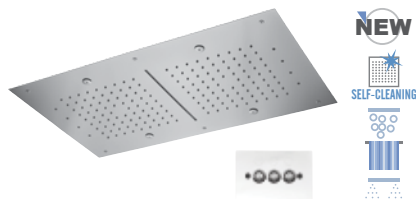

357 RR7040 NC € 3.010,00

Ceiling stainless steel mirror polished shower head 70x40 cm, with 3 functions: 2 rain jet workstations, nebulization (4 outlets) and 1 central waterfall jet. 7 colors light led with 40 shades. Powered by electricity with low voltage transformer included (12V). Wall push-button included.

357 RR7040 NCW € 3.010,00

As art. 357 RR7040 NC, with wireless remote control included.