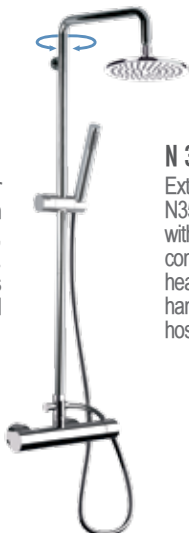

N 37 R CR € 695,30
External shower single lever mixer N35R with incorporated diverter, with swivable deluxe sliding column, complete with anti-limestone shower head 359MM20 Ø 20 cm, Abs minimal hand shower 317DM and brass flexible hose.