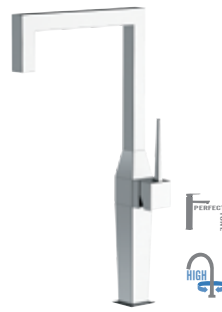

NK 73 CR € 684,50
Single-lever mixer with chrome movable spout, round base and 2 jets extractable handshower.

QK 72 CR € 635,80
Single-lever sink mixer with side lever and movable spout. Equipped with Ø25 cartridge.