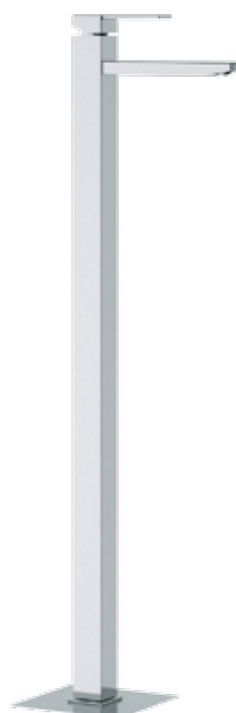

Q 18 CR € 1.083,40 BO-NO € 1.733,50
Single-lever basin mixer floor mounting with squared click-clack waste with overflow.
Height 1025 mm, interaxis 170 mm.