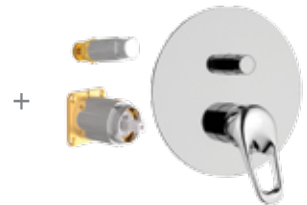

BUILT-IN BOX MIXERS

RR BOX € 81,00
Built-in box for shower mixer with diverter.

NEW

R 30 KB CR € 119,00
Shower mixer set to match with the built-in box.

RR BOX € 81,00
Built-in box for shower mixer with diverter.