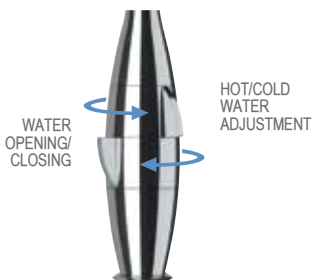

BK 72 CR € 568,00
Double-lever mixer with movable spout.

BK 74 CR € 624,90
Double-lever mixer with movable spout.

ELEGANT GOURMET

ELEGANT KITCHEN

KITCHEN

GOURMET

GOURMET COLOR

DECK SINK MIXER