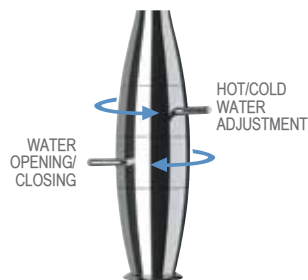

BK 72 CR € 568,00
Double-lever mixer with movable spout.

BK 74 CR € 624,90
Double-lever mixer with movable spout.

ELEGANT GOURMET

ELEGANT KITCHEN

KITCHEN

GOURMET

GOURMET COLOR

DECK SINK MIXER