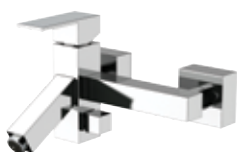

QR 05 CR € 601,10
Exposed bath/shower mixer without shower kit.