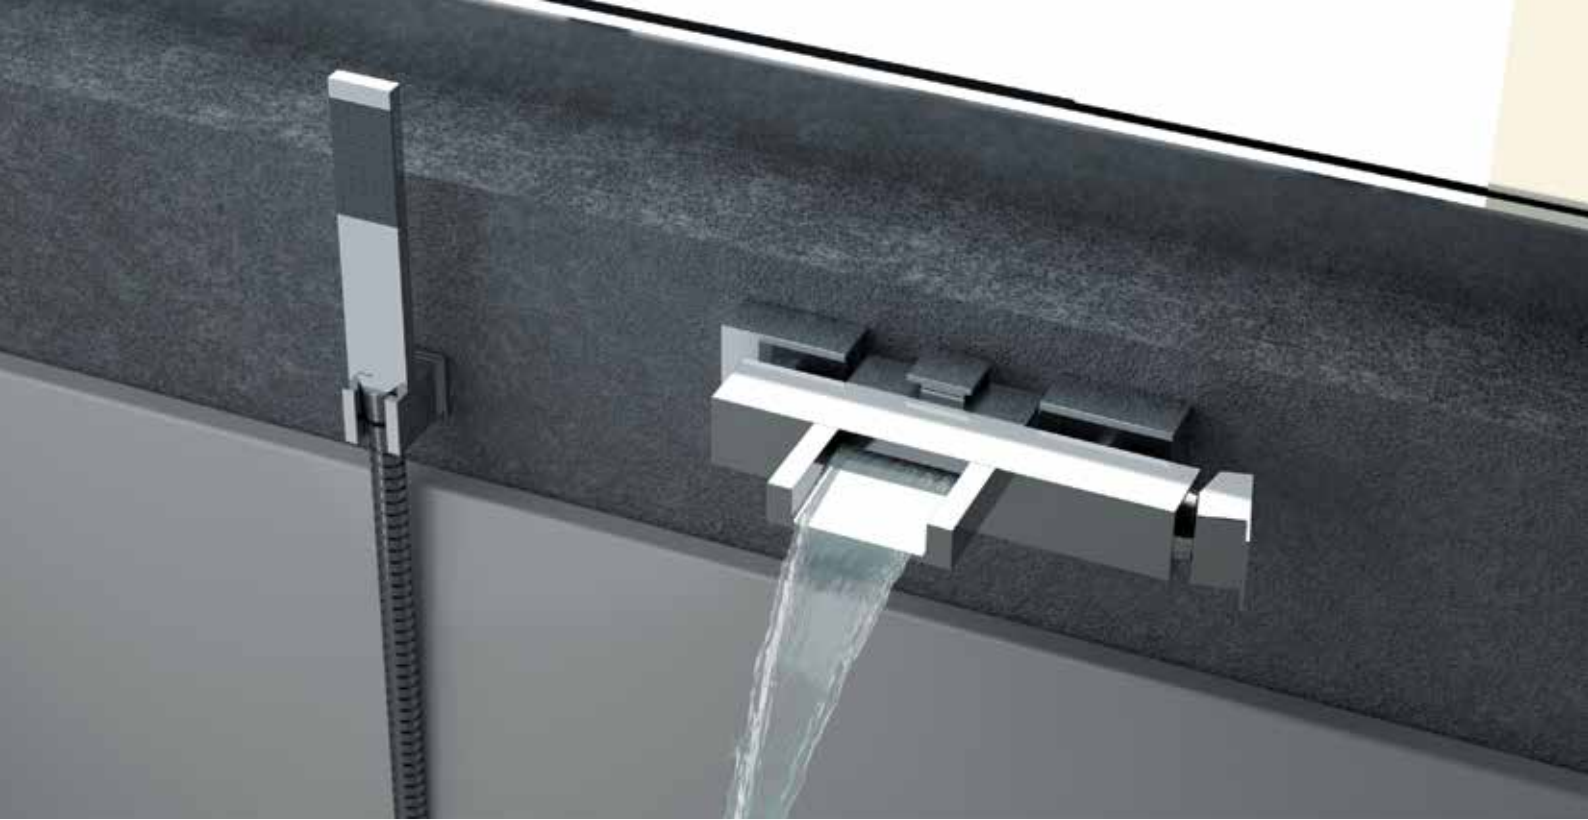

AMBIENT LED
PERFECT SHINE
HIGH
CE

AMBIENT

FLASH

TECHNICAL CHARACTERISTICS:

The series is equipped with ceramic cartridge, Ø 25 mm, produced by S.T.S.R. - Research Development Technical Office - www.stsr.it