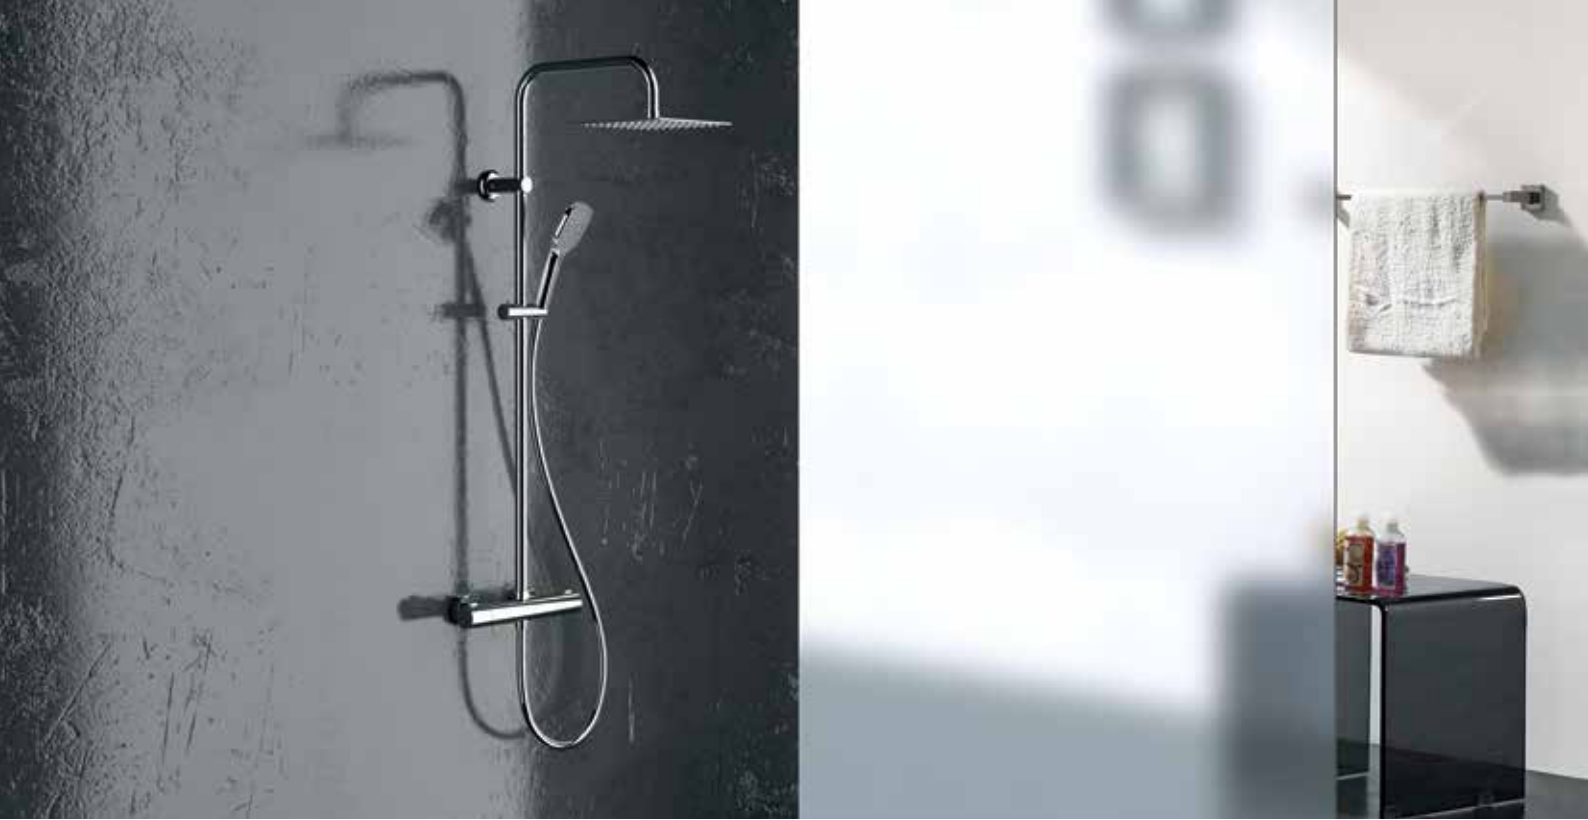

MINIMAL THERMOSTATIC SHOWER COLUMN