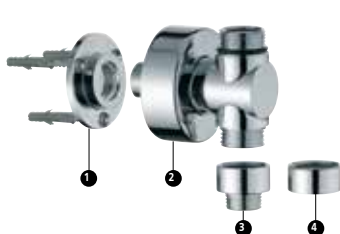

330 RA € 102,30
Water punch outlet and wall bearing for shower columns, multifunction:
- high wall bearing
- high punch for water outlet
- low punch for water outlet with closing plug
- low punch for outlet water, for shower flexible hose

Components:
1. Wall fixing
2. Central body
3. Reduction 3/4Fx1/2M
4. Closing plug 3/4F