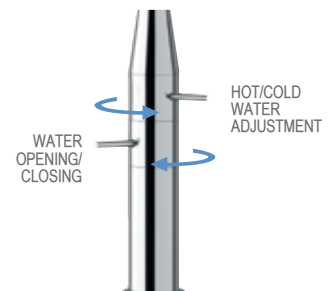

BK 72 CR € 568,00
Double-lever mixer with movable spout.

BK 74 CR € 624,90
Double-lever mixer with movable spout.

ELEGANT GOURMET

ELEGANT KITCHEN

KITCHEN

GOURMET

GOURMET COLOR

DECK SINK MIXER