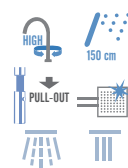

Single lever deck sink mixer serie Minimal lever diverter integrated on the spout, with pull-out C.p. Abs minimal hand shower shut-off, with plain handgrip 1/2".

CR € 334,90