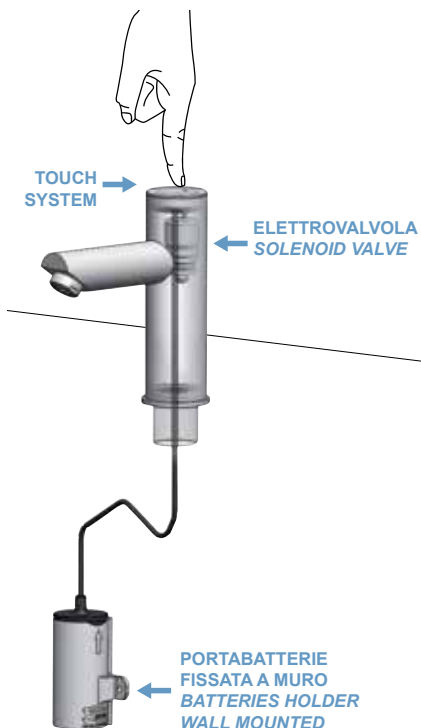

The electronic timing of TEMPOR TOUCH models uses PIEZO activation technology.

The water supply is activated by pressing a piezoelectric button and automatically stops after a while or upon request with a further subsequent pressing.