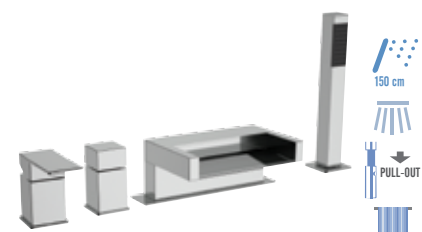

ZC 06 CR € 1.297,20

Single lever deck bath/shower mixer with diverter, waterfall spout and c.p. brass pull-out hand shower