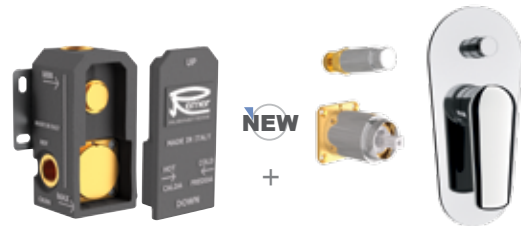

RR BOX € 81,00
Built-in box for shower mixer with diverter.

V 09 KB CR € 151,00
Shower mixer set with diverter to match with the built-in box.