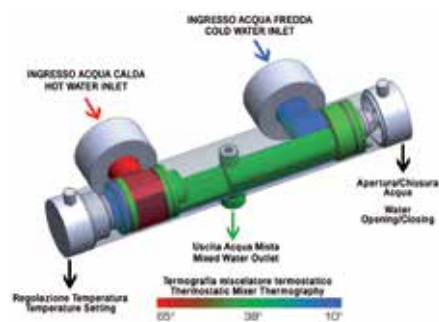

ELEGANCE

Q-ELEGANCE

MINIMAL THERMO

QUBIKA THERMO

THERMO

TOUCH SAFETY

It guarantees that the outer surface of the thermostatic mixer is never too hot by the touch, thus avoiding burns.

100% safe and effective
This technology protect the user by separating the flow of hot water inside the mixer from the outside, thus preventing the human body from coming into direct contact.