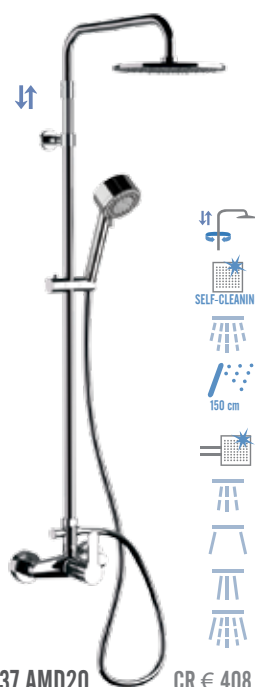

W37 AMD20 CR € 408,60

Shower column with shower mixer and upper connection 3/4", with telescopic shower column with diverter, c.p. hand shower 4 functions with antilimestone jets, with 333 CN 150 cm flexible hose and c.p. ABS shower head, rain jet, Ø 20 cm Art. 356 MD20, with anti-limestone silicon jets.