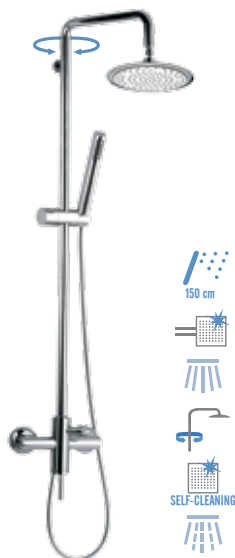

SHOWER COLUMNS

N 37 CR € 682,20 BO-NO € 1.091,60
External shower single lever mixer with incorporated diverter, with swivable deluxe sliding column, complete with anti-limestone c.p. matt chrome ABS shower head Art. 356LUX Ø 24 cm, abs minimal handshower and brass flexible hose.