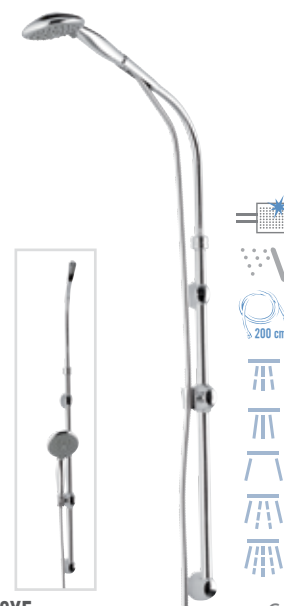

318C 318XF € 245,60

C.p. sliding bar with double hand shower support position and turnable and extensible high arm in c.p. brass, like shower head function, with anti-limestone hand shower 5 functions and flexible hose 200 cm.