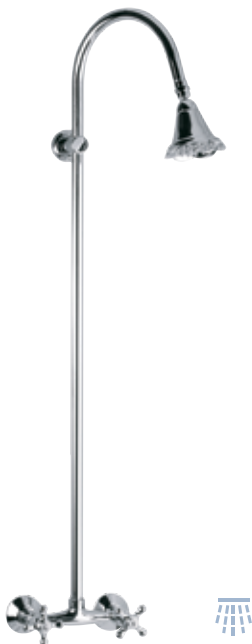

SHOWER MIXERS

Shower wall mounted mixer with deluxe pipe and brass shower rose bell shaped.

ARTICLE	36 LI	36 LI CE
FINISHING	TRADITIONAL HEAD VALVE	CERAMIC HEAD VALVE
CR	€ 339,10	€ 346,40
CD	€ 457,80	€ 467,70