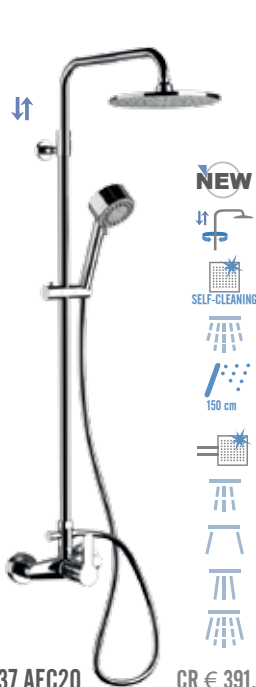

W37 AEC20 CR € 391,20

Shower column with shower mixer and upper connection 3/4", with telescopic shower column with diverter, c.p. hand shower 4 functions with antilimestone jets, with 333 CN 150 cm flexible hose and c.p. ABS shower head rain jet Ø 20 cm art. 354 EC20, with anti-limestone silicon jets.