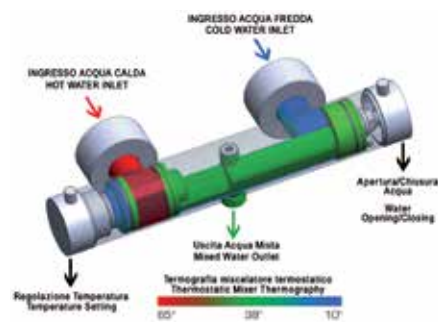

ELEGANCE

Q-ELEGANCE

MINIMAL THERMO

QUBIKA THERMO

THERMO

TOUCH SAFETY

It guarantees that the outer surface of the thermostatic mixer is never too hot by the touch, thus avoiding burns.

100% safe and effective
 This technology protect the user by separating the flow of hot water inside the mixer from the outside, thus preventing the human body from coming into direct contact.