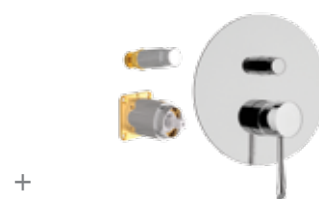

J09 KB CR €172,00 BO-NO €275,20
Shower mixer set with diverter to match with the built-in box.