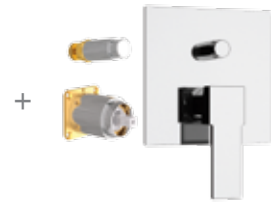

Q 09 KB CR € 177,00 BO-NO € 283,20
Shower mixer set with diverter to match with the built-in box.