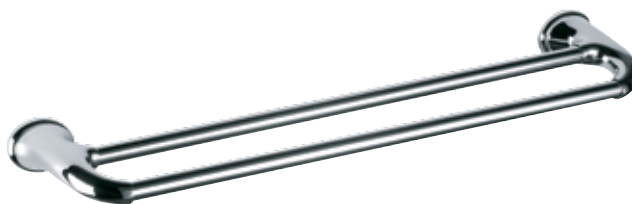

NV 33 CR € 54,60 VR-NP-VO € 87,40
Cp brass double towel holder, length cm 60.