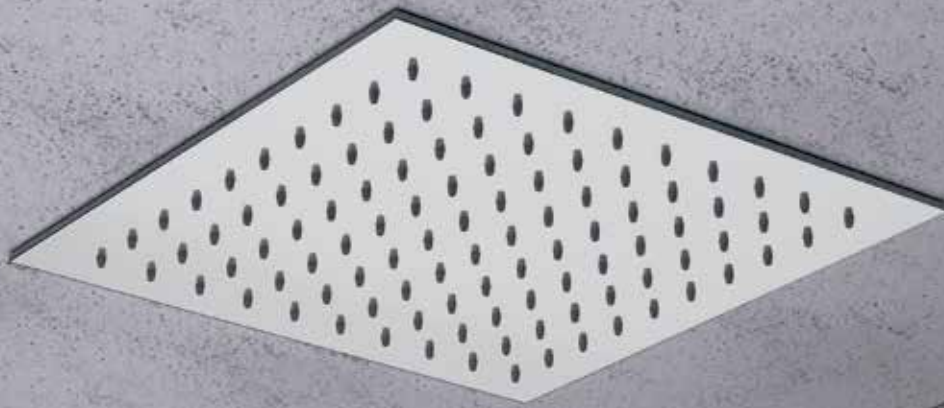

CEILING SHOWER HEAD “EASY FIX”