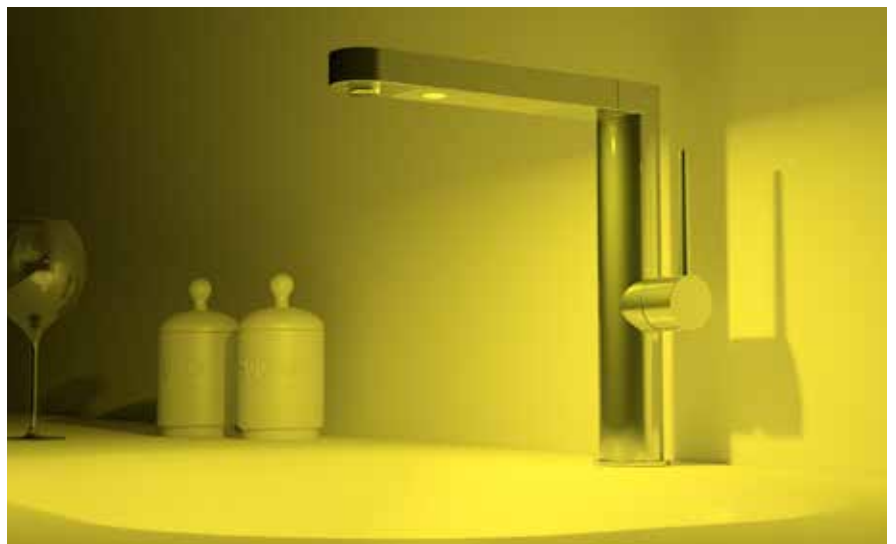

The design of this line has been created by the Research and Development Group of Remer Rubinetterie, engineered and produced in Remer production facilities located in Milan province.

The COLOR LED LIGHT technology is available in four variants named A, B, C, D, that we detail here following. To highlight your selection please add the chosen letter at the end of the article number.