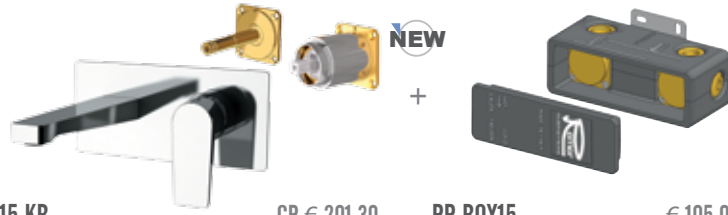

BUILT-IN BOX WASHBASIN MIXER

D 15 KB
Single-lever built-in basin mixer, with wall flange in chrome plated brass to match with the built-in box.

CR € 201,30

RR BOX15
Built-in box for single-lever built-in basin mixer.

€ 105,00

VANITY

INFINITY

BIDET MIXERS

D 20
Single-lever bidet mixer.

CR € 109,80

D 65 W
Built-in shower mixer set including: shut-off art. 332OW, shower holder water punch on flange, all in c.p. brass, with 1/2 connection, hand shower support and shower flexible cm 120.

CR € 161,90

D 60 W
Built-in shower mixer set including: shut-off art. 332OW, shower holder water punch on flange all in c.p. brass and shower flexible cm 120.

CR € 215,90