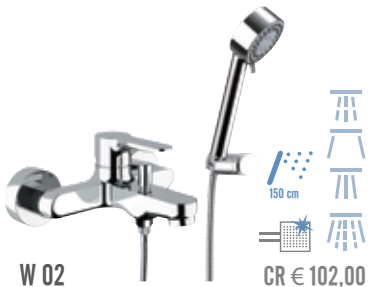

BATH MIXERS

W 02
Exposed bath/shower mixer with shower kit and with 4 functions hand shower.
CR € 102,00