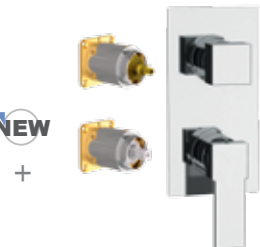

Q 93 KB CR € 324,00 BO-NO € 518,40
Three ways shower mixer set to match with the built-in box.

RR BOX 92 € 105,00
Built-in box for two ways shower mixer.

Q 92 KB CR € 295,00 BO-NO € 472,00
Two ways shower mixer set to match with the built-in box.