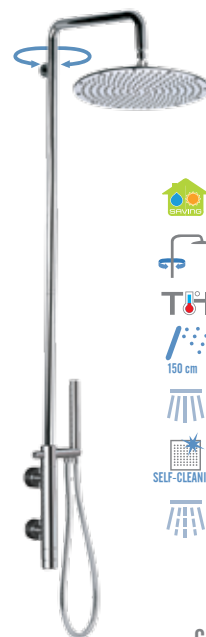

NT 36 XL CR € 1.276,80

External vertical thermostatic shower single lever mixer NT35V with deluxe shower column with sliding central and diverter and 359MMXL ultra-thin shower head in c.p. brass Ø 35 cm with silicone jets, anti-limestone, including anti-limestone hand shower in c.p. brass 317MM. Shower flexible in c.p. brass included.