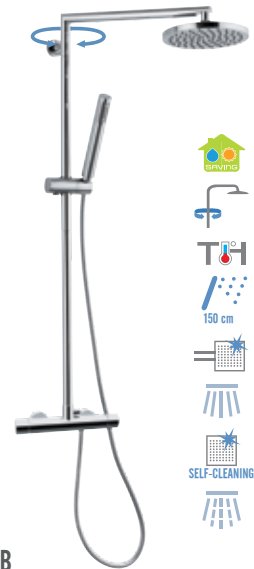

NT 37B CR € 710,30
External thermostatic shower single lever mixer NT35 with minimal shower column with sliding central and diverter, including anti-limestone hand shower in abs 317DM and shower head in c.p. abs 356MD20 Ø 20 cm, with silicone jets, anti-limestone. Shower flexible in c.p. brass included.