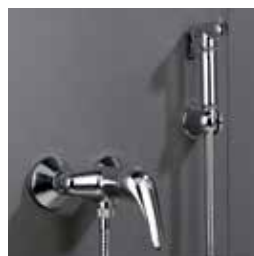

CONTRACT

PROJECT