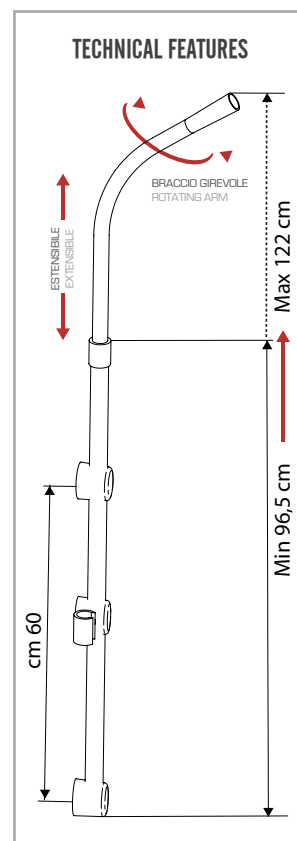

BUILT-IN BOX

WELLNESS KIT

COLOR THERAPY

ARMS AND SHOWER HEADS

SHOWER PANELS

SHOWER COLUMNS

SLIDING RAIL

HAND SHOWERS