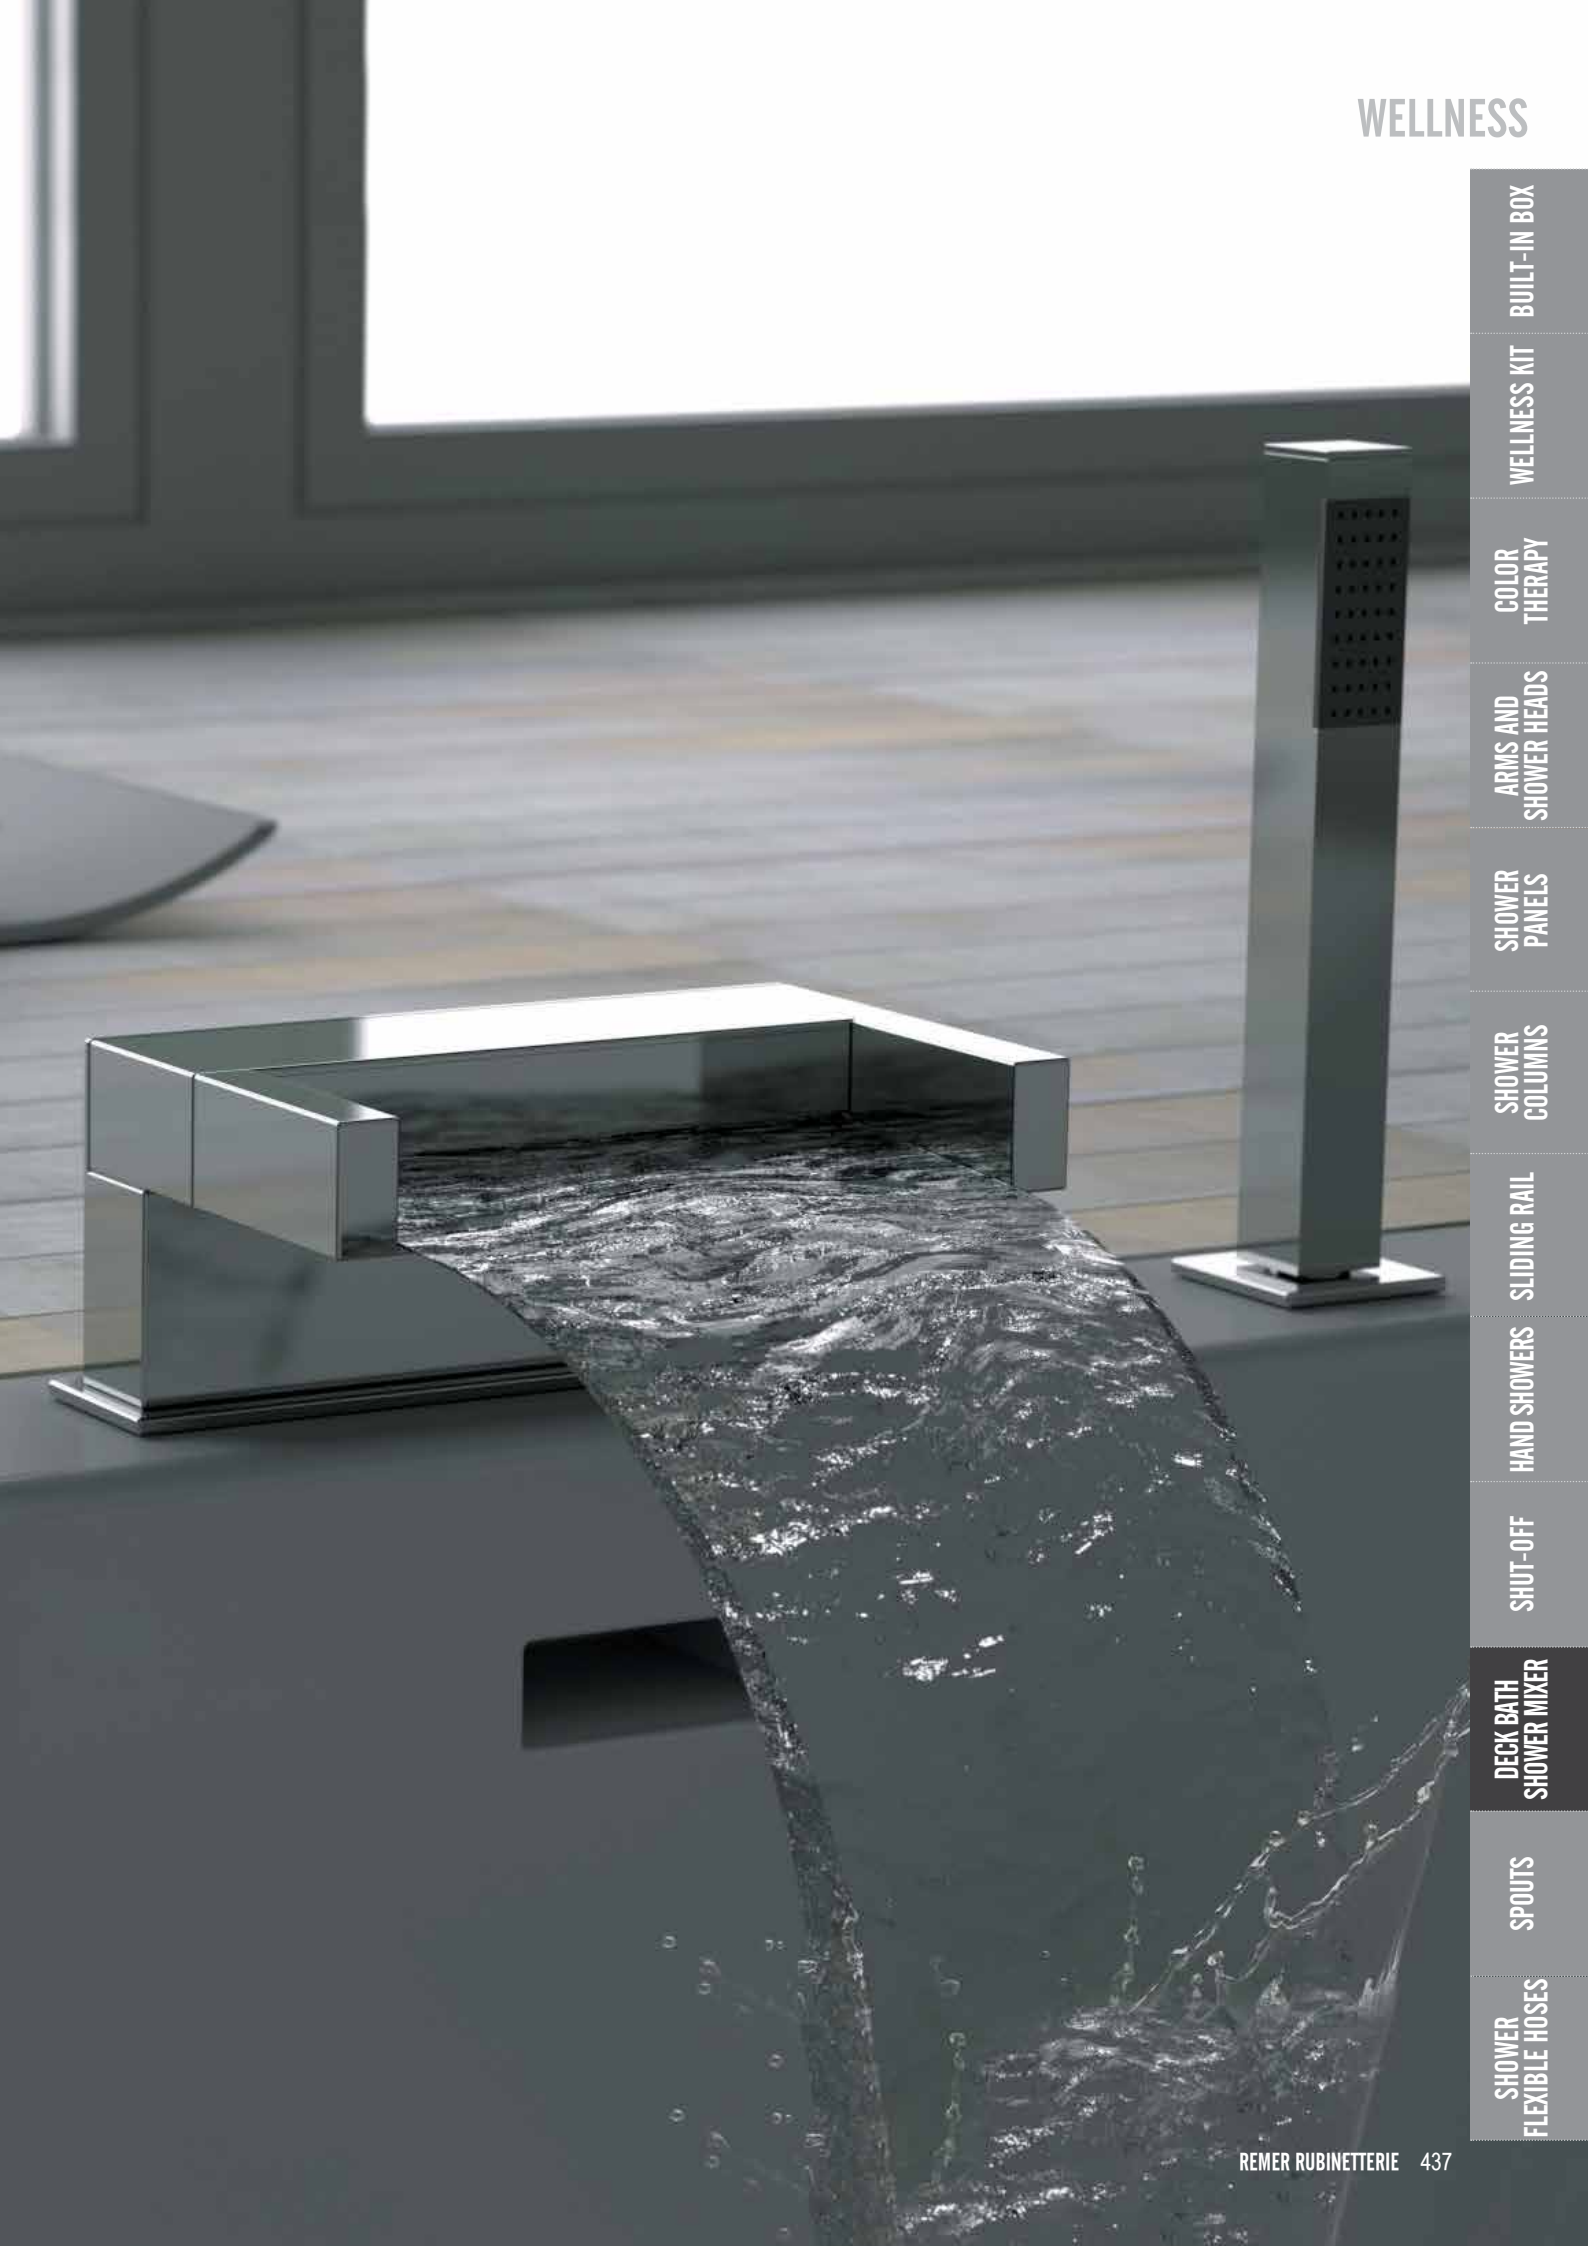

SHUT-OFF

DECK BATH SHOWER MIXER

SPOUTS

SHOWER FLEXIBLE HOSES

DECK BATH SHOWER MIXER

BUILT-IN BOX

WELLNESS KIT

COLOR THERAPY