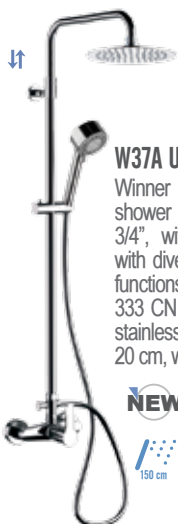

W37A UFM20 CR € 461,20

Winner series shower column with shower mixer and upper connection 3/4", with telescopic shower column with diverter, c.p. ABS hand shower 4 functions with anti-limestone jets, with 333 CN 150 cm flexible hose and c.p. stainless steel shower head, rain jet, Ø 20 cm, with anti-limestone silicon jets.