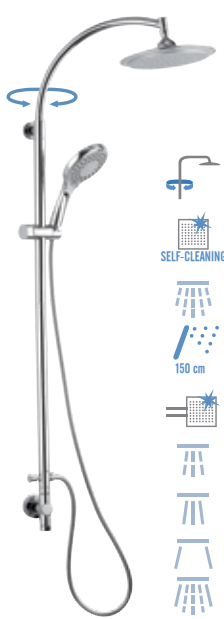

330R 8DK 6LU RA CR € 646,10

Deluxe minimal shaped shower column, complete with sliding central, diverter and shower flexible, in c.p. brass. Including also hand shower 4 functions hydro massage and anti-limestone art 318DK and shower head ultra slim anti-limestone art. 356LU. To complete the installation the water punch and wall connection art. 330RA.