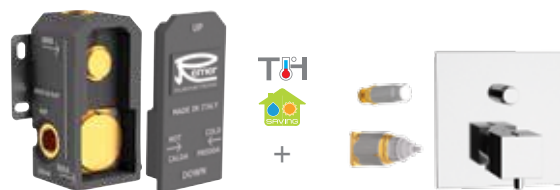

RR BOX € 81,00
Built-in box for shower mixer with diverter.

QT 09 KB CR € 348,00 BO-NO € 556,80
Thermostatic shower mixer set with diverter to match with the built-in box.