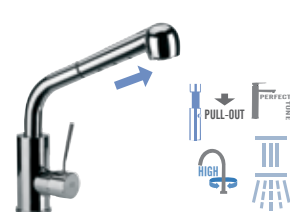

N 83 A CR € 299,30
Single-lever mixer with round body.