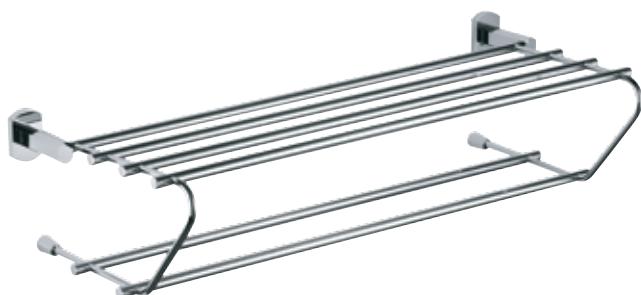

FR 70 € 163,30
Cp brass multiple bar towel holder, length cm 60.