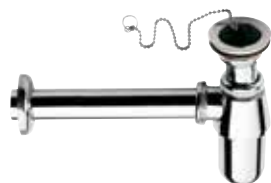

971 1" € 28,40 1" 1/4 € 30,80
C.P. brass "S" trap, 25 cm outlet tube, 1", 1" 1/4.

971 Z 1" 1/4 € 14,80
"S" trap in zamac, 25 cm outlet tube, 1" 1/4.

972 1" € 28,80 1" 1/4 € 38,40
C.P. brass "U" trap, 25 cm outlet tube, 1", 1" 1/4.