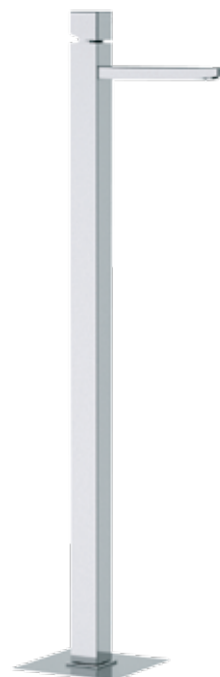

S 10 L 3 CR € 263,50 BO-NO € 421,60
Single-lever basin mixer high L neck, with click-clack waste with overflow.
Height 315 mm, interaxis 155 mm.

S 10 LB 3 CR € 263,50 BO-NO € 421,60
Single-lever basin mixer high L neck, with click-clack waste.
Height 315 mm, interaxis 155 mm.

S 11 L 3 CR € 224,80 BO-NO € 359,70
Single-lever basin mixer high L neck without waste.
Height 315 mm, interaxis 155 mm.

S 14 3 CR € 313,90 BO-NO € 502,30
Single lever built-in basin mixer, with vertical rectangular wall flange in chrome plated brass and squared spout 18 cm.

S 18 3 CR € 1.070,00 BO-NO € 1.712,00
Single-lever mixer for floor mounting, with click-clack waste with overflow.
Height 1035 mm, width 170 mm.

S 10 G 3 CR € 247,40 BO-NO € 395,90
Single-lever one-hole sink mixer, with short spout, with click-clack waste with overflow.
Height 280 mm, interaxis 180 mm.

S 10 GL 3 CR € 289,30 BO-NO € 462,90
High single-lever one-hole sink mixer, with short spout, with click-clack waste with overflow.
Height 330 mm, interaxis 180 mm.

S 10 GLXL 3 CR € 307,00 BO-NO € 491,20
High single-lever one-hole sink mixer, with long "U" spout, with click-clack waste with overflow.
Height 410 mm, interaxis 220 mm.

X STYLE

MINIMAL

JAZZ

Q DESIGN

QUBIKA

S03

BUILT-IN BOX WASHBASIN MIXER

S 15 3 CR € 313,90 BO-NO € 502,30
Single lever built-in basin mixer, with rectangular wall flange in chrome plated brass and squared spout length 18 cm.