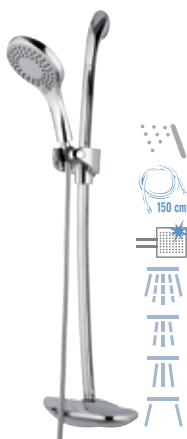

315L 318MP € 52,30
Minimal sliding rail set with 4 function hand shower, with button to change jets, anti-limestone and flexible hose 150 cm.

311F 315P3 € 49,00

C.p. sliding rail set with round rod and hand shower 4 functions with button to change the jets, anti-limestone with silicon jets and flexible hose 150 cm.