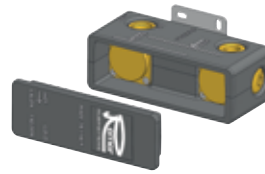

RR BOX 15

€ 105,00

Built-in box for single-lever built-in basin mixer.

BIDET MIXERS