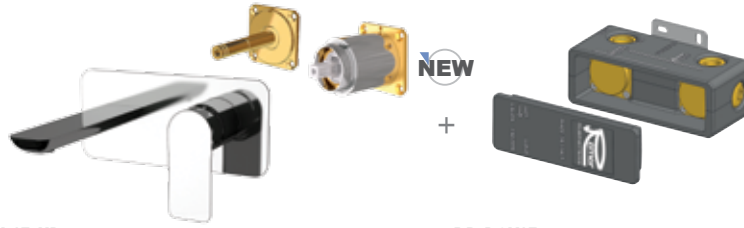

BUILT-IN BOX WASHBASIN MIXER

I 15 KB CR € 245,70
Single-lever built-in basin mixer, with wall flange in chrome plated brass to match with the built-in box.

RR BOX15 € 105,00
Built-in box for single-lever built-in basin mixer.

VANITY

INFINITY

BIDET MIXERS

DREAM

ATMOS

CLASS LINE

WINNER