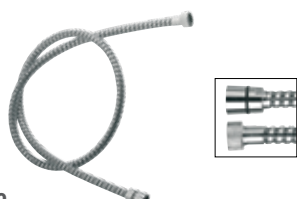

334 CN NC

Flexible hose for shower Spyroflex, black and chrome, in atoxic pvc, with one conical nut.

cm 120	cm 150	cm 200
€ 6,70	€ 7,50	€ 8,90