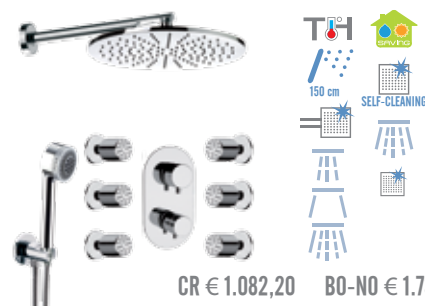

NT 93 7 S01

CR € 1.082,20 BO-NO € 1.731,60

Shower set composed by:
Art. 359MM30 348N 30: Minimal anti-limestone shower head in c.p. brass Ø 30 cm with arm in brass cm 30.
Art. 337M 321HG with 333CN 150: water-punch in c.p. brass with duplex holder, minimal handshower, 2 functions, with silicon jets, with shower flexible hose in brass cm 150.
Art. N 34 JET: 6 Minimal jets anti-limestone in c.p. brass.
Art. NT 93 7: thermostatic single lever built-in shower mixer with three ways diverter with seven position on single flange.