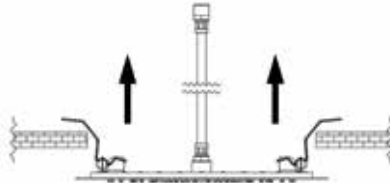

For this spec shower-head with this specific mounting system, four springs are installed on each head.

In picture 1, you shall see the first needed movement to activate them:

Spring-load two springs next to each other placing them almost vertically and insert them in the hole in the ceiling;

Release them gently;

2