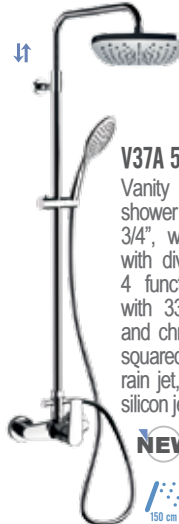

I37A 7RV 54QI CR € 398,80

V37A 5P3 AD20 CR € 418,80

Vanity series shower column with shower mixer and upper connection 3/4", with telescopic shower column with diverter, c.p. ABS hand shower 4 functions with anti-limestone jets, with 333 CN 150 cm flexible hose and chrome plated abs shower head, squared with rounded corners, ultraflat, rain jet, 20x20 cm, with anti-limestone silicon jets.