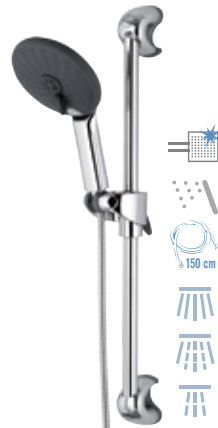

310 318RL € 64,80

C.p. sliding rail set, with round rod and disk big hand shower, anti-limestone, hydromassage 3 functions with silicone jets and flexible hose 150 cm.