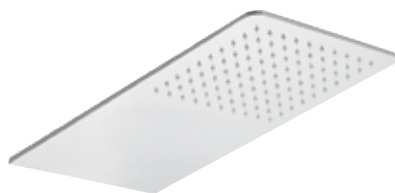

350 UFDX € 448,70
5 mm ultra slim stainless steel mirror polished wall showerhead, 50x25 cm.