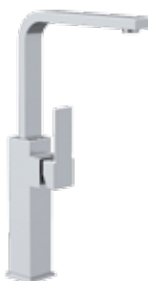

Q 10 GL CR € 298,70 BO-NO € 478,00
L high single-lever one-hole sink mixer, with short "U" spout, with squared click-clack waste with overflow.
Height 330 mm, interaxis 180 mm.