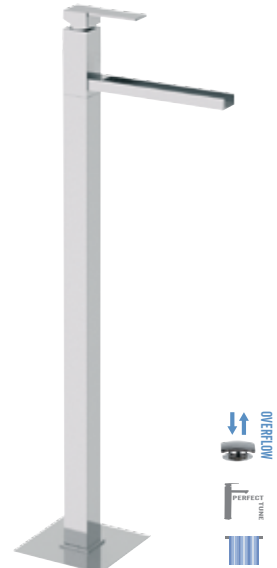

QC 18 CR € 1.150,00 BO-NO € 1.840,00
Single-lever mixer floor mounting with click-clack with overflow.
Height 1010 mm, interaxis 150 mm.