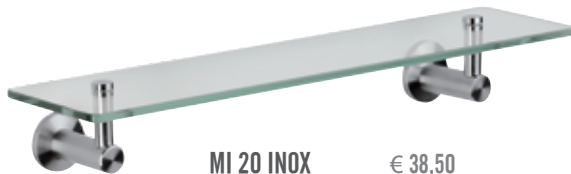

MI 33 INOX € 55,20
Stainless steel double towel holder, length cm 60.

MI 70 INOX € 107,30
Stainless steel multiple bar towel holder, length cm 60.

MI 20 INOX € 38,50
Glass shelf with stainless steel support, dimensions 12x53 cm.