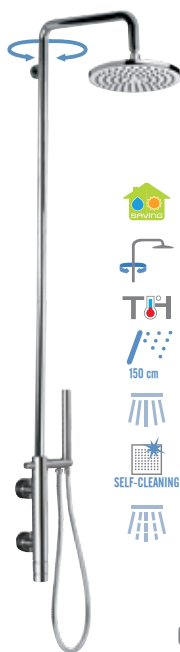

NT 36 CR € 1.036,30

External vertical thermostatic shower single lever mixer NT35V with deluxe shower column with sliding central and diverter, including anti-limestone hand shower in c.p. brass 317MM and shower head in c.p. brass 359MMØ 20 cm with silicone jets, anti-limestone. Shower flexible in c.p. brass included.