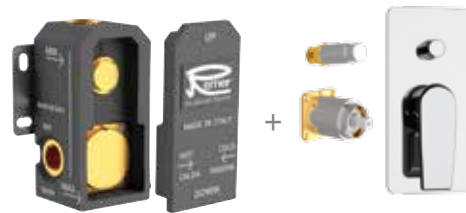

RR BOX € 81,00
Built-in box for shower mixer with diverter.

A 09 KB CR € 152,00 BO-NO € 243,20
Shower mixer set with diverter to match with the built-in box.