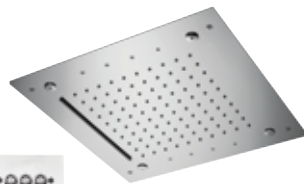

357 RS43 NC € 2.650,00
Ceiling stainless steel mirror polished shower head 43x43 cm, with 3 functions: rain jet, nebulization (4 outlets) and 1 waterfall jet. 7 colors light led with 40 shades. Powered by electricity with low voltage transformer included (12V). Wall push-button included.