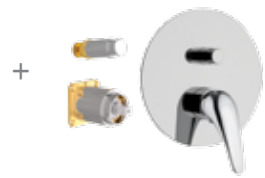

RR BOX € 81,00
Built-in box for shower mixer with diverter.