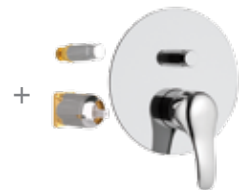

RR BOX € 81,00
Built-in box for shower mixer with diverter.

M 09 KB CR € 148,00
Shower mixer set with diverter to match with the built-in box.