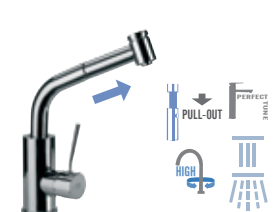

N 83 B CR € 377,40
Single-lever mixer with round body.