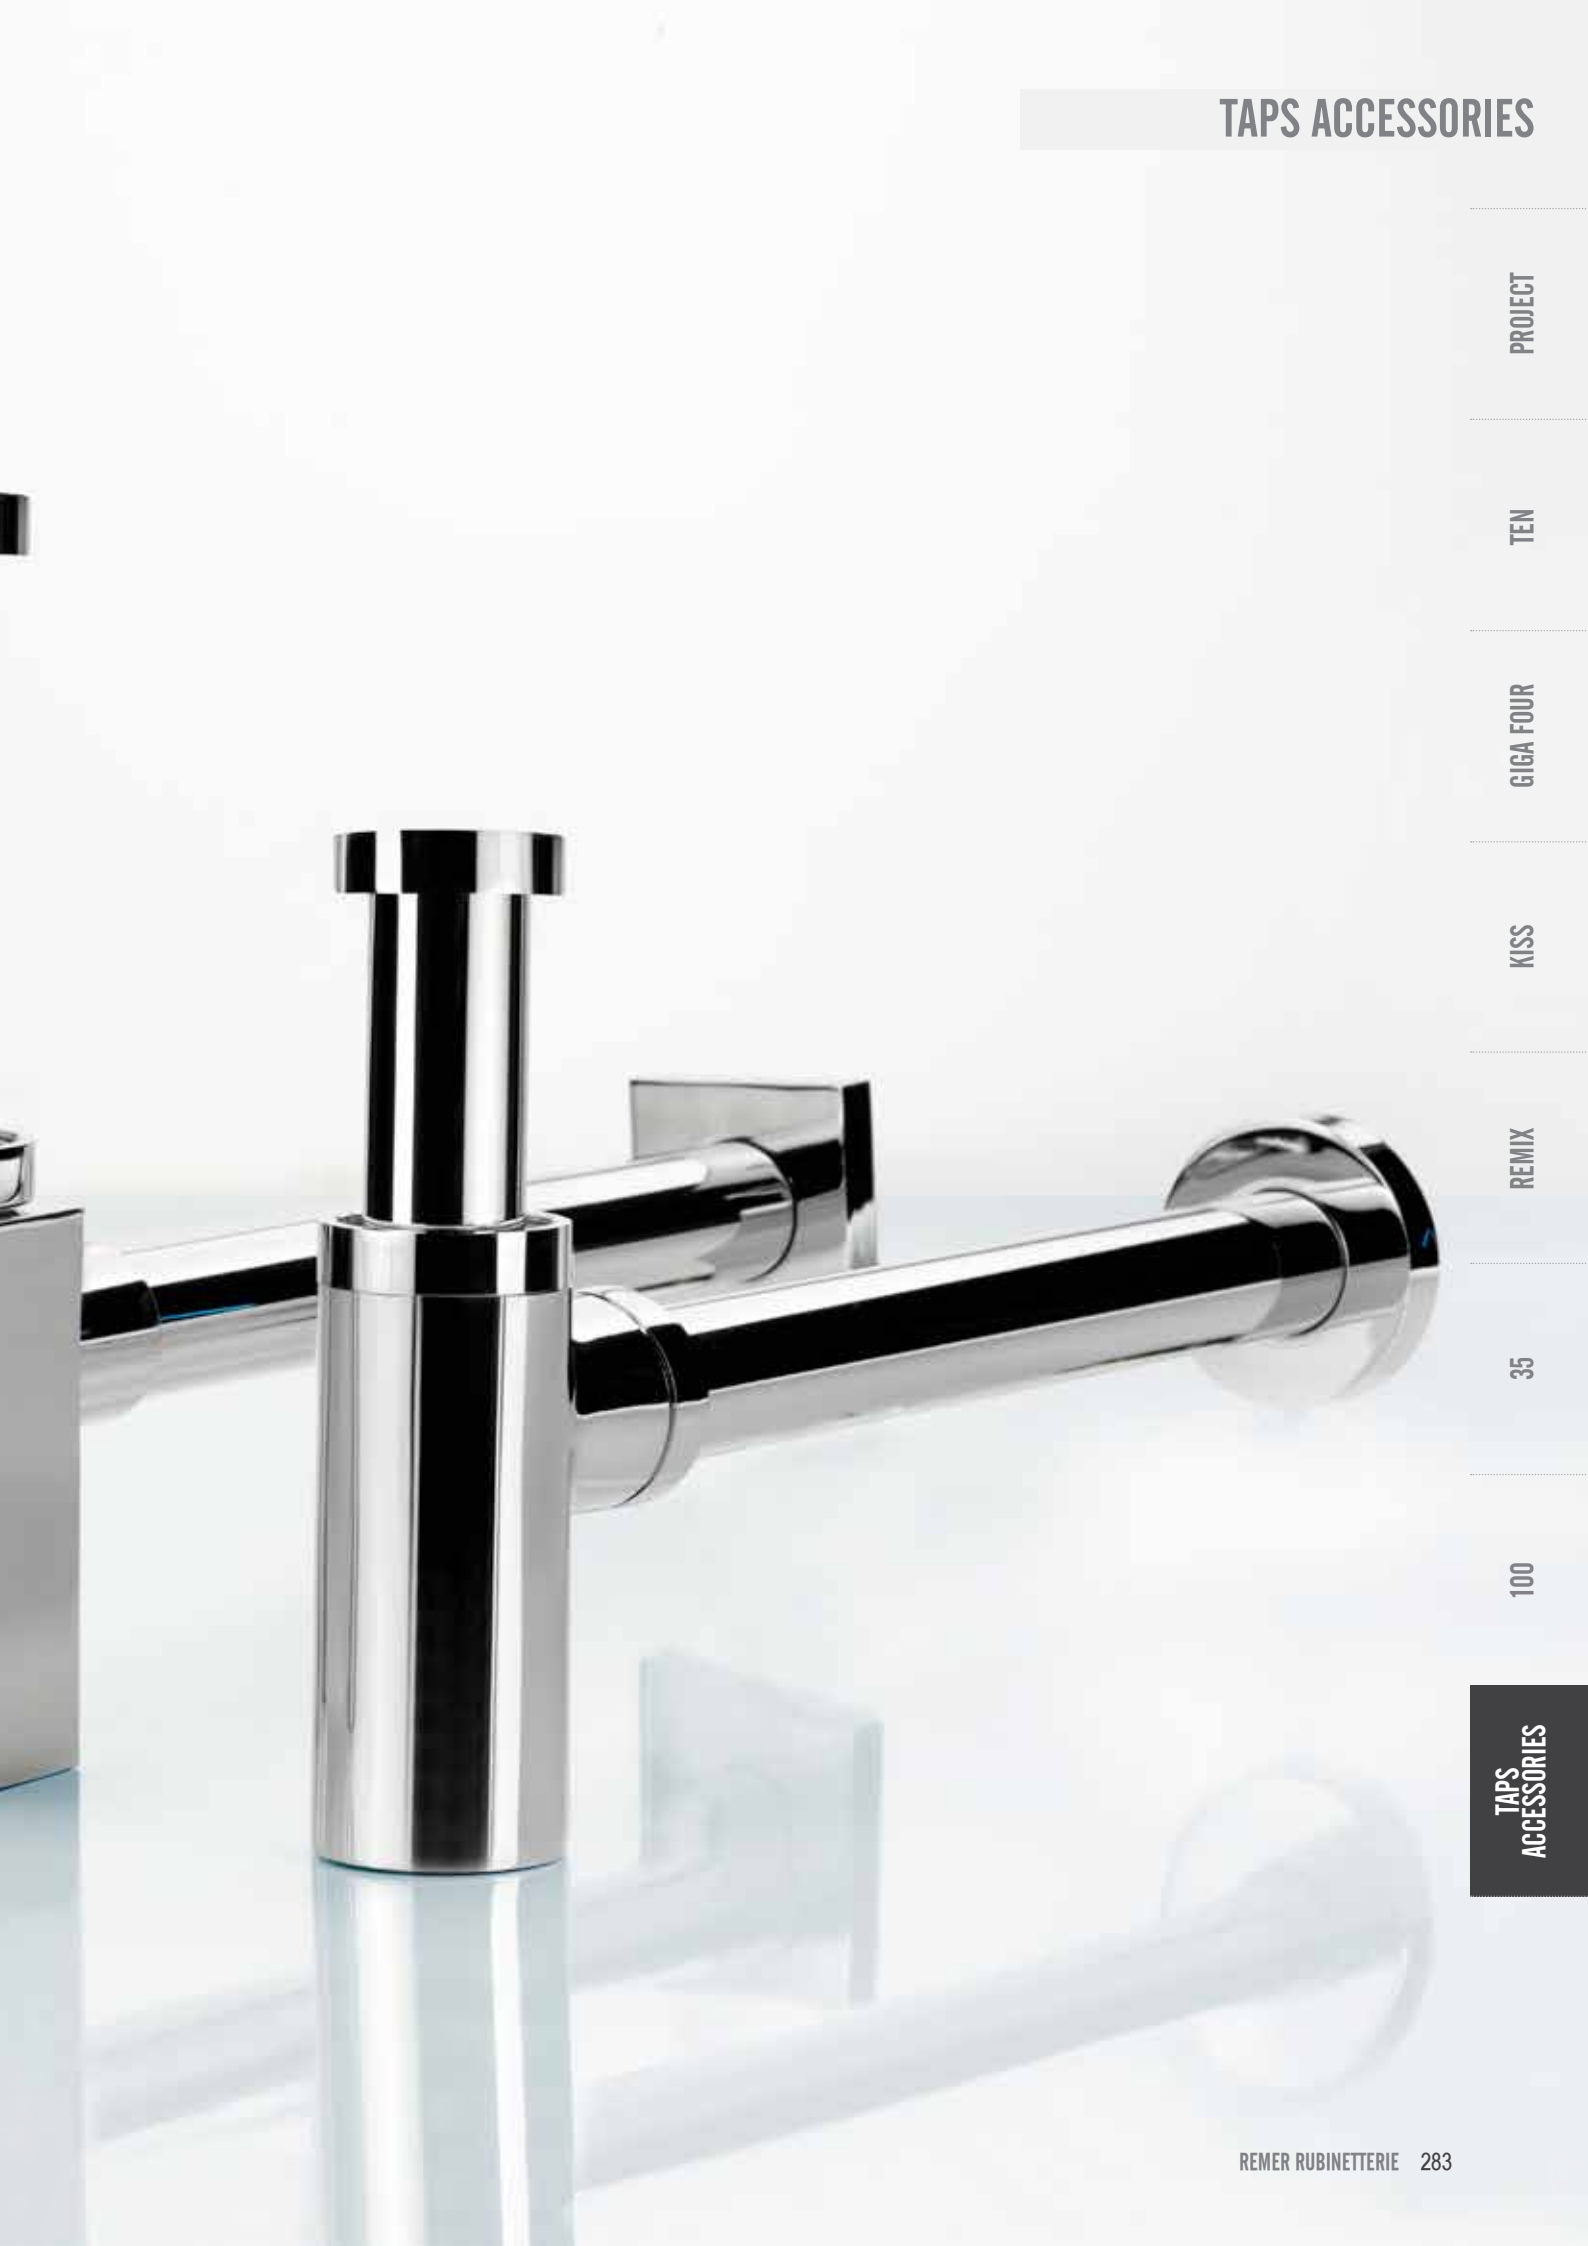

TAPS
ACCESSORIES

TAPS ACCESSORIES

SYMBOLOLOGY:

Movable
spout.

High movable
spout.

NEW

New Product

The right
proportion.