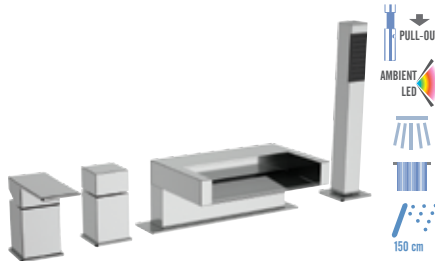

Q-AMBIENT Q-DESIGN BATH MIXERS AND SHOWER MIXERS

QA 06 CR € 2.034,10
Single-lever deck bath/shower mixer with diverter, pull-out c.p. brass handshower and waterfall spout with led light AMBIENT device.

Q-COLOR

Q-AMBIENT

MINIMAL COLOR