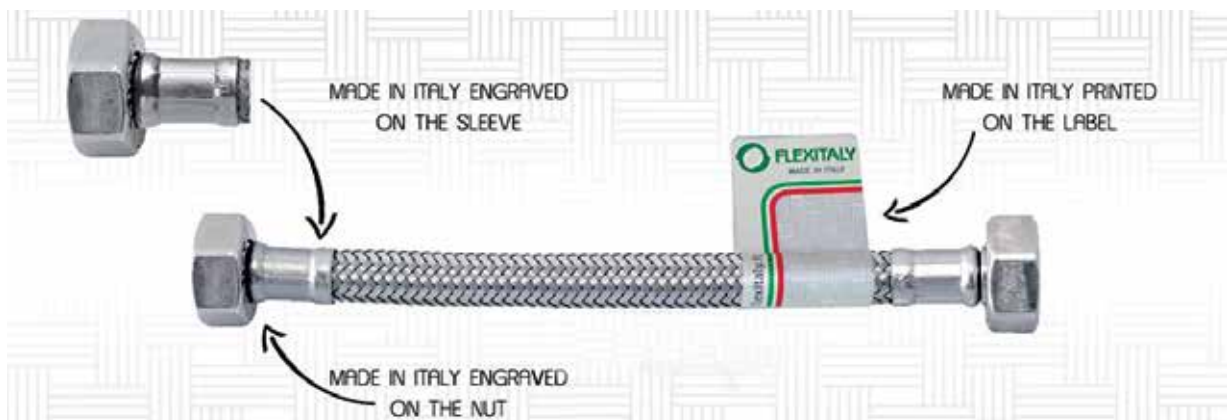

Inside there is cutting-edge machinery covering the production cycle from the molding of special plastics up to the assembly and testing of latest generation automatic machines.

Furthermore in S.T.S.R. there is a well-equipped analysis laboratory that daily performs various tests on its models to maintain control over the performance of its products.

S.T.S.R. products also have various certifications.

It is important for us to equip our mixers with a high quality cartridge; our customers can thus appreciate a purchase that guarantees long-term reliability and avoids the protracted complaints if the mixer is equipped with poor quality cartridges and sometimes with measures not easily available on the market, becoming a damage of image as well as of substance.

This added value gives to REMER articles superior characteristics as a confirmation of quality and of our made in ITALY.

ONLY MADE IN ITALY FLEXIBLE HOSES OF HIGH QUALITY MADE BY AUTOMATIC MACHINERIES FOR A PERFECT PRODUCT

REMER products use only high quality flexible hoses produced in Italy with automated machinery in order to guarantee high standards. Flexitaly s.r.l., is a company belonging to the REMER Group. Founded in 1985, Flexitaly has its own plants, carrying on the production process starting from the hose braiding (epdm rubber and wire according to specification) and covering the entire production cycle with the help of