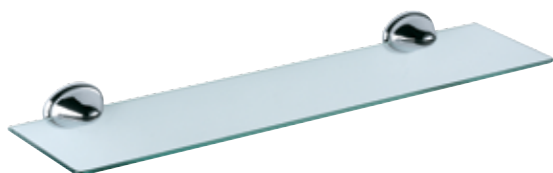

BATH ACCESSORIES

NV 20 CR € 37,40 VR-NP-VO € 59,90
Glass shelf with cp brass support, dimensions 10x50 cm.