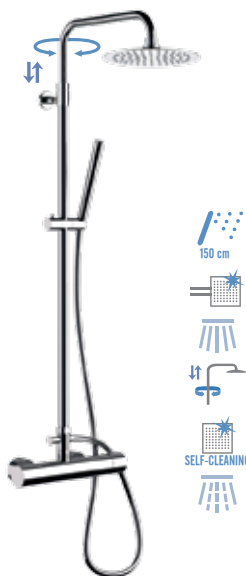

N37 RA7MM UFM20 CR € 570,50

Minimal series shower column with shower mixer and upper connection 3/4", with telescopic shower column with diverter, c.p. handshower 1 function, with 333 CN 150 cm flexible hose and c.p. stainless steel shower head with rain jet Art. 357UFM20 Ø 20 cm, with anti-limestone silicon jets.

X STYLE

MINIMAL

JAZZ

Q DESIGN

QUBIKA

S03