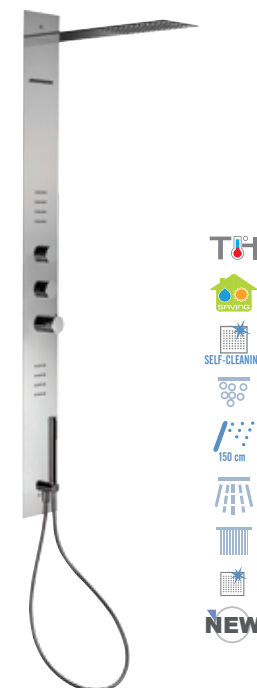

330 QI15 JC € 2.390,00

Stainless steel mirror polished wall mounted thermostatic shower panel, single lever with 4 ways diverter, rain jet with anti-limestone system, waterfall jet, anti-limestone system body jets, c.p. ABS hand shower with anti-limestone system, PVC flexible hose 150 cm.

- BUILT-IN BOX
- WELLNESS KIT
- COLOR THERAPY
- ARMS AND SHOWER HEADS
- SHOWER PANELS
- SHOWER COLUMNS
- SLIDING RAIL
- HAND SHOWERS
- SHUT-OFF
- DECK BATH SHOWER MIXER
- SPOUTS
- SHOWER FLEXIBLE HOSES