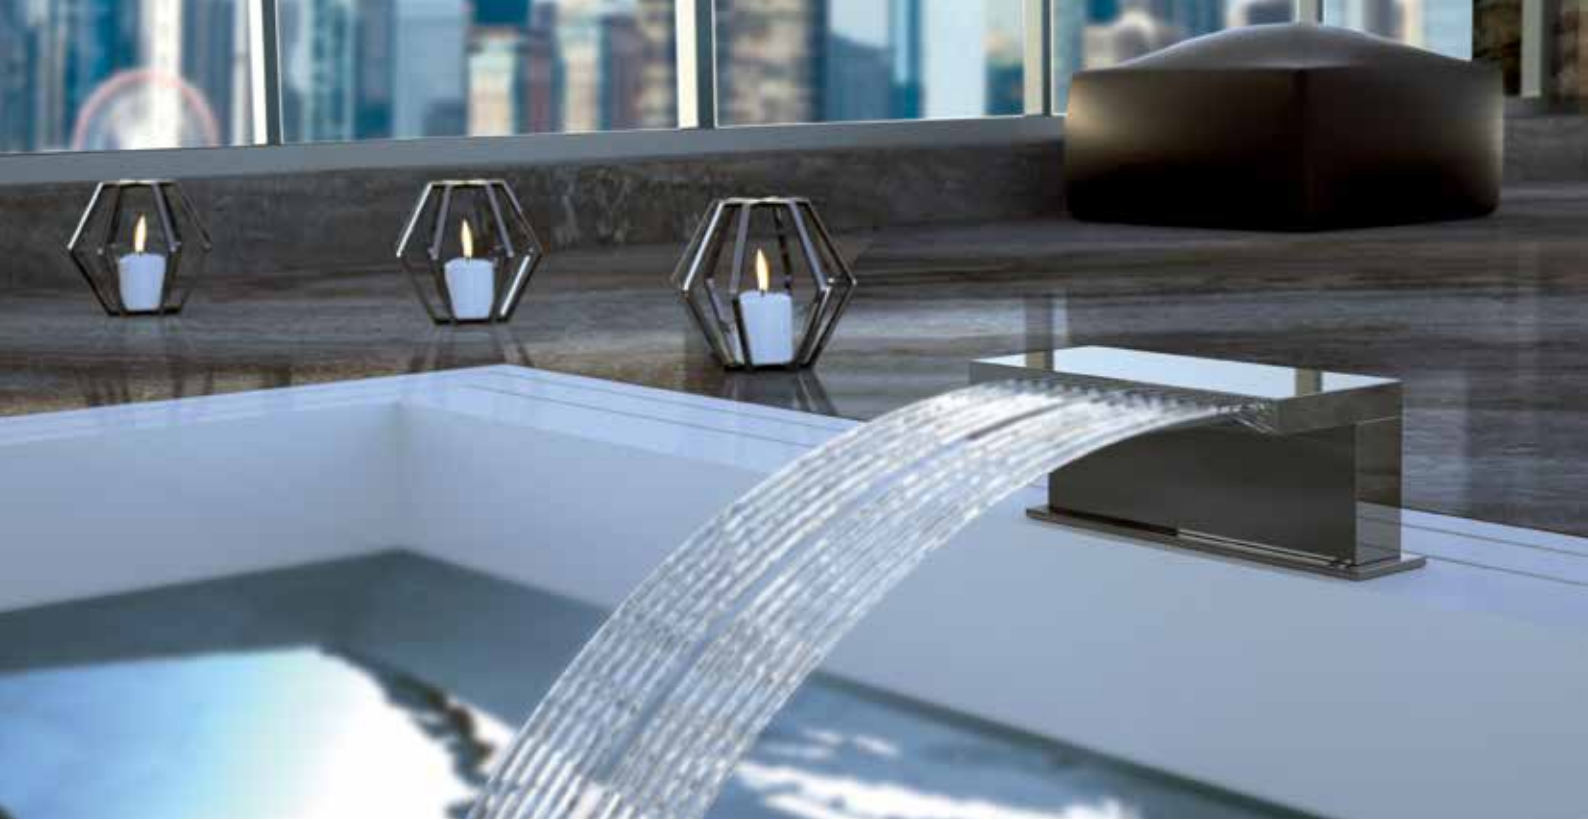

SPOUTS

SYMBOLOLOGY:

 With waterfall jet

 With multi jet

 With Ambient led faucet technology

 With Led Light

WATERFALL SPOUTS

91 NC CR € 567,50
Waterfall built-in spout with rounded corners, Minima serie.