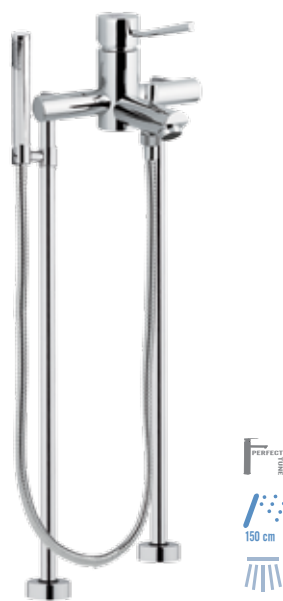

N 02 XL CR € 496,90 BO-NO € 795,10
Traditional bathtub mixer, on Minimal floor columns, with shower.