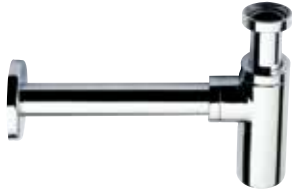

SIPHONS

958 L € 55,40
C.P. brass "MINIMAL" P trap, for wash-basin, 1"1/4, outlet tube cm 30 and heavy flange.