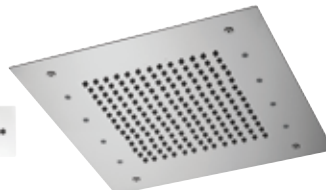

Wall push-button to turn on, select the colors and change of the jet.

W
Wireless push-button to turn on, select the colors and change of the jet.

357 RS30 € 2.000,00
Ceiling stainless steel mirror polished shower head 30x30 cm, with rain jet. 7 colors light led with 40 shades. Powered by electricity with low voltage transformer included (12V). Wall push-button included.