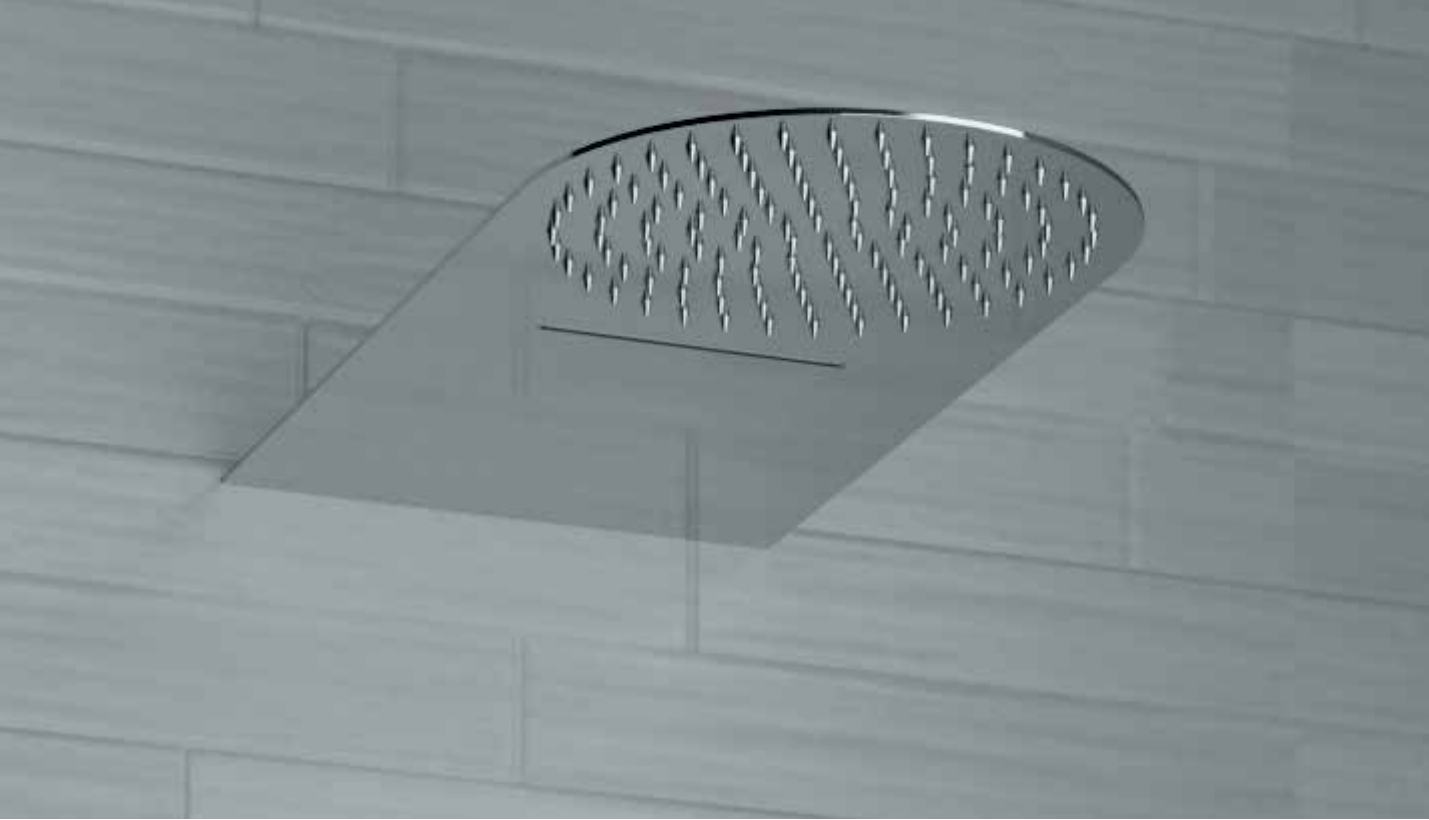

BUILT-IN BOX
WELLNESS KIT
COLOR THERAPY
ARMS AND SHOWER HEADS
SHOWER PANELS
SHOWER COLUMNS
SLIDING RAIL
HANDSHOWERS
SHUT-OFF
DECK BATH SHOWER MIXER
SPOUTS
SHOWER FLEXIBLE HOSES

STAINLESS STEEL MINIMAL LINE

357 UF M20X € 89,50
Ultra slim stainless steel mirror polished shower head Ø20 cm.

357 UF M25X € 102,60
Ultra slim stainless steel mirror polished shower head Ø25 cm.

357 UF M30X € 126,30
Ultra slim stainless steel mirror polished shower head Ø30 cm.

357UF M40X € 198,50
Ultra slim stainless steel mirror polished shower head Ø40 cm.