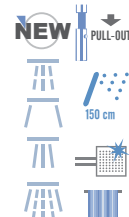

W 07

Single lever deck bath mixer with lever diverter integrated on the spout, with minimal spout and pull-out 4 functions chrome plated ABS hand shower.

CR € 278,60

W 07 UF

Single lever deck bath mixer with diverter integrated on the mixer, with waterfall spout and pull-out 4 functions chrome plated ABS hand shower.

CR € 213,20