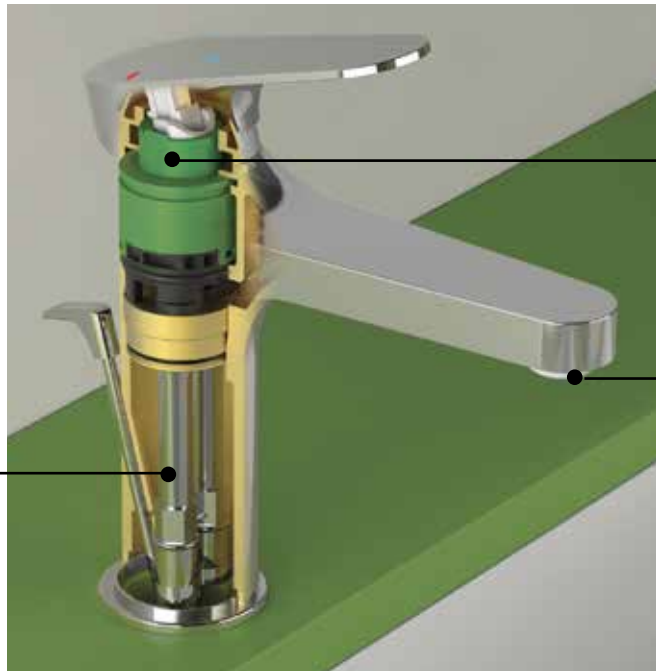

OPTIONAL ECO

ANTISCALDING

ALL THE STRENGTH OF MADE IN ITALY

CLASS LINE ECO

ECO FRIENDLY
MADE IN ITALY ECO
FRIENDLY TECHNOLOGIC
CARTRIDGE

WATER SAVING
AERATOR

MADE IN ITALY FLEXIBLE HOSES,
WITH EPDM ALIMENTARY RUBBER,
MADE BY AUTOMATIC
ASSEMBLING MACHINES