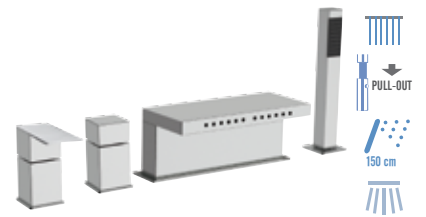

Z 06 CR € 1.348,10
Single-lever deck bath/shower mixer with diverter, pull-out c.p. brass handshower and multijet spout.