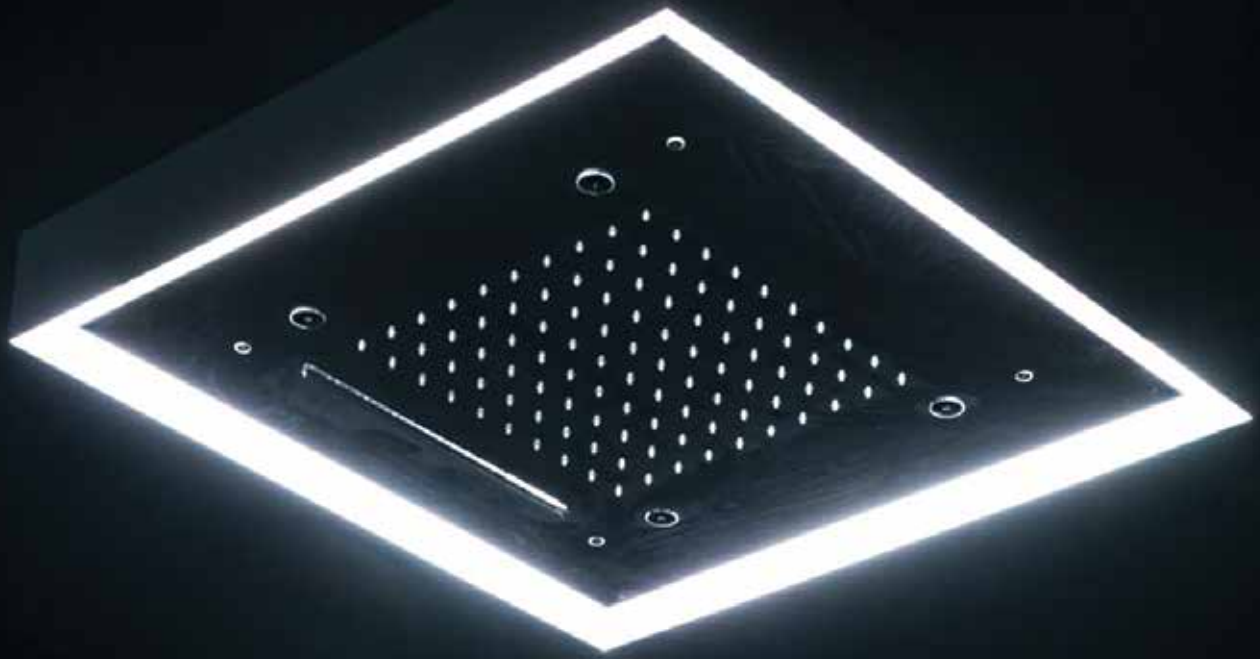

SHOWER
FLEXIBLE HOSES

SYMBOLOLOGY:

- 
 With Shower Kit and flexible length: 120, 150, 200 cm
- 
 Anti-limestone and Self-cleaning Shower Head
- 
 Anti-limestone Jets
- 
 Rain effect
- 
 Wide coverage rain
- 
 With waterfall jet
- 
 Nebulization jet
- 
 New Product