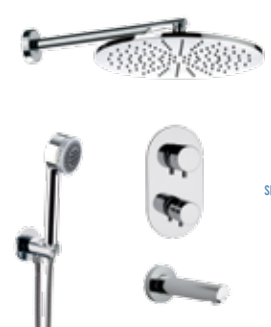

NT 93 7 S03 CR € 849,70

Shower set composed by:
Art. 359MM30 348N 30: Minimal anti-limestone shower head in c.p. brass Ø 30 cm with arm in brass cm 30.
Art. 337M 321HG with 333CN 150: water-punch in c.p. brass with duplex holder, minimal handshower, 2 functions, with silicon jets, with shower flexible hose in brass cm 150.
Art. 91 M: built-in minimal spout.
Art. NT 93 7: thermostatic single lever built-in shower mixer with three ways diverter with seven position on single flange.