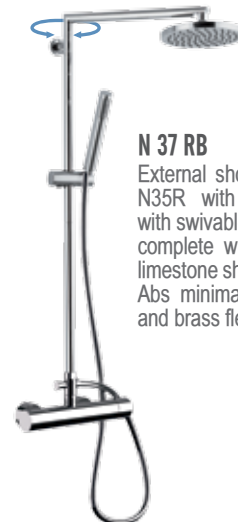

N 37 RB CR € 616,20
External shower single lever mixer N35R with incorporated diverter, with swivable deluxe sliding column, complete with 356MD20 Abs anti-limestone shower head Ø 20 cm, cm Abs minimal hand shower 317DM and brass flexible hose.