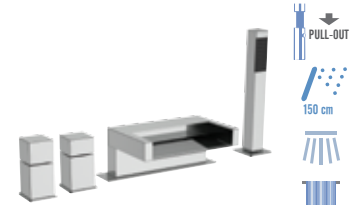

SC 06 3 CR € 1.314,80 BO-NO € 2.103,70
single lever deck bath/shower mixer with diverter, waterfall spout and pull-out c.p. brass hand shower