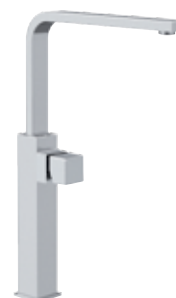

S 10 GLXL 3 CR € 307,00 BO-NO € 491,20
High single-lever one-hole sink mixer, with long "U" spout, with click-clack waste with overflow.
Height 410 mm, interaxis 220 mm.

X STYLE

MINIMAL

JAZZ

Q DESIGN

QUBIKA

S03

BUILT-IN BOX WASHBASIN MIXER