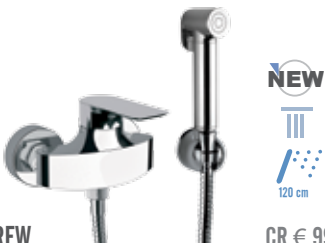

IC31 REW CR € 99,60
Wall mounted single lever shower mixer, interaxis 100 mm with shut-off hand shower art. 332OW, conical flexible hose cm 120 and shower holder art. 339SO.