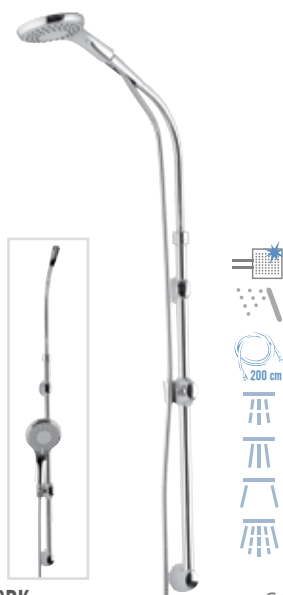

SLIDING RAILS WITH DOUBLE HAND SHOWER SUPPORT

318C 318DK € 243,30

C.p. sliding bar position and turnable and extensible high arm in c.p. brass, like shower head function, with anti-limestone hand shower 4 functions and flexible hose 200 cm.