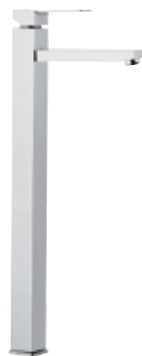

Q 11 LXXL CR € 448,60 BO-NO € 717,80
Single-lever basin mixer XXL high neck, without waste.
Height 525 mm, interaxis 155 mm.