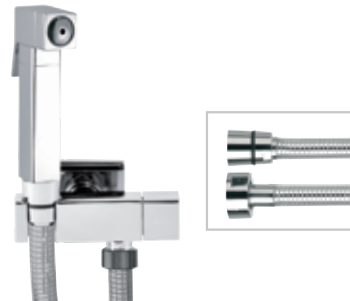

RB 120 S02

€ 80,20

Set composed of: hydro brush handshower, PVC in chrome flat conical flexible hose cm 120, "SQ" angle valve with ceramic eadwork and "Lux" c.p. brass shower holder.