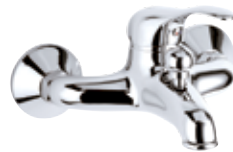

M 05 CR € 78,80
Wall mounted single-lever bath mixer without shower set.