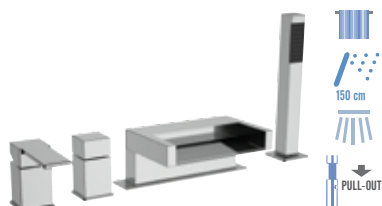

QC 06 CR € 1.294,90 BO-NO € 2.071,90

Single lever deck bath/shower mixer with diverter, waterfall spout and pull-out c.p. brass hand shower