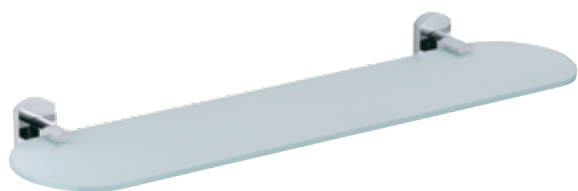

FR 62 € 34,20
Cp brass spare toilet paper holder.

FR 66 € 42,00
Ceramic broom rack holder with cp brass support.

BATH ACCESSORIES

FR 20 € 38,70
Glass shelf with cp brass support, dimensions 12x52,5 cm.

FR 40 € 45,40
Cp brass towel holder, length cm 40.