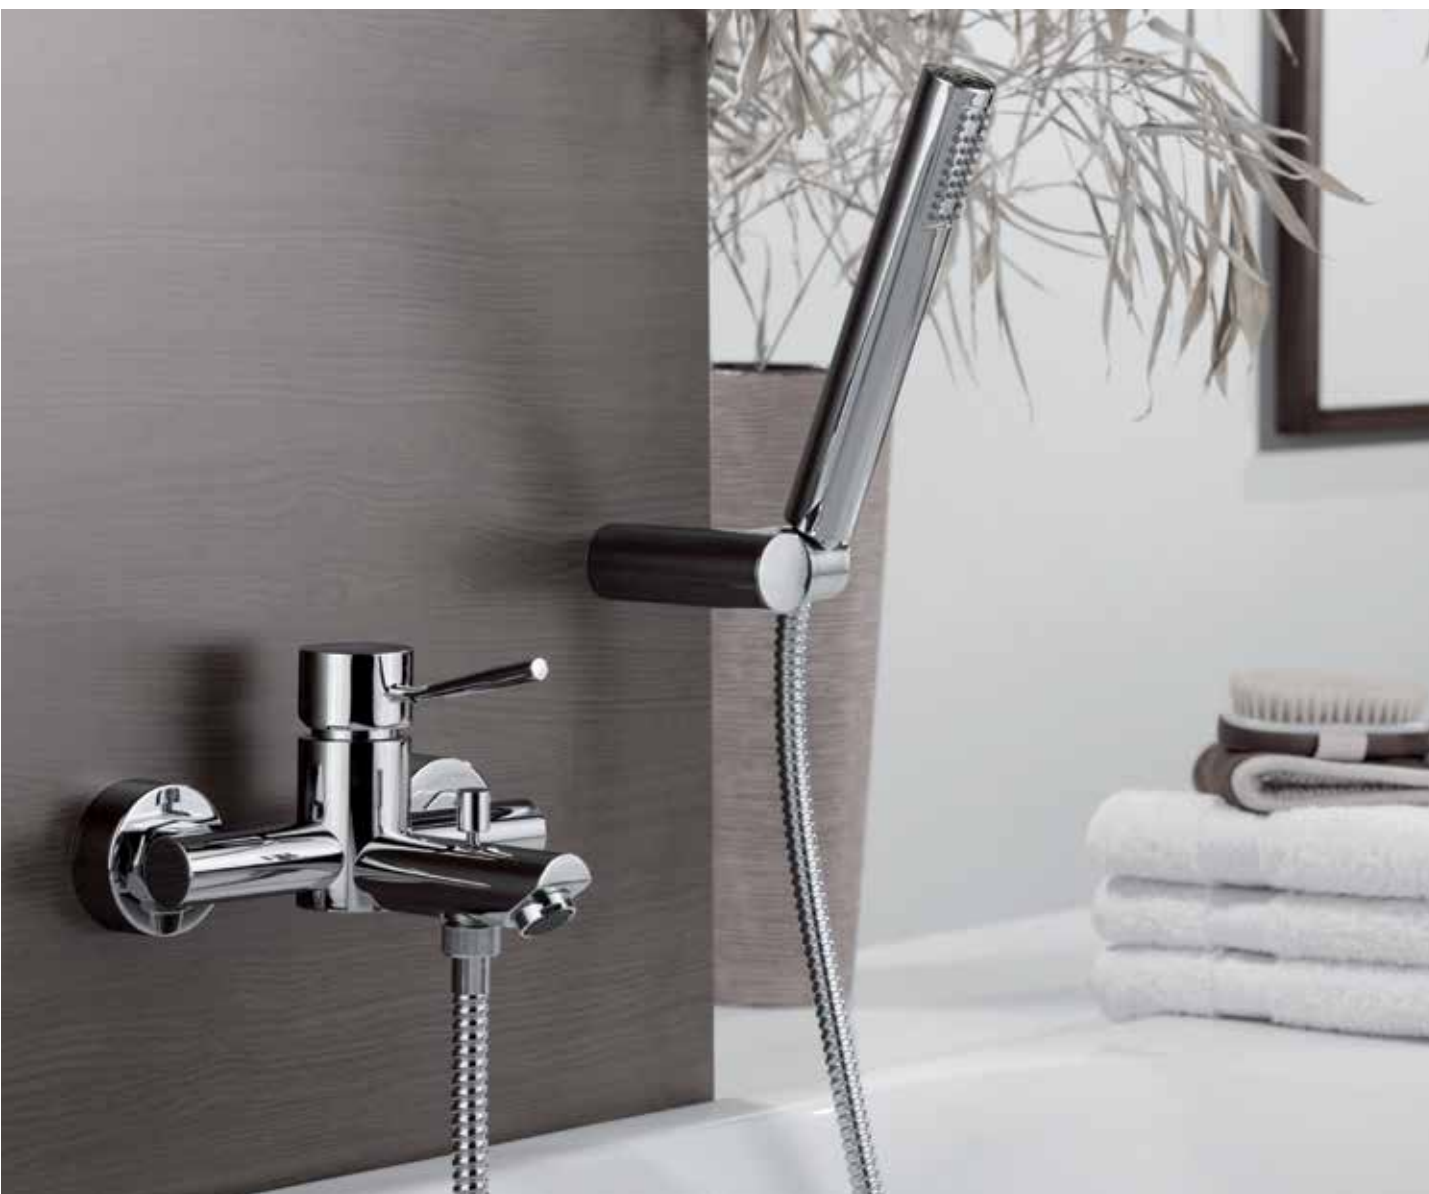

X STYLE

MINIMAL

JAZZ

Q DESIGN

QUBIKA

S03

SHOWER MIXERS