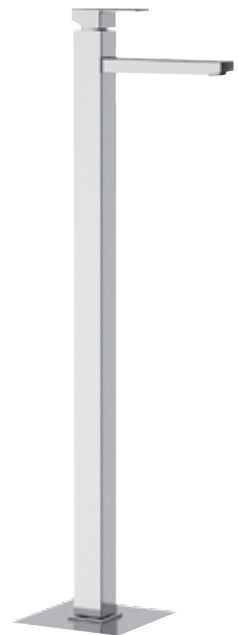

QD 18 CR € 1.083,40
Single-lever mixer floor mounting with click-clack waste.
Height 1030 mm, interaxis 170 mm.