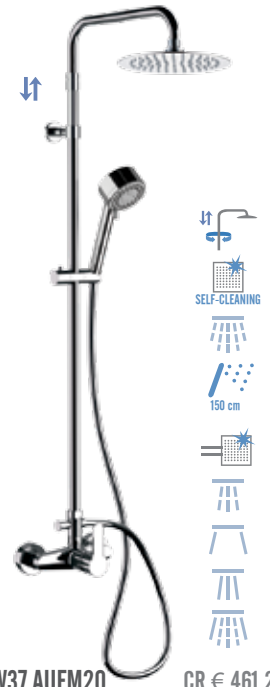

W37 AUFM20 CR € 461,20

Shower column with shower mixer and upper connection 3/4", with telescopic shower column with diverter, c.p. hand shower 4 functions with antilimestone jets, with 333 CN 150 cm flexible hose and c.p. stainless steel shower head, rain jet, Ø 20 cm Art. 357UFM20, with anti-limestone silicon jets.

BUILT-IN SHOWER MIXERS AND SPOUTS