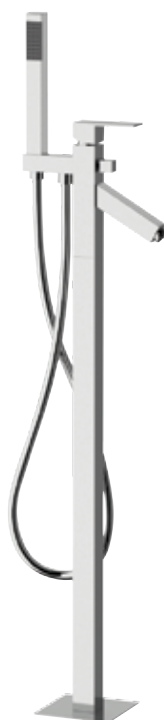

QR 08 CR € 1.571,50
Free standing bath mixer, with diverter and shower kit, without waste.
Height 960 mm, width 118 mm.