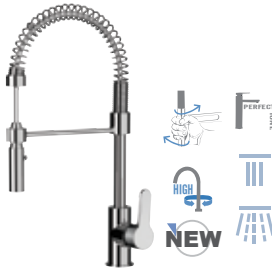

KITCHEN MIXERS

W 72 CR € 133,20
Single-lever sink mixer 90°, high movable "U" spout.

W 72 C CR € 130,10
Single-lever one-hole sink mixer, with short movable "U" spout, luxury type.

W 533 CR € 394,70
Single-lever mixer with black flexible hose coated with "fine design" spring, 360° movable, with detachable and adjustable 2-functions hand shower and Ø 35 mm cartridge.