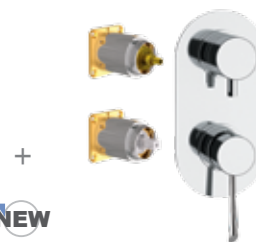

J92 KB CR €270,00 BO-NO €432,00
Two ways shower mixer set to match with the built-in box.